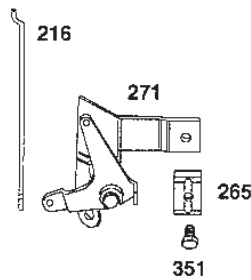

358 GASKET SET