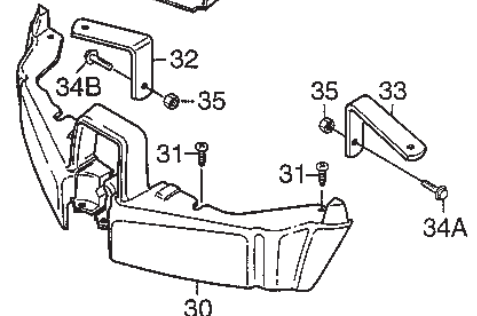

Utgåva Issue 47 - 2014		Kaross Body Work			
Pos. Fig.	Antal Quantity	Art nr Part No	Benämning	Description	Anmärkning Notes
1	1	1134-3942-01	Huv	Engine Hood	
2	1	1134-3971-01	Motorlucka-Gra Stiga	Engine Cover-Grey	
2	1	1134-3971-01	Motorlucka-Gra Stiga	Engine Cover-Grey	
3	1	1134-3978-01	Luftkanalplatta	Air Duct Plate	
4	7	9675-0008-02	Starlockbricka	Starlock	
5	1	1134-3943-01	Skärm Vänster	Mud Guard-Left	
6	1	1134-3943-02	Skärm Höger	Mud Guard-Right	
7	4	9893-0616-16	Skruv | Relä	Screw | Relay	
8	2	1134-4176-01	Clips	Clips	
9	2	9699-0025-02	Bricka	Washer	
10	2	9747-0631-02	Mutter | Lasmutter	Nut	
11	2	1134-0225-00	Stödplat	Support Plate	
12	6	9945-0816-16	Skruv	Screw	
13	4	9699-0056-02	Bricka	Washer	
14	1	1134-4220-02	Stötfangare-Fram	Front Bumper	
14	1	1134-4220-02	Stötfangare-Fram	Front Bumper	
15	2	9893-0616-16	Skruv | Relä	Screw | Relay	
16	2	1134-4176-01	Clips	Clips	
17	1	1134-4216-02	Frontkonsol Med Tryck	Front Plate-Grey (W Hole)	Med hål/with hole
17	1	1134-4216-02	Frontkonsol Med Tryck	Front Plate-Grey (W Hole)	Med hål/with hole
18	1	1134-3984-01	Frontdekor Överdel Gra	Upper Front Plate-Grey	
18	1	1134-3984-01	Frontdekor Överdel Gra	Upper Front Plate-Grey	
19	2	9840-8009-16	Skruv	Screw	
20	2	9946-0525-16	Skruv	Screw	
21	1	1134-4360-01	Kapa-Inre (1-00)	Cover-Inner	
22	1	1134-3979-01	Kapa Yttre1-00	Cover-Outer	
23	5	9946-0525-16	Skruv	Screw	
24	2	9950-0570-12	Skruv	Screw	
25	2	9747-0531-02	Mutter	Nut	
26	1	1134-4152-01	Skyddskapa 1-00 F12	Cover	
27	3	9893-0616-16	Skruv | Relä	Screw | Relay	
28	2	9893-0616-16	Skruv | Relä	Screw | Relay	
29	2	9739-0631-22	Mutter	Nut	
30	1	1134-3969-01	Spoiler Gra	Spoiler-Grey	
30	1	1134-3969-01	Spoiler Gra	Spoiler-Grey	
31	4	9893-0616-16	Skruv | Relä	Screw | Relay	
32	1	1134-4012-01	Stöd-Hö	Support, Right	
33	1	1134-4012-02	Stöd-Vä	Support, Left	
34	1	9959-0830-16	Skruv	Screw	L = 30 mm
34	1	9959-0830-16	Skruv	Screw	L = 30 mm
34	1	9959-0820-16	Skruv	Screw	L = 20 mm
34	1	9959-0820-16	Skruv	Screw	L = 20 mm
34	2	9959-0816-16	Skruv	Screw	L = 16 mm
35	2	9739-0831-22	Mutter	Nut	
36	1	1134-3985-01	Täcklock	Cover	
37	2	9893-0616-16	Skruv | Relä	Screw | Relay	
38	1	1134-3970-01	Kantlist Vänster Gra	Moulding Left-Grey	
39	1	1134-3970-02	Kantlist-Hö (Gra) 7-14	Moulding Right-Grey	
40	4	9893-0616-16	Skruv | Relä	Screw | Relay