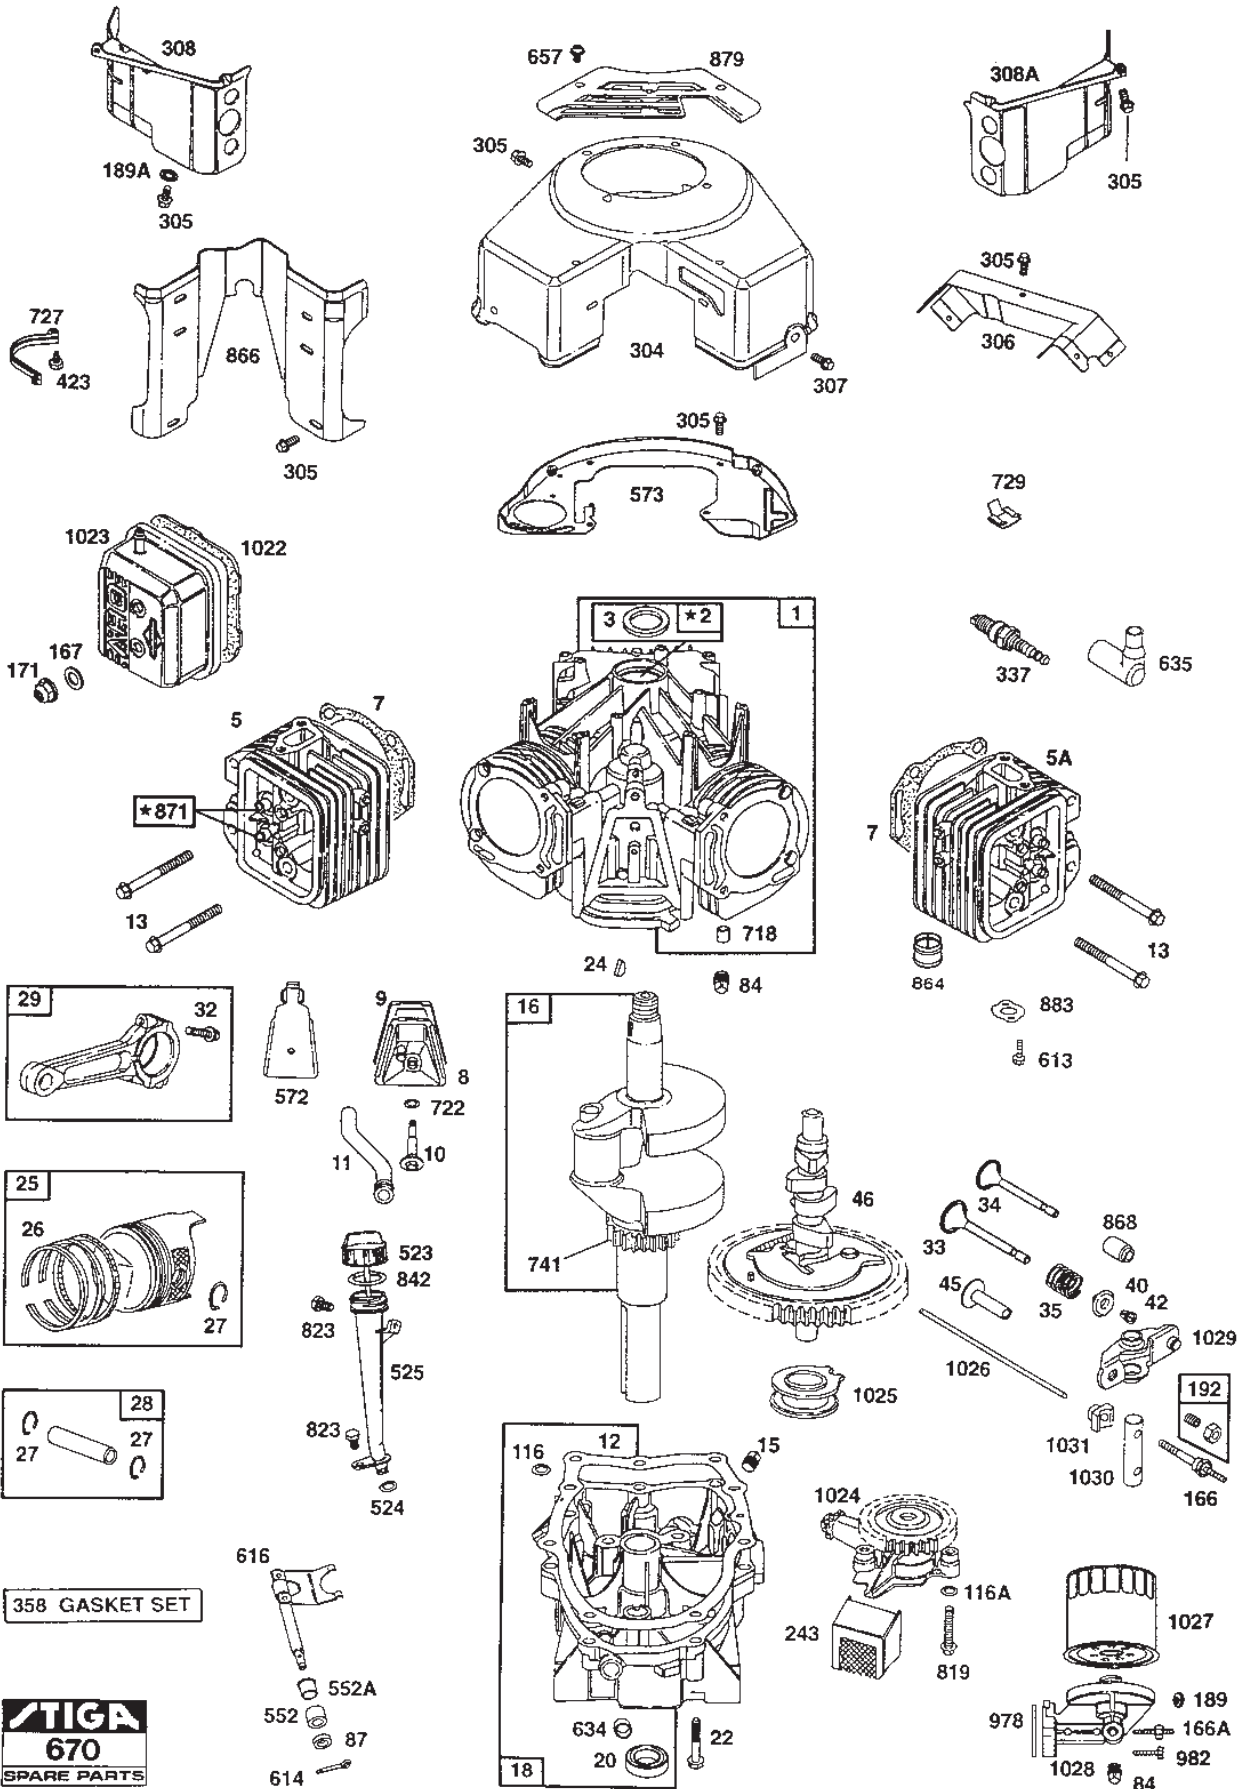

Utgåva Issue 47 - 2014		Cylinder Vevhus		Cylinder Crankcase	
Pos. Fig.	Antal Quantity	Art nr Part No	Benämning	Description	Anmärkning Notes
1	1	807787	Cylinder	Cylinder	
2	1	805687	Bussning	Bushing	
3	1	805101	Oil seal	Oil seal	
5	1	807821	Topplock	Cylinder Head	
5	1	807822	Topplock	Cylinder Head	
7	2	805653	Packning	Gasket	
8	1	807795	Vevhusventilation	Breather	
10	1	805751	Skruv	Screw	
11	1	805362	Rör	Tube	
12	1	805112	Packning	Gasket	
13	8	805097	Skruv	Screw	
15	1	805048	Oil drain plug	Oil drain plug	
16	1	807779	Governor gear	Crankshaft	
18	1	807638	Crankcase	Crankcase	
20	1	805049	Oil seal	Oil seal	
22	9	805696	Skruv	Screw	
24	1	806066	Kil	Key	
25	2	807888	Kolv	Piston	STD
25	2	807993	Kolv	Piston	0.030" oversize
25	2	807992	Kolv	Piston	0.020" oversize
25	2	807991	Kolv	Piston	0.010" oversize
26	2	807889	Fuel tank assy	Ring set	STD
26	2	807996	Fuel tank assy	Ring set	0.030" oversize
26	2	807995	Belt keeper	Ring set	0.020" oversize
26	2	807994	Fuel tank assy	Ring set	0.010" oversize
27	4	805099	Lasring	Lock	
28	2	807886	Kolvsprint	Piston Pin	
29	2	807803	Governor gear	Connecting Rod	0.020" undersize
29	2	807900	Bearing holder	Connecting Rod	
32	4	805395	Skruv	Screw	
33	2	807681	Exhaust valve	Exhaust valve	
34	2	807680	Insugningsventil	Intake valve	
35	4	805937	Fjäder	Spring	
40	4	805092	Retainer	Retainer	
42	4	807683	Cover	Retainer	
45	4	262679	Valve tappet	Valve tappet	
46	1	807542	Kamaxel	Camshaft	
84	2	91488	Plugg	Plug	
87	1	805054	Seal	Seal	
116	1	805058	O-ring	O-ring	
116	2	805198	O-ring	O-ring	
166	1	805073	Stud	Stud	
166	4	805343	Stud	Stud	
167	4	805420	Bricka	Washer	
171	4	805019	Mutter	Nut	
189	1	806101	Bricka	Washer	
189	2	805449	Bricka	Washer	
192	2	807623	Skruv	Screw	
243	1	805964	Oil screen	Oil screen