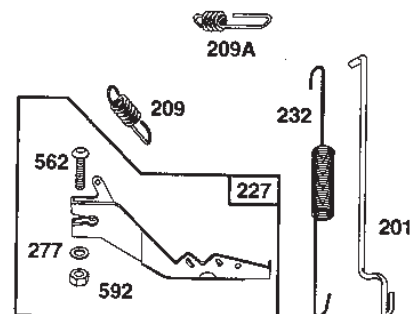

358 GASKET SET