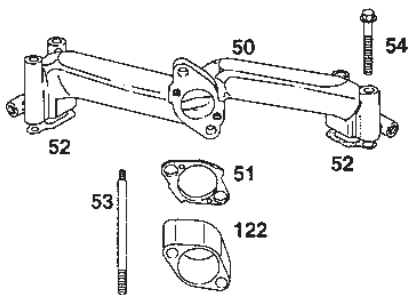

358 GASKET SET