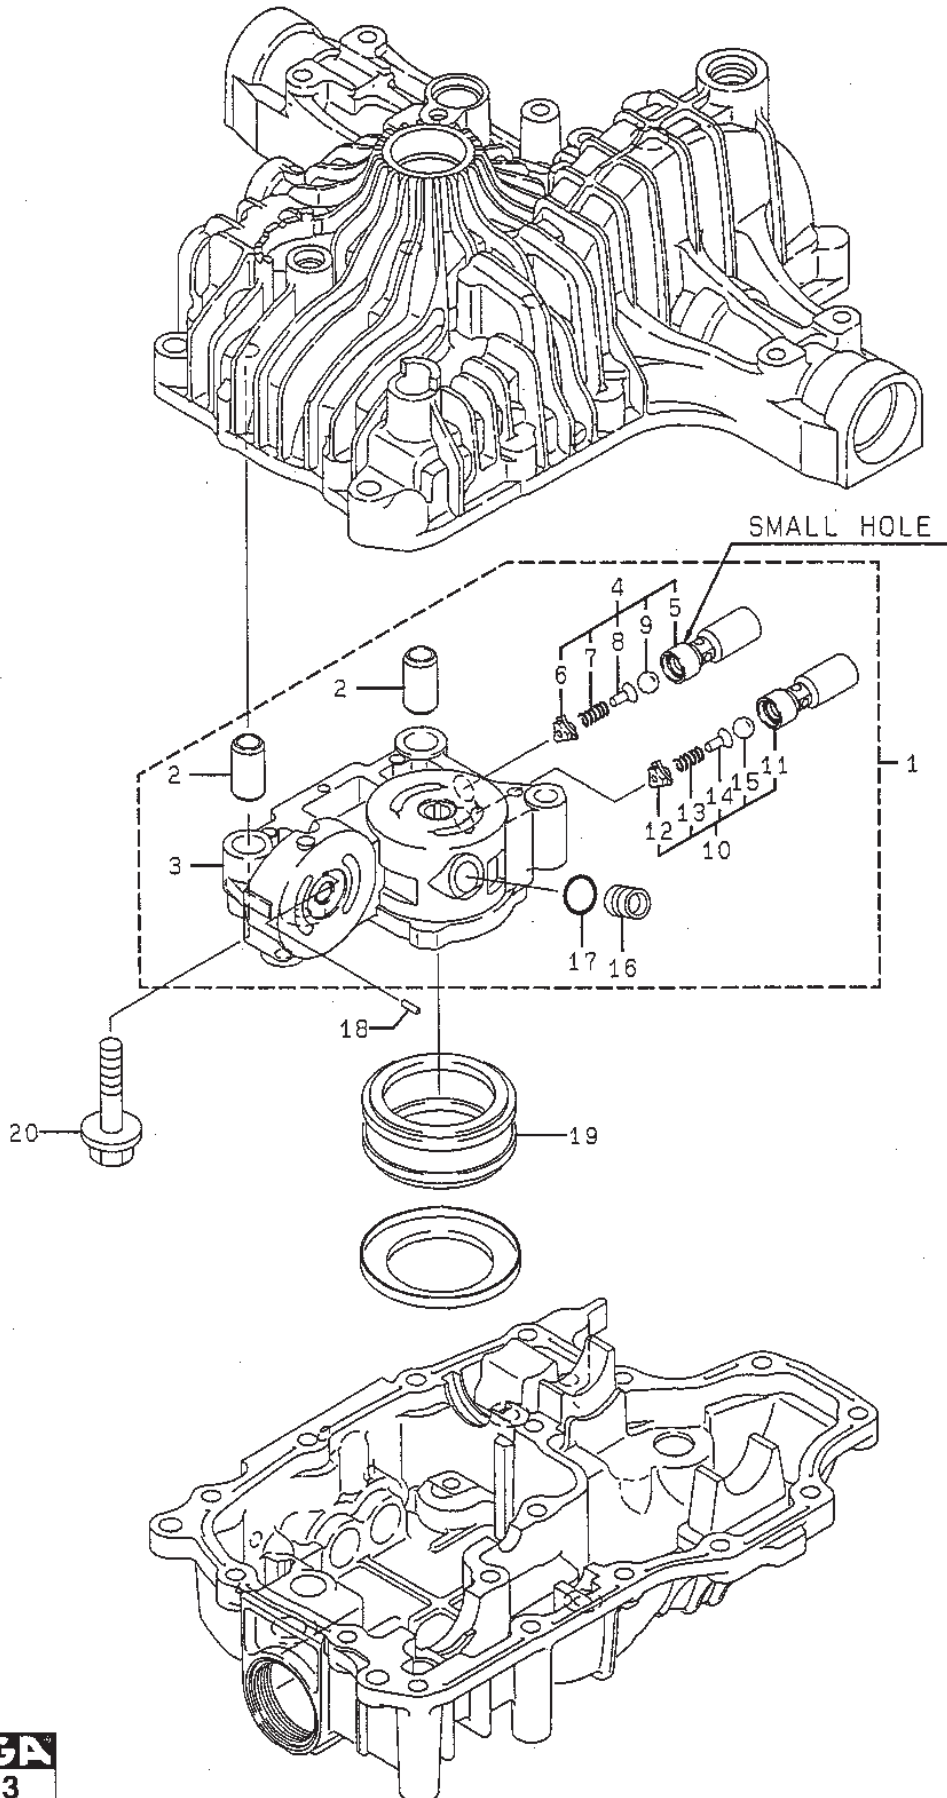

Utgåva Issue 50 - 2014		Transmission			
Pos. Fig.	Antal Quantity	Art nr Part No	Benämning	Description	Anmärkning Notes
1	1	1139-1173-01	Centrumhus Kpl	Center Case Cmp	Inkl. pos 2 - 17/K62E
2	2	1139-1231-01	Stift	Knock Pin	/K62E
4	1	1139-1174-01	Ventil Kpl	Valve Set	Inkl. pos 5 - 9/K62E
10	1	1139-1175-01	Ventil Kpl	Valve Set	Inkl. pos 11 - 15/K62E
16	1	1139-1177-01	Plugg	Plug	/K62E
17	1	1139-1117-01	O-Ring	O-Ring	/K62E
18	1	1139-1158-01	Stift	Pin	/K62E
19	1	1139-1147-01	Filter	Filter	/K62E
20	3	1139-1293-01	Bult	Bolt	/K62E