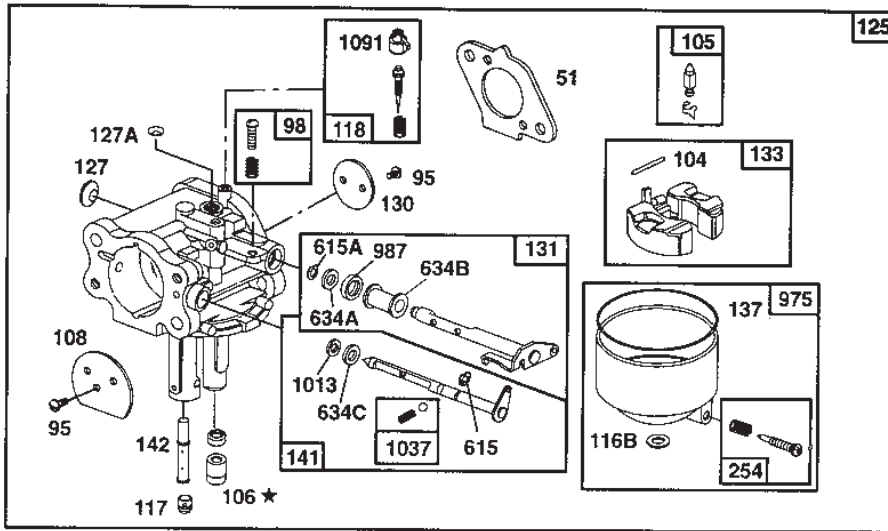

121 CARBURETOR KIT