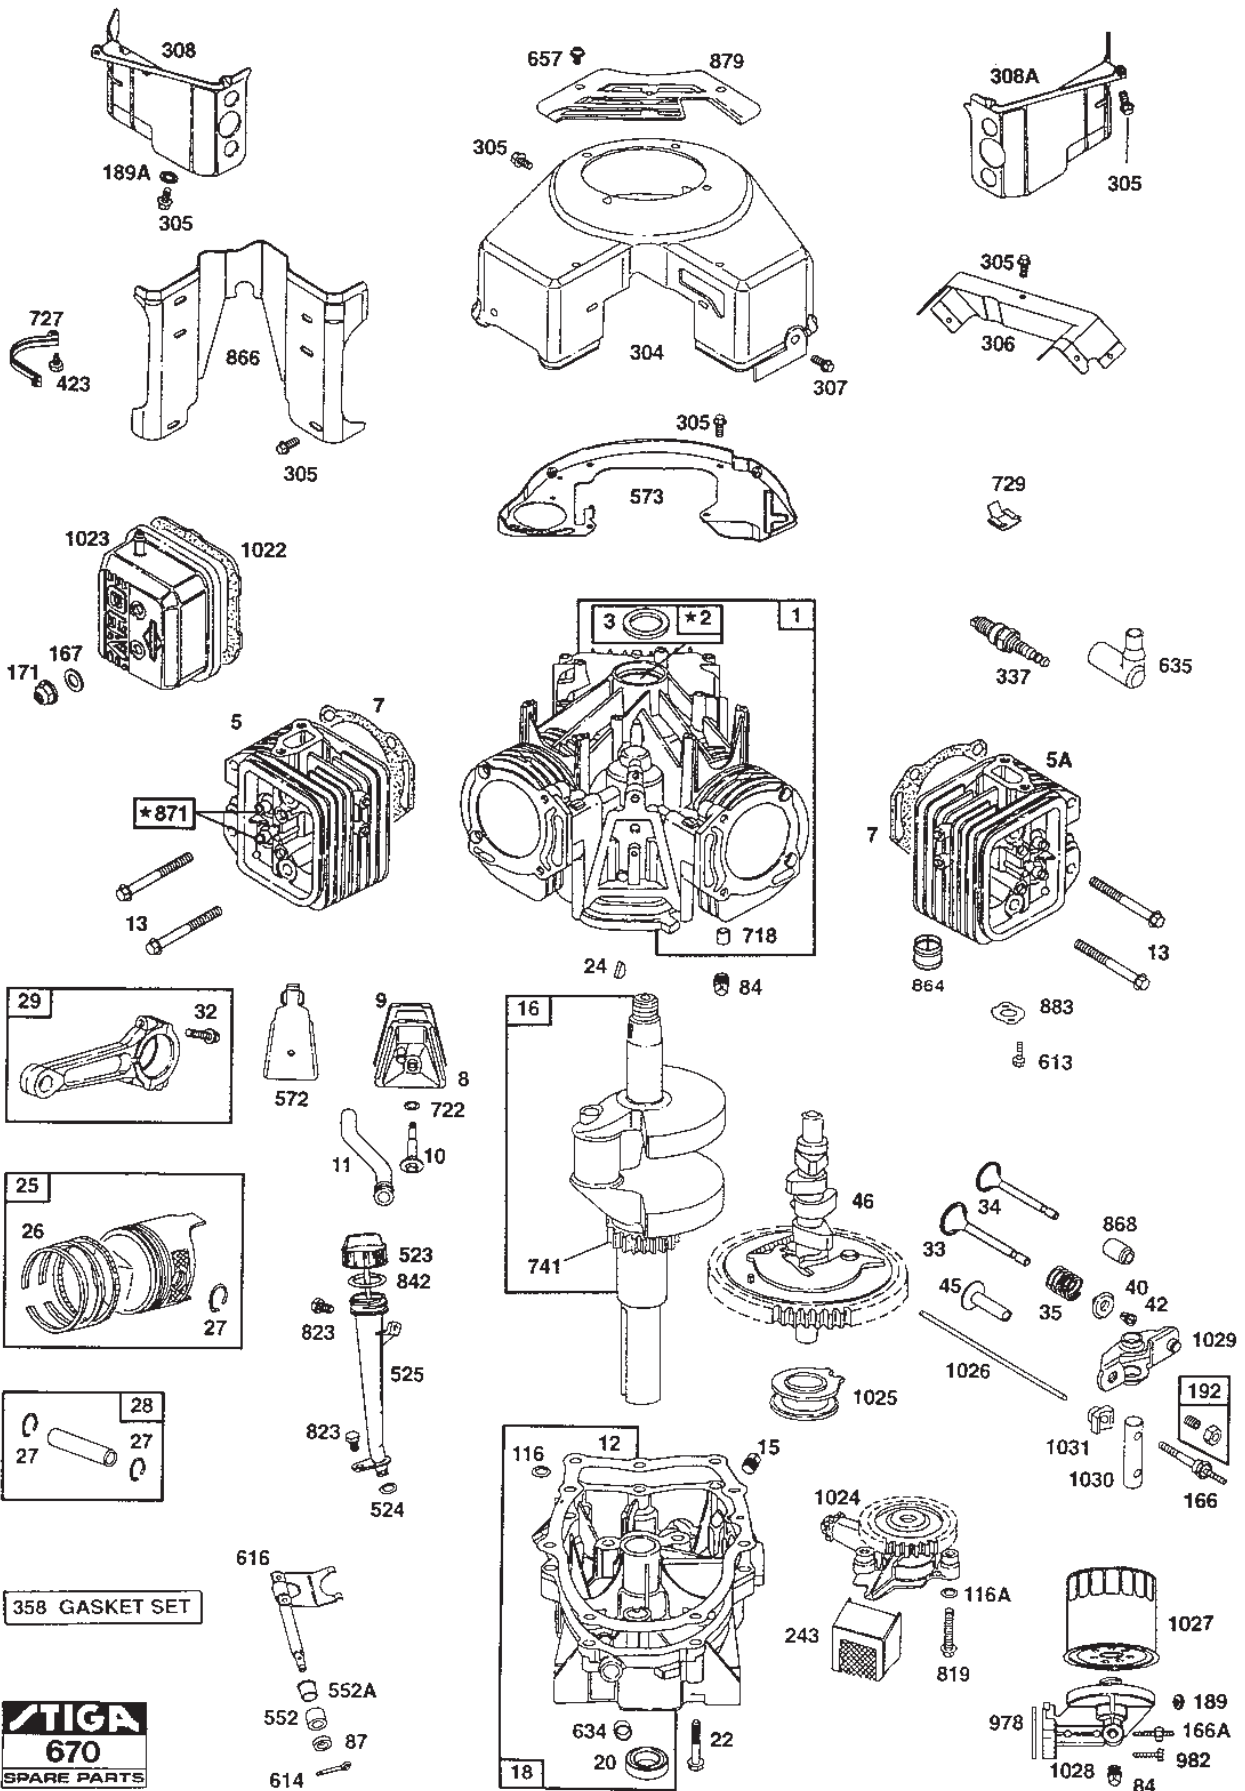

Utgåva Issue 50 - 2014		Cylinder Vevhus	Cylinder Crankcase		
Pos. Fig.	Antal Quantity	Art nr Part No	Benämning	Description	Anmärkning Notes
1	1	807787	Cylinder	Cylinder	
2	1	805687	Bussning	Bushing	
3	1	805101	Oil seal	Oil seal	
5	1	807821	Topplock	Cylinder Head	
5	1	807822	Topplock	Cylinder Head	
7	2	805653	Packning	Gasket	
8	1	807795	Vevhusventilation	Breather	
10	1	805751	Skruv	Screw	
11	1	805362	Rör	Tube	
12	1	805112	Packning	Gasket	
13	8	805097	Skruv	Screw	
15	1	805048	Oil drain plug	Oil drain plug	
16	1	807779	Governor gear	Crankshaft	
18	1	807638	Crankcase	Crankcase	
20	1	805049	Oil seal	Oil seal	
22	9	805696	Skruv	Screw	
24	1	806066	Kil	Key	
25	2	807888	Kolv	Piston	STD
25	2	807993	Kolv	Piston	0.030" oversize
25	2	807992	Kolv	Piston	0.020" oversize
25	2	807991	Kolv	Piston	0.010" oversize
26	2	807889	Fuel tank assy	Ring set	STD
26	2	807996	Fuel tank assy	Ring set	0.030" oversize
26	2	807995	Belt keeper	Ring set	0.020" oversize
26	2	807994	Fuel tank assy	Ring set	0.010" oversize
27	4	805099	Lasring	Lock	
28	2	807886	Kolvsprint	Piston Pin	
29	2	807803	Governor gear	Connecting Rod	0.020" undersize
29	2	807900	Bearing holder	Connecting Rod	
32	4	805395	Skruv	Screw	
33	2	807681	Exhaust valve	Exhaust valve	
34	2	807680	Insugningsventil	Intake valve	
35	4	805937	Fjäder	Spring	
40	4	805092	Retainer	Retainer	
42	4	807683	Cover	Retainer	
45	4	262679	Valve tappet	Valve tappet	
46	1	807542	Kamaxel	Camshaft	
84	2	91488	Plugg	Plug	
87	1	805054	Seal	Seal	
116	1	805058	O-ring	O-ring	
116	2	805198	O-ring	O-ring	
166	1	805073	Stud	Stud	
166	4	805343	Stud	Stud	
167	4	805420	Bricka	Washer	
171	4	805019	Mutter	Nut	
189	1	806101	Bricka	Washer	
189	2	805449	Bricka	Washer	
192	2	807623	Skruv	Screw	
243	1	805964	Oil screen	Oil screen