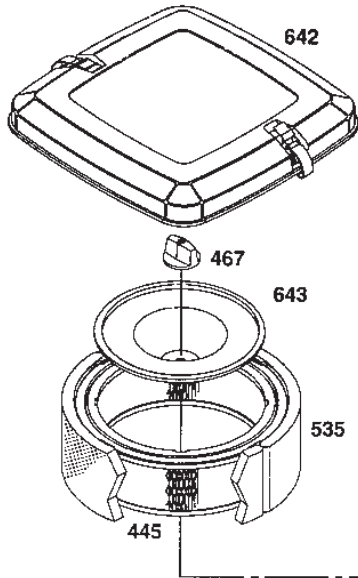

121 CARBURETOR KIT