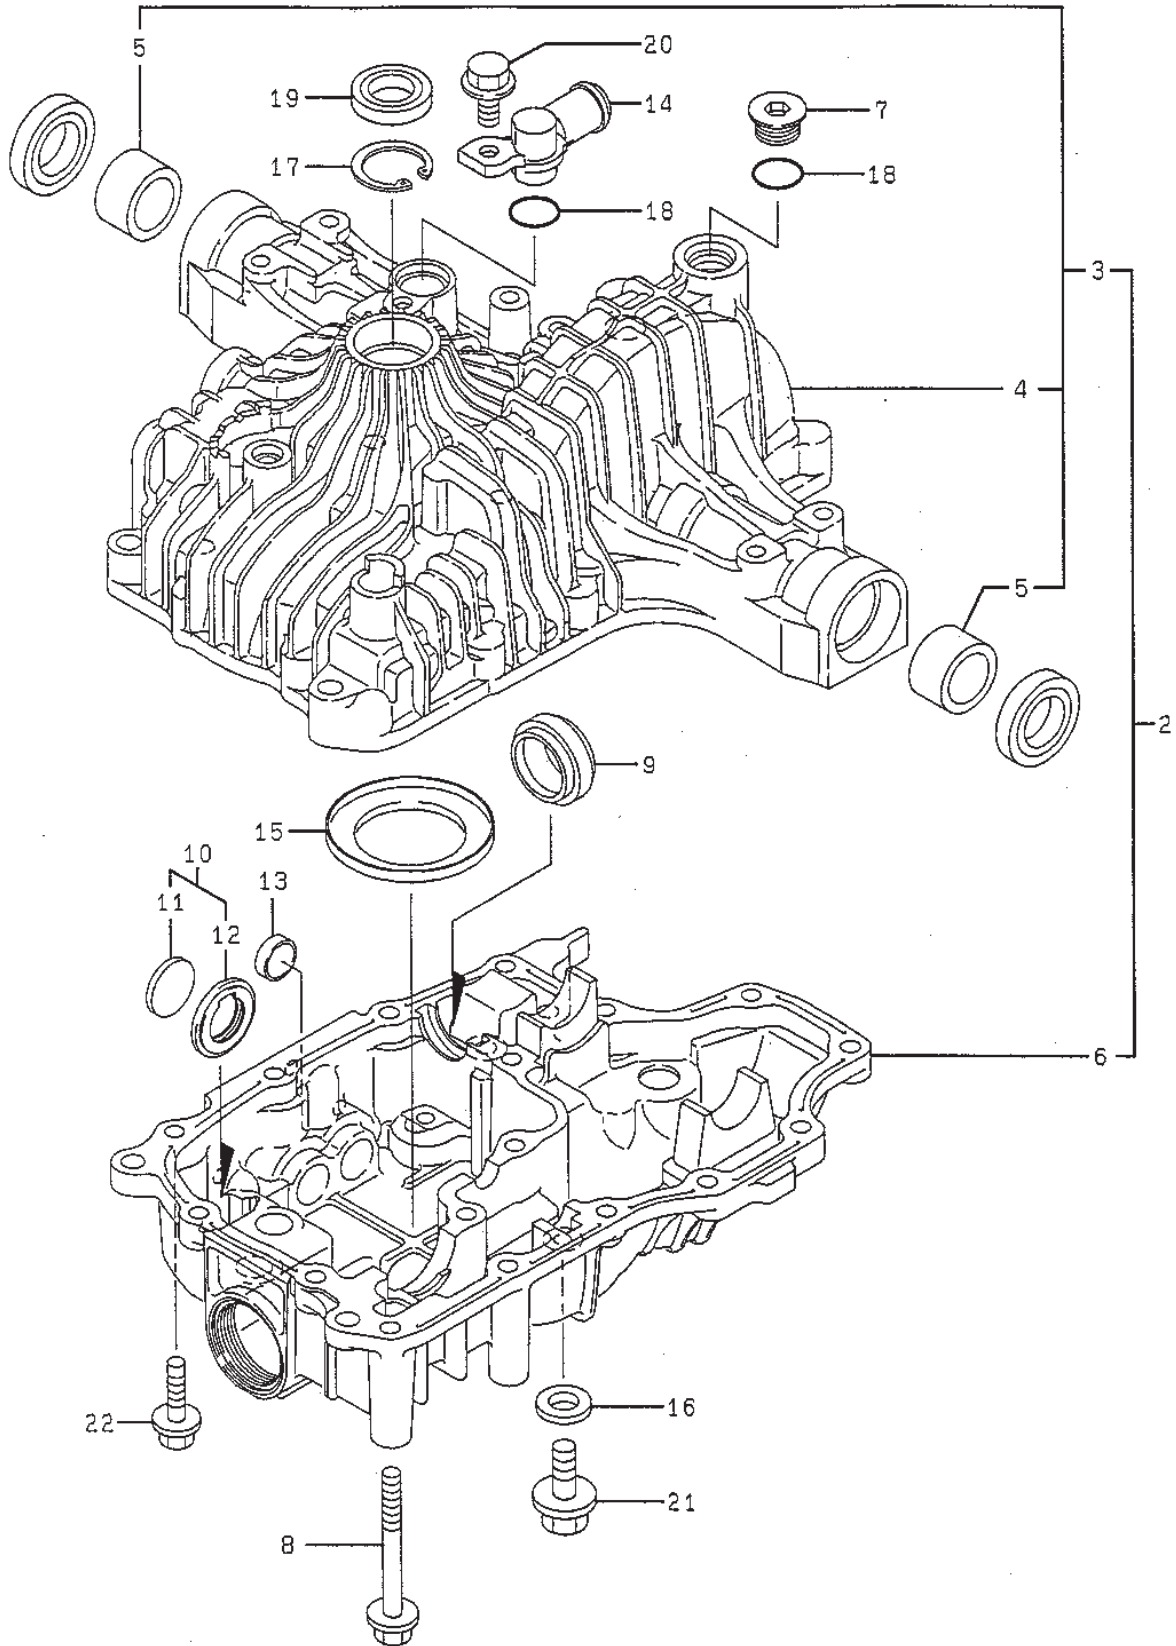

Utgåva Issue 50 - 2014		Transmission			
Pos. Fig.	Antal Quantity	Art nr Part No	Benämning	Description	Anmärkning Notes
2	1	1139-1211-01	Transmissionshus Kpl	Transaxle Case Set	Inkl. pos 3 - 6/K62E
3	1	1139-1169-01	Övre Hus Kpl	Upper Case Cmp	Inkl. pos 4 - 5/K62E
6	1	1139-1212-01	Nedre Hus	Lower Housing	/K62E
7	1	1139-1171-01	OljePlugg	Oil Cap	/K62E
8	5	1139-1006-01	Bult	Bolt	/K62E
9	1	1139-1172-01	Filter	Filter	/K62E
10	1	1139-1057-01	Magnet Kpl	Magnet Assy	Inkl. pos 11 - 12/K62E
13	2	1139-1229-01	Plugg	Bore Plug	/K62E
14	1	1139-1179-01	Nippel	Fitting	/K62E
15	1	1139-1180-01	Distans	Spacer	/K62E
16	2	1139-1277-01	Bricka	Washer	/K62E
17	1	1139-1104-01	Lasring	Snap Ring	/K62E
18	2	1139-1116-01	O-Ring	O-Ring	/K62E
19	1	1139-1119-01	Tätning	Seal 15*35*7	/K62E
20	1	1139-1124-01	Bult	Bolt	/K62E
21	2	1139-1292-01	Bult	Bolt	/K62E
22	12	1139-0244-01	Skruv	Screw	/K62E