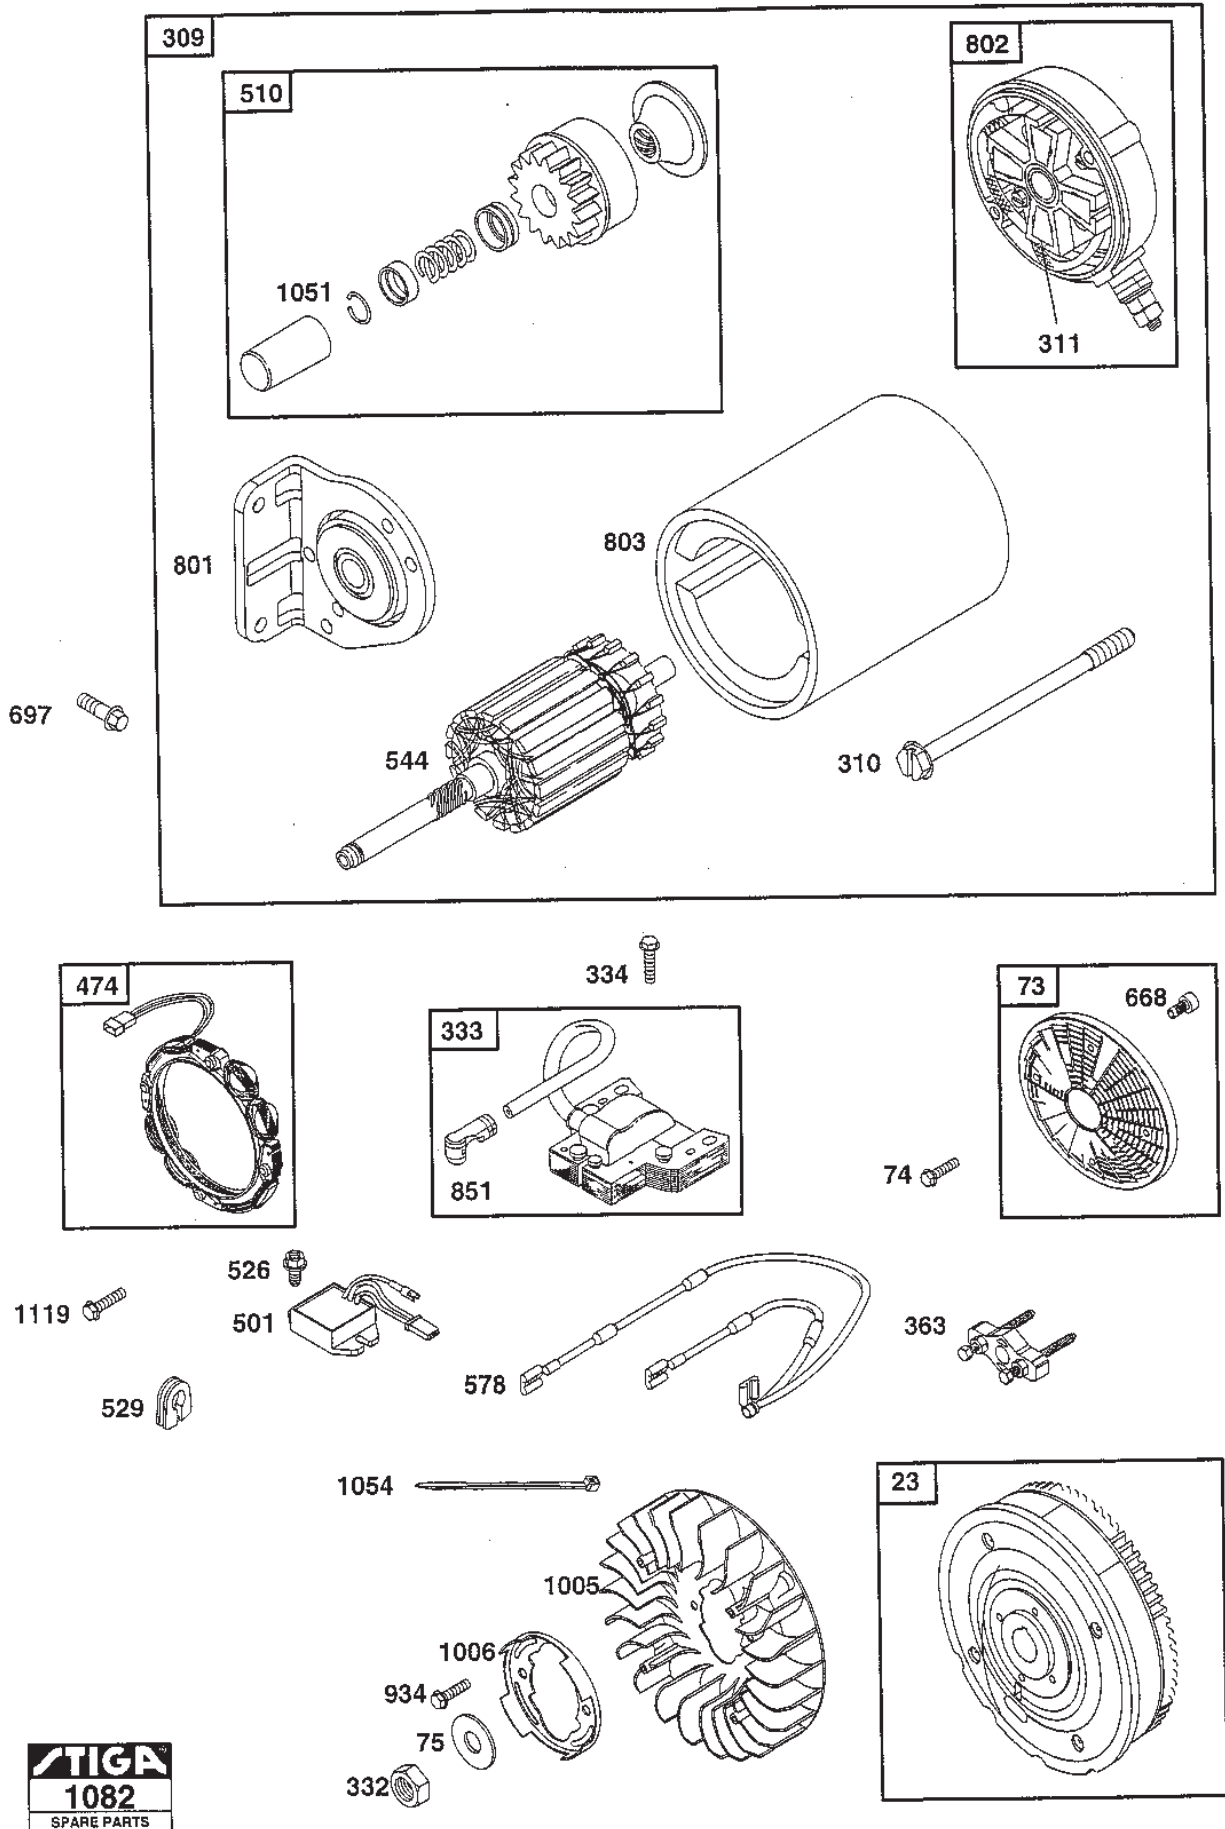

Utgåva Issue 47 - 2014		Startmotor Elsystem		Starter Motor Electric System	
Pos. Fig.	Antal Quantity	Art nr Part No	Benämning	Description	Anmärkning Notes
23	1	808768	Flywheel	Flywheel	
73	1	494439	Nät	Screen	
74	4	805447	Skruv	Screw	
75	1	691490	Bricka	Washer	
309	1	691564	Starter motor	Starter motor	
310	2	496880	Bult	Bolt	
311	4	496887	Brush set	Brush set	
332	1	690887	Mutter	Nut	
333	1	492341	Armature magneto	Armature magneto	
334	2	805407	Skruv	Screw	
363	1	19203	Avdragare	Puller	
474	1	393295	Generator	Alternator	
501	1	394890	Regulator	Regulator	
510	1	496881	Startdrev	Starter Drive	
526	1	805448	Skruv	Screw	
529	1	690744	Gummihylsa	Grommet	
544	1	690855	Starter armature	Starter armature	
578	1	493792	Gasreglage	Throttle Cable	
668	4	691500	Distans	Spacer	
697	2	805247	Skruv	Screw	
801	1	808777	Lock	Drive cap	
802	1	496813	Botten	End Cap	
803	1	690854	Starter housing	Starter housing	
851	2	493880	Terminal	Terminal	
934	2	94627	Skruv	Screw	
1005	1	690911	Flywheel fan	Flywheel fan	
1006	1	690452	Fläkthallare	Fan retainer	
1051	1	691124	Retaining ring	Retaining ring	
1054	1	280275	Cable tie	Cable tie	
1119	2	691552	Skruv	Screw