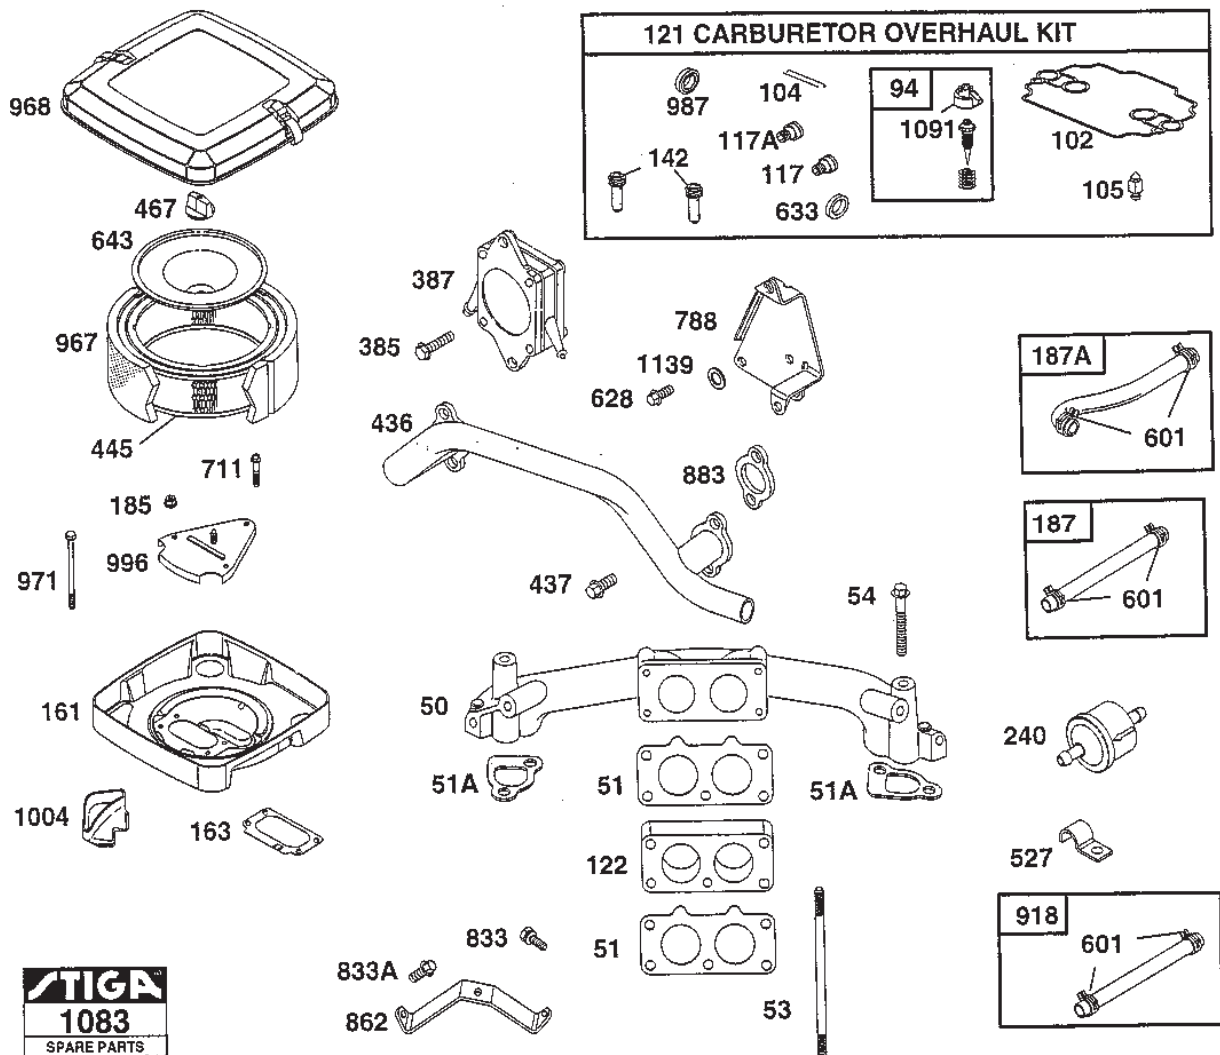

Utgåva Issue 47 - 2014		Förgasare Luftfilter	Carburettor Air Cleaner		
Pos. Fig.	Antal Quantity	Art nr Part No	Benämning	Description	Anmärkning Notes
50	1	690886	Insugningsrör	Intake Manifold	
51	2	805023	Packning	Gasket	
51	2	690950	Packning	Intake Gasket	
53	2	690869	Stud	Stud	
54	2	690676	Skruv	Screw	
94	1	808257	Justerskruv	Idle mixture kit	
95	4	690718	Skruv	Screw	
97	1	808719	Spjällsaxeln	Throttle Shaft	
98	1	808177	Justerskruv	Idle speed kit	
102	1	693711	Body gasket	Body gasket	
104	1	690882	Flottöraxel	Float hinge pin	
105	1	805547	Nalventil	Float needle valve	
108	1	690883	Choke valve	Choke valve	
109	1	808181	Carrier plate	Choke shaft	
117	1	808406	Huvudmunstycke	Main jet kit	Hög höjd/high alt.
117	1	690881	Huvudmunstycke	Main jet	Cylinder #2
117	1	690880	Huvudmunstycke	Main jet	Cylinder #1
121	1	808265	Retaining clip	Carb.overhaul kit	Märkta/marked F
122	1	690870	Distans	Spacer	
125	1	808266	Förgasare kpl	Carburettor Assy	
130	2	690884	Gasspjäll	Throttle Valve	
133	1	808180	Flottör	Float	
142	2	690879	Nozzle	Nozzle	
161	1	690916	Luftrenarfäste	Air Cleaner Base	
163	1	806013	Packning	Gasket	
185	3	690939	Mutter	Nut	
187	1	691049	Fuel line	Fuel line	
187	1	296004	Fuel pipe	Fuel pipe	
231	2	690718	Skruv	Screw	
240	1	493629	Bränslefilter	Fuel Filter	
254	1	808178	Cover	Bowl drain	
276	1	690724	Bricka	Washer	
385	2	693169	Skruv	Screw	
387	1	808656	Packing	Fuel pump	
436	1	691501	Grenrör	Exhaust manifold	
437	4	805158	Skruv	Screw	
445	1	394018	Air cleaner cartridge	Air cleaner cartridge	
467	1	491875	Lasratt	Knob	
527	1	690423	Tube Clamp	Tube Clamp	
601	6	93807	Slangklämma	Hose clamp	
628	2	805247	Skruv	Screw	
633	1	690722	Choke shaft seal	Choke shaft seal	
643	1	805631	Plat	Plate	
711	3	691492	Skruv	Screw	
788	1	691559	Fuel pump bracket	Fuel pump bracket	
833	1	690872	Skruv	Screw	
833	1	692539	Skruv	Screw	
862	1	690868	Fäste	Mounting strap	
883	2	805024	Packning	Gasket