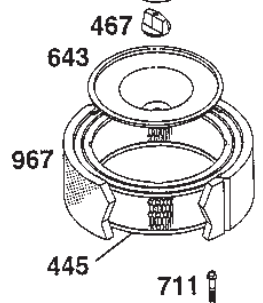

Utgåva Issue 47 - 2014		Förgasare Luftfilter Carburettor Air Cleaner			
Pos. Fig.	Antal Quantity	Art nr Part No	Benämning	Description	Anmärkning Notes
918	1	393815	Bränsleledning	Fuel line	
947	1	808624	Packing	Fuel solenoid	
955	1	807723	Choke link	Carburettor plug	
967	1	272490	Förfilter	Pre cleaner filter	
968	1	807862	Wheel axle bolt	Cover	
971	2	690866	Skruv	Screw	
975	1	808179	Flottörhus	Float bowl	
987	1	806070	Throttle shaft seal	Throttle shaft seal	
996	1	690817	Carburetor	Carburetor	
1004	1	690865	Luftkanal	Air Duct	
1091	1	691516	Huv	Limiter cap	
1127	4	690885	Skruv	Screw	
1139	2	806497	Bricka	Washer