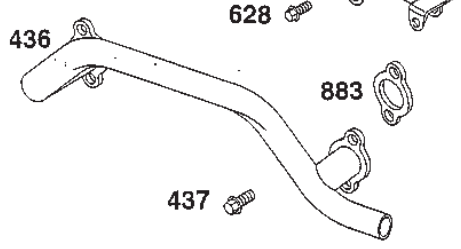

Utgåva Issue 47 - 2014		Förgasare Luftfilter Carburettor Air Cleaner			
Pos. Fig.	Antal Quantity	Art nr Part No	Benämning	Description	Anmärkning Notes
918	1	393815	Bränsleledning	Fuel line	
947	1	808624	Packing	Fuel solenoid	
955	1	807723	Choke link	Carburettor plug	
967	1	272490	Förfilter	Pre cleaner filter	
968	1	807862	Wheel axle bolt	Cover	
971	2	690866	Skruv	Screw	
975	1	808179	Flottörhus	Float bowl	
987	1	806070	Throttle shaft seal	Throttle shaft seal	
996	1	690817	Carburetor	Carburetor	
1004	1	690865	Luftkanal	Air Duct	
1091	1	691516	Huv	Limiter cap	
1127	4	690885	Skruv	Screw	
1139	2	806497	Bricka	Washer