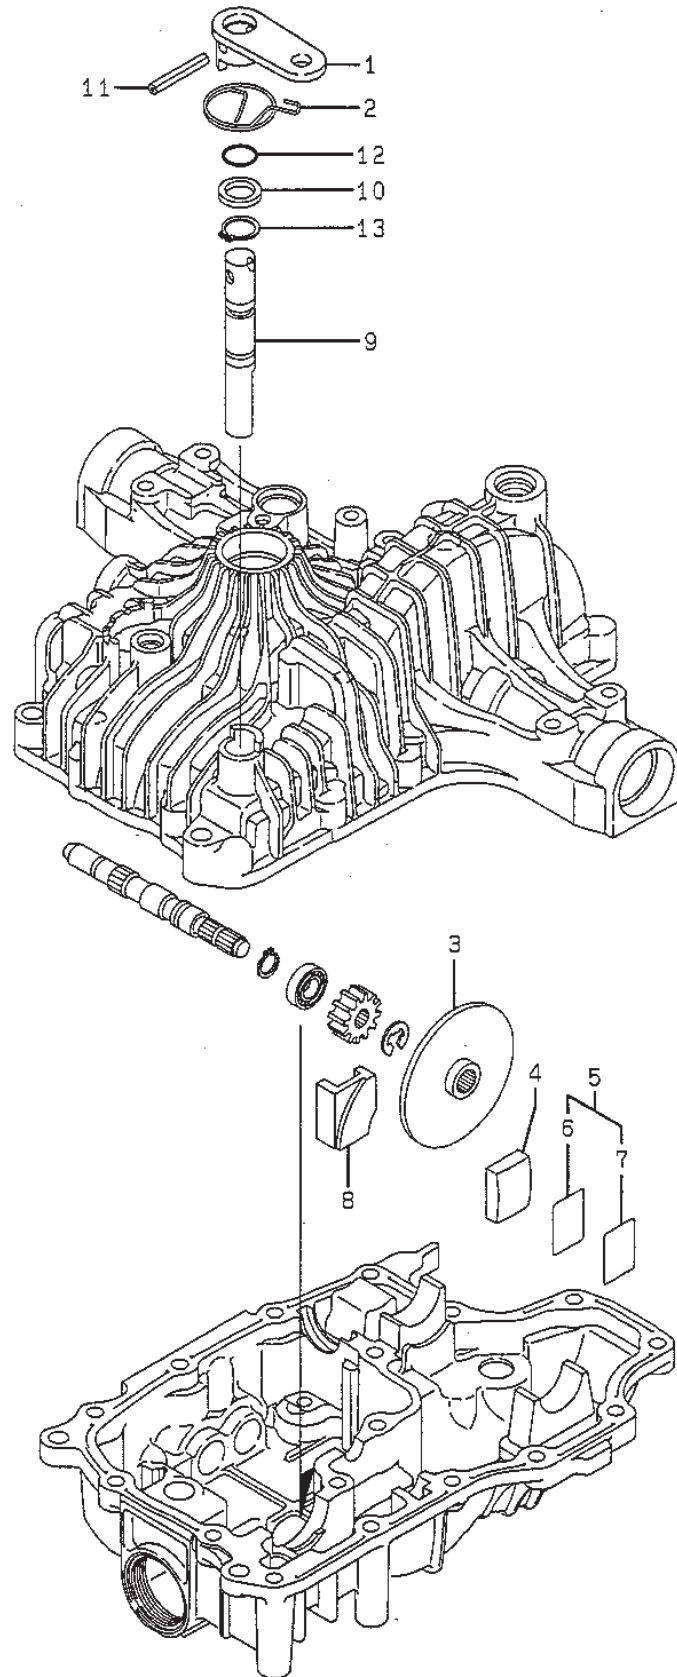

Utgåva Issue 47 - 2014		Transmission			
Pos. Fig.	Antal Quantity	Art nr Part No	Benämning	Description	Anmärkning Notes
1	1	1139-1227-01	Bromsarm	Brake Arm	/K62E/K66B/
2	1	1139-1228-01	Returfjäder	Return Spring	/K62E/K66B/
3	1	1139-1195-01	Bromsskiva	Brake Disc	/K62E/K66B/
4	1	1139-1196-01	Bromssko	Brake Shoe	/K62E/K66B/
5	1	1139-1198-01	Shimssats	Shim Set	Inkl. pos 6 - 7/K62E/ K66B/
8	1	1139-1200-01	Tryckplatta	Brake Actuator	/K62E/K66B/
9	1	1139-1197-01	Bromsaxel	Brake Shaft	/K62E/K66B/
10	1	1139-1199-01	Bricka	Washer	/K62E/K66B/
11	1	1139-1285-01	Stift	Pin	/K62E/K66B/
12	1	1139-1114-01	O-Ring	O-Ring	/K62E/K66B/
13	1	1139-1278-01	Lasring	Ring	/K62E/K66B/