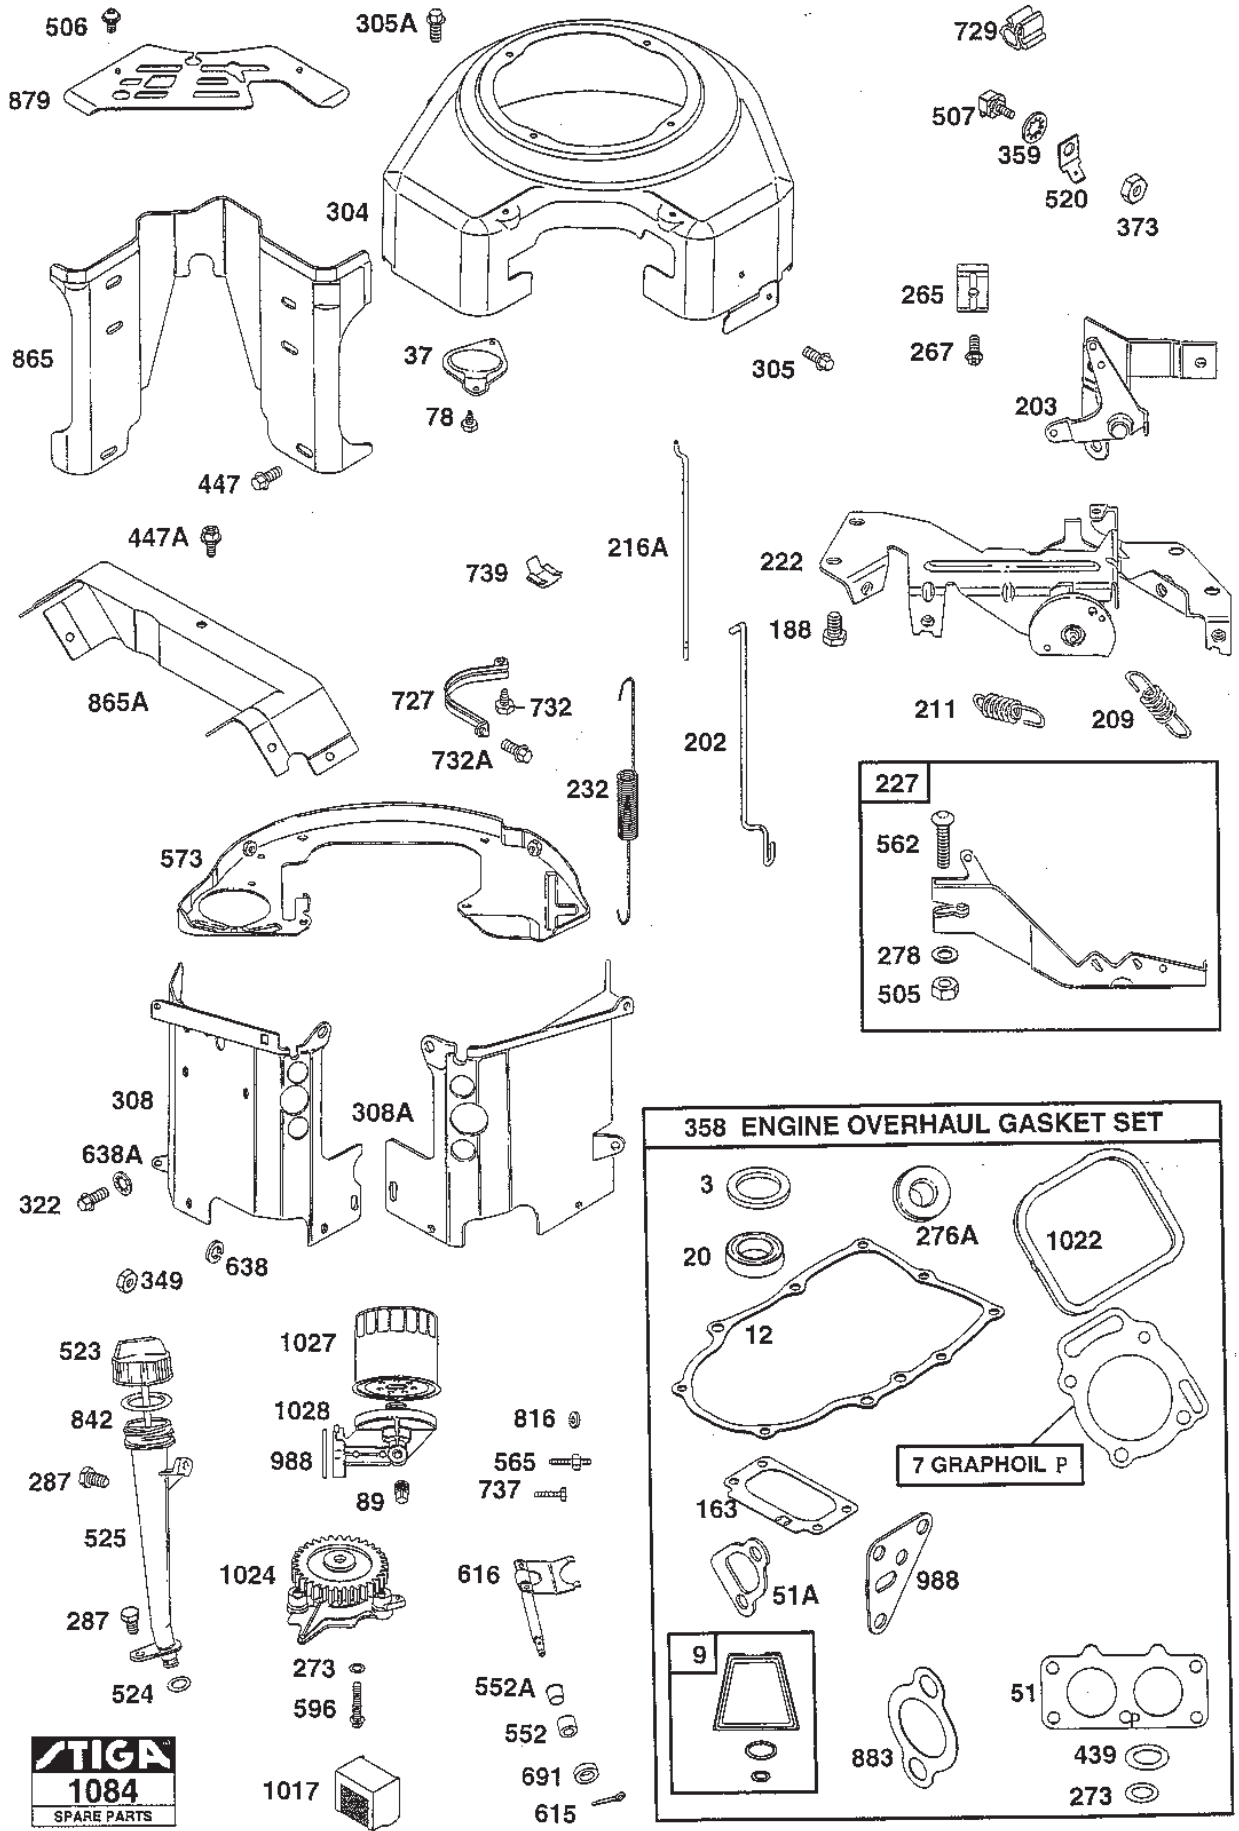

STIGA
1084
SPARE PARTS

358 ENGINE OVERHAUL GASKET SET

Utgåva Issue 47 - 2014		Regulator Smörjning		Governor Lubrication	
Pos. Fig.	Antal Quantity	Art nr Part No	Benämning	Description	Anmärkning Notes
37	1	690715	Flywheel guard	Flywheel guard	
78	2	690688	Skruv	Screw	
89	1	690283	Oil drain plug	Oil drain plug	
188	2	805025	Skruv	Screw	
202	1	690867	Governor link	Governor link	
203	1	690923	Bell crank	Bell crank	
209	1	805462	Governor fjäder	Governor fjäder	
211	1	805453	Fjäder	Spring	
216	1	690871	Choke link	Choke link	
222	1	808454	Pin pivot	Governor bracket	
227	1	690236	Reglagearm	Lever	
232	1	690874	Governor link spring	Governor link spring	
265	1	221535	Klämma	Clamp	
267	1	805762	Skruv	Screw	
273	2	690681	O-ringstättning	O-ring seal	
278	1	690237	Bricka	Washer	
287	2	692537	Skruv	Screw	
304	1	690915	Blower housing	Blower housing	
305	2	805247	Skruv	Screw	L = 20 mm
305	4	805025	Skruv	Screw	L = 16 mm
308	1	806546	Ventilkapa kpl	Cylinder Head Cover	Cylinder #2
308	1	806547	Ventilkapa kpl	Cylinder Head Cover	Cylinder #1
322	2	692539	Skruv	Screw	
349	2	690238	Mutter	Nut	
358	1	808389	Packningssats	Overhaul gasket set	Märkta/marked S
359	1	691077	Bricka	Washer	
373	1	90576	Mutter	Nut	
447	1	805448	Skruv	Screw	
447	2	692539	Skruv	Screw	
505	1	690238	Mutter	Nut	
506	2	690677	Skruv	Screw	
507	1	398525	Isolator	Insulator	
520	1	691084	Ground terminal	Ground terminal	
523	1	807985	Clevis pin	Oil dipstick	
524	1	805011	Oil seal	Oil seal	
525	1	807501	Pafyllningsrör	Oil filler tube	
552	1	806686	Bussning	Bushing	
552	1	690701	Bussning	Bushing	
562	1	690239	Bult	Bolt	
565	2	690682	Stud	Stud	
573	1	690902	Back plate	Back plate	
596	2	691492	Skruv	Screw	
615	1	691550	Hallare	Gov. shaft retainer	
616	1	806685	Governor crank	Governor crank	
638	2	691551	Bricka	Washer	
638	2	690706	Bricka	Washer	
691	1	690680	Tätning	Gov. shaft seal	
727	1	690714	Startdrevsskydd	Starter drive Cover	
729	1	690586	Wire clip	Wire clip