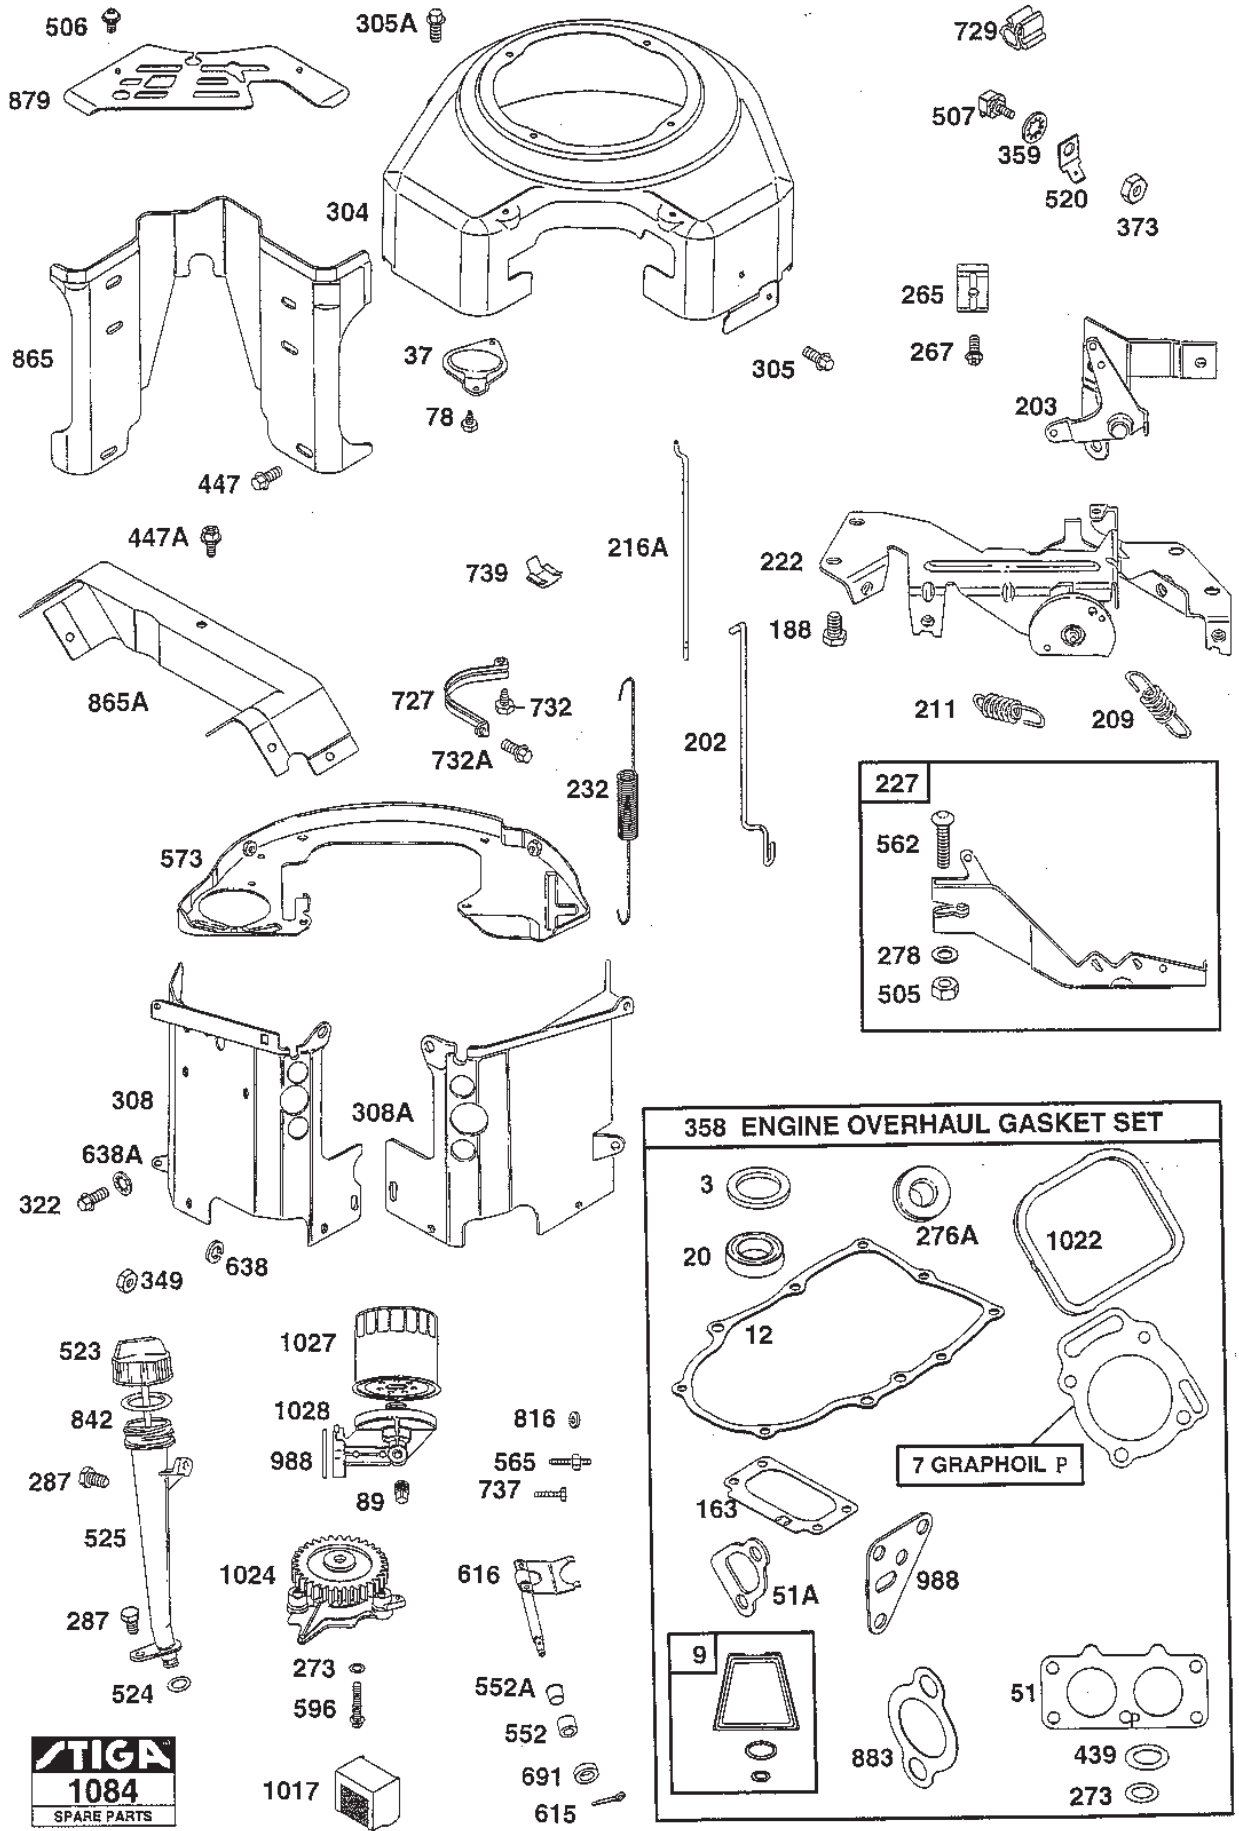

STIGA
1084
SPARE PARTS

Utgåva Issue 48 - 2014		Regulator Smörjning		Governor Lubrication	
Pos. Fig.	Antal Quantity	Art nr Part No	Benämning	Description	Anmärkning Notes
37	1	690715	Flywheel guard	Flywheel guard	
78	2	690688	Skruv	Screw	
89	1	690283	Oil drain plug	Oil drain plug	
188	2	805025	Skruv	Screw	
202	1	690867	Governor link	Governor link	
203	1	690923	Bell crank	Bell crank	
209	1	805462	Governor fjäder	Governor fjäder	
211	1	805453	Fjäder	Spring	
216	1	690871	Choke link	Choke link	
222	1	808454	Pin pivot	Governor bracket	
227	1	690236	Reglagearm	Lever	
232	1	690874	Governor link spring	Governor link spring	
265	1	221535	Klämma	Clamp	
267	1	805762	Skruv	Screw	
273	2	690681	O-ringstättning	O-ring seal	
278	1	690237	Bricka	Washer	
287	2	692537	Skruv	Screw	
304	1	690915	Blower housing	Blower housing	
305	2	805247	Skruv	Screw	L = 20 mm
305	4	805025	Skruv	Screw	L = 16 mm
308	1	806546	Ventilkapa kpl	Cylinder Head Cover	Cylinder #2
308	1	806547	Ventilkapa kpl	Cylinder Head Cover	Cylinder #1
322	2	692539	Skruv	Screw	
349	2	690238	Mutter	Nut	
358	1	808389	Packningssats	Overhaul gasket set	Märkta/marked S
359	1	691077	Bricka	Washer	
373	1	90576	Mutter	Nut	
447	1	805448	Skruv	Screw	
447	2	692539	Skruv	Screw	
505	1	690238	Mutter	Nut	
506	2	690677	Skruv	Screw	
507	1	398525	Isolator	Insulator	
520	1	691084	Ground terminal	Ground terminal	
523	1	807985	Clevis pin	Oil dipstick	
524	1	805011	Oil seal	Oil seal	
525	1	807501	Pafyllningsrör	Oil filler tube	
552	1	806686	Bussning	Bushing	
552	1	690701	Bussning	Bushing	
562	1	690239	Bult	Bolt	
565	2	690682	Stud	Stud	
573	1	690902	Back plate	Back plate	
596	2	691492	Skruv	Screw	
615	1	691550	Hallare	Gov. shaft retainer	
616	1	806685	Governor crank	Governor crank	
638	2	691551	Bricka	Washer	
638	2	690706	Bricka	Washer	
691	1	690680	Tätning	Gov. shaft seal	
727	1	690714	Startdrevsskydd	Starter drive Cover	
729	1	690586	Wire clip	Wire clip