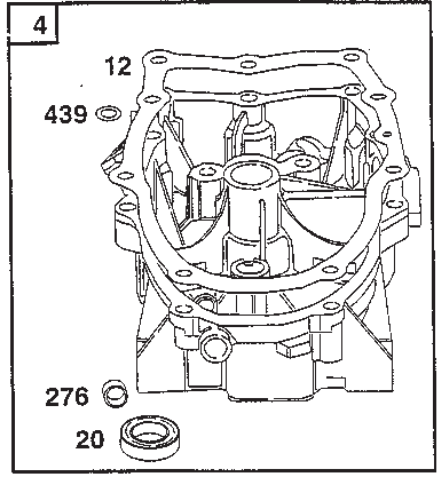

www.stiga.com

Utgåva Issue 48 - 2014		Cylinder Vevhus	Cylinder Crankcase		
Pos. Fig.	Antal Quantity	Art nr Part No	Benämning	Description	Anmärkning Notes
1	1	692545	Cylinder kpl	Cylinder Assy	
2	1	807687	Bussning	Bushing	
3	1	805101	Oil seal	Oil seal	
4	1	808846	Vevhus kpl	Engine sump assy	
5	1	808384	Topplöck	Cylinder Head	Cylinder #2
5	1	808383	Topplöck	Cylinder Head	Cylinder #1
7	2	690888	Topplöckspackning	Cylinder head gasket	
8	1	807795	Vevhusventilation	Breather	
9	1	807688	Packning	Gasket	
10	1	690751	Skruv	Screw	
11	1	690873	Breather Tube	Breather Tube	
12	1	806190	Crankcase gasket	Crankcase gasket	
13	8	805097	Skruv	Screw	
15	1	805870	Oil drain plug	Oil drain plug	
16	1	692172	Crankshaft	Crankshaft	
20	1	805049	Oil seal	Oil seal	
22	9	692540	Skruv	Screw	
25	2	808338	Kolv kpl	Piston Assy	.030 oversize
25	2	808337	Kolv kpl	Piston Assy	.020 oversize
25	2	808336	Kolv kpl	Piston Assy	.010 oversize
25	2	808326	Kolv kpl	Piston Assy	
26	2	807996	Fuel tank assy	Ring set	.030 oversize
26	2	807995	Belt keeper	Ring set	.020 oversize
26	2	807994	Fuel tank assy	Ring set	.010 oversize
26	2	807889	Fuel tank assy	Ring set	
27	4	690683	Lasring	Piston Pin	
28	2	807886	Kolvsprint	Piston Pin	
29	2	807803	Governor gear	Connecting Rod	.020 undersize
29	2	807900	Bearing holder	Connecting Rod	
32	4	690698	Skruv	Screw	
33	2	807681	Exhaust valve	Exhaust valve	
34	2	807680	Insugningsventil	Intake valve	
35	4	805937	Fjäder	Spring	
40	4	805092	Retainer	Retainer	
42	4	807683	Cover	Retainer	
45	4	262679	Valve tappet	Valve tappet	
46	1	691557	Kamaxel	Camshaft	
146	1	94196	Kil	Key	
192	2	807623	Skruv	Screw	
276	6	805420	Bricka	Washer	
276	1	690704	Bricka	Washer	
337	2	9400-0244-00	Tändstift	Spark Plug	Champion RC-12YC
337	2	491055	Spark plug-long thr	Spark plug-long thr.	
377	1	806066	Kil	Key	
383	1	19374	Hylsnyckel	Spark plug wrench	
439	1	692154	Seal o-ring	Seal o-ring	
572	1	690686	Breather baffle	Breather baffle	
635	2	805529	Tändstiftsskydd	Spark plug elbow	
718	2	690684	Sprint	Locating pin	