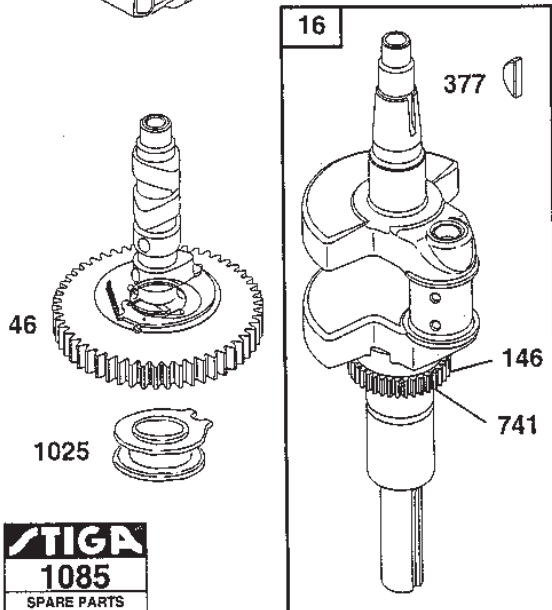

www.stiga.com

Utgåva Issue 48 - 2014		Cylinder Vevhus	Cylinder Crankcase		
Pos. Fig.	Antal Quantity	Art nr Part No	Benämning	Description	Anmärkning Notes
1	1	692545	Cylinder kpl	Cylinder Assy	
2	1	807687	Bussning	Bushing	
3	1	805101	Oil seal	Oil seal	
4	1	808846	Vevhus kpl	Engine sump assy	
5	1	808384	Topplöck	Cylinder Head	Cylinder #2
5	1	808383	Topplöck	Cylinder Head	Cylinder #1
7	2	690888	Topplöckspackning	Cylinder head gasket	
8	1	807795	Vevhusventilation	Breather	
9	1	807688	Packning	Gasket	
10	1	690751	Skruv	Screw	
11	1	690873	Breather Tube	Breather Tube	
12	1	806190	Crankcase gasket	Crankcase gasket	
13	8	805097	Skruv	Screw	
15	1	805870	Oil drain plug	Oil drain plug	
16	1	692172	Crankshaft	Crankshaft	
20	1	805049	Oil seal	Oil seal	
22	9	692540	Skruv	Screw	
25	2	808338	Kolv kpl	Piston Assy	.030 oversize
25	2	808337	Kolv kpl	Piston Assy	.020 oversize
25	2	808336	Kolv kpl	Piston Assy	.010 oversize
25	2	808326	Kolv kpl	Piston Assy	
26	2	807996	Fuel tank assy	Ring set	.030 oversize
26	2	807995	Belt keeper	Ring set	.020 oversize
26	2	807994	Fuel tank assy	Ring set	.010 oversize
26	2	807889	Fuel tank assy	Ring set	
27	4	690683	Lasring	Piston Pin	
28	2	807886	Kolvsprint	Piston Pin	
29	2	807803	Governor gear	Connecting Rod	.020 undersize
29	2	807900	Bearing holder	Connecting Rod	
32	4	690698	Skruv	Screw	
33	2	807681	Exhaust valve	Exhaust valve	
34	2	807680	Insugningsventil	Intake valve	
35	4	805937	Fjäder	Spring	
40	4	805092	Retainer	Retainer	
42	4	807683	Cover	Retainer	
45	4	262679	Valve tappet	Valve tappet	
46	1	691557	Kamaxel	Camshaft	
146	1	94196	Kil	Key	
192	2	807623	Skruv	Screw	
276	6	805420	Bricka	Washer	
276	1	690704	Bricka	Washer	
337	2	9400-0244-00	Tändstift	Spark Plug	Champion RC-12YC
337	2	491055	Spark plug-long thr	Spark plug-long thr.	
377	1	806066	Kil	Key	
383	1	19374	Hylsnyckel	Spark plug wrench	
439	1	692154	Seal o-ring	Seal o-ring	
572	1	690686	Breather baffle	Breather baffle	
635	2	805529	Tändstiftsskydd	Spark plug elbow	
718	2	690684	Sprint	Locating pin	