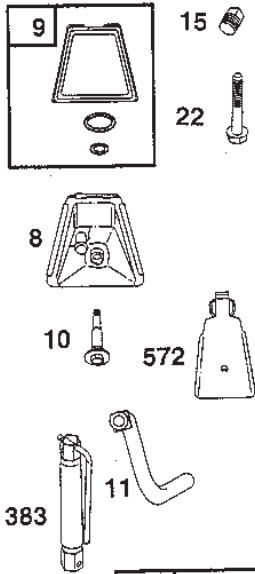

www.stiga.com

Utgåva Issue 48 - 2014		Cylinder Vevhus	Cylinder Crankcase		
Pos. Fig.	Antal Quantity	Art nr Part No	Benämning	Description	Anmärkning Notes
1	1	692545	Cylinder kpl	Cylinder Assy	
2	1	807687	Bussning	Bushing	
3	1	805101	Oil seal	Oil seal	
4	1	808846	Vevhus kpl	Engine sump assy	
5	1	808384	Topplöck	Cylinder Head	Cylinder #2
5	1	808383	Topplöck	Cylinder Head	Cylinder #1
7	2	690888	Topplöckspackning	Cylinder head gasket	
8	1	807795	Vevhusventilation	Breather	
9	1	807688	Packning	Gasket	
10	1	690751	Skruv	Screw	
11	1	690873	Breather Tube	Breather Tube	
12	1	806190	Crankcase gasket	Crankcase gasket	
13	8	805097	Skruv	Screw	
15	1	805870	Oil drain plug	Oil drain plug	
16	1	692172	Crankshaft	Crankshaft	
20	1	805049	Oil seal	Oil seal	
22	9	692540	Skruv	Screw	
25	2	808338	Kolv kpl	Piston Assy	.030 oversize
25	2	808337	Kolv kpl	Piston Assy	.020 oversize
25	2	808336	Kolv kpl	Piston Assy	.010 oversize
25	2	808326	Kolv kpl	Piston Assy	
26	2	807996	Fuel tank assy	Ring set	.030 oversize
26	2	807995	Belt keeper	Ring set	.020 oversize
26	2	807994	Fuel tank assy	Ring set	.010 oversize
26	2	807889	Fuel tank assy	Ring set	
27	4	690683	Lasring	Piston Pin	
28	2	807886	Kolvsprint	Piston Pin	
29	2	807803	Governor gear	Connecting Rod	.020 undersize
29	2	807900	Bearing holder	Connecting Rod	
32	4	690698	Skruv	Screw	
33	2	807681	Exhaust valve	Exhaust valve	
34	2	807680	Insugningsventil	Intake valve	
35	4	805937	Fjäder	Spring	
40	4	805092	Retainer	Retainer	
42	4	807683	Cover	Retainer	
45	4	262679	Valve tappet	Valve tappet	
46	1	691557	Kamaxel	Camshaft	
146	1	94196	Kil	Key	
192	2	807623	Skruv	Screw	
276	6	805420	Bricka	Washer	
276	1	690704	Bricka	Washer	
337	2	9400-0244-00	Tändstift	Spark Plug	Champion RC-12YC
337	2	491055	Spark plug-long thr	Spark plug-long thr.	
377	1	806066	Kil	Key	
383	1	19374	Hylsnyckel	Spark plug wrench	
439	1	692154	Seal o-ring	Seal o-ring	
572	1	690686	Breather baffle	Breather baffle	
635	2	805529	Tändstiftsskydd	Spark plug elbow	
718	2	690684	Sprint	Locating pin	