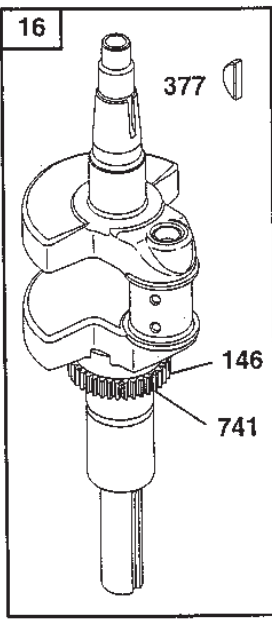

www.stiga.com

Utgåva Issue 48 - 2014		Cylinder Vevhus	Cylinder Crankcase		
Pos. Fig.	Antal Quantity	Art nr Part No	Benämning	Description	Anmärkning Notes
1	1	692545	Cylinder kpl	Cylinder Assy	
2	1	807687	Bussning	Bushing	
3	1	805101	Oil seal	Oil seal	
4	1	808846	Vevhus kpl	Engine sump assy	
5	1	808384	Topplöck	Cylinder Head	Cylinder #2
5	1	808383	Topplöck	Cylinder Head	Cylinder #1
7	2	690888	Topplöckspackning	Cylinder head gasket	
8	1	807795	Vevhusventilation	Breather	
9	1	807688	Packning	Gasket	
10	1	690751	Skruv	Screw	
11	1	690873	Breather Tube	Breather Tube	
12	1	806190	Crankcase gasket	Crankcase gasket	
13	8	805097	Skruv	Screw	
15	1	805870	Oil drain plug	Oil drain plug	
16	1	692172	Crankshaft	Crankshaft	
20	1	805049	Oil seal	Oil seal	
22	9	692540	Skruv	Screw	
25	2	808338	Kolv kpl	Piston Assy	.030 oversize
25	2	808337	Kolv kpl	Piston Assy	.020 oversize
25	2	808336	Kolv kpl	Piston Assy	.010 oversize
25	2	808326	Kolv kpl	Piston Assy	
26	2	807996	Fuel tank assy	Ring set	.030 oversize
26	2	807995	Belt keeper	Ring set	.020 oversize
26	2	807994	Fuel tank assy	Ring set	.010 oversize
26	2	807889	Fuel tank assy	Ring set	
27	4	690683	Lasring	Piston Pin	
28	2	807886	Kolvsprint	Piston Pin	
29	2	807803	Governor gear	Connecting Rod	.020 undersize
29	2	807900	Bearing holder	Connecting Rod	
32	4	690698	Skruv	Screw	
33	2	807681	Exhaust valve	Exhaust valve	
34	2	807680	Insugningsventil	Intake valve	
35	4	805937	Fjäder	Spring	
40	4	805092	Retainer	Retainer	
42	4	807683	Cover	Retainer	
45	4	262679	Valve tappet	Valve tappet	
46	1	691557	Kamaxel	Camshaft	
146	1	94196	Kil	Key	
192	2	807623	Skruv	Screw	
276	6	805420	Bricka	Washer	
276	1	690704	Bricka	Washer	
337	2	9400-0244-00	Tändstift	Spark Plug	Champion RC-12YC
337	2	491055	Spark plug-long thr	Spark plug-long thr.	
377	1	806066	Kil	Key	
383	1	19374	Hylsnyckel	Spark plug wrench	
439	1	692154	Seal o-ring	Seal o-ring	
572	1	690686	Breather baffle	Breather baffle	
635	2	805529	Tändstiftsskydd	Spark plug elbow	
718	2	690684	Sprint	Locating pin	