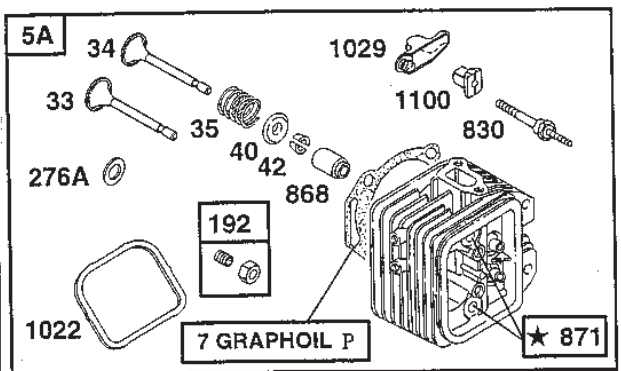

Utgåva Issue 48 - 2014		Cylinder Vevhus Cylinder Crankcase			
Pos. Fig.	Antal Quantity	Art nr Part No	Benämning	Description	Anmärkning Notes
741	1	691530	Timing gear	Timing gear	
812	4	805019	Mutter	Nut	
830	4	691544	Stud	Stud	
868	4	805094	Seal	Seal	
871	4	805084	Valve guide	Valve guide	
1022	2	806039	Packning	Gasket	
1023	2	691494	Ventilkapa	Rocker arm cover	
1025	1	690689	Governor spool	Governor spool	
1026	2	805352	Stötstang (stål)	Push rod (steel)	
1026	2	805617	Stötstang (alum)	Push rod (alum)	
1029	2	691543	Vipparm	Rocker arm	
1033	1	808391	Trunion weldment	Valve overhaul kit	
1100	2	690973	Vipparmsstyrning	Rocker arm pivot