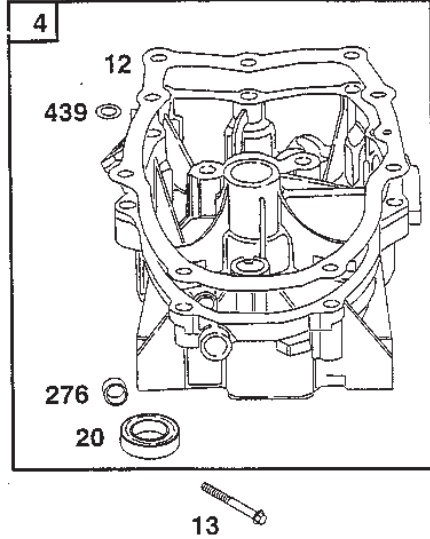

www.stiga.com

Utgåva Issue 48 - 2014		Cylinder Vevhus	Cylinder Crankcase		
Pos. Fig.	Antal Quantity	Art nr Part No	Benämning	Description	Anmärkning Notes
1	1	692545	Cylinder kpl	Cylinder Assy	
2	1	807687	Bussning	Bushing	
3	1	805101	Oil seal	Oil seal	
4	1	808846	Vevhus kpl	Engine sump assy	
5	1	808384	Topplöck	Cylinder Head	Cylinder #2
5	1	808383	Topplöck	Cylinder Head	Cylinder #1
7	2	690888	Topplöckspackning	Cylinder head gasket	
8	1	807795	Vevhusventilation	Breather	
9	1	807688	Packning	Gasket	
10	1	690751	Skruv	Screw	
11	1	690873	Breather Tube	Breather Tube	
12	1	806190	Crankcase gasket	Crankcase gasket	
13	8	805097	Skruv	Screw	
15	1	805870	Oil drain plug	Oil drain plug	
16	1	692172	Crankshaft	Crankshaft	
20	1	805049	Oil seal	Oil seal	
22	9	692540	Skruv	Screw	
25	2	808338	Kolv kpl	Piston Assy	.030 oversize
25	2	808337	Kolv kpl	Piston Assy	.020 oversize
25	2	808336	Kolv kpl	Piston Assy	.010 oversize
25	2	808326	Kolv kpl	Piston Assy	
26	2	807996	Fuel tank assy	Ring set	.030 oversize
26	2	807995	Belt keeper	Ring set	.020 oversize
26	2	807994	Fuel tank assy	Ring set	.010 oversize
26	2	807889	Fuel tank assy	Ring set	
27	4	690683	Lasring	Piston Pin	
28	2	807886	Kolvsprint	Piston Pin	
29	2	807803	Governor gear	Connecting Rod	.020 undersize
29	2	807900	Bearing holder	Connecting Rod	
32	4	690698	Skruv	Screw	
33	2	807681	Exhaust valve	Exhaust valve	
34	2	807680	Insugningsventil	Intake valve	
35	4	805937	Fjäder	Spring	
40	4	805092	Retainer	Retainer	
42	4	807683	Cover	Retainer	
45	4	262679	Valve tappet	Valve tappet	
46	1	691557	Kamaxel	Camshaft	
146	1	94196	Kil	Key	
192	2	807623	Skruv	Screw	
276	6	805420	Bricka	Washer	
276	1	690704	Bricka	Washer	
337	2	9400-0244-00	Tändstift	Spark Plug	Champion RC-12YC
337	2	491055	Spark plug-long thr	Spark plug-long thr.	
377	1	806066	Kil	Key	
383	1	19374	Hylsnyckel	Spark plug wrench	
439	1	692154	Seal o-ring	Seal o-ring	
572	1	690686	Breather baffle	Breather baffle	
635	2	805529	Tändstiftsskydd	Spark plug elbow	
718	2	690684	Sprint	Locating pin	