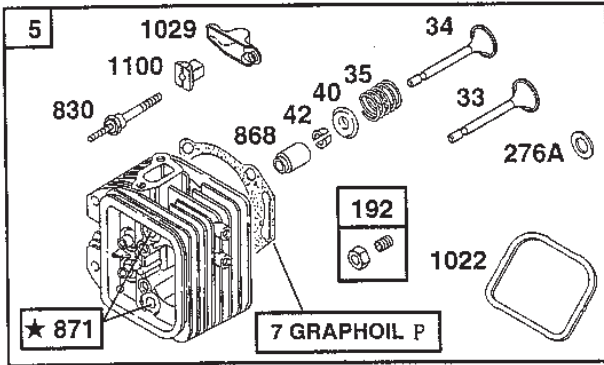

www.stiga.com

Utgåva Issue 48 - 2014		Cylinder Vevhus	Cylinder Crankcase		
Pos. Fig.	Antal Quantity	Art nr Part No	Benämning	Description	Anmärkning Notes
1	1	692545	Cylinder kpl	Cylinder Assy	
2	1	807687	Bussning	Bushing	
3	1	805101	Oil seal	Oil seal	
4	1	808846	Vevhus kpl	Engine sump assy	
5	1	808384	Topplöck	Cylinder Head	Cylinder #2
5	1	808383	Topplöck	Cylinder Head	Cylinder #1
7	2	690888	Topplöckspackning	Cylinder head gasket	
8	1	807795	Vevhusventilation	Breather	
9	1	807688	Packning	Gasket	
10	1	690751	Skruv	Screw	
11	1	690873	Breather Tube	Breather Tube	
12	1	806190	Crankcase gasket	Crankcase gasket	
13	8	805097	Skruv	Screw	
15	1	805870	Oil drain plug	Oil drain plug	
16	1	692172	Crankshaft	Crankshaft	
20	1	805049	Oil seal	Oil seal	
22	9	692540	Skruv	Screw	
25	2	808338	Kolv kpl	Piston Assy	.030 oversize
25	2	808337	Kolv kpl	Piston Assy	.020 oversize
25	2	808336	Kolv kpl	Piston Assy	.010 oversize
25	2	808326	Kolv kpl	Piston Assy	
26	2	807996	Fuel tank assy	Ring set	.030 oversize
26	2	807995	Belt keeper	Ring set	.020 oversize
26	2	807994	Fuel tank assy	Ring set	.010 oversize
26	2	807889	Fuel tank assy	Ring set	
27	4	690683	Lasring	Piston Pin	
28	2	807886	Kolvsprint	Piston Pin	
29	2	807803	Governor gear	Connecting Rod	.020 undersize
29	2	807900	Bearing holder	Connecting Rod	
32	4	690698	Skruv	Screw	
33	2	807681	Exhaust valve	Exhaust valve	
34	2	807680	Insugningsventil	Intake valve	
35	4	805937	Fjäder	Spring	
40	4	805092	Retainer	Retainer	
42	4	807683	Cover	Retainer	
45	4	262679	Valve tappet	Valve tappet	
46	1	691557	Kamaxel	Camshaft	
146	1	94196	Kil	Key	
192	2	807623	Skruv	Screw	
276	6	805420	Bricka	Washer	
276	1	690704	Bricka	Washer	
337	2	9400-0244-00	Tändstift	Spark Plug	Champion RC-12YC
337	2	491055	Spark plug-long thr	Spark plug-long thr.	
377	1	806066	Kil	Key	
383	1	19374	Hylsnyckel	Spark plug wrench	
439	1	692154	Seal o-ring	Seal o-ring	
572	1	690686	Breather baffle	Breather baffle	
635	2	805529	Tändstiftsskydd	Spark plug elbow	
718	2	690684	Sprint	Locating pin	