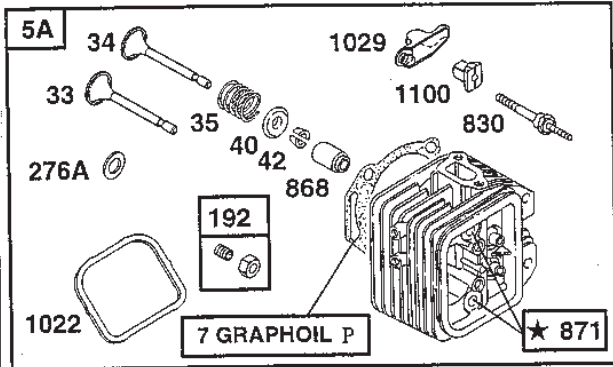

Utgåva Issue 48 - 2014		Cylinder Vevhus	Cylinder Crankcase		
Pos. Fig.	Antal Quantity	Art nr Part No	Benämning	Description	Anmärkning Notes
1	1	692545	Cylinder kpl	Cylinder Assy	
2	1	807687	Bussning	Bushing	
3	1	805101	Oil seal	Oil seal	
4	1	808846	Vevhus kpl	Engine sump assy	
5	1	808384	Topplöck	Cylinder Head	Cylinder #2
5	1	808383	Topplöck	Cylinder Head	Cylinder #1
7	2	690888	Topplöckspackning	Cylinder head gasket	
8	1	807795	Vevhusventilation	Breather	
9	1	807688	Packning	Gasket	
10	1	690751	Skruv	Screw	
11	1	690873	Breather Tube	Breather Tube	
12	1	806190	Crankcase gasket	Crankcase gasket	
13	8	805097	Skruv	Screw	
15	1	805870	Oil drain plug	Oil drain plug	
16	1	692172	Crankshaft	Crankshaft	
20	1	805049	Oil seal	Oil seal	
22	9	692540	Skruv	Screw	
25	2	808338	Kolv kpl	Piston Assy	.030 oversize
25	2	808337	Kolv kpl	Piston Assy	.020 oversize
25	2	808336	Kolv kpl	Piston Assy	.010 oversize
25	2	808326	Kolv kpl	Piston Assy	
26	2	807996	Fuel tank assy	Ring set	.030 oversize
26	2	807995	Belt keeper	Ring set	.020 oversize
26	2	807994	Fuel tank assy	Ring set	.010 oversize
26	2	807889	Fuel tank assy	Ring set	
27	4	690683	Lasring	Piston Pin	
28	2	807886	Kolvsprint	Piston Pin	
29	2	807803	Governor gear	Connecting Rod	.020 undersize
29	2	807900	Bearing holder	Connecting Rod	
32	4	690698	Skruv	Screw	
33	2	807681	Exhaust valve	Exhaust valve	
34	2	807680	Insugningsventil	Intake valve	
35	4	805937	Fjäder	Spring	
40	4	805092	Retainer	Retainer	
42	4	807683	Cover	Retainer	
45	4	262679	Valve tappet	Valve tappet	
46	1	691557	Kamaxel	Camshaft	
146	1	94196	Kil	Key	
192	2	807623	Skruv	Screw	
276	6	805420	Bricka	Washer	
276	1	690704	Bricka	Washer	
337	2	9400-0244-00	Tändstift	Spark Plug	Champion RC-12YC
337	2	491055	Spark plug-long thr	Spark plug-long thr.	
377	1	806066	Kil	Key	
383	1	19374	Hylsnyckel	Spark plug wrench	
439	1	692154	Seal o-ring	Seal o-ring	
572	1	690686	Breather baffle	Breather baffle	
635	2	805529	Tändstiftsskydd	Spark plug elbow	
718	2	690684	Sprint	Locating pin