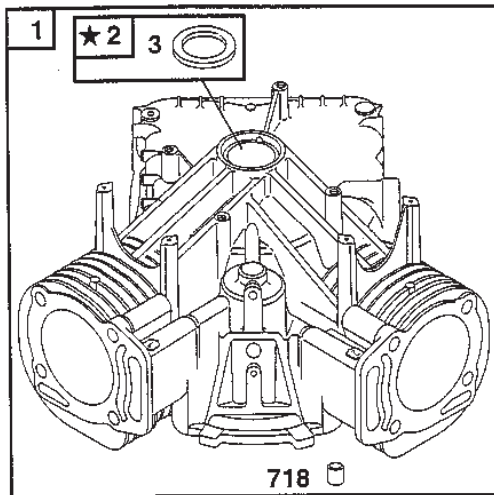

www.stiga.com

Utgåva Issue 48 - 2014		Cylinder Vevhus	Cylinder Crankcase		
Pos. Fig.	Antal Quantity	Art nr Part No	Benämning	Description	Anmärkning Notes
1	1	692545	Cylinder kpl	Cylinder Assy	
2	1	807687	Bussning	Bushing	
3	1	805101	Oil seal	Oil seal	
4	1	808846	Vevhus kpl	Engine sump assy	
5	1	808384	Topplöck	Cylinder Head	Cylinder #2
5	1	808383	Topplöck	Cylinder Head	Cylinder #1
7	2	690888	Topplöckspackning	Cylinder head gasket	
8	1	807795	Vevhusventilation	Breather	
9	1	807688	Packning	Gasket	
10	1	690751	Skruv	Screw	
11	1	690873	Breather Tube	Breather Tube	
12	1	806190	Crankcase gasket	Crankcase gasket	
13	8	805097	Skruv	Screw	
15	1	805870	Oil drain plug	Oil drain plug	
16	1	692172	Crankshaft	Crankshaft	
20	1	805049	Oil seal	Oil seal	
22	9	692540	Skruv	Screw	
25	2	808338	Kolv kpl	Piston Assy	.030 oversize
25	2	808337	Kolv kpl	Piston Assy	.020 oversize
25	2	808336	Kolv kpl	Piston Assy	.010 oversize
25	2	808326	Kolv kpl	Piston Assy	
26	2	807996	Fuel tank assy	Ring set	.030 oversize
26	2	807995	Belt keeper	Ring set	.020 oversize
26	2	807994	Fuel tank assy	Ring set	.010 oversize
26	2	807889	Fuel tank assy	Ring set	
27	4	690683	Lasring	Piston Pin	
28	2	807886	Kolvsprint	Piston Pin	
29	2	807803	Governor gear	Connecting Rod	.020 undersize
29	2	807900	Bearing holder	Connecting Rod	
32	4	690698	Skruv	Screw	
33	2	807681	Exhaust valve	Exhaust valve	
34	2	807680	Insugningsventil	Intake valve	
35	4	805937	Fjäder	Spring	
40	4	805092	Retainer	Retainer	
42	4	807683	Cover	Retainer	
45	4	262679	Valve tappet	Valve tappet	
46	1	691557	Kamaxel	Camshaft	
146	1	94196	Kil	Key	
192	2	807623	Skruv	Screw	
276	6	805420	Bricka	Washer	
276	1	690704	Bricka	Washer	
337	2	9400-0244-00	Tändstift	Spark Plug	Champion RC-12YC
337	2	491055	Spark plug-long thr	Spark plug-long thr.	
377	1	806066	Kil	Key	
383	1	19374	Hylsnyckel	Spark plug wrench	
439	1	692154	Seal o-ring	Seal o-ring	
572	1	690686	Breather baffle	Breather baffle	
635	2	805529	Tändstiftsskydd	Spark plug elbow	
718	2	690684	Sprint	Locating pin	