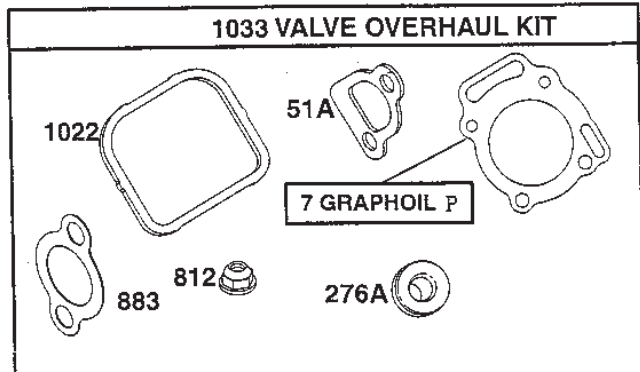

Utgåva Issue 48 - 2014		Cylinder Vevhus	Cylinder Crankcase		
Pos. Fig.	Antal Quantity	Art nr Part No	Benämning	Description	Anmärkning Notes
1	1	692545	Cylinder kpl	Cylinder Assy	
2	1	807687	Bussning	Bushing	
3	1	805101	Oil seal	Oil seal	
4	1	808846	Vevhus kpl	Engine sump assy	
5	1	808384	Topplöck	Cylinder Head	Cylinder #2
5	1	808383	Topplöck	Cylinder Head	Cylinder #1
7	2	690888	Topplöckspackning	Cylinder head gasket	
8	1	807795	Vevhusventilation	Breather	
9	1	807688	Packning	Gasket	
10	1	690751	Skruv	Screw	
11	1	690873	Breather Tube	Breather Tube	
12	1	806190	Crankcase gasket	Crankcase gasket	
13	8	805097	Skruv	Screw	
15	1	805870	Oil drain plug	Oil drain plug	
16	1	692172	Crankshaft	Crankshaft	
20	1	805049	Oil seal	Oil seal	
22	9	692540	Skruv	Screw	
25	2	808338	Kolv kpl	Piston Assy	.030 oversize
25	2	808337	Kolv kpl	Piston Assy	.020 oversize
25	2	808336	Kolv kpl	Piston Assy	.010 oversize
25	2	808326	Kolv kpl	Piston Assy	
26	2	807996	Fuel tank assy	Ring set	.030 oversize
26	2	807995	Belt keeper	Ring set	.020 oversize
26	2	807994	Fuel tank assy	Ring set	.010 oversize
26	2	807889	Fuel tank assy	Ring set	
27	4	690683	Lasring	Piston Pin	
28	2	807886	Kolvsprint	Piston Pin	
29	2	807803	Governor gear	Connecting Rod	.020 undersize
29	2	807900	Bearing holder	Connecting Rod	
32	4	690698	Skruv	Screw	
33	2	807681	Exhaust valve	Exhaust valve	
34	2	807680	Insugningsventil	Intake valve	
35	4	805937	Fjäder	Spring	
40	4	805092	Retainer	Retainer	
42	4	807683	Cover	Retainer	
45	4	262679	Valve tappet	Valve tappet	
46	1	691557	Kamaxel	Camshaft	
146	1	94196	Kil	Key	
192	2	807623	Skruv	Screw	
276	6	805420	Bricka	Washer	
276	1	690704	Bricka	Washer	
337	2	9400-0244-00	Tändstift	Spark Plug	Champion RC-12YC
337	2	491055	Spark plug-long thr	Spark plug-long thr.	
377	1	806066	Kil	Key	
383	1	19374	Hylsnyckel	Spark plug wrench	
439	1	692154	Seal o-ring	Seal o-ring	
572	1	690686	Breather baffle	Breather baffle	
635	2	805529	Tändstiftsskydd	Spark plug elbow	
718	2	690684	Sprint	Locating pin