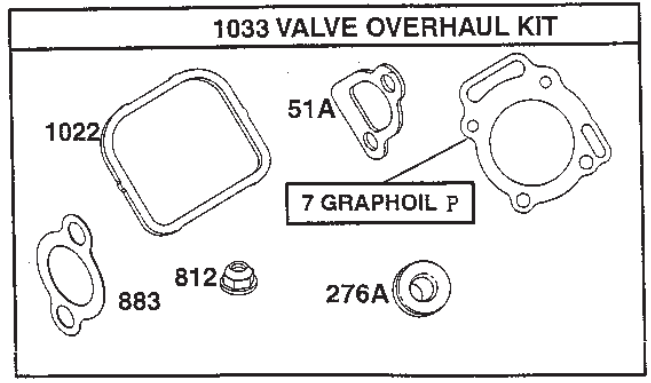

Utgåva Issue 48 - 2014		Cylinder Vevhus Cylinder Crankcase			
Pos. Fig.	Antal Quantity	Art nr Part No	Benämning	Description	Anmärkning Notes
741	1	691530	Timing gear	Timing gear	
812	4	805019	Mutter	Nut	
830	4	691544	Stud	Stud	
868	4	805094	Seal	Seal	
871	4	805084	Valve guide	Valve guide	
1022	2	806039	Packning	Gasket	
1023	2	691494	Ventilkapa	Rocker arm cover	
1025	1	690689	Governor spool	Governor spool	
1026	2	805352	Stötstang (stål)	Push rod (steel)	
1026	2	805617	Stötstang (alum)	Push rod (alum)	
1029	2	691543	Vipparm	Rocker arm	
1033	1	808391	Trunion weldment	Valve overhaul kit	
1100	2	690973	Vipparmsstyrning	Rocker arm pivot