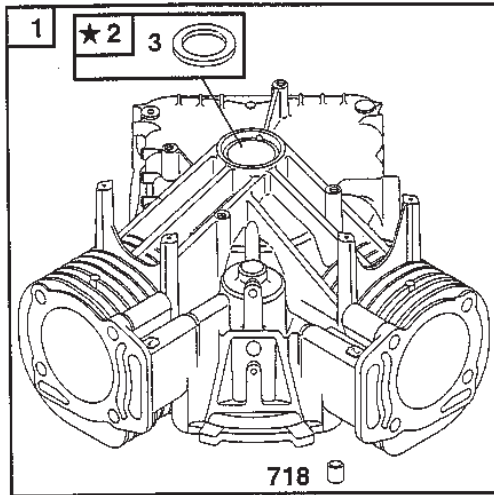

www.stiga.com

Utgåva Issue 48 - 2014		Cylinder Vevhus	Cylinder Crankcase		
Pos. Fig.	Antal Quantity	Art nr Part No	Benämning	Description	Anmärkning Notes
1	1	692545	Cylinder kpl	Cylinder Assy	
2	1	807687	Bussning	Bushing	
3	1	805101	Oil seal	Oil seal	
4	1	808846	Vevhus kpl	Engine sump assy	
5	1	808384	Topplöck	Cylinder Head	Cylinder #2
5	1	808383	Topplöck	Cylinder Head	Cylinder #1
7	2	690888	Topplöckspackning	Cylinder head gasket	
8	1	807795	Vevhusventilation	Breather	
9	1	807688	Packning	Gasket	
10	1	690751	Skruv	Screw	
11	1	690873	Breather Tube	Breather Tube	
12	1	806190	Crankcase gasket	Crankcase gasket	
13	8	805097	Skruv	Screw	
15	1	805870	Oil drain plug	Oil drain plug	
16	1	692172	Crankshaft	Crankshaft	
20	1	805049	Oil seal	Oil seal	
22	9	692540	Skruv	Screw	
25	2	808338	Kolv kpl	Piston Assy	.030 oversize
25	2	808337	Kolv kpl	Piston Assy	.020 oversize
25	2	808336	Kolv kpl	Piston Assy	.010 oversize
25	2	808326	Kolv kpl	Piston Assy	
26	2	807996	Fuel tank assy	Ring set	.030 oversize
26	2	807995	Belt keeper	Ring set	.020 oversize
26	2	807994	Fuel tank assy	Ring set	.010 oversize
26	2	807889	Fuel tank assy	Ring set	
27	4	690683	Lasring	Piston Pin	
28	2	807886	Kolvsprint	Piston Pin	
29	2	807803	Governor gear	Connecting Rod	.020 undersize
29	2	807900	Bearing holder	Connecting Rod	
32	4	690698	Skruv	Screw	
33	2	807681	Exhaust valve	Exhaust valve	
34	2	807680	Insugningsventil	Intake valve	
35	4	805937	Fjäder	Spring	
40	4	805092	Retainer	Retainer	
42	4	807683	Cover	Retainer	
45	4	262679	Valve tappet	Valve tappet	
46	1	691557	Kamaxel	Camshaft	
146	1	94196	Kil	Key	
192	2	807623	Skruv	Screw	
276	6	805420	Bricka	Washer	
276	1	690704	Bricka	Washer	
337	2	9400-0244-00	Tändstift	Spark Plug	Champion RC-12YC
337	2	491055	Spark plug-long thr	Spark plug-long thr.	
377	1	806066	Kil	Key	
383	1	19374	Hylsnyckel	Spark plug wrench	
439	1	692154	Seal o-ring	Seal o-ring	
572	1	690686	Breather baffle	Breather baffle	
635	2	805529	Tändstiftsskydd	Spark plug elbow	
718	2	690684	Sprint	Locating pin	