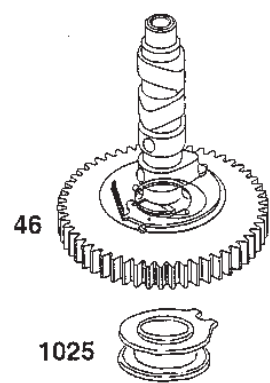

www.stiga.com

Utgåva Issue 48 - 2014		Cylinder Vevhus	Cylinder Crankcase		
Pos. Fig.	Antal Quantity	Art nr Part No	Benämning	Description	Anmärkning Notes
1	1	692545	Cylinder kpl	Cylinder Assy	
2	1	807687	Bussning	Bushing	
3	1	805101	Oil seal	Oil seal	
4	1	808846	Vevhus kpl	Engine sump assy	
5	1	808384	Topplöck	Cylinder Head	Cylinder #2
5	1	808383	Topplöck	Cylinder Head	Cylinder #1
7	2	690888	Topplöckspackning	Cylinder head gasket	
8	1	807795	Vevhusventilation	Breather	
9	1	807688	Packning	Gasket	
10	1	690751	Skruv	Screw	
11	1	690873	Breather Tube	Breather Tube	
12	1	806190	Crankcase gasket	Crankcase gasket	
13	8	805097	Skruv	Screw	
15	1	805870	Oil drain plug	Oil drain plug	
16	1	692172	Crankshaft	Crankshaft	
20	1	805049	Oil seal	Oil seal	
22	9	692540	Skruv	Screw	
25	2	808338	Kolv kpl	Piston Assy	.030 oversize
25	2	808337	Kolv kpl	Piston Assy	.020 oversize
25	2	808336	Kolv kpl	Piston Assy	.010 oversize
25	2	808326	Kolv kpl	Piston Assy	
26	2	807996	Fuel tank assy	Ring set	.030 oversize
26	2	807995	Belt keeper	Ring set	.020 oversize
26	2	807994	Fuel tank assy	Ring set	.010 oversize
26	2	807889	Fuel tank assy	Ring set	
27	4	690683	Lasring	Piston Pin	
28	2	807886	Kolvsprint	Piston Pin	
29	2	807803	Governor gear	Connecting Rod	.020 undersize
29	2	807900	Bearing holder	Connecting Rod	
32	4	690698	Skruv	Screw	
33	2	807681	Exhaust valve	Exhaust valve	
34	2	807680	Insugningsventil	Intake valve	
35	4	805937	Fjäder	Spring	
40	4	805092	Retainer	Retainer	
42	4	807683	Cover	Retainer	
45	4	262679	Valve tappet	Valve tappet	
46	1	691557	Kamaxel	Camshaft	
146	1	94196	Kil	Key	
192	2	807623	Skruv	Screw	
276	6	805420	Bricka	Washer	
276	1	690704	Bricka	Washer	
337	2	9400-0244-00	Tändstift	Spark Plug	Champion RC-12YC
337	2	491055	Spark plug-long thr	Spark plug-long thr.	
377	1	806066	Kil	Key	
383	1	19374	Hylsnyckel	Spark plug wrench	
439	1	692154	Seal o-ring	Seal o-ring	
572	1	690686	Breather baffle	Breather baffle	
635	2	805529	Tändstiftsskydd	Spark plug elbow	
718	2	690684	Sprint	Locating pin	