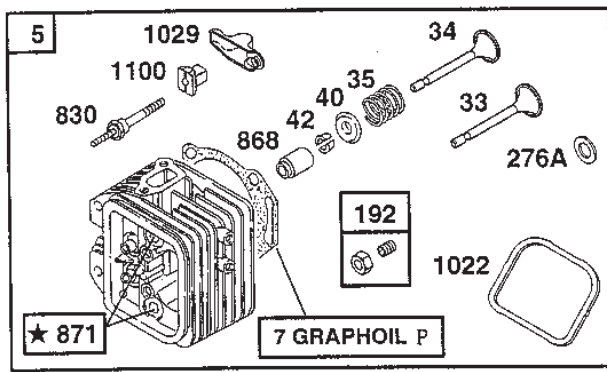

www.stiga.com

Utgåva Issue 48 - 2014		Cylinder Vevhus	Cylinder Crankcase		
Pos. Fig.	Antal Quantity	Art nr Part No	Benämning	Description	Anmärkning Notes
1	1	692545	Cylinder kpl	Cylinder Assy	
2	1	807687	Bussning	Bushing	
3	1	805101	Oil seal	Oil seal	
4	1	808846	Vevhus kpl	Engine sump assy	
5	1	808384	Topplöck	Cylinder Head	Cylinder #2
5	1	808383	Topplöck	Cylinder Head	Cylinder #1
7	2	690888	Topplöckspackning	Cylinder head gasket	
8	1	807795	Vevhusventilation	Breather	
9	1	807688	Packning	Gasket	
10	1	690751	Skruv	Screw	
11	1	690873	Breather Tube	Breather Tube	
12	1	806190	Crankcase gasket	Crankcase gasket	
13	8	805097	Skruv	Screw	
15	1	805870	Oil drain plug	Oil drain plug	
16	1	692172	Crankshaft	Crankshaft	
20	1	805049	Oil seal	Oil seal	
22	9	692540	Skruv	Screw	
25	2	808338	Kolv kpl	Piston Assy	.030 oversize
25	2	808337	Kolv kpl	Piston Assy	.020 oversize
25	2	808336	Kolv kpl	Piston Assy	.010 oversize
25	2	808326	Kolv kpl	Piston Assy	
26	2	807996	Fuel tank assy	Ring set	.030 oversize
26	2	807995	Belt keeper	Ring set	.020 oversize
26	2	807994	Fuel tank assy	Ring set	.010 oversize
26	2	807889	Fuel tank assy	Ring set	
27	4	690683	Lasring	Piston Pin	
28	2	807886	Kolvsprint	Piston Pin	
29	2	807803	Governor gear	Connecting Rod	.020 undersize
29	2	807900	Bearing holder	Connecting Rod	
32	4	690698	Skruv	Screw	
33	2	807681	Exhaust valve	Exhaust valve	
34	2	807680	Insugningsventil	Intake valve	
35	4	805937	Fjäder	Spring	
40	4	805092	Retainer	Retainer	
42	4	807683	Cover	Retainer	
45	4	262679	Valve tappet	Valve tappet	
46	1	691557	Kamaxel	Camshaft	
146	1	94196	Kil	Key	
192	2	807623	Skruv	Screw	
276	6	805420	Bricka	Washer	
276	1	690704	Bricka	Washer	
337	2	9400-0244-00	Tändstift	Spark Plug	Champion RC-12YC
337	2	491055	Spark plug-long thr	Spark plug-long thr.	
377	1	806066	Kil	Key	
383	1	19374	Hylsnyckel	Spark plug wrench	
439	1	692154	Seal o-ring	Seal o-ring	
572	1	690686	Breather baffle	Breather baffle	
635	2	805529	Tändstiftsskydd	Spark plug elbow	
718	2	690684	Sprint	Locating pin	