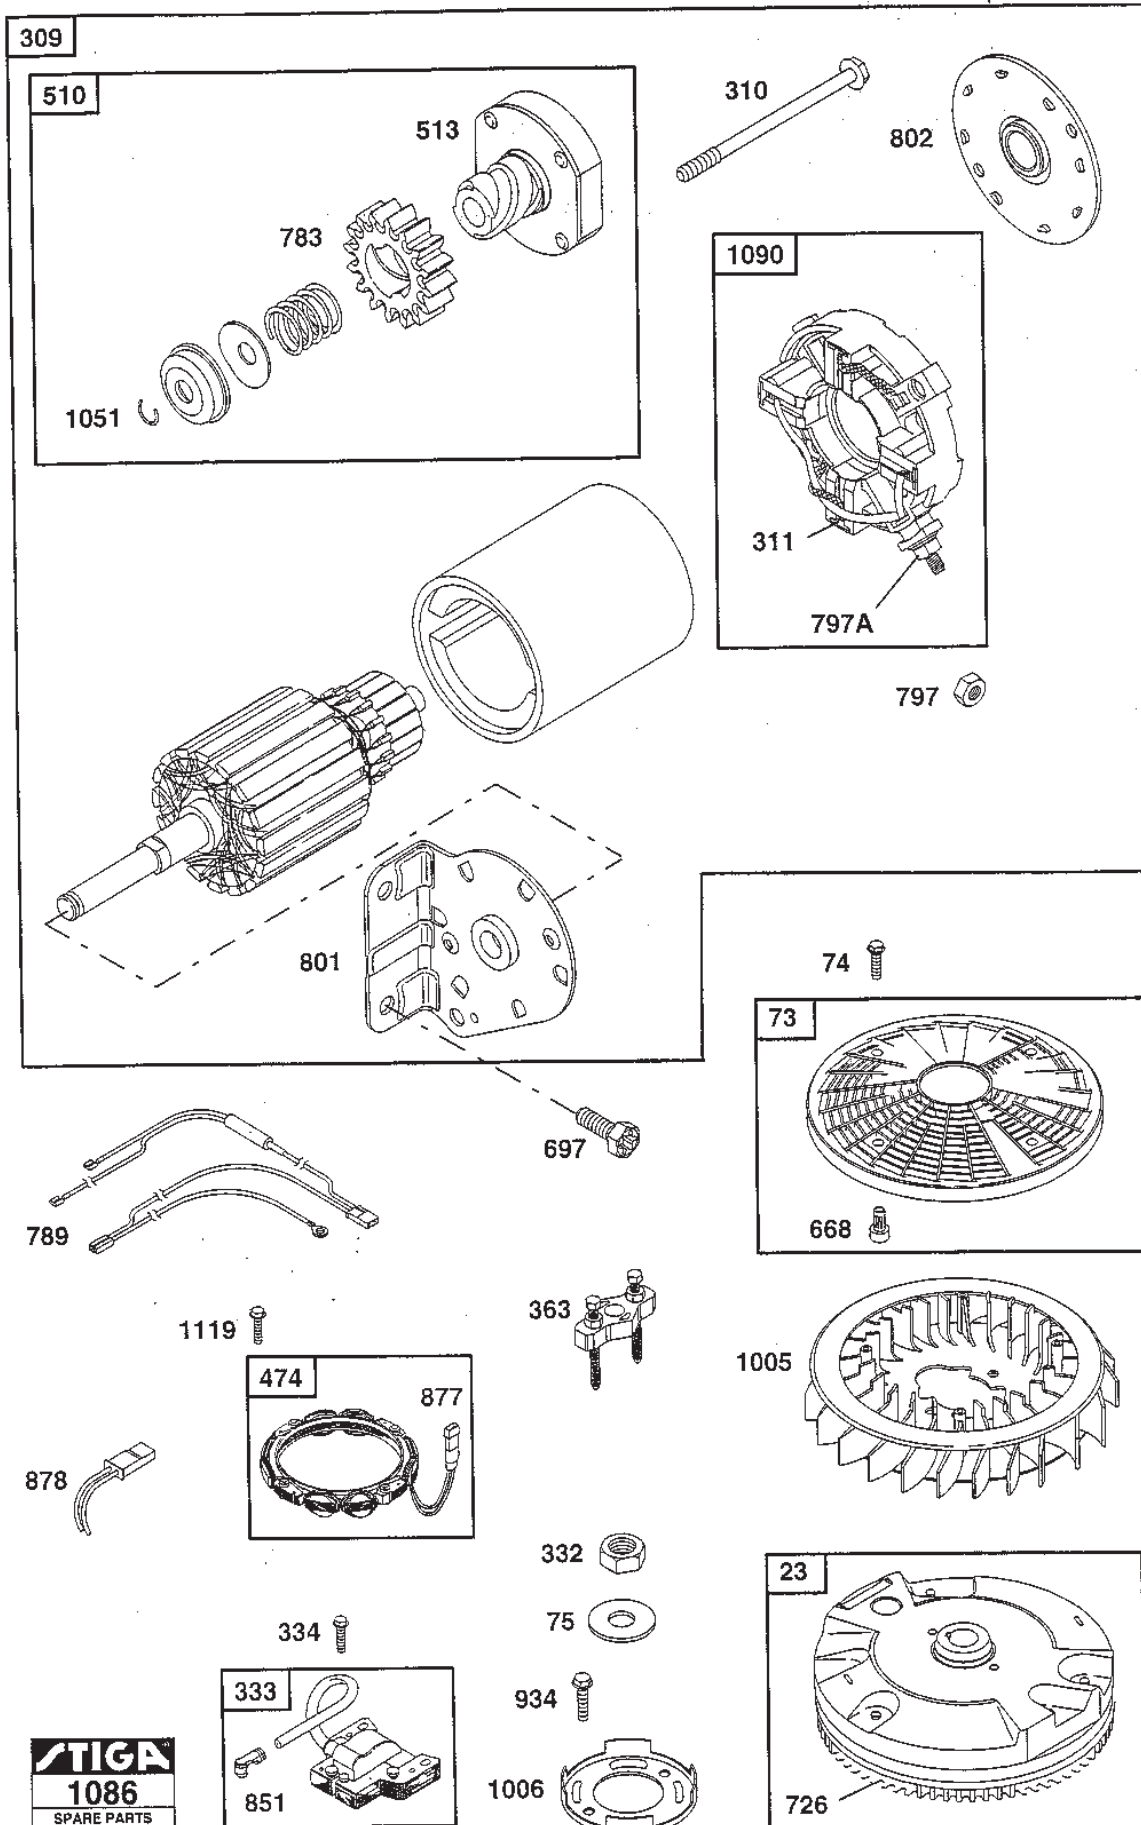

Utgåva Issue 50 - 2014		Startmotor Elsystem		Starter Motor Electric System	
Pos. Fig.	Antal Quantity	Art nr Part No	Benämning	Description	Anmärkning Notes
23	1	691054	Flywheel	Flywheel	
73	1	691055	Skyddsnät	Rotating screen	
74	4	691057	Skruv	Screw	
75	1	691056	Bricka	Washer	
309	1	691262	Starter motor assy	Starter motor assy	
310	2	691263	Bult	Bolt	
311	4	497608	Brush set	Brush set	
332	1	230674	Mutter	Nut	
333	1	691060	Tändsystem	Magneto armature	
334	2	94731	Skruv	Screw	
363	1	691062	Flywheel puller	Flywheel puller	
474	1	393474	Generator	Alternator	
510	1	497606	Startdrev	Drive	
513	1	398003	Koppling kpl	Clutch Ass.Y	
668	4	691215	Distans	Spacer	
697	2	690372	Skruv	Screw	
726	1	499612	Ring gear	Ring gear	
783	1	280104	Drev	Gear	
789	1	691220	Kabelhärva	Wiring harness	
797	1	92278	Mutter	Nut	
797	1	693167	Mutter	Nut	
801	1	691283	Lock	Drive cap	
802	1	497607	Botten	End Cap	
851	2	493880	Terminal	Terminal	
877	1	393456	Connector	Connector	
878	1	393362	Kabelhärva	Harness	
934	2	94627	Skruv	Screw	
1005	1	691243	Flywheel fan	Flywheel fan	
1006	1	691247	Fläkthallare	Fan retainer	
1051	1	263080	Retainer	Retainer	
1090	1	497605	Brush set	Brush set	
1119	2	93621	Skruv	Screw