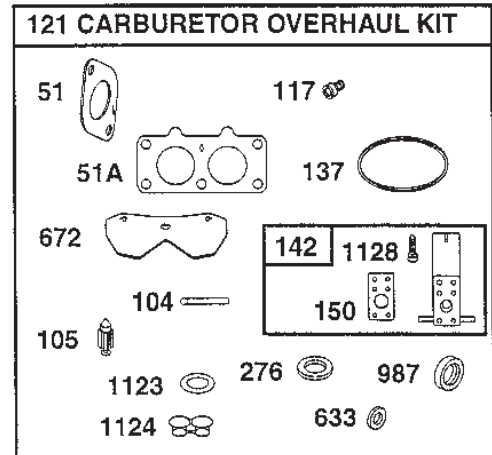

Utgåva Issue 50 - 2014		Förgasare Luftfilter	Carburettor Air Cleaner		
Pos. Fig.	Antal Quantity	Art nr Part No	Benämning	Description	Anmärkning Notes
51	1	690950	Packning	Intake Gasket	
51	1	273487	Packning	Intake Gasket	
95	4	690718	Skruv	Screw	
98	1	499802	Tomgangsjustering	Idle speed kit	
104	1	690984	Flottöraxel	Float hinge pin	
105	1	690985	Nalventil	Float needle valve	
108	1	690986	Choke valve	Choke valve	
117	1	690989	Huvudmunstycke	Main jet	Hög höjd/high alt.
117	1	690232	Huvudmunstycke	Main jet	
121	1	499811	Carb.overhaul kit	Carb.overhaul kit	Märkta/marked F
125	1	499804	Förgasare kpl	Carburettor Assy	
130	2	690993	Gasspjäll	Throttle Valve	
131	1	499805	Spjällsaxeln	Throttle Shaft	
133	1	499806	Carburettor float	Carburettor float	
135	1	499803	Fuel transfer tube	Fuel transfer tube	
137	1	690994	Packning	Gasket	
141	1	499807	Choke shaft kit	Choke shaft kit	
142	1	499808	Carburettor nozzle	Carburettor nozzle	
150	1	690995	Packning	Gasket	
160	1	690996	Solenoid retainer	Solenoid retainer	
163	1	691001	Air cleaner gasket	Air cleaner gasket	
276	2	690997	Bricka	Washer	
304	1	691004	Blower housing	Blower housing	
305	2	691005	Skruv	Screw	
405	4	690960	Skruv	Screw	
418	1	690999	Täckplat	Cover Plate	
445	1	499486	Cartridge filter	Cartridge filter	
447	2	690960	Skruv	Screw	
447	2	94930	Skruv	Screw	
467	2	691008	Knopp	Knob	
573	1	691009	Back plate	Back plate	
633	1	690998	Shaft seal	Shaft seal	
672	1	690234	Packning	Gasket	
703	2	691010	Clip	Clip	
855	1	691011	Air adapter	Air adapter	
865	1	691012	Luftplat	Air guide cover	
865	1	691013	Luftplat	Air guide cover	
865	1	691015	Luftplat	Air guide cover	
947	1	499809	Fuel solenoid	Fuel solenoid	
967	1	273638	Förfilter	Pre-cleaner filter	
968	1	499788	Luftrenarlock	Air Cleaner Cover	
975	1	499810	Flottörhus	Float bowl	
977	1	499812	Packningssats	Carb.gasket set	
987	1	691000	Throttle shaft seal	Throttle shaft seal	
1123	1	690987	O-ringstätning	O-ring seal	
1124	1	690988	O-ringstätning	O-ring seal	
1126	2	690991	Skruv	Screw	
1127	2	690992	Skruv	Screw	
1128	2	690990	Skruv	Screw