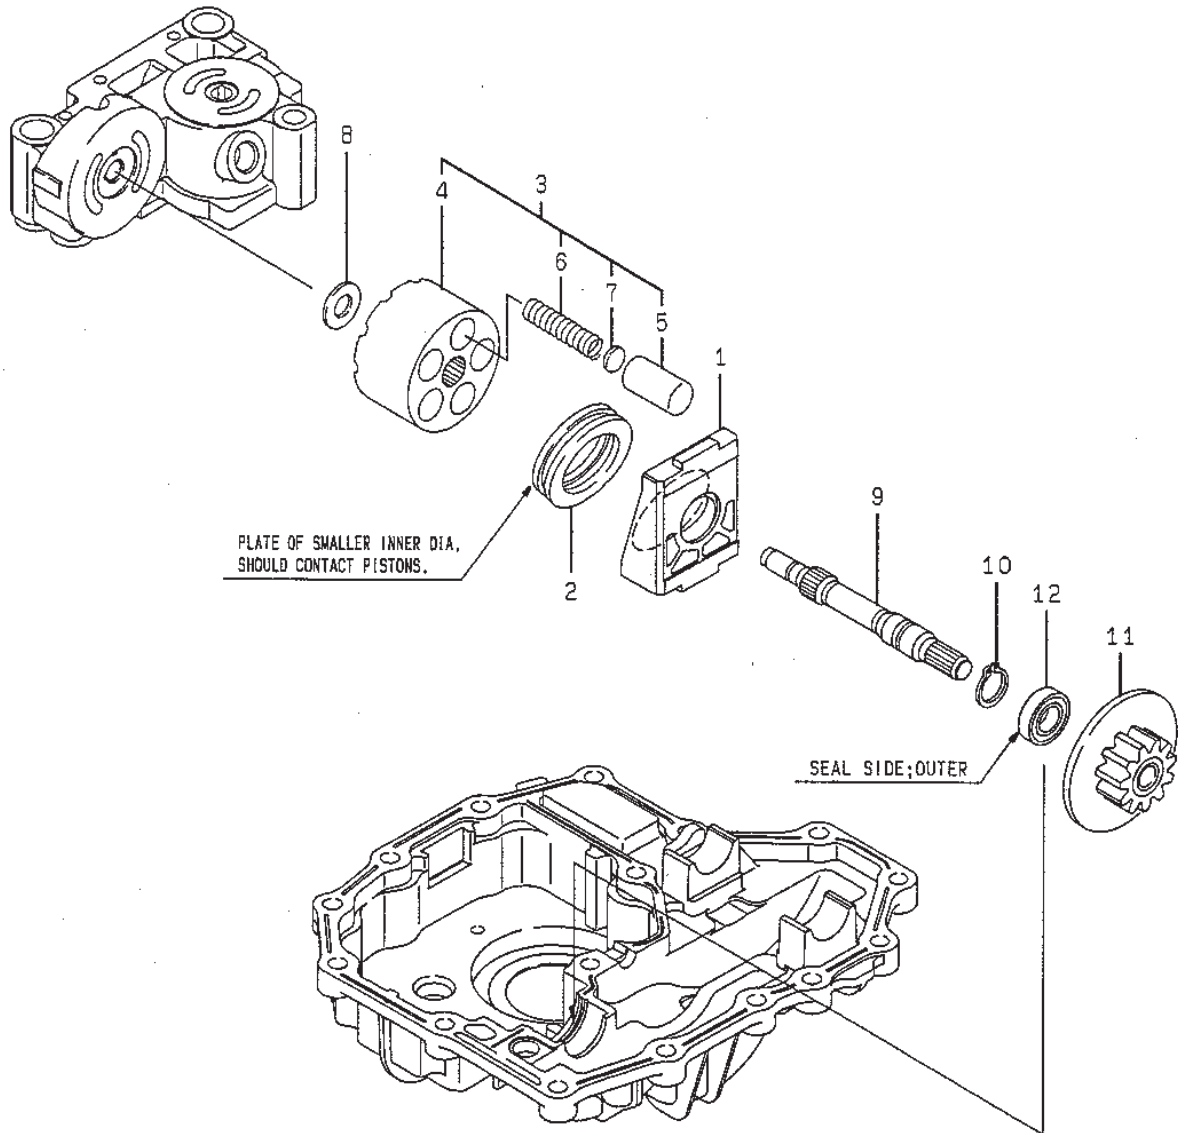

Utgåva Issue 50 - 2014		Transmission			
Pos. Fig.	Antal Quantity	Art nr Part No	Benämning	Description	Anmärkning Notes
1	1	1139-1157-01	Hus	Housing	/K46G
2	1	1139-1054-01	Lager	Bearing	/K46G
3	1	1139-1139-01	Cylinderblock Kpl	Cylinder Block Assy	Inkl. pos 4 - 7/K46G
8	1	1139-1160-01	Bricka	Washer	/K46G
9	1	1139-1247-01	Motoraxel	Motor Shaft	/K46G
10	1	1139-1021-01	Lasring	Snap Ring	/K46G
11	1	1139-1272-01	Motordrev	Motor Gear	/K46G
12	1	1139-1286-01	Kullager	Ball Bearing	/K46G