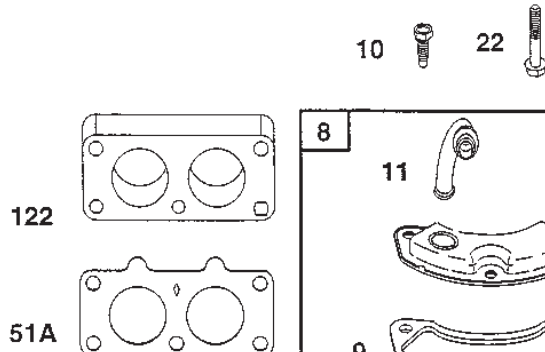

Utgåva Issue 50 - 2014		Cylinder Vevhus	Cylinder Crankcase		
Pos. Fig.	Antal Quantity	Art nr Part No	Benämning	Description	Anmärkning Notes
1	1	690231	Cylinder kpl	Cylinder Assy	
2	1	499585	Bussning	Bushing	
3	1	391086	Tätningring	Seal	
4	1	690069	Vevhus kpl	Engine sump assy	
8	1	499601	Breather assy	Breather assy	
9	1	273370	Packning	Gasket	
10	3	690960	Skruv	Screw	
11	1	690942	Breather Tube	Breather Tube	
12	1	273488	Crankcase gasket	Crankcase gasket	
15	1	690283	Oil drain plug	Oil drain plug	
15	1	94239	Oil drain plug	Oil drain plug	
16	1	691046	Crankshaft	Crankshaft	
20	1	690947	Oil seal	Oil seal	
22	10	690308	Skruv	Screw	
24	1	222698	Kil	Key	
25	2	499591	Kolv kpl	Piston Assy	.030 oversize
25	2	499590	Kolv kpl	Piston Assy	.020 oversize
25	2	499589	Kolv kpl	Piston Assy	.010 oversize
25	2	499588	Kolv kpl	Piston Assy	
26	2	499607	Ring set	Ring set	.030 oversize
26	2	499606	Ring set	Ring set	.020 oversize
26	2	499605	Ring set	Ring set	.010 oversize
26	2	499604	Ring set	Ring set	
27	4	263181	Lasring	Piston Pin	
28	2	690229	Kolvspind	Piston Pin	
29	2	499583	Connecting Rod	Connecting Rod	
32	4	690976	Skruv	Screw	
45	4	262679	Valve tappet	Valve tappet	
46	1	690978	Kamaxel	Camshaft	
50	1	690948	Insugningsrör	Intake Manifold	
51	1	690950	Packning	Intake Gasket	
51	2	273487	Packning	Intake Gasket	
53	4	690951	Stud	Stud	
54	4	94913	Skruv	Screw	
122	1	690952	Distans	Spacer	
146	1	94388	Kil	Key	
250	1	690957	Breather retainer	Breather retainer	
252	1	690956	Oil collector	Oil collector	
552	1	690552	Bussning	Bushing	
654	4	94010	Mutter	Nut	
691	1	690657	Governor shaft seal	Governor shaft seal	
718	2	230192	Stift	Pin	
741	1	690980	Timing gear	Timing gear	
1013	1	690954	Oljefilternippel	Oil filter nipple	
1017	1	690770	Oil pump screen	Oil pump screen	
1026	2	690981	Stötstang (stål)	Push rod (steel)	
1026	2	690982	Stötstang (alum)	Push rod (alum)