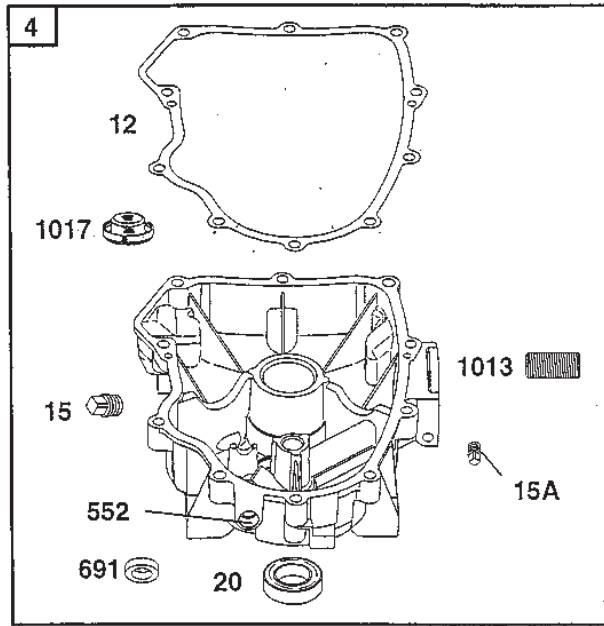

www.stiga.com

Utgåva Issue 50 - 2014		Cylinder Vevhus	Cylinder Crankcase		
Pos. Fig.	Antal Quantity	Art nr Part No	Benämning	Description	Anmärkning Notes
1	1	690231	Cylinder kpl	Cylinder Assy	
2	1	499585	Bussning	Bushing	
3	1	391086	Tätningring	Seal	
4	1	690069	Vevhus kpl	Engine sump assy	
8	1	499601	Breather assy	Breather assy	
9	1	273370	Packning	Gasket	
10	3	690960	Skruv	Screw	
11	1	690942	Breather Tube	Breather Tube	
12	1	273488	Crankcase gasket	Crankcase gasket	
15	1	690283	Oil drain plug	Oil drain plug	
15	1	94239	Oil drain plug	Oil drain plug	
16	1	691046	Crankshaft	Crankshaft	
20	1	690947	Oil seal	Oil seal	
22	10	690308	Skruv	Screw	
24	1	222698	Kil	Key	
25	2	499591	Kolv kpl	Piston Assy	.030 oversize
25	2	499590	Kolv kpl	Piston Assy	.020 oversize
25	2	499589	Kolv kpl	Piston Assy	.010 oversize
25	2	499588	Kolv kpl	Piston Assy	
26	2	499607	Ring set	Ring set	.030 oversize
26	2	499606	Ring set	Ring set	.020 oversize
26	2	499605	Ring set	Ring set	.010 oversize
26	2	499604	Ring set	Ring set	
27	4	263181	Lasring	Piston Pin	
28	2	690229	Kolvspind	Piston Pin	
29	2	499583	Connecting Rod	Connecting Rod	
32	4	690976	Skruv	Screw	
45	4	262679	Valve tappet	Valve tappet	
46	1	690978	Kamaxel	Camshaft	
50	1	690948	Insugningsrör	Intake Manifold	
51	1	690950	Packning	Intake Gasket	
51	2	273487	Packning	Intake Gasket	
53	4	690951	Stud	Stud	
54	4	94913	Skruv	Screw	
122	1	690952	Distans	Spacer	
146	1	94388	Kil	Key	
250	1	690957	Breather retainer	Breather retainer	
252	1	690956	Oil collector	Oil collector	
552	1	690552	Bussning	Bushing	
654	4	94010	Mutter	Nut	
691	1	690657	Governor shaft seal	Governor shaft seal	
718	2	230192	Stift	Pin	
741	1	690980	Timing gear	Timing gear	
1013	1	690954	Oljefilternippel	Oil filter nipple	
1017	1	690770	Oil pump screen	Oil pump screen	
1026	2	690981	Stötstang (stål)	Push rod (steel)	
1026	2	690982	Stötstang (alum)	Push rod (alum)	