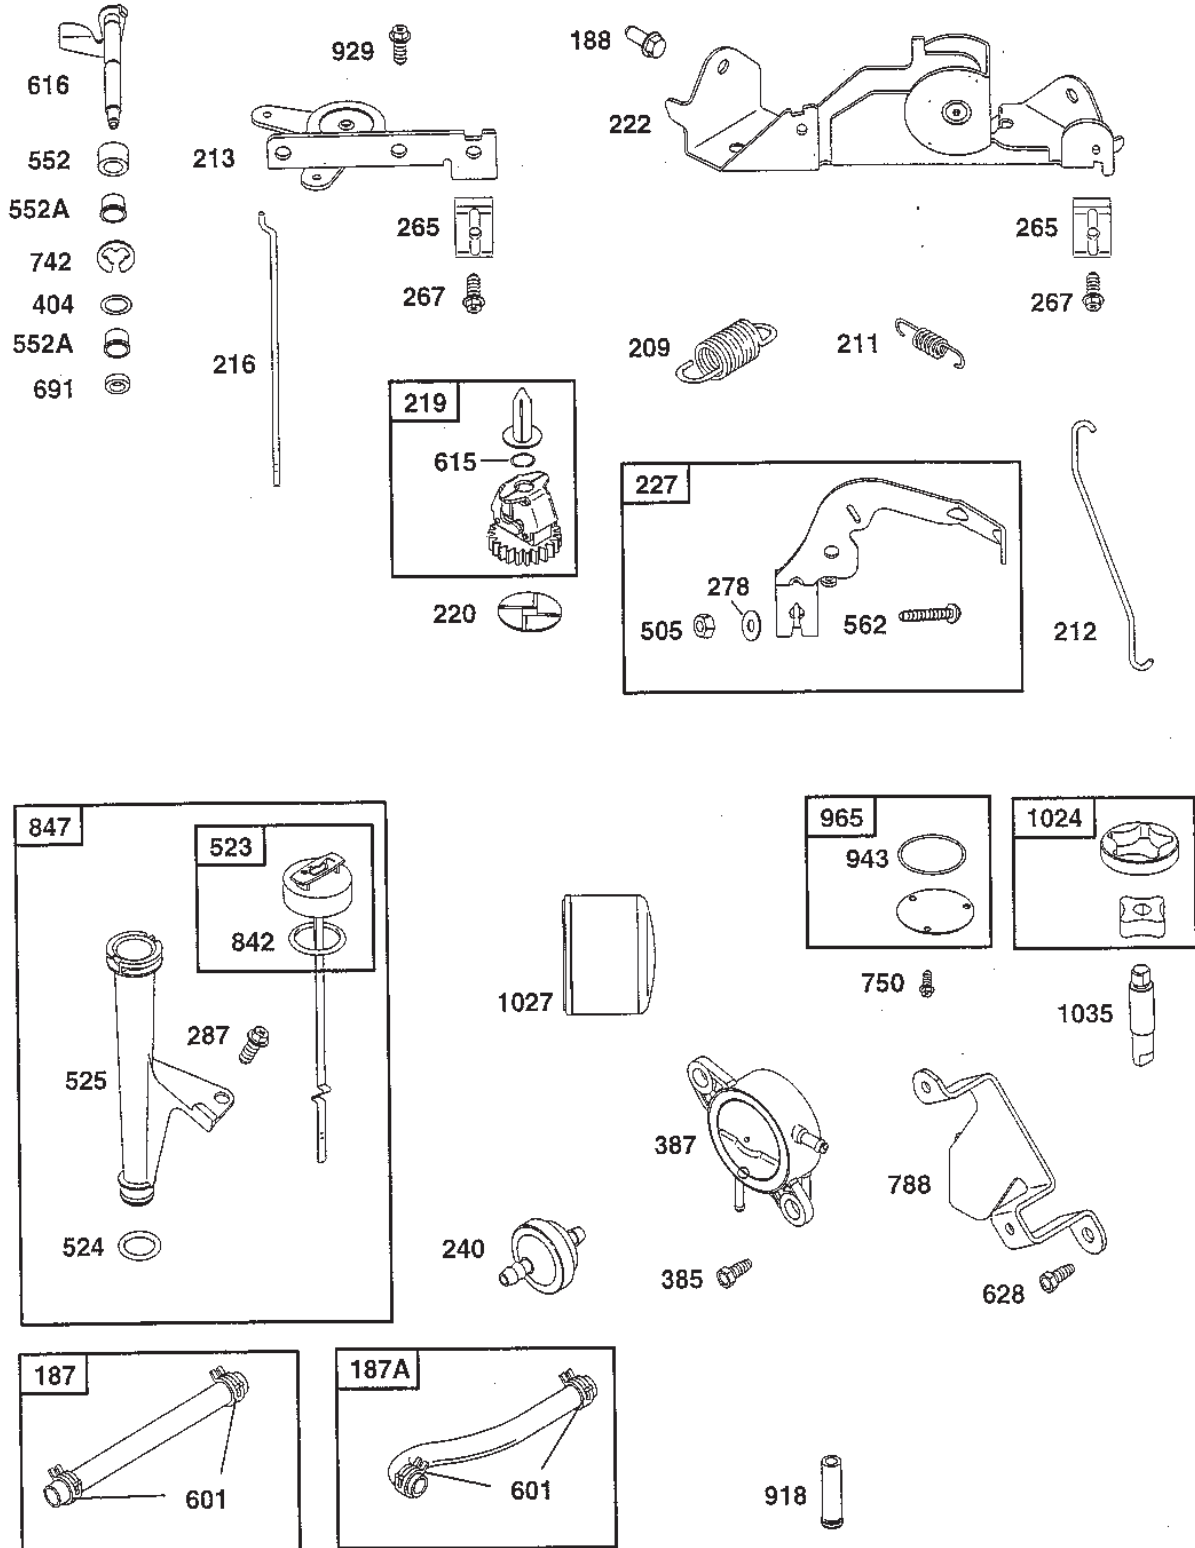

Utgåva Issue 50 - 2014		Regulator Smörjning		Governor Lubrication	
Pos. Fig.	Antal Quantity	Art nr Part No	Benämning	Description	Anmärkning Notes
187	1	691049	Fuel line	Fuel line	
187	1	298049	Fuel line	Fuel line	
188	2	690960	Skruv	Screw	
209	1	263232	Regulatorfjäder	Governor Spring	
211	1	691019	Fjäder	Governed idle spring	
212	1	691020	Gasreglagelänk	Throttle Rod	
213	1	691021	Bracket	Bracket	
216	1	691022	Choke link	Choke link	
219	1	394348	Governor gear	Governor gear	
220	1	690412	Bricka	Washer	
222	1	691023	Fäste	Control Bracket	
227	1	691048	Regulatorarm	Lever	
240	1	493629	Bränslefilter	Fuel Filter	
265	2	221535	Klämma	Clamp	
267	2	691044	Skruv	Screw	
278	1	94942	Bricka	Washer	
287	1	690960	Skruv	Screw	
385	2	690960	Skruv	Screw	
387	1	808656	Packing	Fuel pump	
404	1	690442	Bricka	Washer	
505	1	92278	Mutter	Nut	
523	1	691036	Oljesticka	Dipstick	
524	1	691032	Tube seal	Tube seal	
525	1	691037	Oljepafyllningsrör	Dipstick tube	
552	2	690553	Bussning	Bushing	
552	1	690552	Bussning	Bushing	
562	1	690311	Bult	Bolt	
601	4	95162	Slangklämma	Hose clamp	
615	1	690317	Hallare-reg.axel	Gov.shaft retainer	
616	1	691045	Governor crank	Governor crank	
628	2	690960	Skruv	Screw	
691	1	690657	Governor shaft seal	Governor shaft seal	
742	1	690328	Hallare	E-ring retainer	
750	3	691033	Skruv	Screw	
788	1	691039	Fuel pump bracket	Fuel pump bracket	
842	1	280393	Seal	Seal	
847	1	499602	Oljesticka kpl	Dipstick assy	
918	1	694000	Vacuum hose	Vacuum hose	
929	2	94930	Skruv	Screw	
943	1	690589	O-ringstätning	O-ring seal	
965	1	499613	Oil pump cover	Oil pump cover	
1024	1	499054	Oil pump	Oil pump	
1027	1	492932	Oljefilter	Oil Filter	
1035	1	691042	Pumpaxel	Pump shaft