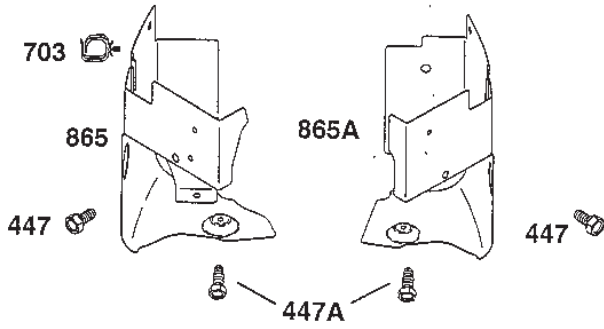

Utgåva Issue 50 - 2014		Förgasare Luftfilter	Carburettor Air Cleaner		
Pos. Fig.	Antal Quantity	Art nr Part No	Benämning	Description	Anmärkning Notes
51	1	690950	Packning	Intake Gasket	
51	1	273487	Packning	Intake Gasket	
95	4	690718	Skruv	Screw	
98	1	499802	Tomgangsjustering	Idle speed kit	
104	1	690984	Flottöraxel	Float hinge pin	
105	1	690985	Nalventil	Float needle valve	
108	1	690986	Choke valve	Choke valve	
117	1	690989	Huvudmunstycke	Main jet	Hög höjd/high alt.
117	1	690232	Huvudmunstycke	Main jet	
121	1	499811	Carb.overhaul kit	Carb.overhaul kit	Märkta/marked F
125	1	499804	Förgasare kpl	Carburettor Assy	
130	2	690993	Gasspjäll	Throttle Valve	
131	1	499805	Spjällsaxeln	Throttle Shaft	
133	1	499806	Carburettor float	Carburettor float	
135	1	499803	Fuel transfer tube	Fuel transfer tube	
137	1	690994	Packning	Gasket	
141	1	499807	Choke shaft kit	Choke shaft kit	
142	1	499808	Carburettor nozzle	Carburettor nozzle	
150	1	690995	Packning	Gasket	
160	1	690996	Solenoid retainer	Solenoid retainer	
163	1	691001	Air cleaner gasket	Air cleaner gasket	
276	2	690997	Bricka	Washer	
304	1	691004	Blower housing	Blower housing	
305	2	691005	Skruv	Screw	
405	4	690960	Skruv	Screw	
418	1	690999	Täckplat	Cover Plate	
445	1	499486	Cartridge filter	Cartridge filter	
447	2	690960	Skruv	Screw	
447	2	94930	Skruv	Screw	
467	2	691008	Knopp	Knob	
573	1	691009	Back plate	Back plate	
633	1	690998	Shaft seal	Shaft seal	
672	1	690234	Packning	Gasket	
703	2	691010	Clip	Clip	
855	1	691011	Air adapter	Air adapter	
865	1	691012	Luftplat	Air guide cover	
865	1	691013	Luftplat	Air guide cover	
865	1	691015	Luftplat	Air guide cover	
947	1	499809	Fuel solenoid	Fuel solenoid	
967	1	273638	Förfilter	Pre-cleaner filter	
968	1	499788	Luftrenarlock	Air Cleaner Cover	
975	1	499810	Flottörhus	Float bowl	
977	1	499812	Packningssats	Carb.gasket set	
987	1	691000	Throttle shaft seal	Throttle shaft seal	
1123	1	690987	O-ringstätning	O-ring seal	
1124	1	690988	O-ringstätning	O-ring seal	
1126	2	690991	Skruv	Screw	
1127	2	690992	Skruv	Screw	
1128	2	690990	Skruv	Screw