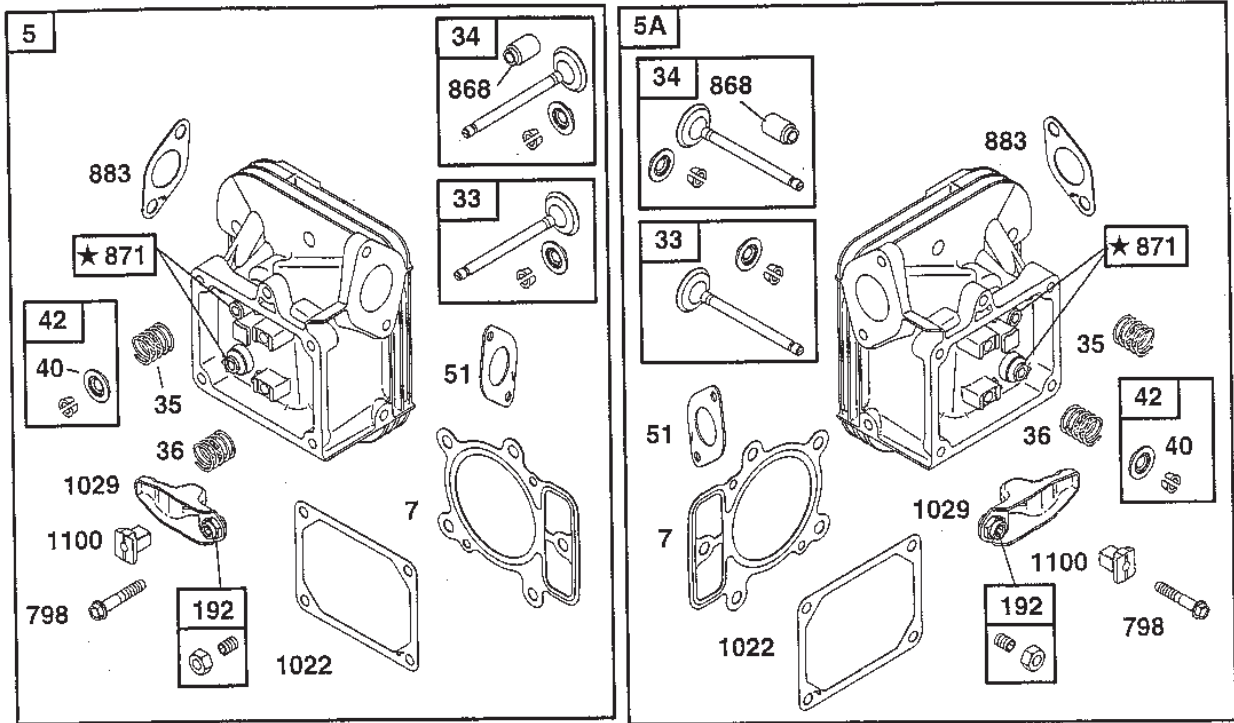

Utgåva Issue 50 - 2014		Topplöck Packningssats		Cylinder Head Gasket Set	
Pos. Fig.	Antal Quantity	Art nr Part No	Benämning	Description	Anmärkning Notes
5	1	499595	Topplöck	Cylinder Head	Cylinder #2
5	1	499587	Topplöck	Cylinder Head	Cylinder #1
7	2	690962	Topplöckspackning	Cylinder head gasket	
13	10	690360	Skruv	Screw	
33	2	499596	Exhaust valve	Exhaust valve	
34	2	499597	Insugningsventil	Intake valve	
35	2	690963	Valve spring	Valve spring	
36	2	690963	Valve spring	Valve spring	
40	2	263215	Valve retainer	Valve retainer	
42	2	499586	Valve keeper	Valve keeper	
51	2	273487	Packning	Intake Gasket	
192	2	690083	Ventiljustering	Rocker arm adjuster	
337	2	691043	Tändstift	Spark plug	
358	1	499889	Packningssats	Engine gasket set	Märkta/marked S
383	1	19374	Hylsnyckel	Spark plug wrench	
635	2	66538	Tändstiftsskydd	Spark plug elbow	
798	2	690967	Skruv	Screw	
868	2	690968	Valve seal	Valve seal	
871	4	690969	Ventilstyrning	Guide bushing	
883	2	690970	Gasket-exhaust	Gasket-exhaust	
914	8	690960	Skruv	Screw	
1022	2	273486	Packning	Rocker cover gasket	
1023	1	499600	Ventilkapa	Rocker arm cover	Cylinder #2
1023	1	499599	Ventilkapa	Rocker arm cover	Cylinder #1
1029	2	690972	Vipparm	Rocker arm	
1033	1	499890	Valve overhaul kit	Valve overhaul kit	
1100	2	690973	Vipparmsstyrning	Rocker arm pivot