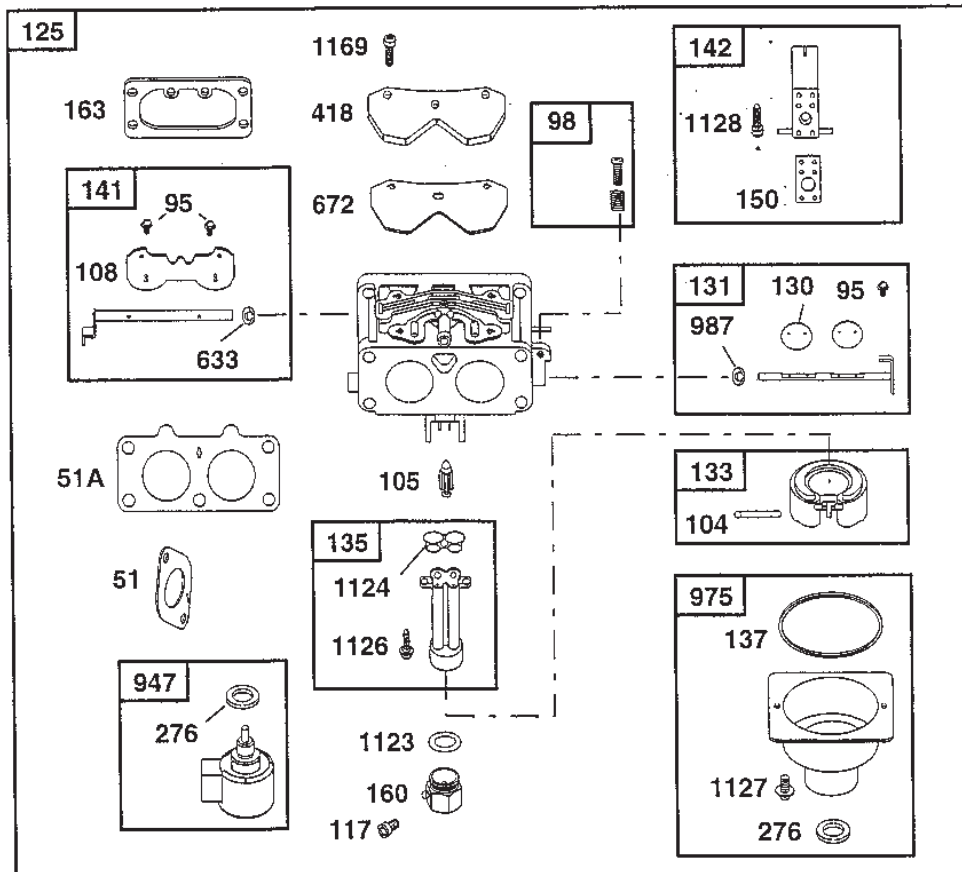

Utgåva Issue 50 - 2014		Förgasare Luftfilter	Carburettor Air Cleaner		
Pos. Fig.	Antal Quantity	Art nr Part No	Benämning	Description	Anmärkning Notes
51	1	690950	Packning	Intake Gasket	
51	1	273487	Packning	Intake Gasket	
95	4	690718	Skruv	Screw	
98	1	499802	Tomgangsjustering	Idle speed kit	
104	1	690984	Flottöraxel	Float hinge pin	
105	1	690985	Nalventil	Float needle valve	
108	1	690986	Choke valve	Choke valve	
117	1	690989	Huvudmunstycke	Main jet	Hög höjd/high alt.
117	1	690232	Huvudmunstycke	Main jet	
121	1	499811	Carb.overhaul kit	Carb.overhaul kit	Märkta/marked F
125	1	499804	Förgasare kpl	Carburettor Assy	
130	2	690993	Gasspjäll	Throttle Valve	
131	1	499805	Spjällsaxeln	Throttle Shaft	
133	1	499806	Carburettor float	Carburettor float	
135	1	499803	Fuel transfer tube	Fuel transfer tube	
137	1	690994	Packning	Gasket	
141	1	499807	Choke shaft kit	Choke shaft kit	
142	1	499808	Carburettor nozzle	Carburettor nozzle	
150	1	690995	Packning	Gasket	
160	1	690996	Solenoid retainer	Solenoid retainer	
163	1	691001	Air cleaner gasket	Air cleaner gasket	
276	2	690997	Bricka	Washer	
304	1	691004	Blower housing	Blower housing	
305	2	691005	Skruv	Screw	
405	4	690960	Skruv	Screw	
418	1	690999	Täckplat	Cover Plate	
445	1	499486	Cartridge filter	Cartridge filter	
447	2	690960	Skruv	Screw	
447	2	94930	Skruv	Screw	
467	2	691008	Knopp	Knob	
573	1	691009	Back plate	Back plate	
633	1	690998	Shaft seal	Shaft seal	
672	1	690234	Packning	Gasket	
703	2	691010	Clip	Clip	
855	1	691011	Air adapter	Air adapter	
865	1	691012	Luftplat	Air guide cover	
865	1	691013	Luftplat	Air guide cover	
865	1	691015	Luftplat	Air guide cover	
947	1	499809	Fuel solenoid	Fuel solenoid	
967	1	273638	Förfilter	Pre-cleaner filter	
968	1	499788	Luftrenarlock	Air Cleaner Cover	
975	1	499810	Flottörhus	Float bowl	
977	1	499812	Packningssats	Carb.gasket set	
987	1	691000	Throttle shaft seal	Throttle shaft seal	
1123	1	690987	O-ringstätning	O-ring seal	
1124	1	690988	O-ringstätning	O-ring seal	
1126	2	690991	Skruv	Screw	
1127	2	690992	Skruv	Screw	
1128	2	690990	Skruv	Screw