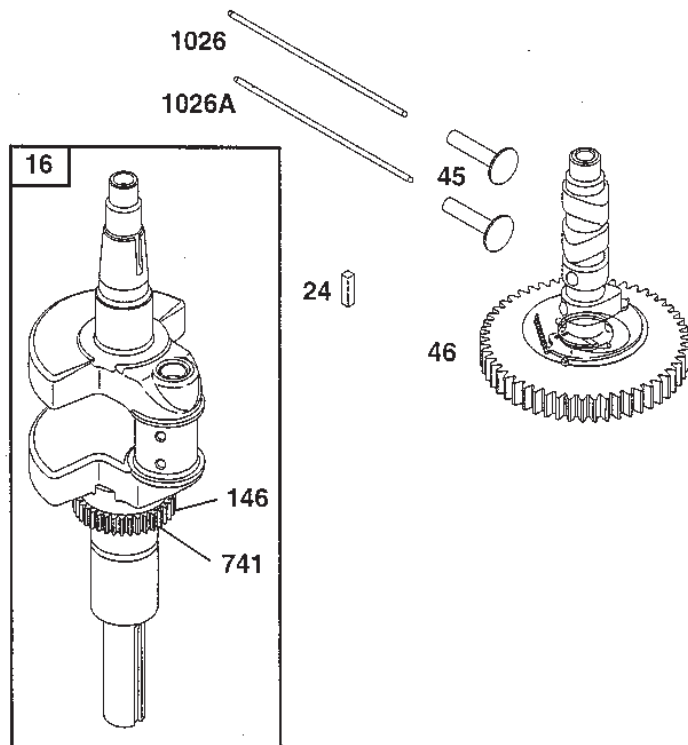

www.stiga.com

Utgåva Issue 50 - 2014		Cylinder Vevhus	Cylinder Crankcase		
Pos. Fig.	Antal Quantity	Art nr Part No	Benämning	Description	Anmärkning Notes
1	1	690231	Cylinder kpl	Cylinder Assy	
2	1	499585	Bussning	Bushing	
3	1	391086	Tätningring	Seal	
4	1	690069	Vevhus kpl	Engine sump assy	
8	1	499601	Breather assy	Breather assy	
9	1	273370	Packning	Gasket	
10	3	690960	Skruv	Screw	
11	1	690942	Breather Tube	Breather Tube	
12	1	273488	Crankcase gasket	Crankcase gasket	
15	1	690283	Oil drain plug	Oil drain plug	
15	1	94239	Oil drain plug	Oil drain plug	
16	1	691046	Crankshaft	Crankshaft	
20	1	690947	Oil seal	Oil seal	
22	10	690308	Skruv	Screw	
24	1	222698	Kil	Key	
25	2	499591	Kolv kpl	Piston Assy	.030 oversize
25	2	499590	Kolv kpl	Piston Assy	.020 oversize
25	2	499589	Kolv kpl	Piston Assy	.010 oversize
25	2	499588	Kolv kpl	Piston Assy	
26	2	499607	Ring set	Ring set	.030 oversize
26	2	499606	Ring set	Ring set	.020 oversize
26	2	499605	Ring set	Ring set	.010 oversize
26	2	499604	Ring set	Ring set	
27	4	263181	Lasring	Piston Pin	
28	2	690229	Kolvspind	Piston Pin	
29	2	499583	Connecting Rod	Connecting Rod	
32	4	690976	Skruv	Screw	
45	4	262679	Valve tappet	Valve tappet	
46	1	690978	Kamaxel	Camshaft	
50	1	690948	Insugningsrör	Intake Manifold	
51	1	690950	Packning	Intake Gasket	
51	2	273487	Packning	Intake Gasket	
53	4	690951	Stud	Stud	
54	4	94913	Skruv	Screw	
122	1	690952	Distans	Spacer	
146	1	94388	Kil	Key	
250	1	690957	Breather retainer	Breather retainer	
252	1	690956	Oil collector	Oil collector	
552	1	690552	Bussning	Bushing	
654	4	94010	Mutter	Nut	
691	1	690657	Governor shaft seal	Governor shaft seal	
718	2	230192	Stift	Pin	
741	1	690980	Timing gear	Timing gear	
1013	1	690954	Oljefilternippel	Oil filter nipple	
1017	1	690770	Oil pump screen	Oil pump screen	
1026	2	690981	Stötstang (stål)	Push rod (steel)	
1026	2	690982	Stötstang (alum)	Push rod (alum)	