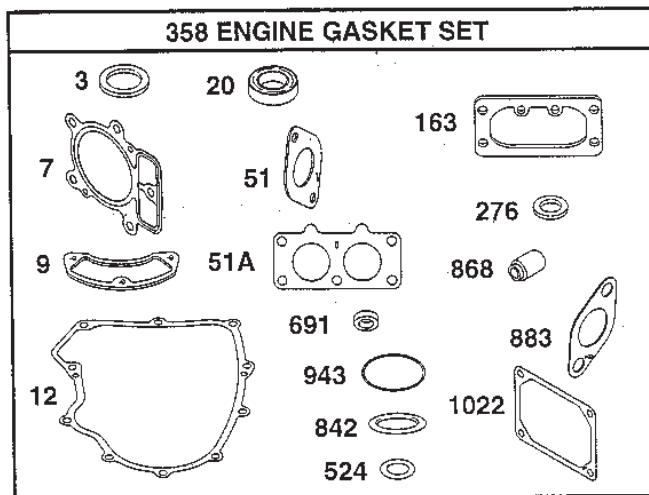

Utgåva Issue 50 - 2014		Topplöck Packningssats		Cylinder Head Gasket Set	
Pos. Fig.	Antal Quantity	Art nr Part No	Benämning	Description	Anmärkning Notes
5	1	499595	Topplöck	Cylinder Head	Cylinder #2
5	1	499587	Topplöck	Cylinder Head	Cylinder #1
7	2	690962	Topplöckspackning	Cylinder head gasket	
13	10	690360	Skruv	Screw	
33	2	499596	Exhaust valve	Exhaust valve	
34	2	499597	Insugningsventil	Intake valve	
35	2	690963	Valve spring	Valve spring	
36	2	690963	Valve spring	Valve spring	
40	2	263215	Valve retainer	Valve retainer	
42	2	499586	Valve keeper	Valve keeper	
51	2	273487	Packning	Intake Gasket	
192	2	690083	Ventiljustering	Rocker arm adjuster	
337	2	691043	Tändstift	Spark plug	
358	1	499889	Packningssats	Engine gasket set	Märkta/marked S
383	1	19374	Hylsnyckel	Spark plug wrench	
635	2	66538	Tändstiftsskydd	Spark plug elbow	
798	2	690967	Skruv	Screw	
868	2	690968	Valve seal	Valve seal	
871	4	690969	Ventilstyrning	Guide bushing	
883	2	690970	Gasket-exhaust	Gasket-exhaust	
914	8	690960	Skruv	Screw	
1022	2	273486	Packning	Rocker cover gasket	
1023	1	499600	Ventilkapa	Rocker arm cover	Cylinder #2
1023	1	499599	Ventilkapa	Rocker arm cover	Cylinder #1
1029	2	690972	Vipparm	Rocker arm	
1033	1	499890	Valve overhaul kit	Valve overhaul kit	
1100	2	690973	Vipparmsstyrning	Rocker arm pivot