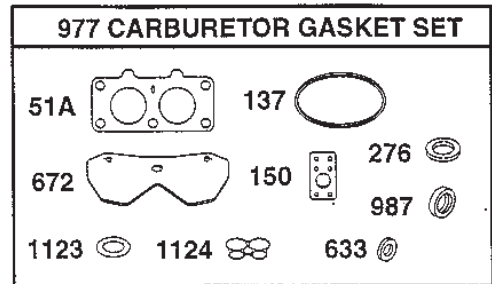

Utgåva Issue 50 - 2014		Förgasare Luftfilter	Carburettor Air Cleaner		
Pos. Fig.	Antal Quantity	Art nr Part No	Benämning	Description	Anmärkning Notes
51	1	690950	Packning	Intake Gasket	
51	1	273487	Packning	Intake Gasket	
95	4	690718	Skruv	Screw	
98	1	499802	Tomgangsjustering	Idle speed kit	
104	1	690984	Flottöraxel	Float hinge pin	
105	1	690985	Nalventil	Float needle valve	
108	1	690986	Choke valve	Choke valve	
117	1	690989	Huvudmunstycke	Main jet	Hög höjd/high alt.
117	1	690232	Huvudmunstycke	Main jet	
121	1	499811	Carb.overhaul kit	Carb.overhaul kit	Märkta/marked F
125	1	499804	Förgasare kpl	Carburettor Assy	
130	2	690993	Gasspjäll	Throttle Valve	
131	1	499805	Spjällsaxeln	Throttle Shaft	
133	1	499806	Carburettor float	Carburettor float	
135	1	499803	Fuel transfer tube	Fuel transfer tube	
137	1	690994	Packning	Gasket	
141	1	499807	Choke shaft kit	Choke shaft kit	
142	1	499808	Carburettor nozzle	Carburettor nozzle	
150	1	690995	Packning	Gasket	
160	1	690996	Solenoid retainer	Solenoid retainer	
163	1	691001	Air cleaner gasket	Air cleaner gasket	
276	2	690997	Bricka	Washer	
304	1	691004	Blower housing	Blower housing	
305	2	691005	Skruv	Screw	
405	4	690960	Skruv	Screw	
418	1	690999	Täckplat	Cover Plate	
445	1	499486	Cartridge filter	Cartridge filter	
447	2	690960	Skruv	Screw	
447	2	94930	Skruv	Screw	
467	2	691008	Knopp	Knob	
573	1	691009	Back plate	Back plate	
633	1	690998	Shaft seal	Shaft seal	
672	1	690234	Packning	Gasket	
703	2	691010	Clip	Clip	
855	1	691011	Air adapter	Air adapter	
865	1	691012	Luftplat	Air guide cover	
865	1	691013	Luftplat	Air guide cover	
865	1	691015	Luftplat	Air guide cover	
947	1	499809	Fuel solenoid	Fuel solenoid	
967	1	273638	Förfilter	Pre-cleaner filter	
968	1	499788	Luftrenarlock	Air Cleaner Cover	
975	1	499810	Flottörhus	Float bowl	
977	1	499812	Packningssats	Carb.gasket set	
987	1	691000	Throttle shaft seal	Throttle shaft seal	
1123	1	690987	O-ringstätning	O-ring seal	
1124	1	690988	O-ringstätning	O-ring seal	
1126	2	690991	Skruv	Screw	
1127	2	690992	Skruv	Screw	
1128	2	690990	Skruv	Screw