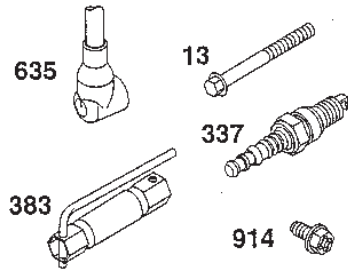

Utgåva Issue 50 - 2014		Topplöck Packningssats		Cylinder Head Gasket Set	
Pos. Fig.	Antal Quantity	Art nr Part No	Benämning	Description	Anmärkning Notes
5	1	499595	Topplöck	Cylinder Head	Cylinder #2
5	1	499587	Topplöck	Cylinder Head	Cylinder #1
7	2	690962	Topplöckspackning	Cylinder head gasket	
13	10	690360	Skruv	Screw	
33	2	499596	Exhaust valve	Exhaust valve	
34	2	499597	Insugningsventil	Intake valve	
35	2	690963	Valve spring	Valve spring	
36	2	690963	Valve spring	Valve spring	
40	2	263215	Valve retainer	Valve retainer	
42	2	499586	Valve keeper	Valve keeper	
51	2	273487	Packning	Intake Gasket	
192	2	690083	Ventiljustering	Rocker arm adjuster	
337	2	691043	Tändstift	Spark plug	
358	1	499889	Packningssats	Engine gasket set	Märkta/marked S
383	1	19374	Hylsnyckel	Spark plug wrench	
635	2	66538	Tändstiftsskydd	Spark plug elbow	
798	2	690967	Skruv	Screw	
868	2	690968	Valve seal	Valve seal	
871	4	690969	Ventilstyrning	Guide bushing	
883	2	690970	Gasket-exhaust	Gasket-exhaust	
914	8	690960	Skruv	Screw	
1022	2	273486	Packning	Rocker cover gasket	
1023	1	499600	Ventilkapa	Rocker arm cover	Cylinder #2
1023	1	499599	Ventilkapa	Rocker arm cover	Cylinder #1
1029	2	690972	Vipparm	Rocker arm	
1033	1	499890	Valve overhaul kit	Valve overhaul kit	
1100	2	690973	Vipparmsstyrning	Rocker arm pivot