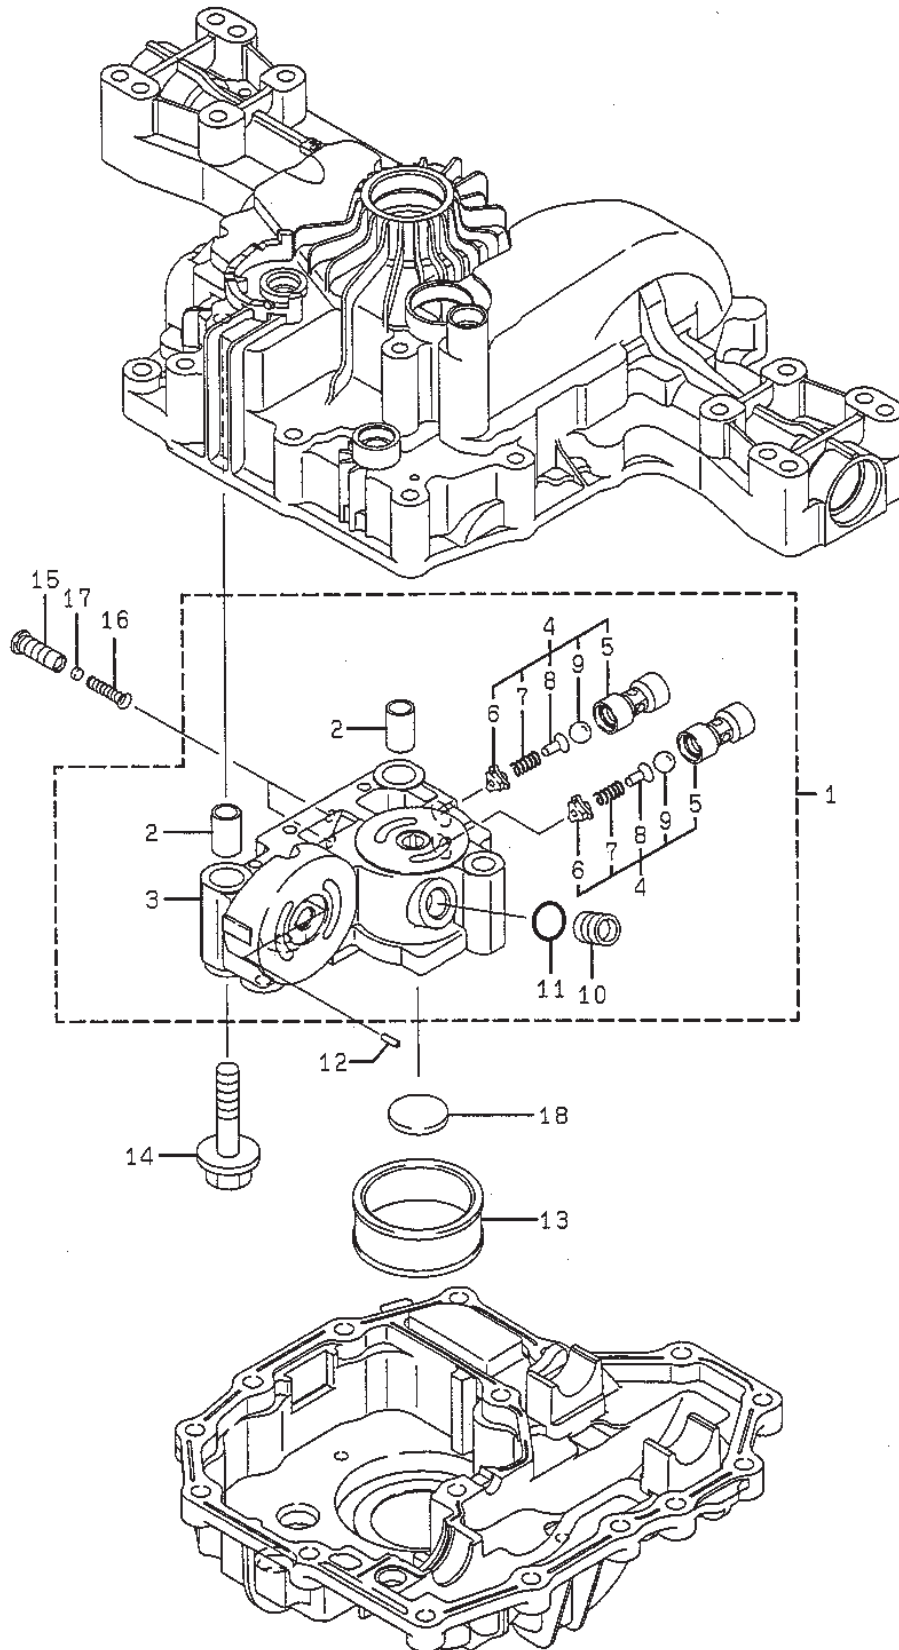

Utgåva Issue 48 - 2014		Transmission			
Pos. Fig.	Antal Quantity	Art nr Part No	Benämning	Description	Anmärkning Notes
1	1	1139-1273-01	Centrumhus Kpl	Center Case Cmp	Inkl. pos 2 - 11/K46G
2	2	1139-1231-01	Stift	Knock Pin	K46G
10	1	1139-1177-01	Plugg	Plug	K46G
11	1	1139-1117-01	O-Ring	O-Ring	K46G
12	1	1139-1158-01	Stift	Pin	K46G
13	1	1139-1063-01	Filter	Filter	K46G
14	3	1139-1294-01	Bult	Bolt	K46G
15	2	1139-1242-01	Ventil	Ids Valve	K46G
16	2	1139-1243-01	Fjäder	Spring	K46G
17	2	1139-1244-01	Filter	Filter	K46G
17	2	1139-1307-01	Filter	Filter	
18	1	1139-1150-01	Magnet	Magnet	K46G