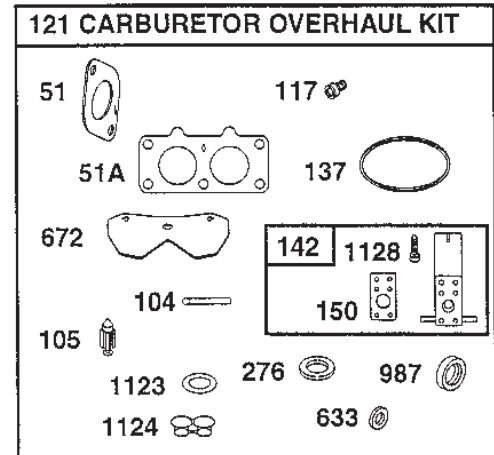

Utgåva Issue 48 - 2014		Regulator Smörjning		Governor Lubrication	
Pos. Fig.	Antal Quantity	Art nr Part No	Benämning	Description	Anmärkning Notes
187	1	691049	Fuel line	Fuel line	
187	1	298049	Fuel line	Fuel line	
188	2	690960	Skruv	Screw	
209	1	263232	Regulatorfjäder	Governor Spring	
211	1	691019	Fjäder	Governed idle spring	
212	1	691020	Gasreglagelänk	Throttle Rod	
213	1	691021	Bracket	Bracket	
216	1	691022	Choke link	Choke link	
219	1	394348	Governor gear	Governor gear	
220	1	690412	Bricka	Washer	
222	1	691023	Fäste	Control Bracket	
227	1	691048	Regulatorarm	Lever	
240	1	493629	Bränslefilter	Fuel Filter	
265	2	221535	Klämma	Clamp	
267	2	691044	Skruv	Screw	
278	1	94942	Bricka	Washer	
287	1	690960	Skruv	Screw	
385	2	690960	Skruv	Screw	
387	1	808656	Packing	Fuel pump	
404	1	690442	Bricka	Washer	
505	1	92278	Mutter	Nut	
523	1	691036	Oljesticka	Dipstick	
524	1	691032	Tube seal	Tube seal	
525	1	691037	Oljepafyllningsrör	Dipstick tube	
552	2	690553	Bussning	Bushing	
552	1	690552	Bussning	Bushing	
562	1	690311	Bult	Bolt	
601	4	95162	Slangklämma	Hose clamp	
615	1	690317	Hallare-reg.axel	Gov.shaft retainer	
616	1	691045	Governor crank	Governor crank	
628	2	690960	Skruv	Screw	
691	1	690657	Governor shaft seal	Governor shaft seal	
742	1	690328	Hallare	E-ring retainer	
750	3	691033	Skruv	Screw	
788	1	691039	Fuel pump bracket	Fuel pump bracket	
842	1	280393	Seal	Seal	
847	1	499602	Oljesticka kpl	Dipstick assy	
918	1	694000	Vacuum hose	Vacuum hose	
929	2	94930	Skruv	Screw	
943	1	690589	O-ringstätning	O-ring seal	
965	1	499613	Oil pump cover	Oil pump cover	
1024	1	499054	Oil pump	Oil pump	
1027	1	492932	Oljefilter	Oil Filter	
1035	1	691042	Pumpaxel	Pump shaft