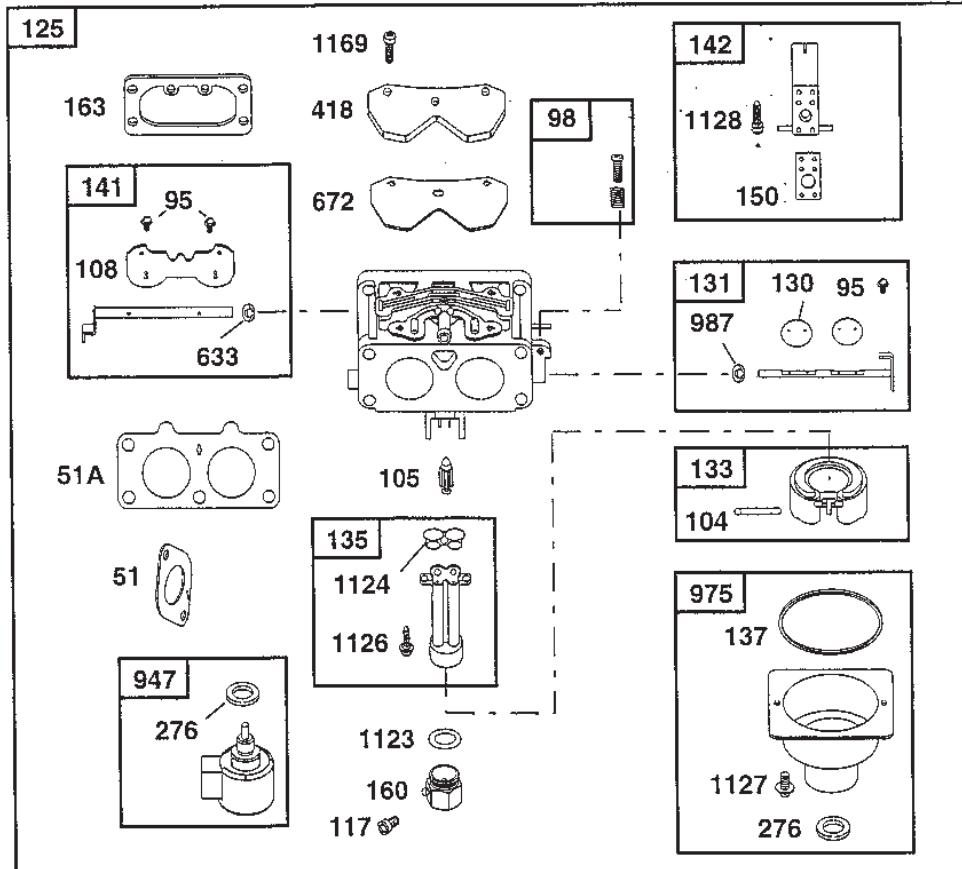

Utgåva Issue 48 - 2014		Regulator Smörjning		Governor Lubrication	
Pos. Fig.	Antal Quantity	Art nr Part No	Benämning	Description	Anmärkning Notes
187	1	691049	Fuel line	Fuel line	
187	1	298049	Fuel line	Fuel line	
188	2	690960	Skruv	Screw	
209	1	263232	Regulatorfjäder	Governor Spring	
211	1	691019	Fjäder	Governed idle spring	
212	1	691020	Gasreglagelänk	Throttle Rod	
213	1	691021	Bracket	Bracket	
216	1	691022	Choke link	Choke link	
219	1	394348	Governor gear	Governor gear	
220	1	690412	Bricka	Washer	
222	1	691023	Fäste	Control Bracket	
227	1	691048	Regulatorarm	Lever	
240	1	493629	Bränslefilter	Fuel Filter	
265	2	221535	Klämma	Clamp	
267	2	691044	Skruv	Screw	
278	1	94942	Bricka	Washer	
287	1	690960	Skruv	Screw	
385	2	690960	Skruv	Screw	
387	1	808656	Packing	Fuel pump	
404	1	690442	Bricka	Washer	
505	1	92278	Mutter	Nut	
523	1	691036	Oljesticka	Dipstick	
524	1	691032	Tube seal	Tube seal	
525	1	691037	Oljepafyllningsrör	Dipstick tube	
552	2	690553	Bussning	Bushing	
552	1	690552	Bussning	Bushing	
562	1	690311	Bult	Bolt	
601	4	95162	Slangklämma	Hose clamp	
615	1	690317	Hallare-reg.axel	Gov.shaft retainer	
616	1	691045	Governor crank	Governor crank	
628	2	690960	Skruv	Screw	
691	1	690657	Governor shaft seal	Governor shaft seal	
742	1	690328	Hallare	E-ring retainer	
750	3	691033	Skruv	Screw	
788	1	691039	Fuel pump bracket	Fuel pump bracket	
842	1	280393	Seal	Seal	
847	1	499602	Oljesticka kpl	Dipstick assy	
918	1	694000	Vacuum hose	Vacuum hose	
929	2	94930	Skruv	Screw	
943	1	690589	O-ringstätning	O-ring seal	
965	1	499613	Oil pump cover	Oil pump cover	
1024	1	499054	Oil pump	Oil pump	
1027	1	492932	Oljefilter	Oil Filter	
1035	1	691042	Pumpaxel	Pump shaft