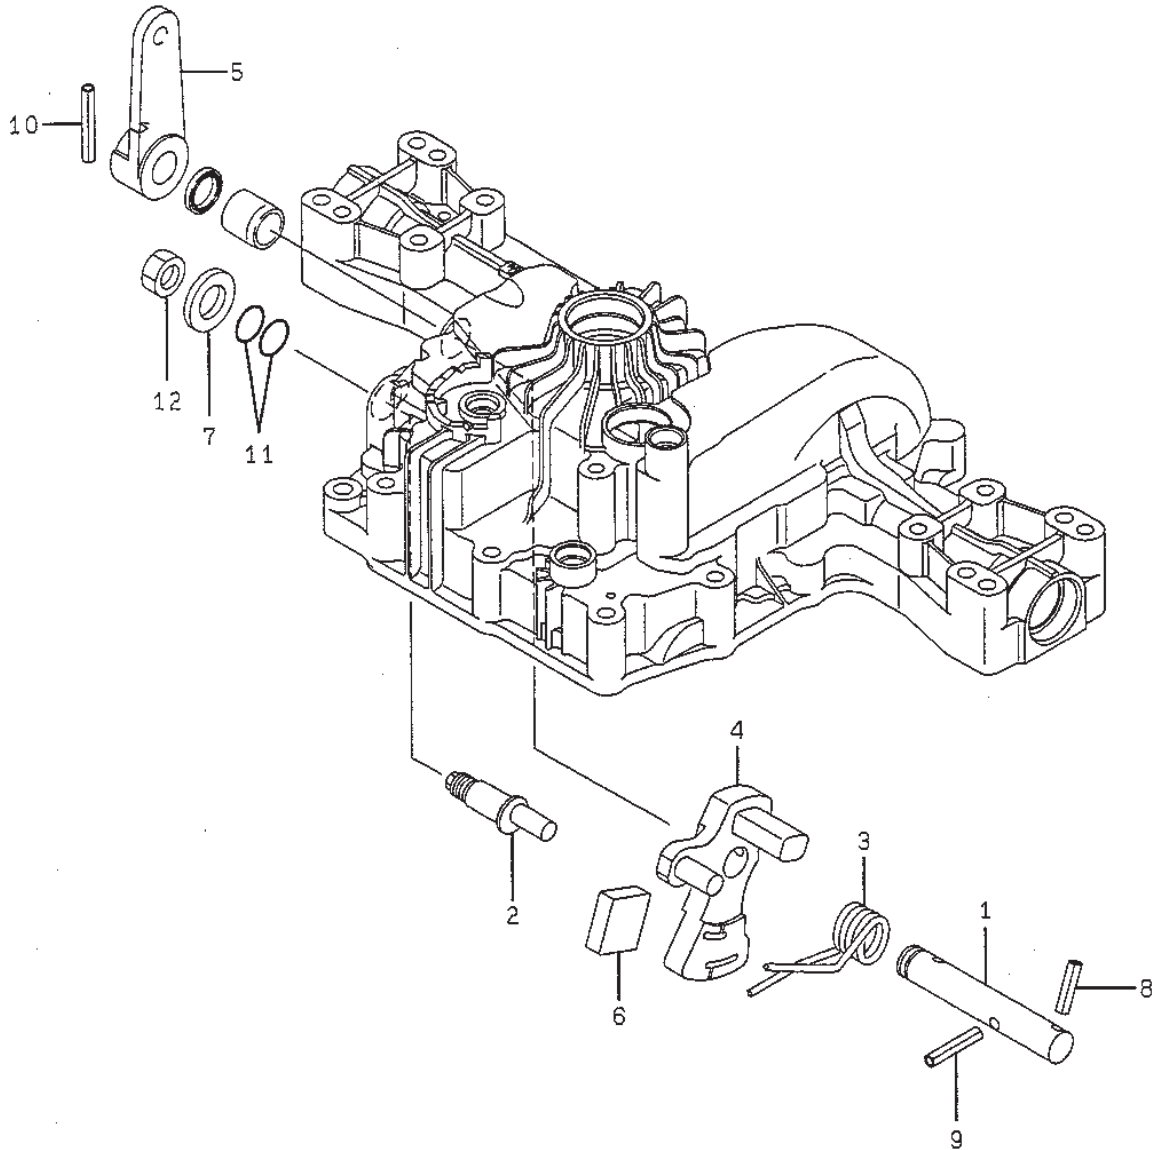

Utgåva Issue 48 - 2014		Transmission			
Pos. Fig.	Antal Quantity	Art nr Part No	Benämning	Description	Anmärkning Notes
1	2	1139-1066-01	Tryckplatta	Use 1139-1141-01	K46G
1	2	1139-1296-01	Tryckplatta	Use 1139-1141-01	
2	1	1139-1067-01	Stänkplatta Kpl	Swash Plate Assy	Inkl. pos 3 - 4/K46G
5	1	1139-1068-01	Lager	Bearing	K46G
6	1	1139-1069-01	Tryckplatta	Thrust Plate	K46G
7	1	1139-1070-01	Tryckplatta	Thrust Plate	K46G