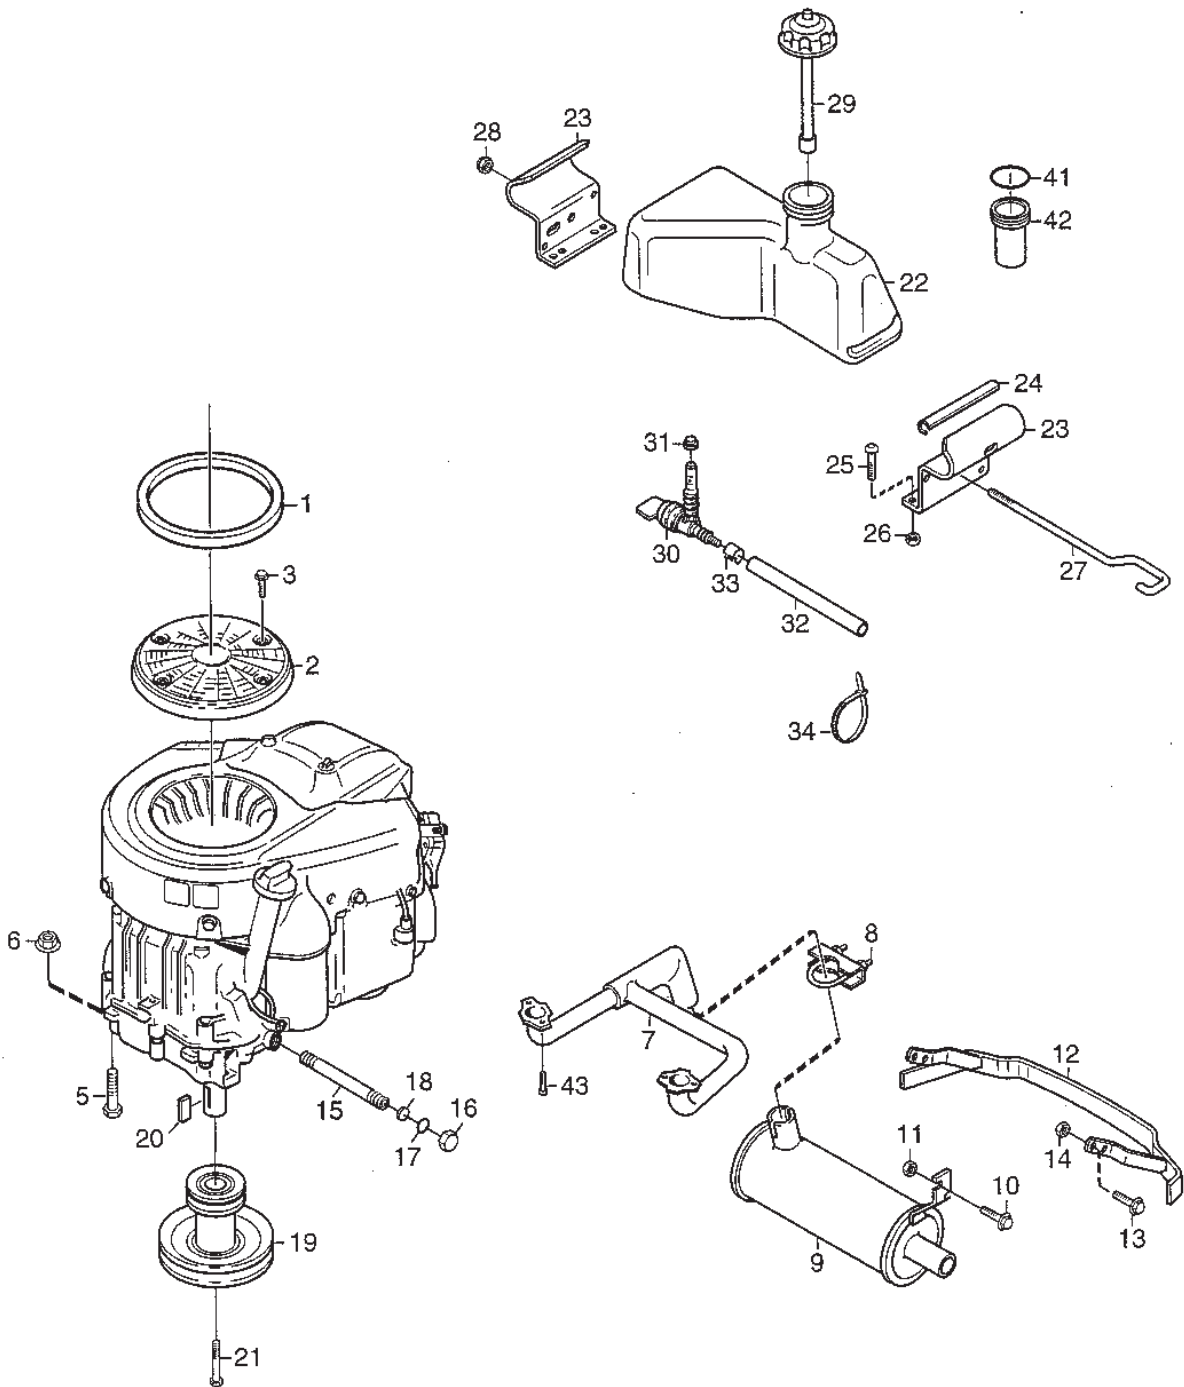

Utgåva Issue 48 - 2014		Hjul Wheels			
Pos. Fig.	Antal Quantity	Art nr Part No	Benämning	Description	Anmärkning Notes
1	2	1134-0075-01	Framaxeltapp	Front Axle	
2	2	9595-0258-00	Spännstift	Locating Pin	
3	2	1134-2668-02	Fälg Med Lager	Rim W.Bearings	
4	1	1134-9026-01	Bussning	Bearing	Sats 4 st/kit of 4
5	2	9545-0116-00	Däck	Tyre	16 x 7.50 - 8
6	2	9545-0500-00	Ventil	Valve Assy.	
7	8	1134-0341-01	Bricka	Washer	
8	2	9599-0080-02	SaxSprint Sp 4*28	Cotter Pin	
9	2	9699-0042-02	Bricka	Washer	
10	2	1134-3175-02	Fälg 7-13	Rim	
11	2	9545-0116-00	Däck	Tyre	16 x 7.50 - 8
12	2	9545-0500-00	Ventil	Valve Assy.	
13	2	9997-0840-16	Skruv	Screw	
14	2	9747-0831-02	Mutter | Lasmutter	Nut	
15	2	1134-2471-01	Kil	Key	
16	2	9598-0003-02	Harnålssprint (Hns 4 Dubbel)	Spring Pin	
99	1	9545-0203-00	Innerslang	Inner Tube	Reservdel/spare part