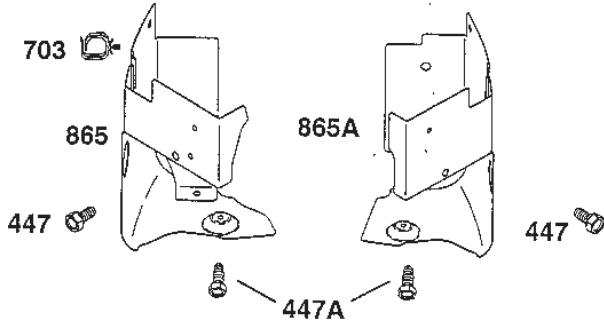

Utgåva Issue 48 - 2014		Regulator Smörjning		Governor Lubrication	
Pos. Fig.	Antal Quantity	Art nr Part No	Benämning	Description	Anmärkning Notes
187	1	691049	Fuel line	Fuel line	
187	1	298049	Fuel line	Fuel line	
188	2	690960	Skruv	Screw	
209	1	263232	Regulatorfjäder	Governor Spring	
211	1	691019	Fjäder	Governed idle spring	
212	1	691020	Gasreglagelänk	Throttle Rod	
213	1	691021	Bracket	Bracket	
216	1	691022	Choke link	Choke link	
219	1	394348	Governor gear	Governor gear	
220	1	690412	Bricka	Washer	
222	1	691023	Fäste	Control Bracket	
227	1	691048	Regulatorarm	Lever	
240	1	493629	Bränslefilter	Fuel Filter	
265	2	221535	Klämma	Clamp	
267	2	691044	Skruv	Screw	
278	1	94942	Bricka	Washer	
287	1	690960	Skruv	Screw	
385	2	690960	Skruv	Screw	
387	1	808656	Packing	Fuel pump	
404	1	690442	Bricka	Washer	
505	1	92278	Mutter	Nut	
523	1	691036	Oljesticka	Dipstick	
524	1	691032	Tube seal	Tube seal	
525	1	691037	Oljepafyllningsrör	Dipstick tube	
552	2	690553	Bussning	Bushing	
552	1	690552	Bussning	Bushing	
562	1	690311	Bult	Bolt	
601	4	95162	Slangklämma	Hose clamp	
615	1	690317	Hallare-reg.axel	Gov.shaft retainer	
616	1	691045	Governor crank	Governor crank	
628	2	690960	Skruv	Screw	
691	1	690657	Governor shaft seal	Governor shaft seal	
742	1	690328	Hallare	E-ring retainer	
750	3	691033	Skruv	Screw	
788	1	691039	Fuel pump bracket	Fuel pump bracket	
842	1	280393	Seal	Seal	
847	1	499602	Oljesticka kpl	Dipstick assy	
918	1	694000	Vacuum hose	Vacuum hose	
929	2	94930	Skruv	Screw	
943	1	690589	O-ringstätning	O-ring seal	
965	1	499613	Oil pump cover	Oil pump cover	
1024	1	499054	Oil pump	Oil pump	
1027	1	492932	Oljefilter	Oil Filter	
1035	1	691042	Pumpaxel	Pump shaft