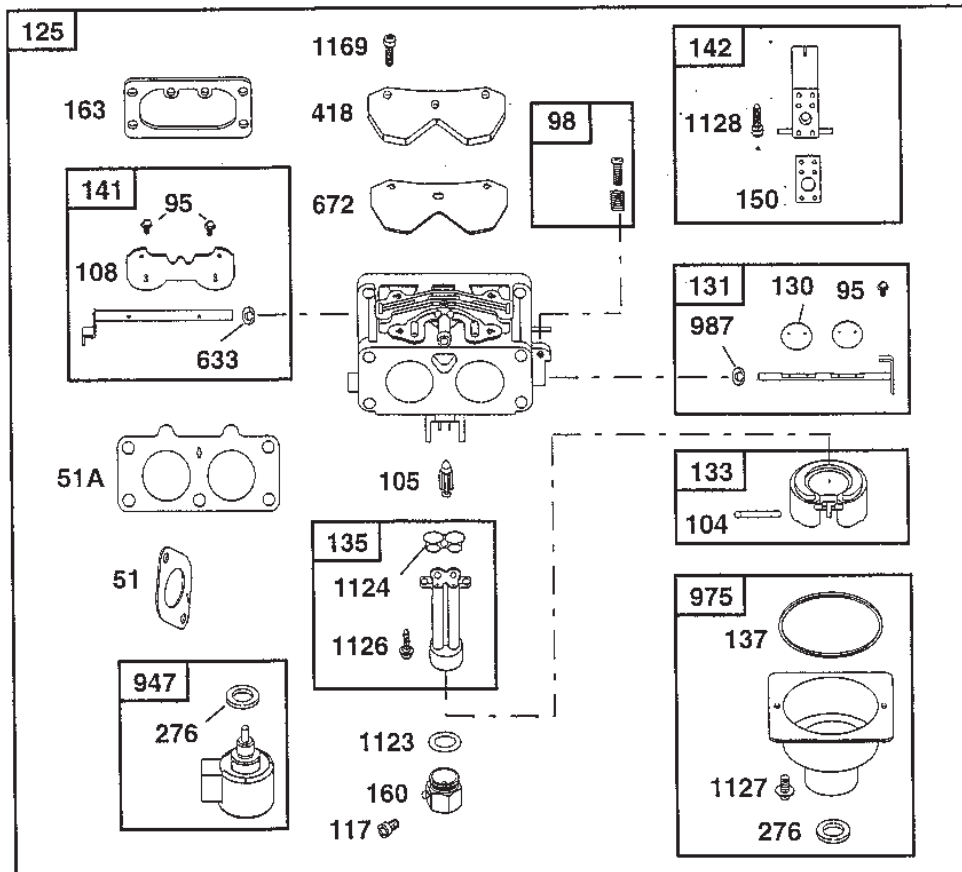

Utgåva Issue 50 - 2014		Regulator Smörjning		Governor Lubrication	
Pos. Fig.	Antal Quantity	Art nr Part No	Benämning	Description	Anmärkning Notes
187	1	691049	Fuel line	Fuel line	
187	1	298049	Fuel line	Fuel line	
188	2	690960	Skruv	Screw	
209	1	263232	Regulatorfjäder	Governor Spring	
211	1	691019	Fjäder	Governed idle spring	
212	1	691020	Gasreglagelänk	Throttle Rod	
213	1	691021	Bracket	Bracket	
216	1	691022	Choke link	Choke link	
219	1	394348	Governor gear	Governor gear	
220	1	690412	Bricka	Washer	
222	1	691023	Fäste	Control Bracket	
227	1	691048	Regulatorarm	Lever	
240	1	493629	Bränslefilter	Fuel Filter	
265	2	221535	Klämma	Clamp	
267	2	691044	Skruv	Screw	
278	1	94942	Bricka	Washer	
287	1	690960	Skruv	Screw	
385	2	690960	Skruv	Screw	
387	1	808656	Packing	Fuel pump	
404	1	690442	Bricka	Washer	
505	1	92278	Mutter	Nut	
523	1	691036	Oljesticka	Dipstick	
524	1	691032	Tube seal	Tube seal	
525	1	691037	Oljepafyllningsrör	Dipstick tube	
552	2	690553	Bussning	Bushing	
552	1	690552	Bussning	Bushing	
562	1	690311	Bult	Bolt	
601	4	95162	Slangklämma	Hose clamp	
615	1	690317	Hallare-reg.axel	Gov.shaft retainer	
616	1	691045	Governor crank	Governor crank	
628	2	690960	Skruv	Screw	
691	1	690657	Governor shaft seal	Governor shaft seal	
742	1	690328	Hallare	E-ring retainer	
750	3	691033	Skruv	Screw	
788	1	691039	Fuel pump bracket	Fuel pump bracket	
842	1	280393	Seal	Seal	
847	1	499602	Oljesticka kpl	Dipstick assy	
918	1	694000	Vacuum hose	Vacuum hose	
929	2	94930	Skruv	Screw	
943	1	690589	O-ringstätning	O-ring seal	
965	1	499613	Oil pump cover	Oil pump cover	
1024	1	499054	Oil pump	Oil pump	
1027	1	492932	Oljefilter	Oil Filter	
1035	1	691042	Pumpaxel	Pump shaft