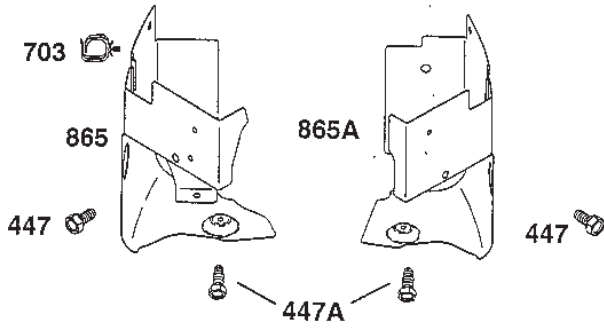

Utgåva Issue 50 - 2014		Regulator Smörjning		Governor Lubrication	
Pos. Fig.	Antal Quantity	Art nr Part No	Benämning	Description	Anmärkning Notes
187	1	691049	Fuel line	Fuel line	
187	1	298049	Fuel line	Fuel line	
188	2	690960	Skruv	Screw	
209	1	263232	Regulatorfjäder	Governor Spring	
211	1	691019	Fjäder	Governed idle spring	
212	1	691020	Gasreglagelänk	Throttle Rod	
213	1	691021	Bracket	Bracket	
216	1	691022	Choke link	Choke link	
219	1	394348	Governor gear	Governor gear	
220	1	690412	Bricka	Washer	
222	1	691023	Fäste	Control Bracket	
227	1	691048	Regulatorarm	Lever	
240	1	493629	Bränslefilter	Fuel Filter	
265	2	221535	Klämma	Clamp	
267	2	691044	Skruv	Screw	
278	1	94942	Bricka	Washer	
287	1	690960	Skruv	Screw	
385	2	690960	Skruv	Screw	
387	1	808656	Packing	Fuel pump	
404	1	690442	Bricka	Washer	
505	1	92278	Mutter	Nut	
523	1	691036	Oljesticka	Dipstick	
524	1	691032	Tube seal	Tube seal	
525	1	691037	Oljepafyllningsrör	Dipstick tube	
552	2	690553	Bussning	Bushing	
552	1	690552	Bussning	Bushing	
562	1	690311	Bult	Bolt	
601	4	95162	Slangklämma	Hose clamp	
615	1	690317	Hallare-reg.axel	Gov.shaft retainer	
616	1	691045	Governor crank	Governor crank	
628	2	690960	Skruv	Screw	
691	1	690657	Governor shaft seal	Governor shaft seal	
742	1	690328	Hallare	E-ring retainer	
750	3	691033	Skruv	Screw	
788	1	691039	Fuel pump bracket	Fuel pump bracket	
842	1	280393	Seal	Seal	
847	1	499602	Oljesticka kpl	Dipstick assy	
918	1	694000	Vacuum hose	Vacuum hose	
929	2	94930	Skruv	Screw	
943	1	690589	O-ringstätning	O-ring seal	
965	1	499613	Oil pump cover	Oil pump cover	
1024	1	499054	Oil pump	Oil pump	
1027	1	492932	Oljefilter	Oil Filter	
1035	1	691042	Pumpaxel	Pump shaft