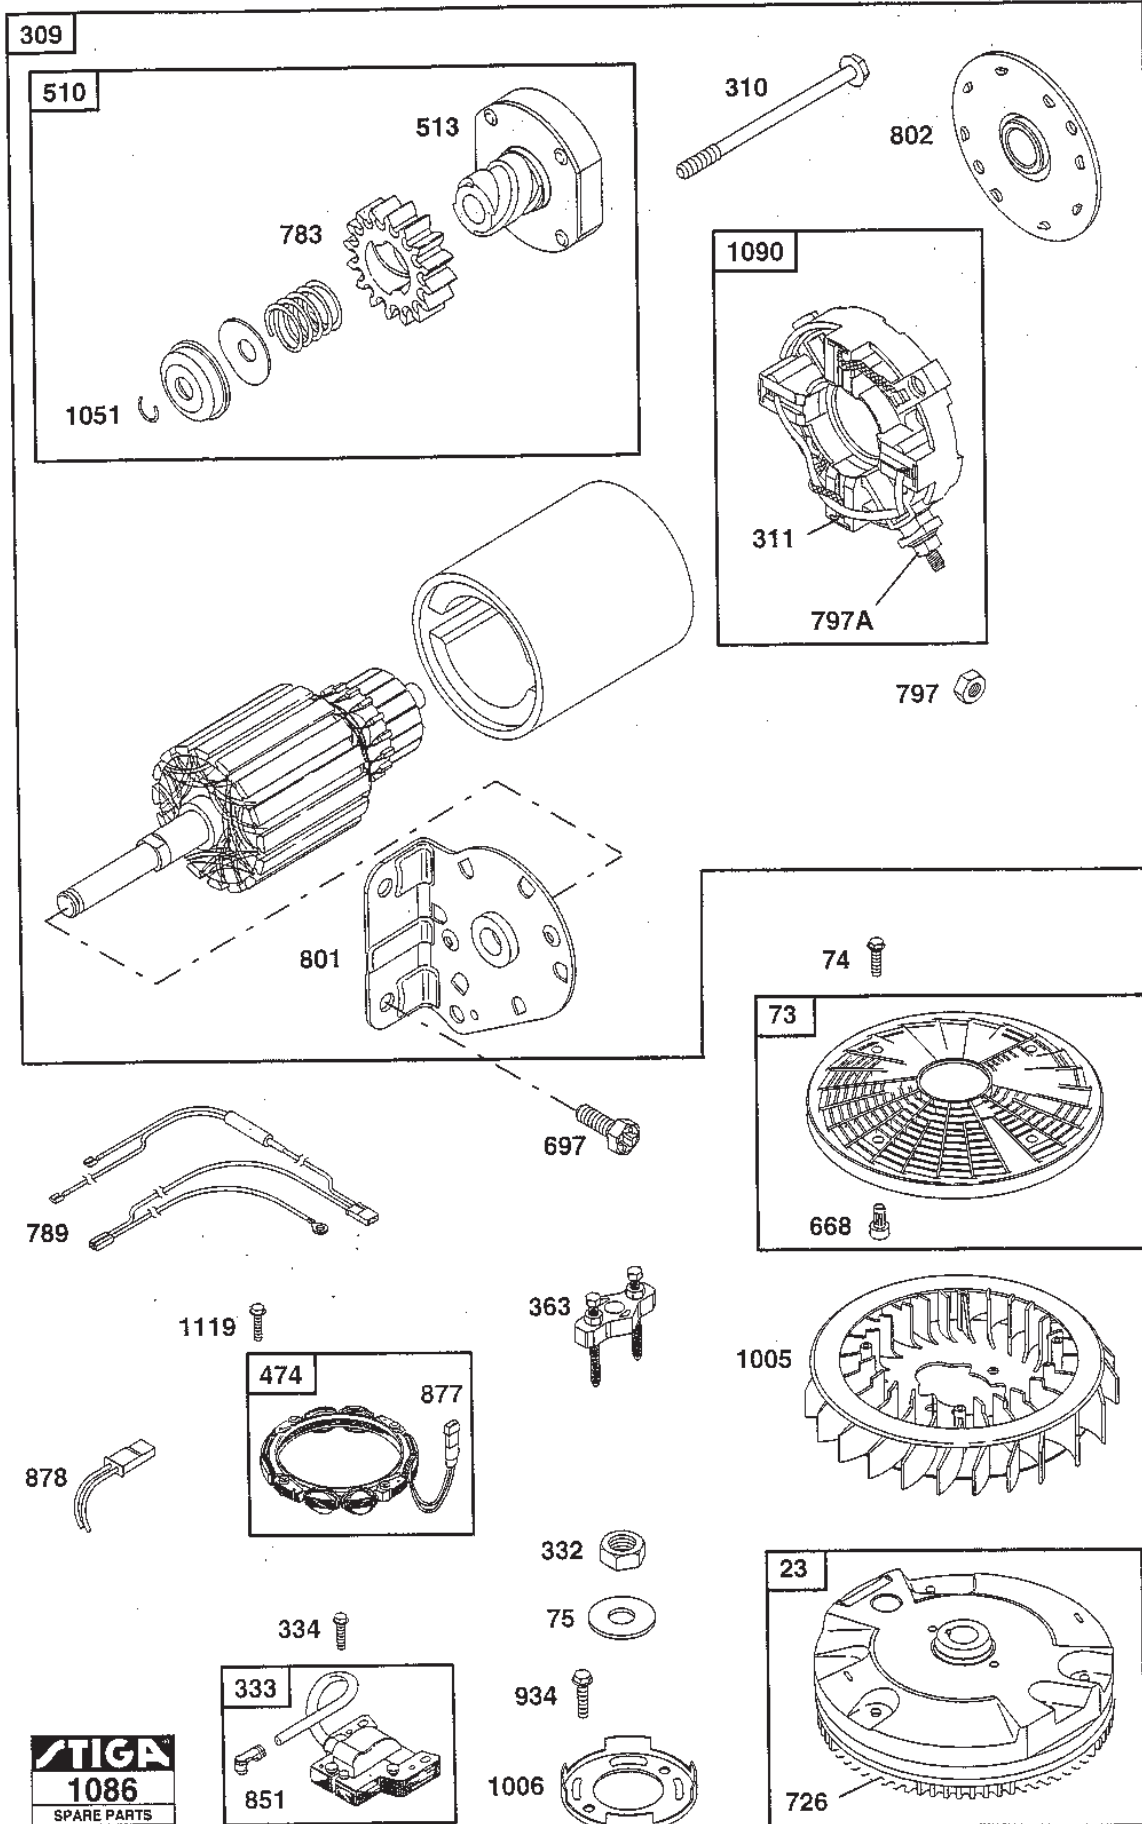

Utgåva Issue 50 - 2014		Startmotor Elsystem		Starter Motor Electric System	
Pos. Fig.	Antal Quantity	Art nr Part No	Benämning	Description	Anmärkning Notes
23	1	691054	Flywheel	Flywheel	
73	1	691055	Skyddsnät	Rotating screen	
74	4	691057	Skruv	Screw	
75	1	691056	Bricka	Washer	
309	1	691262	Starter motor assy	Starter motor assy	
310	2	691263	Bult	Bolt	
311	4	497608	Brush set	Brush set	
332	1	230674	Mutter	Nut	
333	1	691060	Tändsystem	Magneto armature	
334	2	94731	Skruv	Screw	
363	1	691062	Flywheel puller	Flywheel puller	
474	1	393474	Generator	Alternator	
510	1	497606	Startdrev	Drive	
513	1	398003	Koppling kpl	Clutch Ass.Y	
668	4	691215	Distans	Spacer	
697	2	690372	Skruv	Screw	
726	1	499612	Ring gear	Ring gear	
783	1	280104	Drev	Gear	
789	1	691220	Kabelhärva	Wiring harness	
797	1	92278	Mutter	Nut	
797	1	693167	Mutter	Nut	
801	1	691283	Lock	Drive cap	
802	1	497607	Botten	End Cap	
851	2	493880	Terminal	Terminal	
877	1	393456	Connector	Connector	
878	1	393362	Kabelhärva	Harness	
934	2	94627	Skruv	Screw	
1005	1	691243	Flywheel fan	Flywheel fan	
1006	1	691247	Fläkthallare	Fan retainer	
1051	1	263080	Retainer	Retainer	
1090	1	497605	Brush set	Brush set	
1119	2	93621	Skruv	Screw