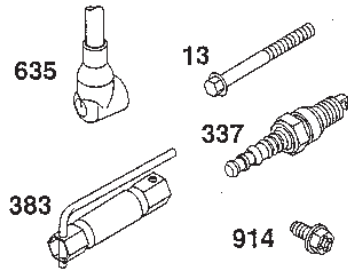

Utgåva Issue 50 - 2014		Cylinder Vevhus		Cylinder Crankcase	
Pos. Fig.	Antal Quantity	Art nr Part No	Benämning	Description	Anmärkning Notes
1	1	690231	Cylinder kpl	Cylinder Assy	
2	1	499585	Bussning	Bushing	
3	1	391086	Tätningring	Seal	
4	1	690069	Vevhus kpl	Engine sump assy	
8	1	499601	Breather assy	Breather assy	
9	1	273370	Packning	Gasket	
10	3	690960	Skruv	Screw	
11	1	690942	Breather Tube	Breather Tube	
12	1	273488	Crankcase gasket	Crankcase gasket	
15	1	690283	Oil drain plug	Oil drain plug	
15	1	94239	Oil drain plug	Oil drain plug	
16	1	691046	Crankshaft	Crankshaft	
20	1	690947	Oil seal	Oil seal	
22	10	690308	Skruv	Screw	
24	1	222698	Kil	Key	
25	2	499591	Kolv kpl	Piston Assy	.030 oversize
25	2	499590	Kolv kpl	Piston Assy	.020 oversize
25	2	499589	Kolv kpl	Piston Assy	.010 oversize
25	2	499588	Kolv kpl	Piston Assy	
26	2	499607	Ring set	Ring set	.030 oversize
26	2	499606	Ring set	Ring set	.020 oversize
26	2	499605	Ring set	Ring set	.010 oversize
26	2	499604	Ring set	Ring set	
27	4	263181	Lasring	Piston Pin	
28	2	690229	Kolvspind	Piston Pin	
29	2	499583	Connecting Rod	Connecting Rod	
32	4	690976	Skruv	Screw	
45	4	262679	Valve tappet	Valve tappet	
46	1	690978	Kamaxel	Camshaft	
50	1	690948	Insugningsrör	Intake Manifold	
51	1	690950	Packning	Intake Gasket	
51	2	273487	Packning	Intake Gasket	
53	4	690951	Stud	Stud	
54	4	94913	Skruv	Screw	
122	1	690952	Distans	Spacer	
146	1	94388	Kil	Key	
250	1	690957	Breather retainer	Breather retainer	
252	1	690956	Oil collector	Oil collector	
552	1	690552	Bussning	Bushing	
654	4	94010	Mutter	Nut	
691	1	690657	Governor shaft seal	Governor shaft seal	
718	2	230192	Stift	Pin	
741	1	690980	Timing gear	Timing gear	
1013	1	690954	Oljefilternippel	Oil filter nipple	
1017	1	690770	Oil pump screen	Oil pump screen	
1026	2	690981	Stötstang (stål)	Push rod (steel)	
1026	2	690982	Stötstang (alum)	Push rod (alum)