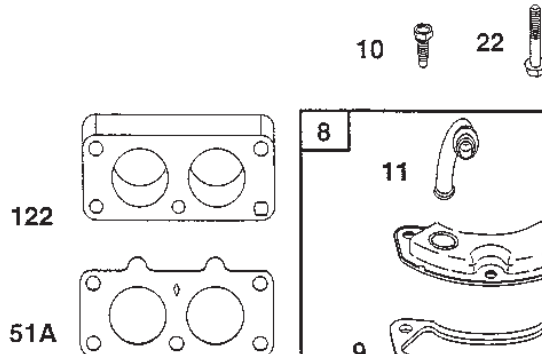

Utgåva Issue 50 - 2014		Cylinder Vevhus		Cylinder Crankcase	
Pos. Fig.	Antal Quantity	Art nr Part No	Benämning	Description	Anmärkning Notes
1	1	690231	Cylinder kpl	Cylinder Assy	
2	1	499585	Bussning	Bushing	
3	1	391086	Tätningring	Seal	
4	1	690069	Vevhus kpl	Engine sump assy	
8	1	499601	Breather assy	Breather assy	
9	1	273370	Packning	Gasket	
10	3	690960	Skruv	Screw	
11	1	690942	Breather Tube	Breather Tube	
12	1	273488	Crankcase gasket	Crankcase gasket	
15	1	690283	Oil drain plug	Oil drain plug	
15	1	94239	Oil drain plug	Oil drain plug	
16	1	691046	Crankshaft	Crankshaft	
20	1	690947	Oil seal	Oil seal	
22	10	690308	Skruv	Screw	
24	1	222698	Kil	Key	
25	2	499591	Kolv kpl	Piston Assy	.030 oversize
25	2	499590	Kolv kpl	Piston Assy	.020 oversize
25	2	499589	Kolv kpl	Piston Assy	.010 oversize
25	2	499588	Kolv kpl	Piston Assy	
26	2	499607	Ring set	Ring set	.030 oversize
26	2	499606	Ring set	Ring set	.020 oversize
26	2	499605	Ring set	Ring set	.010 oversize
26	2	499604	Ring set	Ring set	
27	4	263181	Lasring	Piston Pin	
28	2	690229	Kolvspind	Piston Pin	
29	2	499583	Connecting Rod	Connecting Rod	
32	4	690976	Skruv	Screw	
45	4	262679	Valve tappet	Valve tappet	
46	1	690978	Kamaxel	Camshaft	
50	1	690948	Insugningsrör	Intake Manifold	
51	1	690950	Packning	Intake Gasket	
51	2	273487	Packning	Intake Gasket	
53	4	690951	Stud	Stud	
54	4	94913	Skruv	Screw	
122	1	690952	Distans	Spacer	
146	1	94388	Kil	Key	
250	1	690957	Breather retainer	Breather retainer	
252	1	690956	Oil collector	Oil collector	
552	1	690552	Bussning	Bushing	
654	4	94010	Mutter	Nut	
691	1	690657	Governor shaft seal	Governor shaft seal	
718	2	230192	Stift	Pin	
741	1	690980	Timing gear	Timing gear	
1013	1	690954	Oljefilternippel	Oil filter nipple	
1017	1	690770	Oil pump screen	Oil pump screen	
1026	2	690981	Stötstang (stål)	Push rod (steel)	
1026	2	690982	Stötstang (alum)	Push rod (alum)