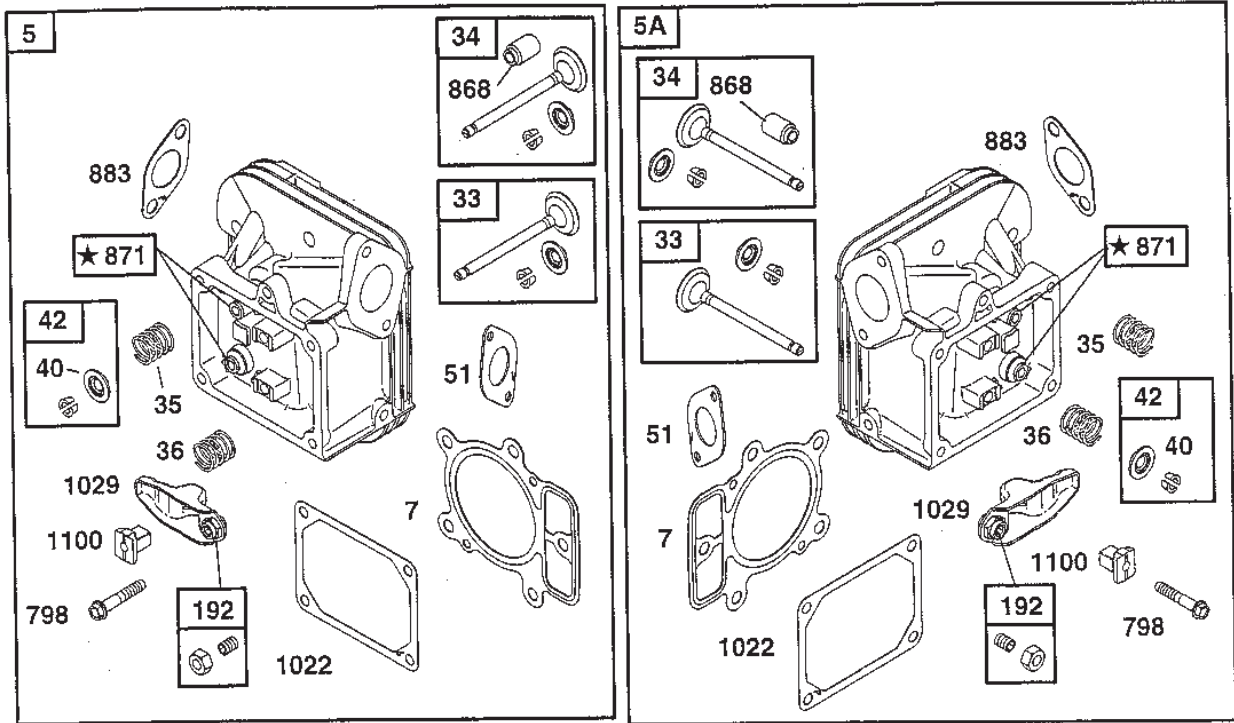

Utgåva Issue 50 - 2014		Cylinder Vevhus		Cylinder Crankcase	
Pos. Fig.	Antal Quantity	Art nr Part No	Benämning	Description	Anmärkning Notes
1	1	690231	Cylinder kpl	Cylinder Assy	
2	1	499585	Bussning	Bushing	
3	1	391086	Tätningring	Seal	
4	1	690069	Vevhus kpl	Engine sump assy	
8	1	499601	Breather assy	Breather assy	
9	1	273370	Packning	Gasket	
10	3	690960	Skruv	Screw	
11	1	690942	Breather Tube	Breather Tube	
12	1	273488	Crankcase gasket	Crankcase gasket	
15	1	690283	Oil drain plug	Oil drain plug	
15	1	94239	Oil drain plug	Oil drain plug	
16	1	691046	Crankshaft	Crankshaft	
20	1	690947	Oil seal	Oil seal	
22	10	690308	Skruv	Screw	
24	1	222698	Kil	Key	
25	2	499591	Kolv kpl	Piston Assy	.030 oversize
25	2	499590	Kolv kpl	Piston Assy	.020 oversize
25	2	499589	Kolv kpl	Piston Assy	.010 oversize
25	2	499588	Kolv kpl	Piston Assy	
26	2	499607	Ring set	Ring set	.030 oversize
26	2	499606	Ring set	Ring set	.020 oversize
26	2	499605	Ring set	Ring set	.010 oversize
26	2	499604	Ring set	Ring set	
27	4	263181	Lasring	Piston Pin	
28	2	690229	Kolvspind	Piston Pin	
29	2	499583	Connecting Rod	Connecting Rod	
32	4	690976	Skruv	Screw	
45	4	262679	Valve tappet	Valve tappet	
46	1	690978	Kamaxel	Camshaft	
50	1	690948	Insugningsrör	Intake Manifold	
51	1	690950	Packning	Intake Gasket	
51	2	273487	Packning	Intake Gasket	
53	4	690951	Stud	Stud	
54	4	94913	Skruv	Screw	
122	1	690952	Distans	Spacer	
146	1	94388	Kil	Key	
250	1	690957	Breather retainer	Breather retainer	
252	1	690956	Oil collector	Oil collector	
552	1	690552	Bussning	Bushing	
654	4	94010	Mutter	Nut	
691	1	690657	Governor shaft seal	Governor shaft seal	
718	2	230192	Stift	Pin	
741	1	690980	Timing gear	Timing gear	
1013	1	690954	Oljefilternippel	Oil filter nipple	
1017	1	690770	Oil pump screen	Oil pump screen	
1026	2	690981	Stötstang (stål)	Push rod (steel)	
1026	2	690982	Stötstang (alum)	Push rod (alum)