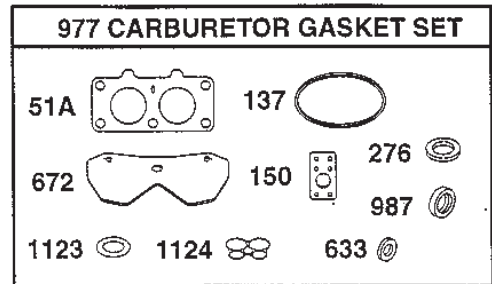

Utgåva Issue 50 - 2014		Regulator Smörjning		Governor Lubrication	
Pos. Fig.	Antal Quantity	Art nr Part No	Benämning	Description	Anmärkning Notes
187	1	691049	Fuel line	Fuel line	
187	1	298049	Fuel line	Fuel line	
188	2	690960	Skruv	Screw	
209	1	263232	Regulatorfjäder	Governor Spring	
211	1	691019	Fjäder	Governed idle spring	
212	1	691020	Gasreglagelänk	Throttle Rod	
213	1	691021	Bracket	Bracket	
216	1	691022	Choke link	Choke link	
219	1	394348	Governor gear	Governor gear	
220	1	690412	Bricka	Washer	
222	1	691023	Fäste	Control Bracket	
227	1	691048	Regulatorarm	Lever	
240	1	493629	Bränslefilter	Fuel Filter	
265	2	221535	Klämma	Clamp	
267	2	691044	Skruv	Screw	
278	1	94942	Bricka	Washer	
287	1	690960	Skruv	Screw	
385	2	690960	Skruv	Screw	
387	1	808656	Packing	Fuel pump	
404	1	690442	Bricka	Washer	
505	1	92278	Mutter	Nut	
523	1	691036	Oljesticka	Dipstick	
524	1	691032	Tube seal	Tube seal	
525	1	691037	Oljepafyllningsrör	Dipstick tube	
552	2	690553	Bussning	Bushing	
552	1	690552	Bussning	Bushing	
562	1	690311	Bult	Bolt	
601	4	95162	Slangklämma	Hose clamp	
615	1	690317	Hallare-reg.axel	Gov.shaft retainer	
616	1	691045	Governor crank	Governor crank	
628	2	690960	Skruv	Screw	
691	1	690657	Governor shaft seal	Governor shaft seal	
742	1	690328	Hallare	E-ring retainer	
750	3	691033	Skruv	Screw	
788	1	691039	Fuel pump bracket	Fuel pump bracket	
842	1	280393	Seal	Seal	
847	1	499602	Oljesticka kpl	Dipstick assy	
918	1	694000	Vacuum hose	Vacuum hose	
929	2	94930	Skruv	Screw	
943	1	690589	O-ringstätning	O-ring seal	
965	1	499613	Oil pump cover	Oil pump cover	
1024	1	499054	Oil pump	Oil pump	
1027	1	492932	Oljefilter	Oil Filter	
1035	1	691042	Pumpaxel	Pump shaft