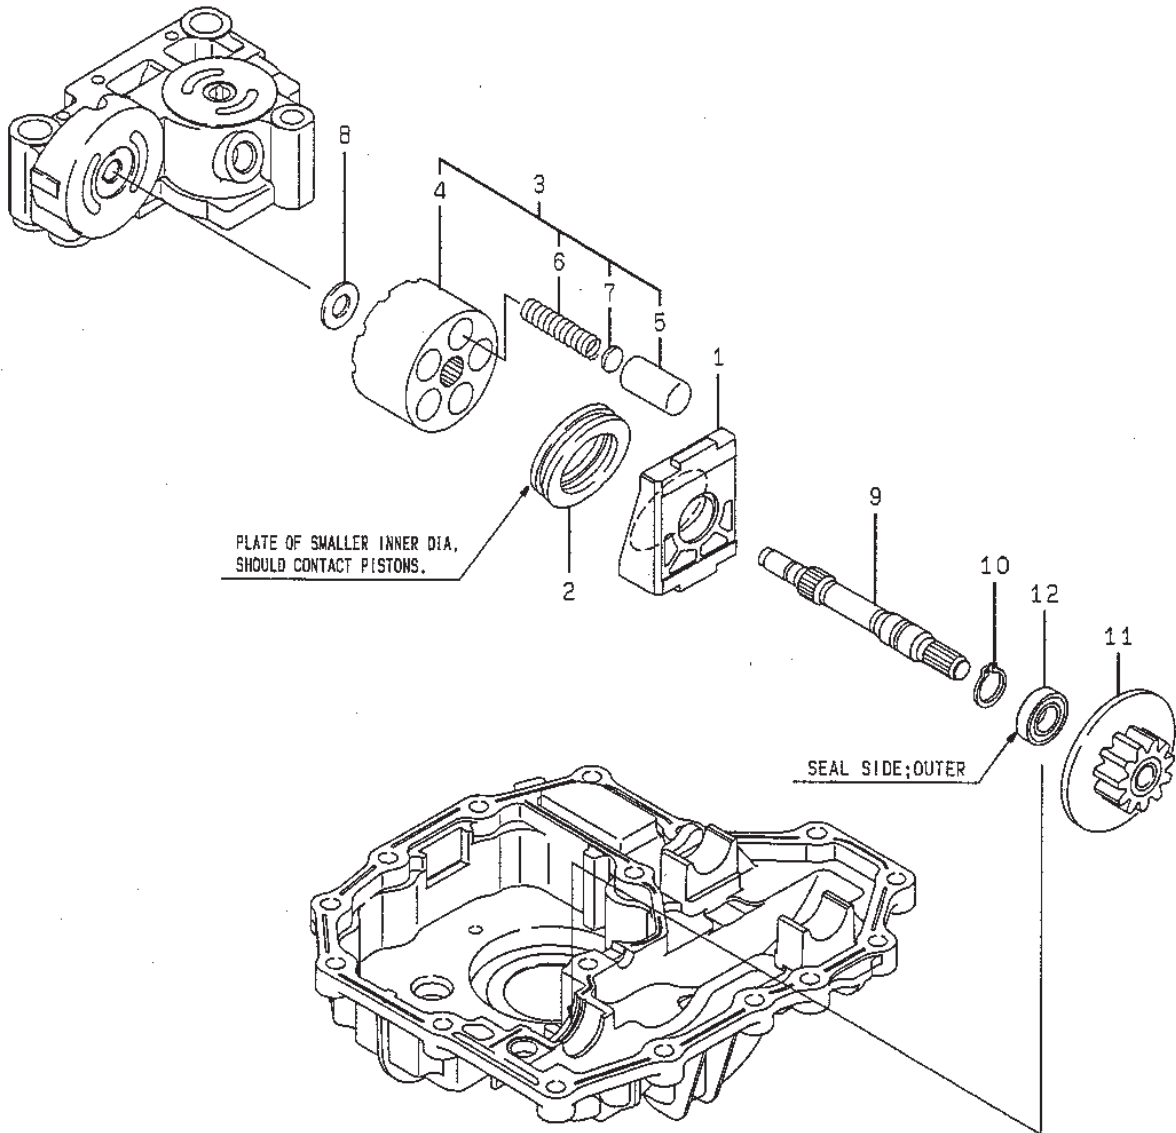

Utgåva Issue 50 - 2014		Transmission			
Pos. Fig.	Antal Quantity	Art nr Part No	Benämning	Description	Anmärkning Notes
1	1	1139-1157-01	Hus	Housing	/K46G
2	1	1139-1054-01	Lager	Bearing	/K46G
3	1	1139-1139-01	Cylinderblock Kpl	Cylinder Block Assy	Inkl. pos 4 - 7/K46G
8	1	1139-1160-01	Bricka	Washer	/K46G
9	1	1139-1247-01	Motoraxel	Motor Shaft	/K46G
10	1	1139-1021-01	Lasring	Snap Ring	/K46G
11	1	1139-1272-01	Motordrev	Motor Gear	/K46G
12	1	1139-1286-01	Kullager	Ball Bearing	/K46G