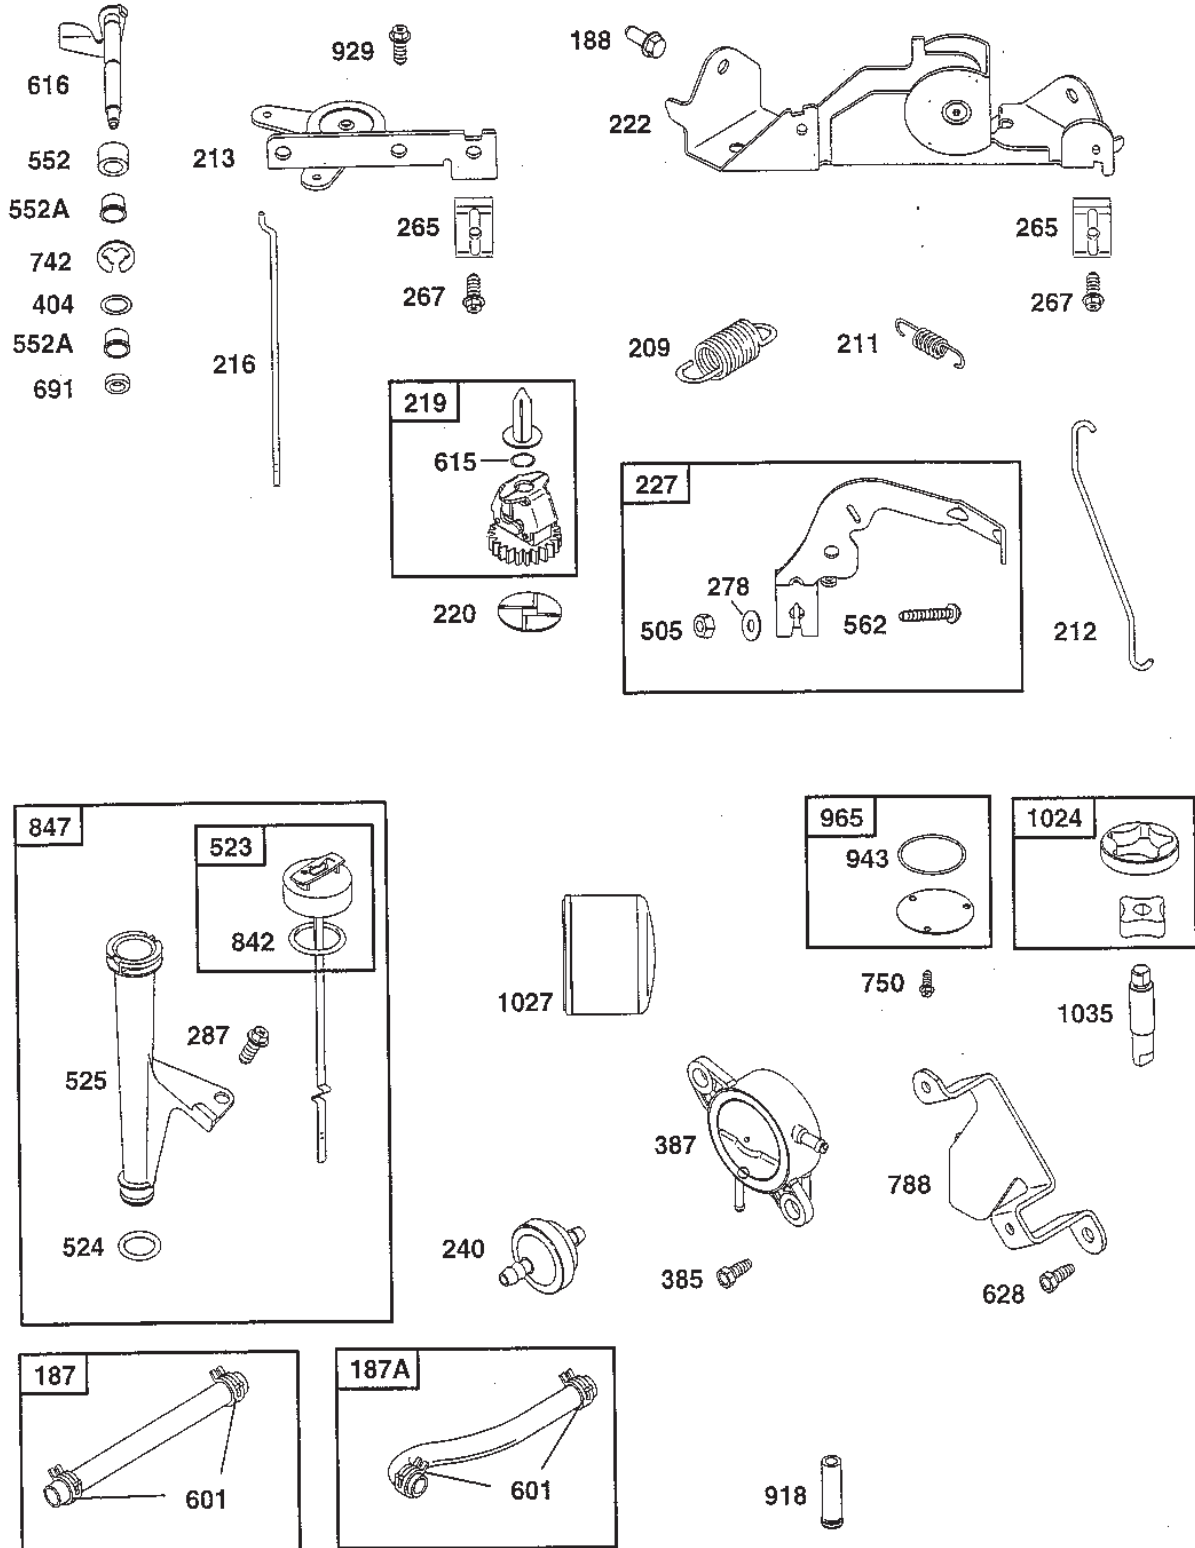

Utgåva Issue 50 - 2014		Topplöck Packningssats		Cylinder Head Gasket Set	
Pos. Fig.	Antal Quantity	Art nr Part No	Benämning	Description	Anmärkning Notes
5	1	499595	Topplöck	Cylinder Head	Cylinder #2
5	1	499587	Topplöck	Cylinder Head	Cylinder #1
7	2	690962	Topplöckspackning	Cylinder head gasket	
13	10	690360	Skruv	Screw	
33	2	499596	Exhaust valve	Exhaust valve	
34	2	499597	Insugningsventil	Intake valve	
35	2	690963	Valve spring	Valve spring	
36	2	690963	Valve spring	Valve spring	
40	2	263215	Valve retainer	Valve retainer	
42	2	499586	Valve keeper	Valve keeper	
51	2	273487	Packning	Intake Gasket	
192	2	690083	Ventiljustering	Rocker arm adjuster	
337	2	691043	Tändstift	Spark plug	
358	1	499889	Packningssats	Engine gasket set	Märkta/marked S
383	1	19374	Hylsnyckel	Spark plug wrench	
635	2	66538	Tändstiftsskydd	Spark plug elbow	
798	2	690967	Skruv	Screw	
868	2	690968	Valve seal	Valve seal	
871	4	690969	Ventilstyrning	Guide bushing	
883	2	690970	Gasket-exhaust	Gasket-exhaust	
914	8	690960	Skruv	Screw	
1022	2	273486	Packning	Rocker cover gasket	
1023	1	499600	Ventilkapa	Rocker arm cover	Cylinder #2
1023	1	499599	Ventilkapa	Rocker arm cover	Cylinder #1
1029	2	690972	Vipparm	Rocker arm	
1033	1	499890	Valve overhaul kit	Valve overhaul kit	
1100	2	690973	Vipparmsstyrning	Rocker arm pivot