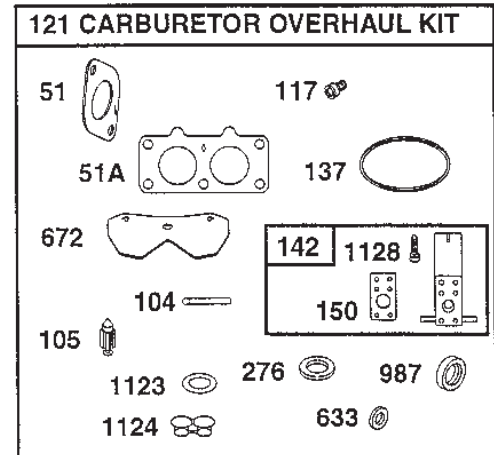

Utgåva Issue 50 - 2014		Förgasare Luftfilter	Carburettor Air Cleaner		
Pos. Fig.	Antal Quantity	Art nr Part No	Benämning	Description	Anmärkning Notes
51	1	690950	Packning	Intake Gasket	
51	1	273487	Packning	Intake Gasket	
95	4	690718	Skruv	Screw	
98	1	499802	Tomgangsjustering	Idle speed kit	
104	1	690984	Flottöraxel	Float hinge pin	
105	1	690985	Nalventil	Float needle valve	
108	1	690986	Choke valve	Choke valve	
117	1	690989	Huvudmunstycke	Main jet	Hög höjd/high alt.
117	1	690232	Huvudmunstycke	Main jet	
121	1	499811	Carb.overhaul kit	Carb.overhaul kit	Märkta/marked F
125	1	499804	Förgasare kpl	Carburettor Assy	
130	2	690993	Gasspjäll	Throttle Valve	
131	1	499805	Spjällsaxeln	Throttle Shaft	
133	1	499806	Carburettor float	Carburettor float	
135	1	499803	Fuel transfer tube	Fuel transfer tube	
137	1	690994	Packning	Gasket	
141	1	499807	Choke shaft kit	Choke shaft kit	
142	1	499808	Carburettor nozzle	Carburettor nozzle	
150	1	690995	Packning	Gasket	
160	1	690996	Solenoid retainer	Solenoid retainer	
163	1	691001	Air cleaner gasket	Air cleaner gasket	
276	2	690997	Bricka	Washer	
304	1	691004	Blower housing	Blower housing	
305	2	691005	Skruv	Screw	
405	4	690960	Skruv	Screw	
418	1	690999	Täckplat	Cover Plate	
445	1	499486	Cartridge filter	Cartridge filter	
447	2	690960	Skruv	Screw	
447	2	94930	Skruv	Screw	
467	2	691008	Knopp	Knob	
573	1	691009	Back plate	Back plate	
633	1	690998	Shaft seal	Shaft seal	
672	1	690234	Packning	Gasket	
703	2	691010	Clip	Clip	
855	1	691011	Air adapter	Air adapter	
865	1	691012	Luftplat	Air guide cover	
865	1	691013	Luftplat	Air guide cover	
865	1	691015	Luftplat	Air guide cover	
947	1	499809	Fuel solenoid	Fuel solenoid	
967	1	273638	Förfilter	Pre-cleaner filter	
968	1	499788	Luftrenarlock	Air Cleaner Cover	
975	1	499810	Flottörhus	Float bowl	
977	1	499812	Packningssats	Carb.gasket set	
987	1	691000	Throttle shaft seal	Throttle shaft seal	
1123	1	690987	O-ringstätning	O-ring seal	
1124	1	690988	O-ringstätning	O-ring seal	
1126	2	690991	Skruv	Screw	
1127	2	690992	Skruv	Screw	
1128	2	690990	Skruv	Screw