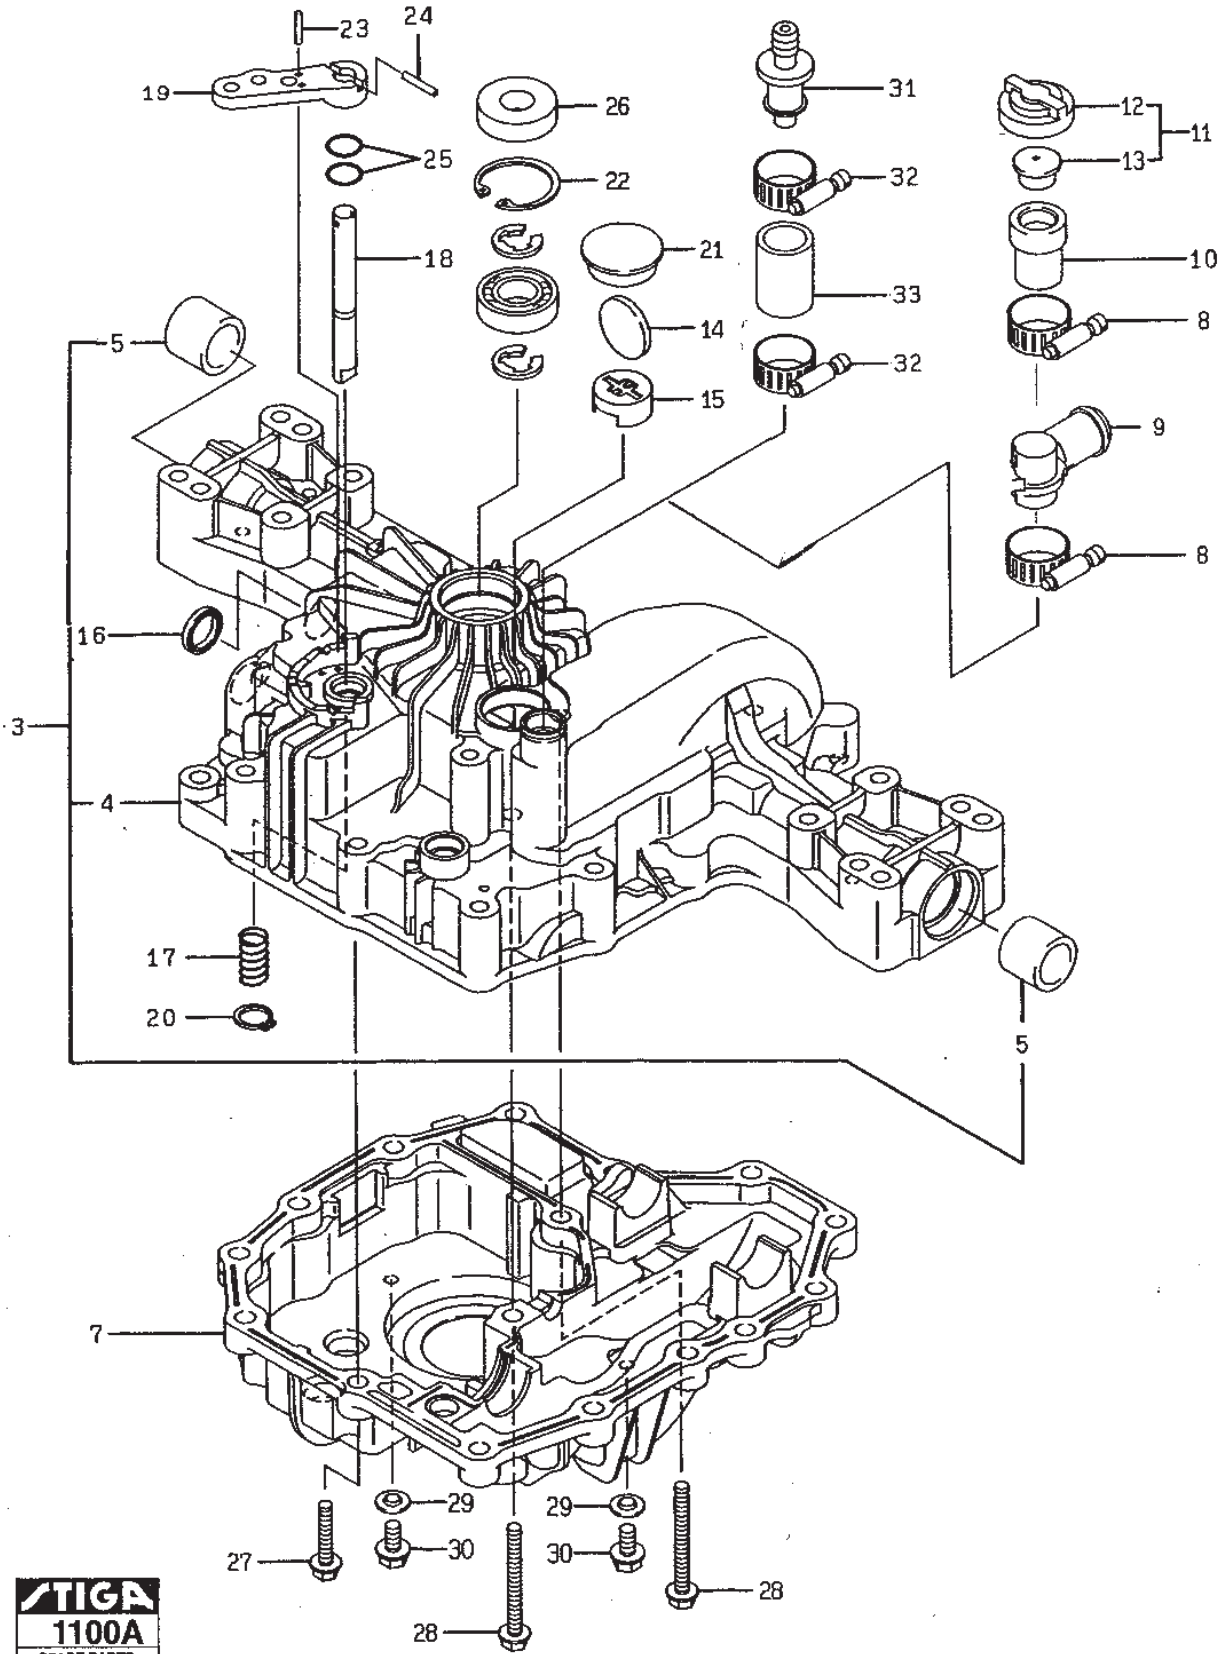

Utgåva Issue 50 - 2014		Transmission			
Pos. Fig.	Antal Quantity	Art nr Part No	Benämning	Description	Anmärkning Notes
3	1	1139-1302-01	Övre Hus Kpl	Upper Housing Cmp	Inkl. pos 4 - 5
7	1	1139-1321-01	Nedre Hus	Lower Housing	
8	2	1139-1300-01	Slangklämma	Mini Clamp	
9	1	1139-1299-01	Förbindning	Connector	
10	1	1139-1238-01	Hylsa	Breather Collar	
11	1	1139-1100-01	Ventil Kpl	Vent Valve Assy	Inkl. pos 12 - 13
14	1	1139-1150-01	Magnet	Magnet	
15	1	1139-1240-01	Magnethallare	Magnet Holder	
16	1	1139-1303-01	Tätning	Seal Ring	
17	1	1139-1028-01	Fjäder	Spring	
18	1	1139-1251-01	Axel	By-Pass Shaft	
18	1	1139-1324-01	Axel Bypass	Shaft Bypass	
19	1	1139-1189-01	Arm	By-Pass Lever	
20	1	1139-1161-01	Lasring	Ring	
21	1	1139-1275-01	Plugg	Bore Plug	
22	1	1139-1104-01	Lasring	Snap Ring	
23	1	1139-1279-01	Stift	Pin	
24	1	1139-1280-01	Stift	Pin	
25	2	1139-1117-01	O-Ring	O-Ring	
26	1	1139-1119-01	Tätning	Seal 15*35*7	
27	14	1139-0244-01	Skruv	Screw	
28	2	1139-1295-01	Skruv	Screw	
29	2	1139-1103-01	Bricka	Washer	
30	2	1139-1123-01	Bult	Bolt	
31	1	1139-1306-01	Adapter	Adaptor	
32	2	1139-1300-01	Slangklämma	Mini Clamp	
33	1	1139-1301-01	Rör	Tube