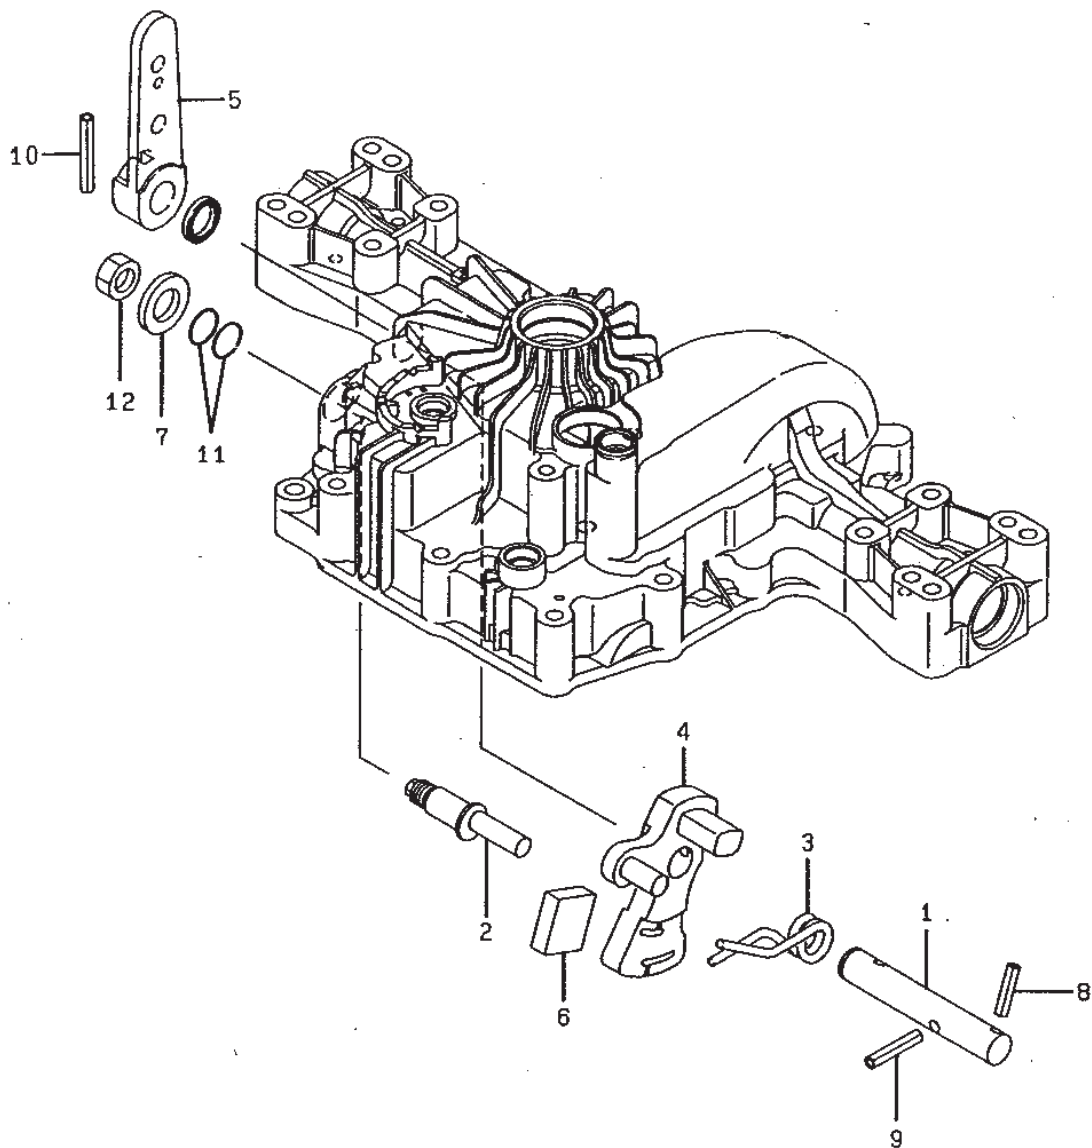

Utgåva Issue 50 - 2014		Transmission			
Pos. Fig.	Antal Quantity	Art nr Part No	Benämning	Description	Anmärkning Notes
1	1	1139-1315-01	Regleraxel	Control Shaft	/K46F/K46S/
2	1	1139-1316-01	Vridcentrum	Fulcrum Eccentricity	/K46F/K46S/
3	1	1139-1312-01	Vridfjäder	Torsion Spring	/K46F/K46S/
4	1	1139-1314-01	Reglerarm	Control Arm	/K46F/K46S/
5	1	1139-1313-01	Reglerarm	Control Lever	/K46F/K46S/
5	1	1139-1325-01	Reglerarm	Control Lever	
6	1	1139-1250-01	Ryckplatta	Jerky Plate	/K46F/K46S/
7	1	1139-1102-01	Bricka	Washer	/K46F/K46S/
8	1	1139-1327-01	Stift	Pin	/K46F/K46S/
9	1	1139-1329-01	Stift	Pin	/K46F/K46S/
10	1	1139-1285-01	Stift	Pin	/K46F/K46S/
11	2	1139-1115-01	O-Ring	O-Ring	
12	1	1139-1127-01	Mutter	Nut	/K46F/K46S/