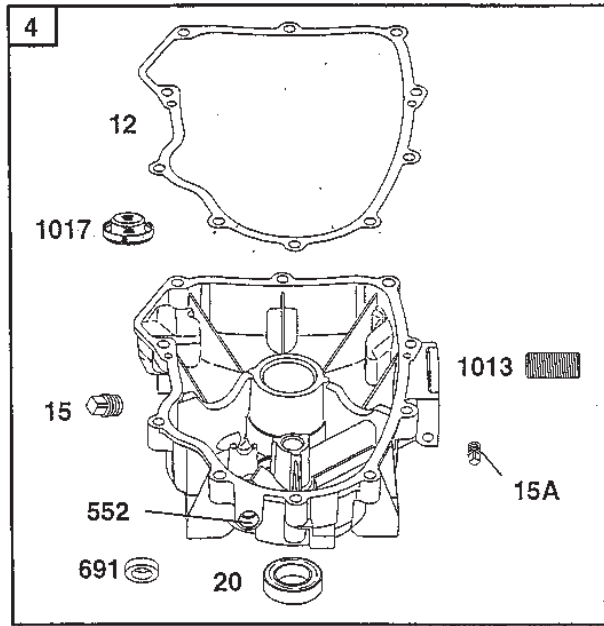

Utgåva Issue 50 - 2014		Cylinder Vevhus		Cylinder Crankcase	
Pos. Fig.	Antal Quantity	Art nr Part No	Benämning	Description	Anmärkning Notes
1	1	690231	Cylinder kpl	Cylinder Assy	
2	1	499585	Bussning	Bushing	
3	1	391086	Tätningring	Seal	
4	1	690069	Vevhus kpl	Engine sump assy	
8	1	499601	Breather assy	Breather assy	
9	1	273370	Packning	Gasket	
10	3	690960	Skruv	Screw	
11	1	690942	Breather Tube	Breather Tube	
12	1	273488	Crankcase gasket	Crankcase gasket	
15	1	690283	Oil drain plug	Oil drain plug	
15	1	94239	Oil drain plug	Oil drain plug	
16	1	691046	Crankshaft	Crankshaft	
20	1	690947	Oil seal	Oil seal	
22	10	690308	Skruv	Screw	
24	1	222698	Kil	Key	
25	2	499591	Kolv kpl	Piston Assy	.030 oversize
25	2	499590	Kolv kpl	Piston Assy	.020 oversize
25	2	499589	Kolv kpl	Piston Assy	.010 oversize
25	2	499588	Kolv kpl	Piston Assy	
26	2	499607	Ring set	Ring set	.030 oversize
26	2	499606	Ring set	Ring set	.020 oversize
26	2	499605	Ring set	Ring set	.010 oversize
26	2	499604	Ring set	Ring set	
27	4	263181	Lasring	Piston Pin	
28	2	690229	Kolvspind	Piston Pin	
29	2	499583	Connecting Rod	Connecting Rod	
32	4	690976	Skruv	Screw	
45	4	262679	Valve tappet	Valve tappet	
46	1	690978	Kamaxel	Camshaft	
50	1	690948	Insugningsrör	Intake Manifold	
51	1	690950	Packning	Intake Gasket	
51	2	273487	Packning	Intake Gasket	
53	4	690951	Stud	Stud	
54	4	94913	Skruv	Screw	
122	1	690952	Distans	Spacer	
146	1	94388	Kil	Key	
250	1	690957	Breather retainer	Breather retainer	
252	1	690956	Oil collector	Oil collector	
552	1	690552	Bussning	Bushing	
654	4	94010	Mutter	Nut	
691	1	690657	Governor shaft seal	Governor shaft seal	
718	2	230192	Stift	Pin	
741	1	690980	Timing gear	Timing gear	
1013	1	690954	Oljefilternippel	Oil filter nipple	
1017	1	690770	Oil pump screen	Oil pump screen	
1026	2	690981	Stötstang (stål)	Push rod (steel)	
1026	2	690982	Stötstang (alum)	Push rod (alum)