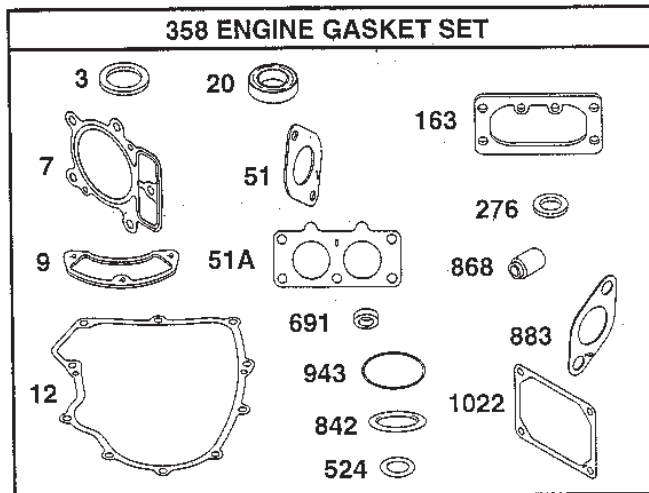

Utgåva Issue 50 - 2014		Cylinder Vevhus		Cylinder Crankcase	
Pos. Fig.	Antal Quantity	Art nr Part No	Benämning	Description	Anmärkning Notes
1	1	690231	Cylinder kpl	Cylinder Assy	
2	1	499585	Bussning	Bushing	
3	1	391086	Tätningring	Seal	
4	1	690069	Vevhus kpl	Engine sump assy	
8	1	499601	Breather assy	Breather assy	
9	1	273370	Packning	Gasket	
10	3	690960	Skruv	Screw	
11	1	690942	Breather Tube	Breather Tube	
12	1	273488	Crankcase gasket	Crankcase gasket	
15	1	690283	Oil drain plug	Oil drain plug	
15	1	94239	Oil drain plug	Oil drain plug	
16	1	691046	Crankshaft	Crankshaft	
20	1	690947	Oil seal	Oil seal	
22	10	690308	Skruv	Screw	
24	1	222698	Kil	Key	
25	2	499591	Kolv kpl	Piston Assy	.030 oversize
25	2	499590	Kolv kpl	Piston Assy	.020 oversize
25	2	499589	Kolv kpl	Piston Assy	.010 oversize
25	2	499588	Kolv kpl	Piston Assy	
26	2	499607	Ring set	Ring set	.030 oversize
26	2	499606	Ring set	Ring set	.020 oversize
26	2	499605	Ring set	Ring set	.010 oversize
26	2	499604	Ring set	Ring set	
27	4	263181	Lasring	Piston Pin	
28	2	690229	Kolvspind	Piston Pin	
29	2	499583	Connecting Rod	Connecting Rod	
32	4	690976	Skruv	Screw	
45	4	262679	Valve tappet	Valve tappet	
46	1	690978	Kamaxel	Camshaft	
50	1	690948	Insugningsrör	Intake Manifold	
51	1	690950	Packning	Intake Gasket	
51	2	273487	Packning	Intake Gasket	
53	4	690951	Stud	Stud	
54	4	94913	Skruv	Screw	
122	1	690952	Distans	Spacer	
146	1	94388	Kil	Key	
250	1	690957	Breather retainer	Breather retainer	
252	1	690956	Oil collector	Oil collector	
552	1	690552	Bussning	Bushing	
654	4	94010	Mutter	Nut	
691	1	690657	Governor shaft seal	Governor shaft seal	
718	2	230192	Stift	Pin	
741	1	690980	Timing gear	Timing gear	
1013	1	690954	Oljefilternippel	Oil filter nipple	
1017	1	690770	Oil pump screen	Oil pump screen	
1026	2	690981	Stötstang (stål)	Push rod (steel)	
1026	2	690982	Stötstang (alum)	Push rod (alum)