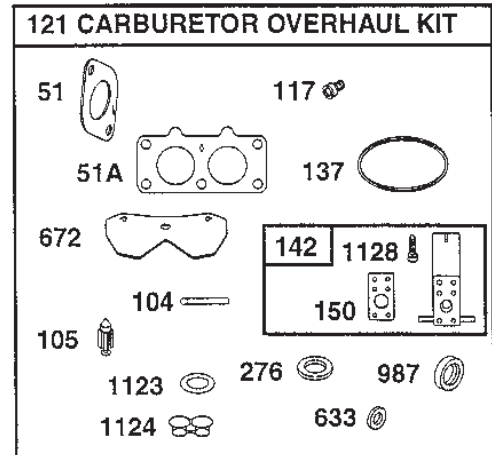

Utgåva Issue 50 - 2014		Regulator Smörjning		Governor Lubrication	
Pos. Fig.	Antal Quantity	Art nr Part No	Benämning	Description	Anmärkning Notes
187	1	691049	Fuel line	Fuel line	
187	1	298049	Fuel line	Fuel line	
188	2	690960	Skruv	Screw	
209	1	263232	Regulatorfjäder	Governor Spring	
211	1	691019	Fjäder	Governed idle spring	
212	1	691020	Gasreglagelänk	Throttle Rod	
213	1	691021	Bracket	Bracket	
216	1	691022	Choke link	Choke link	
219	1	394348	Governor gear	Governor gear	
220	1	690412	Bricka	Washer	
222	1	691023	Fäste	Control Bracket	
227	1	691048	Regulatorarm	Lever	
240	1	493629	Bränslefilter	Fuel Filter	
265	2	221535	Klämma	Clamp	
267	2	691044	Skruv	Screw	
278	1	94942	Bricka	Washer	
287	1	690960	Skruv	Screw	
385	2	690960	Skruv	Screw	
387	1	808656	Packing	Fuel pump	
404	1	690442	Bricka	Washer	
505	1	92278	Mutter	Nut	
523	1	691036	Oljesticka	Dipstick	
524	1	691032	Tube seal	Tube seal	
525	1	691037	Oljepafyllningsrör	Dipstick tube	
552	2	690553	Bussning	Bushing	
552	1	690552	Bussning	Bushing	
562	1	690311	Bult	Bolt	
601	4	95162	Slangklämma	Hose clamp	
615	1	690317	Hallare-reg.axel	Gov.shaft retainer	
616	1	691045	Governor crank	Governor crank	
628	2	690960	Skruv	Screw	
691	1	690657	Governor shaft seal	Governor shaft seal	
742	1	690328	Hallare	E-ring retainer	
750	3	691033	Skruv	Screw	
788	1	691039	Fuel pump bracket	Fuel pump bracket	
842	1	280393	Seal	Seal	
847	1	499602	Oljesticka kpl	Dipstick assy	
918	1	694000	Vacuum hose	Vacuum hose	
929	2	94930	Skruv	Screw	
943	1	690589	O-ringstätning	O-ring seal	
965	1	499613	Oil pump cover	Oil pump cover	
1024	1	499054	Oil pump	Oil pump	
1027	1	492932	Oljefilter	Oil Filter	
1035	1	691042	Pumpaxel	Pump shaft