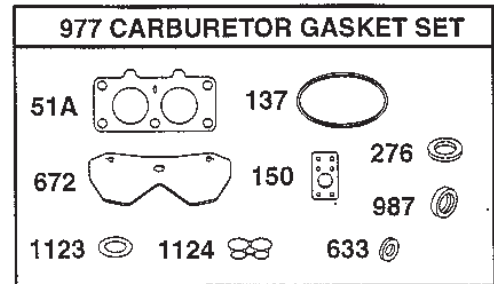

Utgåva Issue 50 - 2014		Förgasare Luftfilter	Carburettor Air Cleaner		
Pos. Fig.	Antal Quantity	Art nr Part No	Benämning	Description	Anmärkning Notes
51	1	690950	Packning	Intake Gasket	
51	1	273487	Packning	Intake Gasket	
95	4	690718	Skruv	Screw	
98	1	499802	Tomgangsjustering	Idle speed kit	
104	1	690984	Flottöraxel	Float hinge pin	
105	1	690985	Nalventil	Float needle valve	
108	1	690986	Choke valve	Choke valve	
117	1	690989	Huvudmunstycke	Main jet	Hög höjd/high alt.
117	1	690232	Huvudmunstycke	Main jet	
121	1	499811	Carb.overhaul kit	Carb.overhaul kit	Märkta/marked F
125	1	499804	Förgasare kpl	Carburettor Assy	
130	2	690993	Gasspjäll	Throttle Valve	
131	1	499805	Spjällsaxeln	Throttle Shaft	
133	1	499806	Carburettor float	Carburettor float	
135	1	499803	Fuel transfer tube	Fuel transfer tube	
137	1	690994	Packning	Gasket	
141	1	499807	Choke shaft kit	Choke shaft kit	
142	1	499808	Carburettor nozzle	Carburettor nozzle	
150	1	690995	Packning	Gasket	
160	1	690996	Solenoid retainer	Solenoid retainer	
163	1	691001	Air cleaner gasket	Air cleaner gasket	
276	2	690997	Bricka	Washer	
304	1	691004	Blower housing	Blower housing	
305	2	691005	Skruv	Screw	
405	4	690960	Skruv	Screw	
418	1	690999	Täckplat	Cover Plate	
445	1	499486	Cartridge filter	Cartridge filter	
447	2	690960	Skruv	Screw	
447	2	94930	Skruv	Screw	
467	2	691008	Knopp	Knob	
573	1	691009	Back plate	Back plate	
633	1	690998	Shaft seal	Shaft seal	
672	1	690234	Packning	Gasket	
703	2	691010	Clip	Clip	
855	1	691011	Air adapter	Air adapter	
865	1	691012	Luftplat	Air guide cover	
865	1	691013	Luftplat	Air guide cover	
865	1	691015	Luftplat	Air guide cover	
947	1	499809	Fuel solenoid	Fuel solenoid	
967	1	273638	Förfilter	Pre-cleaner filter	
968	1	499788	Luftrenarlock	Air Cleaner Cover	
975	1	499810	Flottörhus	Float bowl	
977	1	499812	Packningssats	Carb.gasket set	
987	1	691000	Throttle shaft seal	Throttle shaft seal	
1123	1	690987	O-ringstätning	O-ring seal	
1124	1	690988	O-ringstätning	O-ring seal	
1126	2	690991	Skruv	Screw	
1127	2	690992	Skruv	Screw	
1128	2	690990	Skruv	Screw