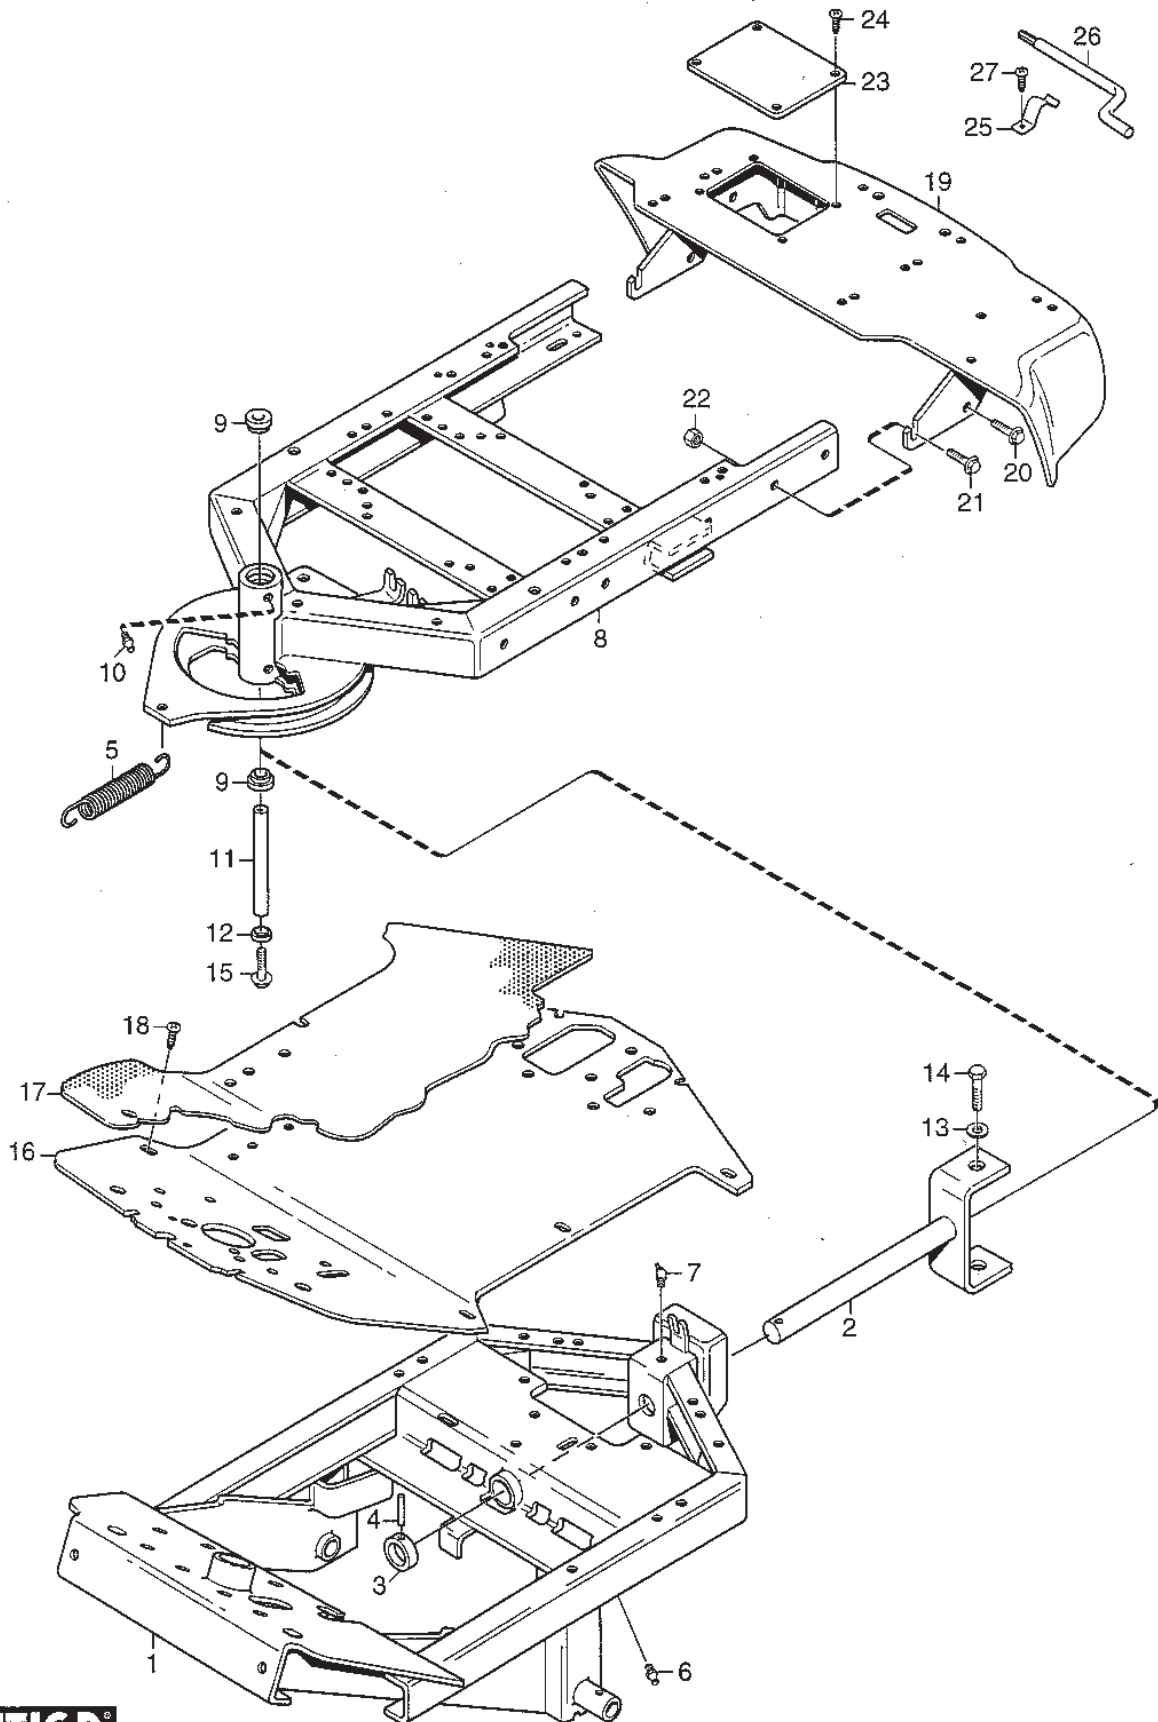

# **PARK SENATOR**

**13-6112-11 - Season 2000**

- Use GLOBAL GARDEN PRODUCT Genuine Spare Parts specified in the parts list for repair and/or replacement.
  - The contents described in the parts list may change due to improvement.
  - The drawings of the spare parts are only indicative and might not represent the part in question exactly.
  - The indications "right" - "left" - "front" - "rear" refer to the position of the operator when using the machine.
- When placing orders of parts for repair and/or replacement, make sure that the illustrated parts list is the one applying to the machine's year of manufacture, as shown on the identification plate attached to the machine.

[www.stiga.com](http://www.stiga.com)

Utgåva Issue 48 - 2014					
Pos. Fig.	Antal Quantity	Art nr Part No	Benämning	Description	Anmärkning Notes
1	1	1134-3919-01	Ram-främre	Frame-front	
2	1	1134-3963-02	Midjegaffel Service 5-01 H10	Fork	
3	1	1134-0031-00	Ledaxelstopp   Ledaxelstopp	Pivot Shaft Stop	
4	1	9595-0262-00	Spännstift	Locating Pin   Elastic Pin	
5	1	1134-2171-01	Fjäder	Spring	
6	1	9501-0500-00	Smörjkopp Kort Rak	Grease Dispenser	
7	1	9501-0502-00	Smörjnippel	Grease Joint	
8	1	1134-3966-01	Ram Bakre 01	Frame-Rear	
9	2	9547-0001-00	Ledlager Ge17Es	Bearing	
10	2	9501-0500-00	Smörjkopp Kort Rak	Grease Dispenser	
11	1	1134-3968-01	Centrumaxel	Centre Shaft	
12	1	1134-0052-00	Distans	Spacer	
13	1	9699-0035-02	Bricka	Washer	
14	1	9959-1020-16	Skruv	Screw	
15	1	9959-1025-16	Skruv	Screw	
16	1	1134-3965-01	Durk	Floor Plate	
17	1	1134-4061-01	Durkmatta Hst	Floor Mat	
17	1	1134-4062-01	Durkmatta Manual	Floor Mat	
18	2	9893-0616-16	Skruv   Relä	Screw   Relay	
19	1	1134-4060-02	Stötfangare, Svart	Bumper, Black	
20	2	9945-0816-16	Skruv	Screw	
21	2	9959-0820-16	Skruv	Screw	
22	2	9739-0831-22	Mutter	Nut	
23	1	1134-4167-01	Lucka	Cover	
24	4	9840-8009-16	Skruv	Screw	