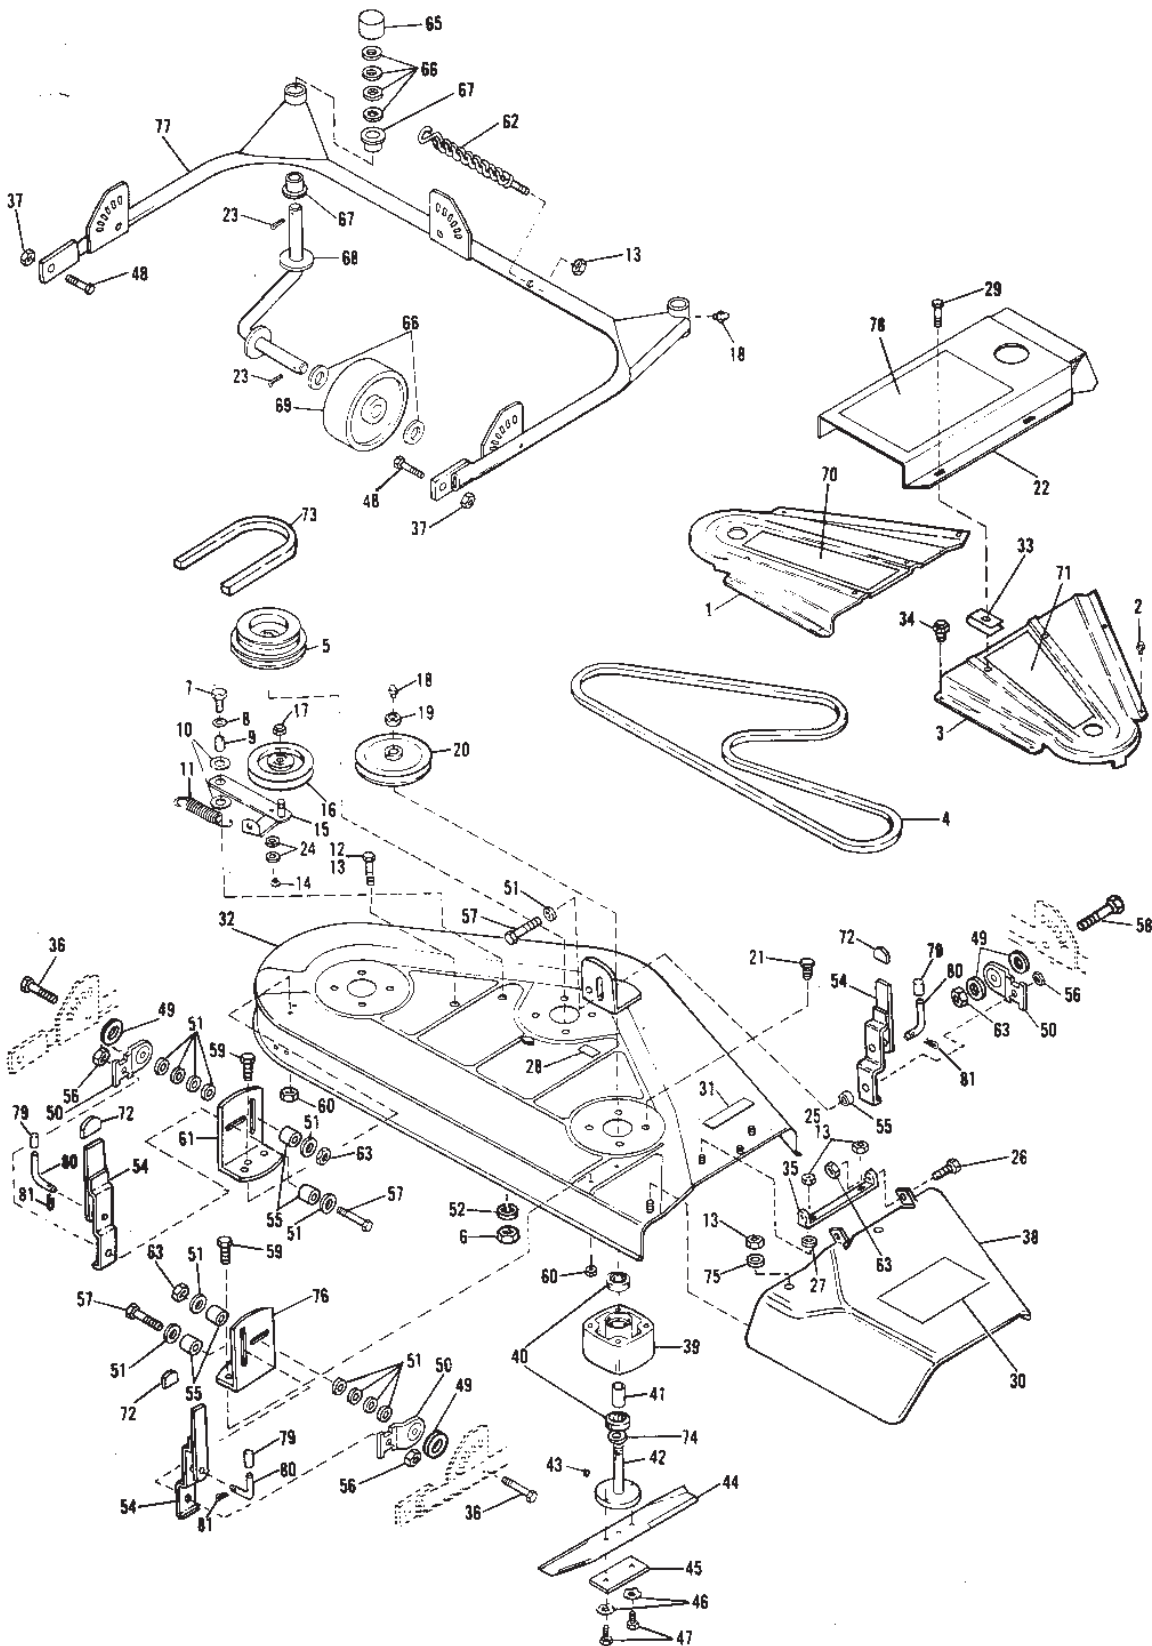

Utgåva Issue 40 - 2014		Klippaggregat-Park		Mower Deck-Park	
Pos. Fig.	Antal Q.ty	Art nr Part No	Benämning	Description	Anmärkning Notes
0	1	13-2932-11	Klippaggregat kpl	Mower attachment assy	
1	1	1132-0206-01	Remskydd-vä	Belt cover-L.H.	
2	6	1811-0755-01	Skruv	Screw	
3	1	1132-0205-01	Remskydd-vä	Belt cover-R.H.	
4	1	1132-0118-01	Kilrem	V-Belt	
5	1	1132-0117-01	Remskiva	Drive Sheave	
6	1	9743-3921-32	Mutter	Nut	
7	1	9988-3938-16	Skruv	Screw	
8	1	9699-0038-02	Bricka	Washer	
9	1	1132-0116-01	Sleeve bearing	Sleeve bearing	
10	2	1132-0098-01	Bricka	Washer	
11	1	1132-0095-01	Fjäder	Spring	
12	1	9988-3632-12	Skruv	Screw	
13	7	9743-3621-32	Mutter	Nut	
14	1	1811-0756-01	Button	Button	
15	1	1132-0115-01	Spännarm	Idler arm	
16	1	1132-0096-01	Spännrulle	Idler Pulley	
17	1	9743-5421-32	Mutter	Nut	
18	5	1811-0190-01	Smörjnippel	Grease Fitting	
19	3	1132-0015-01	Mutter	Nut	
20	2	1132-0112-01	Blade sheave	Blade sheave	
21	12	1811-0754-01	Skruv	Screw	
22	1	1132-0207-01	Remskydd	Belt Cover	
23	4	1811-0124-01	Saxpinne	Cotter pin	
24	2	1811-0126-01	Bricka	Washer	
25	2	9683-0030-02	Bricka	Washer	
26	2	9988-3719-16	Skruv	Screw	
27	2	9699-0028-02	Bricka	Washer	
28	1	1132-0122-01	Dekal	Label	
29	4	1132-0689-01	Skruv	Screw	
30	1	1132-0637-01	Dekal	Label	
31	1	1132-0123-01	Dekal	Label	
32	1	1132-0885-01	Base	Base	
33	4	1132-0032-01	Låsbleck	Nut	
34	2	1811-0170-01	Skruv	Screw	
35	1	1132-0114-01	Fästbygel	Hinge bracket	
36	2	9988-3783-12	Skruv	Screw	
37	2	1132-0695-01	Mutter	Nut	
38	1	1132-0157-01	Utkastskärm	Discharge Deflector	
39	3	1132-0088-01	Lagerbox Kpl.	Spindle Housing	
40	6	1132-0030-01	Kullager	Ball Bearing	
41	3	1132-0286-01	Distans	Spacer	
42	3	1132-0192-01	Knivaxel	Shaft	
43	3	9600-0050-00	Kil	Key	
44	3	1132-0113-01	Rotorkniv	Cutter Blade	
45	3	1132-0090-01	Knivplåt	Plate	
46	6	9683-0035-02	Bricka	Washer	
47	6	9987-5225-16	Skruv	Screw	
48	2	9988-3732-12	Skruv	Screw