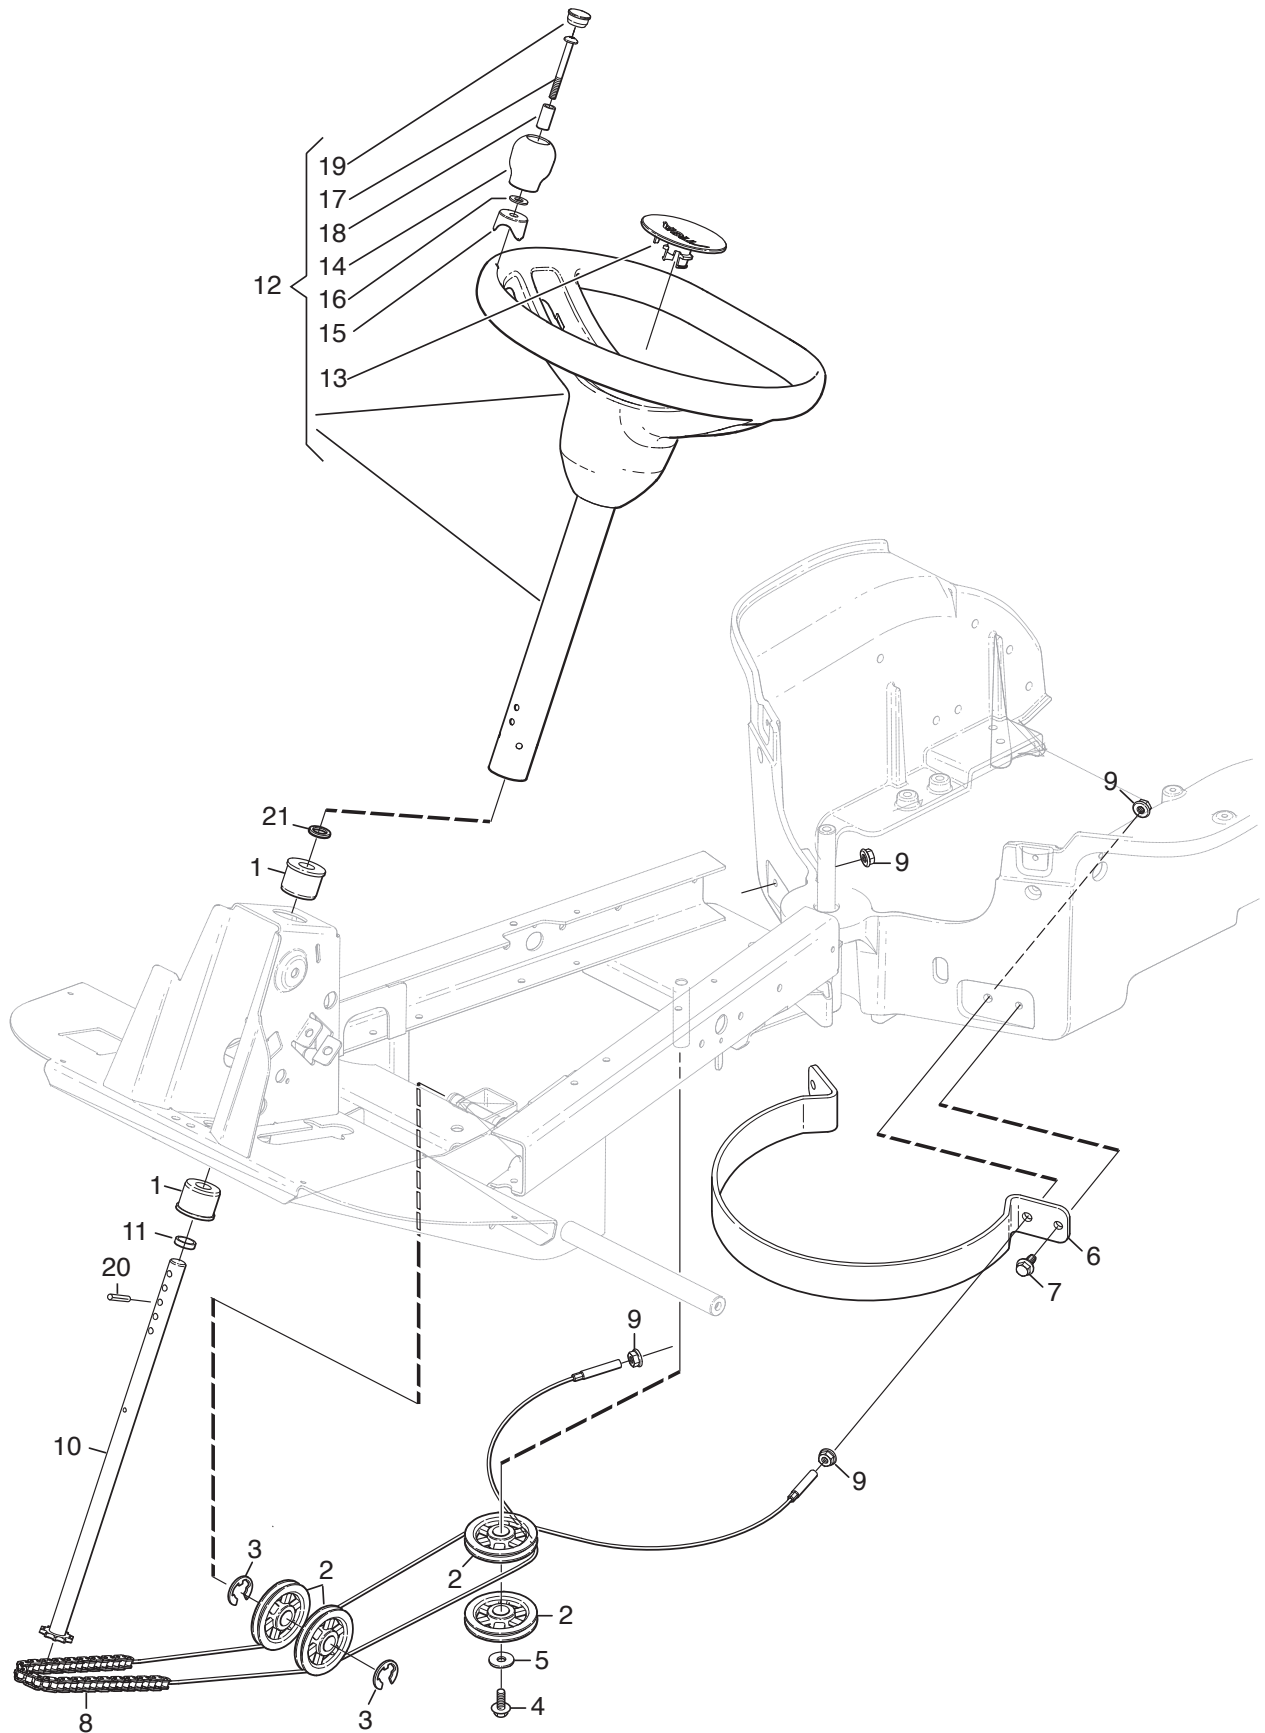

Utgåva Issue 18 - 2016		Styrning Steering			
Pos. Fig.	Antal Q.ty	Art nr Part No	Benämning	Description	Anmärkning Notes
1	2	1134-1901-01	Lager	Bearing	
2	1	1134-9025-01	Linhjul	Steering Pulley	
3	2	9653-0001-04	Sparryttare Rs	Lock Ring	
4	1	9945-0816-16	Skruv	Screw	
5	1	112523060/0	Bricka	Washer	
6	1	1137-0749-01	Fäste	Bracket	
7	1	9945-0816-16	Skruv	Screw	
8	1	1134-6378-02	Kedja	Chain	
9	4	112154220/0	Mutter	Nut	
10	1	1137-0905-01	Rattstang	Steering Column	
11	1	1134-2837-01	Distans	Spacer	
12	1	387962001/0	Ratt	Steering wheel	
13	1	1137-1000-01	Styrkonsolkapa, Svart	Steering Plate Cover	
14	1	1134-3751-01	Knopp	Knob	
15	1	1137-1005-01	Fäste	Support	
16	1	9699-0060-02	Bricka	Washer	
17	1	9997-0680-12	Skruv	Screw	
18	1	1134-1565-14	Distans	Spacer	
19	1	9403-0062-01	Lock	Cap	
20	1	9595-0210-00	Spiralspnst Prym N4X26	Locating Pin	
21	1	9699-0103-02	Bricka	Washer