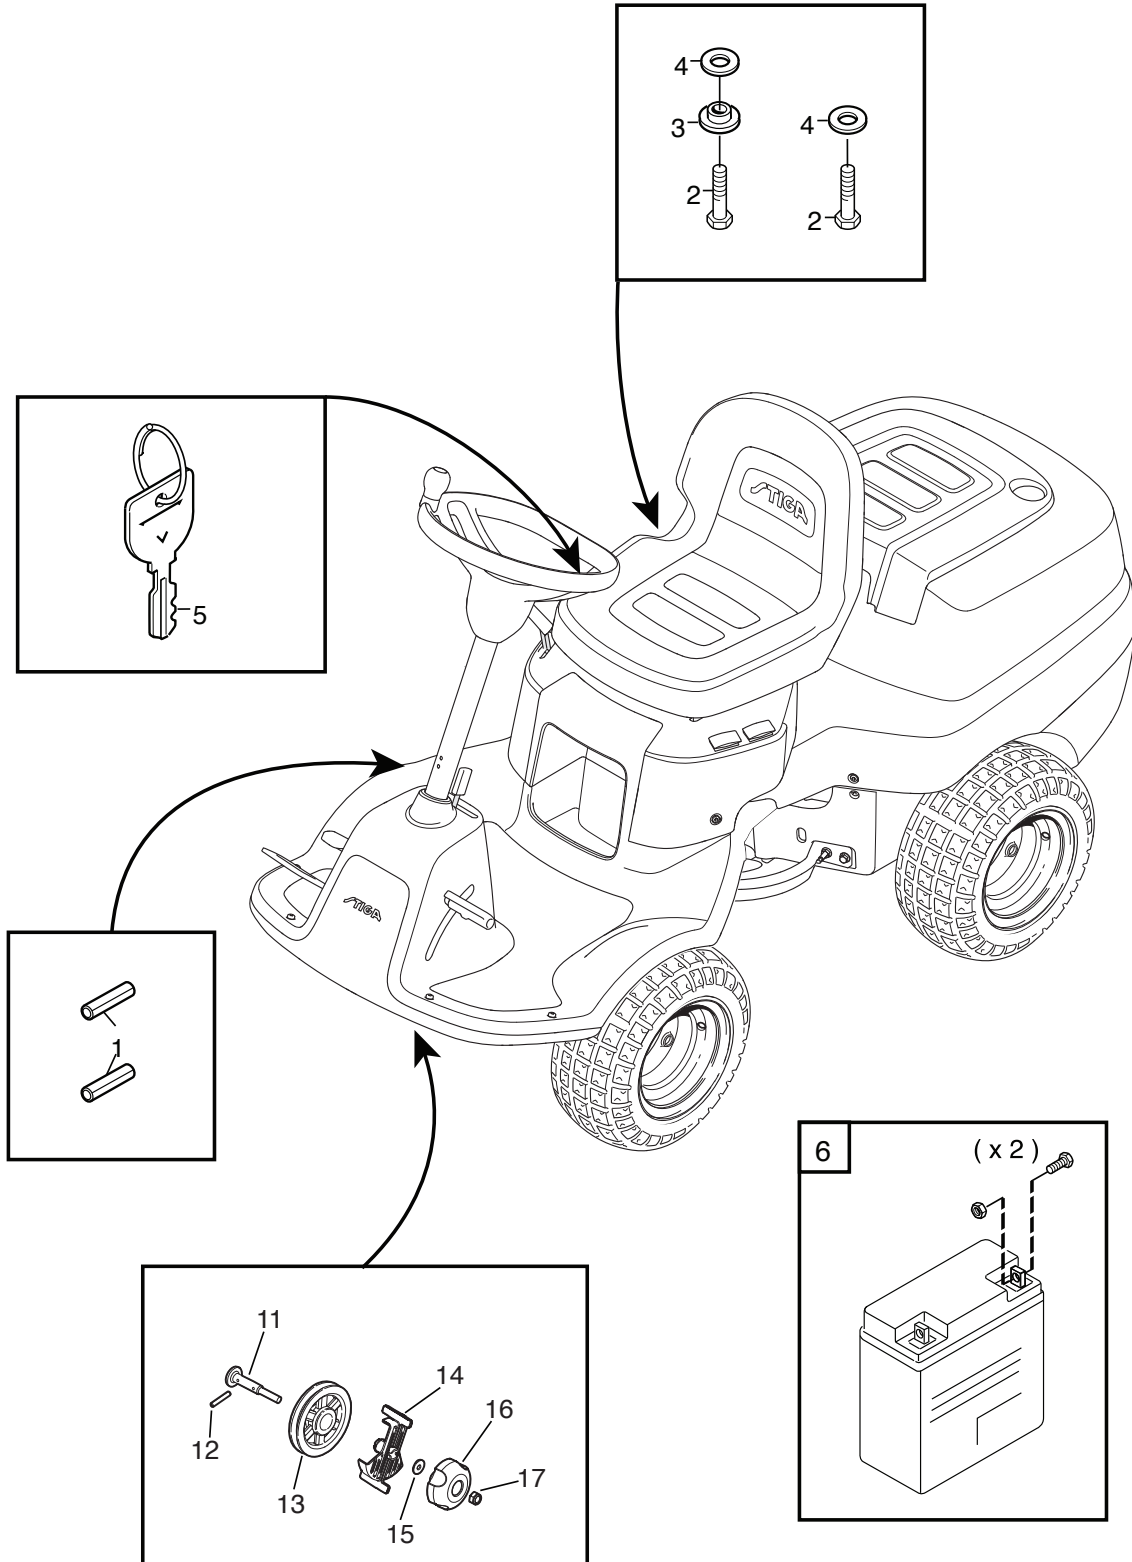

Utgåva Issue 18 - 2016		Monteringsdetaljer Assembly parts			
Pos. Fig.	Antal Q.ty	Art nr Part No	Benämning	Description	Anmärkning Notes
1	2	9595-0262-00	Spännstift	Locating Pin	
2	4	9959-0820-16	Skruv	Screw	
3	2	1134-4185-01	Ansatsbricka	Flange Washer	
4	4	112523060/0	Bricka	Washer	
5	2	1134-4734-01	Tändningsnyckel	Ignition Key	
6	1	1134-6113-01	Skruv	Screw	
11	1	137510307/0	Stift	Pin	
12	1	112642450/0	Stift	Pin	
13	1	1134-0072-02	Linhjul	Steering Pulley	
14	1	337774098/0	Fäste	Bracket	
15	1	112523060/0	Bricka	Washer	
16	1	322399804/1	Mutter	Nut	
17	1	112155000/0	Mutter	Nut