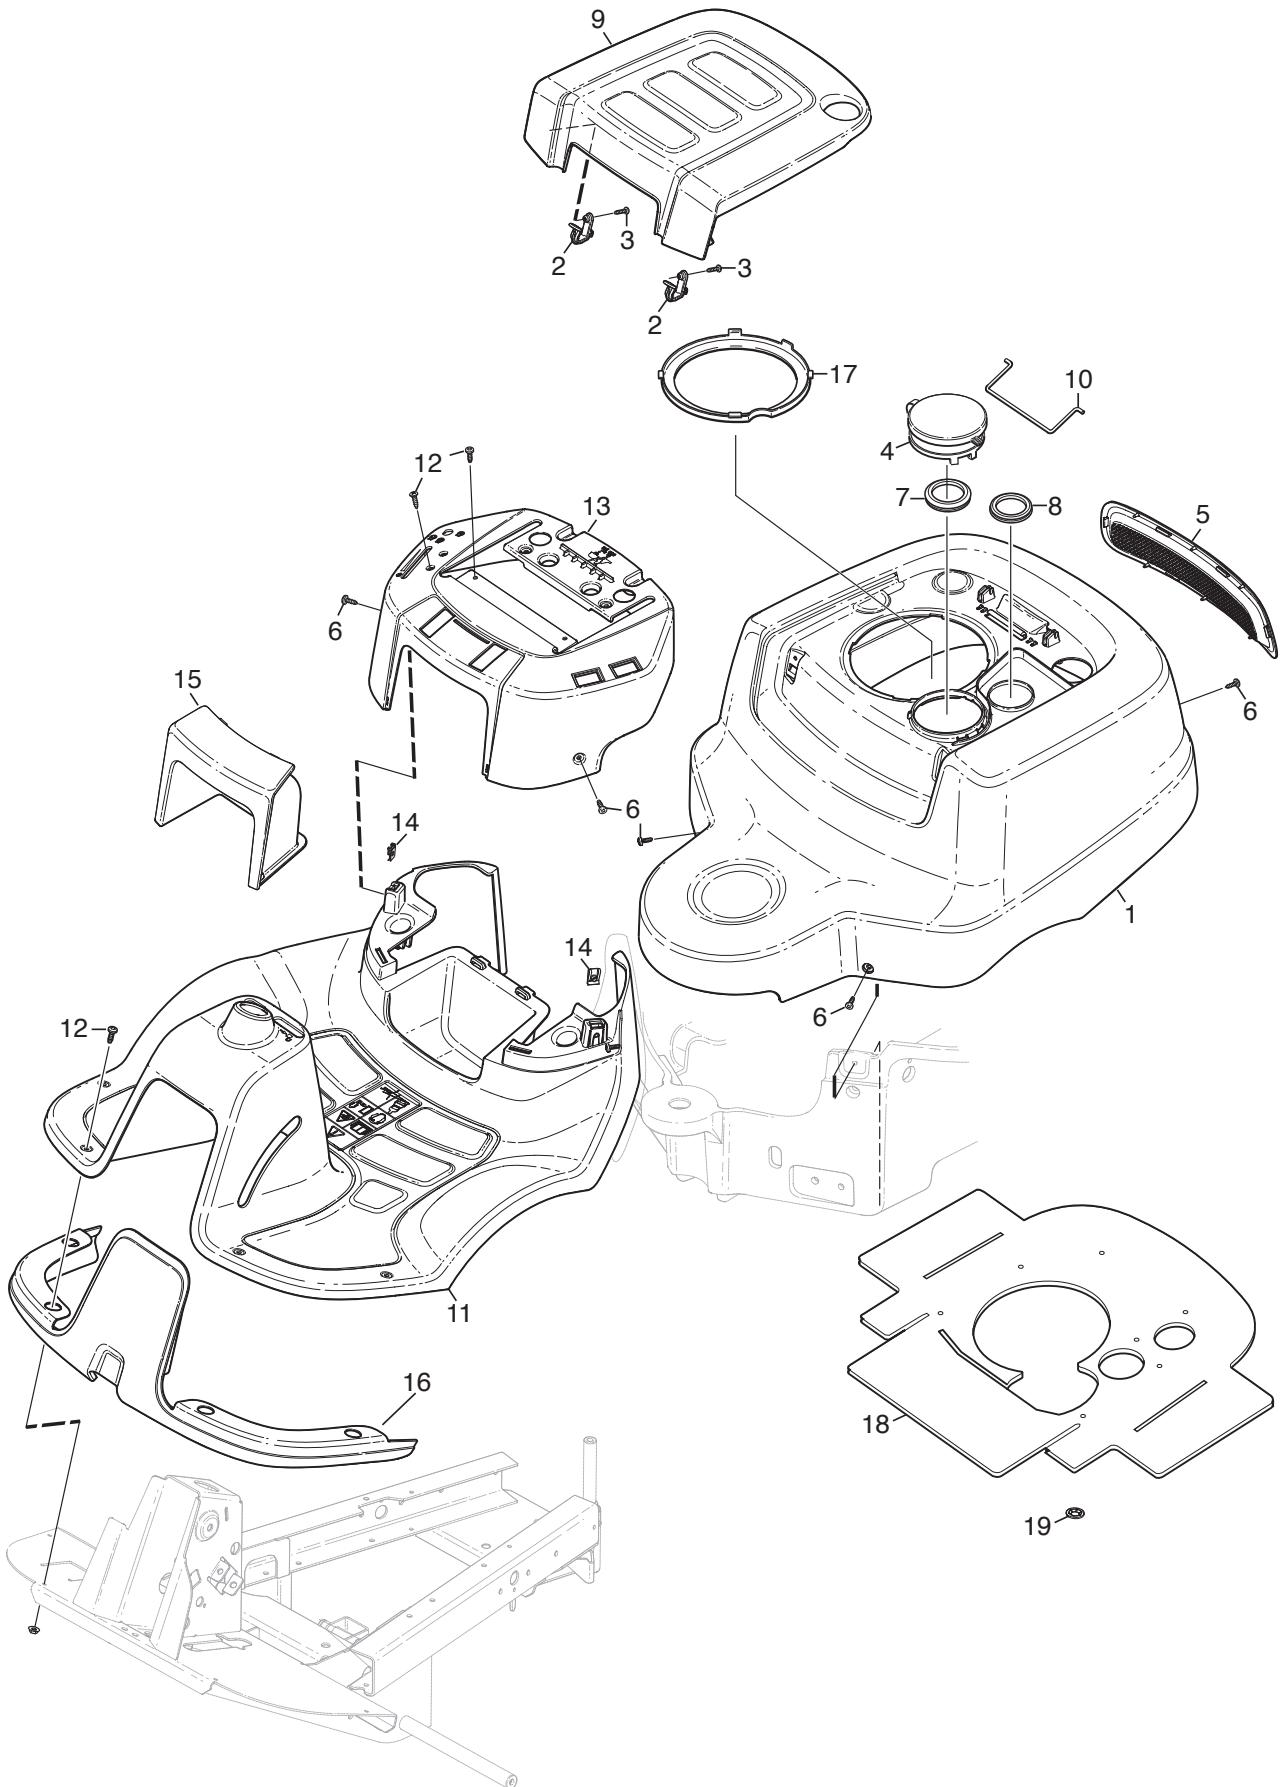

Reservdelskatalog Parts Catalogue

Park 120

2F5820241/S16 - Season 2016

- Use GLOBAL GARDEN PRODUCT Genuine Spare Parts specified in the parts list for repair and/or replacement.
 - The contents described in the parts list may change due to improvement.
 - The drawings of the spare parts are only indicative and might not represent the part in question exactly.
 - The indications "right" - "left" - "front" - "rear" refer to the position of the operator when using the machine.
- When placing orders of parts for repair and/or replacement, make sure that the illustrated parts list is the one applying to the machine's year of manufacture, as shown on the identification plate attached to the machine.

www.stiga.com

Utgåva Issue 18 - 2016		Monteringsdetaljer Assembly parts			
Pos. Fig.	Antal Q.ty	Art nr Part No	Benämning	Description	Anmärkning Notes
1	2	9595-0262-00	Spännstift	Locating Pin	
2	4	9959-0820-16	Skruv	Screw	
3	2	1134-4185-01	Ansatsbricka	Flange Washer	
4	4	112523060/0	Bricka	Washer	
5	2	1134-4734-01	Tändningsnyckel	Ignition Key	
6	1	1134-6113-01	Skruv	Screw	
11	1	137510307/0	Stift	Pin	
12	1	112642450/0	Stift	Pin	
13	1	1134-0072-02	Linhjul	Steering Pulley	
14	1	337774098/0	Fäste	Bracket	
15	1	112523060/0	Bricka	Washer	
16	1	322399804/1	Mutter	Nut	
17	1	112155000/0	Mutter	Nut	