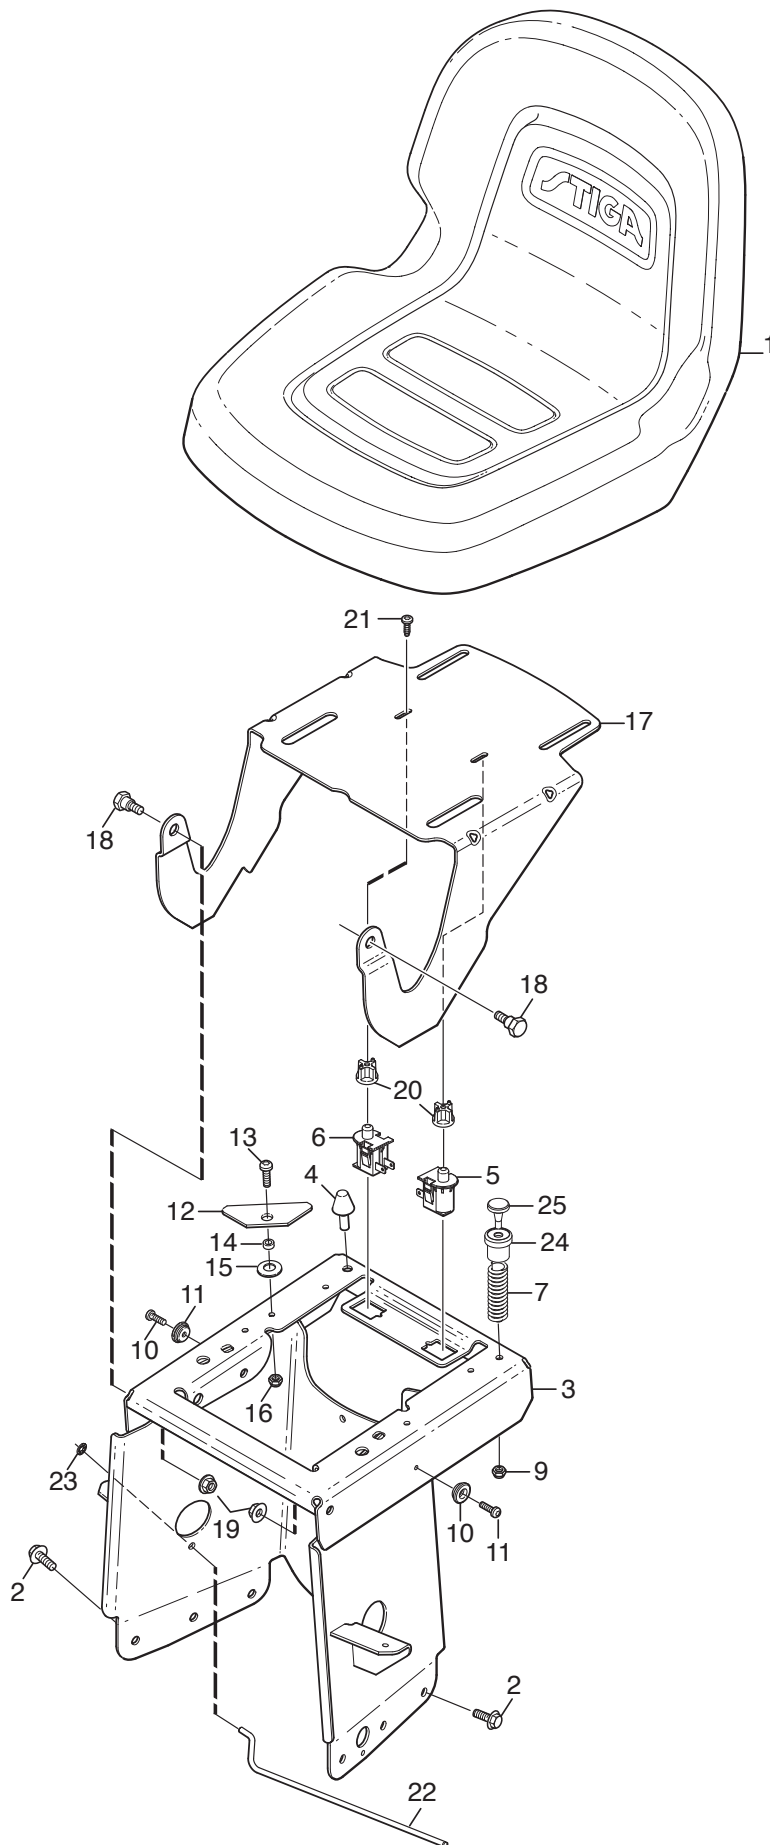

Utgåva Issue 18 - 2016		Seat			
Pos. Fig.	Antal Q.ty	Art nr Part No	Benämning	Description	Anmärkning Notes
1	1	125722477/0	Seat	Seat	
2	4	9945-0816-16	Skruv	Screw	
3	1	387785213/0	Sitsfäste	Seat Support	
4	1	1134-3134-01	Fjäder	Spring	
5	1	1134-3156-01	Brytare	Switch	
6	1	1134-3156-02	Brytare (gra)	Switch	
7	1	137430102/0	Fjäder	Spring	
9	1	112155000/0	Mutter	Nut	
10	2	1134-3144-01	Distans	Spacer	
11	2	9852-8013-16	Skruv	Screw	
12	1	1137-0862-01	Plåt	Plate	
13	1	9893-0616-16	Skruv	Screw	
14	1	1137-0872-01	Distans	Spacer	
15	1	9665-0002-00	Bricka	Washer	
16	1	112154510/0	Mutter	Nut	
17	1	1137-0867-01	Fäste	Bracket	
18	2	1134-0240-01	Ansattsskruv	Shoulder screw	
19	2	112155000/0	Mutter	Nut	
20	2	1137-0913-01	Knapp	Button	
21	2	112728697/0	Skruv	Screw	
22	1	1137-1033-01	Stang	Rod	
23	1	9675-0008-02	Starlockbricka	Starlock	
24	1	137510303/1	Stift	Pin	
25	1	127275000/0	Gummiplugg	Grommet