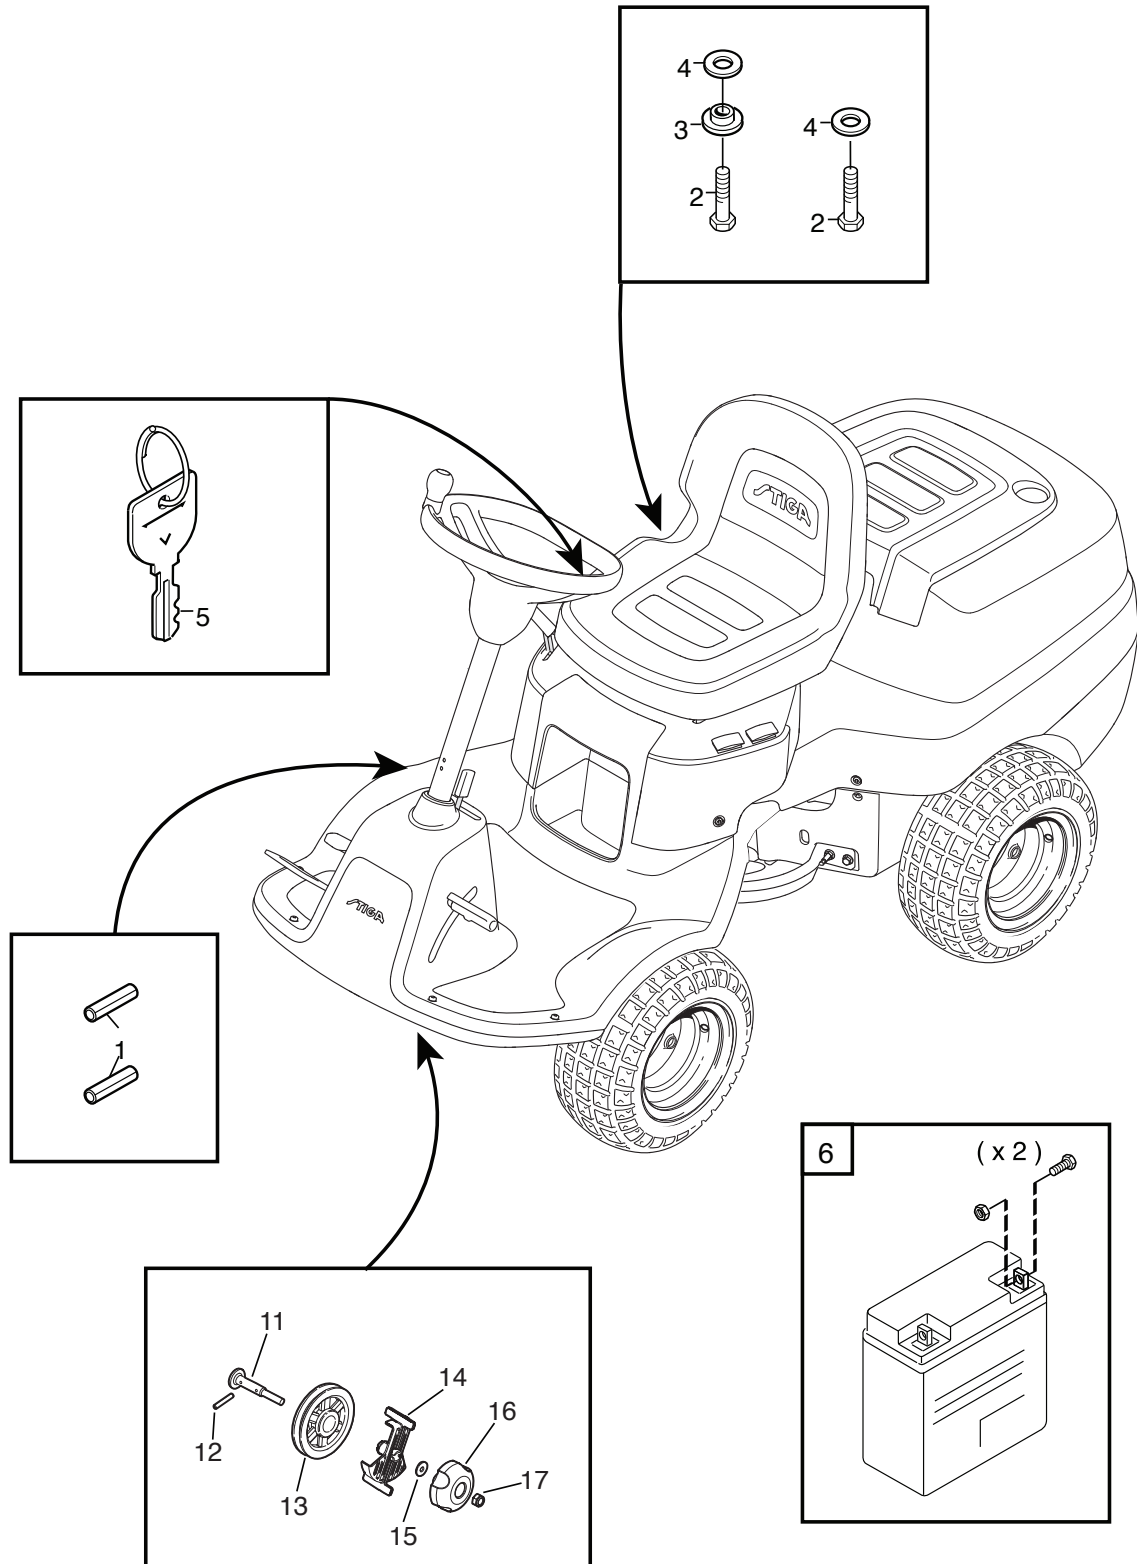

Utgåva Issue 7 - 2016		Monteringsdetaljer Assembly parts			
Pos. Fig.	Antal Q.ty	Art nr Part No	Benämning	Description	Anmärkning Notes
1	2	9595-0262-00	Spännstift	Locating Pin	
2	4	9959-0820-16	Skruv	Screw	
3	2	1134-4185-01	Ansatsbricka	Flange Washer	
4	4	112523060/0	Bricka	Washer	
5	2	1134-4734-01	Tändningsnyckel	Ignition Key	
6	1	1134-6113-01	Skruv	Screw	
11	1	137510307/0	Stift	Pin	
12	1	112642450/0	Stift	Pin	
13	1	1134-0072-02	Linhjul	Steering Pulley	
14	1	337774098/0	Fäste	Bracket	
15	1	112523060/0	Bricka	Washer	
16	1	322399804/1	Mutter	Nut	
17	1	112155000/0	Mutter	Nut