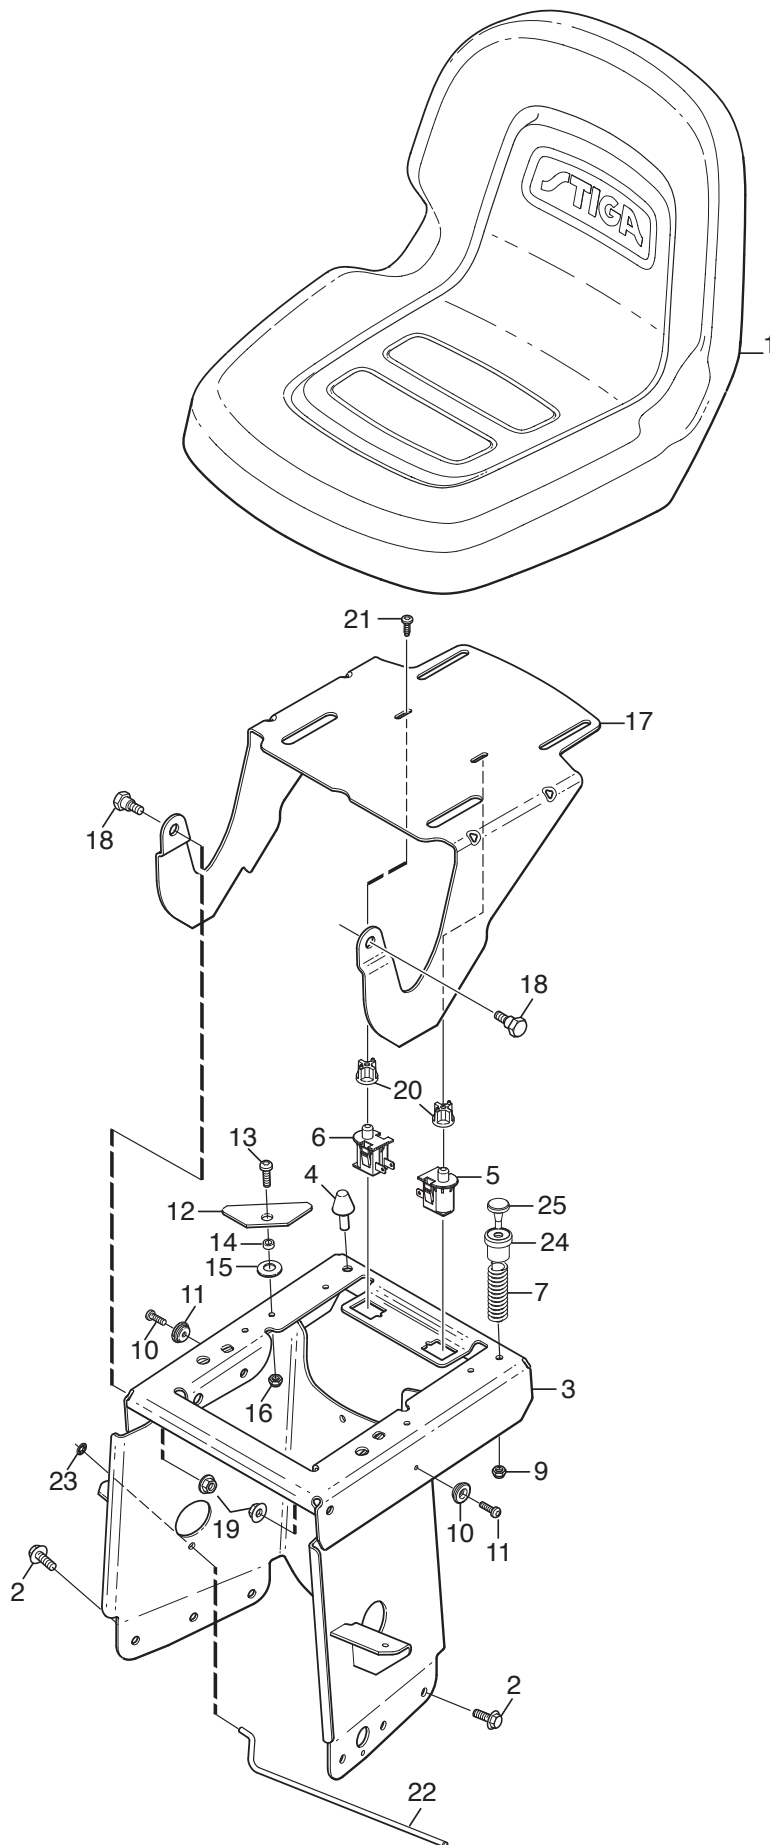

Utgåva Issue 7 - 2016		Seat			
Pos. Fig.	Antal Q.ty	Art nr Part No	Benämning	Description	Anmärkning Notes
1	1	125722477/0	Seat	Seat	
2	4	9945-0816-16	Skruv	Screw	
3	1	387785213/0	Sitsfäste	Seat Support	
4	1	1134-3134-01	Fjäder	Spring	
5	1	1134-3156-01	Brytare	Switch	
6	1	1134-3156-02	Brytare (gra)	Switch	
7	1	137430102/0	Fjäder	Spring	
9	1	112155000/0	Mutter	Nut	
10	2	1134-3144-01	Distans	Spacer	
11	2	9852-8013-16	Skruv	Screw	
12	1	1137-0862-01	Plåt	Plate	
13	1	9893-0616-16	Skruv | Relä	Screw | Relay	
14	1	1137-0872-01	Distans	Spacer	
15	1	9665-0002-00	Bricka	Washer	
16	1	112154510/0	Mutter	Nut	
17	1	1137-0867-01	Fäste	Bracket	
18	2	1134-0240-01	Ansattsskruv | Skruv	Shoulder screw | Screw	
19	2	112155000/0	Mutter	Nut	
20	2	1137-0913-01	Knapp	Button	
21	2	112728697/0	Skruv	Screw	
22	1	1137-1033-01	Stang	Rod	
23	1	9675-0008-02	Starlockbricka	Starlock	
24	1	137510303/1	Stift	Pin	
25	1	127275000/0	Gummiplugg	Grommet