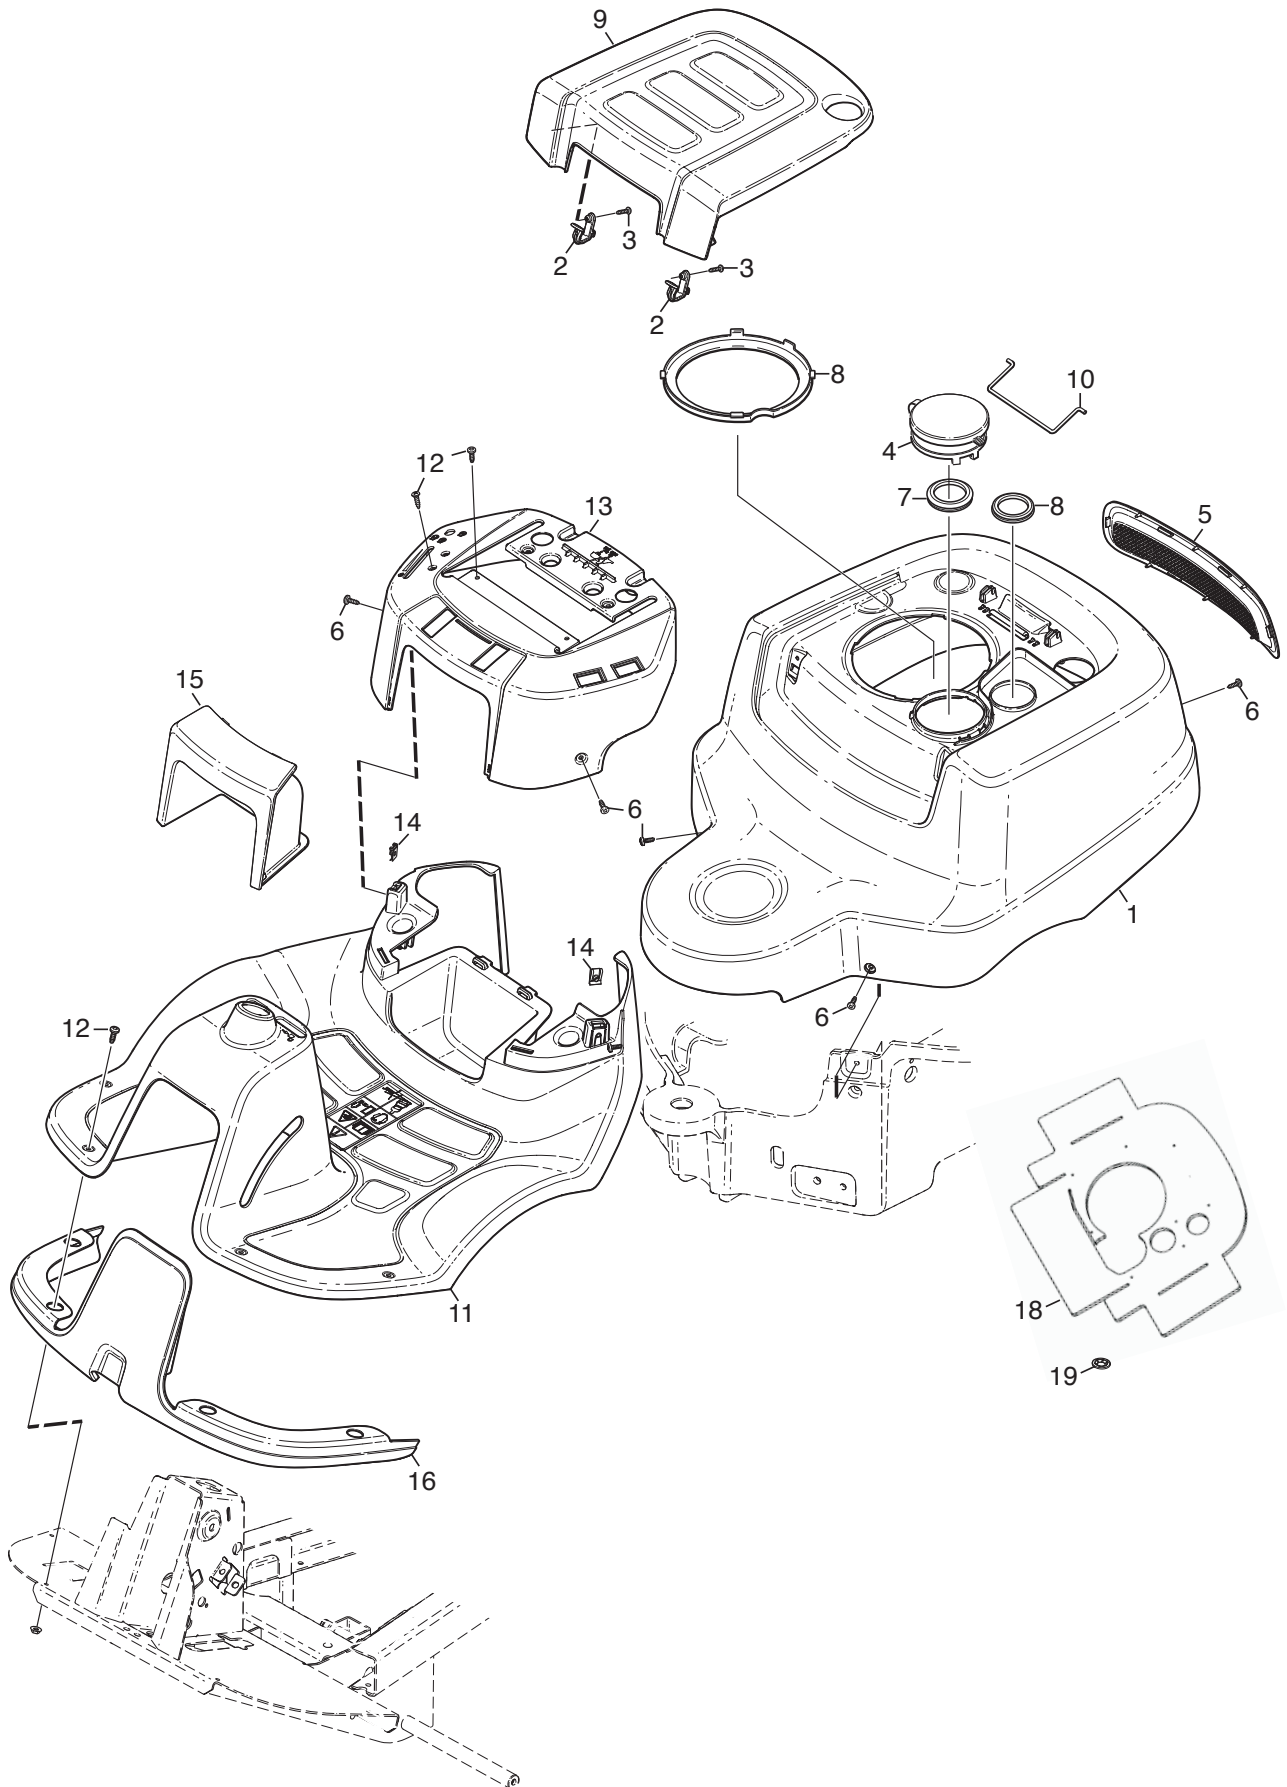

Reservdelskatalog Parts Catalogue

Park 220

2F5820321/S16 - Season 2016

- Use GLOBAL GARDEN PRODUCT Genuine Spare Parts specified in the parts list for repair and/or replacement.
 - The contents described in the parts list may change due to improvement.
 - The drawings of the spare parts are only indicative and might not represent the part in question exactly.
 - The indications "right" - "left" - "front" - "rear" refer to the position of the operator when using the machine.
- When placing orders of parts for repair and/or replacement, make sure that the illustrated parts list is the one applying to the machine's year of manufacture, as shown on the identification plate attached to the machine.

www.stiga.com

Utgåva Issue 7 - 2016		Monteringsdetaljer Assembly parts			
Pos. Fig.	Antal Q.ty	Art nr Part No	Benämning	Description	Anmärkning Notes
1	2	9595-0262-00	Spännstift	Locating Pin	
2	4	9959-0820-16	Skruv	Screw	
3	2	1134-4185-01	Ansatsbricka	Flange Washer	
4	4	112523060/0	Bricka	Washer	
5	2	1134-4734-01	Tändningsnyckel	Ignition Key	
6	1	1134-6113-01	Skruv	Screw	
11	1	137510307/0	Stift	Pin	
12	1	112642450/0	Stift	Pin	
13	1	1134-0072-02	Linhjul	Steering Pulley	
14	1	337774098/0	Fäste	Bracket	
15	1	112523060/0	Bricka	Washer	
16	1	322399804/1	Mutter	Nut	
17	1	112155000/0	Mutter	Nut	