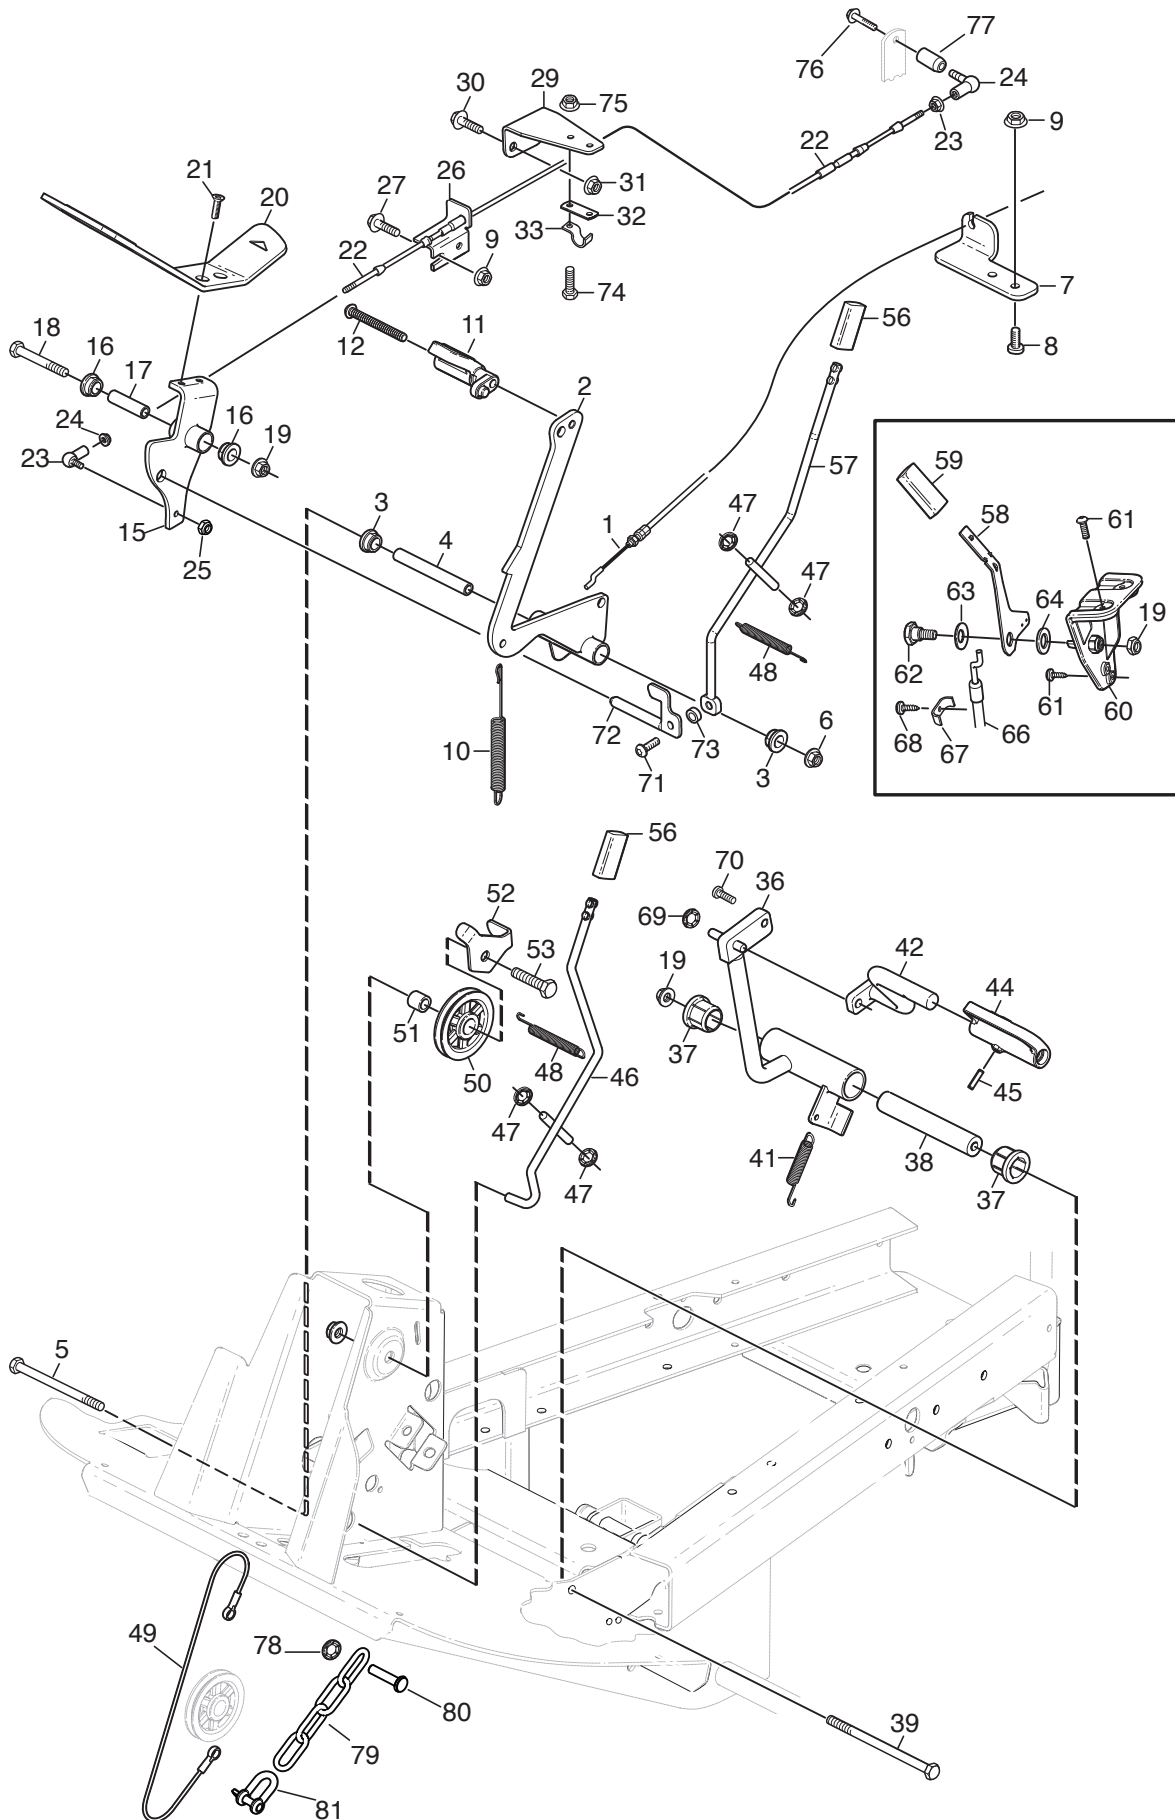

Utgåva Issue 7 - 2016		Reglage		Controls	
Pos. Fig.	Antal Q.ty	Art nr Part No	Benämning	Description	Anmärkning Notes
1	1	1137-0992-01	Bromsvajer	Brake Cabel	
2	1	387500007/0	Bromspedal kpl	Pedal	
3	2	1134-6313-01	Lager	Bearing	
4	1	1137-0912-01	Distans	Spacer	
5	1	9997-0811-02	Skruv	Screw	
6	1	112154220/0	Mutter	Nut	
7	1	1137-0847-01	Fäste	Bracket	
8	2	9959-0620-16	Skruv	Screw	
9	2	9739-0631-22	Mutter	Nut	
10	1	1131-1507-00	Fjäder	Spring	
11	1	1137-0959-01	Bromspedal kpl	Pedal	
12	1	9930-0870-12	Skruv	Screw	
15	1	387318259/0	Fäste	Bracket	
16	2	1134-6313-01	Lager	Bearing	
17	1	1137-0802-01	Distans	Spacer	
18	1	112691800/0	Skruv	Screw	
19	1	112155000/0	Mutter	Nut	
20	1	337506741/0	Drivpedal	Drive Pedal	
21	2	9893-0616-16	Skruv | Relä	Screw | Relay	
22	1	1134-2766-10	Kablage	Cable	
23	2	9570-0001-00	Vinkellänk As8 Din 71802M5	Elbow Link	
24	2	9739-0531-22	Mutter	Nut	
25	2	112154330/0	Mutter	Nut	
26	1	337774041/0	Wirefäste	Wire Bracket	
27	2	9959-0620-16	Skruv	Screw	
28	2	9739-0631-22	Mutter	Nut	
29	1	1137-0928-01	Fäste	Bracket	
30	2	9959-0825-16	Skruv	Screw	
31	2	112154220/0	Mutter	Nut	
32	1	1134-0266-00	Fästbygel	Attaching Clamp	
33	1	1134-0267-00	Underläggsbleck	Clamp Plate	
34	1	112789008/0	Skruv	Screw	
35	1	9739-0531-22	Mutter	Nut	
36	1	1137-0784-01	Pedal	Pedal	
37	2	1134-0068-00	Lager (D20,4)	Bearing (D=20,4)	
38	1	1137-0795-01	Distans	Spacer	
39	1	9997-0814-02	Skruv	Screw	
40	1	9747-0831-02	Mutter | Lasmutter	Nut	
41	1	1134-5824-01	Fjäder	Spring	
42	1	1137-0877-01	Pedal	Pedal	
43	1	9930-0820-16	Skruv	Screw	
44	1	1137-0958-01	Pedal	Pedal	
45	1	9595-0230-00	Stift	Pin	
46	1	1137-0792-01	Bromsstang	Brake Rod	
47	4	112604899/0	Starlock	Crown Fastener	
48	1	1137-1092-01	Fjäder	Spring	
49	1	187000206/0	Kabel	Wire	
50	1	1134-0072-02	Linhjul	Steering Pulley	
51	1	1134-0041-01	Bussning	Bushing