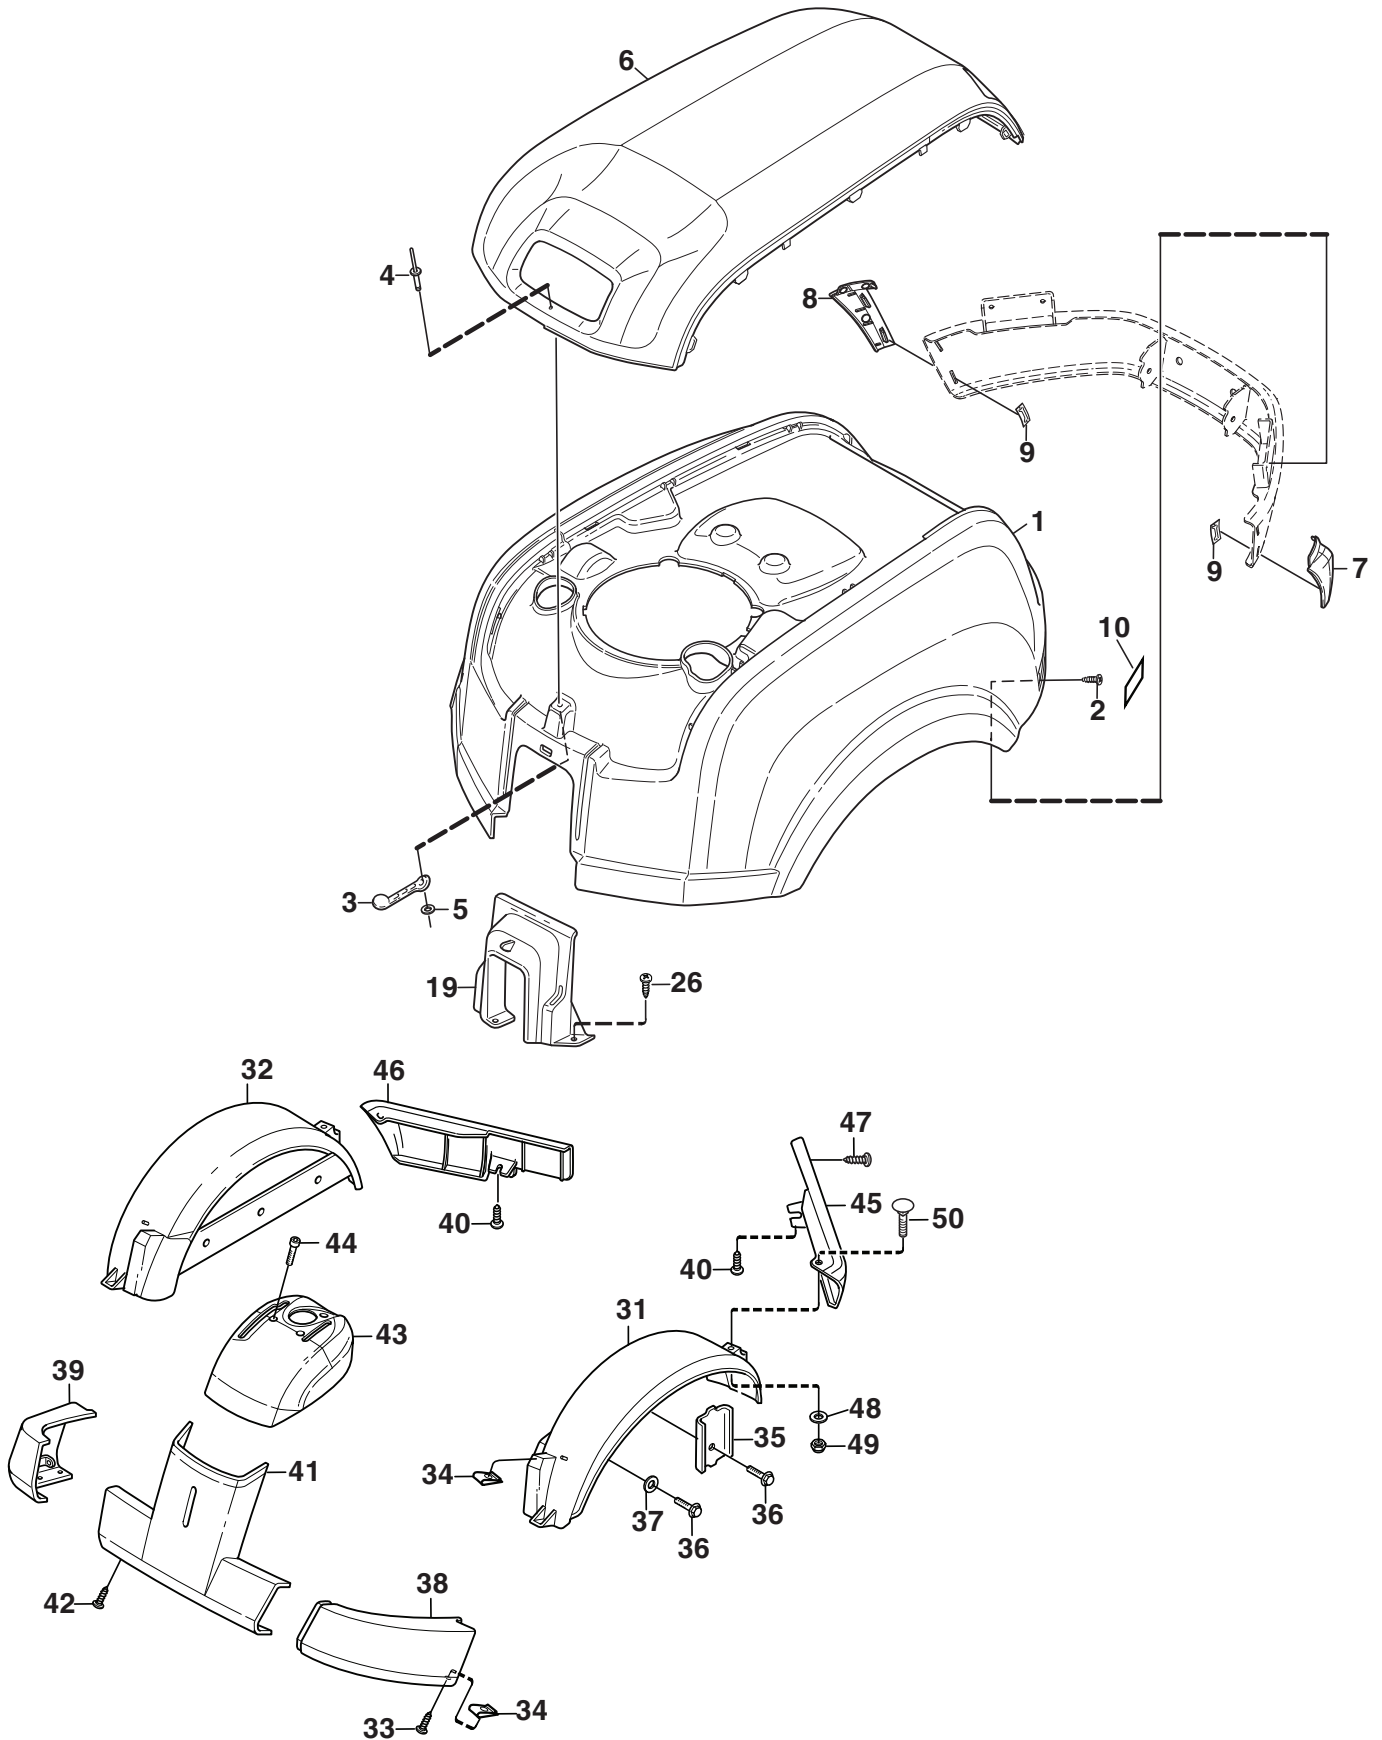

Reservdelskatalog Parts Catalogue

Park 320

2F6120511/S16 - Season 2016

- Use GLOBAL GARDEN PRODUCT Genuine Spare Parts specified in the parts list for repair and/or replacement.
 - The contents described in the parts list may change due to improvement.
 - The drawings of the spare parts are only indicative and might not represent the part in question exactly.
 - The indications "right" - "left" - "front" - "rear" refer to the position of the operator when using the machine.
- When placing orders of parts for repair and/or replacement, make sure that the illustrated parts list is the one applying to the machine's year of manufacture, as shown on the identification plate attached to the machine.

www.stiga.com

Utgåva Issue 18 - 2016		Monteringsdetaljer Assembly parts			
Pos. Fig.	Antal Q.ty	Art nr Part No	Benämning	Description	Anmärkning Notes
2	1	1134-6113-01	Skruv	Screw	
4	2	9595-0262-00	Spännstift	Locating Pin	
5	1	9699-0103-02	Bricka	Washer	0.5 mm
6	2	1134-4185-01	Ansatsbricka	Flange Washer	
7	2	9959-0820-16	Skruv	Screw	
8	2	1134-4481-01	Vingmutter	Wing Nut	
9	4	112523060/0	Bricka	Washer	
10	2	1134-4734-01	Tändningsnyckel	Ignition Key	
11	1	9699-0114-02	Bricka	Washer	1.0 mm
12	2	112793102/0	Skruv	Screw	
13	1	1134-5512-01	Dragplat5-01	Towing Plate	
14	2	9959-0820-16	Skruv	Screw	
15	2	112154220/0	Mutter	Nut	
18	2	9898-1035-16	Skruv	Screw	
19	2	9739-1031-22	Mutter	Nut	