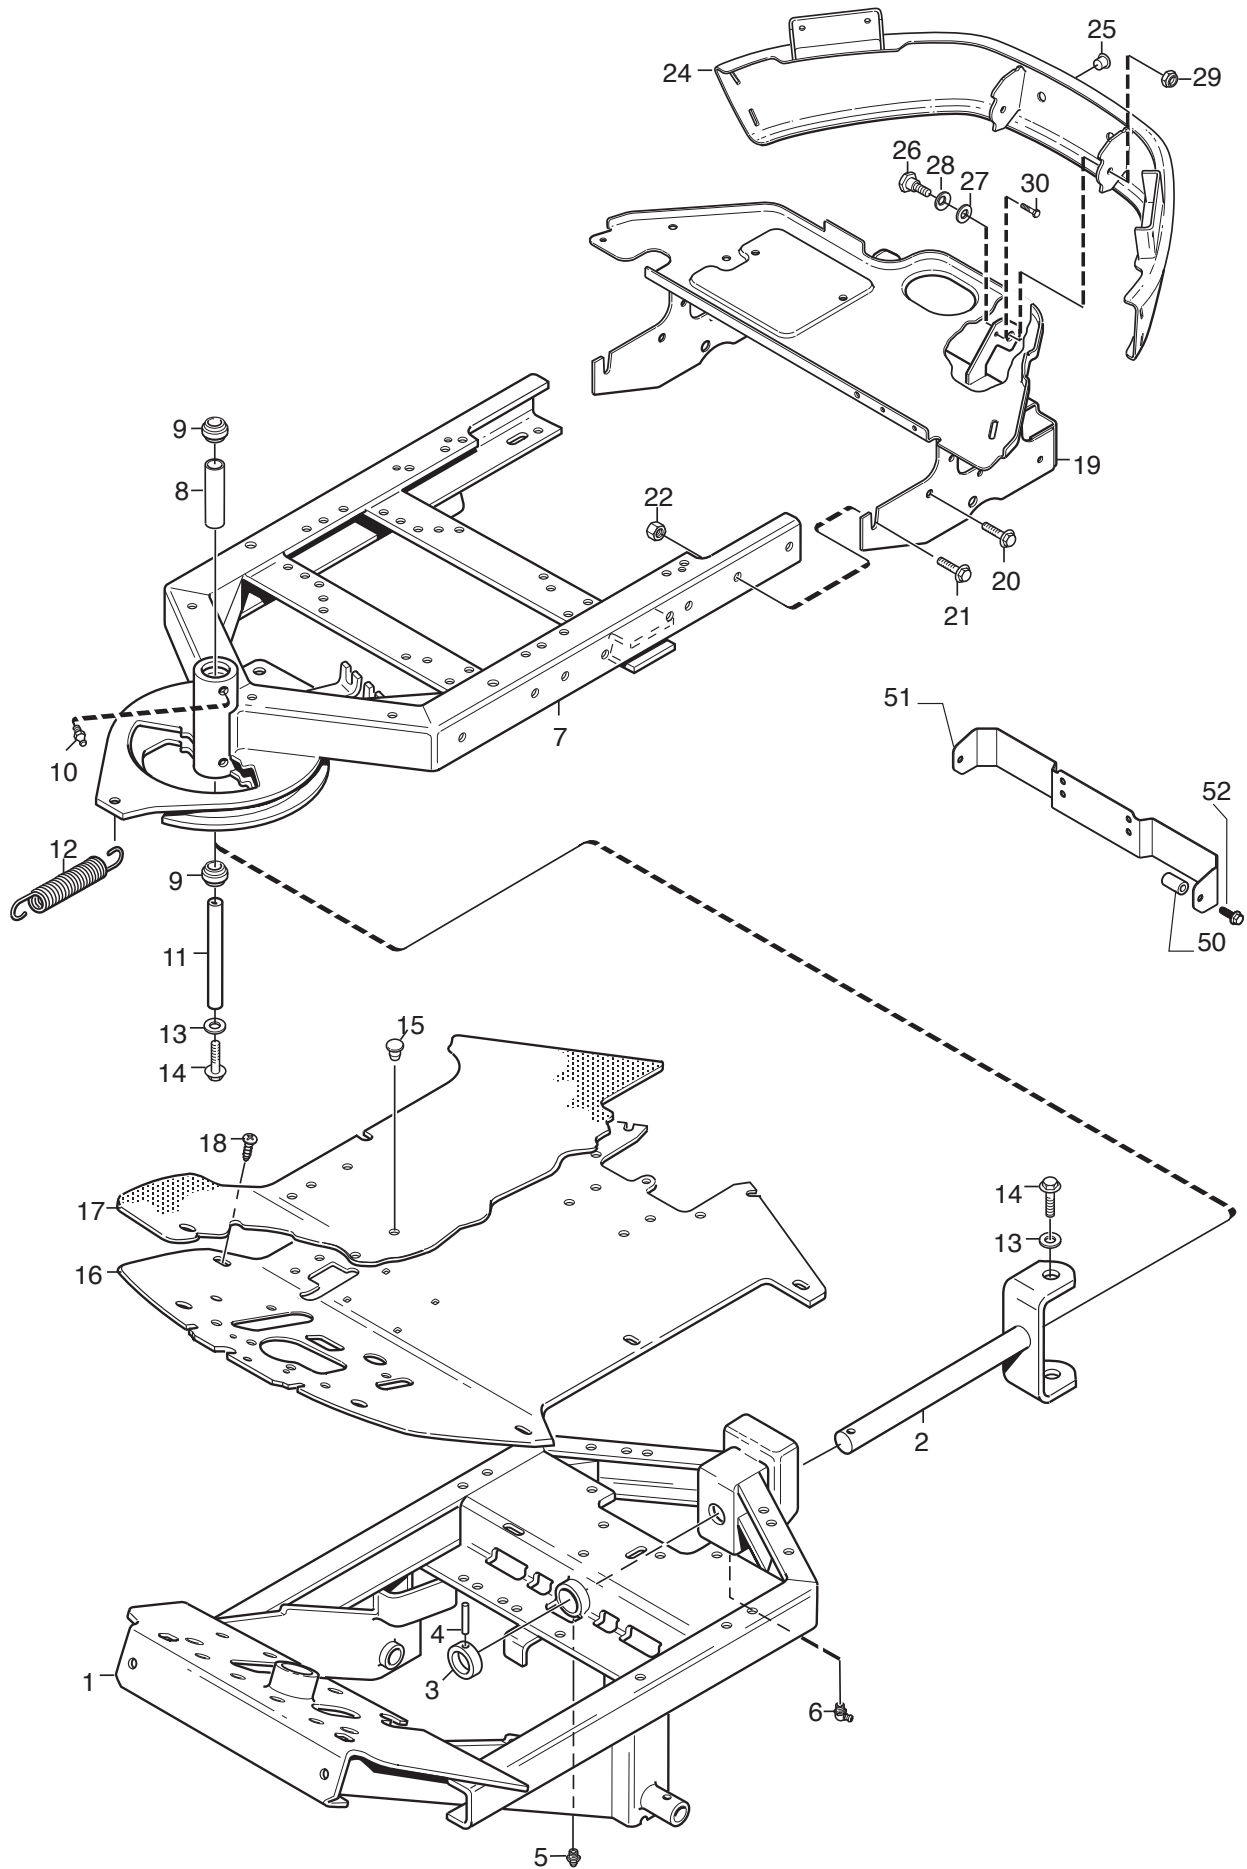

Utgåva Issue 18 - 2016		Ram Frame			
Pos. Fig.	Antal Q.ty	Art nr Part No	Benämning	Description	Anmärkning Notes
1	1	387800011/0	Ram-Främre Kpl	Frame Front	Incl. 2-3-4-5-6
2	1	1134-3963-02	Midjegaffel Service 5-01 H10	Fork	
3	1	1134-0031-00	Ledaxelstopp	Pivot Shaft Stop	
4	1	9595-0262-00	Spännstift	Locating Pin	
5	1	9501-0500-00	Smörjkopp Kort Rak	Grease Dispenser	Rak/straight
6	1	9501-0504-01	Smörjnippel	Grease Nipple M6 90	90°
7	1	1134-6466-02	Ram-Bakre Kpl	Frame-Rear Assy	Incl. 8-9-10
8	1	1134-5705-01	Distans	Spacer	
9	2	9547-0001-00	Ledlager	Bearing	
10	2	9501-0500-00	Smörjkopp Kort Rak	Grease Dispenser	
11	1	1134-5988-01	Centrumaxel	Centre Shaft	
12	1	1134-2171-01	Fjäder	Spring	
13	2	9699-0035-02	Bricka	Washer	
14	2	9959-1025-16	Skruv	Screw	
15	2	9403-0048-70	Täckpropp lkpt 13-6,5S	Cover Plug	
16	1	1134-6586-01	Durk (5-01)	Floor Plate	
17	1	114369182/0	Dekal	Label	
18	2	9893-0616-16	Skruv	Screw	
19	1	1134-5944-01	Tankhylla Kpl. 5-01	Tank Shelf Assy	
20	2	9945-0816-16	Skruv	Screw	
21	2	9959-0820-16	Skruv	Screw	
22	2	112154220/0	Mutter	Nut	
24	1	387457003/0	Stötfangare	Rear Bumper	
25	2	1134-4100-01	Täckpropp	Plug	
26	2	1134-0240-00	Skruv	Screw	
27	2	1134-4242-01	Distansbricka	Washer	
28	2	9665-0002-00	Bricka	Washer	
29	2	112155000/0	Mutter	Nut	
30	2	9943-0516-16	Skruv	Screw	
50	1	1134-1565-09	Distans	Spacer	
51	1	387602503/0	Skydd	Protection	
52	2	9945-0825-16	Skruv	Screw