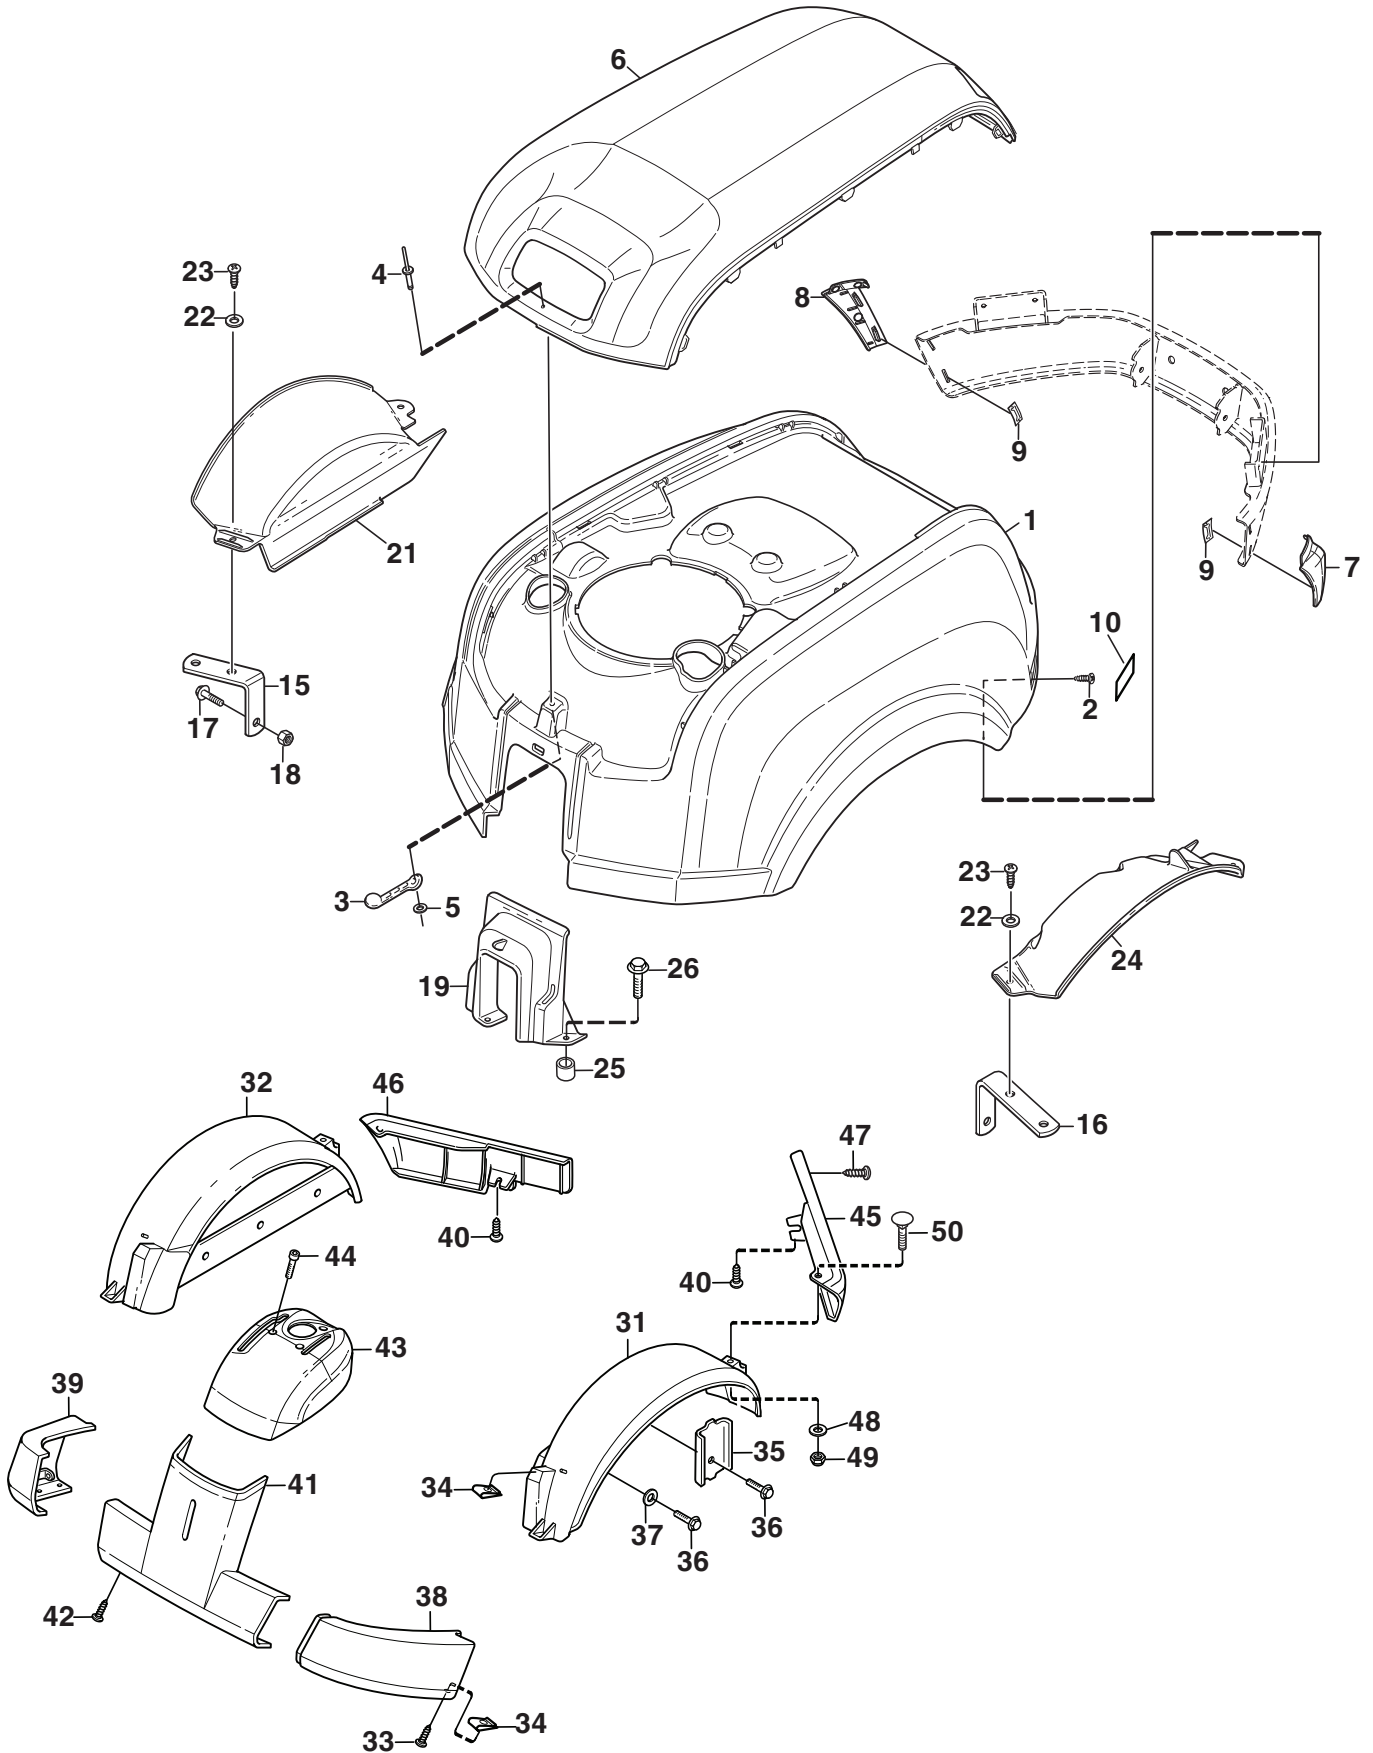

Reservdelskatalog Parts Catalogue

Park 320 MW

2F6120620/S15 - Season 2016

- Use GLOBAL GARDEN PRODUCT Genuine Spare Parts specified in the parts list for repair and/or replacement.
 - The contents described in the parts list may change due to improvement.
 - The drawings of the spare parts are only indicative and might not represent the part in question exactly.
 - The indications "right" - "left" - "front" - "rear" refer to the position of the operator when using the machine.
- When placing orders of parts for repair and/or replacement, make sure that the illustrated parts list is the one applying to the machine's year of manufacture, as shown on the identification plate attached to the machine.

www.stiga.com

Utgåva Issue 18 - 2016		Monteringsdetaljer Assembly parts			
Pos. Fig.	Antal Q.ty	Art nr Part No	Benämning	Description	Anmärkning Notes
2	1	1134-6113-01	Skruv	Screw	
4	2	9595-0262-00	Spännstift	Locating Pin	
5	1	9699-0103-02	Bricka	Washer	0.5 mm
6	2	1134-4185-01	Ansatsbricka	Flange Washer	
7	2	9959-0820-16	Skruv	Screw	
8	2	1134-4481-01	Vingmutter	Wing Nut	
9	4	112523060/0	Bricka	Washer	
10	2	1134-4734-01	Tändningsnyckel	Ignition Key	
11	1	9699-0114-02	Bricka	Washer	1.0 mm
12	2	112793102/0	Skruv	Screw	
13	1	1134-5512-01	Dragplat5-01	Towing Plate	
14	2	9959-0820-16	Skruv	Screw	
15	2	112154220/0	Mutter	Nut	
18	2	9898-1035-16	Skruv	Screw	
19	2	9739-1031-22	Mutter	Nut	