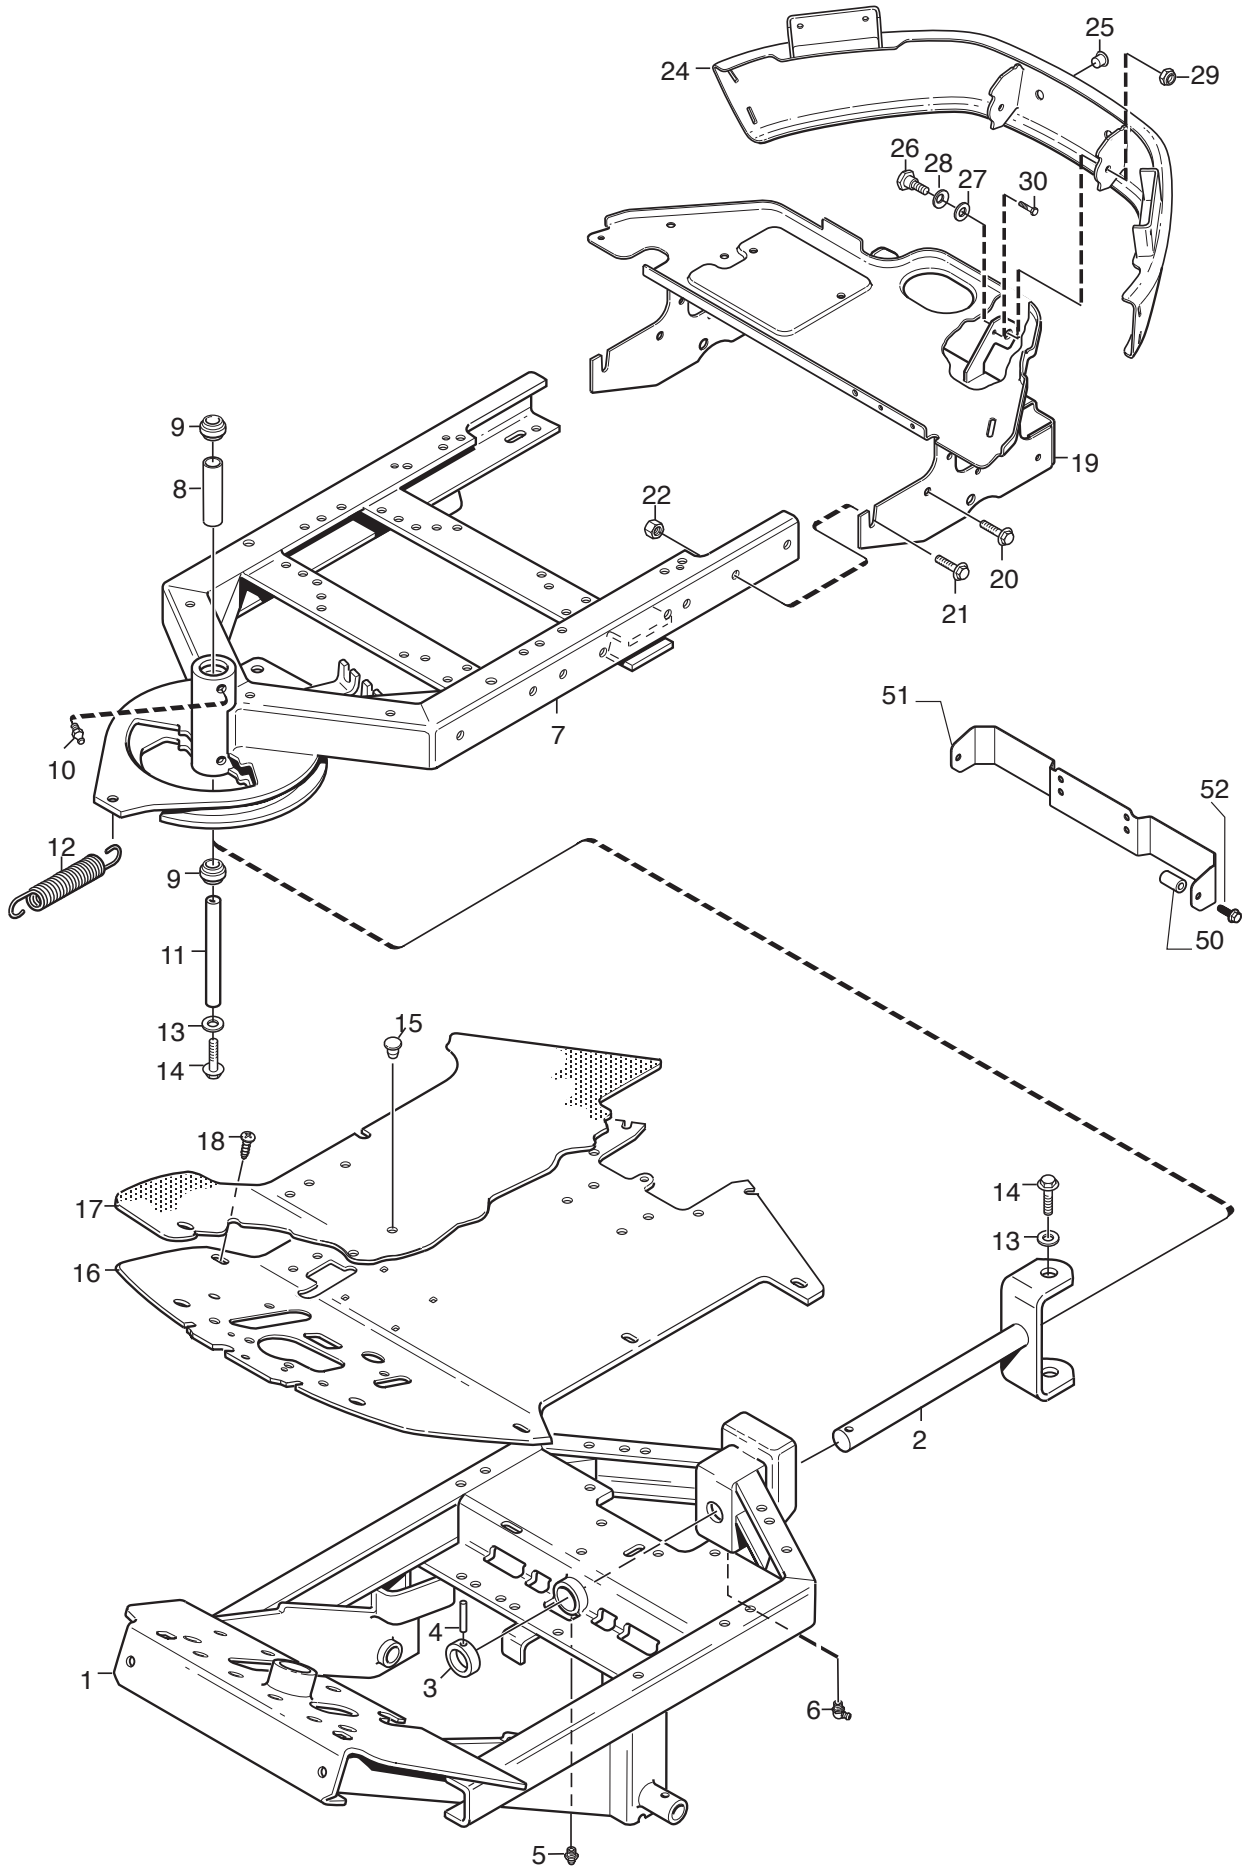

Utgåva Issue 18 - 2016		Ram		Frame	
Pos. Fig.	Antal Q.ty	Art nr Part No	Benämning	Description	Anmärkning Notes
1	1	387800011/0	Ram-Främre Kpl	Frame Front	Incl. 2-3-4-5-6
2	1	1134-3963-02	Midjegaffel Service 5-01 H10	Fork	
3	1	1134-0031-00	Ledaxelstopp	Pivot Shaft Stop	
4	1	9595-0262-00	Spännstift	Locating Pin	
5	1	9501-0500-00	Smörjkopp Kort Rak	Grease Dispenser	Rak/straight
6	1	9501-0504-01	Smörjnippel	Grease Nipple M6 90	90°
7	1	1134-6466-02	Ram-Bakre Kpl	Frame-Rear Assy	Incl. 8-9-10
8	1	1134-5705-01	Distans	Spacer	
9	2	9547-0001-00	Ledlager	Bearing	
10	2	9501-0500-00	Smörjkopp Kort Rak	Grease Dispenser	
11	1	1134-5988-01	Centrumaxel	Centre Shaft	
12	1	1134-2171-01	Fjäder	Spring	
13	2	9699-0035-02	Bricka	Washer	
14	2	9959-1025-16	Skruv	Screw	
15	2	9403-0048-70	Täckpropp lkpt 13-6,5S	Cover Plug	
16	1	1134-6586-01	Durk (5-01)	Floor Plate	
17	1	114369182/0	Dekal	Label	
18	2	9893-0616-16	Skruv	Screw	
19	1	1134-5944-01	Tankhylla Kpl. 5-01	Tank Shelf Assy	
20	2	9945-0816-16	Skruv	Screw	
21	2	9959-0820-16	Skruv	Screw	
22	2	112154220/0	Mutter	Nut	
24	1	387457003/0	Stötfangare	Rear Bumper	
25	2	1134-4100-01	Täckpropp	Plug	
26	2	1134-0240-00	Skruv	Screw	
27	2	1134-4242-01	Distansbricka	Washer	
28	2	9665-0002-00	Bricka	Washer	
29	2	112155000/0	Mutter	Nut	
30	2	9943-0516-16	Skruv	Screw	
50	1	1134-1565-09	Distans	Spacer	
51	1	387602503/0	Skydd	Protection	
52	2	9945-0825-16	Skruv	Screw