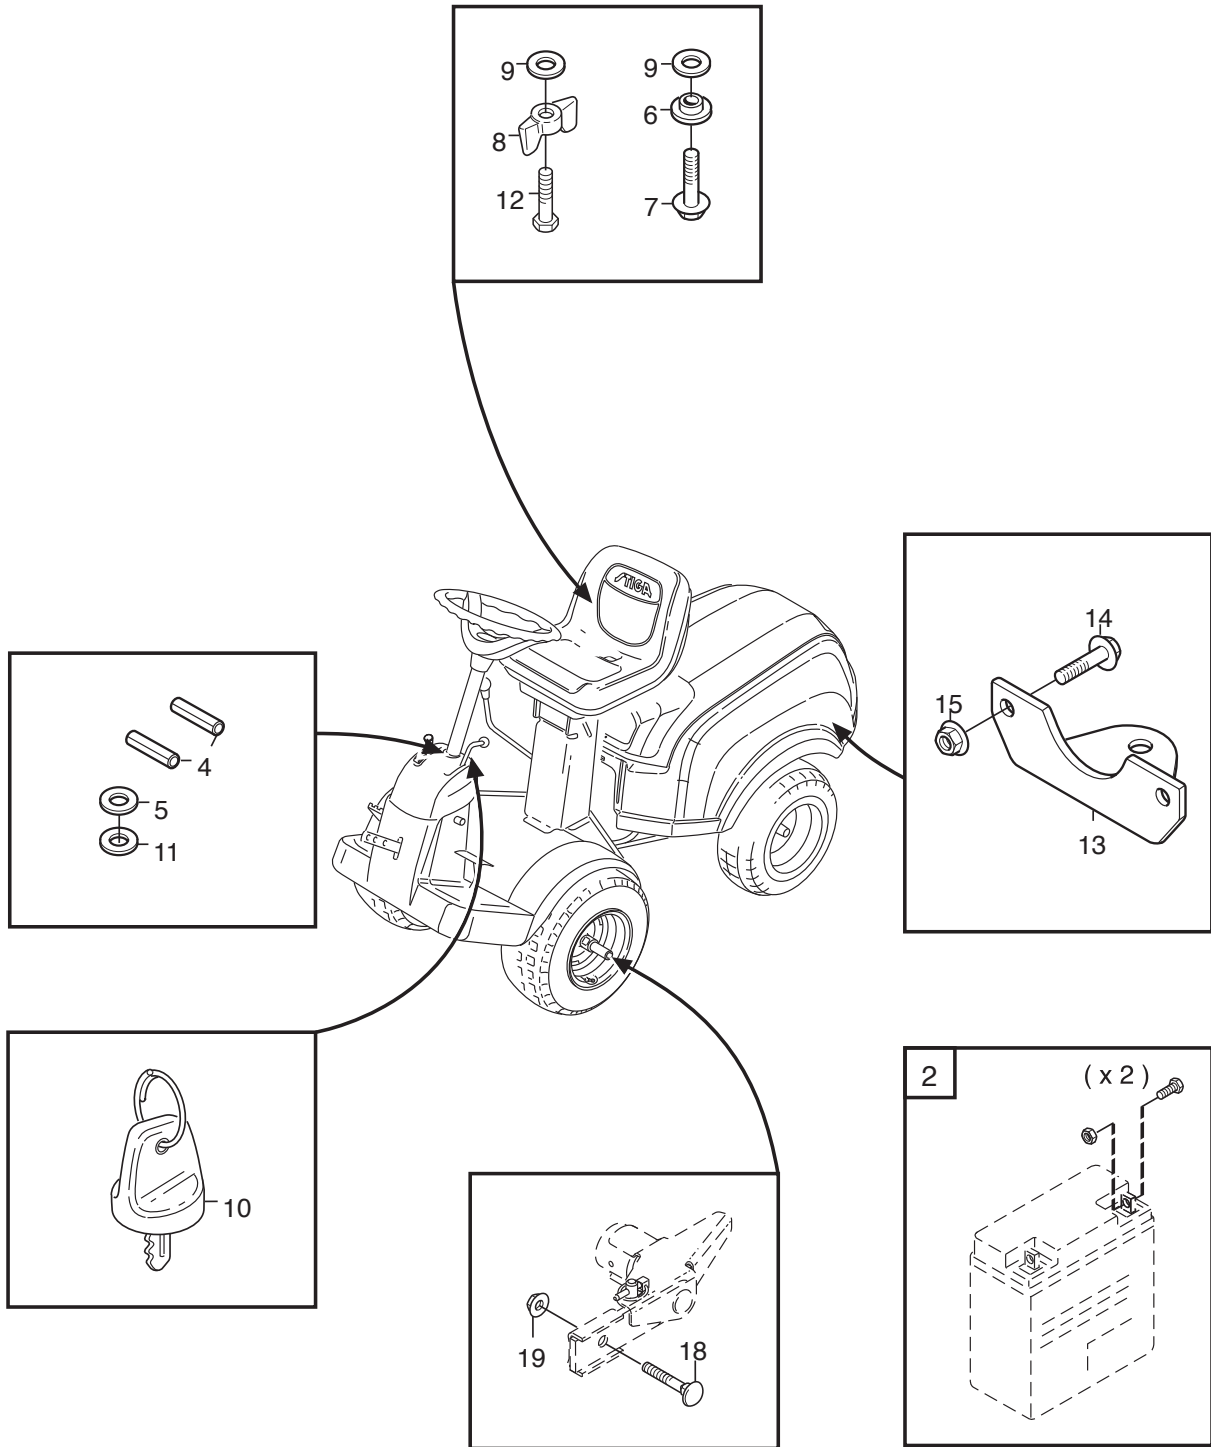

Utgåva Issue 18 - 2016		Monteringsdetaljer Assembly parts			
Pos. Fig.	Antal Q.ty	Art nr Part No	Benämning	Description	Anmärkning Notes
2	1	1134-6113-01	Skruv	Screw	
4	2	9595-0262-00	Spännstift	Locating Pin	
5	1	9699-0103-02	Bricka	Washer	0.5 mm
6	2	1134-4185-01	Ansatsbricka	Flange Washer	
7	2	9959-0820-16	Skruv	Screw	
8	2	1134-4481-01	Vingmutter	Wing Nut	
9	4	112523060/0	Bricka	Washer	
10	2	1134-4734-01	Tändningsnyckel	Ignition Key	
11	1	9699-0114-02	Bricka	Washer	1.0 mm
12	2	112793102/0	Skruv	Screw	
13	1	1134-5512-01	Dragplat5-01	Towing Plate	
14	2	9959-0820-16	Skruv	Screw	
15	2	112154220/0	Mutter	Nut	
18	2	9898-1035-16	Skruv	Screw	
19	2	9739-1031-22	Mutter	Nut