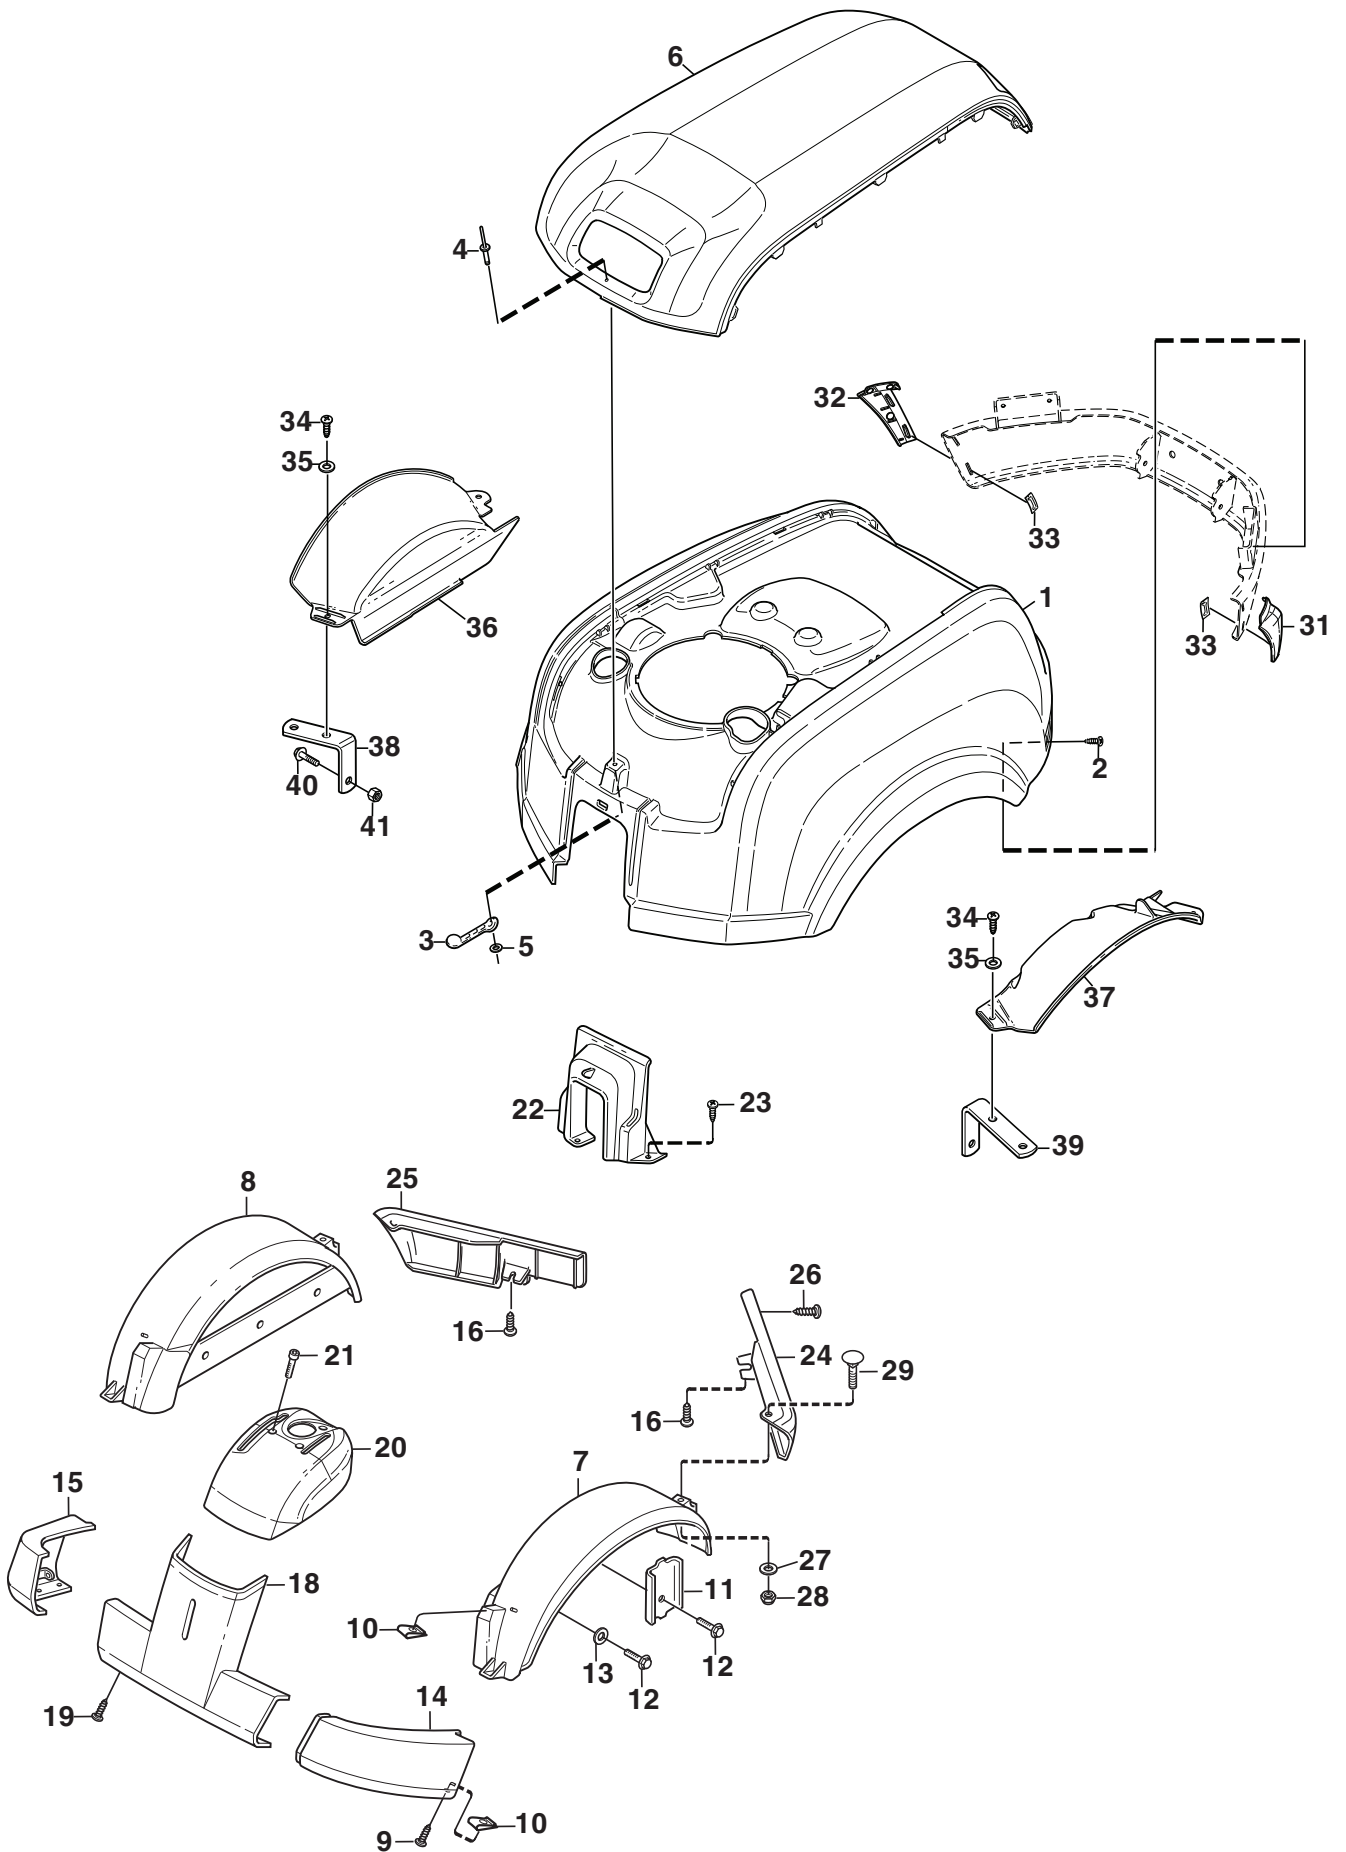

Reservdelskatalog Parts Catalogue

Park 340 MWX

2F6130620/S15 - Season 2015

- Use GLOBAL GARDEN PRODUCT Genuine Spare Parts specified in the parts list for repair and/or replacement.
 - The contents described in the parts list may change due to improvement.
 - The drawings of the spare parts are only indicative and might not represent the part in question exactly.
 - The indications "right" - "left" - "front" - "rear" refer to the position of the operator when using the machine.
- When placing orders of parts for repair and/or replacement, make sure that the illustrated parts list is the one applying to the machine's year of manufacture, as shown on the identification plate attached to the machine.

www.stiga.com

Utgåva Issue 29 - 2015		Monteringsdetaljer Assembly parts			
Pos. Fig.	Antal Q.ty	Art nr Part No	Benämning	Description	Anmärkning Notes
2	1	1134-6113-01	Skruv	Screw	
4	2	9595-0262-00	Spännstift	Locating Pin	
5	1	9699-0103-02	Bricka	Washer	0.5 mm
11	1	9699-0114-02	Bricka	Washer	1.0 mm
6	2	1134-4185-01	Ansatsbricka	Flange Washer	
7	2	9959-0820-16	Skruv	Screw	
8	2	1134-4481-01	Vingmutter	Wing Nut	
9	4	112523060/0	Bricka	Washer	
10	2	1134-4734-01	Tändningsnyckel	Ignition Key	
12	2	112793102/0	Skruv	Screw	
13	1	1134-5512-01	Dragplat5-01	Towing Plate	
14	2	9959-0820-16	Skruv	Screw	
15	2	112154220/0	Mutter	Nut	
18	2	9898-1035-16	Skruv	Screw	
19	2	9739-1031-22	Mutter	Nut	