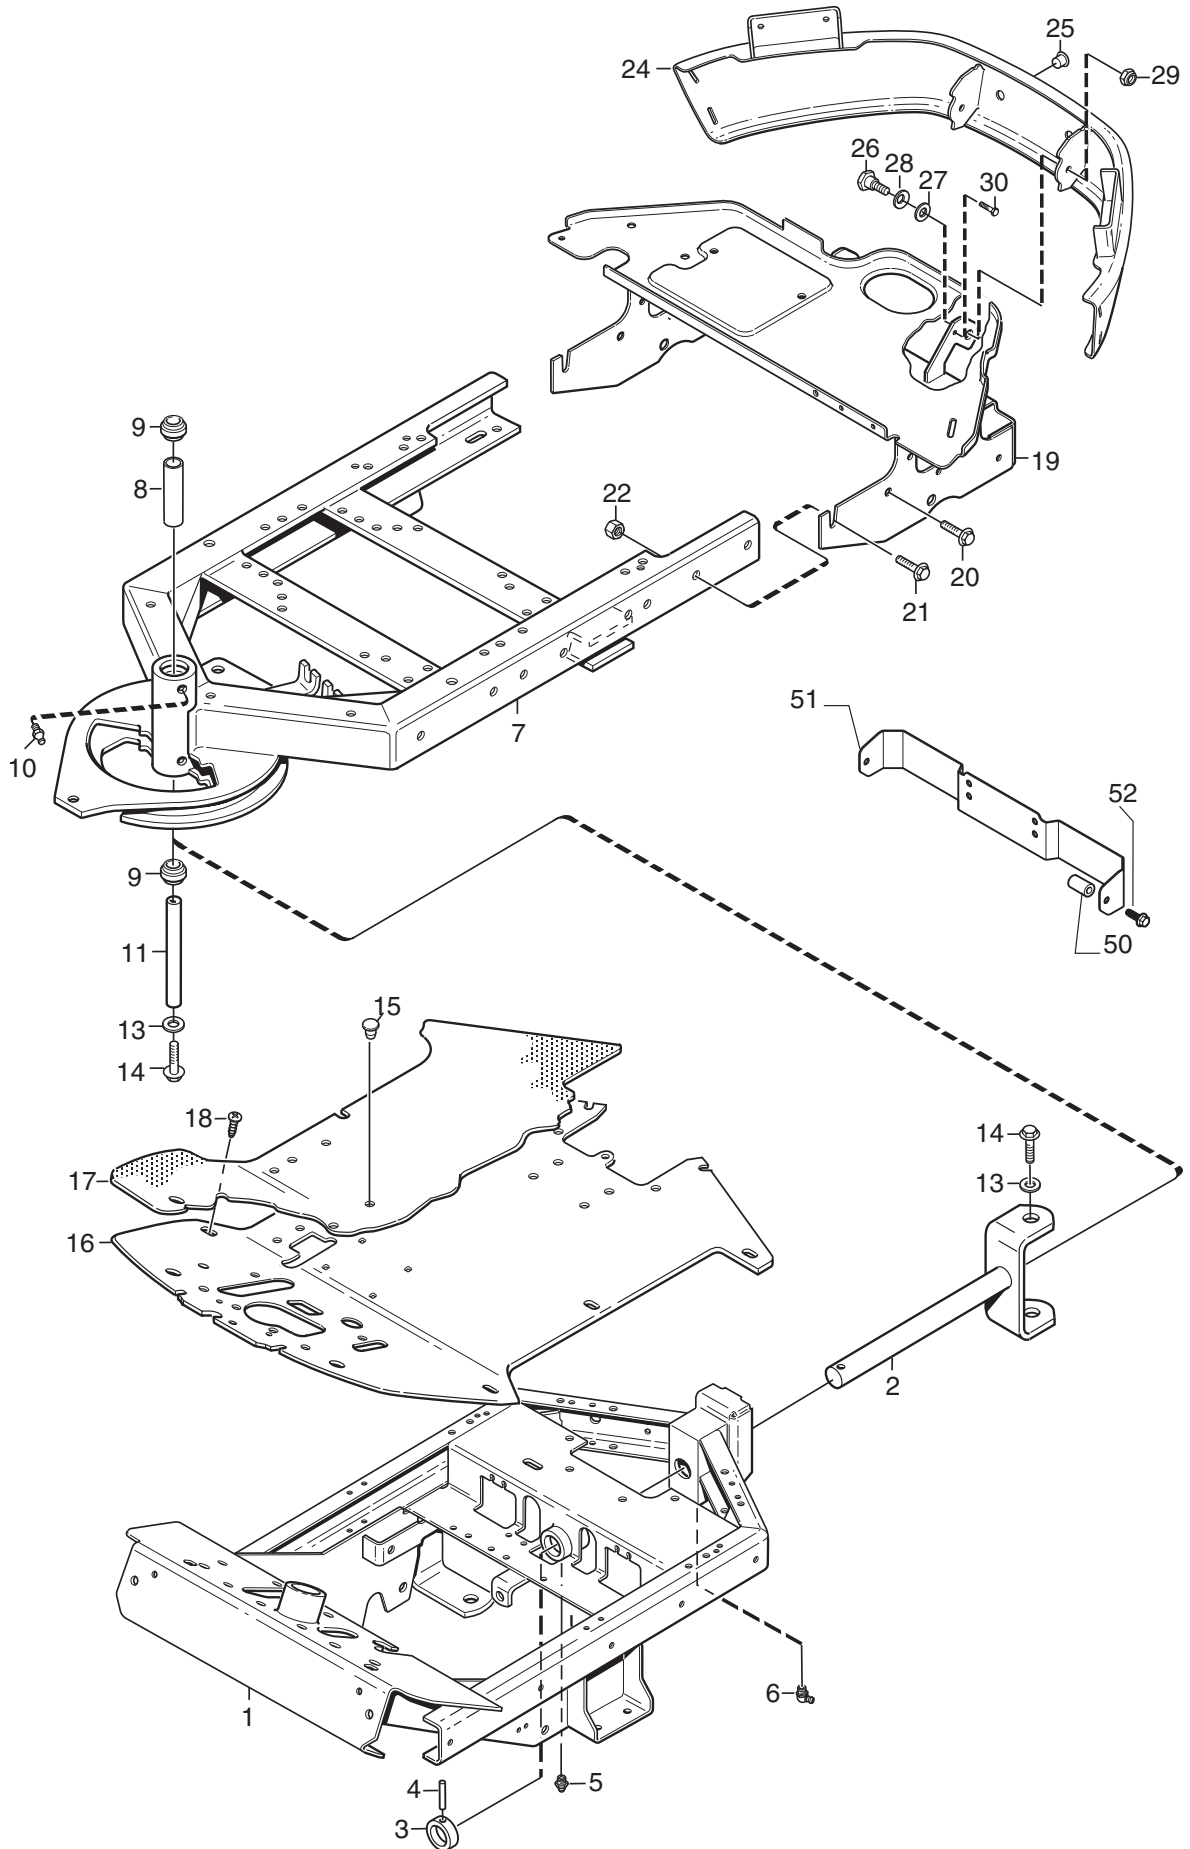

Utgåva Issue 29 - 2015		Ram		Frame	
Pos. Fig.	Antal Q.ty	Art nr Part No	Benämning	Description	Anmärkning Notes
1	1	387800013/0	Ram-Främre	Frame-Front	Incl. 2-3-4-5-6
2	1	1134-3963-02	Midjegaffel Service 5-01 H10	Fork	
3	1	1134-0031-00	Ledaxelstopp	Pivot Shaft Stop	
4	1	9595-0262-00	Spännstift	Locating Pin	
5	1	9501-0500-00	Smörjkopp Kort Rak	Grease Dispenser	Rak/straight
6	1	9501-0504-01	Smörjnippel	Grease Nipple M6 90	90°
7	1	1134-6466-02	Ram-Bakre Kpl	Frame-Rear Assy	Incl. 8-9-10
8	1	1134-5705-01	Distans	Spacer	
9	2	9547-0001-00	Ledlager Ge17Es	Bearing	
10	2	9501-0500-00	Smörjkopp Kort Rak	Grease Dispenser	
11	1	1134-5988-01	Centrumaxel	Centre Shaft	
13	2	9699-0035-02	Bricka	Washer	
14	2	9959-1025-16	Skruv	Screw	
15	2	9403-0048-70	Täckpropp Ikpt 13-6,5S	Cover Plug	
16	1	1134-6586-01	Durk (5-01)	Floor Plate	
17	1	1134-6372-04	Durkmatta	Floor Mat Hst	
18	2	9893-0616-16	Skruv	Screw	
19	1	1134-5944-01	Tankhylla Kpl. 5-01	Tank Shelf Assy	
20	2	9945-0816-16	Skruv	Screw	
21	2	9959-0820-16	Skruv	Screw	
22	2	112154220/0	Mutter	Nut	
24	1	1134-5676-01	Stötfangare	Rear Bumper	
25	2	1134-4100-01	Täckpropp	Plug	
26	2	1134-0240-00	Skruv	Screw	
27	2	1134-4242-01	Distansbricka	Washer	
28	2	9665-0002-00	Bricka	Washer	
29	2	112155000/0	Mutter	Nut	
30	2	9943-0516-16	Skruv	Screw	
50	1	1134-1565-09	Distans	Spacer	
51	1	387602503/0	Skydd	Protection	
52	2	9945-0825-16	Skruv	Screw