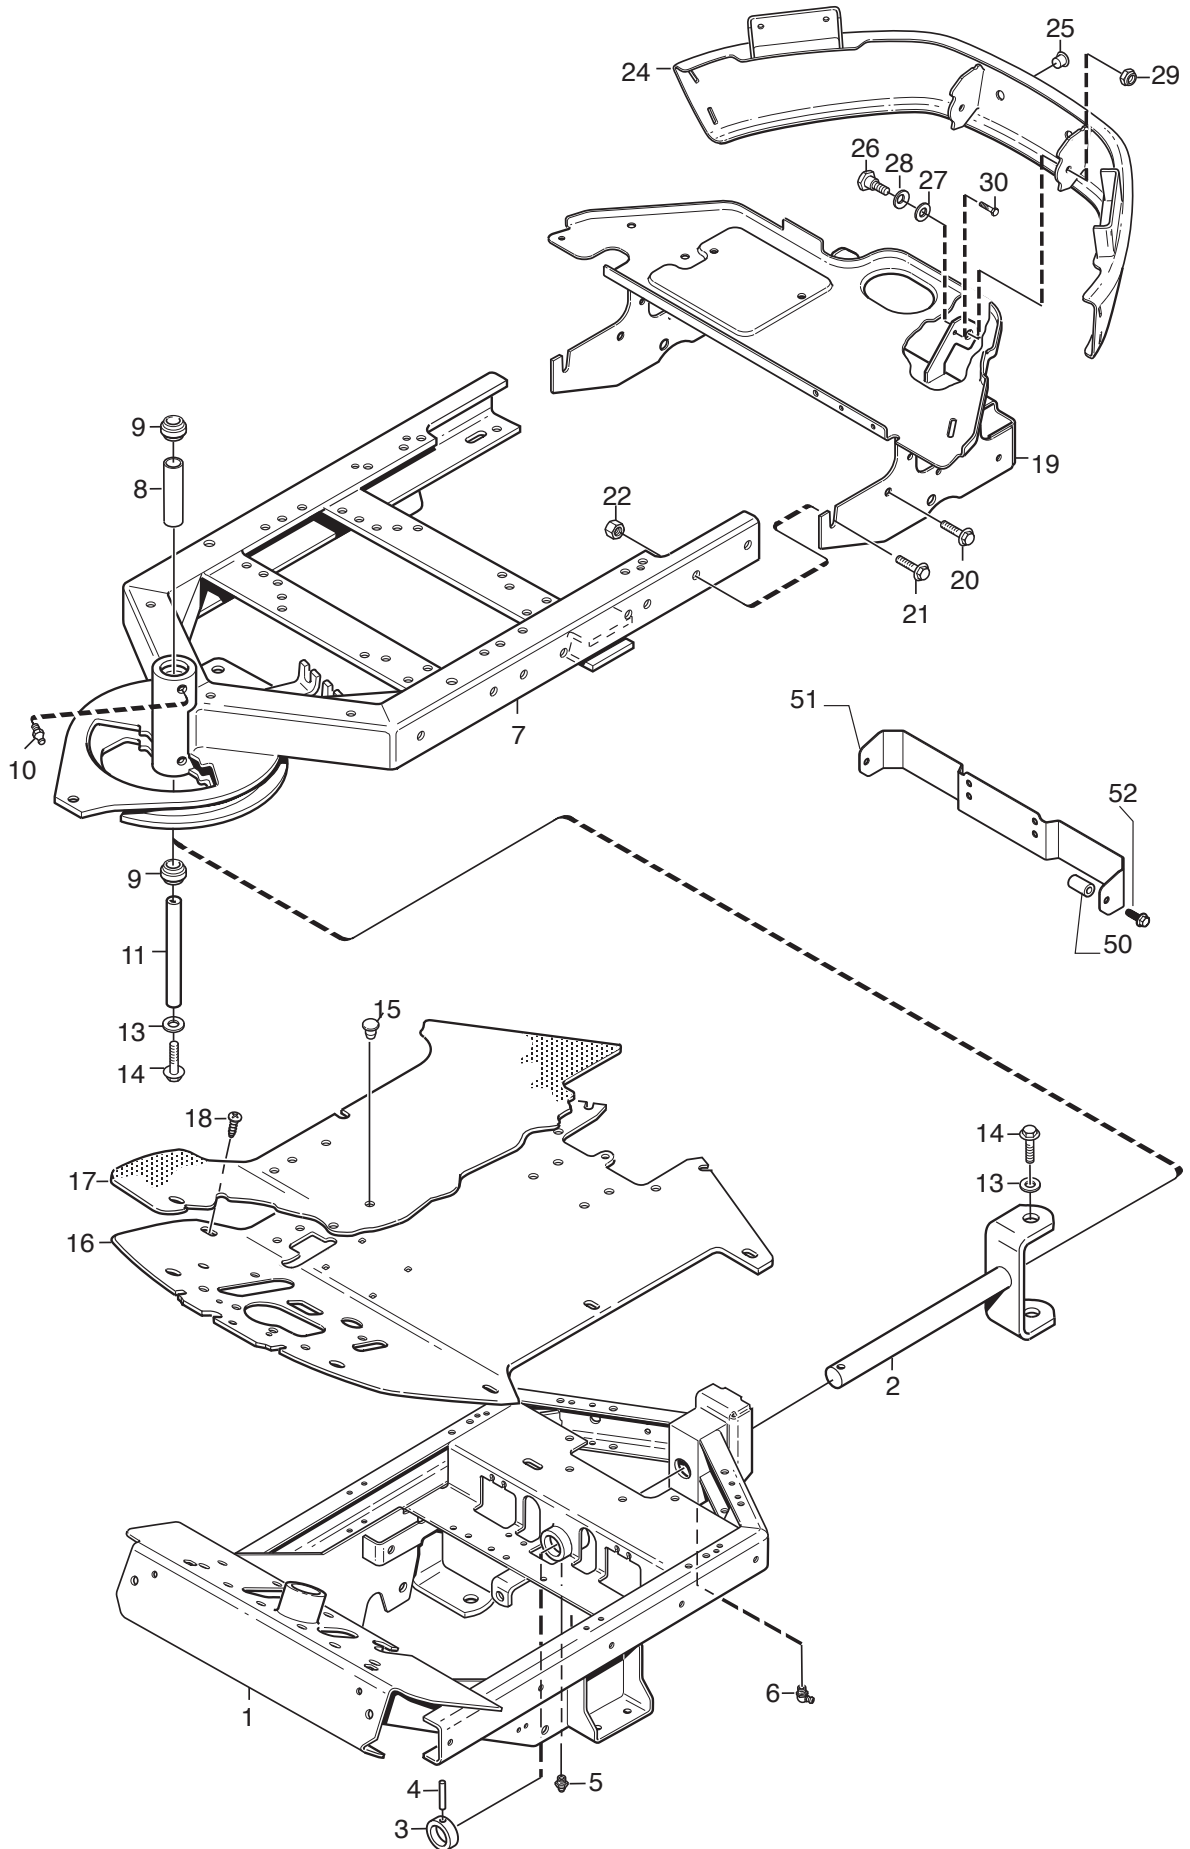

Utgåva Issue 18 - 2016		Ram		Frame	
Pos. Fig.	Antal Q.ty	Art nr Part No	Benämning	Description	Anmärkning Notes
1	1	387800013/0	Ram-Främre	Frame-Front	Incl. 2-3-4-5-6
2	1	1134-3963-02	Midjegaffel Service 5-01 H10	Fork	
3	1	1134-0031-00	Ledaxelstopp	Pivot Shaft Stop	
4	1	9595-0262-00	Spännstift	Locating Pin	
5	1	9501-0500-00	Smörjkopp Kort Rak	Grease Dispenser	Rak/straight
6	1	9501-0504-01	Smörjnippel	Grease Nipple M6 90	90°
7	1	1134-6466-02	Ram-Bakre Kpl	Frame-Rear Assy	Incl. 8-9-10
8	1	1134-5705-01	Distans	Spacer	
9	2	9547-0001-00	Ledlager	Bearing	
10	2	9501-0500-00	Smörjkopp Kort Rak	Grease Dispenser	
11	1	1134-5988-01	Centrumaxel	Centre Shaft	
13	2	9699-0035-02	Bricka	Washer	
14	2	9959-1025-16	Skruv	Screw	
15	2	9403-0048-70	Täckpropp Ikpt 13-6,5S	Cover Plug	
16	1	1134-6586-01	Durk (5-01)	Floor Plate	
17	1	114369182/0	Dekal	Label	
18	2	9893-0616-16	Skruv	Screw	
19	1	1134-5944-01	Tankhylla Kpl. 5-01	Tank Shelf Assy	
20	2	9945-0816-16	Skruv	Screw	
21	2	9959-0820-16	Skruv	Screw	
22	2	112154220/0	Mutter	Nut	
24	1	387457003/0	Stötfangare	Rear Bumper	
25	2	1134-4100-01	Täckpropp	Plug	
26	2	1134-0240-00	Skruv	Screw	
27	2	1134-4242-01	Distansbricka	Washer	
28	2	9665-0002-00	Bricka	Washer	
29	2	112155000/0	Mutter	Nut	
30	2	9943-0516-16	Skruv	Screw	
50	1	1134-1565-09	Distans	Spacer	
51	1	387602503/0	Skydd	Protection	
52	2	9945-0825-16	Skruv	Screw