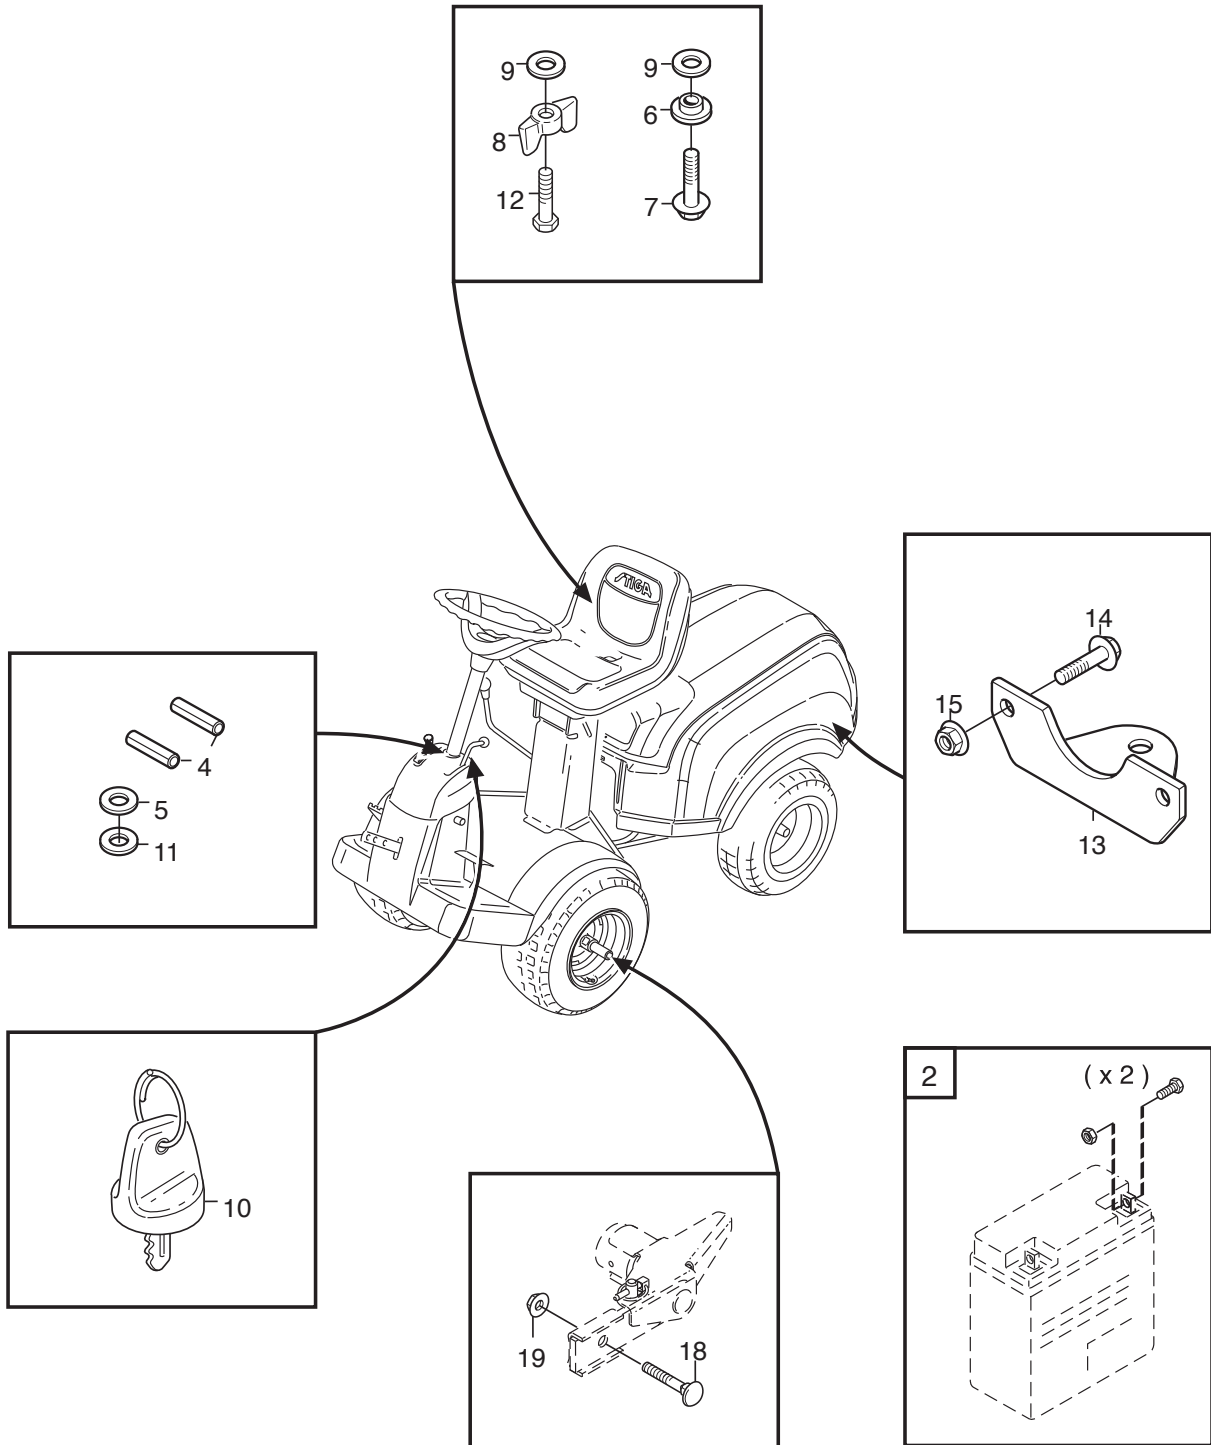

Utgåva Issue 18 - 2016		Monteringsdetaljer Assembly parts			
Pos. Fig.	Antal Q.ty	Art nr Part No	Benämning	Description	Anmärkning Notes
2	1	1134-6113-01	Skruv	Screw	
4	2	9595-0262-00	Spännstift	Locating Pin	
5	1	9699-0103-02	Bricka	Washer	0.5 mm
6	2	1134-4185-01	Ansatsbricka	Flange Washer	
7	2	9959-0820-16	Skruv	Screw	
8	2	1134-4481-01	Vingmutter	Wing Nut	
9	4	112523060/0	Bricka	Washer	
10	2	1134-4734-01	Tändningsnyckel	Ignition Key	
11	1	9699-0114-02	Bricka	Washer	1.0 mm
12	2	112793102/0	Skruv	Screw	
13	1	1134-5512-01	Dragplat5-01	Towing Plate	
14	2	9959-0820-16	Skruv	Screw	
15	2	112154220/0	Mutter	Nut	
18	2	9898-1035-16	Skruv	Screw	
19	2	9739-1031-22	Mutter	Nut