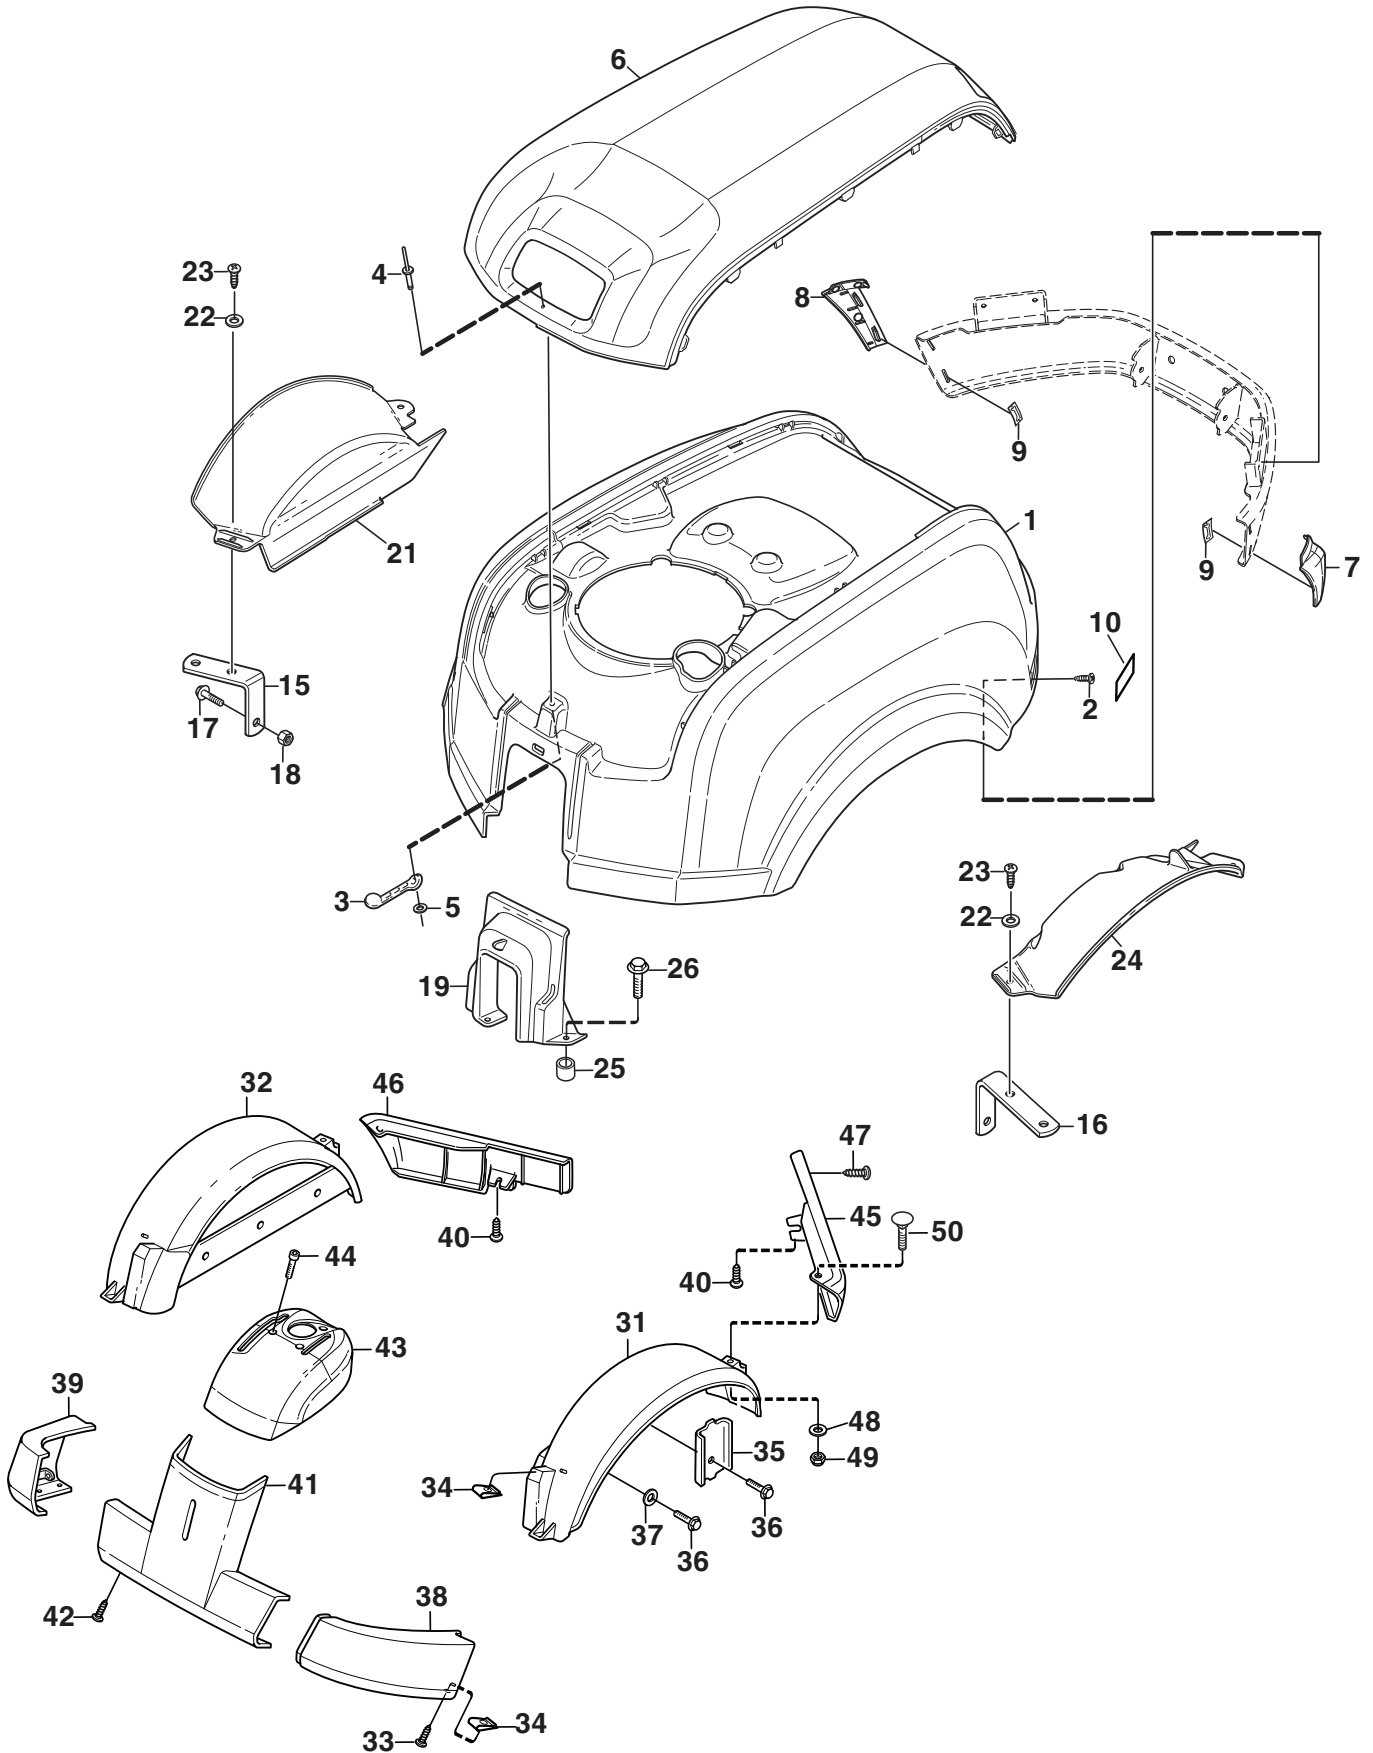

Utgåva Issue 18 - 2016		Kaross	Body		
Pos. Fig.	Antal Q.ty	Art nr Part No	Benämning	Description	Anmärkning Notes
1	1	1134-6025-01	Motorhuv(1-00)	Engine Hood	
2	4	9893-0616-16	Skruv	Screw	
3	1	1134-9028-01	Gummistropp (3 St)	Rubber Strap (3 Pcs)	Sats 3 st/kit of 3
4	1	9632-0513-00	Popnit1 -0420 Bs [Tap/D Bs] 3,2X20	Pop Rivet	
5	1	9699-0120-02	Bricka	Washer	
6	1	337110334/0	Motorlucka	Engine Cover	
7	1	337110336/0	Ändavslut Stötfangare-Vä	Bumper End-Lh	
8	1	337110335/0	Ändavslut Stötfangare-Hö	Bumper End-Rh	
9	4	1134-6310-01	Clips	Clip	
10	2	337580302/0	Plåt	Plate	
15	1	1134-4012-03	Stöd-Hö	Support, Right	
16	1	1134-4012-04	Stöd-Vä	Support, Left	
17	1	9959-0820-16	Skruv	Screw	
18	1	112154220/0	Mutter	Nut	
19	1	1134-6241-01	Huvstöd (Svart) 5-01	Hood Support	
21	1	1134-4800-01	Innerskärm-Hö (Park)	Inner Mud Guard-Rh (Park)	
22	4	9699-0060-02	Bricka	Washer	
23	4	9893-0616-16	Skruv	Screw	
24	1	1134-4801-01	Innerskärm-Vä (Park)	Inner Mud Guard-Lh (Park)	
25	3	1137-0020-02	Distans	Spacer	
26	3	112735594/0	Skruv	Screw	
31	1	337491255/0	Skärm-Vä (Gra)	Mudguard-Lh (Grey)	
32	1	337491254/0	Skärm-Hö (Gra)	Mudguard-Rh (Grey)	
33	4	9893-0616-16	Skruv	Screw	
34	4	1134-4176-01	Clips	Clips	
35	2	1137-0088-01	Stödplat	Support Plate	
36	6	9945-0816-16	Skruv	Screw	
37	4	112523060/0	Bricka	Washer	
38	1	337502509/0	Stötfangare Front-Vä Gra	Bumper Front-Lh (Grey)	
39	1	337502508/0	Stötfangare Front-Hö Gra	Bumper Front-Rh (Grey)	
40	2	9893-0616-16	Skruv	Screw	
41	1	1134-5305-01	Front Nedre Gul	Lower Hood Yellow	
42	2	9893-0616-16	Skruv	Screw	
43	1	1134-5320-05	Front-Övre (Gul) 1-00	Front-Upper Part (Yellow)	
43	1	337110321/0	Kåpa	Cover	
44	2	9946-0525-16	Skruv	Screw	
45	1	337110331/0	Kantlist-Vä (Gra)	Moulding-Left (Grey)	
46	1	337110332/0	Kantlist-Hö (Gra)	Moulding Right-Grey	
47	2	9893-0616-16	Skruv	Screw	
48	2	9699-0060-02	Bricka	Washer	
49	2	112154510/0	Mutter	Nut	
50	2	112815200/0	Skruv	Screw