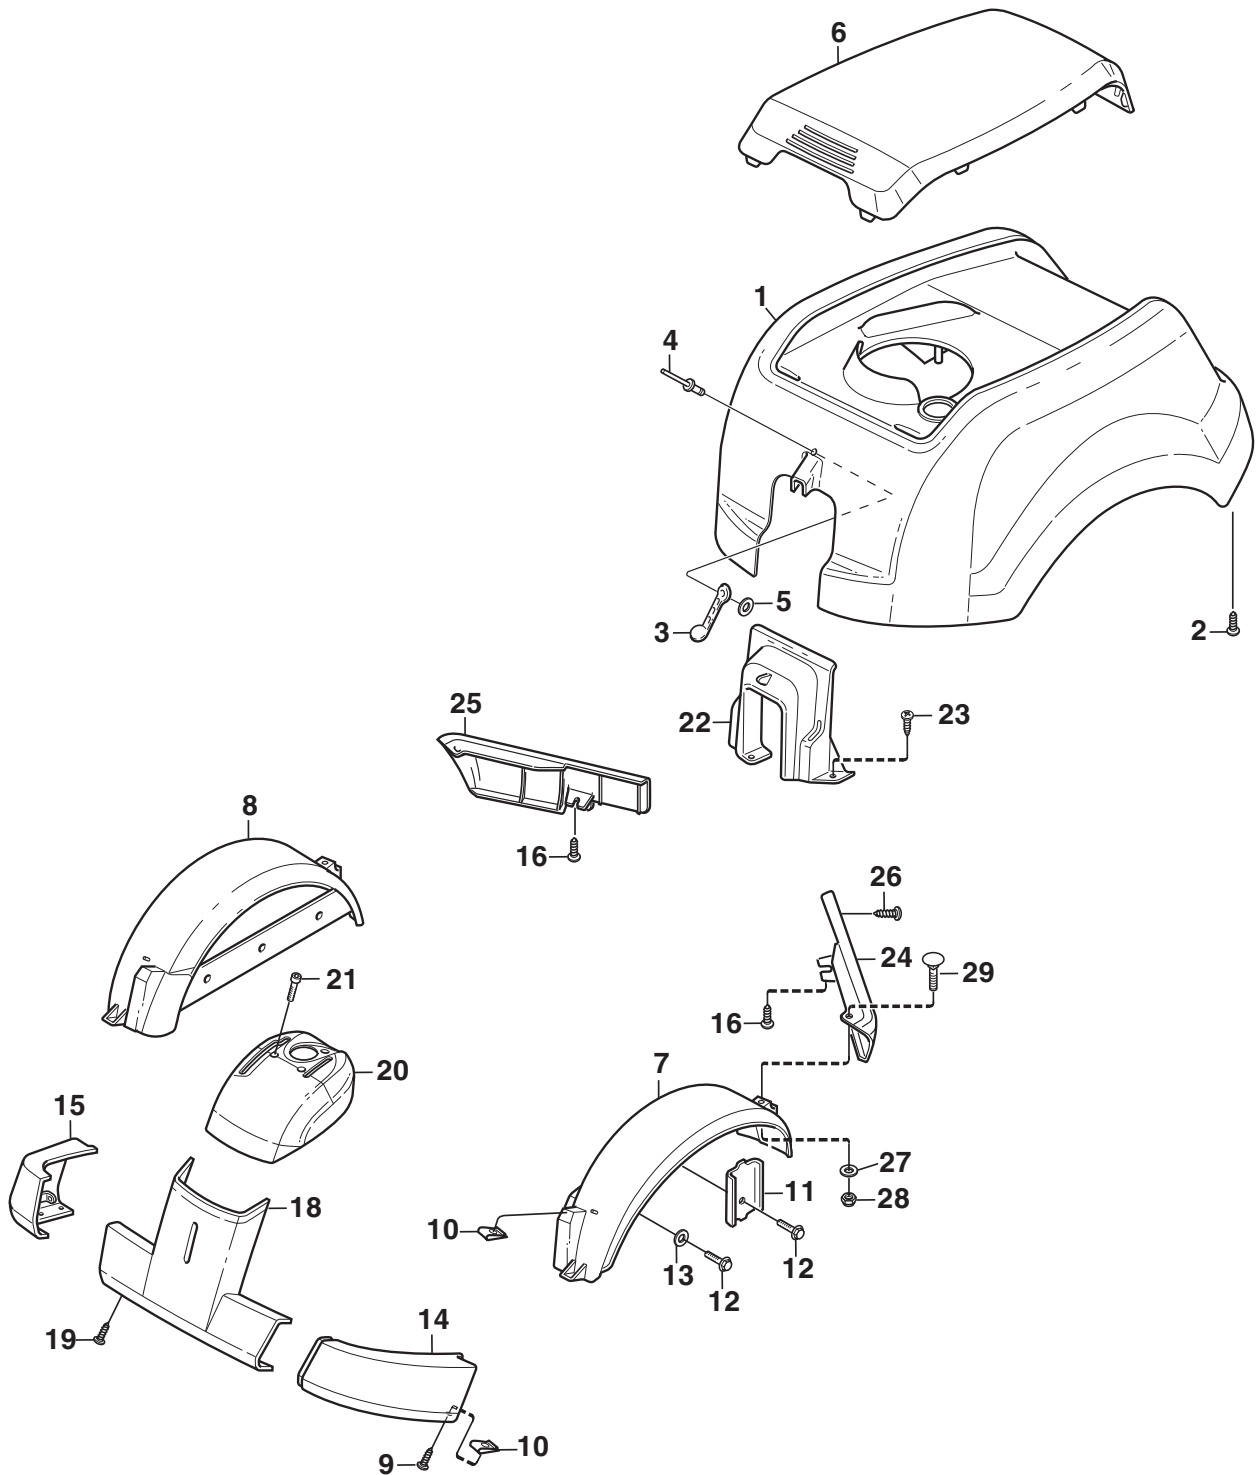

Utgåva Issue 10 - 2015		Kaross	Body work		
Pos. Fig.	Antal Quantity	Art nr Part No	Benämning	Description	Anmärkning Notes
1	1	1134-5263-02	Motorhuv Gul	Engine Hood Yellow	Yellow
2	7	9838-9530-12	Skruv	Screw	
3	1	1134-9028-01	Gummistropp (3 St)	Rubber Strap (3 Pcs)	Sats 3 st/kit of 3
4	1	9632-0516-00	Popnit Tap/D/Bs 416 Gf9.5	Pop Rivet	
5	1	9699-0120-02	Bricka	Washer	
6	1	1134-5264-01	Motorlucka (Gra) 7-14	Engine Cover (Grey) 7-14	Grey
7	1	1134-5308-01	Skärm-Vä (Gra) 7-14	Mudguard-Lh (Grey) 7-14	Grey
8	1	1134-5308-02	Skärm-Hö (Gra) 7-14	Mudguard-Rh (Grey) 7-14	Grey
9	4	9893-0616-16	Skruv | Relä	Screw | Relay	
10	4	1134-4176-01	Clips	Clips	
11	2	1134-0225-00	Stödplat	Support Plate	
12	6	9945-0816-16	Skruv	Screw	
13	4	112523060/0	Bricka	Washer	
14	1	1134-5306-01	Stötfangare Front-Vä Gra	Bumper Front-Lh (Grey)	Grey
15	1	337502505/0	Stötfangare Front-Hö Gra	Bumper Front-Rh (Grey)	
16	2	9893-0616-16	Skruv | Relä	Screw | Relay	
18	1	1134-5305-01	Front Nedre Gul	Lower Hood Yellow	Grey
19	2	9893-0616-16	Skruv | Relä	Screw | Relay	
20	1	1134-5320-05	Front-Övre (Gul) 1-00	Front-Upper Part (Yellow)	
21	2	9946-0525-16	Skruv	Screw	
22	1	1134-6241-01	Huvstöd (Svart) 5-01	Hood Support	
23	3	9893-0616-16	Skruv | Relä	Screw | Relay	
24	1	1134-3970-05	Kantlist-Vä (Gra) 7-14	Moulding-Left (Grey)	
25	1	1134-3970-02	Kantlist-Hö (Gra) 7-14	Moulding Right-Grey	
26	2	9893-0616-16	Skruv | Relä	Screw | Relay	
27	2	9699-0060-02	Bricka	Washer	
28	2	112154510/0	Mutter	Nut	
29	2	112815200/0	Skruv	Screw