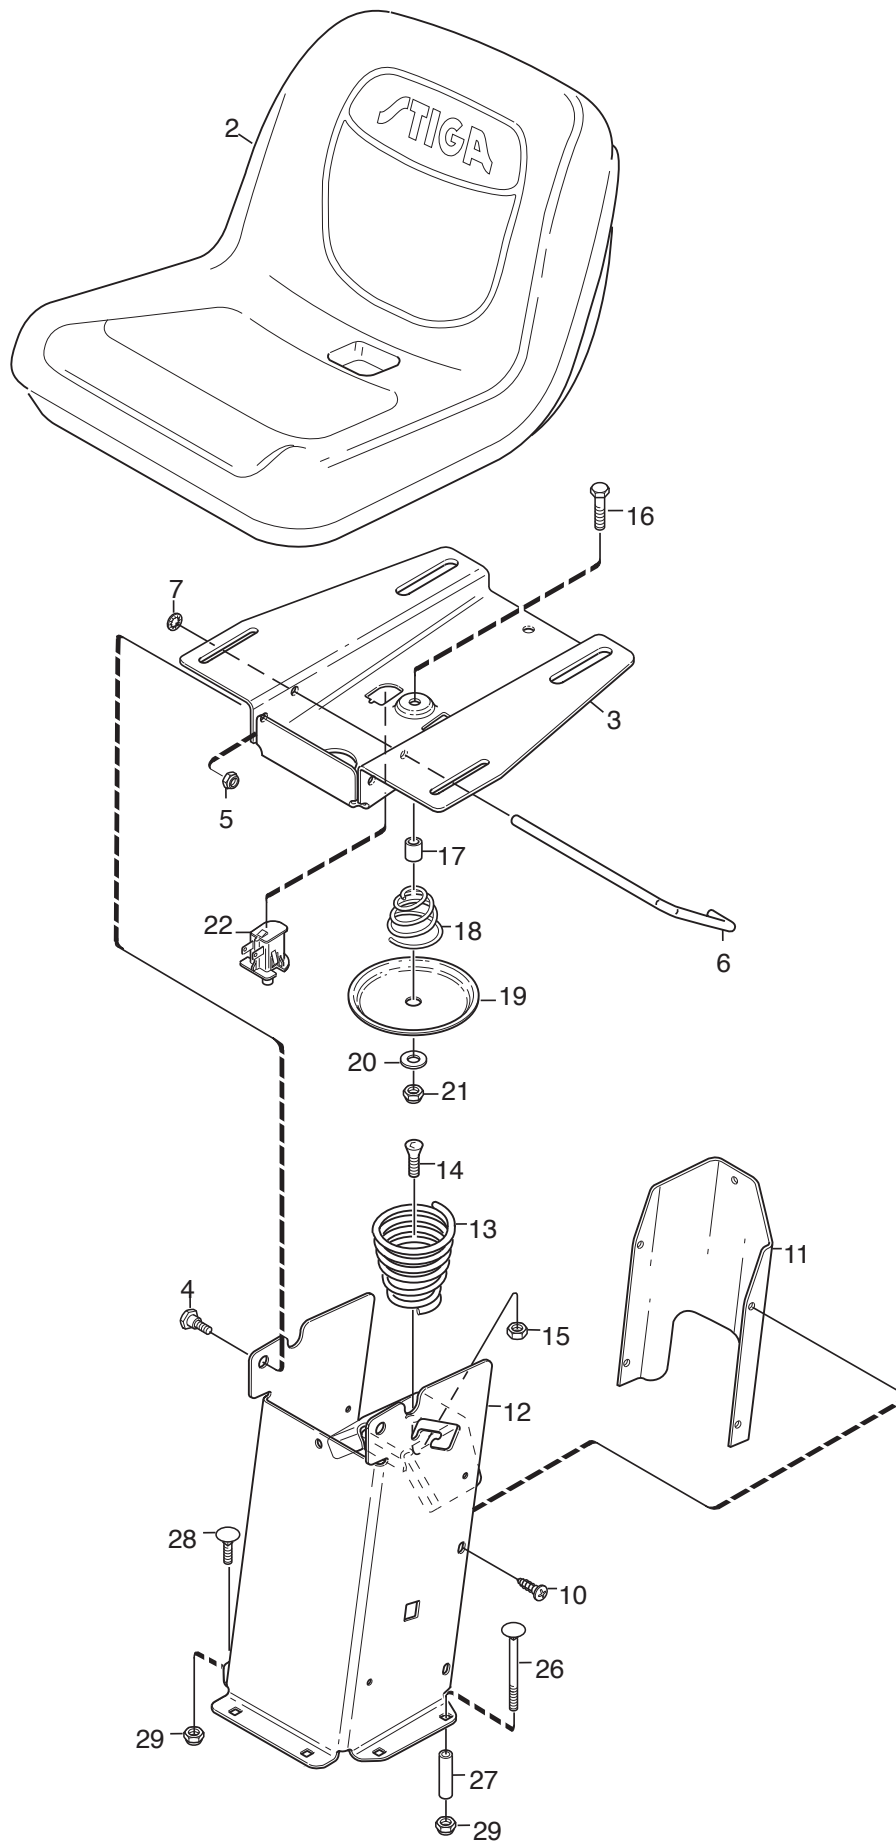

Utgåva Issue 10 - 2015		Sits	Seat		
Pos. Fig.	Antal Quantity	Art nr Part No	Benämning	Description	Anmärkning Notes
2	1	1134-6444-01	Sits (Xb 150) Stiga	Seat	
3	1	1134-5301-01	Sitsplatta	Upper Seat Bracket	
4	2	1134-0240-00	Skruv	Screw	
5	2	112155000/0	Mutter	Nut	
6	1	1134-5454-01	Spärr	Catch	
7	1	112604899/0	Starlock P6704 8 Fz	Crown Fastener	
10	4	9893-0616-16	Skruv | Relä	Screw | Relay	
11	1	1134-5300-01	Bakstycke Gul	Rear Plate, Yellow	
12	1	1134-5296-04	Sitskonsol Kpl (Gul) 1-00	Seat Bracket (Yellow)	
13	1	1134-4256-01	Fjäder	Spring	
14	1	9924-1235-19	Skruv	Screw	
15	1	112156603/0	Mutter	Nut	
16	1	112691115/0	Skruv	Screw	
17	1	1134-1565-06	Distans	Spacer	
18	1	1134-5302-01	Fjäder	Spring	
19	1	1134-5299-01	Tryckplatta	Push Plate	
20	1	9699-0090-02	Bricka | Bricka	Washer | Washer	
21	1	112155000/0	Mutter	Nut	
22	1	1134-3156-02	Brytare (gra)	Switch	
26	2	9897-0880-12	Skruv	Screw	L = 80 mm
27	2	1134-1565-08	Distans	Spacer	
28	4	9897-0820-16	Skruv	Screw	L = 20 mm
29	6	112155000/0	Mutter	Nut