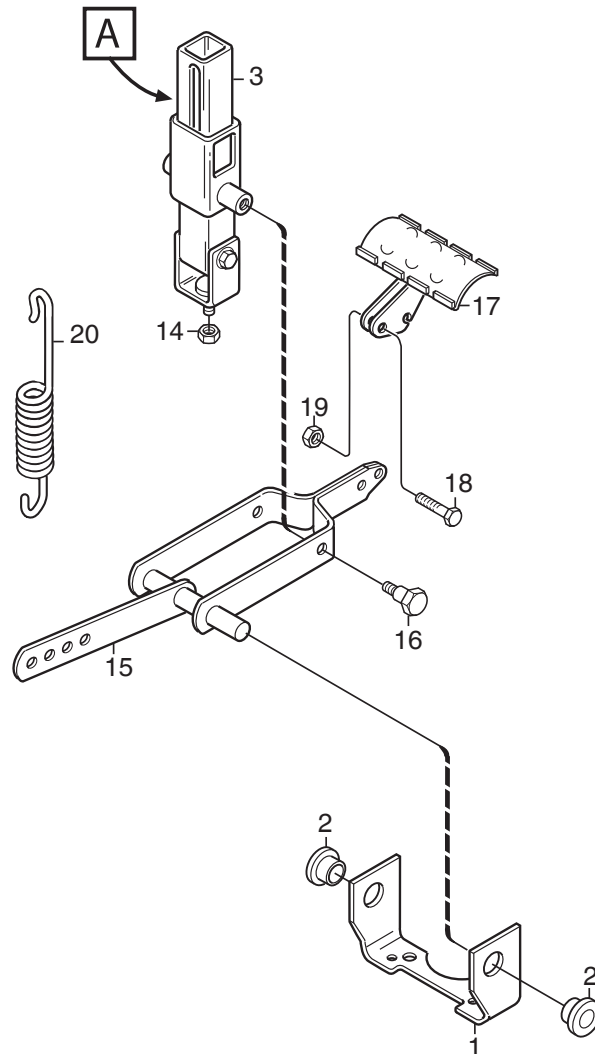

Utgåva Issue 10 - 2015		Pedallyft Pedal lift			
Pos. Fig.	Antal Quantity	Art nr Part No	Benämning	Description	Anmärkning Notes
1	1	1134-4117-01	Fäste	Bracket	
2	2	1134-2684-01	Lager	Bearing	
3	1	1134-4945-01	Lyftspärr kpl	Lift Catch Assy	Pos 7-13 incl.
7	1	9404-0027-01	O-ring	O-ring	
8	1	9650-0039-04	Sparring Sga 8	Lock Ring	
9	1	9595-0276-01	Spiralspännstift 8*24	Locating Pin	
10	1	112689500/0	Skruv	Screw	
11	1	112154510/0	Mutter	Nut	
13	1	9897-0820-16	Skruv	Screw	
14	1	112155000/0	Mutter	Nut	
15	1	1134-4860-01	Lyftgaffel	Lift Fork	
16	2	1134-0240-00	Skruv	Screw	
17	1	1134-4938-01	Lyftpedal	Lift Pedal	
18	2	112791500/0	Skruv	Screw	
19	2	9739-0631-22	Mutter	Nut	
20	1	4231-0013-00	Fjäder	Spring