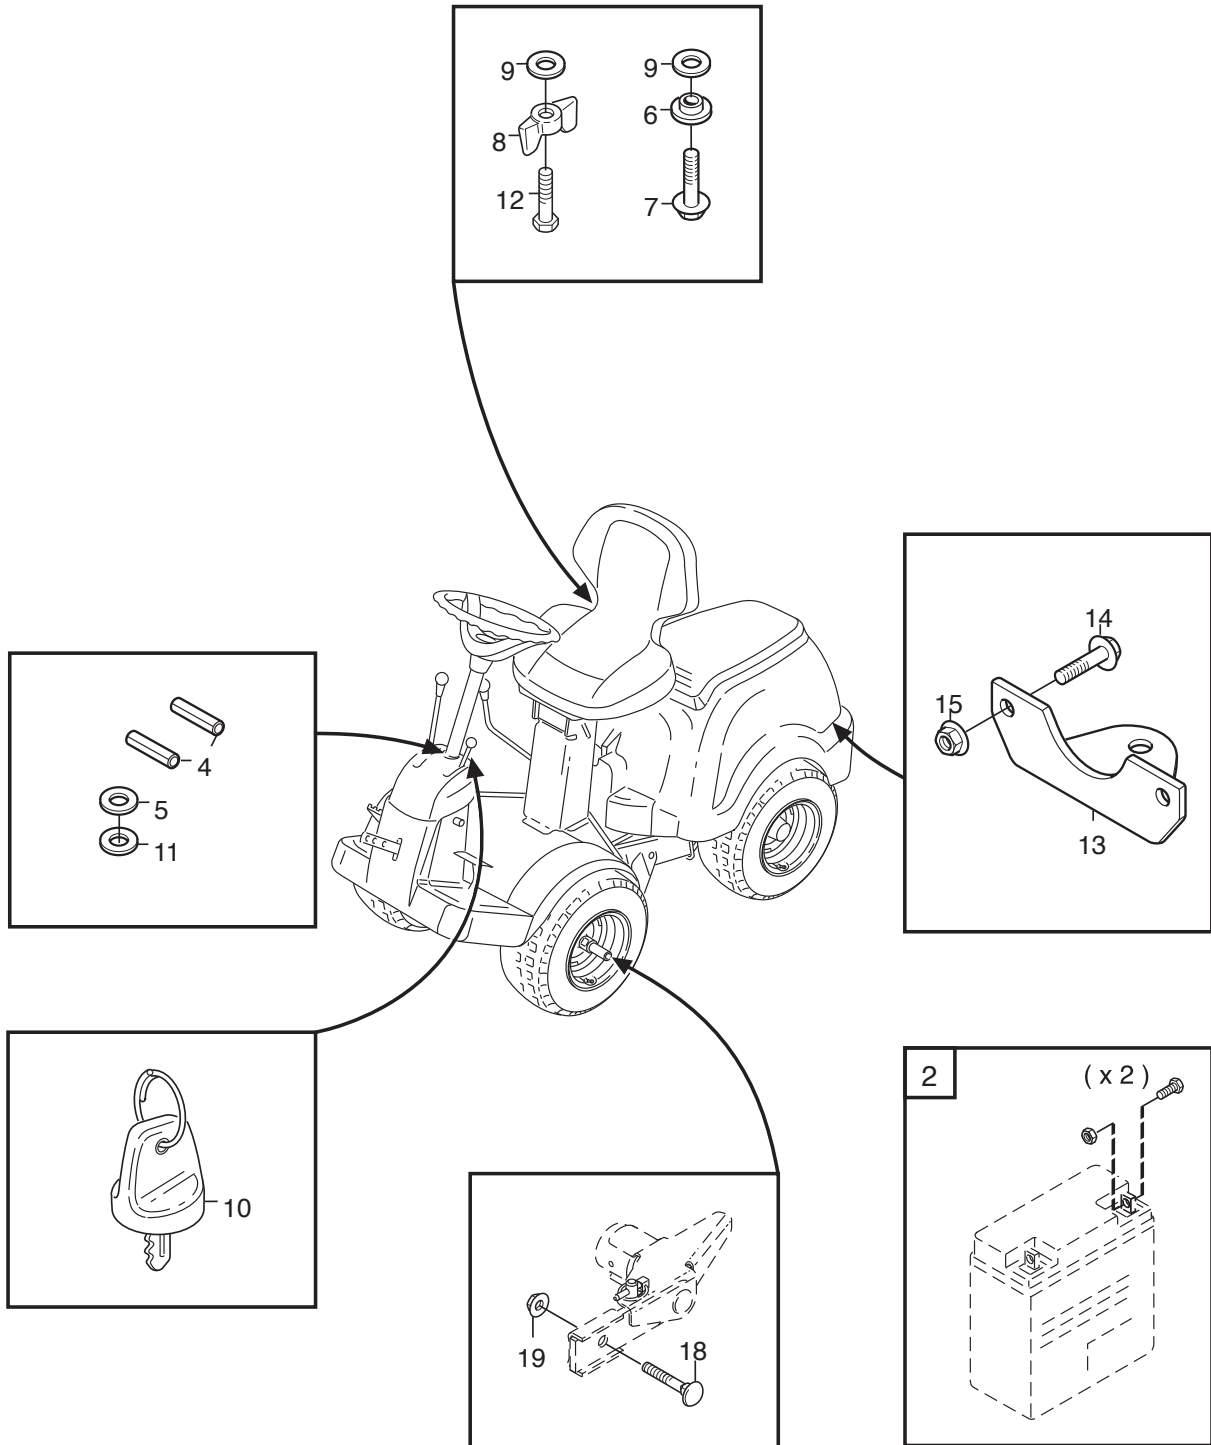

Utgåva Issue 10 - 2015		Monteringsdetaljer Assembly parts			
Pos. Fig.	Antal Quantity	Art nr Part No	Benämning	Description	Anmärkning Notes
2	1	1134-6113-01	Skruv	Screw	
4	2	9595-0262-00	Spännstift	Locating Pin	
5	1	9699-0103-02	Bricka	Washer	0.5 mm
11	1	9699-0114-02	Bricka	Washer	1.0 mm
6	2	1134-4185-01	Ansatsbricka	Flange Washer	
7	2	9959-0820-16	Skruv	Screw	
8	2	1134-4481-01	Vingmutter	Wing Nut	
9	4	112523060/0	Bricka	Washer	
10	2	1134-4734-01	Tändningsnyckel	Ignition Key	
12	2	112793102/0	Skruv	Screw	
13	1	1134-5512-01	Dragplat5-01	Towing Plate	
14	2	9959-0820-16	Skruv	Screw	
15	2	112154220/0	Mutter	Nut	
18	2	9898-1035-16	Skruv	Screw	
19	2	9739-1031-22	Mutter	Nut