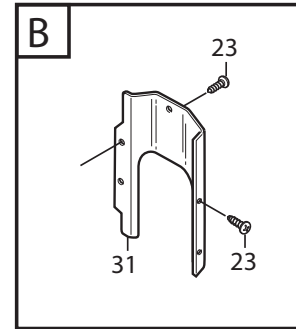

### ***Park 420 LM***

***13-6384-12 - Season 2014***

- Use GLOBAL GARDEN PRODUCT Genuine Spare Parts specified in the parts list for repair and/or replacement.
  - The contents described in the parts list may change due to improvement.
  - The drawings of the spare parts are only indicative and might not represent the part in question exactly.
  - The indications "right" - "left" - "front" - "rear" refer to the position of the operator when using the machine.
- When placing orders of parts for repair and/or replacement, make sure that the illustrated parts list is the one applying to the machine's year of manufacture, as shown on the identification plate attached to the machine.

*[www.stiga.com](http://www.stiga.com)*

Utgåva Issue 43 - 2014		Monteringsdetaljer Assembly parts			
Pos. Fig.	Antal Quantity	Art nr Part No	Benämning	Description	Anmärkning Notes
4	2	9595-0262-00	Spännstift	Locating Pin	
5	1	9699-0103-02	Bricka	Washer	0.5 mm
5	1	9699-0114-02	Bricka	Washer	1.0 mm
11	2	118210027/0	Kil	Key	
13	1	1134-5512-01	Dragplåt5-01	Towing Plate	
14	2	9959-0820-16	Skruv	Screw	
15	2	9739-0831-22	Mutter	Nut	
17	1	1134-6113-02	Skruv	Screw	
18	2	9898-1035-16	Skruv	Screw	
19	2	9739-1031-22	Mutter	Nut	
31					as PDF