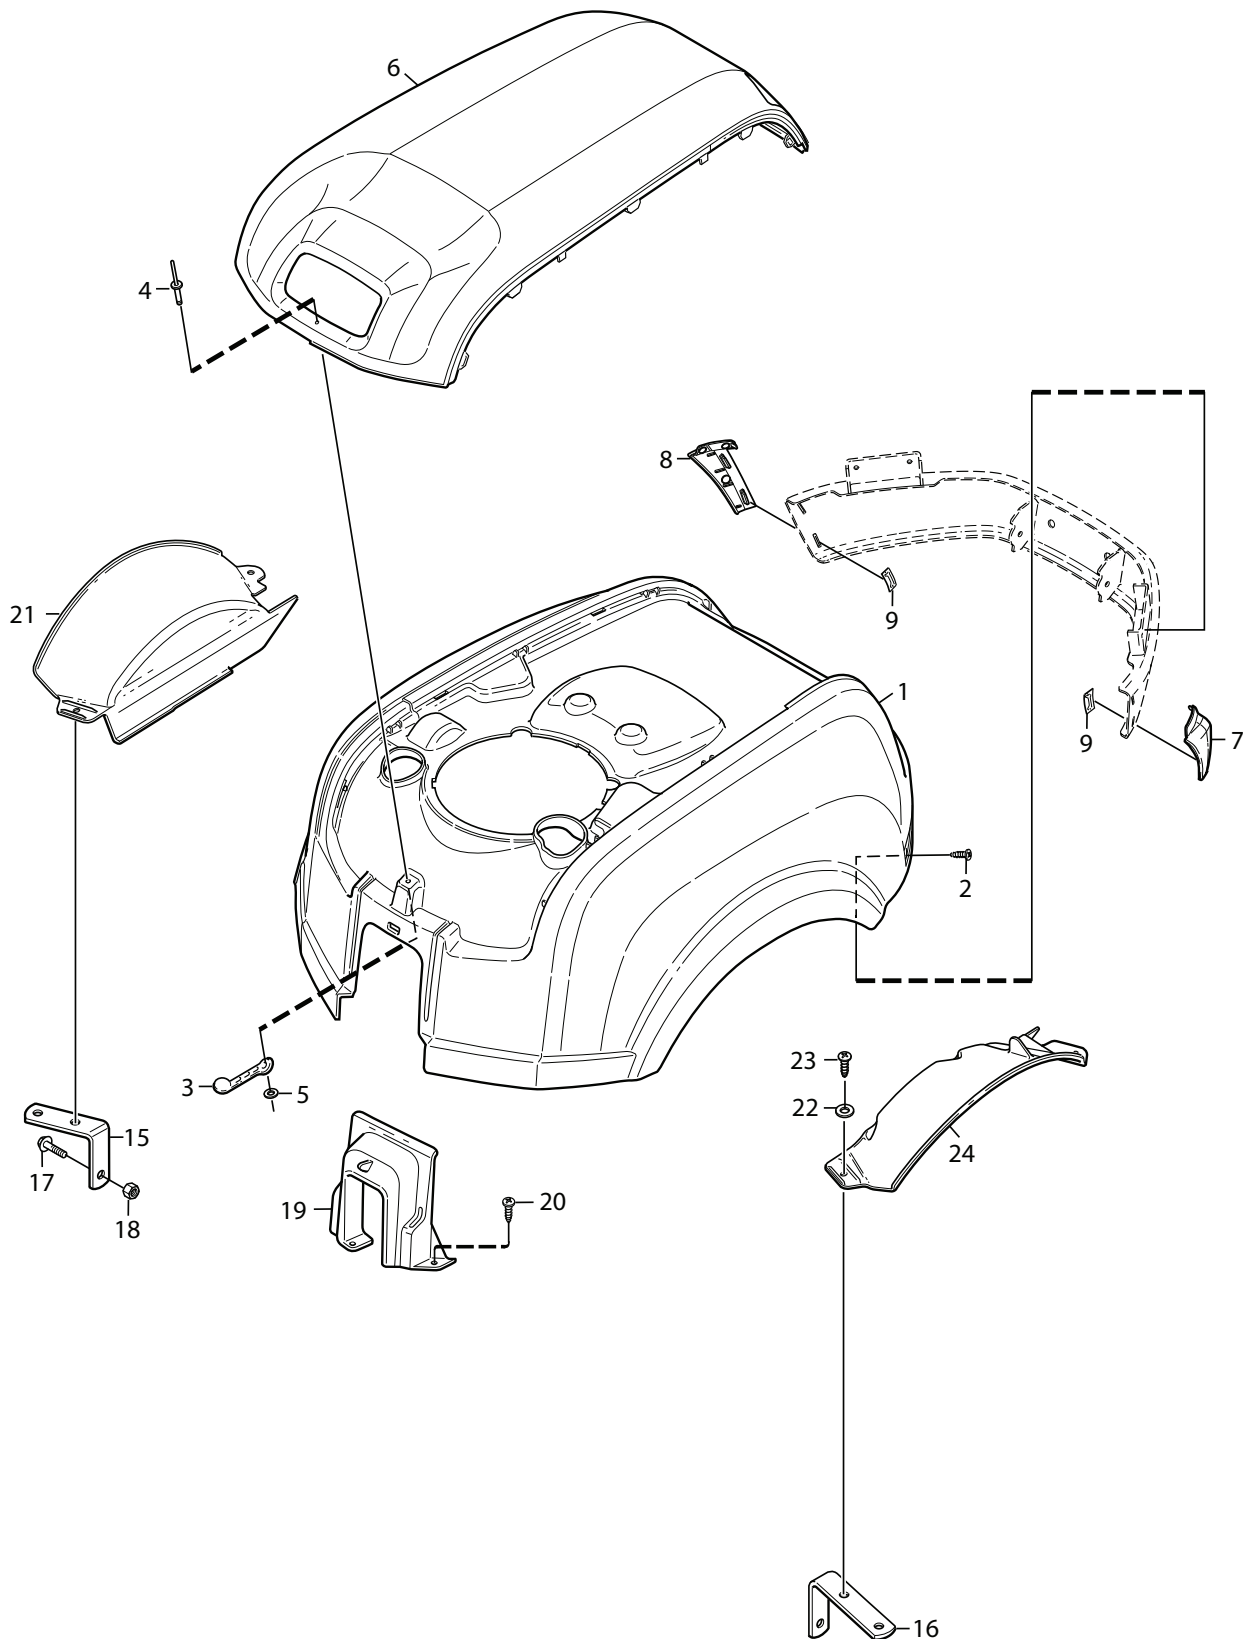

Utgåva Issue 43 - 2014		Kaross Body work			
Pos. Fig.	Antal Quantity	Art nr Part No	Benämning	Description	Anmärkning Notes
1	1	1134-6025-01	Motorhuv(1-00)	Engine Hood	
2	4	9893-0616-16	Relä | Skruv	Relay | Screw	
3	1	1134-9028-01	Gummistropp (3 St)	Rubber Strap (3 Pcs)	Sats 3 st/kit of 3
4	1	9632-0513-00	Popnit 3,2X20	Pop Rivet	
5	1	9699-0120-02	Bricka	Washer	
6	1	1134-6026-01	Motorlucka (7-14)	Engine Cover	
7	1	1134-6027-01	Ändavslut Stötfångare-Vä	Bumper End-Lh	
8	1	1134-6027-02	Ändavslut Stötfångare-Hö	Bumper End-Rh	
9	4	1134-6310-01	Clips	Clip	
15	1	1134-4012-03	Stöd-Hö	Support, Right	
16	1	1134-4012-04	Stöd-Vä	Support, Left	
17	1	9959-0820-16	Skruv	Screw	
18	1	9739-0831-22	Mutter	Nut	
19	1	1134-6241-01	Huvstöd (Svart) 5-01	Hood Support	
20	3	9893-0616-16	Relä | Skruv	Relay | Screw	
21	1	1134-4800-01	Innerskärm-Hö (Park)	Inner Mud Guard-Rh (Park)	
22	4	9699-0060-02	Bricka	Washer	
23	4	9893-0616-16	Relä | Skruv	Relay | Screw	
24	1	1134-4801-01	Innerskärm-Vä (Park)	Inner Mud Guard-Lh (Park)	
30	3	1137-0020-01	Distans	Spacer	
31	3	9997-0535-16	Skruv	Screw	
32	3	9739-0531-22	Mutter	Nut	
33	3	9699-0099-02	Bricka	Washer	
34	3	9747-0531-02	Mutter	Nut