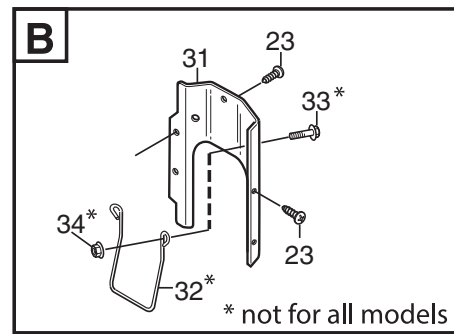

Utgåva Issue 11 - 2015		Kaross Body works			
Pos. Fig.	Antal Q.ty	Art nr Part No	Benämning	Description	Anmärkning Notes
1	1	1137-0048-01	Framskärm-Vä	Mud Guard, Front-Lh	
2	1	1137-0048-02	Framskärm-Hö	Mud Guard, Front-Rh	
3	2	9893-0616-16	Skruv | Relä	Screw | Relay	
4	2	1134-4176-01	Clips	Clips	
5	2	9699-0060-02	Bricka	Washer	
6	2	112154510/0	Mutter	Nut	
7	2	1137-0088-01	Stödplat	Support Plate	
8	6	9945-0816-16	Skruv	Screw	
9	4	112523060/0	Bricka	Washer	
10	1	1137-0049-01	Stötfangare-Fram	Front Bumper	
11	6	9893-0616-16	Skruv | Relä	Screw | Relay	
12	2	1134-4176-01	Clips	Clips	
16	2	9699-0099-02	Bricka	Washer	
17	1	1134-4360-01	Kapa-Inre (1-00)	Cover-Inner	
18	1	1134-3979-01	Kapa Yttre1-00	Cover-Outer	
19	3	9946-0525-16	Skruv	Screw	
20	2	9950-0570-12	Skruv	Screw	
21	2	112154330/0	Mutter	Nut	
23	4	9893-0616-16	Skruv | Relä	Screw | Relay	
25	1	1134-3970-05	Kantlist-Vä (Gra) 7-14	Moulding-Left (Grey)	
26	1	1134-3970-02	Kantlist-Hö (Gra) 7-14	Moulding Right-Grey	
27	4	9893-0616-16	Skruv | Relä	Screw | Relay	
28	2	9840-8013-16	Skruv	Screw	
29	2	112815200/0	Skruv	Screw	
31	1	1134-6461-01	Bakstycke 1-00	Rear Plate	
40	1	1137-0050-01	Frontkapa-Nedre	Front Panel-Lower	
41	2	112728697/0	Skruv	Screw	
42	1	1137-0051-01	Frontkapa-Övre	Front Panel-Upper	
43	2	9946-0525-16	Skruv	Screw	
44	1	1137-0052-01	Lamphallare	Lamp Holder	
45	1	1137-0053-01	Toppkapa	Top Panel	
46	2	112728697/0	Skruv	Screw	
47	1	1137-0054-01	Lampglas	Lamp Glass