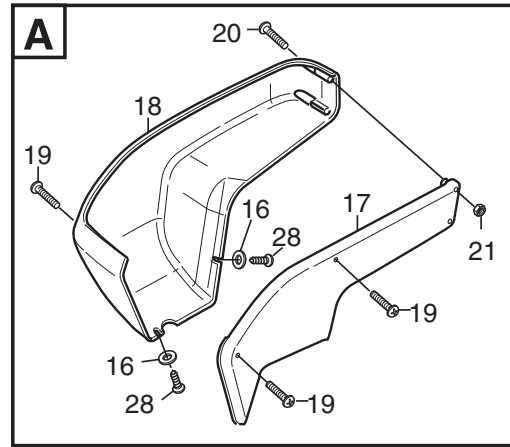

Utgåva Issue 11 - 2015		Kaross Body works			
Pos. Fig.	Antal Q.ty	Art nr Part No	Benämning	Description	Anmärkning Notes
1	1	1137-0048-01	Framskärm-Vä	Mud Guard, Front-Lh	
2	1	1137-0048-02	Framskärm-Hö	Mud Guard, Front-Rh	
3	2	9893-0616-16	Skruv | Relä	Screw | Relay	
4	2	1134-4176-01	Clips	Clips	
5	2	9699-0060-02	Bricka	Washer	
6	2	112154510/0	Mutter	Nut	
7	2	1137-0088-01	Stödplat	Support Plate	
8	6	9945-0816-16	Skruv	Screw	
9	4	112523060/0	Bricka	Washer	
10	1	1137-0049-01	Stötfangare-Fram	Front Bumper	
11	6	9893-0616-16	Skruv | Relä	Screw | Relay	
12	2	1134-4176-01	Clips	Clips	
16	2	9699-0099-02	Bricka	Washer	
17	1	1134-4360-01	Kapa-Inre (1-00)	Cover-Inner	
18	1	1134-3979-01	Kapa Yttre1-00	Cover-Outer	
19	3	9946-0525-16	Skruv	Screw	
20	2	9950-0570-12	Skruv	Screw	
21	2	112154330/0	Mutter	Nut	
23	4	9893-0616-16	Skruv | Relä	Screw | Relay	
25	1	1134-3970-05	Kantlist-Vä (Gra) 7-14	Moulding-Left (Grey)	
26	1	1134-3970-02	Kantlist-Hö (Gra) 7-14	Moulding Right-Grey	
27	4	9893-0616-16	Skruv | Relä	Screw | Relay	
28	2	9840-8013-16	Skruv	Screw	
29	2	112815200/0	Skruv	Screw	
31	1	1134-6461-01	Bakstycke 1-00	Rear Plate	
40	1	1137-0050-01	Frontkapa-Nedre	Front Panel-Lower	
41	2	112728697/0	Skruv	Screw	
42	1	1137-0051-01	Frontkapa-Övre	Front Panel-Upper	
43	2	9946-0525-16	Skruv	Screw	
44	1	1137-0052-01	Lamphallare	Lamp Holder	
45	1	1137-0053-01	Toppkapa	Top Panel	
46	2	112728697/0	Skruv	Screw	
47	1	1137-0054-01	Lampglas	Lamp Glass