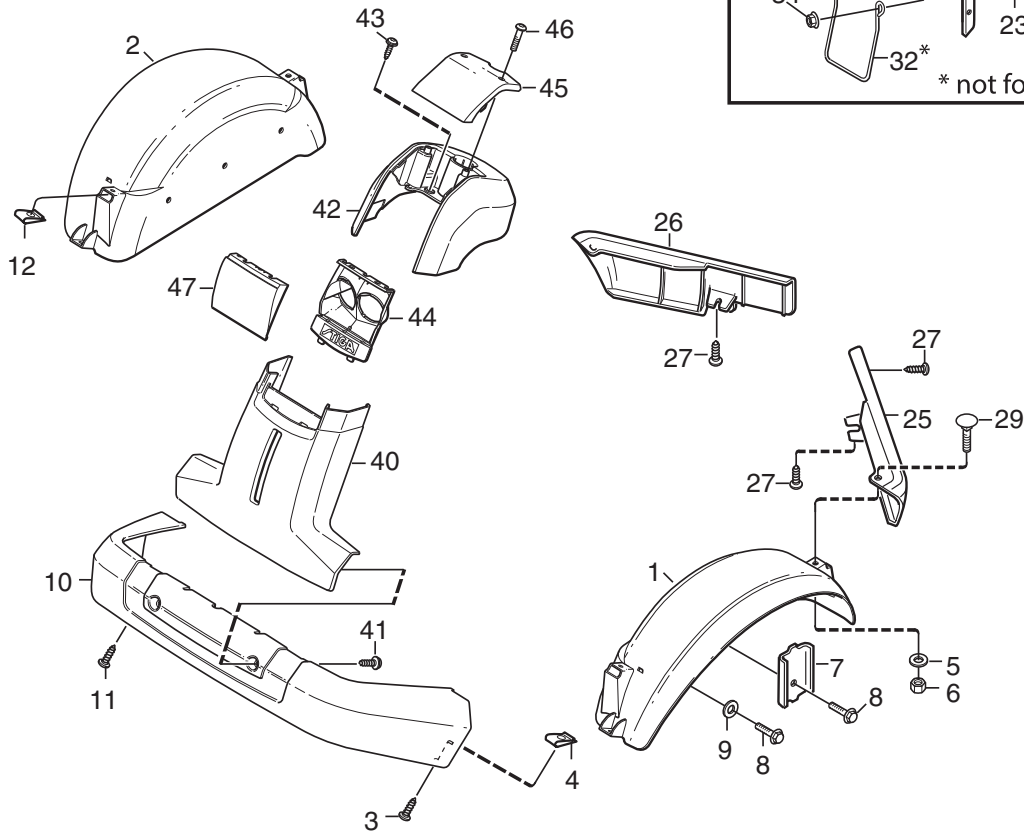

Utgåva Issue 11 - 2015		Kaross Body works			
Pos. Fig.	Antal Q.ty	Art nr Part No	Benämning	Description	Anmärkning Notes
1	1	1137-0048-01	Framskärm-Vä	Mud Guard, Front-Lh	
2	1	1137-0048-02	Framskärm-Hö	Mud Guard, Front-Rh	
3	2	9893-0616-16	Skruv | Relä	Screw | Relay	
4	2	1134-4176-01	Clips	Clips	
5	2	9699-0060-02	Bricka	Washer	
6	2	112154510/0	Mutter	Nut	
7	2	1137-0088-01	Stödplat	Support Plate	
8	6	9945-0816-16	Skruv	Screw	
9	4	112523060/0	Bricka	Washer	
10	1	1137-0049-01	Stötfangare-Fram	Front Bumper	
11	6	9893-0616-16	Skruv | Relä	Screw | Relay	
12	2	1134-4176-01	Clips	Clips	
16	2	9699-0099-02	Bricka	Washer	
17	1	1134-4360-01	Kapa-Inre (1-00)	Cover-Inner	
18	1	1134-3979-01	Kapa Yttre1-00	Cover-Outer	
19	3	9946-0525-16	Skruv	Screw	
20	2	9950-0570-12	Skruv	Screw	
21	2	112154330/0	Mutter	Nut	
23	4	9893-0616-16	Skruv | Relä	Screw | Relay	
25	1	1134-3970-05	Kantlist-Vä (Gra) 7-14	Moulding-Left (Grey)	
26	1	1134-3970-02	Kantlist-Hö (Gra) 7-14	Moulding Right-Grey	
27	4	9893-0616-16	Skruv | Relä	Screw | Relay	
28	2	9840-8013-16	Skruv	Screw	
29	2	112815200/0	Skruv	Screw	
31	1	1134-6461-01	Bakstycke 1-00	Rear Plate	
40	1	1137-0050-01	Frontkapa-Nedre	Front Panel-Lower	
41	2	112728697/0	Skruv	Screw	
42	1	1137-0051-01	Frontkapa-Övre	Front Panel-Upper	
43	2	9946-0525-16	Skruv	Screw	
44	1	1137-0052-01	Lamphallare	Lamp Holder	
45	1	1137-0053-01	Toppkapa	Top Panel	
46	2	112728697/0	Skruv	Screw	
47	1	1137-0054-01	Lampglas	Lamp Glass