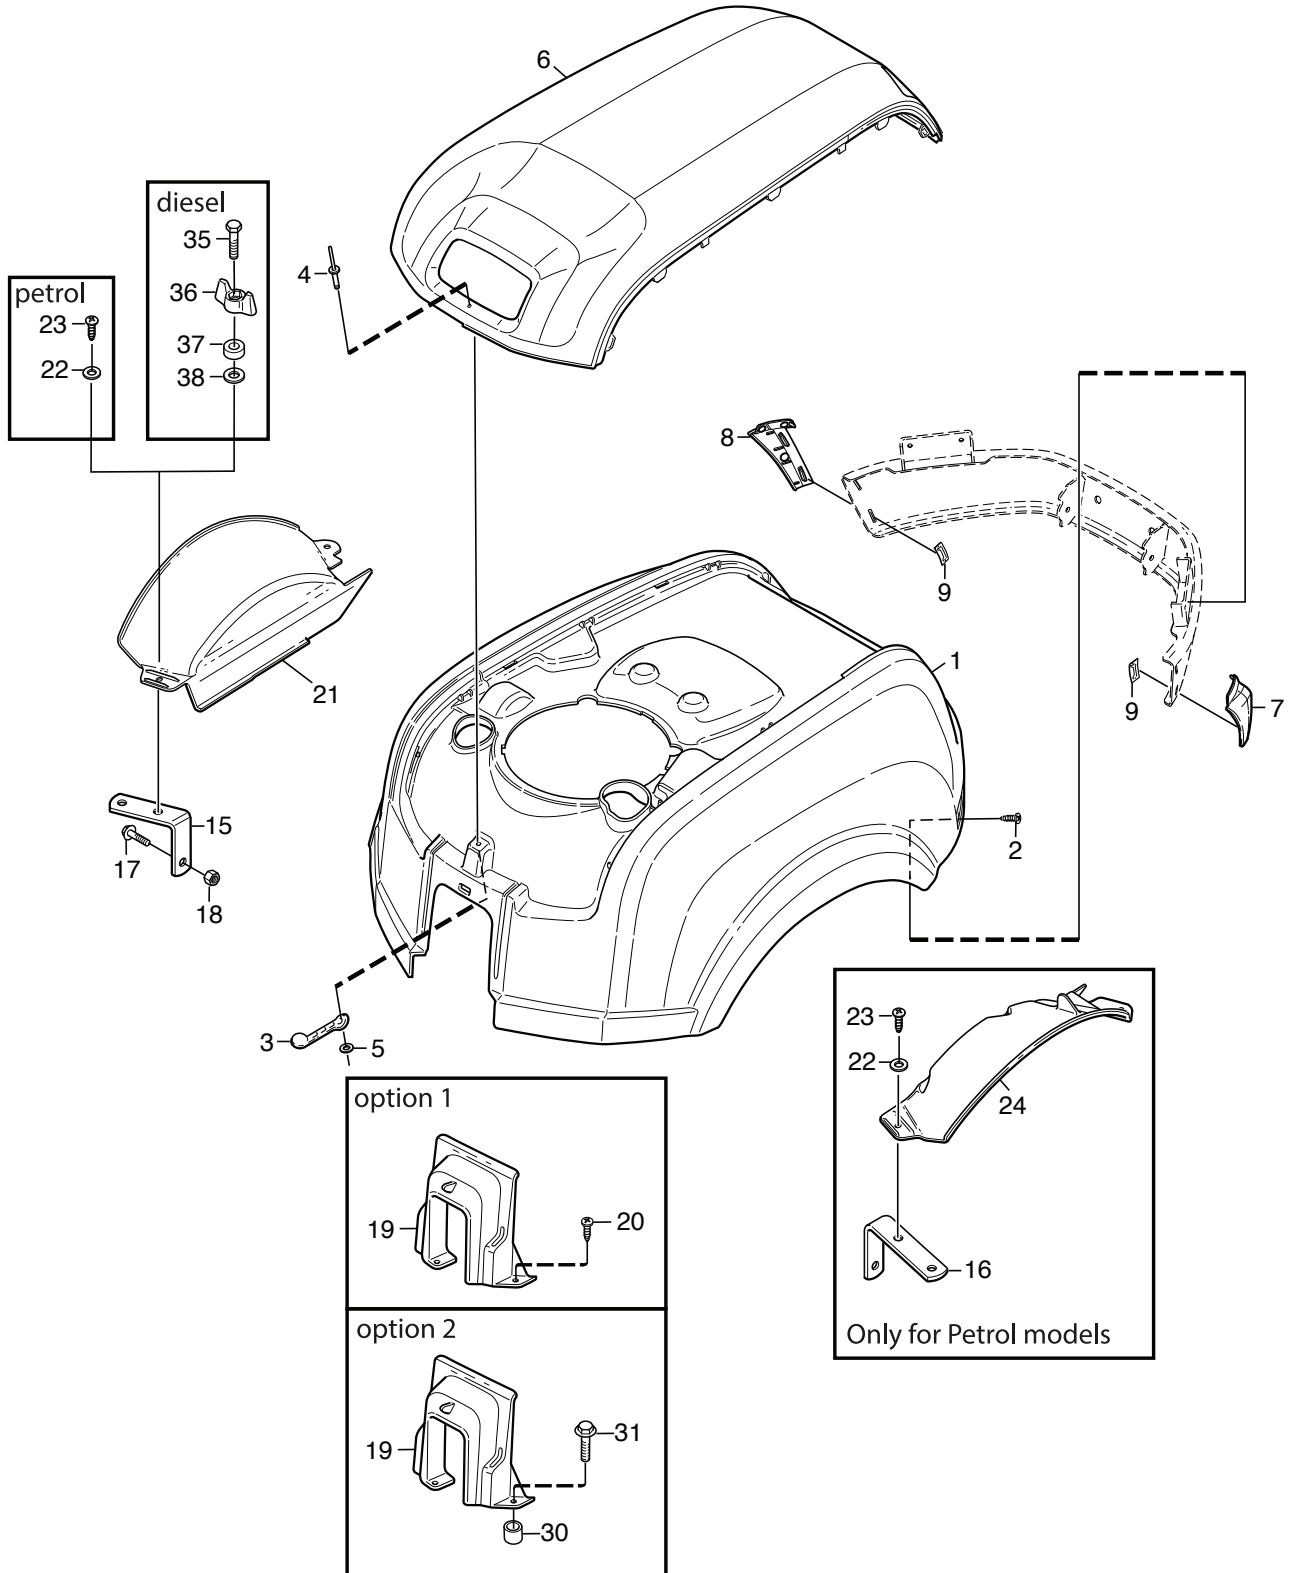

Utgåva Issue 11 - 2015		Kaross Body works			
Pos. Fig.	Antal Q.ty	Art nr Part No	Benämning	Description	Anmärkning Notes
1	1	1134-6025-01	Motorhuv(1-00)	Engine Hood	
2	4	9893-0616-16	Skruv | Relä	Screw | Relay	
3	1	1134-9028-01	Gummistropp (3 St)	Rubber Strap (3 Pcs)	Sats 3 st/kit of 3
4	1	9632-0513-00	Popnit1-0420 Bs [Tap/D Bs] 3,2X20	Pop Rivet	
5	1	9699-0120-02	Bricka	Washer	
6	1	1134-6026-01	Motorlucka (7-14)	Engine Cover	
7	1	1134-6027-01	Ändavslut Stötfangare-Vä	Bumper End-Lh	
8	1	1134-6027-02	Ändavslut Stötfangare-Hö	Bumper End-Rh	
9	4	1134-6310-01	Clips	Clip	
15	1	1134-4012-03	Stöd-Hö	Support, Right	
16	1	1134-4012-04	Stöd-Vä	Support, Left	Not for Diesel models
17	1	9959-0820-16	Skruv	Screw	
18	1	112154220/0	Mutter	Nut	
19	1	112154220/0	Mutter	Nut	
20	3	9893-0616-16	Skruv | Relä	Screw | Relay	
21	1	1134-4800-01	Innerskärm-Hö (Park)	Inner Mud Guard-Rh (Park)	
22	4	9699-0060-02	Bricka	Washer	Not for Diesel models
23	4	9893-0616-16	Skruv | Relä	Screw | Relay	Not for Diesel models
24	1	1134-4801-01	Innerskärm-Vä (Park)	Inner Mud Guard-Lh (Park)	Not for Diesel models