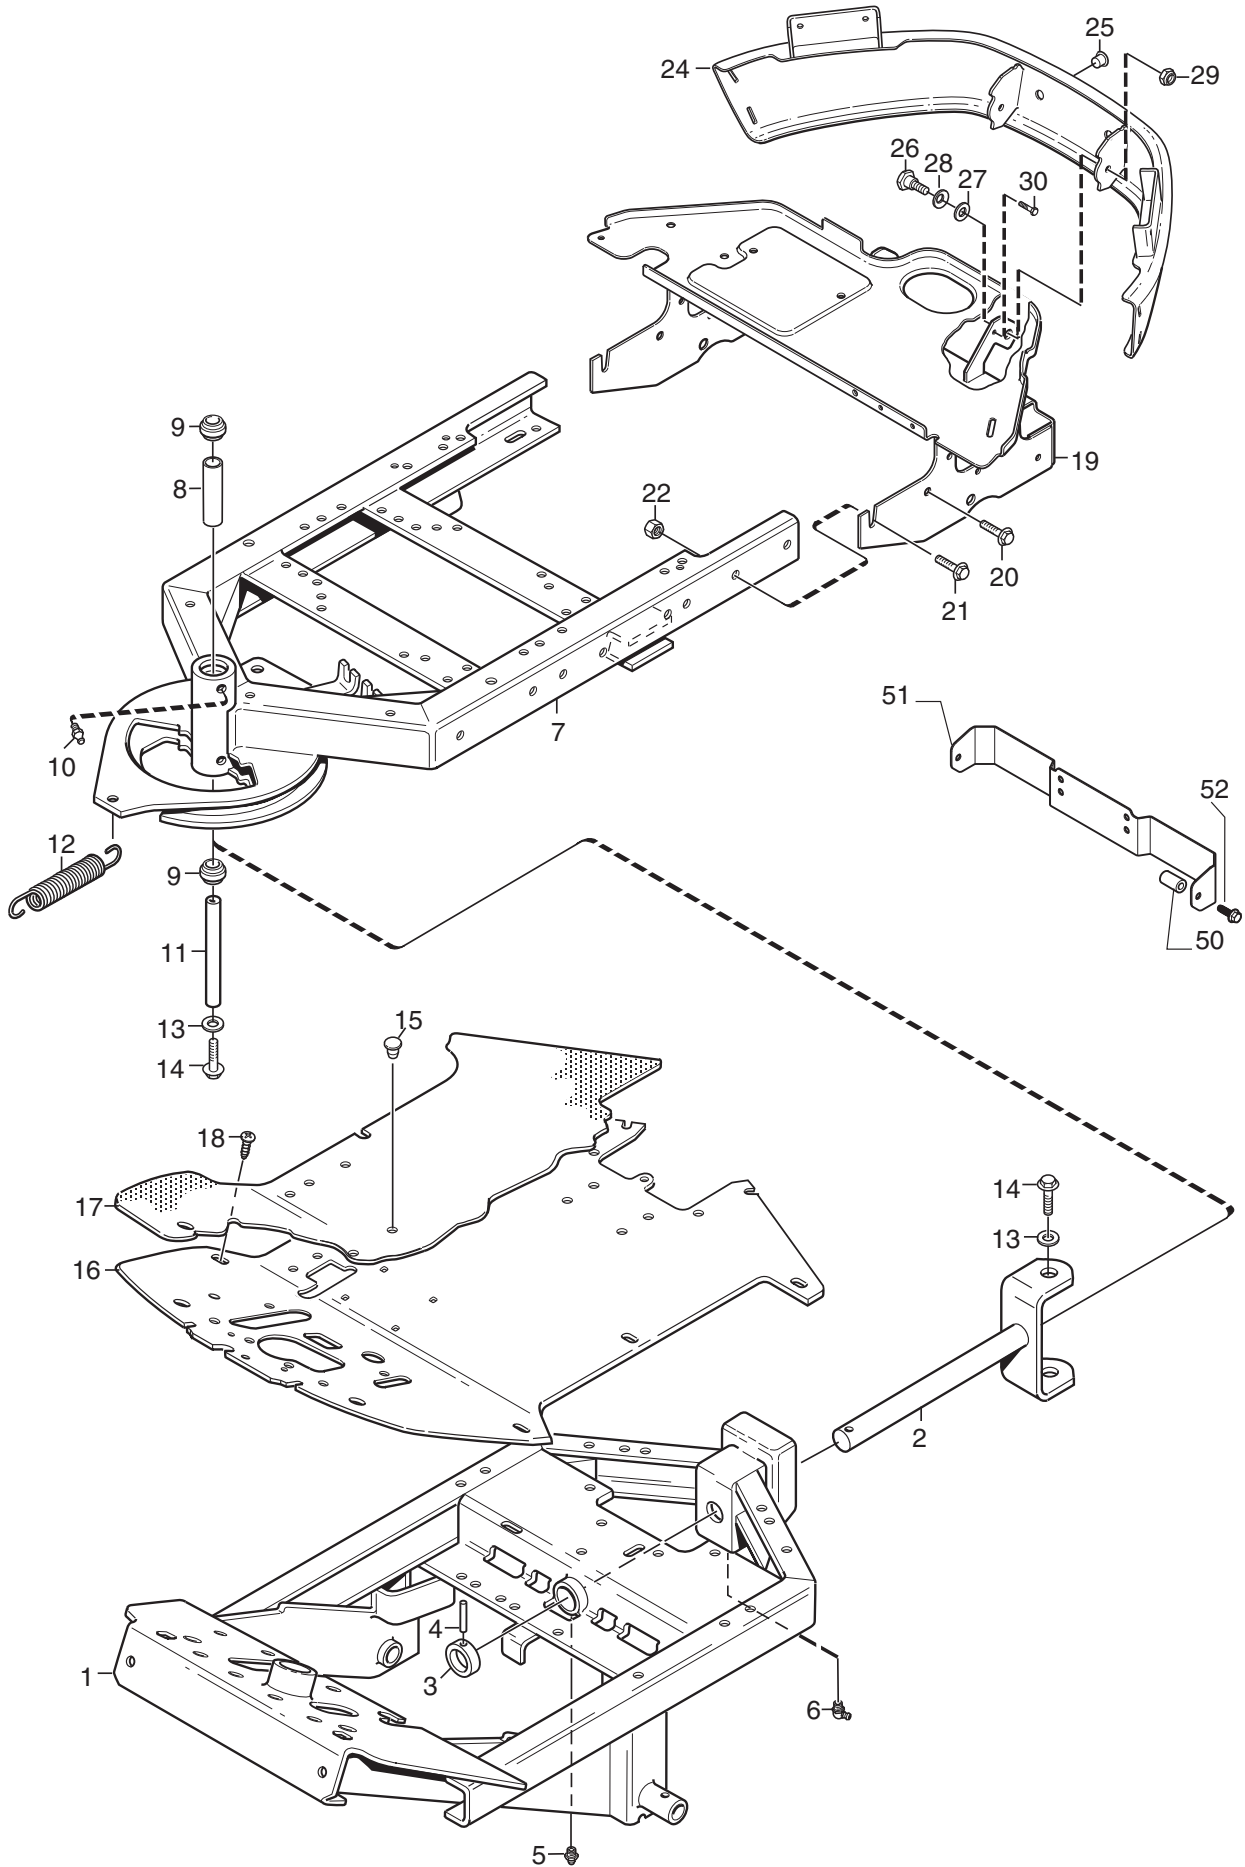

Utgåva Issue 11 - 2015		Ram Frame			
Pos. Fig.	Antal Q.ty	Art nr Part No	Benämning	Description	Anmärkning Notes
1	1	387800011/0	Ram-Främre Kpl	Frame Front	Incl. 2-3-4-5-6
2	1	1134-3963-02	Midjegaffel Service 5-01 H10	Fork	
3	1	1134-0031-00	Ledaxelstopp	Pivot Shaft Stop	
4	1	9595-0262-00	Spännstift	Locating Pin	
5	1	9501-0500-00	Smörjkopp Kort Rak	Grease Dispenser	Rak/straight
6	1	9501-0504-01	Smörjnippel	Grease Nipple M6 90	90°
12	1	1134-2171-01	Fjäder	Spring	
7	1	1134-6466-02	Ram-Bakre Kpl	Frame-Rear Assy	Incl. 8-9-10
8	1	1134-5705-01	Distans	Spacer	
9	2	9547-0001-00	Ledlager Ge17Es	Bearing	
10	2	9501-0500-00	Smörjkopp Kort Rak	Grease Dispenser	
11	1	1134-5988-01	Centrumaxel	Centre Shaft	
13	2	9699-0035-02	Bricka	Washer	
14	2	9959-1025-16	Skruv	Screw	
15	2	9403-0048-70	Täckpropp lkpt 13-6,5S	Cover Plug	
16	1	1134-6586-01	Durk (5-01)	Floor Plate	
17	1	1134-6372-04	Durkmatta	Floor Mat Hst	
18	2	9893-0616-16	Skruv | Relä	Screw | Relay	
19	1	1134-5944-01	Tankhylla Kpl. 5-01	Tank Shelf Assy	
20	2	9945-0816-16	Skruv	Screw	
21	2	9959-0820-16	Skruv	Screw	
22	2	112154220/0	Mutter	Nut	
24	1	1134-5676-01	Stötfangare	Rear Bumper	
25	2	1134-4100-01	Täckpropp	Plug	
26	2	1134-0240-00	Skruv	Screw	
27	2	1134-4242-01	Distansbricka	Washer	
28	2	9665-0002-00	Bricka	Washer	
29	2	112155000/0	Mutter	Nut	
30	2	9943-0516-16	Skruv	Screw	
50	1	1134-1565-09	Distans	Spacer	
51	1	387602503/0	Skydd	Protection	
52	2	9945-0825-16	Skruv	Screw