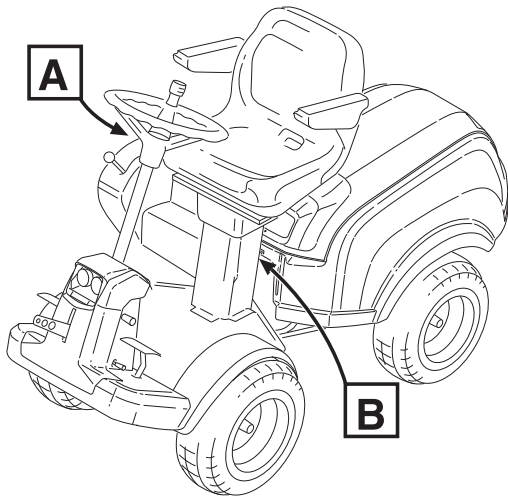

Utgåva Issue 11 - 2015		Kaross Body works			
Pos. Fig.	Antal Q.ty	Art nr Part No	Benämning	Description	Anmärkning Notes
1	1	1137-0048-01	Framskärm-Vä	Mud Guard, Front-Lh	
2	1	1137-0048-02	Framskärm-Hö	Mud Guard, Front-Rh	
3	2	9893-0616-16	Skruv | Relä	Screw | Relay	
4	2	1134-4176-01	Clips	Clips	
5	2	9699-0060-02	Bricka	Washer	
6	2	112154510/0	Mutter	Nut	
7	2	1137-0088-01	Stödplat	Support Plate	
8	6	9945-0816-16	Skruv	Screw	
9	4	112523060/0	Bricka	Washer	
10	1	1137-0049-01	Stötfangare-Fram	Front Bumper	
11	6	9893-0616-16	Skruv | Relä	Screw | Relay	
12	2	1134-4176-01	Clips	Clips	
16	2	9699-0099-02	Bricka	Washer	
17	1	1134-4360-01	Kapa-Inre (1-00)	Cover-Inner	
18	1	1134-3979-01	Kapa Yttre1-00	Cover-Outer	
19	3	9946-0525-16	Skruv	Screw	
20	2	9950-0570-12	Skruv	Screw	
21	2	112154330/0	Mutter	Nut	
23	4	9893-0616-16	Skruv | Relä	Screw | Relay	
25	1	1134-3970-05	Kantlist-Vä (Gra) 7-14	Moulding-Left (Grey)	
26	1	1134-3970-02	Kantlist-Hö (Gra) 7-14	Moulding Right-Grey	
27	4	9893-0616-16	Skruv | Relä	Screw | Relay	
28	2	9840-8013-16	Skruv	Screw	
29	2	112815200/0	Skruv	Screw	
31	1	1134-6461-01	Bakstycke 1-00	Rear Plate	
40	1	1137-0050-01	Frontkapa-Nedre	Front Panel-Lower	
41	2	112728697/0	Skruv	Screw	
42	1	1137-0051-01	Frontkapa-Övre	Front Panel-Upper	
43	2	9946-0525-16	Skruv	Screw	
44	1	1137-0052-01	Lamphallare	Lamp Holder	
45	1	1137-0053-01	Toppkapa	Top Panel	
46	2	112728697/0	Skruv	Screw	
47	1	1137-0054-01	Lampglas	Lamp Glass