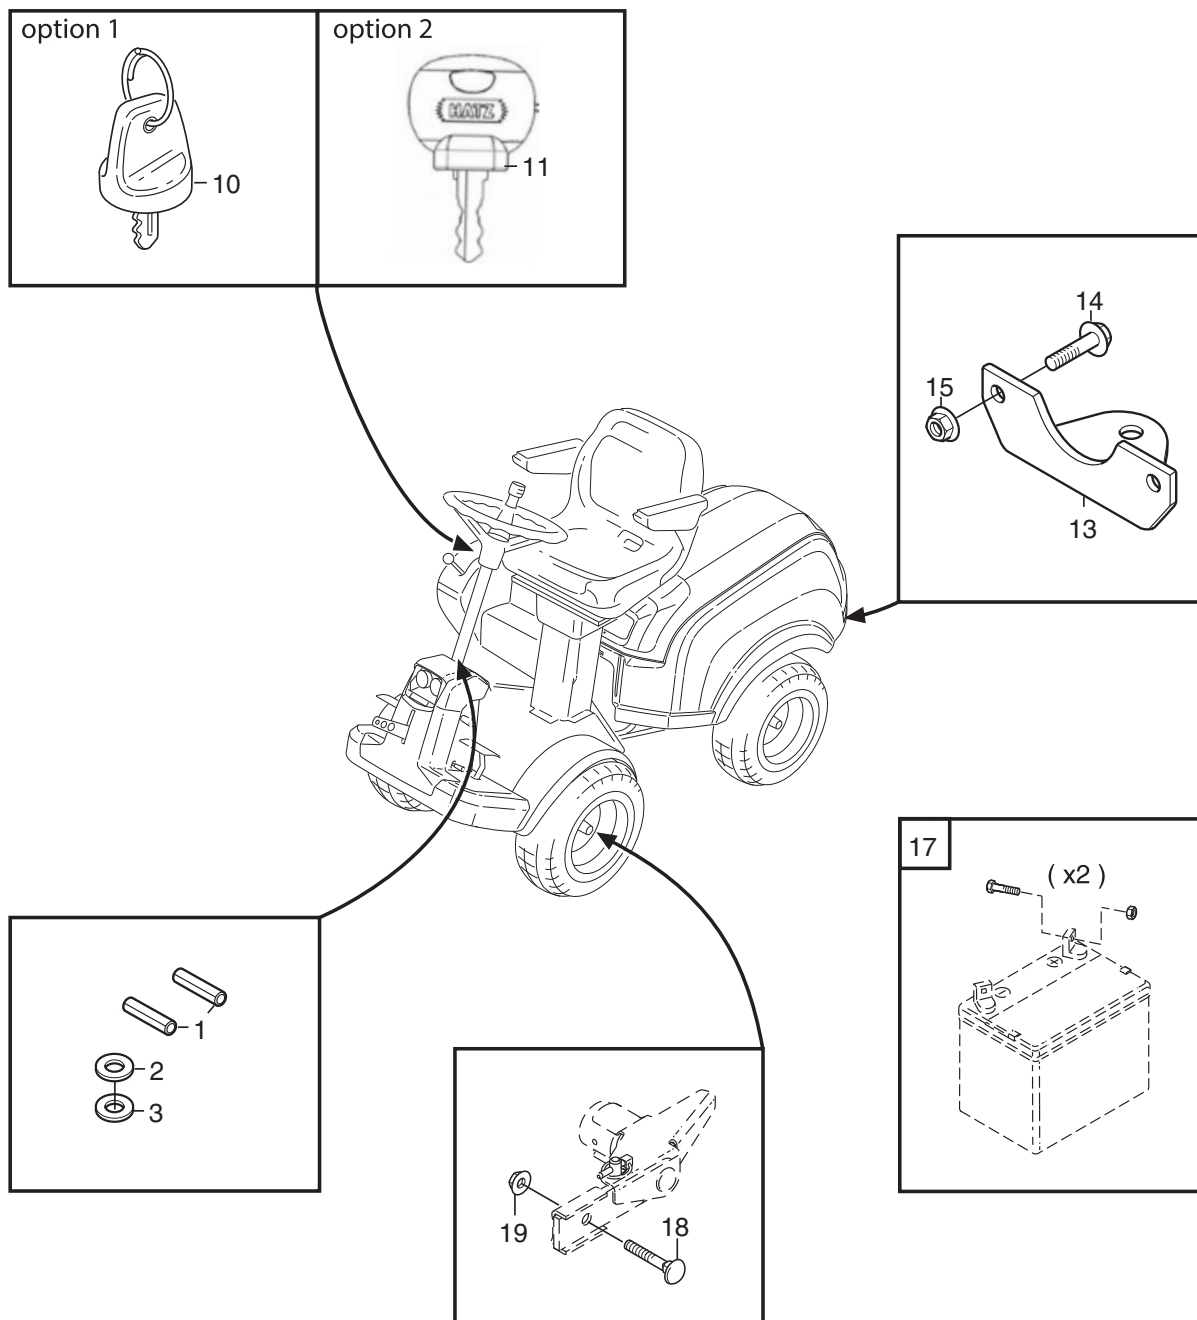

Utgåva Issue 11 - 2015		Monteringsdetaljer Assembly parts			
Pos. Fig.	Antal Q.ty	Art nr Part No	Benämning	Description	Anmärkning Notes
1	2	9595-0262-00	Spännstift	Locating Pin	0.5 mm
2	1	9699-0103-02	Bricka	Washer	1.0 mm
3	1	9699-0114-02	Bricka	Washer	1.0 mm
10	2	1134-4734-01	Tändningsnyckel	Ignition Key	
13	1	1134-5512-01	Dragplat5-01	Towing Plate	
14	2	9959-0820-16	Skruv	Screw	
15	2	112154220/0	Mutter	Nut	
17	1	1134-6113-02	Skruv	Screw	
18	2	9898-1035-16	Skruv	Screw	
19	2	9739-1031-22	Mutter	Nut