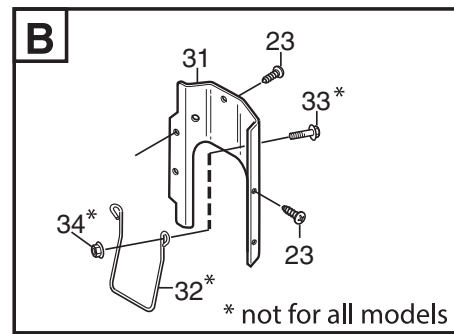

Reservdelskatalog Parts Catalogue

Park 420 P

13-6320-11 - Season 2015

- Use GLOBAL GARDEN PRODUCT Genuine Spare Parts specified in the parts list for repair and/or replacement.
 - The contents described in the parts list may change due to improvement.
 - The drawings of the spare parts are only indicative and might not represent the part in question exactly.
 - The indications "right" - "left" - "front" - "rear" refer to the position of the operator when using the machine.
- When placing orders of parts for repair and/or replacement, make sure that the illustrated parts list is the one applying to the machine's year of manufacture, as shown on the identification plate attached to the machine.

www.stiga.com

Utgåva Issue 11 - 2015		Monteringsdetaljer Assembly parts			
Pos. Fig.	Antal Q.ty	Art nr Part No	Benämning	Description	Anmärkning Notes
1	2	9595-0262-00	Spännstift	Locating Pin	0.5 mm
2	1	9699-0103-02	Bricka	Washer	1.0 mm
3	1	9699-0114-02	Bricka	Washer	1.0 mm
10	2	1134-4734-01	Tändningsnyckel	Ignition Key	
13	1	1134-5512-01	Dragplat5-01	Towing Plate	
14	2	9959-0820-16	Skruv	Screw	
15	2	112154220/0	Mutter	Nut	
17	1	1134-6113-02	Skruv	Screw	
18	2	9898-1035-16	Skruv	Screw	
19	2	9739-1031-22	Mutter	Nut	