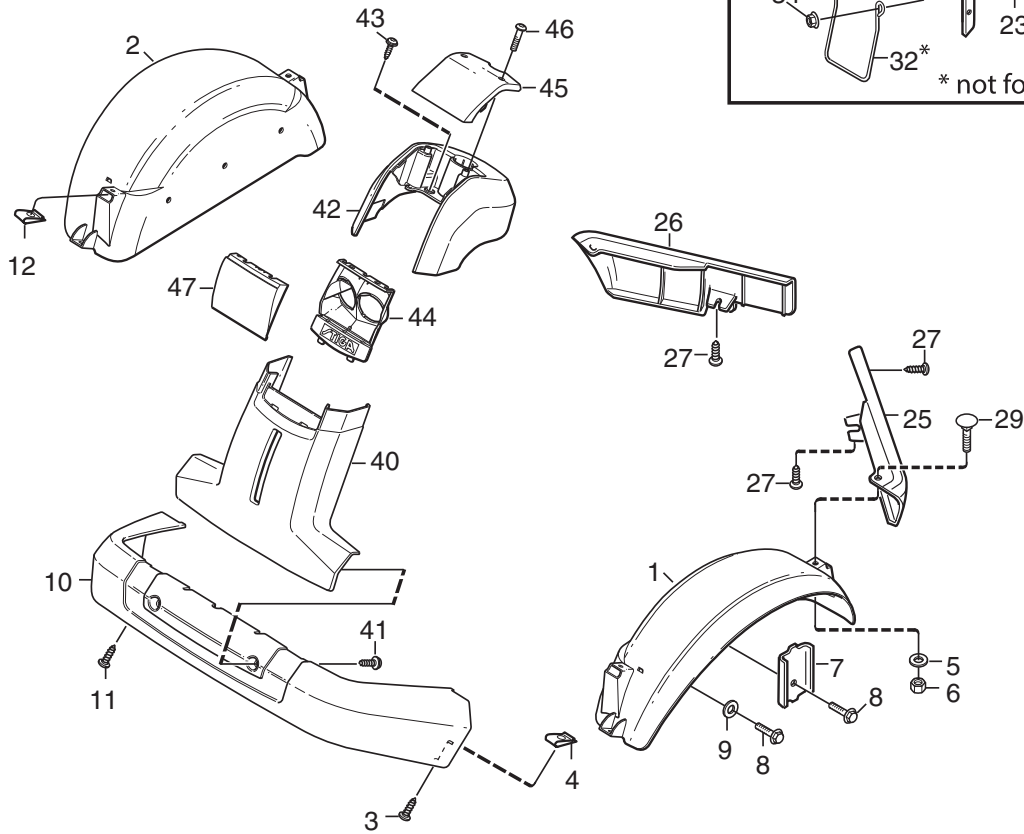

Reservdelskatalog Parts Catalogue

Park 420 P

13-6320-11 - Season 2015

- Use GLOBAL GARDEN PRODUCT Genuine Spare Parts specified in the parts list for repair and/or replacement.
 - The contents described in the parts list may change due to improvement.
 - The drawings of the spare parts are only indicative and might not represent the part in question exactly.
 - The indications "right" - "left" - "front" - "rear" refer to the position of the operator when using the machine.
- When placing orders of parts for repair and/or replacement, make sure that the illustrated parts list is the one applying to the machine's year of manufacture, as shown on the identification plate attached to the machine.

www.stiga.com

Utgåva Issue 11 - 2015		Monteringsdetaljer Assembly parts			
Pos. Fig.	Antal Q.ty	Art nr Part No	Benämning	Description	Anmärkning Notes
1	2	9595-0262-00	Spännstift	Locating Pin	0.5 mm
2	1	9699-0103-02	Bricka	Washer	1.0 mm
3	1	9699-0114-02	Bricka	Washer	1.0 mm
10	2	1134-4734-01	Tändningsnyckel	Ignition Key	
13	1	1134-5512-01	Dragplat5-01	Towing Plate	
14	2	9959-0820-16	Skruv	Screw	
15	2	112154220/0	Mutter	Nut	
17	1	1134-6113-02	Skruv	Screw	
18	2	9898-1035-16	Skruv	Screw	
19	2	9739-1031-22	Mutter	Nut	