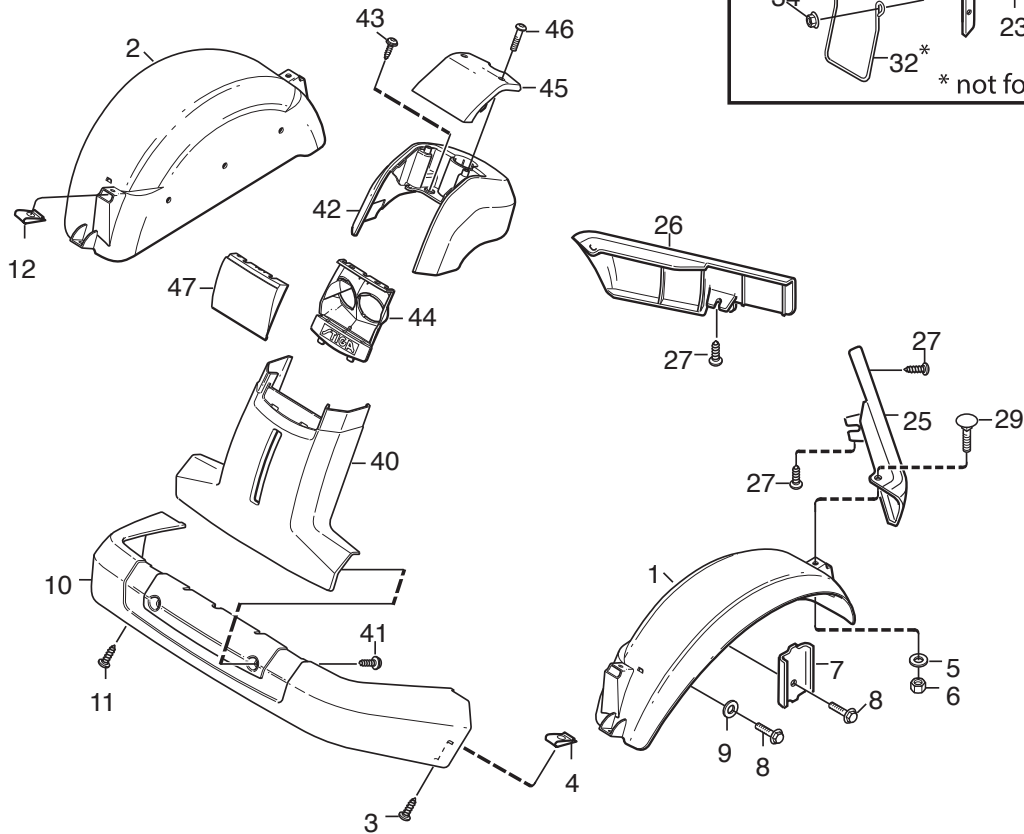

Reservdelskatalog Parts Catalogue

Park 420 P

2F6220511/S16 - Season 2016

- Use GLOBAL GARDEN PRODUCT Genuine Spare Parts specified in the parts list for repair and/or replacement.
 - The contents described in the parts list may change due to improvement.
 - The drawings of the spare parts are only indicative and might not represent the part in question exactly.
 - The indications "right" - "left" - "front" - "rear" refer to the position of the operator when using the machine.
- When placing orders of parts for repair and/or replacement, make sure that the illustrated parts list is the one applying to the machine's year of manufacture, as shown on the identification plate attached to the machine.

www.stiga.com

Utgåva Issue 18 - 2016		Monteringsdetaljer Assembly parts			
Pos. Fig.	Antal Q.ty	Art nr Part No	Benämning	Description	Anmärkning Notes
1	2	9595-0262-00	Spännstift	Locating Pin	0.5 mm
2	1	9699-0103-02	Bricka	Washer	1.0 mm
3	1	9699-0114-02	Bricka	Washer	1.0 mm
10	2	1134-4734-01	Tändningsnyckel	Ignition Key	
13	1	1134-5512-01	Dragplat5-01	Towing Plate	
14	2	9959-0820-16	Skruv	Screw	
15	2	112154220/0	Mutter	Nut	
17	1	1134-6113-02	Skruv	Screw	
18	2	9898-1035-16	Skruv	Screw	
19	2	9739-1031-22	Mutter	Nut	