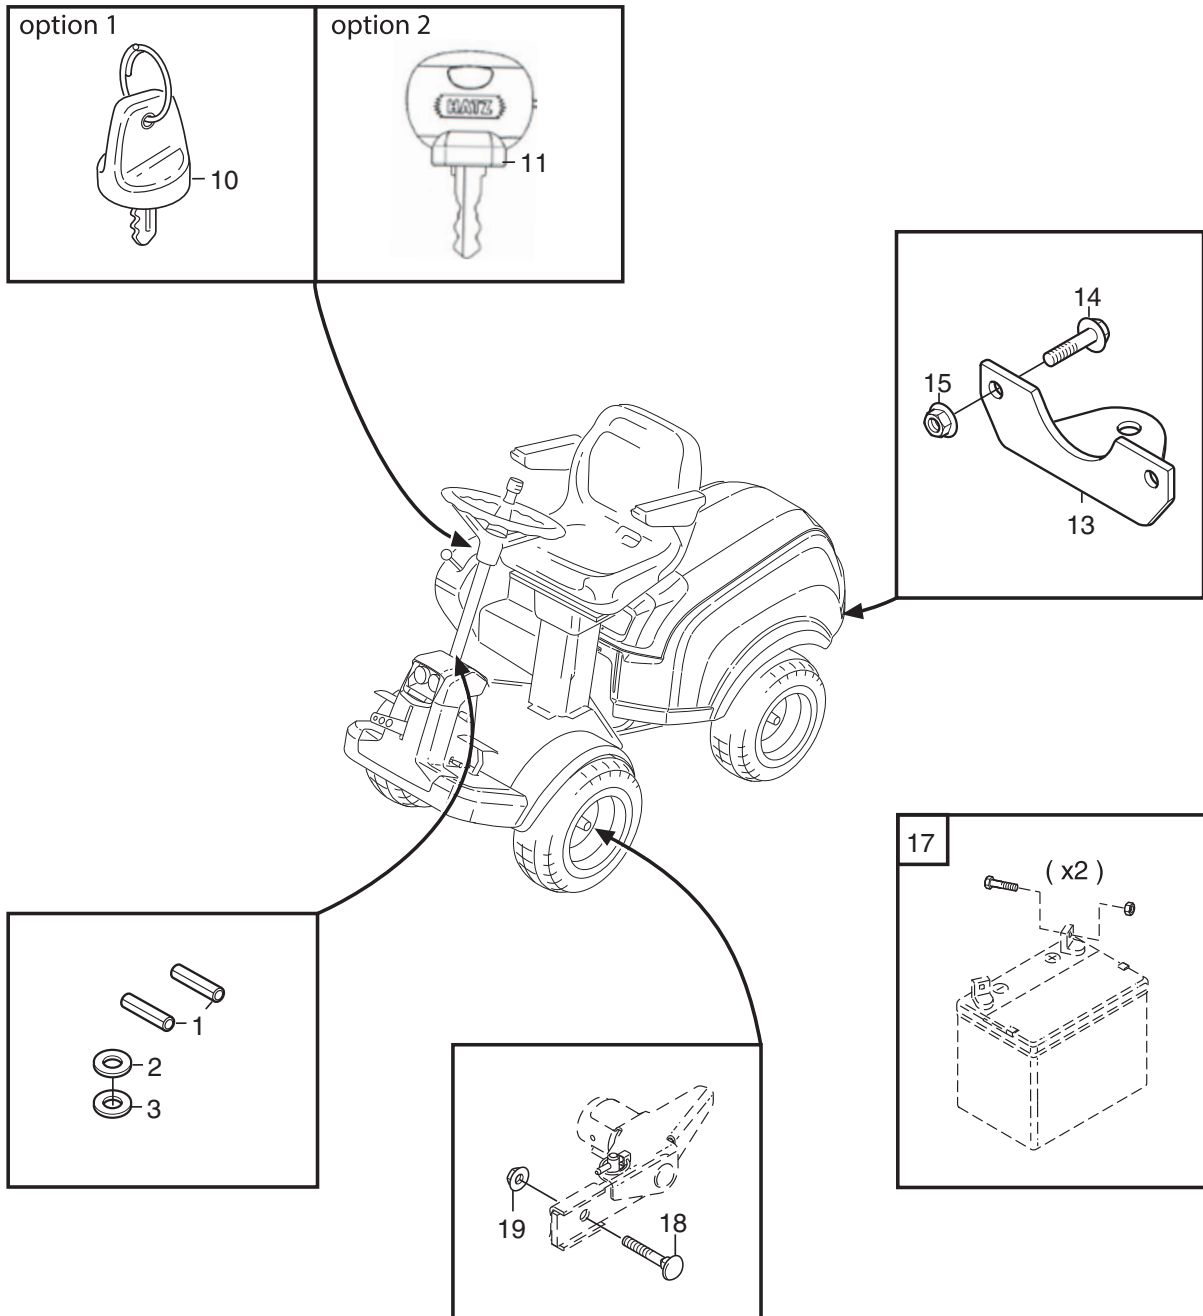

Utgåva Issue 18 - 2016		Monteringsdetaljer Assembly parts			
Pos. Fig.	Antal Q.ty	Art nr Part No	Benämning	Description	Anmärkning Notes
1	2	9595-0262-00	Spännstift	Locating Pin	0.5 mm
2	1	9699-0103-02	Bricka	Washer	1.0 mm
3	1	9699-0114-02	Bricka	Washer	1.0 mm
10	2	1134-4734-01	Tändningsnyckel	Ignition Key	
13	1	1134-5512-01	Dragplat5-01	Towing Plate	
14	2	9959-0820-16	Skruv	Screw	
15	2	112154220/0	Mutter	Nut	
17	1	1134-6113-02	Skruv	Screw	
18	2	9898-1035-16	Skruv	Screw	
19	2	9739-1031-22	Mutter	Nut