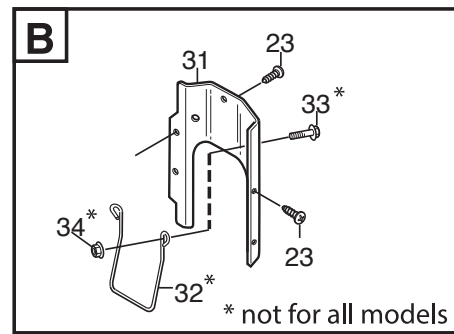

Reservdelskatalog Parts Catalogue

Park 420 P

2F6220511/S16 - Season 2016

- Use GLOBAL GARDEN PRODUCT Genuine Spare Parts specified in the parts list for repair and/or replacement.
 - The contents described in the parts list may change due to improvement.
 - The drawings of the spare parts are only indicative and might not represent the part in question exactly.
 - The indications "right" - "left" - "front" - "rear" refer to the position of the operator when using the machine.
- When placing orders of parts for repair and/or replacement, make sure that the illustrated parts list is the one applying to the machine's year of manufacture, as shown on the identification plate attached to the machine.

www.stiga.com

Utgåva Issue 18 - 2016		Monteringsdetaljer Assembly parts			
Pos. Fig.	Antal Q.ty	Art nr Part No	Benämning	Description	Anmärkning Notes
1	2	9595-0262-00	Spännstift	Locating Pin	0.5 mm
2	1	9699-0103-02	Bricka	Washer	1.0 mm
3	1	9699-0114-02	Bricka	Washer	1.0 mm
10	2	1134-4734-01	Tändningsnyckel	Ignition Key	
13	1	1134-5512-01	Dragplat5-01	Towing Plate	
14	2	9959-0820-16	Skruv	Screw	
15	2	112154220/0	Mutter	Nut	
17	1	1134-6113-02	Skruv	Screw	
18	2	9898-1035-16	Skruv	Screw	
19	2	9739-1031-22	Mutter	Nut	