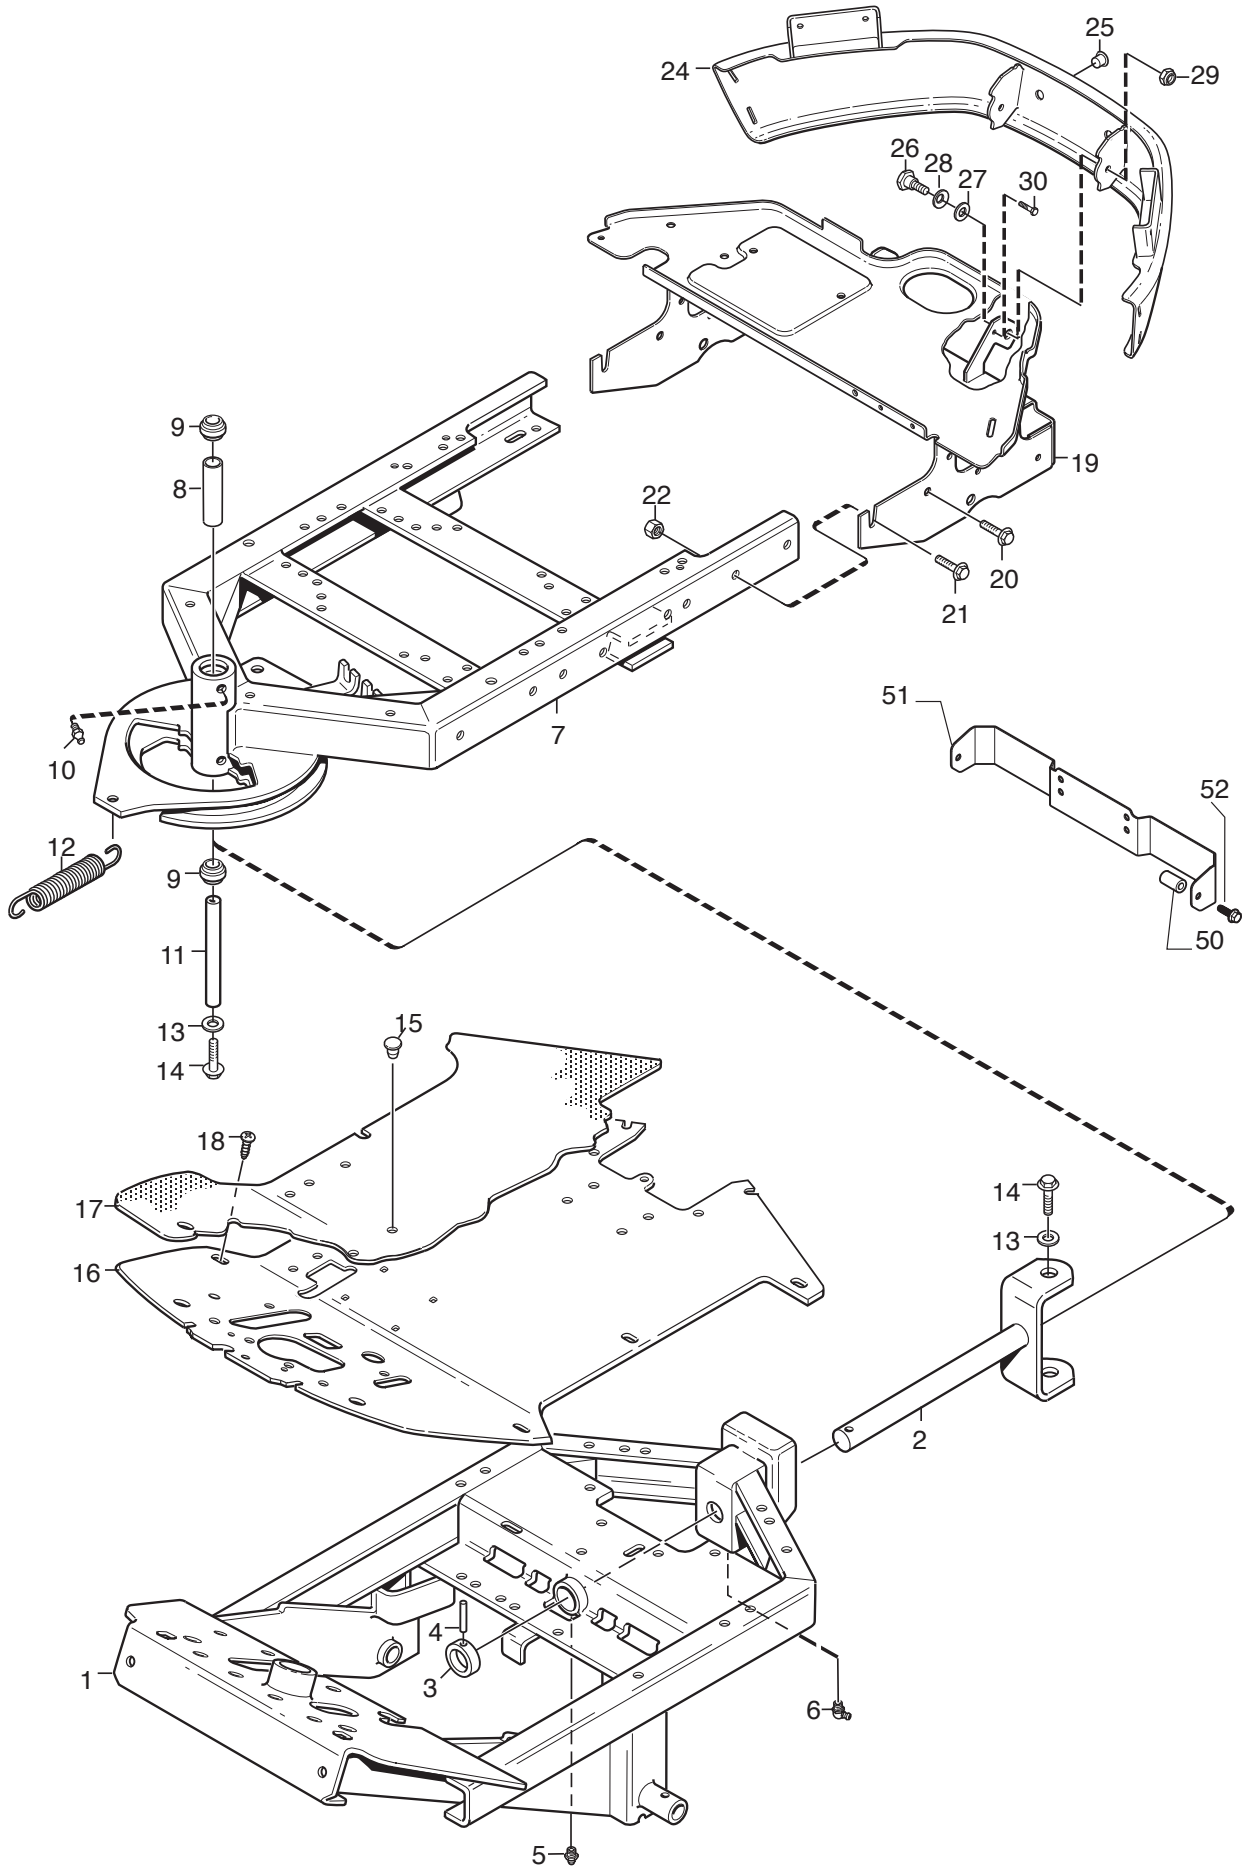

Utgåva Issue 18 - 2016		Ram Frame			
Pos. Fig.	Antal Q.ty	Art nr Part No	Benämning	Description	Anmärkning Notes
1	1	387800011/0	Ram-Främre Kpl	Frame Front	Incl. 2-3-4-5-6
2	1	1134-3963-02	Midjegaffel Service 5-01 H10	Fork	
3	1	1134-0031-00	Ledaxelstopp	Pivot Shaft Stop	
4	1	9595-0262-00	Spännstift	Locating Pin	
5	1	9501-0500-00	Smörjkopp Kort Rak	Grease Dispenser	Rak/straight
6	1	9501-0504-01	Smörjnippel	Grease Nipple M6 90	90°
7	1	1134-6466-02	Ram-Bakre Kpl	Frame-Rear Assy	Incl. 8-9-10
8	1	1134-5705-01	Distans	Spacer	
9	2	9547-0001-00	Ledlager	Bearing	
10	2	9501-0500-00	Smörjkopp Kort Rak	Grease Dispenser	
11	1	1134-5988-01	Centrumaxel	Centre Shaft	
12	1	1134-2171-01	Fjäder	Spring	
13	2	9699-0035-02	Bricka	Washer	
14	2	9959-1025-16	Skruv	Screw	
15	2	9403-0048-70	Täckpropp lkpt 13-6,5S	Cover Plug	
16	1	1134-6586-01	Durk (5-01)	Floor Plate	
17	1	114369182/0	Dekal	Label	
18	2	9893-0616-16	Skruv	Screw	
19	1	1134-5944-01	Tankhylla Kpl. 5-01	Tank Shelf Assy	
20	2	9945-0816-16	Skruv	Screw	
21	2	9959-0820-16	Skruv	Screw	
22	2	112154220/0	Mutter	Nut	
24	1	387457003/0	Stötfangare	Rear Bumper	
25	2	1134-4100-01	Täckpropp	Plug	
26	2	1134-0240-00	Skruv	Screw	
27	2	1134-4242-01	Distansbricka	Washer	
28	2	9665-0002-00	Bricka	Washer	
29	2	112155000/0	Mutter	Nut	
30	2	9943-0516-16	Skruv	Screw	
50	1	1134-1565-09	Distans	Spacer	
51	1	387602503/0	Skydd	Protection	
52	2	9945-0825-16	Skruv	Screw