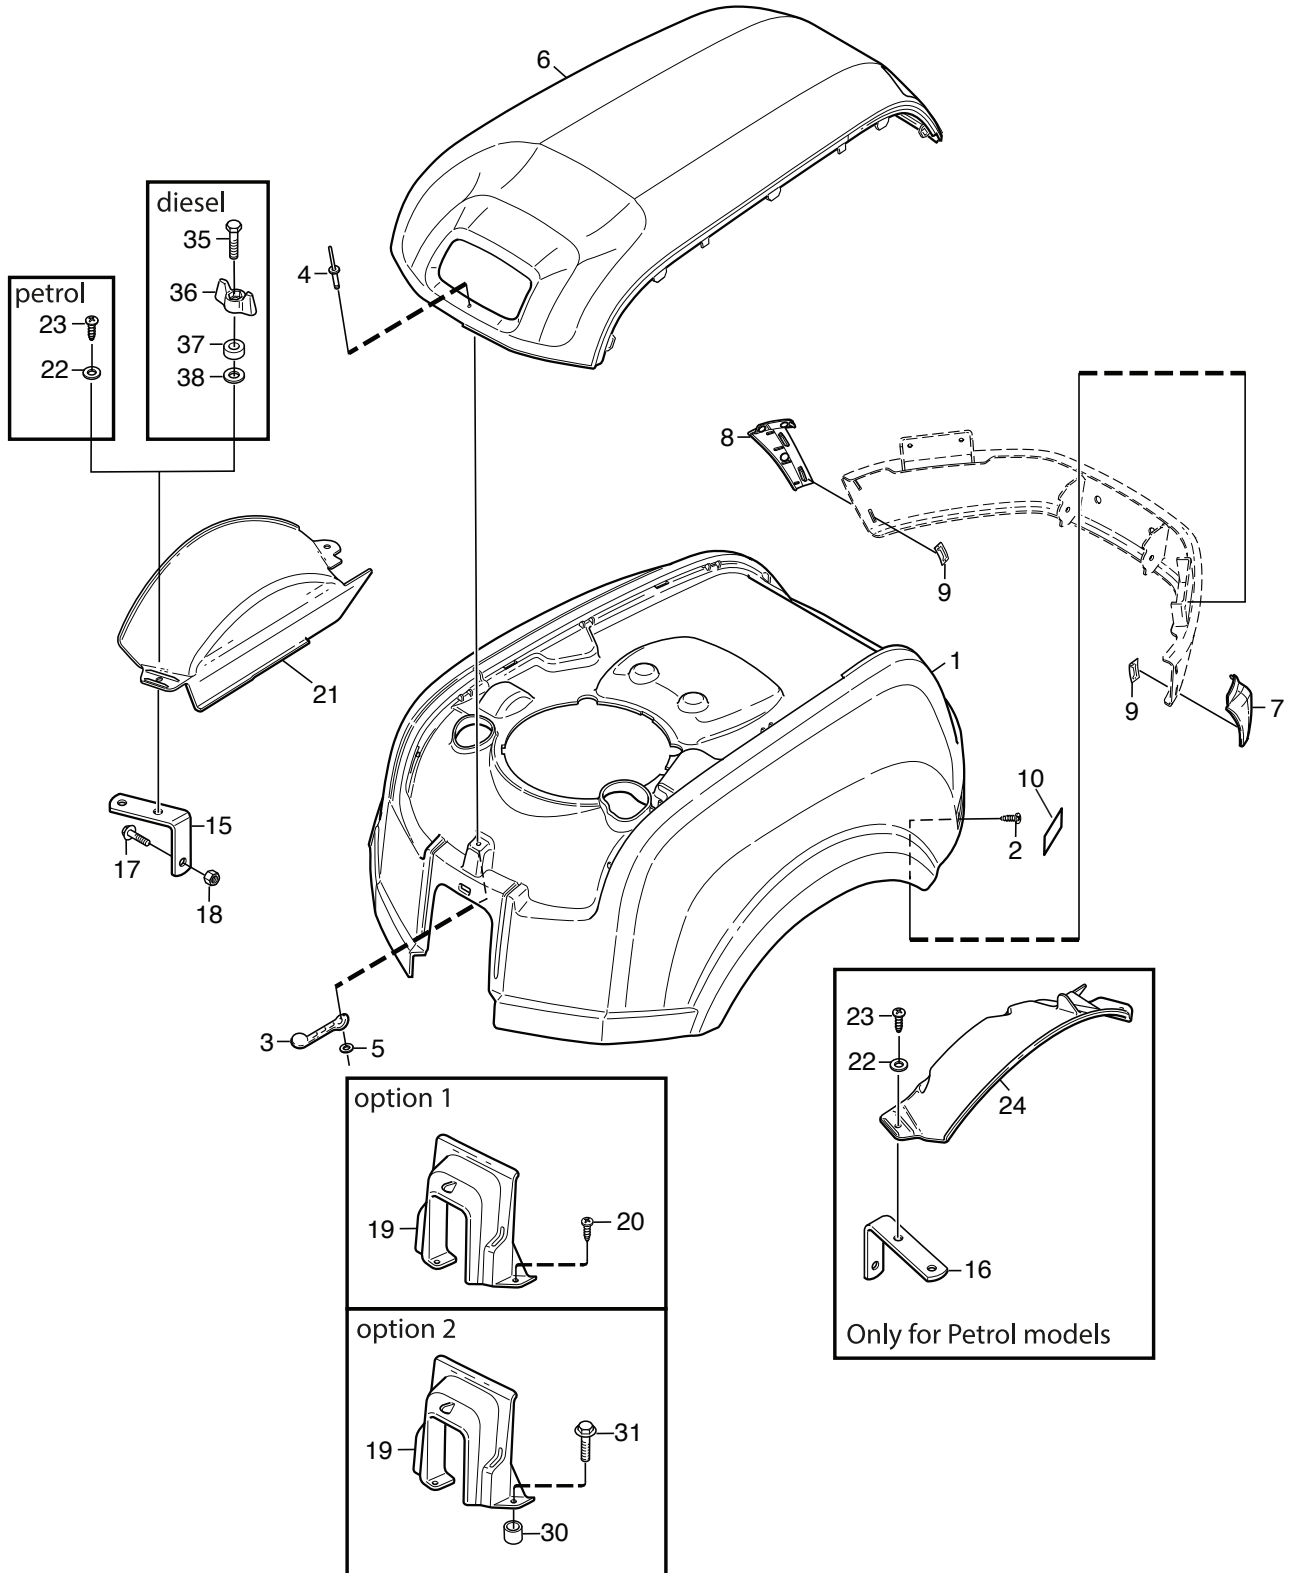

Utgåva Issue 18 - 2016		Kaross Body works			
Pos. Fig.	Antal Q.ty	Art nr Part No	Benämning	Description	Anmärkning Notes
1	1	1134-6025-01	Motorhuv(1-00)	Engine Hood	
2	4	9893-0616-16	Skruv	Screw	
3	1	1134-9028-01	Gummistropp (3 St)	Rubber Strap (3 Pcs)	Sats 3 st/kit of 3
4	1	9632-0513-00	Popnit1 -0420 Bs [Tap/D Bs] 3,2X20	Pop Rivet	
5	1	9699-0120-02	Bricka	Washer	
6	1	337110334/0	Motorlucka	Engine Cover	
7	1	337110336/0	Ändavslut Stötfangare-Vä	Bumper End-Lh	
8	1	337110335/0	Ändavslut Stötfangare-Hö	Bumper End-Rh	
9	4	1134-6310-01	Clips	Clip	
10	2	337580302/0	Plåt	Plate	
15	1	1134-4012-03	Stöd-Hö	Support, Right	
16	1	1134-4012-04	Stöd-Vä	Support, Left	Not for Diesel models
17	1	9959-0820-16	Skruv	Screw	
18	1	112154220/0	Mutter	Nut	
19	1	112154220/0	Mutter	Nut	
20	3	9893-0616-16	Skruv	Screw	
21	1	1134-4800-01	Innerskärm-Hö (Park)	Inner Mud Guard-Rh (Park)	
22	4	9699-0060-02	Bricka	Washer	Not for Diesel models
23	4	9893-0616-16	Skruv	Screw	Not for Diesel models
24	1	1134-4801-01	Innerskärm-Vä (Park)	Inner Mud Guard-Lh (Park)	Not for Diesel models