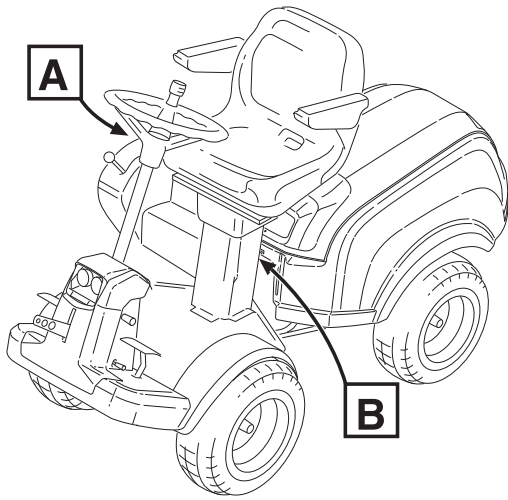

Utgåva Issue 18 - 2016		Kaross Body works			
Pos. Fig.	Antal Q.ty	Art nr Part No	Benämning	Description	Anmärkning Notes
1	1	337491251/0	Framskärm-Vä	Mud Guard, Front-Lh	
2	1	337491250/0	Framskärm-Hö	Mud Guard, Front-Rh	
3	2	9893-0616-16	Skruv	Screw	
4	2	1134-4176-01	Clips	Clips	
5	2	9699-0060-02	Bricka	Washer	
6	2	112154510/0	Mutter	Nut	
7	2	1137-0088-01	Stödplat	Support Plate	
8	6	9945-0816-16	Skruv	Screw	
9	4	112523060/0	Bricka	Washer	
10	1	337502507/0	Stötfangare-Fram	Front Bumper	
11	6	9893-0616-16	Skruv	Screw	
12	2	1134-4176-01	Clips	Clips	
16	2	9699-0099-02	Bricka	Washer	
17	1	1134-4360-01	Kapa-Inre (1-00)	Cover-Inner	
18	1	1134-3979-01	Kapa Yttre1-00	Cover-Outer	
19	3	9946-0525-16	Skruv	Screw	
20	2	9950-0570-12	Skruv	Screw	
21	2	112154330/0	Mutter	Nut	
23	4	9893-0616-16	Skruv	Screw	
25	1	337110331/0	Kantlist-Vä (Gra)	Moulding-Left (Grey)	
26	1	337110332/0	Kantlist-Hö (Gra)	Moulding Right-Grey	
27	4	9893-0616-16	Skruv	Screw	
28	2	9840-8013-16	Skruv	Screw	
29	2	112815200/0	Skruv	Screw	
31	1	1134-6461-01	Bakstycke 1-00	Rear Plate	
32	1	1134-6460-01	Skyddsbygel	Protective Loop	not in all models
33	2	9959-0820-16	Skruv	Screw	not in all models
34	2	112154220/0	Mutter	Nut	not in all models
40	1	1137-0050-01	Frontkapa-Nedre	Front Panel-Lower	
41	2	112728697/0	Skruv	Screw	
42	1	1137-0051-01	Frontkapa-Övre	Front Panel-Upper	
43	2	9946-0525-16	Skruv	Screw	
44	1	337110329/0	Lamphallare	Lamp Holder	
45	1	337110330/0	Toppkapa	Top Panel	
46	2	112728697/0	Skruv	Screw	
47	1	1137-0054-01	Lampglas	Lamp Glass