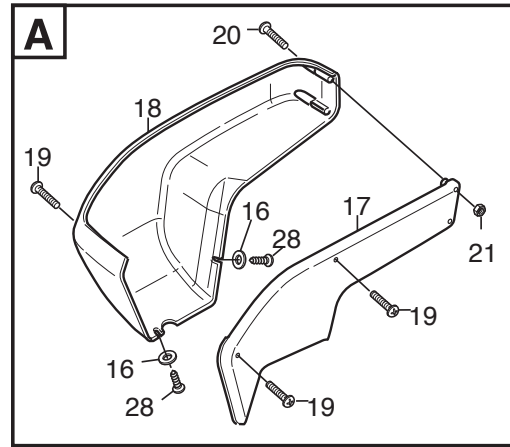

Utgåva Issue 18 - 2016		Kaross Body works			
Pos. Fig.	Antal Q.ty	Art nr Part No	Benämning	Description	Anmärkning Notes
1	1	337491251/0	Framskärm-Vä	Mud Guard, Front-Lh	
2	1	337491250/0	Framskärm-Hö	Mud Guard, Front-Rh	
3	2	9893-0616-16	Skruv	Screw	
4	2	1134-4176-01	Clips	Clips	
5	2	9699-0060-02	Bricka	Washer	
6	2	112154510/0	Mutter	Nut	
7	2	1137-0088-01	Stödplat	Support Plate	
8	6	9945-0816-16	Skruv	Screw	
9	4	112523060/0	Bricka	Washer	
10	1	337502507/0	Stötfangare-Fram	Front Bumper	
11	6	9893-0616-16	Skruv	Screw	
12	2	1134-4176-01	Clips	Clips	
16	2	9699-0099-02	Bricka	Washer	
17	1	1134-4360-01	Kapa-Inre (1-00)	Cover-Inner	
18	1	1134-3979-01	Kapa Yttre1-00	Cover-Outer	
19	3	9946-0525-16	Skruv	Screw	
20	2	9950-0570-12	Skruv	Screw	
21	2	112154330/0	Mutter	Nut	
23	4	9893-0616-16	Skruv	Screw	
25	1	337110331/0	Kantlist-Vä (Gra)	Moulding-Left (Grey)	
26	1	337110332/0	Kantlist-Hö (Gra)	Moulding Right-Grey	
27	4	9893-0616-16	Skruv	Screw	
28	2	9840-8013-16	Skruv	Screw	
29	2	112815200/0	Skruv	Screw	
31	1	1134-6461-01	Bakstycke 1-00	Rear Plate	
32	1	1134-6460-01	Skyddsbygel	Protective Loop	not in all models
33	2	9959-0820-16	Skruv	Screw	not in all models
34	2	112154220/0	Mutter	Nut	not in all models
40	1	1137-0050-01	Frontkapa-Nedre	Front Panel-Lower	
41	2	112728697/0	Skruv	Screw	
42	1	1137-0051-01	Frontkapa-Övre	Front Panel-Upper	
43	2	9946-0525-16	Skruv	Screw	
44	1	337110329/0	Lamphallare	Lamp Holder	
45	1	337110330/0	Toppkapa	Top Panel	
46	2	112728697/0	Skruv	Screw	
47	1	1137-0054-01	Lampglas	Lamp Glass