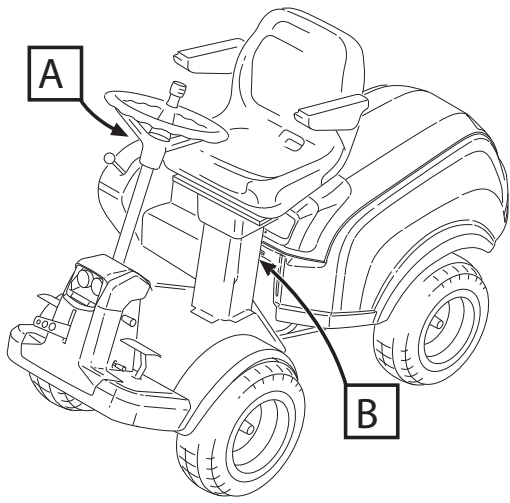

Utgåva Issue 43 - 2014		Kaross		Body work	
Pos. Fig.	Antal Quantity	Art nr Part No	Benämning	Description	Anmärkning Notes
1	1	1137-0048-01	Framskärm-Vä	Mud Guard, Front-Lh	
2	1	1137-0048-02	Framskärm-Hö	Mud Guard, Front-Rh	
3	2	9893-0616-16	Relä | Skruv	Relay | Screw	
4	2	1134-4176-01	Clips	Clips	
5	2	9699-0060-02	Bricka	Washer	
6	2	9747-0631-02	Mutter | Låsmutter	Nut	
7	2	1137-0088-01	Stödplåt	Support Plate	
8	6	9945-0816-16	Skruv	Screw	
9	4	9699-0056-02	Bricka	Washer	
10	1	1137-0049-01	Stötfångare-Fram	Front Bumper	
11	6	9893-0616-16	Relä | Skruv	Relay | Screw	
12	2	1134-4176-01	Clips	Clips	
17	1	1134-4360-01	Kåpa-Inre (1-00)	Cover-Inner	
18	1	1134-3979-01	Kåpa Yttre1-00	Cover-Outer	
19	3	9946-0525-16	Skruv	Screw	
20	2	9950-0570-12	Skruv	Screw	
21	2	9747-0531-02	Mutter	Nut	
23	4	9893-0616-16	Relä | Skruv	Relay | Screw	
25	1	1134-3970-05	Kantlist-Vä (Grå) 7-14	Moulding-Left (Grey)	
26	1	1134-3970-02	Kantlist-Hö (Grå) 7-14	Moulding Right-Grey	
27	4	9893-0616-16	Relä | Skruv	Relay | Screw	
28	2	9840-8013-16	Skruv	Screw	
29	2	9897-0616-16	Skruv	Screw	
31	1	1134-6461-01	Bakstycke 1-00	Rear Plate	
32	1	1134-6460-01	Skyddsbygel	Protective Loop	
33	2	9959-0820-16	Skruv	Screw	
34	2	9739-0831-22	Mutter	Nut	
40	1	1137-0050-01	Frontkåpa-Nedre	Front Panel-Lower	
41	2	9838-9516-12	Skruv	Screw	
42	1	1137-0051-01	Frontkåpa-Övre	Front Panel-Upper	
43	2	9946-0525-16	Skruv	Screw	
44	1	1137-0052-01	Lamphållare	Lamp Holder	
45	1	1137-0053-01	Toppkåpa	Top Panel	
46	2	9838-9516-12	Skruv	Screw	
47	1	1137-0054-01	Lampglas	Lamp Glass