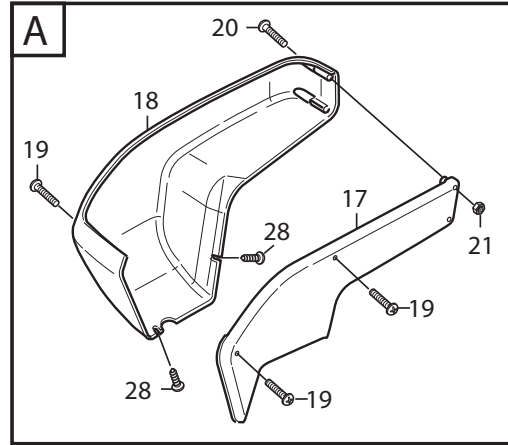

Utgåva Issue 43 - 2014		Kaross		Body work	
Pos. Fig.	Antal Quantity	Art nr Part No	Benämning	Description	Anmärkning Notes
1	1	1137-0048-01	Framskärm-Vä	Mud Guard, Front-Lh	
2	1	1137-0048-02	Framskärm-Hö	Mud Guard, Front-Rh	
3	2	9893-0616-16	Relä | Skruv	Relay | Screw	
4	2	1134-4176-01	Clips	Clips	
5	2	9699-0060-02	Bricka	Washer	
6	2	9747-0631-02	Mutter | Låsmutter	Nut	
7	2	1137-0088-01	Stödplåt	Support Plate	
8	6	9945-0816-16	Skruv	Screw	
9	4	9699-0056-02	Bricka	Washer	
10	1	1137-0049-01	Stötfångare-Fram	Front Bumper	
11	6	9893-0616-16	Relä | Skruv	Relay | Screw	
12	2	1134-4176-01	Clips	Clips	
17	1	1134-4360-01	Kåpa-Inre (1-00)	Cover-Inner	
18	1	1134-3979-01	Kåpa Yttre1-00	Cover-Outer	
19	3	9946-0525-16	Skruv	Screw	
20	2	9950-0570-12	Skruv	Screw	
21	2	9747-0531-02	Mutter	Nut	
23	4	9893-0616-16	Relä | Skruv	Relay | Screw	
25	1	1134-3970-05	Kantlist-Vä (Grå) 7-14	Moulding-Left (Grey)	
26	1	1134-3970-02	Kantlist-Hö (Grå) 7-14	Moulding Right-Grey	
27	4	9893-0616-16	Relä | Skruv	Relay | Screw	
28	2	9840-8013-16	Skruv	Screw	
29	2	9897-0616-16	Skruv	Screw	
31	1	1134-6461-01	Bakstycke 1-00	Rear Plate	
32	1	1134-6460-01	Skyddsbygel	Protective Loop	
33	2	9959-0820-16	Skruv	Screw	
34	2	9739-0831-22	Mutter	Nut	
40	1	1137-0050-01	Frontkåpa-Nedre	Front Panel-Lower	
41	2	9838-9516-12	Skruv	Screw	
42	1	1137-0051-01	Frontkåpa-Övre	Front Panel-Upper	
43	2	9946-0525-16	Skruv	Screw	
44	1	1137-0052-01	Lamphållare	Lamp Holder	
45	1	1137-0053-01	Toppkåpa	Top Panel	
46	2	9838-9516-12	Skruv	Screw	
47	1	1137-0054-01	Lampglas	Lamp Glass