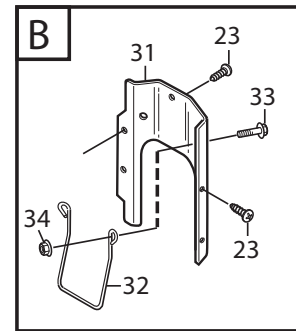

### ***Park 520 DP***

***13-6318-31 - Season 2014***

- Use GLOBAL GARDEN PRODUCT Genuine Spare Parts specified in the parts list for repair and/or replacement.
  - The contents described in the parts list may change due to improvement.
  - The drawings of the spare parts are only indicative and might not represent the part in question exactly.
  - The indications "right" - "left" - "front" - "rear" refer to the position of the operator when using the machine.
- When placing orders of parts for repair and/or replacement, make sure that the illustrated parts list is the one applying to the machine's year of manufacture, as shown on the identification plate attached to the machine.

[www.stiga.com](http://www.stiga.com)

Utgåva Issue 43 - 2014		Monteringsdetaljer Assembly parts			
Pos. Fig.	Antal Quantity	Art nr Part No	Benämning	Description	Anmärkning Notes
4	2	9595-0262-00	Spännstift	Locating Pin	
5	1	9699-0103-02	Bricka	Washer	0.5 mm
5	1	9699-0114-02	Bricka	Washer	1.0 mm
11	2	118210027/0	Kil	Key	
13	1	1134-5512-01	Dragplåt5-01	Towing Plate	
14	2	9959-0820-16	Skruv	Screw	
15	2	9739-0831-22	Mutter	Nut	
17	1	1134-6113-02	Skruv	Screw	
18	2	9898-1035-16	Skruv	Screw	
19	2	9739-1031-22	Mutter	Nut	
31					as PDF