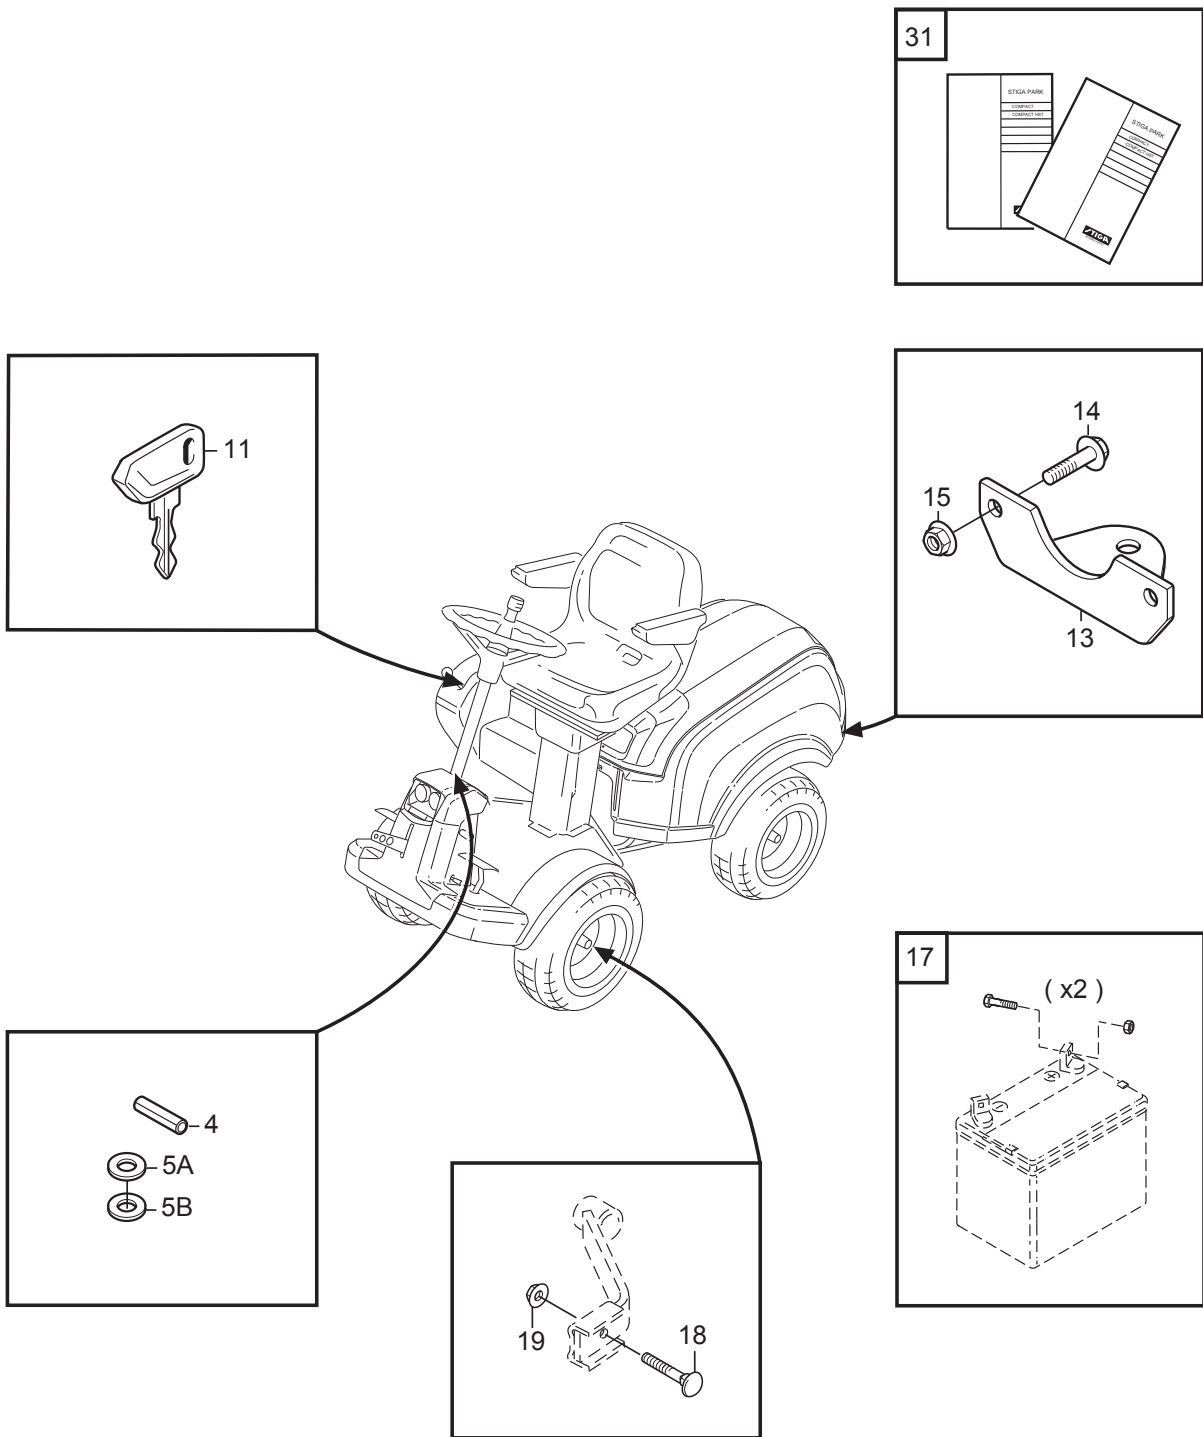

Utgåva Issue 43 - 2014		Monteringsdetaljer Assembly parts			
Pos. Fig.	Antal Quantity	Art nr Part No	Benämning	Description	Anmärkning Notes
4	2	9595-0262-00	Spännstift	Locating Pin	
5	1	9699-0103-02	Bricka	Washer	0.5 mm
5	1	9699-0114-02	Bricka	Washer	1.0 mm
11	2	118210027/0	Kil	Key	
13	1	1134-5512-01	Dragplåt5-01	Towing Plate	
14	2	9959-0820-16	Skruv	Screw	
15	2	9739-0831-22	Mutter	Nut	
17	1	1134-6113-02	Skruv	Screw	
18	2	9898-1035-16	Skruv	Screw	
19	2	9739-1031-22	Mutter	Nut	
31					as PDF