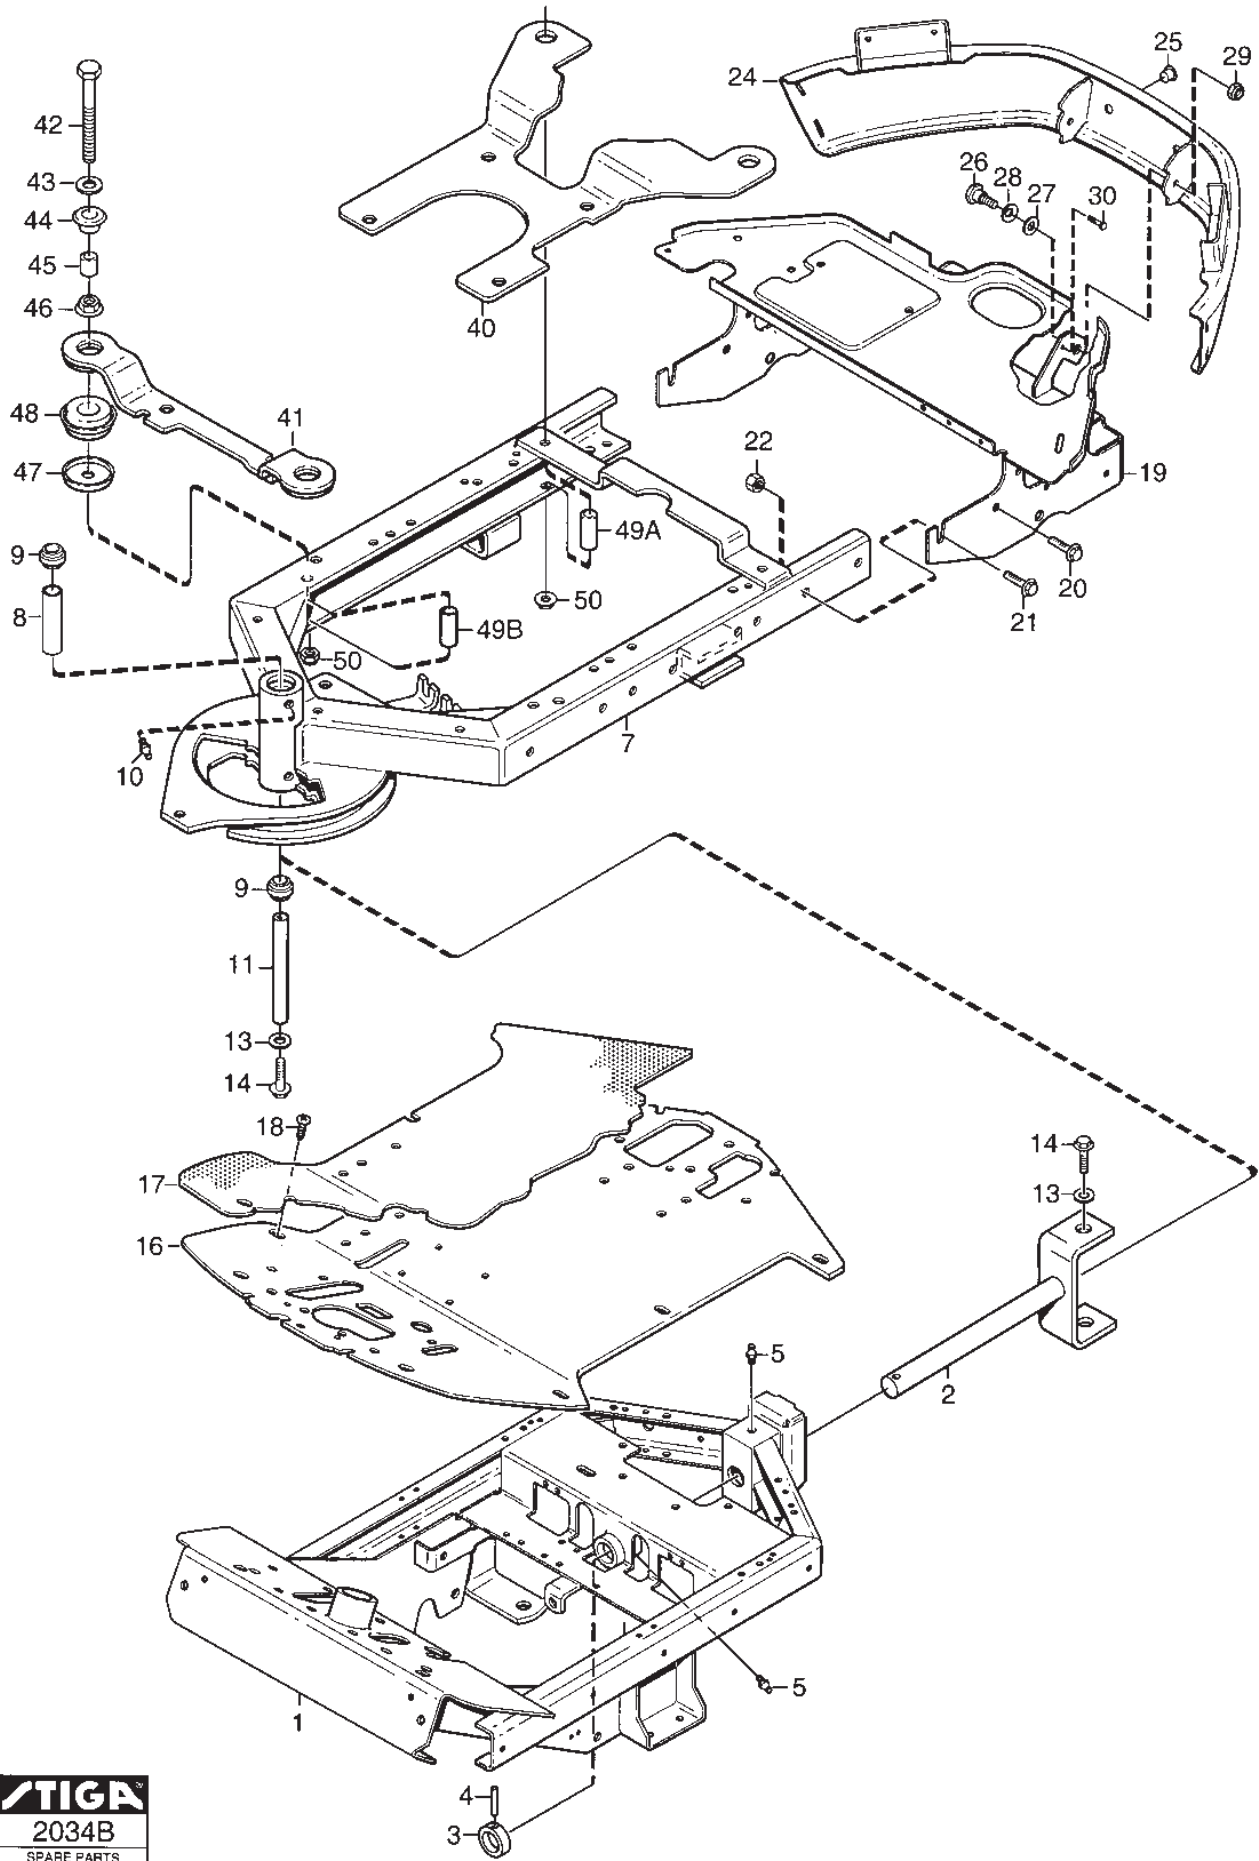

Utgåva Issue 43 - 2014		Ram		Frame	
Pos. Fig.	Antal Quantity	Art nr Part No	Benämning	Description	Anmärkning Notes
1	1	1134-5656-02	Ram-Främre 5-01	Frame-Front	
2	1	1134-3963-02	Midjegaffel Service 5-01 H10	Fork	
3	1	1134-0031-00	Ledaxelstopp	Pivot Shaft Stop	
4	1	9595-0262-00	Spännstift	Locating Pin	
5	2	9501-0500-00	Smörjkopp Kort Rak	Grease Dispenser	
7	1	1134-6046-01	Ram-Bakre (Park Diesel) 5-01	Frame-Rear (Park Diesel)	
8	1	1134-5705-01	Distans	Spacer	
9	2	9547-0001-00	Ledlager Ge17Es	Bearing	
10	2	9501-0500-00	Smörjkopp Kort Rak	Grease Dispenser	
11	1	1134-5988-01	Centrumaxel	Centre Shaft	
13	2	9699-0035-02	Bricka	Washer	
14	2	9959-1025-16	Skruv	Screw	
16	1	1134-6586-01	Durk (5-01)	Floor Plate	
17	1	1134-6372-04	Durkmatta	Floor Mat Hst	
18	2	9893-0616-16	Relä | Skruv	Relay | Screw	
19	1	1134-5944-01	Tankhylla Kpl. 5-01	Tank Shelf Assy	
20	2	9945-0816-16	Skruv	Screw	
21	2	9959-0820-16	Skruv	Screw	
22	2	9739-0831-22	Mutter	Nut	
24	1	1134-5676-01	Stötfångare	Rear Bumper	
25	2	1134-4100-01	Täckpropp	Plug	
26	2	1134-0240-00	Skruv	Screw	
27	2	1134-4242-01	Distansbricka	Washer	
28	2	9665-0002-00	Bricka	Washer	
29	2	9747-0831-02	Mutter | Låsmutter	Nut	
30	2	9943-0516-16	Skruv	Screw	
40	1	1134-6037-01	Motorstag Kpl 5-01	Engine Bracket	
41	1	1134-4918-01	Engine Fäste	Engine Support	
42	4	9997-1011-06	Skruv	Screw	
43	4	9699-0030-02	Bricka	Washer	
44	4	1111-2453-01	Bricka	Isolation Washer	
45	4	1134-4919-01	Distans	Spacer	
46	4	9739-1031-22	Mutter	Nut	
47	4	1134-4915-01	Stödkopp	Support Cup	
48	4	1134-4920-01	Dämpelement	Vibration Absorber	
49	2	1134-0041-03	Bussning	Bushing	L = 55 mm
49	2	1134-6887-01	Hylsa	Collar	L = 51,2 mm
50	4	9731-1031-22	Mutter	Nut