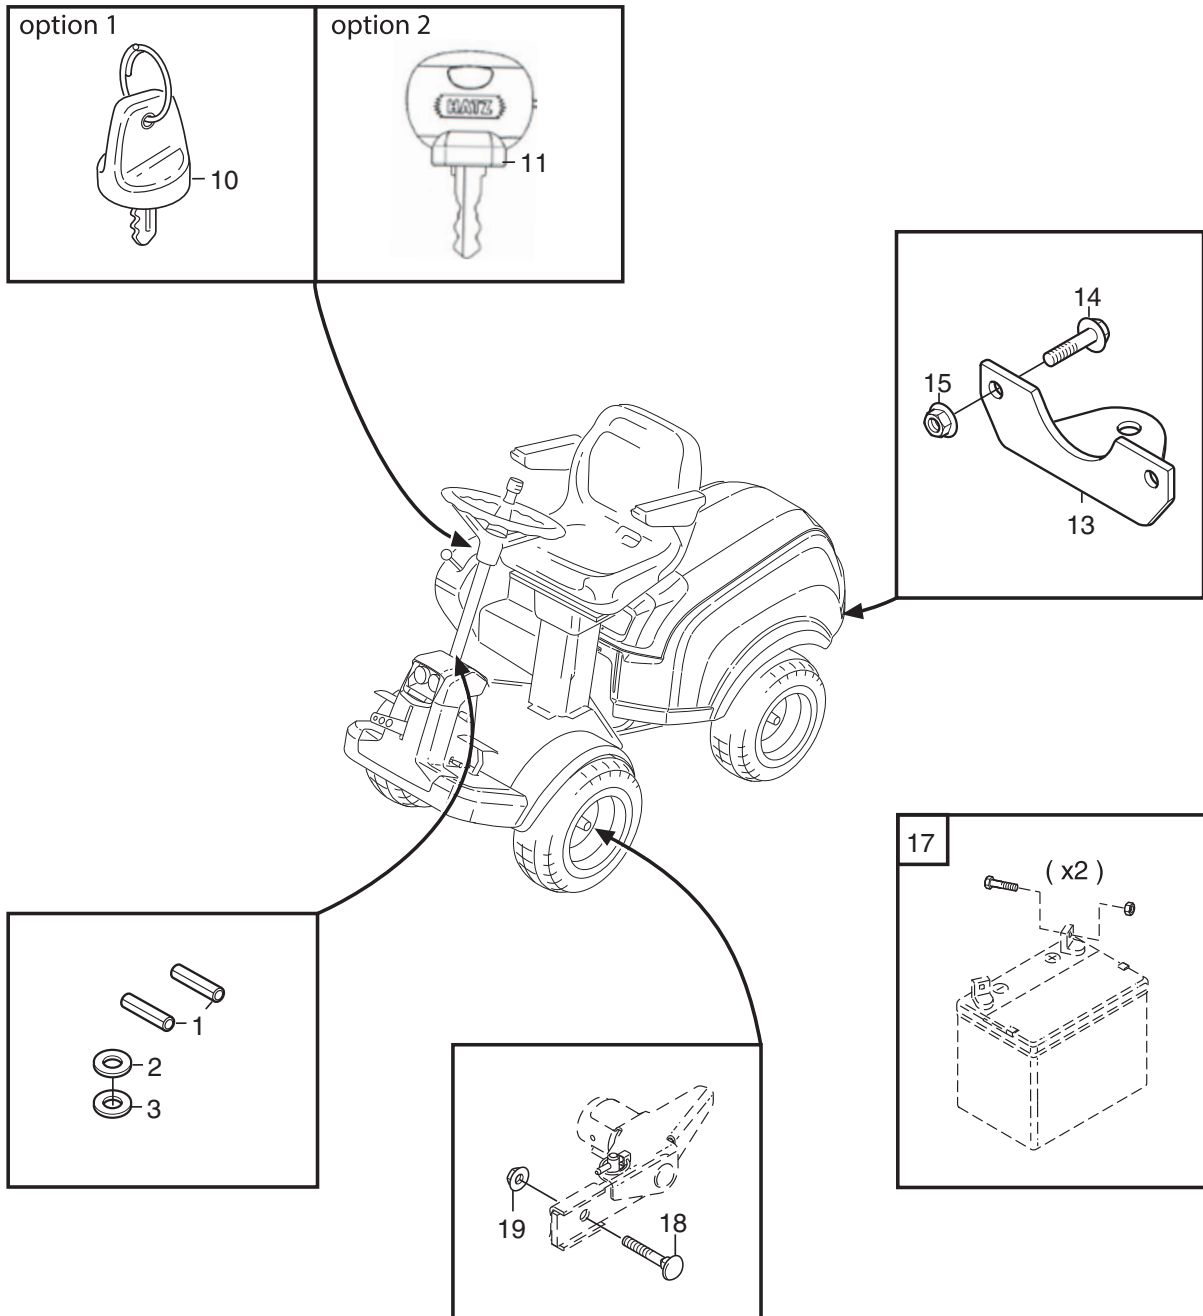

Utgåva Issue 11 - 2015		Monteringsdetaljer Assembly parts			
Pos. Fig.	Antal Q.ty	Art nr Part No	Benämning	Description	Anmärkning Notes
1	2	9595-0262-00	Spännstift	Locating Pin	0.5 mm
2	1	9699-0103-02	Bricka	Washer	1.0 mm
3	1	9699-0114-02	Bricka	Washer	1.0 mm
10	2	1134-4734-01	Tändningsnyckel	Ignition Key	
11	1	118210027/0	Tändningsnyckel	Ignition Key	only for Diesel models
13	1	1134-5512-01	Dragplat5-01	Towing Plate	
14	2	9959-0820-16	Skruv	Screw	
15	2	112154220/0	Mutter	Nut	
17	1	1134-6113-02	Skruv	Screw	
18	2	9898-1035-16	Skruv	Screw	
19	2	9739-1031-22	Mutter	Nut