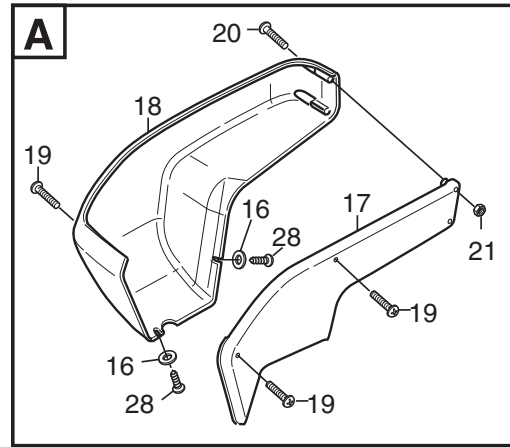

Utgåva Issue 11 - 2015		Kaross Body works			
Pos. Fig.	Antal Q.ty	Art nr Part No	Benämning	Description	Anmärkning Notes
1	1	1137-0048-01	Framskärm-Vä	Mud Guard, Front-Lh	
2	1	1137-0048-02	Framskärm-Hö	Mud Guard, Front-Rh	
3	2	9893-0616-16	Skruv | Relä	Screw | Relay	
4	2	1134-4176-01	Clips	Clips	
5	2	9699-0060-02	Bricka	Washer	
6	2	112154510/0	Mutter	Nut	
7	2	1137-0088-01	Stödplat	Support Plate	
8	6	9945-0816-16	Skruv	Screw	
9	4	112523060/0	Bricka	Washer	
10	1	1137-0049-01	Stötfangare-Fram	Front Bumper	
11	6	9893-0616-16	Skruv | Relä	Screw | Relay	
12	2	1134-4176-01	Clips	Clips	
16	2	9699-0099-02	Bricka	Washer	
17	1	1134-4360-01	Kapa-Inre (1-00)	Cover-Inner	
18	1	1134-3979-01	Kapa Yttre1-00	Cover-Outer	
19	3	9946-0525-16	Skruv	Screw	
20	2	9950-0570-12	Skruv	Screw	
21	2	112154330/0	Mutter	Nut	
23	4	9893-0616-16	Skruv | Relä	Screw | Relay	
25	1	1134-3970-05	Kantlist-Vä (Gra) 7-14	Moulding-Left (Grey)	
26	1	1134-3970-02	Kantlist-Hö (Gra) 7-14	Moulding Right-Grey	
27	4	9893-0616-16	Skruv | Relä	Screw | Relay	
28	2	9840-8013-16	Skruv	Screw	
29	2	112815200/0	Skruv	Screw	
31	1	1134-6461-01	Bakstycke 1-00	Rear Plate	
32	1	1134-6460-01	Skyddsbygel	Protective Loop	not in all models
33	2	9959-0820-16	Skruv	Screw	not in all models
34	2	112154220/0	Mutter	Nut	not in all models
40	1	1137-0050-01	Frontkapa-Nedre	Front Panel-Lower	
41	2	112728697/0	Skruv	Screw	
42	1	1137-0051-01	Frontkapa-Övre	Front Panel-Upper	
43	2	9946-0525-16	Skruv	Screw	
44	1	1137-0052-01	Lamphallare	Lamp Holder	
45	1	1137-0053-01	Toppkapa	Top Panel	
46	2	112728697/0	Skruv	Screw	
47	1	1137-0054-01	Lampglas	Lamp Glass