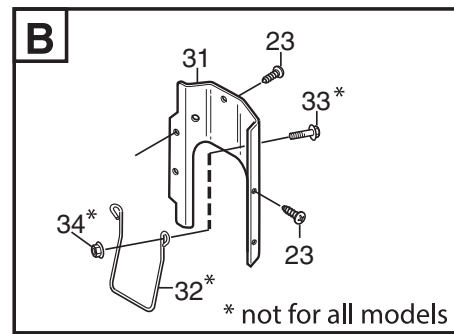

Utgåva Issue 11 - 2015		Kaross Body works			
Pos. Fig.	Antal Q.ty	Art nr Part No	Benämning	Description	Anmärkning Notes
1	1	1137-0048-01	Framskärm-Vä	Mud Guard, Front-Lh	
2	1	1137-0048-02	Framskärm-Hö	Mud Guard, Front-Rh	
3	2	9893-0616-16	Skruv | Relä	Screw | Relay	
4	2	1134-4176-01	Clips	Clips	
5	2	9699-0060-02	Bricka	Washer	
6	2	112154510/0	Mutter	Nut	
7	2	1137-0088-01	Stödplat	Support Plate	
8	6	9945-0816-16	Skruv	Screw	
9	4	112523060/0	Bricka	Washer	
10	1	1137-0049-01	Stötfangare-Fram	Front Bumper	
11	6	9893-0616-16	Skruv | Relä	Screw | Relay	
12	2	1134-4176-01	Clips	Clips	
16	2	9699-0099-02	Bricka	Washer	
17	1	1134-4360-01	Kapa-Inre (1-00)	Cover-Inner	
18	1	1134-3979-01	Kapa Yttre1-00	Cover-Outer	
19	3	9946-0525-16	Skruv	Screw	
20	2	9950-0570-12	Skruv	Screw	
21	2	112154330/0	Mutter	Nut	
23	4	9893-0616-16	Skruv | Relä	Screw | Relay	
25	1	1134-3970-05	Kantlist-Vä (Gra) 7-14	Moulding-Left (Grey)	
26	1	1134-3970-02	Kantlist-Hö (Gra) 7-14	Moulding Right-Grey	
27	4	9893-0616-16	Skruv | Relä	Screw | Relay	
28	2	9840-8013-16	Skruv	Screw	
29	2	112815200/0	Skruv	Screw	
31	1	1134-6461-01	Bakstycke 1-00	Rear Plate	
32	1	1134-6460-01	Skyddsbygel	Protective Loop	not in all models
33	2	9959-0820-16	Skruv	Screw	not in all models
34	2	112154220/0	Mutter	Nut	not in all models
40	1	1137-0050-01	Frontkapa-Nedre	Front Panel-Lower	
41	2	112728697/0	Skruv	Screw	
42	1	1137-0051-01	Frontkapa-Övre	Front Panel-Upper	
43	2	9946-0525-16	Skruv	Screw	
44	1	1137-0052-01	Lamphallare	Lamp Holder	
45	1	1137-0053-01	Toppkapa	Top Panel	
46	2	112728697/0	Skruv	Screw	
47	1	1137-0054-01	Lampglas	Lamp Glass