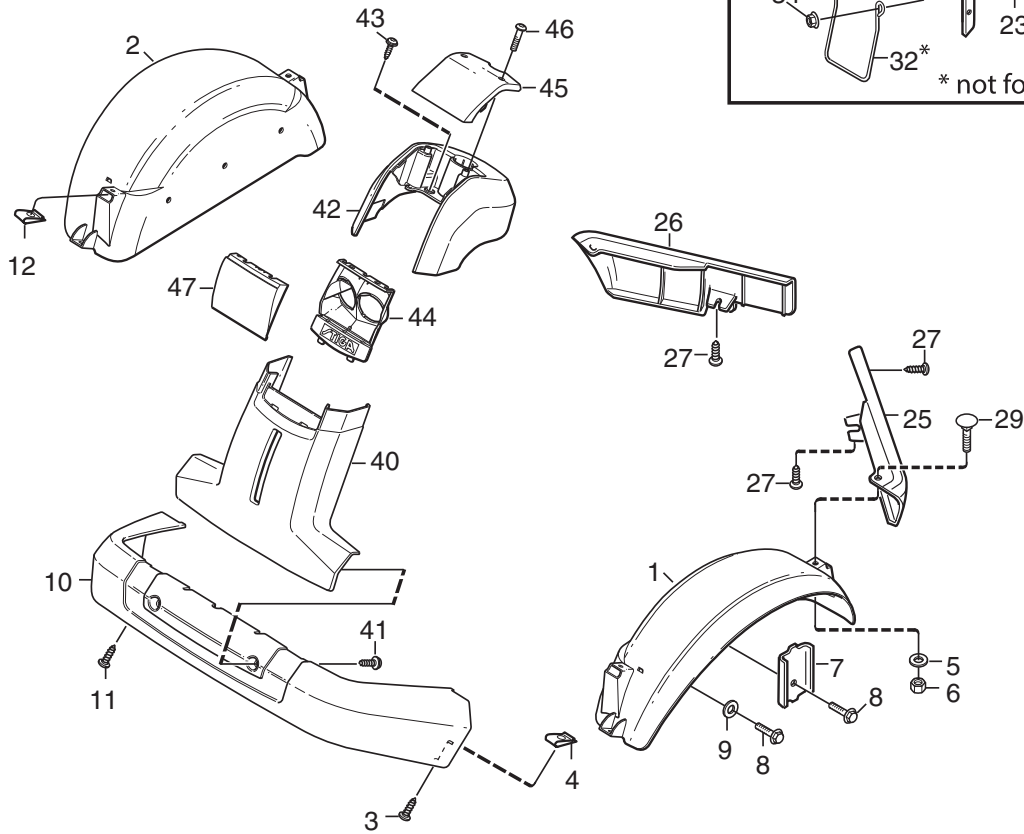

Utgåva Issue 11 - 2015		Kaross Body works			
Pos. Fig.	Antal Q.ty	Art nr Part No	Benämning	Description	Anmärkning Notes
1	1	1137-0048-01	Framskärm-Vä	Mud Guard, Front-Lh	
2	1	1137-0048-02	Framskärm-Hö	Mud Guard, Front-Rh	
3	2	9893-0616-16	Skruv | Relä	Screw | Relay	
4	2	1134-4176-01	Clips	Clips	
5	2	9699-0060-02	Bricka	Washer	
6	2	112154510/0	Mutter	Nut	
7	2	1137-0088-01	Stödplat	Support Plate	
8	6	9945-0816-16	Skruv	Screw	
9	4	112523060/0	Bricka	Washer	
10	1	1137-0049-01	Stötfangare-Fram	Front Bumper	
11	6	9893-0616-16	Skruv | Relä	Screw | Relay	
12	2	1134-4176-01	Clips	Clips	
16	2	9699-0099-02	Bricka	Washer	
17	1	1134-4360-01	Kapa-Inre (1-00)	Cover-Inner	
18	1	1134-3979-01	Kapa Yttre1-00	Cover-Outer	
19	3	9946-0525-16	Skruv	Screw	
20	2	9950-0570-12	Skruv	Screw	
21	2	112154330/0	Mutter	Nut	
23	4	9893-0616-16	Skruv | Relä	Screw | Relay	
25	1	1134-3970-05	Kantlist-Vä (Gra) 7-14	Moulding-Left (Grey)	
26	1	1134-3970-02	Kantlist-Hö (Gra) 7-14	Moulding Right-Grey	
27	4	9893-0616-16	Skruv | Relä	Screw | Relay	
28	2	9840-8013-16	Skruv	Screw	
29	2	112815200/0	Skruv	Screw	
31	1	1134-6461-01	Bakstycke 1-00	Rear Plate	
32	1	1134-6460-01	Skyddsbygel	Protective Loop	not in all models
33	2	9959-0820-16	Skruv	Screw	not in all models
34	2	112154220/0	Mutter	Nut	not in all models
40	1	1137-0050-01	Frontkapa-Nedre	Front Panel-Lower	
41	2	112728697/0	Skruv	Screw	
42	1	1137-0051-01	Frontkapa-Övre	Front Panel-Upper	
43	2	9946-0525-16	Skruv	Screw	
44	1	1137-0052-01	Lamphallare	Lamp Holder	
45	1	1137-0053-01	Toppkapa	Top Panel	
46	2	112728697/0	Skruv	Screw	
47	1	1137-0054-01	Lampglas	Lamp Glass