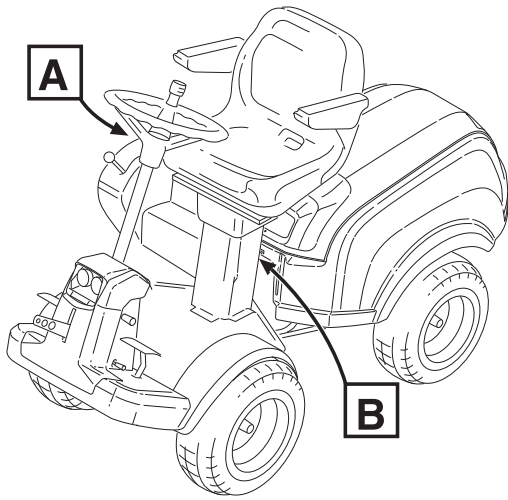

Utgåva Issue 11 - 2015		Kaross Body works			
Pos. Fig.	Antal Q.ty	Art nr Part No	Benämning	Description	Anmärkning Notes
1	1	1137-0048-01	Framskärm-Vä	Mud Guard, Front-Lh	
2	1	1137-0048-02	Framskärm-Hö	Mud Guard, Front-Rh	
3	2	9893-0616-16	Skruv | Relä	Screw | Relay	
4	2	1134-4176-01	Clips	Clips	
5	2	9699-0060-02	Bricka	Washer	
6	2	112154510/0	Mutter	Nut	
7	2	1137-0088-01	Stödplat	Support Plate	
8	6	9945-0816-16	Skruv	Screw	
9	4	112523060/0	Bricka	Washer	
10	1	1137-0049-01	Stötfangare-Fram	Front Bumper	
11	6	9893-0616-16	Skruv | Relä	Screw | Relay	
12	2	1134-4176-01	Clips	Clips	
16	2	9699-0099-02	Bricka	Washer	
17	1	1134-4360-01	Kapa-Inre (1-00)	Cover-Inner	
18	1	1134-3979-01	Kapa Yttre1-00	Cover-Outer	
19	3	9946-0525-16	Skruv	Screw	
20	2	9950-0570-12	Skruv	Screw	
21	2	112154330/0	Mutter	Nut	
23	4	9893-0616-16	Skruv | Relä	Screw | Relay	
25	1	1134-3970-05	Kantlist-Vä (Gra) 7-14	Moulding-Left (Grey)	
26	1	1134-3970-02	Kantlist-Hö (Gra) 7-14	Moulding Right-Grey	
27	4	9893-0616-16	Skruv | Relä	Screw | Relay	
28	2	9840-8013-16	Skruv	Screw	
29	2	112815200/0	Skruv	Screw	
31	1	1134-6461-01	Bakstycke 1-00	Rear Plate	
32	1	1134-6460-01	Skyddsbygel	Protective Loop	not in all models
33	2	9959-0820-16	Skruv	Screw	not in all models
34	2	112154220/0	Mutter	Nut	not in all models
40	1	1137-0050-01	Frontkapa-Nedre	Front Panel-Lower	
41	2	112728697/0	Skruv	Screw	
42	1	1137-0051-01	Frontkapa-Övre	Front Panel-Upper	
43	2	9946-0525-16	Skruv	Screw	
44	1	1137-0052-01	Lamphallare	Lamp Holder	
45	1	1137-0053-01	Toppkapa	Top Panel	
46	2	112728697/0	Skruv	Screw	
47	1	1137-0054-01	Lampglas	Lamp Glass