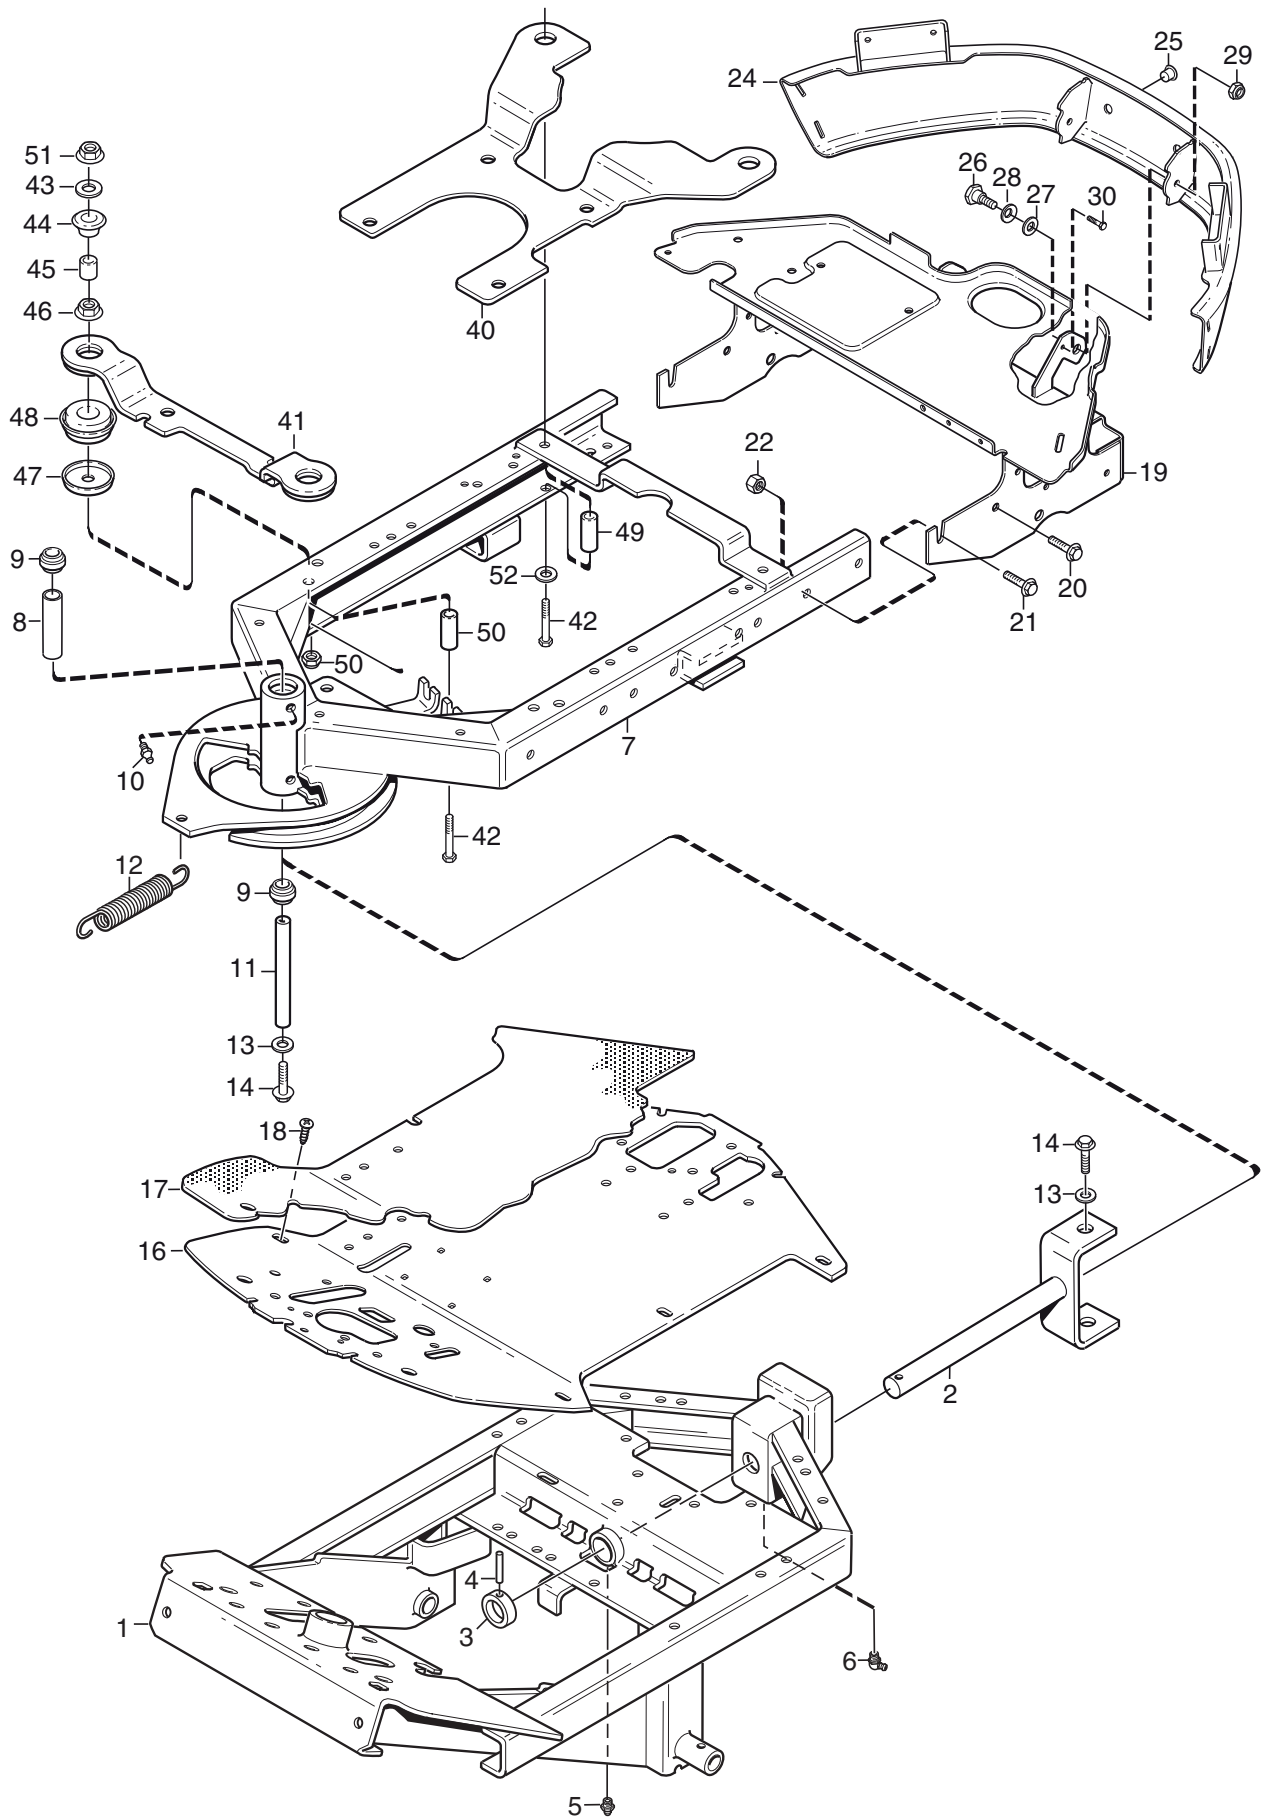

Utgåva Issue 11 - 2015		Ram		Frame	
Pos. Fig.	Antal Q.ty	Art nr Part No	Benämning	Description	Anmärkning Notes
1	1	387800011/0	Ram-Främre Kpl	Frame Front	Incl. Pos. 2-3-4-5-5
2	1	1134-3963-02	Midjegaffel Service 5-01 H10	Fork	
3	1	1134-0031-00	Ledaxelstopp	Pivot Shaft Stop	
4	1	9595-0262-00	Spännstift	Locating Pin	
5	1	9501-0500-00	Smörjkopp Kort Rak	Grease Dispenser	Rak/straight
6	1	9501-0504-01	Smörjnippel	Grease Nipple M6 90	90°
12	1	1134-2171-01	Fjäder	Spring	
7	1	1134-6046-01	Ram-Bakre (Park Diesel) 5-01	Frame-Rear (Park Diesel)	
8	1	1134-5705-01	Distans	Spacer	
9	2	9547-0001-00	Ledlager Ge17Es	Bearing	
10	2	9501-0500-00	Smörjkopp Kort Rak	Grease Dispenser	
11	1	1134-5988-01	Centrumaxel	Centre Shaft	
13	2	9699-0035-02	Bricka	Washer	
14	2	9959-1025-16	Skruv	Screw	
16	1	1134-6586-01	Durk (5-01)	Floor Plate	
17	1	1134-6372-04	Durkmatta	Floor Mat Hst	
18	2	9893-0616-16	Skruv | Relä	Screw | Relay	
19	1	1134-5944-01	Tankhylla Kpl. 5-01	Tank Shelf Assy	
20	2	9945-0816-16	Skruv	Screw	
21	2	9959-0820-16	Skruv	Screw	
22	2	112154220/0	Mutter	Nut	
24	1	1134-5676-01	Stötfangare	Rear Bumper	
25	2	1134-4100-01	Täckpropp	Plug	
26	2	1134-0240-00	Skruv	Screw	
27	2	1134-4242-01	Distansbricka	Washer	
28	2	9665-0002-00	Bricka	Washer	
29	2	112155000/0	Mutter	Nut	
30	2	9943-0516-16	Skruv	Screw	
40	1	1134-6037-01	Motorstag Kpl 5-01	Engine Bracket	
41	1	1134-4918-01	Engine Fäste	Engine Support	
42	4	9997-1011-06	Skruv	Screw	
43	4	9699-0030-02	Bricka	Washer	
44	4	322672201/0	Bricka	Washer	
45	4	1134-4919-01	Distans	Spacer	
46	4	9739-1031-22	Mutter	Nut	
47	4	1134-4915-01	Stödkopp	Support Cup	
48	4	1134-4920-01	Dämpement	Vibration Absorber	
49	2	1134-0041-03	Bussning	Bushing	L = 55 mm
50	2	1134-6887-01	Hylsa	Collar	L = 51,2 mm
51	4	9731-1031-22	Mutter	Nut	
52	2	9699-0030-02	Bricka	Washer