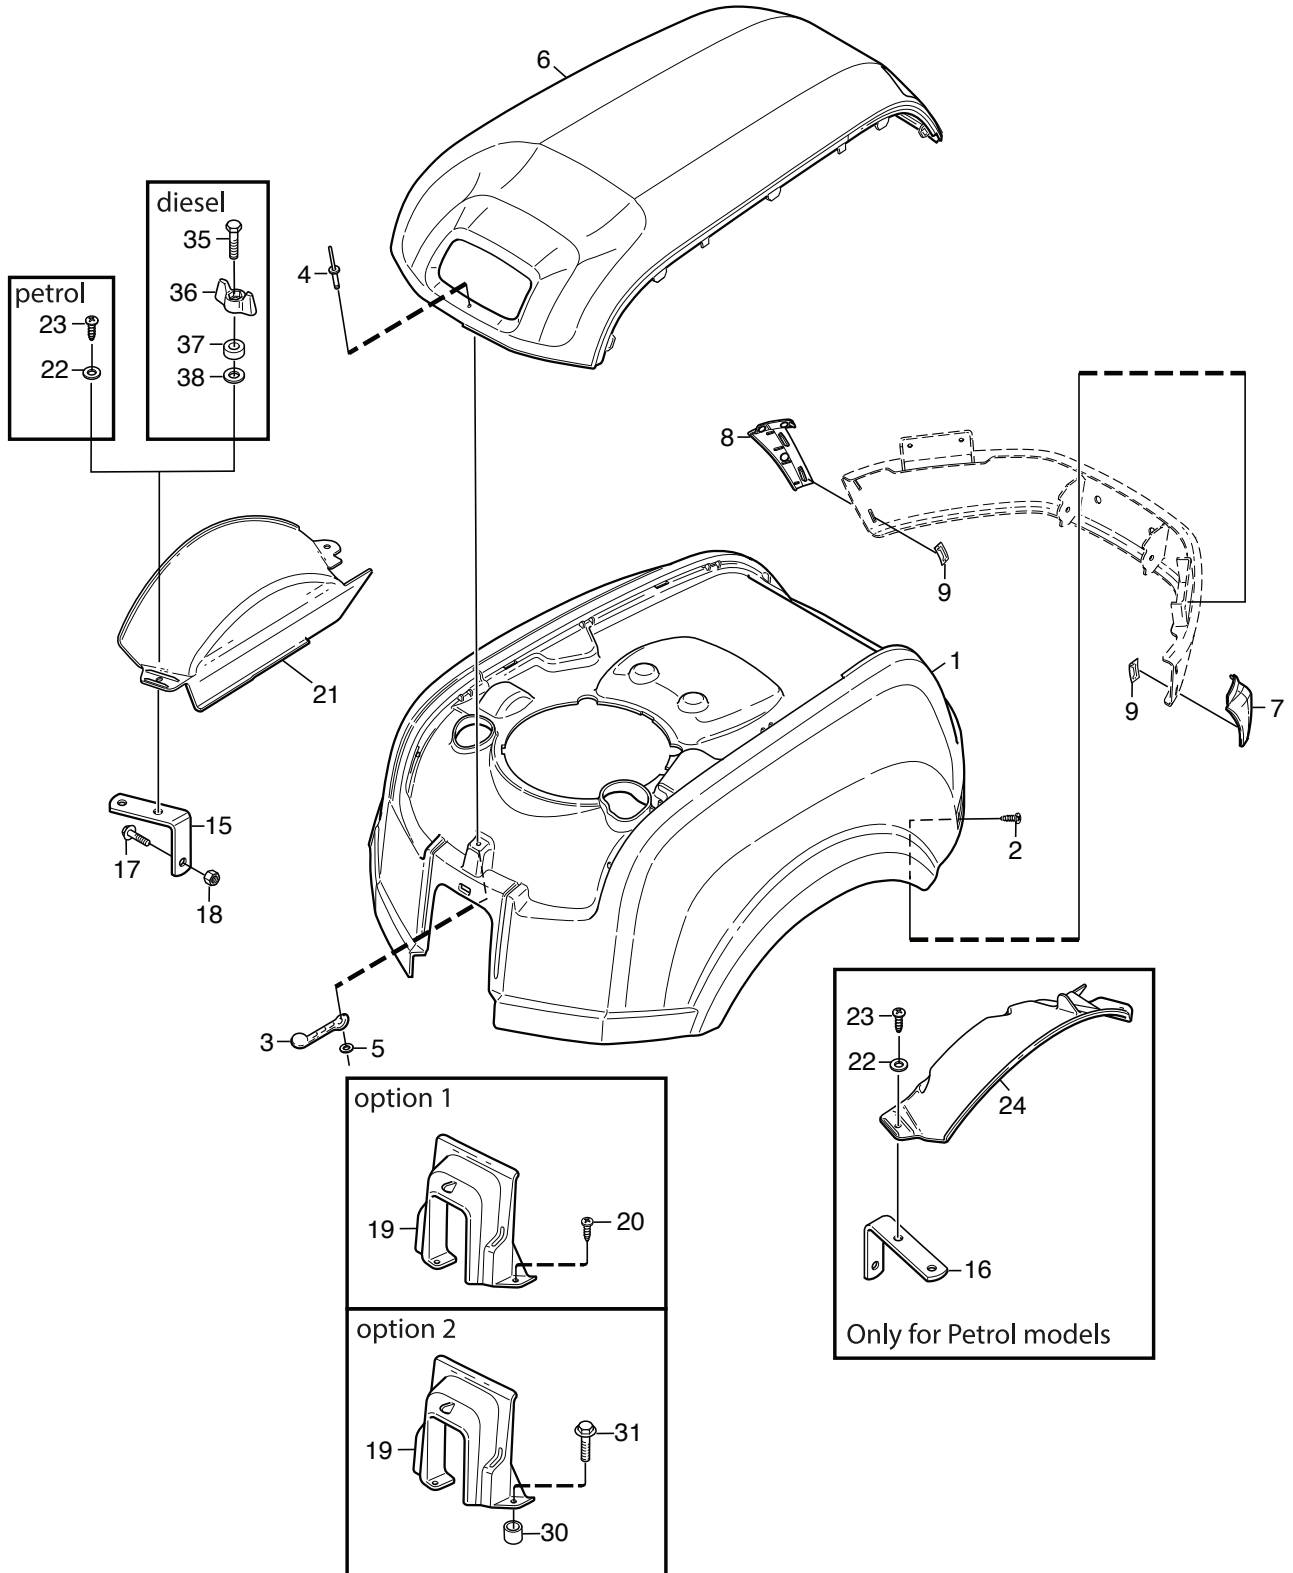

Utgåva Issue 11 - 2015		Kaross Body works			
Pos. Fig.	Antal Q.ty	Art nr Part No	Benämning	Description	Anmärkning Notes
1	1	1134-6025-01	Motorhuv(1-00)	Engine Hood	
2	4	9893-0616-16	Skruv | Relä	Screw | Relay	
3	1	1134-9028-01	Gummistropp (3 St)	Rubber Strap (3 Pcs)	Sats 3 st/kit of 3
4	1	9632-0513-00	Popnit1 -0420 Bs [Tap/D Bs] 3,2X20	Pop Rivet	
5	1	9699-0120-02	Bricka	Washer	
6	1	1134-6026-01	Motorlucka (7-14)	Engine Cover	
7	1	1134-6027-01	Ändavslut Stötfangare-Vä	Bumper End-Lh	
8	1	1134-6027-02	Ändavslut Stötfangare-Hö	Bumper End-Rh	
9	4	1134-6310-01	Clips	Clip	
15	1	1134-4012-03	Stöd-Hö	Support, Right	
17	1	9959-0820-16	Skruv	Screw	
18	1	112154220/0	Mutter	Nut	
19	1	112154220/0	Mutter	Nut	
20	3	9893-0616-16	Skruv | Relä	Screw | Relay	
21	1	1134-4800-01	Innerskärm-Hö (Park)	Inner Mud Guard-Rh (Park)	
35	2	112791500/0	Skruv	Screw	Not for Petrol models
36	2	1134-4481-02	Vingmutter	Wing Nut	Not for Petrol models
37	2	125160012/0	Distans	Spacer	Not for Petrol models
38	2	112523040/0	Bricka	Washer	Not for Petrol models