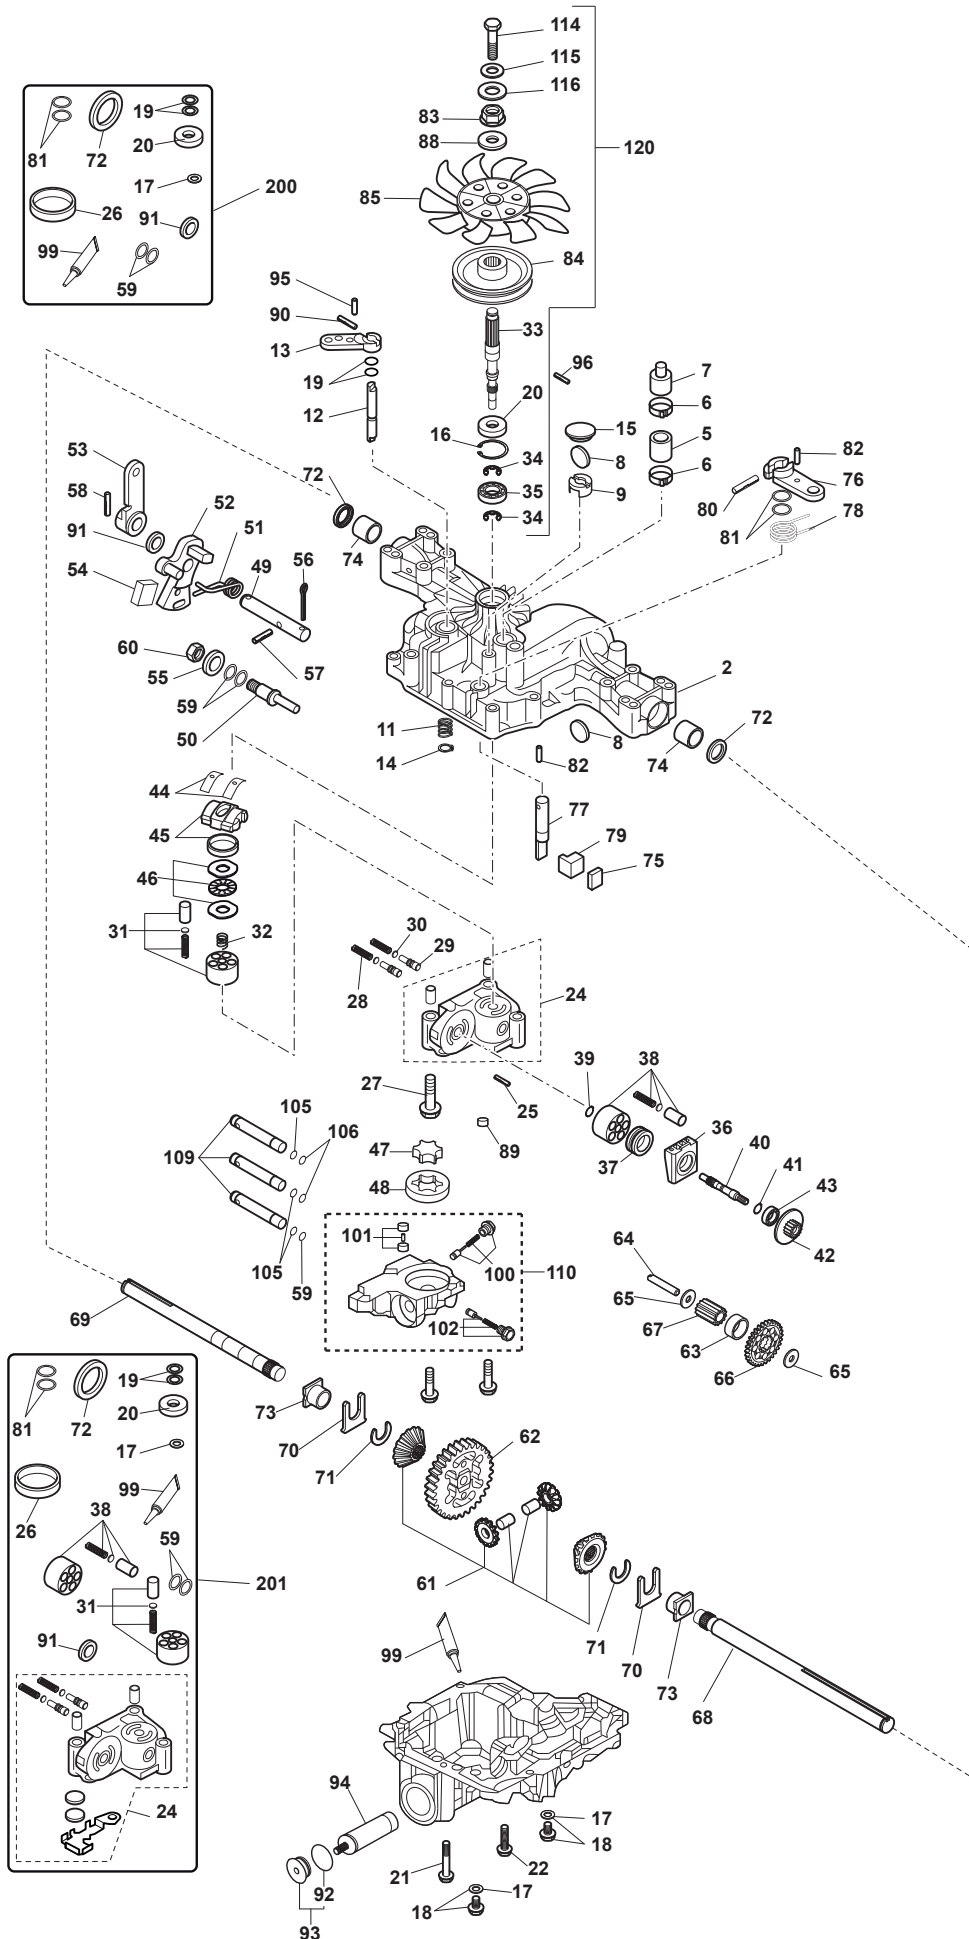

Utgåva Issue 11 - 2015		Transmission			
Pos. Fig.	Antal Q.ty	Art nr Part No	Benämning	Description	Anmärkning Notes
1	1	1137-0126-01	Transaxel K57V	Transaxle K57V	Kanzaki K57V
1	1	1139-1470-01	Hus-Övre	Housing-Upper	Inkl. pos 74
1	1	1139-1728-01	Hus-Nedre	Housing-Lower	
1	1	1139-1301-01	Rör	Tube	
2	2	1139-1336-01	Slangklämma	Cobra Clip	
1	1	1139-1306-01	Adapter	Adaptor	
2	2	1139-1150-01	Magnet	Magnet	
1	1	1139-1341-01	Magnethallare	Magnet Holder	
1	1	1139-1347-01	Fjäder	Spring	
1	1	1139-1251-01	Axel	By-Pass Shaft	
1	1	1139-1189-01	Arm	By-Pass Lever	
1	1	1139-1161-01	Lasring	Ring	
1	1	1139-1275-01	Plugg	Bore Plug	
1	1	1139-1104-01	Lasring	Snap Ring	
2	2	1139-1103-01	Bricka	Washer	
2	2	1139-1500-01	Dräneringsbult-Sats	Drain Bolt Kit	Inkl. pos 17
2	2	1139-1117-01	O-Ring	O-Ring	
1	1	1139-1119-01	Tätning	Seal 15*35*7	
4	4	1139-1455-01	Skruv	Screw	
12	12	1139-0244-01	Skruv	Screw	
1	1	1139-1731-01	Centrumhus	Center Case	
1	1	1139-1158-01	Stift	Pin	
2	2	1139-1718-01	Bult	Bolt	
2	2	1139-1468-01	Ventil	Ids Valve	
2	2	1139-1243-01	Fjäder	Spring	
2	2	1139-1307-01	Filter	Filter	
1	1	1139-1356-01	Cylinderblock Kpl	Cylinder Block Kit	
1	1	1139-1245-01	Fjäder	Pump Spring	
3	3	1139-1146-01	Lasring	Ring	
1	1	1139-1110-01	Kullager	Ball Bearing	
1	1	1139-1458-01	Hus	Housing	
1	1	1139-1438-01	Lager	Bearing	
1	1	1139-1509-01	Cylinderblock Kpl	Cylinder Block Kit	
1	1	1139-1160-01	Bricka	Washer	
1	1	1139-1353-01	Motoraxel	Motor Shaft	
1	1	1139-1021-01	Lasring	Snap Ring	
1	1	1139-1272-01	Motordrev	Motor Gear	
1	1	1139-1453-01	Lager	Bearing	
2	2	1139-1066-01	Tryckplatta	Use 1139-1141-01	
1	1	1139-1597-01	Stänkplatta	Swash Plate	
1	1	1139-1508-01	Lager	Thrust Bearing Kit	
1	1	1139-1729-01	Innerrotor	Inner Rotor	
1	1	1139-1151-01	Yttre rotor	Outer rotor	
1	1	1139-1354-01	Regleraxel	Control Shaft	
1	1	1139-1410-01	Vridcentrum	Fulcrum	
1	1	1139-1312-01	Vridfjäder	Torsion Spring	
1	1	1139-1409-01	Reglerarm	Lever	
1	1	1139-1325-01	Reglerarm	Control Lever	
1	1	1139-1596-01	Ryckplatta	Jerky Plate