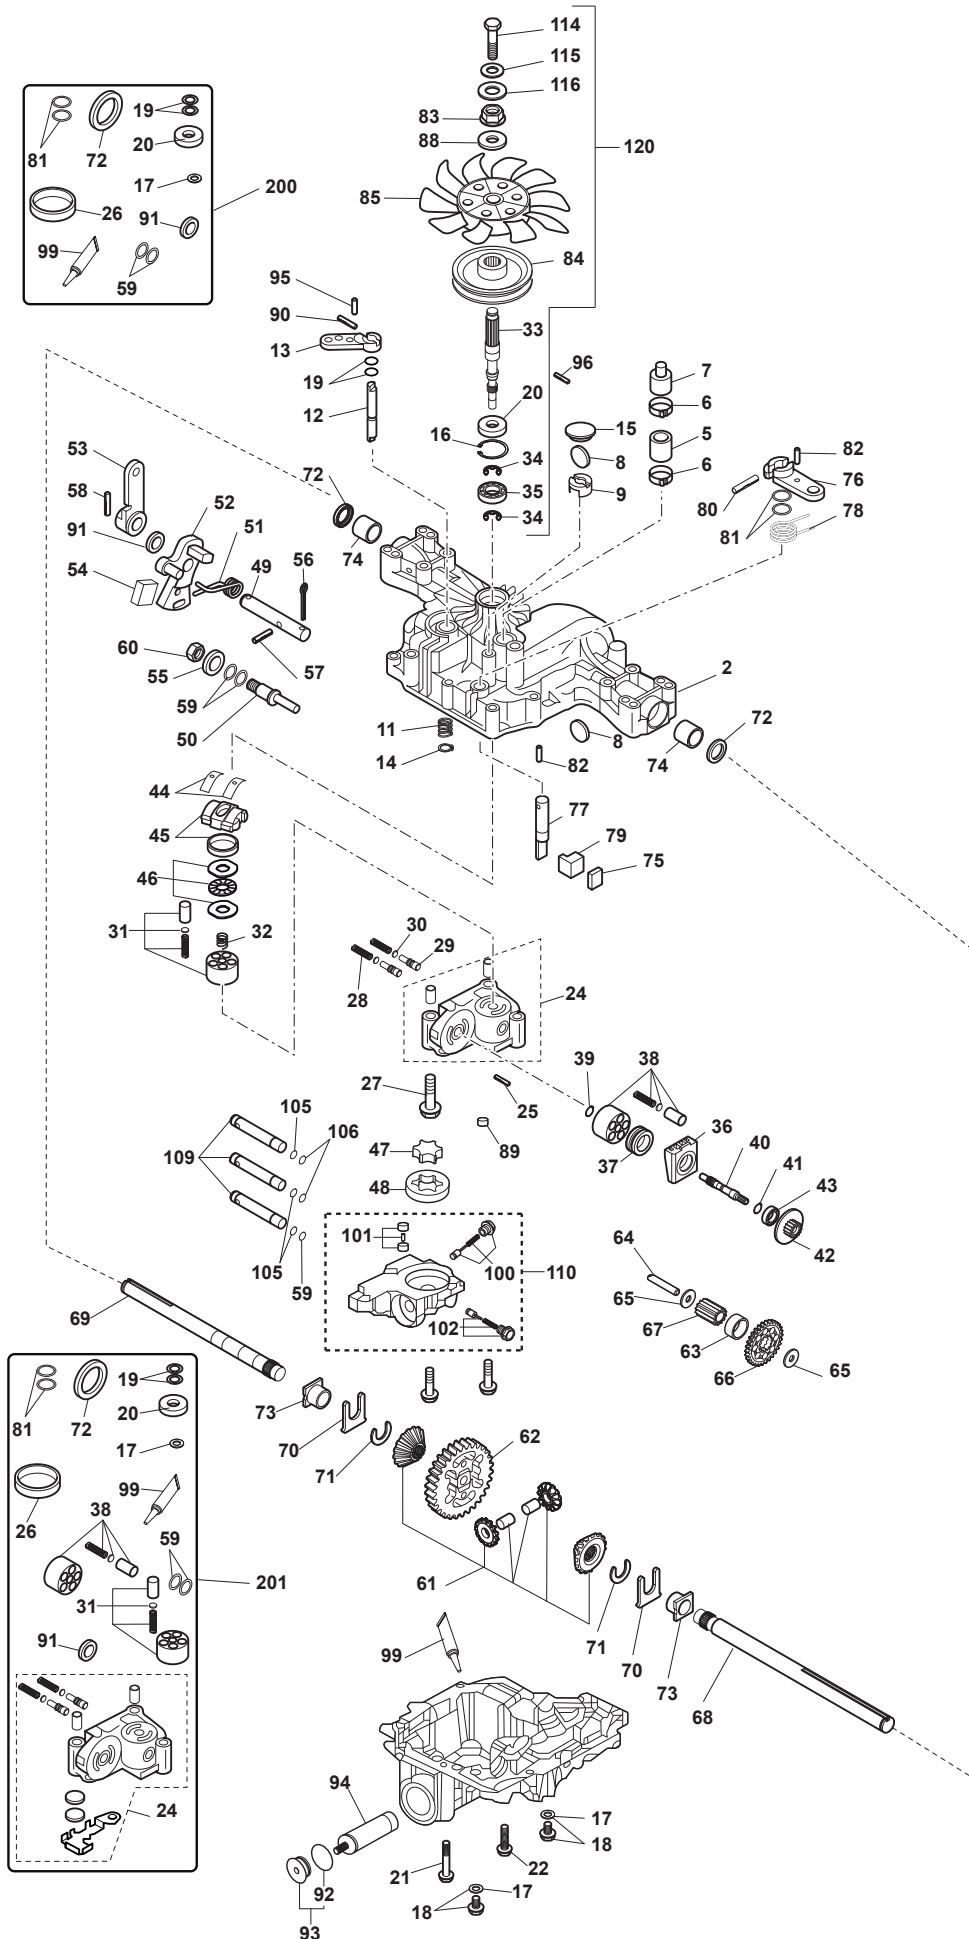

Utgåva Issue 11 - 2015		Transmission		Transmission	
Pos. Fig.	Antal Q.ty	Art nr Part No	Benämning	Description	Anmärkning Notes
1	1	1139-1102-01	Bricka	Washer	
1	1	1139-1355-01	LasSprint	Cotter Pin	
1	1	1139-1329-01	Stift	Pin	
1	1	1139-1285-01	Stift	Pin	
2	2	1139-1115-01	O-Ring	O-Ring	
1	1	1139-1127-01	Mutter	Nut	
1	1	1139-1404-01	Differentialdrev Kpl	Diff.Gear Kit	
1	1	1139-1258-01	Slutdrev	Final Gear	
1	1	1139-1255-01	Hylsa	Collar	
1	1	1139-1256-01	röduktionsaxel	Reduction Shaft	
2	2	1139-1398-01	Bricka	Washer	
1	1	1139-1267-01	Reduktionsdrev	Reduction Gear	
1	1	1139-1361-01	Slutdrev	Final Pinion Gear	
1	1	1139-1344-01	Hjulaxel Vä	Axle Shaft-L	
1	1	1139-1345-01	Hjulaxel Hö	Axle Shaft-R	
2	2	1139-1078-01	Bricka	Thrust Washer	
2	2	1139-1163-01	Lasring	Ring	
2	2	1139-1080-01	Tätning	Seal 19*32*8	
2	2	1139-1164-01	Bussning	Bushing	
2	2	1139-1414-01	Bussning	Bushing	
1	1	1139-1260-01	Bromssko	Brake Shoe	
1	1	1139-1261-01	Bromsarm	Brake Arm	
1	1	1139-1320-01	Bromsaxel	Brake Shaft	
1	1	1139-1411-01	Returfjäder	Return Spring	
1	1	1139-1264-01	Tryckplatta	Brake Actuator	
1	1	1139-1282-01	Stift	Pin	
2	2	1139-1114-01	O-Ring	O-Ring	
2	2	1139-1281-01	Stift	Pin	
2	2	1139-1248-01	Krage	Spline Collar	
1	1	1139-1469-01	Remskiva	Pulley	
1	1	1134-4190-01	Fläkt	Fan	
1	1	1139-1276-01	Bricka	Collar	
4	4	1139-1166-01	Stift	Pin	
1	1	1139-1280-01	Stift	Pin	
1	1	1139-1303-01	Tätningring	Seal Ring	
1	1	1139-1534-01	O-Ring	O-Ring	
1	1	1139-1510-01	Lock	Cap Kit	Inkl. pos 92
1	1	1139-1186-01	Filter	Filter	
1	1	1139-1279-01	Stift	Pin	
1	1	1139-1148-01	Stift	Pin	
1	1	1139-1443-01	Tätningmedel	Sealant (Tube)	
1	1	1139-1462-01	Ventil	Valve	
1	1	1139-1234-01	Ventil	Check Cmp	
1	1	1139-1463-01	Ventil	Valve	
3	3	1139-0239-01	Packning	Packing	
2	2	1139-1168-01	Packning	Packing	
1	1	1139-1460-01	Nippel	Piping	
2	2	1139-1464-01	Anslutning	Connector	
1	1	1139-1730-01	Pumphus	Pump Case	Inkl. pos 100 - 102