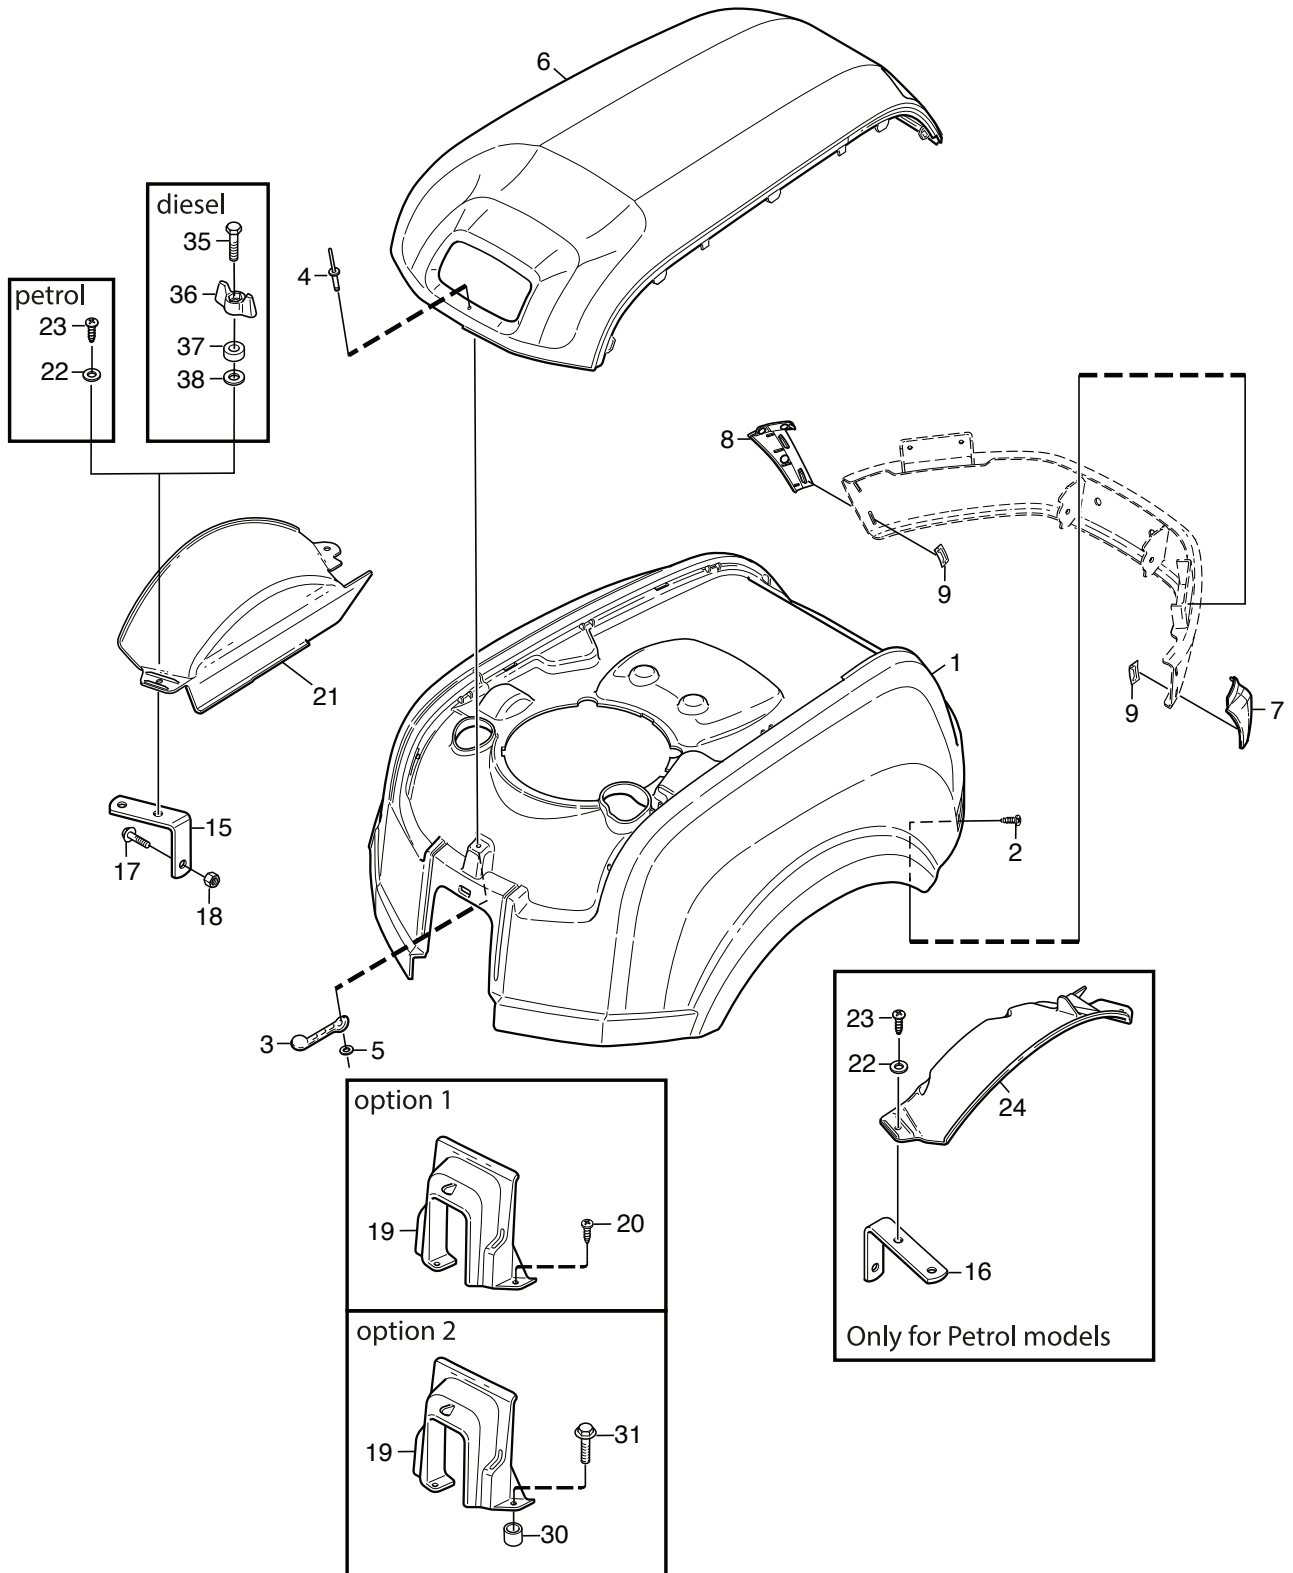

Utgåva Issue 11 - 2015		Kaross Body works			
Pos. Fig.	Antal Q.ty	Art nr Part No	Benämning	Description	Anmärkning Notes
1	1	1134-6025-01	Motorhuv(1-00)	Engine Hood	
2	4	9893-0616-16	Skruv | Relä	Screw | Relay	
3	1	1134-9028-01	Gummistropp (3 St)	Rubber Strap (3 Pcs)	Sats 3 st/kit of 3
4	1	9632-0513-00	Popnit1-0420 Bs [Tap/D Bs] 3,2X20	Pop Rivet	
5	1	9699-0120-02	Bricka	Washer	
6	1	1134-6026-01	Motorlucka (7-14)	Engine Cover	
7	1	1134-6027-01	Ändavslut Stötfangare-Vä	Bumper End-Lh	
8	1	1134-6027-02	Ändavslut Stötfangare-Hö	Bumper End-Rh	
9	4	1134-6310-01	Clips	Clip	
15	1	1134-4012-03	Stöd-Hö	Support, Right	
16	1	1134-4012-04	Stöd-Vä	Support, Left	Not for Diesel models
17	1	9959-0820-16	Skruv	Screw	
18	1	112154220/0	Mutter	Nut	
19	1	112154220/0	Mutter	Nut	
20	3	9893-0616-16	Skruv | Relä	Screw | Relay	
21	1	1134-4800-01	Innerskärm-Hö (Park)	Inner Mud Guard-Rh (Park)	
22	4	9699-0060-02	Bricka	Washer	Not for Diesel models
23	4	9893-0616-16	Skruv | Relä	Screw | Relay	Not for Diesel models
24	1	1134-4801-01	Innerskärm-Vä (Park)	Inner Mud Guard-Lh (Park)	Not for Diesel models