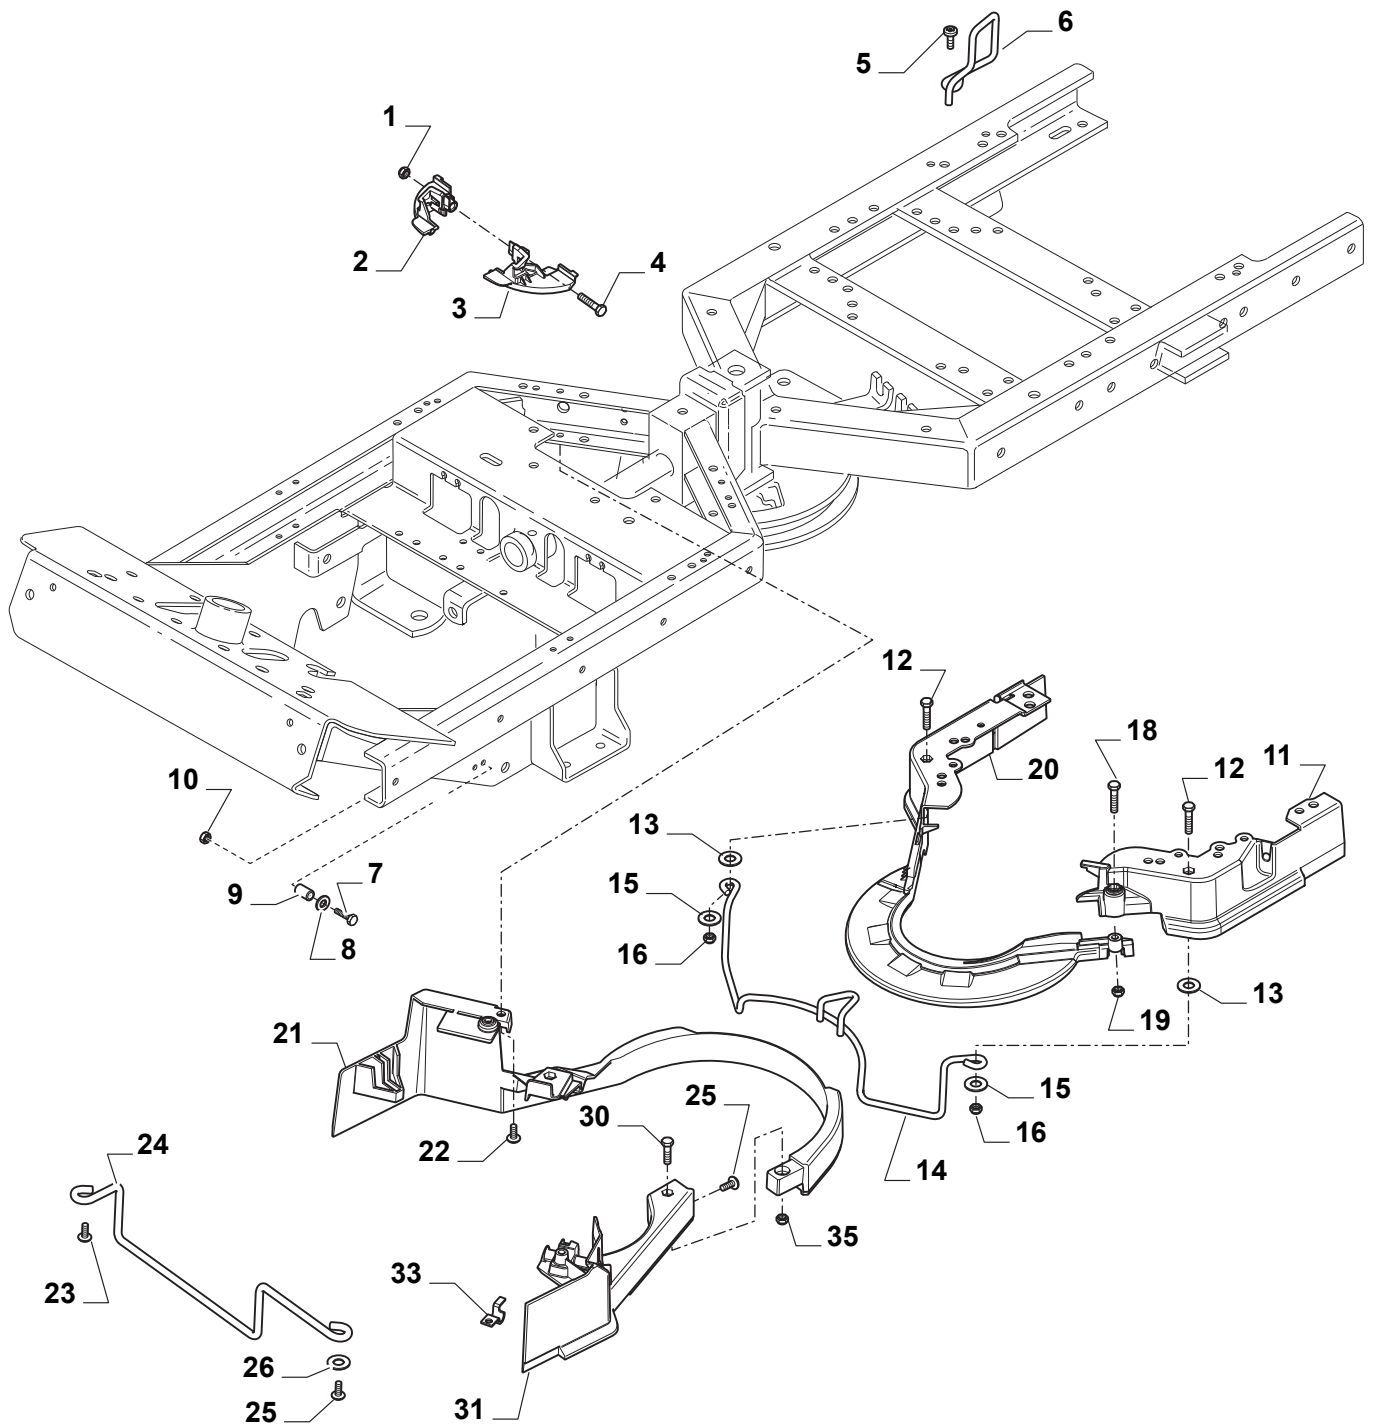

Utgåva Issue 11 - 2015		Remskydd Protection, Belt			
Pos. Fig.	Antal Q.ty	Art nr Part No	Benämning	Description	Anmärkning Notes
1	1	112154510/0	Mutter	Nut	
2	1	337600010/0	Skydd	Protection	
3	1	337600011/0	Skydd	Protection	
4	1	112792099/0	Skruv	Screw	
5	1	9893-0616-16	Skruv | Relä	Screw | Relay	
6	1	337600015/0	Remskydd	Belt Cover	
7	2	112735669/0	Skruv	Screw	
8	2	112523050/0	Bricka	Washer	
9	2	1134-1565-14	Distans	Spacer	
10	2	112154510/0	Mutter	Nut	
11	1	337060001/1	Remskydd	Belt Cover	
12	2	112792099/0	Skruv	Screw	
13	2	112524010/0	Bricka	Washer	
14	1	337785100/0	Fäste	Support	
15	2	112521330/0	Bricka	Washer	
16	2	112154510/0	Mutter	Nut	
18	1	112791500/0	Skruv	Screw	
19	1	112154510/0	Mutter	Nut	
20	1	337060000/1	Remskydd	Belt Cover	
21	1	337060002/0	Remskydd	Belt Cover	
22	1	9893-0616-16	Skruv | Relä	Screw | Relay	
23	1	9945-0816-16	Skruv	Screw	
24	1	137294100/0	Remstyrning	Belt Guide	
25	2	9893-0616-16	Skruv | Relä	Screw | Relay	
26	1	112523050/0	Bricka	Washer	
30	1	112791500/0	Skruv	Screw	
31	1	337060003/0	Remskydd	Belt Cover	
33	1	322545159/0	Plat	Plate	
35	1	112154510/0	Mutter	Nut