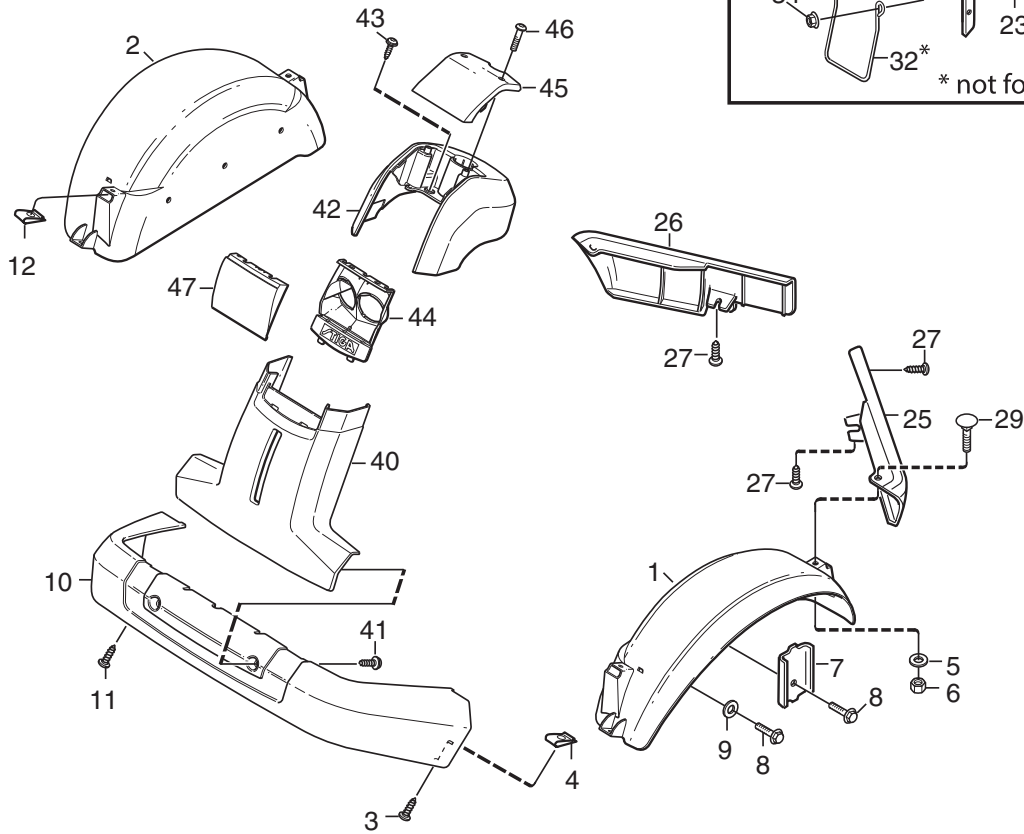

Reservdelskatalog Parts Catalogue

Park 520 P

2F6220610/S15 - Season 2015

- Use GLOBAL GARDEN PRODUCT Genuine Spare Parts specified in the parts list for repair and/or replacement.
 - The contents described in the parts list may change due to improvement.
 - The drawings of the spare parts are only indicative and might not represent the part in question exactly.
 - The indications "right" - "left" - "front" - "rear" refer to the position of the operator when using the machine.
- When placing orders of parts for repair and/or replacement, make sure that the illustrated parts list is the one applying to the machine's year of manufacture, as shown on the identification plate attached to the machine.

www.stiga.com

Utgåva Issue 11 - 2015		Monteringsdetaljer Assembly parts			
Pos. Fig.	Antal Q.ty	Art nr Part No	Benämning	Description	Anmärkning Notes
1	2	9595-0262-00	Spännstift	Locating Pin	0.5 mm
2	1	9699-0103-02	Bricka	Washer	1.0 mm
3	1	9699-0114-02	Bricka	Washer	1.0 mm
10	2	1134-4734-01	Tändningsnyckel	Ignition Key	
13	1	1134-5512-01	Dragplat5-01	Towing Plate	
14	2	9959-0820-16	Skruv	Screw	
15	2	112154220/0	Mutter	Nut	
17	1	1134-6113-02	Skruv	Screw	
18	2	9898-1035-16	Skruv	Screw	
19	2	9739-1031-22	Mutter	Nut	