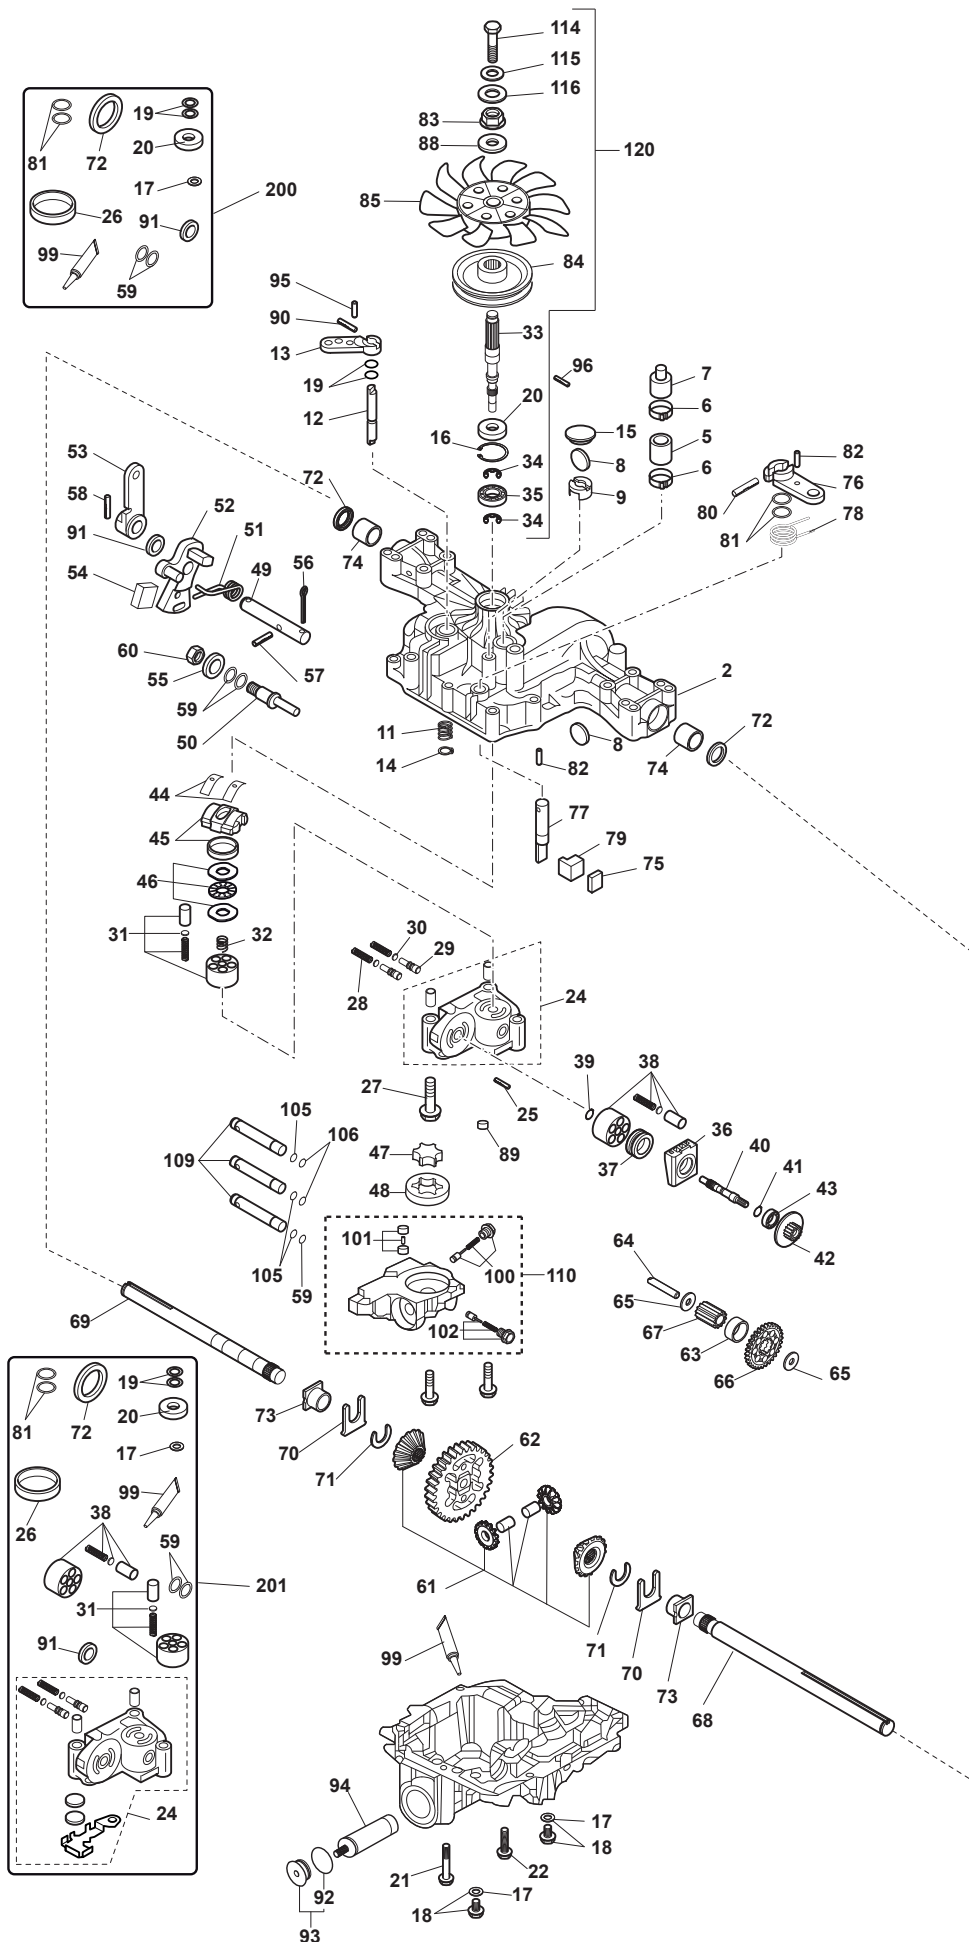

Utgåva Issue 11 - 2015		Transmission			
Pos. Fig.	Antal Q.ty	Art nr Part No	Benämning	Description	Anmärkning Notes
1	1	1139-1473-01	Bult	Bolt	
1	1	1139-1471-01	Bult	Bolt	
1	1	1139-1719-01	Bult	Bolt	
1	1	1139-1720-01	Bricka	Washer	
1	1	1139-1721-01	Bricka	Washer	
1	1	1139-1725-01	Pumpaxel Kpl	Pump Shaft Kit	Inkl. pos 33,114-116