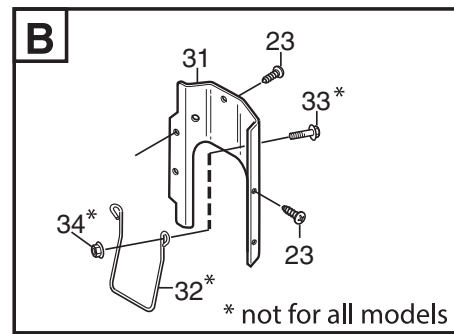

Reservdelskatalog Parts Catalogue

Park 520 P

2F6220610/S15 - Season 2015

- Use GLOBAL GARDEN PRODUCT Genuine Spare Parts specified in the parts list for repair and/or replacement.
 - The contents described in the parts list may change due to improvement.
 - The drawings of the spare parts are only indicative and might not represent the part in question exactly.
 - The indications "right" - "left" - "front" - "rear" refer to the position of the operator when using the machine.
- When placing orders of parts for repair and/or replacement, make sure that the illustrated parts list is the one applying to the machine's year of manufacture, as shown on the identification plate attached to the machine.

www.stiga.com

Utgåva Issue 11 - 2015		Monteringsdetaljer Assembly parts			
Pos. Fig.	Antal Q.ty	Art nr Part No	Benämning	Description	Anmärkning Notes
1	2	9595-0262-00	Spännstift	Locating Pin	0.5 mm
2	1	9699-0103-02	Bricka	Washer	1.0 mm
3	1	9699-0114-02	Bricka	Washer	1.0 mm
10	2	1134-4734-01	Tändningsnyckel	Ignition Key	
13	1	1134-5512-01	Dragplat5-01	Towing Plate	
14	2	9959-0820-16	Skruv	Screw	
15	2	112154220/0	Mutter	Nut	
17	1	1134-6113-02	Skruv	Screw	
18	2	9898-1035-16	Skruv	Screw	
19	2	9739-1031-22	Mutter	Nut	