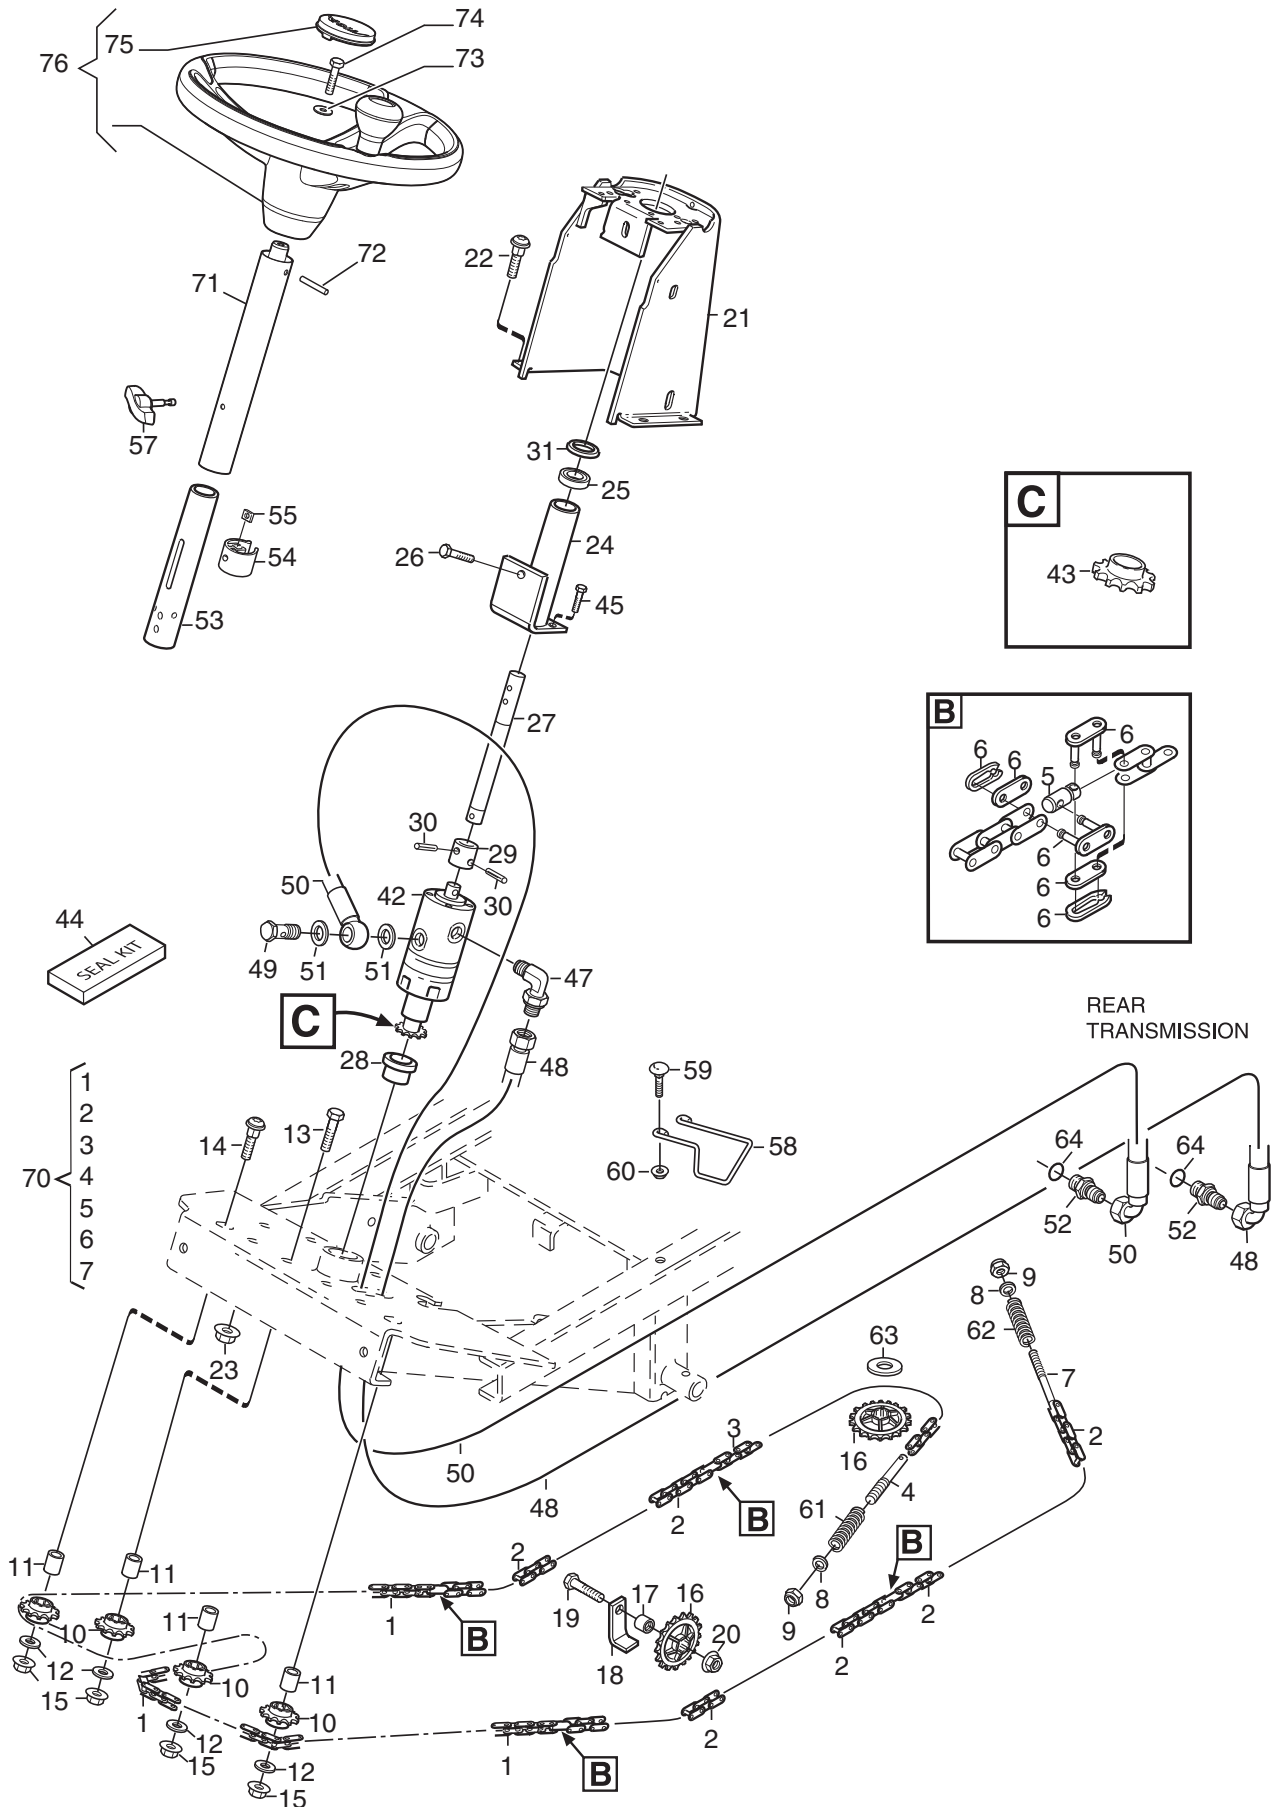

Utgåva Issue 11 - 2015		Styrning Steering			
Pos. Fig.	Antal Q.ty	Art nr Part No	Benämning	Description	Anmärkning Notes
1	1	1134-6374-06	Kedja	Chain	83 links
2	3	1134-6374-02	Kedja	Chain	41 links
3	1	1134-6374-04	Kedja	Chain	45 links
4	1	1134-3550-01	Ändnippel (L110)	End Nipple	L = 110 mm
5	4	1134-3565-01	Skarvnippel	Connection Nipple	
6	10	1134-2824-01	Kedjelas	Chain Lock	
7	1	1134-3550-02	Ändnippel (L90)	End Nipple	L = 90 mm
8	2	9699-0090-02	Bricka | Bricka	Washer | Washer	
9	2	112155000/0	Mutter	Nut	
10	4	1134-2816-01	Kedjehjul	Sprocket	
11	4	1134-0041-02	Bussning	Bushing	
12	4	9699-0035-02	Bricka	Washer	
13	2	112794900/0	Skruv	Screw	
14	2	9897-1040-12	Skruv	Screw	
15	4	9739-1031-22	Mutter	Nut	
16	3	1134-3547-01	Kedjehjul	Sprocket	
17	2	1134-0041-01	Bussning	Bushing	
18	2	1134-0046-00	Wireklämma	Wire Clamp	
19	2	112794300/0	Skruv	Screw	
20	2	9739-1031-22	Mutter	Nut	
21	1	1137-0066-01	Rattstang Skydd	Steering Column Cover	
22	4	9897-0820-16	Skruv	Screw	
23	4	112154220/0	Mutter	Nut	
24	1	1137-0044-01	Rattrör Nedre Kpl	Steering Column Assy	
25	1	9549-0017-00	Kullager	Ball Bearing	
26	1	9945-0816-16	Skruv	Screw	
27	1	1137-0045-01	Rattstang	Steering Rod	
28	1	1134-4114-01	Bussning	Bushing	
29	1	1134-4118-01	Koppling	Coupling	
30	2	9595-0256-01	Spännstift 6X28 Typ N Iso 8750	Locating Pin	
31	1	9695-0011-00	Bricka	Washer	
42	1	1137-0446-01	Momentförstärkare	Steering Booster	Incl. pos 43
43	1	1139-2106-01	Drev (F Momentförstärkare)	Pinion (Steering Booster)	
44	1	1139-2074-01	Rep.Sats-Momentförstärkare	Seal Kit-Steering Booster	
45	3	9939-0612-16	Skruv	Screw	
47	1	1134-7073-01	Vinkeladapter	Hydraulic Coupling 90	
48	1	1137-0195-02	Hydraulslang	Hydraulic Hose	L = 1740 mm
49	1	1134-6323-01	Banjoskruv 3/8"	Banjo Bolt 3/8	
50	1	1137-0214-03	Hydraulslang	Hydraulic Hose	L = 2050 mm
51	2	1134-4948-02	Bricka	Washer	
52	2	1134-4282-01	Hydraulnippel	Hydraulic Nipple	
53	1	1137-0070-01	Rattrör-Inre	Steering Tube-Inner Assy	
54	1	1134-5177-01	Slid	Slide	
55	1	9710-0631-12	Lasmutter	Nut	
57	1	337394201/0	Vingmutter	Wing Nut	
58	1	1137-0112-01	Bygel	Guide	
59	2	112815200/0	Skruv	Screw	
60	2	9739-0631-22	Mutter	Nut	
61	1	1134-3817-01	Fjäder	Spring	L = 58 mm