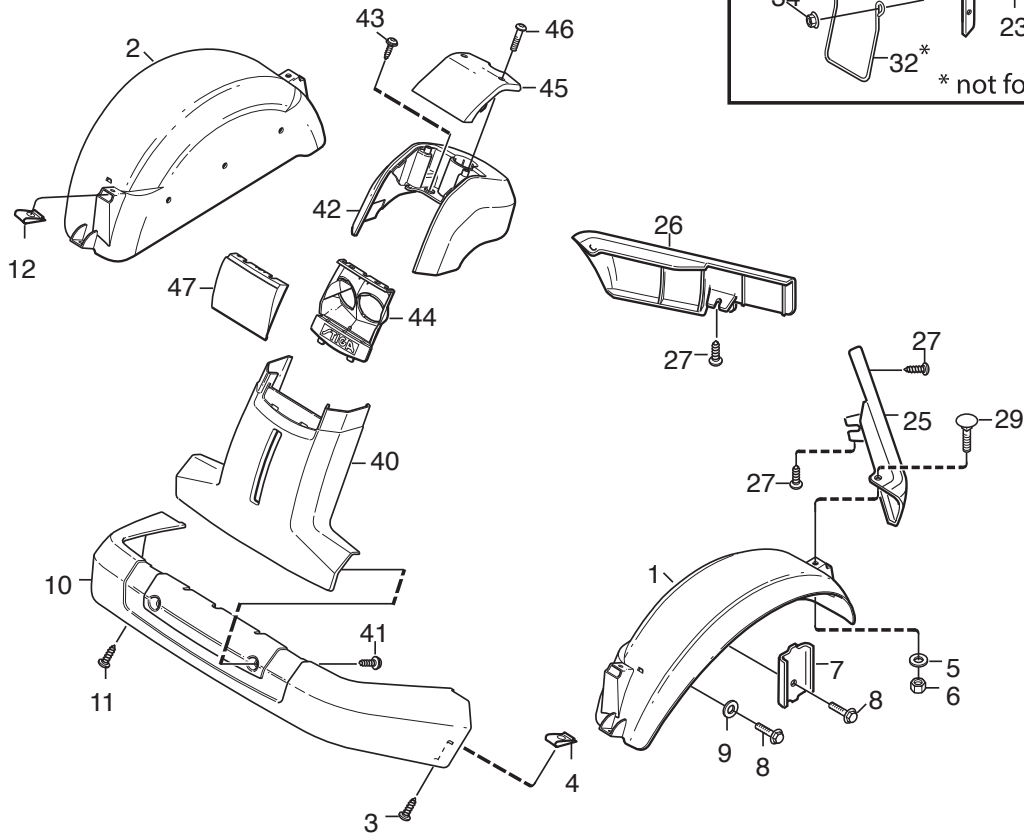

Utgåva Issue 18 - 2016		Kaross Body works			
Pos. Fig.	Antal Q.ty	Art nr Part No	Benämning	Description	Anmärkning Notes
1	1	337491251/0	Framskärm-Vä	Mud Guard, Front-Lh	
2	1	337491250/0	Framskärm-Hö	Mud Guard, Front-Rh	
3	2	9893-0616-16	Skruv	Screw	
4	2	1134-4176-01	Clips	Clips	
5	2	9699-0060-02	Bricka	Washer	
6	2	112154510/0	Mutter	Nut	
7	2	1137-0088-01	Stödplat	Support Plate	
8	6	9945-0816-16	Skruv	Screw	
9	4	112523060/0	Bricka	Washer	
10	1	337502507/0	Stötfangare-Fram	Front Bumper	
11	6	9893-0616-16	Skruv	Screw	
12	2	1134-4176-01	Clips	Clips	
16	2	9699-0099-02	Bricka	Washer	
17	1	1134-4360-01	Kapa-Inre (1-00)	Cover-Inner	
18	1	1134-3979-01	Kapa Yttre1-00	Cover-Outer	
19	3	9946-0525-16	Skruv	Screw	
20	2	9950-0570-12	Skruv	Screw	
21	2	112154330/0	Mutter	Nut	
23	4	9893-0616-16	Skruv	Screw	
25	1	337110331/0	Kantlist-Vä (Gra)	Moulding-Left (Grey)	
26	1	337110332/0	Kantlist-Hö (Gra)	Moulding Right-Grey	
27	4	9893-0616-16	Skruv	Screw	
28	2	9840-8013-16	Skruv	Screw	
29	2	112815200/0	Skruv	Screw	
31	1	1134-6461-01	Bakstycke 1-00	Rear Plate	
32	1	1134-6460-01	Skyddsbygel	Protective Loop	not in all models
33	2	9959-0820-16	Skruv	Screw	not in all models
34	2	112154220/0	Mutter	Nut	not in all models
40	1	1137-0050-01	Frontkapa-Nedre	Front Panel-Lower	
41	2	112728697/0	Skruv	Screw	
42	1	1137-0051-01	Frontkapa-Övre	Front Panel-Upper	
43	2	9946-0525-16	Skruv	Screw	
44	1	337110329/0	Lamphallare	Lamp Holder	
45	1	337110330/0	Toppkapa	Top Panel	
46	2	112728697/0	Skruv	Screw	
47	1	1137-0054-01	Lampglas	Lamp Glass