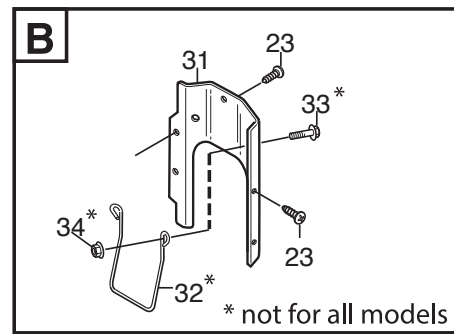

Utgåva Issue 18 - 2016		Kaross Body works			
Pos. Fig.	Antal Q.ty	Art nr Part No	Benämning	Description	Anmärkning Notes
1	1	337491251/0	Framskärm-Vä	Mud Guard, Front-Lh	
2	1	337491250/0	Framskärm-Hö	Mud Guard, Front-Rh	
3	2	9893-0616-16	Skruv	Screw	
4	2	1134-4176-01	Clips	Clips	
5	2	9699-0060-02	Bricka	Washer	
6	2	112154510/0	Mutter	Nut	
7	2	1137-0088-01	Stödplat	Support Plate	
8	6	9945-0816-16	Skruv	Screw	
9	4	112523060/0	Bricka	Washer	
10	1	337502507/0	Stötfangare-Fram	Front Bumper	
11	6	9893-0616-16	Skruv	Screw	
12	2	1134-4176-01	Clips	Clips	
16	2	9699-0099-02	Bricka	Washer	
17	1	1134-4360-01	Kapa-Inre (1-00)	Cover-Inner	
18	1	1134-3979-01	Kapa Yttre1-00	Cover-Outer	
19	3	9946-0525-16	Skruv	Screw	
20	2	9950-0570-12	Skruv	Screw	
21	2	112154330/0	Mutter	Nut	
23	4	9893-0616-16	Skruv	Screw	
25	1	337110331/0	Kantlist-Vä (Gra)	Moulding-Left (Grey)	
26	1	337110332/0	Kantlist-Hö (Gra)	Moulding Right-Grey	
27	4	9893-0616-16	Skruv	Screw	
28	2	9840-8013-16	Skruv	Screw	
29	2	112815200/0	Skruv	Screw	
31	1	1134-6461-01	Bakstycke 1-00	Rear Plate	
32	1	1134-6460-01	Skyddsbygel	Protective Loop	not in all models
33	2	9959-0820-16	Skruv	Screw	not in all models
34	2	112154220/0	Mutter	Nut	not in all models
40	1	1137-0050-01	Frontkapa-Nedre	Front Panel-Lower	
41	2	112728697/0	Skruv	Screw	
42	1	1137-0051-01	Frontkapa-Övre	Front Panel-Upper	
43	2	9946-0525-16	Skruv	Screw	
44	1	337110329/0	Lamphallare	Lamp Holder	
45	1	337110330/0	Toppkapa	Top Panel	
46	2	112728697/0	Skruv	Screw	
47	1	1137-0054-01	Lampglas	Lamp Glass