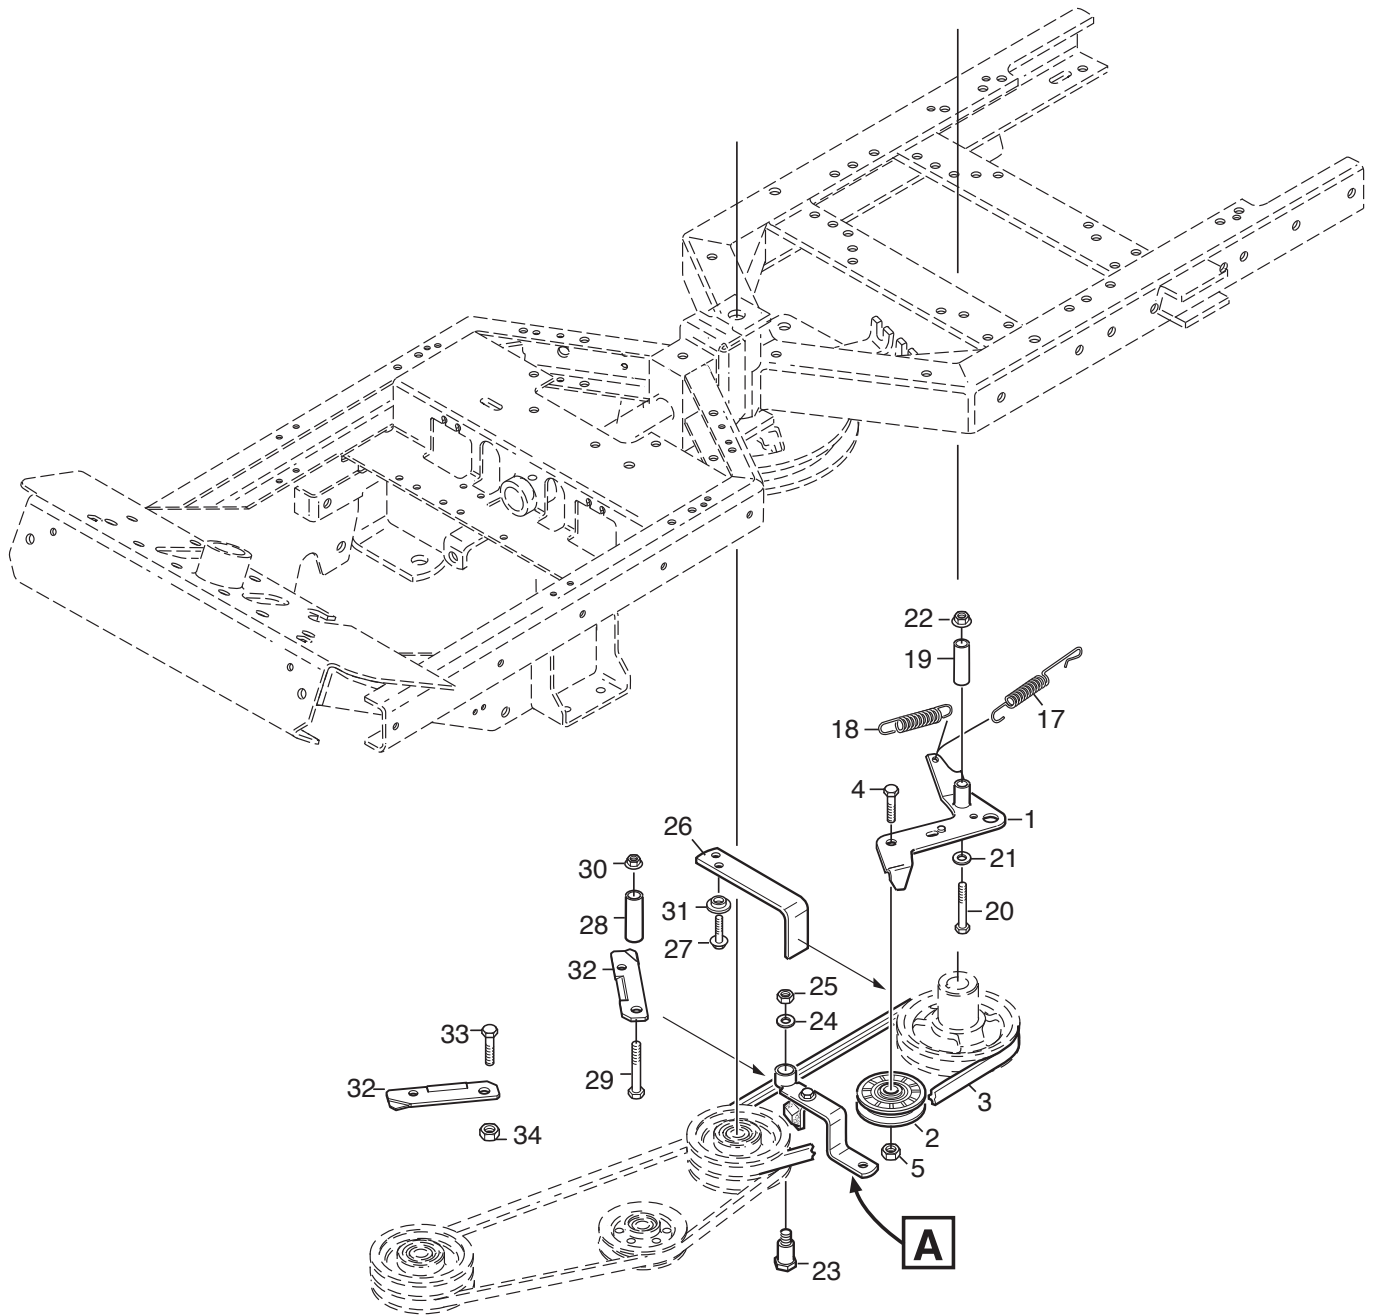

Utgåva Issue 18 - 2016		Kraftuttag Power take-off			
Pos. Fig.	Antal Q.ty	Art nr Part No	Benämning	Description	Anmärkning Notes
1	1	1134-2018-02	Spännarm Kpl 5-01 24	Tension Arm	
2	1	1134-9027-02	Spännrulle (Gra)	Tension Roller (Grey)	
3	1	1134-9173-01	Kilrem	V-Belt	contain belt 9585-0213-01
4	1	112794300/0	Skruv	Screw	
5	1	112295200/0	Mutter	Nut	
6	1	137033100/0	Bromsstang	Brake Rod	
7	1	9675-0008-02	Starlockbricka	Starlock	
8	1	1134-4170-01	Nippel	Nippel	
9	1	387318251/0	Bromsarm Kpl	Brake Arm	
10	1	1134-4164-03	Bromsklots	Brake Pad	
11	2	112521360/0	Bricka	Washer	
12	1	112818700/0	Skruv	Screw	
13	1	112155000/0	Mutter	Nut	
14	1	9699-0090-02	Bricka	Washer	
15	1	112521330/0	Bricka	Washer	
16	1	112154510/0	Mutter	Nut	
17	1	4231-0013-00	Fjäder	Spring	
18	1	1135-3307-01	Fjäder	Spring	
19	1	1134-1565-10	Distans	Spacer	
20	1	112691800/0	Skruv	Screw	
21	1	112523060/0	Bricka	Washer	
22	1	112154220/0	Mutter	Nut	
23	1	1134-4163-02	Ansattsskruv	Shoulder Bolt	
24	1	337670201/0	Bricka	Washer	
25	1	9739-1031-22	Mutter	Nut	
26	1	1134-3958-01	Remstyrning	Belt Guide	
27	2	9893-0616-16	Skruv	Screw	
28	1	1134-0041-03	Bussning	Bushing	
29	1	112794950/0	Skruv	Screw	
30	1	9739-1031-22	Mutter	Nut	
31	2	325160039/0	Distans	Spacer	
32	2	337546547/0	Plat	Plate	
33	1	112793102/0	Skruv	Screw	
34	1	112293201/0	Mutter	Nut