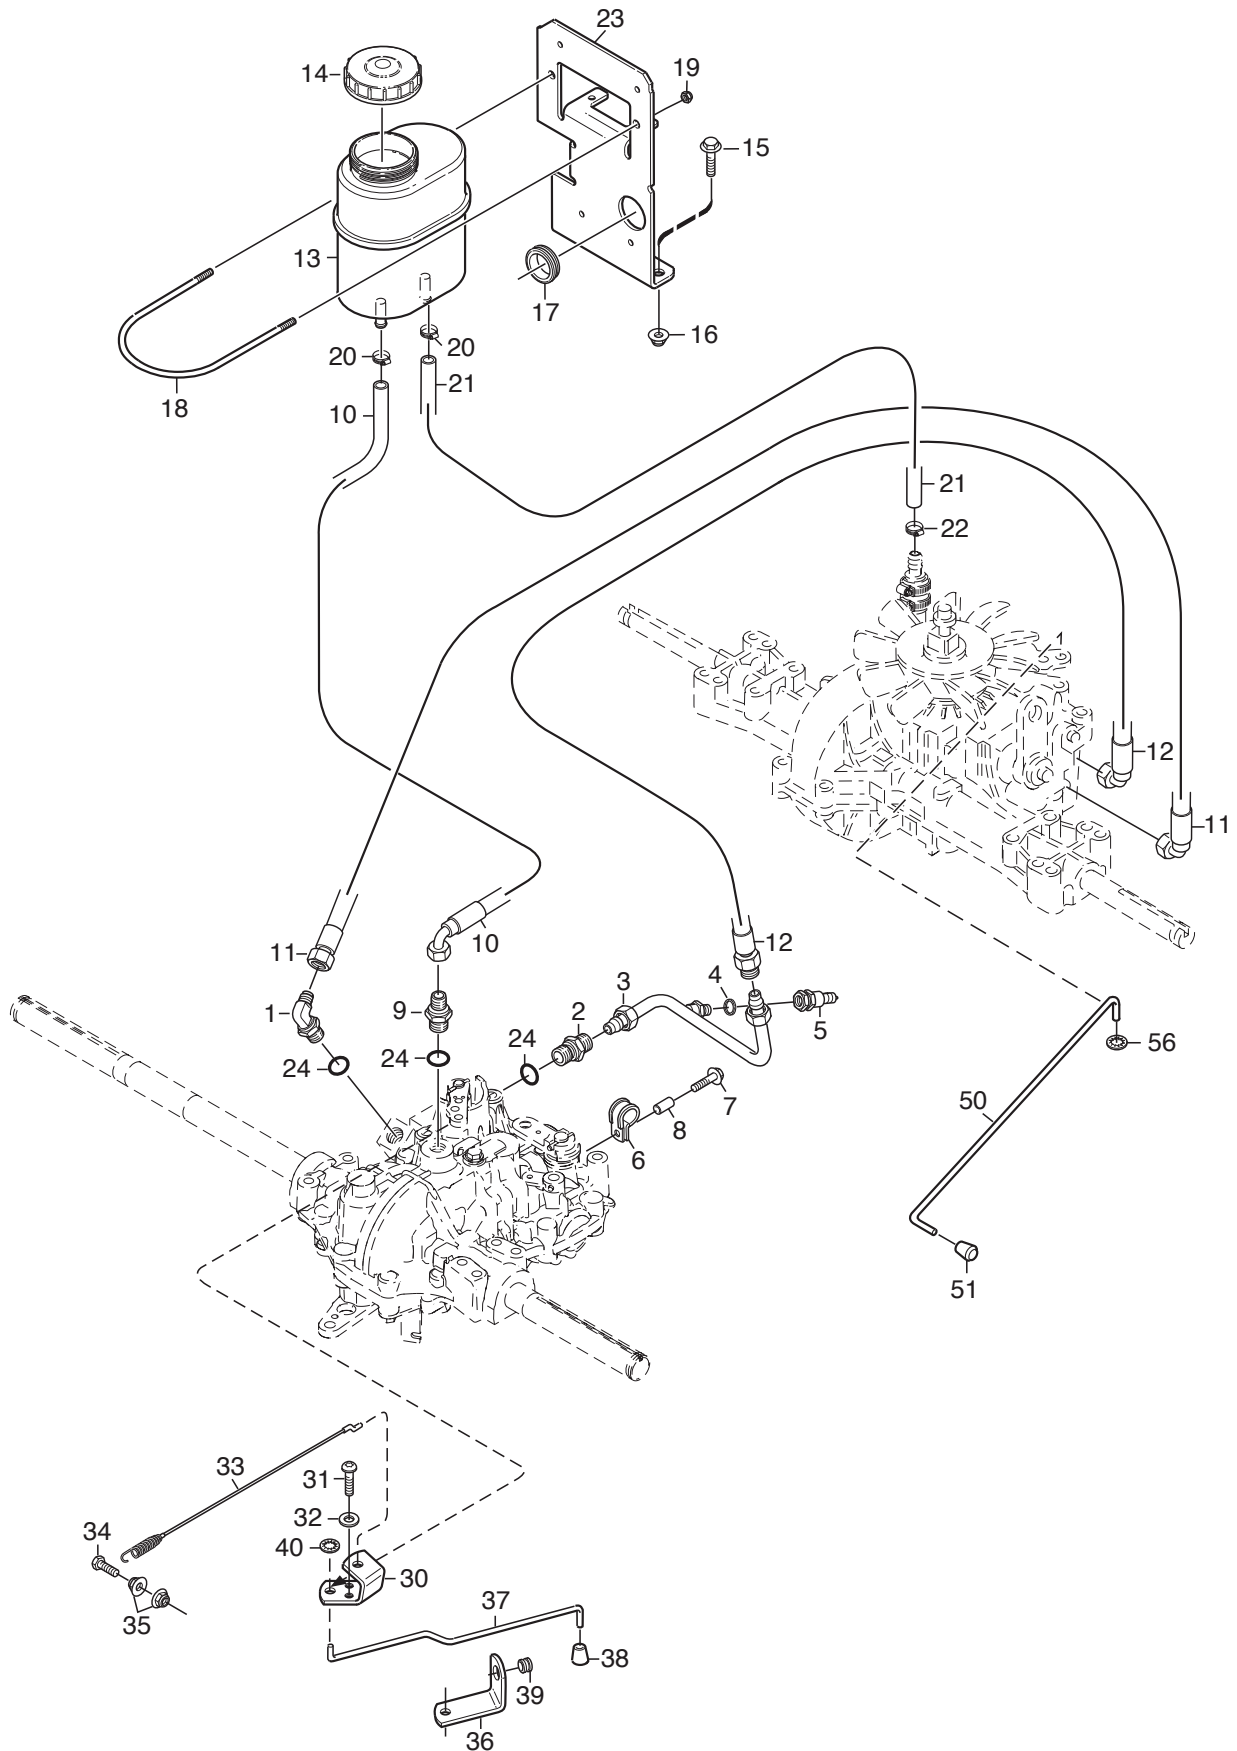

Utgåva Issue 18 - 2016		Transmission			
Pos. Fig.	Antal Q.ty	Art nr Part No	Benämning	Description	Anmärkning Notes
1	1	1134-6044-01	Vinkeladapter	Hydraulic Angle Coupling	"3/4" x 9/16" "
2	1	1134-5875-01	Skäringskoppling	Hydraulic Coupling	"3/4" "
3	1	1134-6039-01	Hydraulrör Smst	Hydraulic Pipe Assy	
4	1	1134-4948-01	Bricka	Washer	"1/4" "
5	1	1134-6042-01	Snabbkoppling-Hane 1/4"	Quick Coupling-Male	
6	1	9578-0028-01	Rörklammer	Tube Clamp	
7	1	9959-0825-16	Skruv	Screw	
8	1	1134-1565-09	Distans	Spacer	
9	1	1134-5809-01	Adapter	Hydraulic Coupling	"3/4" x 9/16" "
10	1	1137-0215-04	Hydraulslang	Hydraulic Hose	L = 1400 mm
11	1	1137-0195-01	Hydraulslang	Hydraulic Hose	L = 1275 mm
12	1	1137-0212-01	Hydraulslang	Hydraulic Hose	L = 1210 mm
13	1	1134-6011-01	Hydraultank Kpl	Hydraulic Oil Tank Assy	Incl. Pos. 14
14	1	1137-0272-01	Tanklock	Tank Cap	
15	2	9959-0820-16	Skruv	Screw	
16	2	112154220/0	Mutter	Nut	
17	1	1134-3203-01	Kabelgenomföring	Grommet	
18	1	1134-5943-01	Tankbygel	Tank Loop	
19	2	112154510/0	Mutter	Nut	
20	3	9578-0036-01	Slangklämma	Hose Clamp	14,6 - 17,8
21	1	1134-2779-02	Slang	Tube	L = 260 mm
22	1	9578-0023-04	Slangklämma 15*8 (Vit)	Hose Clamp	15*8
23	1	1134-5941-01	Tankkonsol 5-01	Tank Bracket	
24	3	9404-0029-01	O-Ring (16,36 X 2,21)	O-ring	
30	1	1134-6162-01	Fäste	Bracket	
31	2	9939-0612-16	Skruv	Screw	
32	2	112521330/0	Bricka	Washer	
33	1	1134-6163-01	Wire (By-Pass Urkoppling)	Wire	
34	1	112691100/0	Skruv	Screw	
35	2	112154220/0	Mutter	Nut	
36	1	1134-6084-01	Reglagekonsol	Control Bracket	
37	1	1134-6083-01	Reglagestang	Control Rod	
38	1	1134-4014-01	Plastknopp	Knob	
39	1	1134-2790-01	Kabelgenomföring	Cable Protection	
40	1	112604896/0	Starlock P6493 6	Crown Fastener	
50	1	1134-4015-01	Dragstang	Pull Rod	
51	1	1134-4014-01	Plastknopp	Knob	
56	1	112604896/0	Starlock P6493 6	Crown Fastener