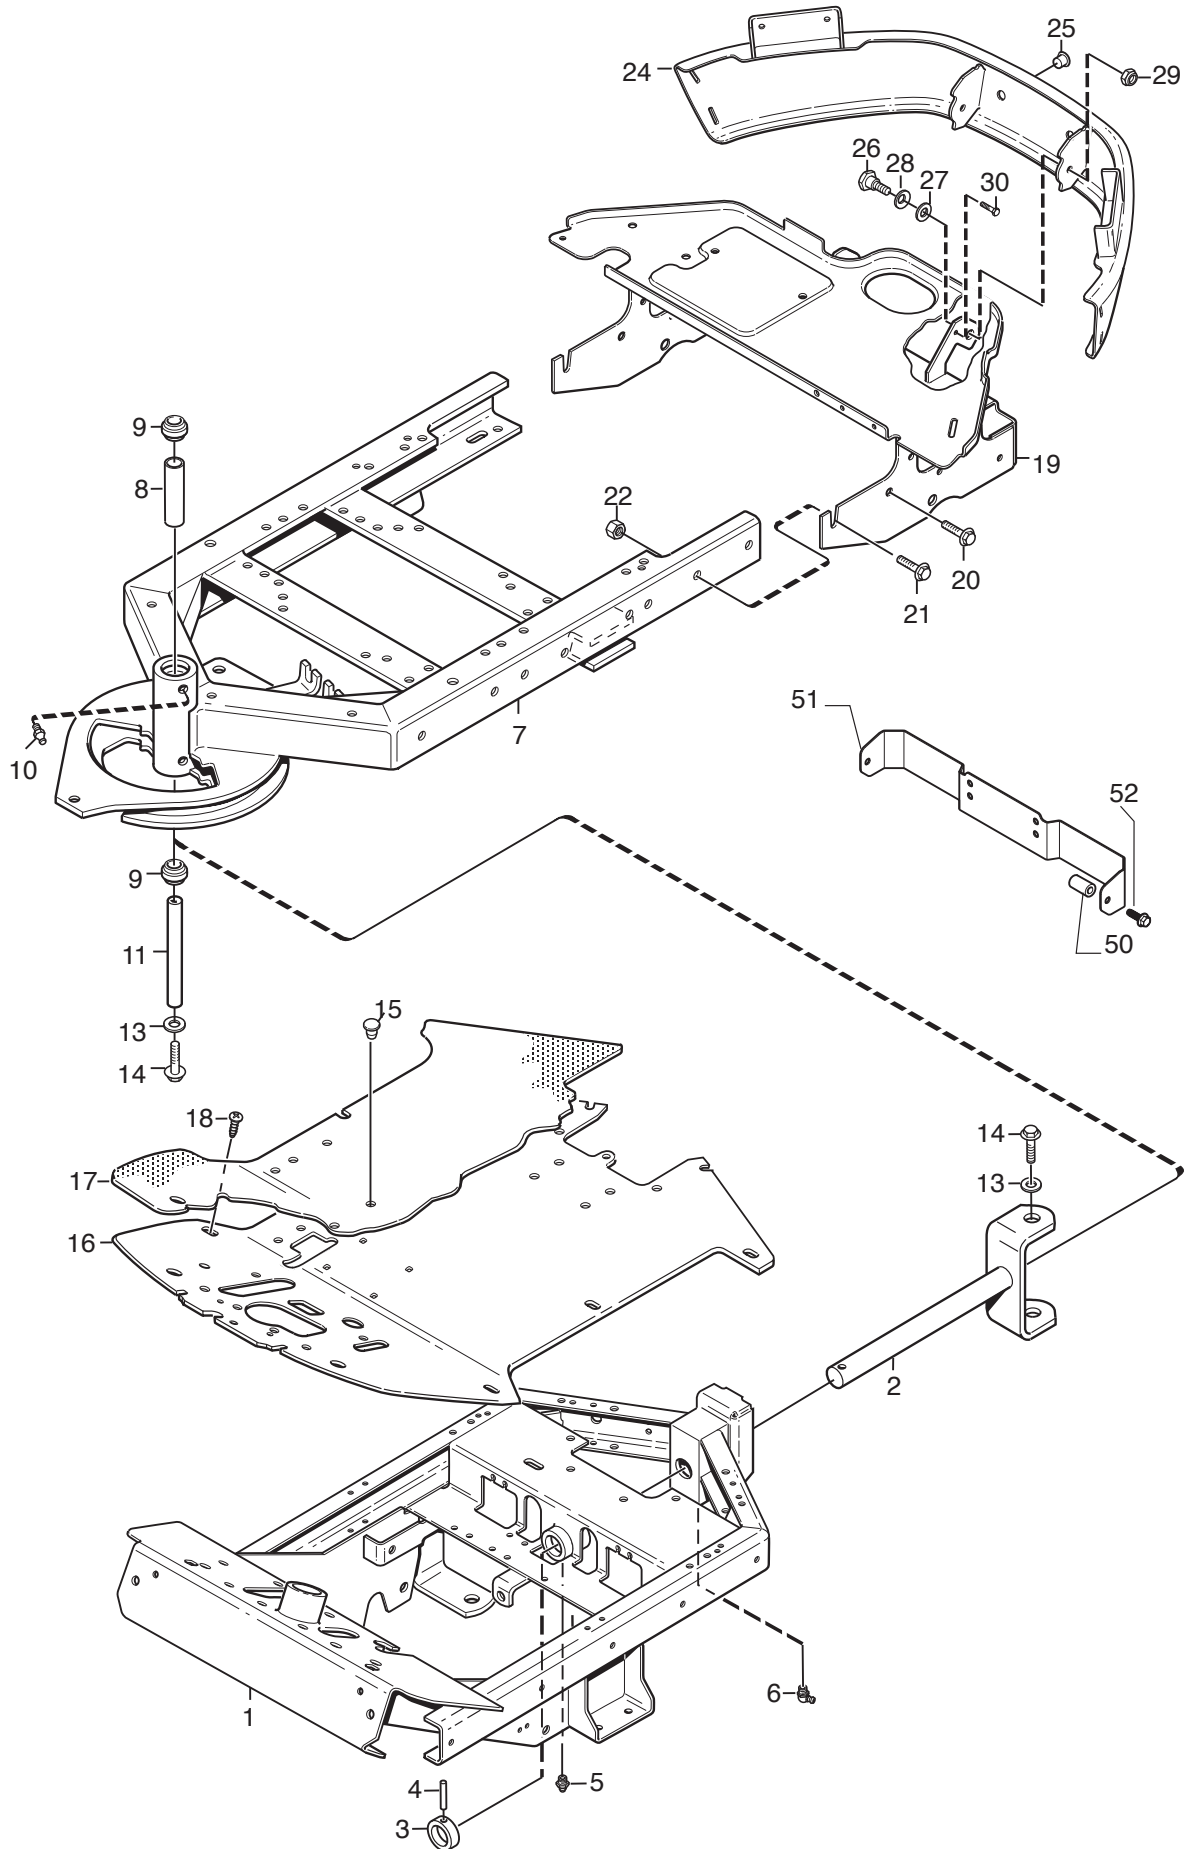

Utgåva Issue 18 - 2016		Ram		Frame	
Pos. Fig.	Antal Q.ty	Art nr Part No	Benämning	Description	Anmärkning Notes
1	1	387800013/0	Ram-Främre	Frame-Front	Incl. 2-3-4-5-6
2	1	1134-3963-02	Midjegaffel Service 5-01 H10	Fork	
3	1	1134-0031-00	Ledaxelstopp	Pivot Shaft Stop	
4	1	9595-0262-00	Spännstift	Locating Pin	
5	1	9501-0500-00	Smörjkopp Kort Rak	Grease Dispenser	Rak/straight
6	1	9501-0504-01	Smörjnippel	Grease Nipple M6 90	90°
7	1	1134-6466-02	Ram-Bakre Kpl	Frame-Rear Assy	Incl. 8-9-10
8	1	1134-5705-01	Distans	Spacer	
9	2	9547-0001-00	Ledlager	Bearing	
10	2	9501-0500-00	Smörjkopp Kort Rak	Grease Dispenser	
11	1	1134-5988-01	Centrumaxel	Centre Shaft	
13	2	9699-0035-02	Bricka	Washer	
14	2	9959-1025-16	Skruv	Screw	
15	2	9403-0048-70	Täckpropp Ikpt 13-6,5S	Cover Plug	
16	1	1134-6586-01	Durk (5-01)	Floor Plate	
17	1	114369182/0	Dekal	Label	
18	2	9893-0616-16	Skruv	Screw	
19	1	1134-5944-01	Tankhylla Kpl. 5-01	Tank Shelf Assy	
20	2	9945-0816-16	Skruv	Screw	
21	2	9959-0820-16	Skruv	Screw	
22	2	112154220/0	Mutter	Nut	
24	1	387457003/0	Stötfangare	Rear Bumper	
25	2	1134-4100-01	Täckpropp	Plug	
26	2	1134-0240-00	Skruv	Screw	
27	2	1134-4242-01	Distansbricka	Washer	
28	2	9665-0002-00	Bricka	Washer	
29	2	112155000/0	Mutter	Nut	
30	2	9943-0516-16	Skruv	Screw	
50	1	1134-1565-09	Distans	Spacer	
51	1	387602503/0	Skydd	Protection	
52	2	9945-0825-16	Skruv	Screw