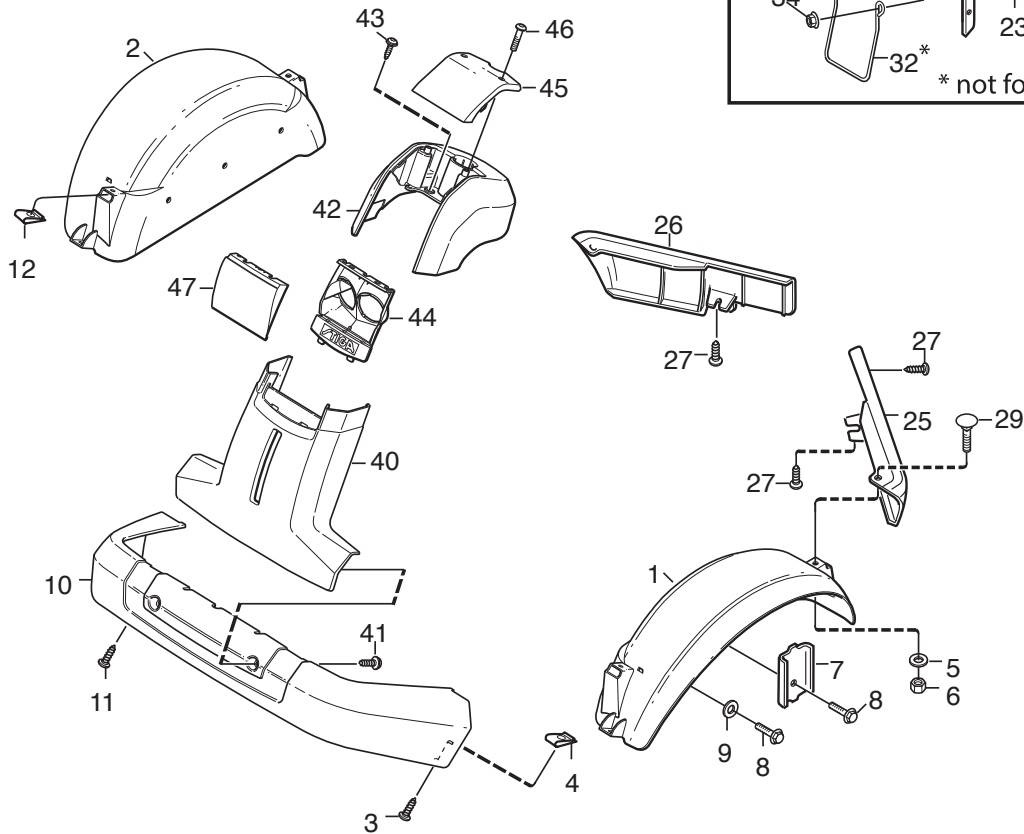

Reservdelskatalog Parts Catalogue

Park 740 PWX

2F6230621/S16 - Season 2016

- Use GLOBAL GARDEN PRODUCT Genuine Spare Parts specified in the parts list for repair and/or replacement.
 - The contents described in the parts list may change due to improvement.
 - The drawings of the spare parts are only indicative and might not represent the part in question exactly.
 - The indications "right" - "left" - "front" - "rear" refer to the position of the operator when using the machine.
- When placing orders of parts for repair and/or replacement, make sure that the illustrated parts list is the one applying to the machine's year of manufacture, as shown on the identification plate attached to the machine.

www.stiga.com

Utgåva Issue 18 - 2016		Monteringsdetaljer Assembly parts			
Pos. Fig.	Antal Q.ty	Art nr Part No	Benämning	Description	Anmärkning Notes
1	2	9595-0262-00	Spännstift	Locating Pin	0.5 mm
2	1	9699-0103-02	Bricka	Washer	1.0 mm
3	1	9699-0114-02	Bricka	Washer	1.0 mm
10	2	1134-4734-01	Tändningsnyckel	Ignition Key	
13	1	1134-5512-01	Dragplat5-01	Towing Plate	
14	2	9959-0820-16	Skruv	Screw	
15	2	112154220/0	Mutter	Nut	
17	1	1134-6113-02	Skruv	Screw	
18	2	9898-1035-16	Skruv	Screw	
19	2	9739-1031-22	Mutter	Nut	