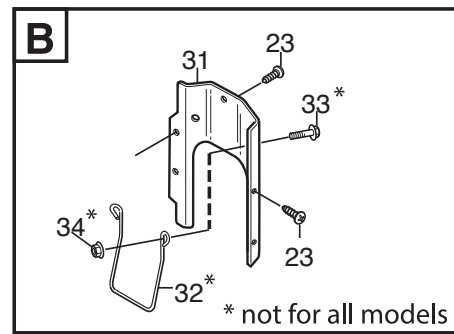

Reservdelskatalog Parts Catalogue

Park 740 PWX

2F6230621/S16 - Season 2016

- Use GLOBAL GARDEN PRODUCT Genuine Spare Parts specified in the parts list for repair and/or replacement.
 - The contents described in the parts list may change due to improvement.
 - The drawings of the spare parts are only indicative and might not represent the part in question exactly.
 - The indications "right" - "left" - "front" - "rear" refer to the position of the operator when using the machine.
- When placing orders of parts for repair and/or replacement, make sure that the illustrated parts list is the one applying to the machine's year of manufacture, as shown on the identification plate attached to the machine.

www.stiga.com

Utgåva Issue 18 - 2016		Monteringsdetaljer Assembly parts			
Pos. Fig.	Antal Q.ty	Art nr Part No	Benämning	Description	Anmärkning Notes
1	2	9595-0262-00	Spännstift	Locating Pin	0.5 mm
2	1	9699-0103-02	Bricka	Washer	1.0 mm
3	1	9699-0114-02	Bricka	Washer	1.0 mm
10	2	1134-4734-01	Tändningsnyckel	Ignition Key	
13	1	1134-5512-01	Dragplat5-01	Towing Plate	
14	2	9959-0820-16	Skruv	Screw	
15	2	112154220/0	Mutter	Nut	
17	1	1134-6113-02	Skruv	Screw	
18	2	9898-1035-16	Skruv	Screw	
19	2	9739-1031-22	Mutter	Nut	