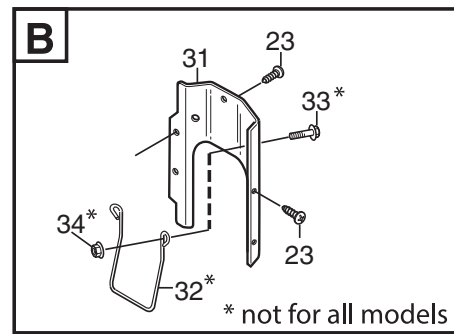

Reservdelskatalog Parts Catalogue

Park 740 WX

13-6373-32 - Season 2015

- Use GLOBAL GARDEN PRODUCT Genuine Spare Parts specified in the parts list for repair and/or replacement.
 - The contents described in the parts list may change due to improvement.
 - The drawings of the spare parts are only indicative and might not represent the part in question exactly.
 - The indications "right" - "left" - "front" - "rear" refer to the position of the operator when using the machine.
- When placing orders of parts for repair and/or replacement, make sure that the illustrated parts list is the one applying to the machine's year of manufacture, as shown on the identification plate attached to the machine.

www.stiga.com

Utgåva Issue 11 - 2015		Monteringsdetaljer Assembly parts			
Pos. Fig.	Antal Q.ty	Art nr Part No	Benämning	Description	Anmärkning Notes
1	2	9595-0262-00	Spännstift	Locating Pin	0.5 mm
2	1	9699-0103-02	Bricka	Washer	1.0 mm
3	1	9699-0114-02	Bricka	Washer	1.0 mm
10	2	1134-4734-01	Tändningsnyckel	Ignition Key	
13	1	1134-5512-01	Dragplat5-01	Towing Plate	
14	2	9959-0820-16	Skruv	Screw	
15	2	112154220/0	Mutter	Nut	
17	1	1134-6113-02	Skruv	Screw	
18	2	9898-1035-16	Skruv	Screw	
19	2	9739-1031-22	Mutter	Nut	