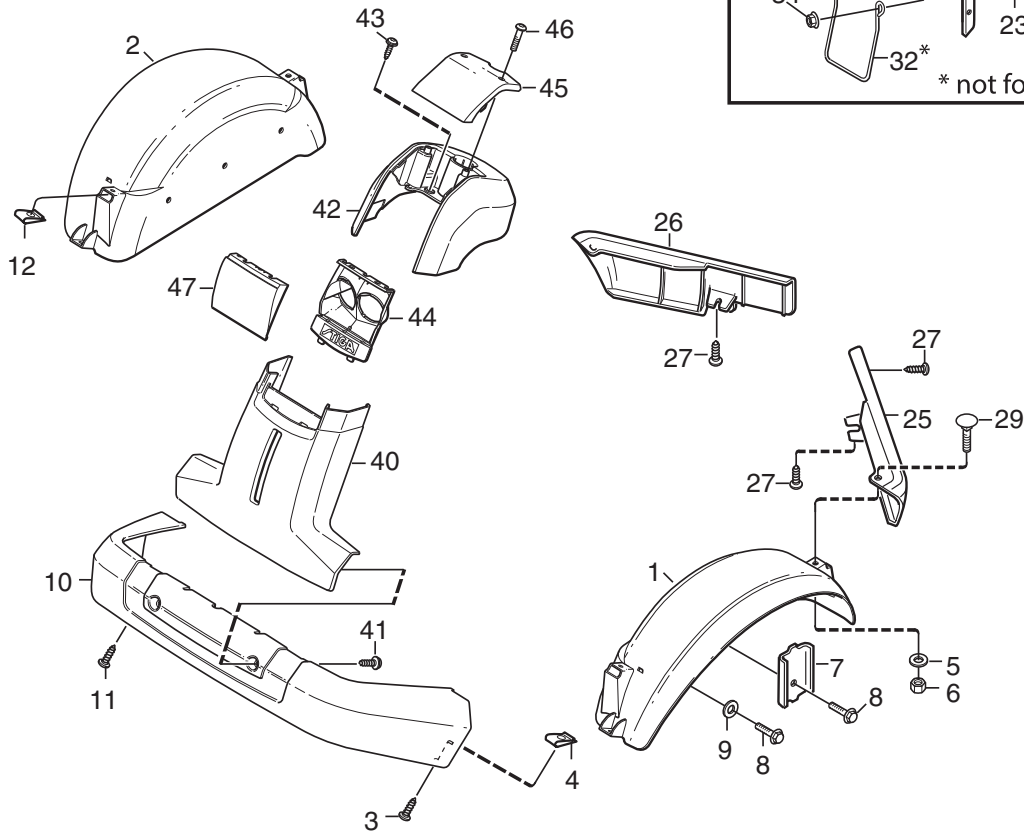

Reservdelskatalog Parts Catalogue

Park 740 WX

13-6373-32 - Season 2015

- Use GLOBAL GARDEN PRODUCT Genuine Spare Parts specified in the parts list for repair and/or replacement.
 - The contents described in the parts list may change due to improvement.
 - The drawings of the spare parts are only indicative and might not represent the part in question exactly.
 - The indications "right" - "left" - "front" - "rear" refer to the position of the operator when using the machine.
- When placing orders of parts for repair and/or replacement, make sure that the illustrated parts list is the one applying to the machine's year of manufacture, as shown on the identification plate attached to the machine.

www.stiga.com

Utgåva Issue 11 - 2015		Monteringsdetaljer Assembly parts			
Pos. Fig.	Antal Q.ty	Art nr Part No	Benämning	Description	Anmärkning Notes
1	2	9595-0262-00	Spännstift	Locating Pin	0.5 mm
2	1	9699-0103-02	Bricka	Washer	1.0 mm
3	1	9699-0114-02	Bricka	Washer	1.0 mm
10	2	1134-4734-01	Tändningsnyckel	Ignition Key	
13	1	1134-5512-01	Dragplat5-01	Towing Plate	
14	2	9959-0820-16	Skruv	Screw	
15	2	112154220/0	Mutter	Nut	
17	1	1134-6113-02	Skruv	Screw	
18	2	9898-1035-16	Skruv	Screw	
19	2	9739-1031-22	Mutter	Nut	