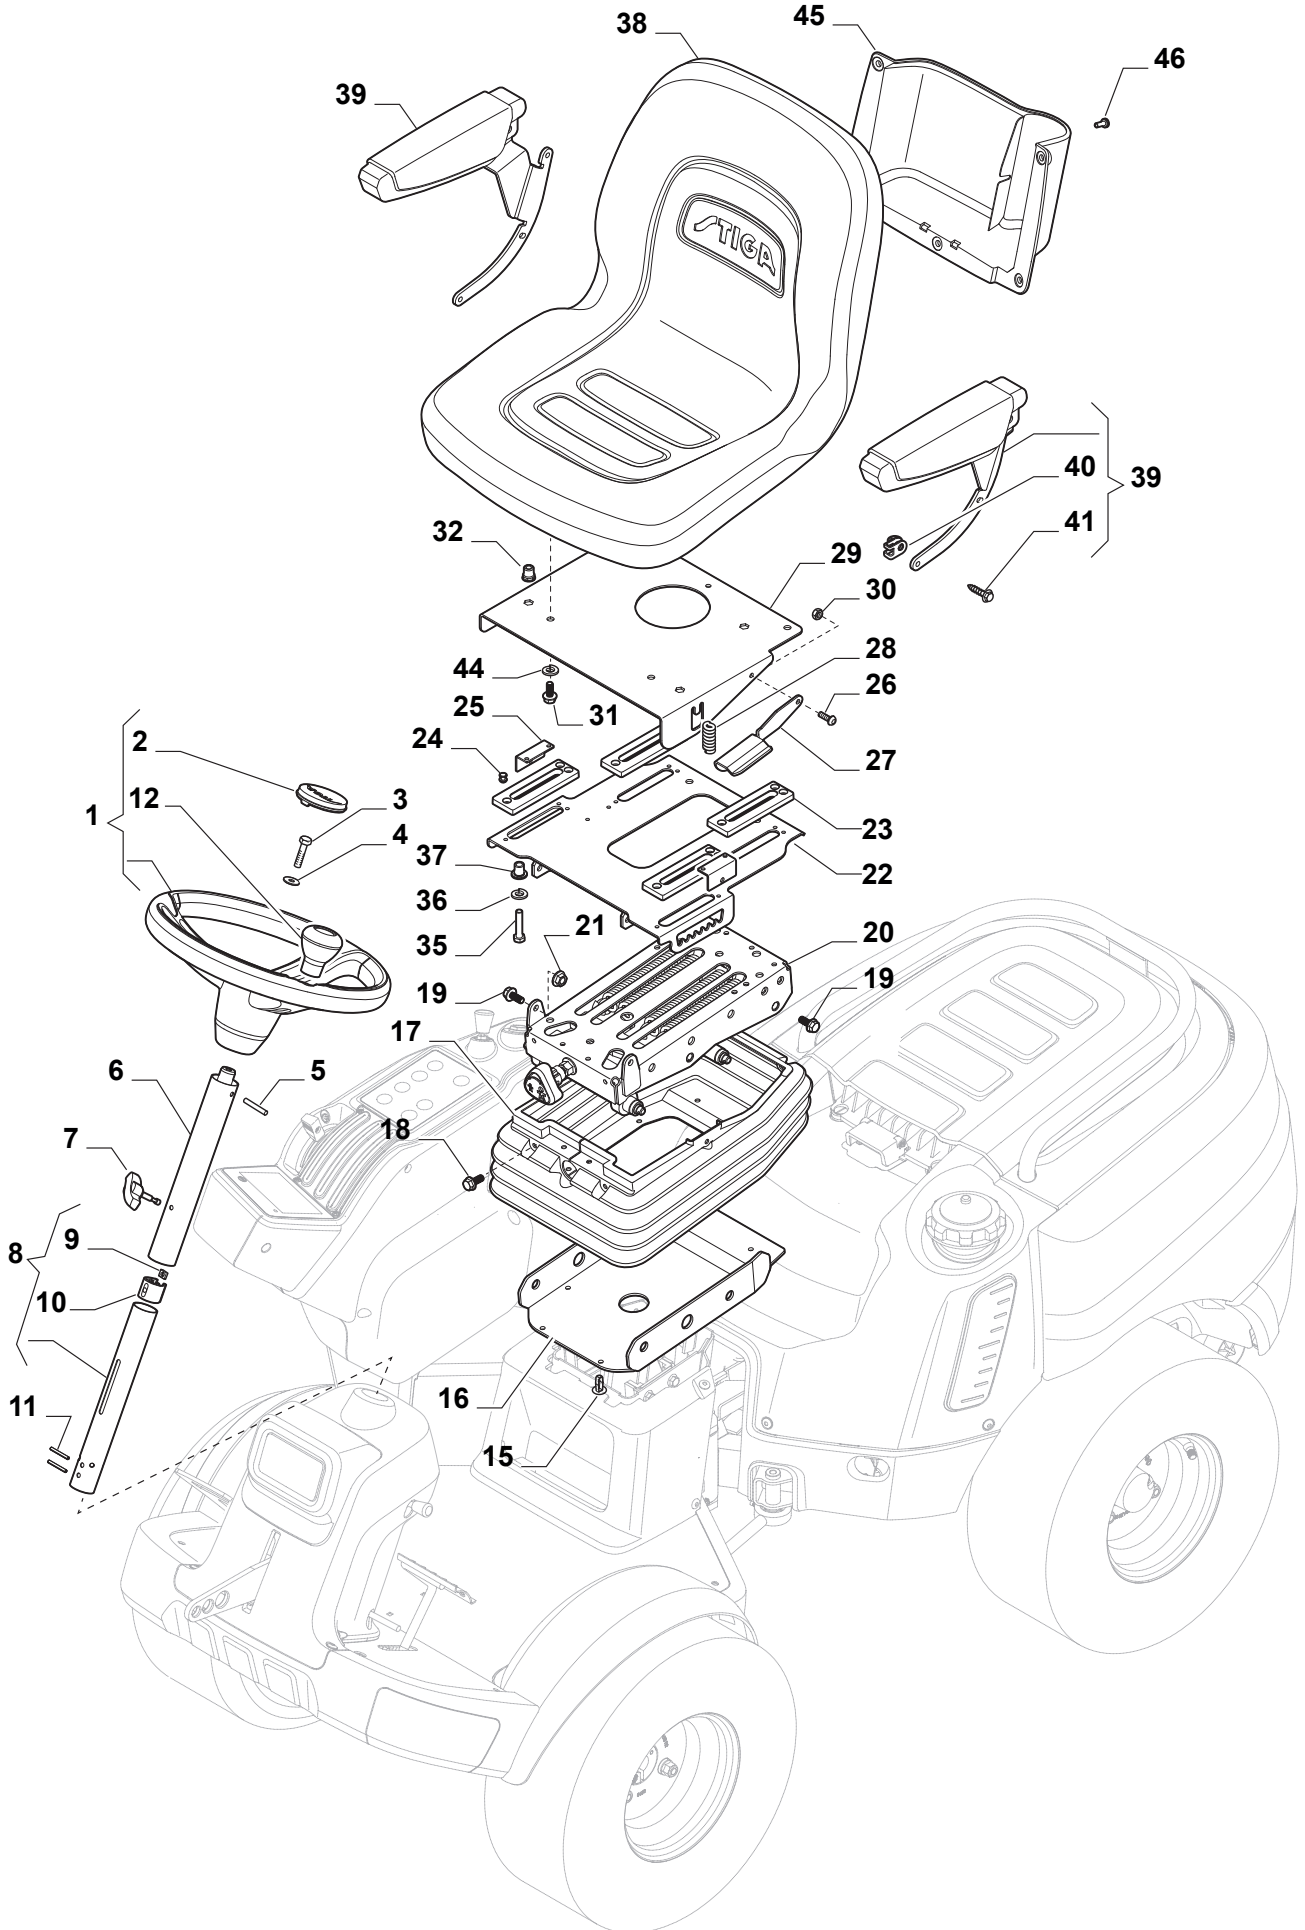

Utgåva Issue 16 - 2016		Sits och ratt Seat & Steering Wheel			
Pos. Fig.	Antal Q.ty	Art nr Part No	Benämning	Description	Anmärkning Notes
1	1	337961200/0	Ratt	Steering wheel	
2	1	337580550/0	Styrplåt Kpl	Steering Plate	
3	1	112793102/0	Skruv	Screw	
4	1	112583500/0	Lasbricka	Grower	
5	1	112620299/0	Spännstift	Elastic Pin	
6	1	387520101/1	Rattstång	Steering Column	
7	1	337394201/0	Vingmutter	Wing Nut	
8	1	387520105/1	Rattstång	Steering Column	
9	1	9710-0631-12	Lasmutter	Nut	
10	1	1134-5177-01	Slid	Slide	
11	2	9595-0262-00	Spännstift	Locating Pin	
12	1	187593701/0	Knopp	Knob	
15	8	118737220/0	Clips	Clip	
16	1	387785203/0	Fäste	Support	
17	1	337737500/0	Skydd	Protection	
18	6	9945-0816-16	Skruv	Screw	
19	4	9959-0820-16	Skruv	Screw	
20	1	387754201/0	Sitsfäste	Seat Support	
21	2	112154220/0	Mutter	Nut	
22	1	387547013/0	Sitsfäste	Seat Support	
23	4	337546531/0	Sits Platta	Seat Plate	
24	20	112500070/0	Nit	Rivet	
25	4	337546535/0	Plåt	Plate	
26	1	9893-0616-16	Skruv	Screw	
27	1	1134-6073-01	Handtag Kpl 5-01	Handle Assy	
28	1	1134-3262-01	Fjäder	Spring	
29	1	387547015/0	Överdel	Seat Plate	
30	1	112154510/0	Mutter	Nut	
31	4	112793102/0	Skruv	Screw	
32	4	112500094/0	Nit	Rivet	
33	4	112583500/0	Lasbricka	Grower	
35	4	112691115/0	Skruv	Screw	
36	4	112583500/0	Lasbricka	Grower	
37	4	137040602/0	Bussning	Bush	
38	1	137722603/0	Sits	Seat	
39	1	387185100/0	Armstöd Kpl	Arm Rests	
40	6	1139-0011-01	Mutter	Nut	
41	6	1139-0010-01	Skruv	Screw	
45	1	337592350/0	Förvaringsfack	Tray	
46	4	112727801/0	Skruv	Screw