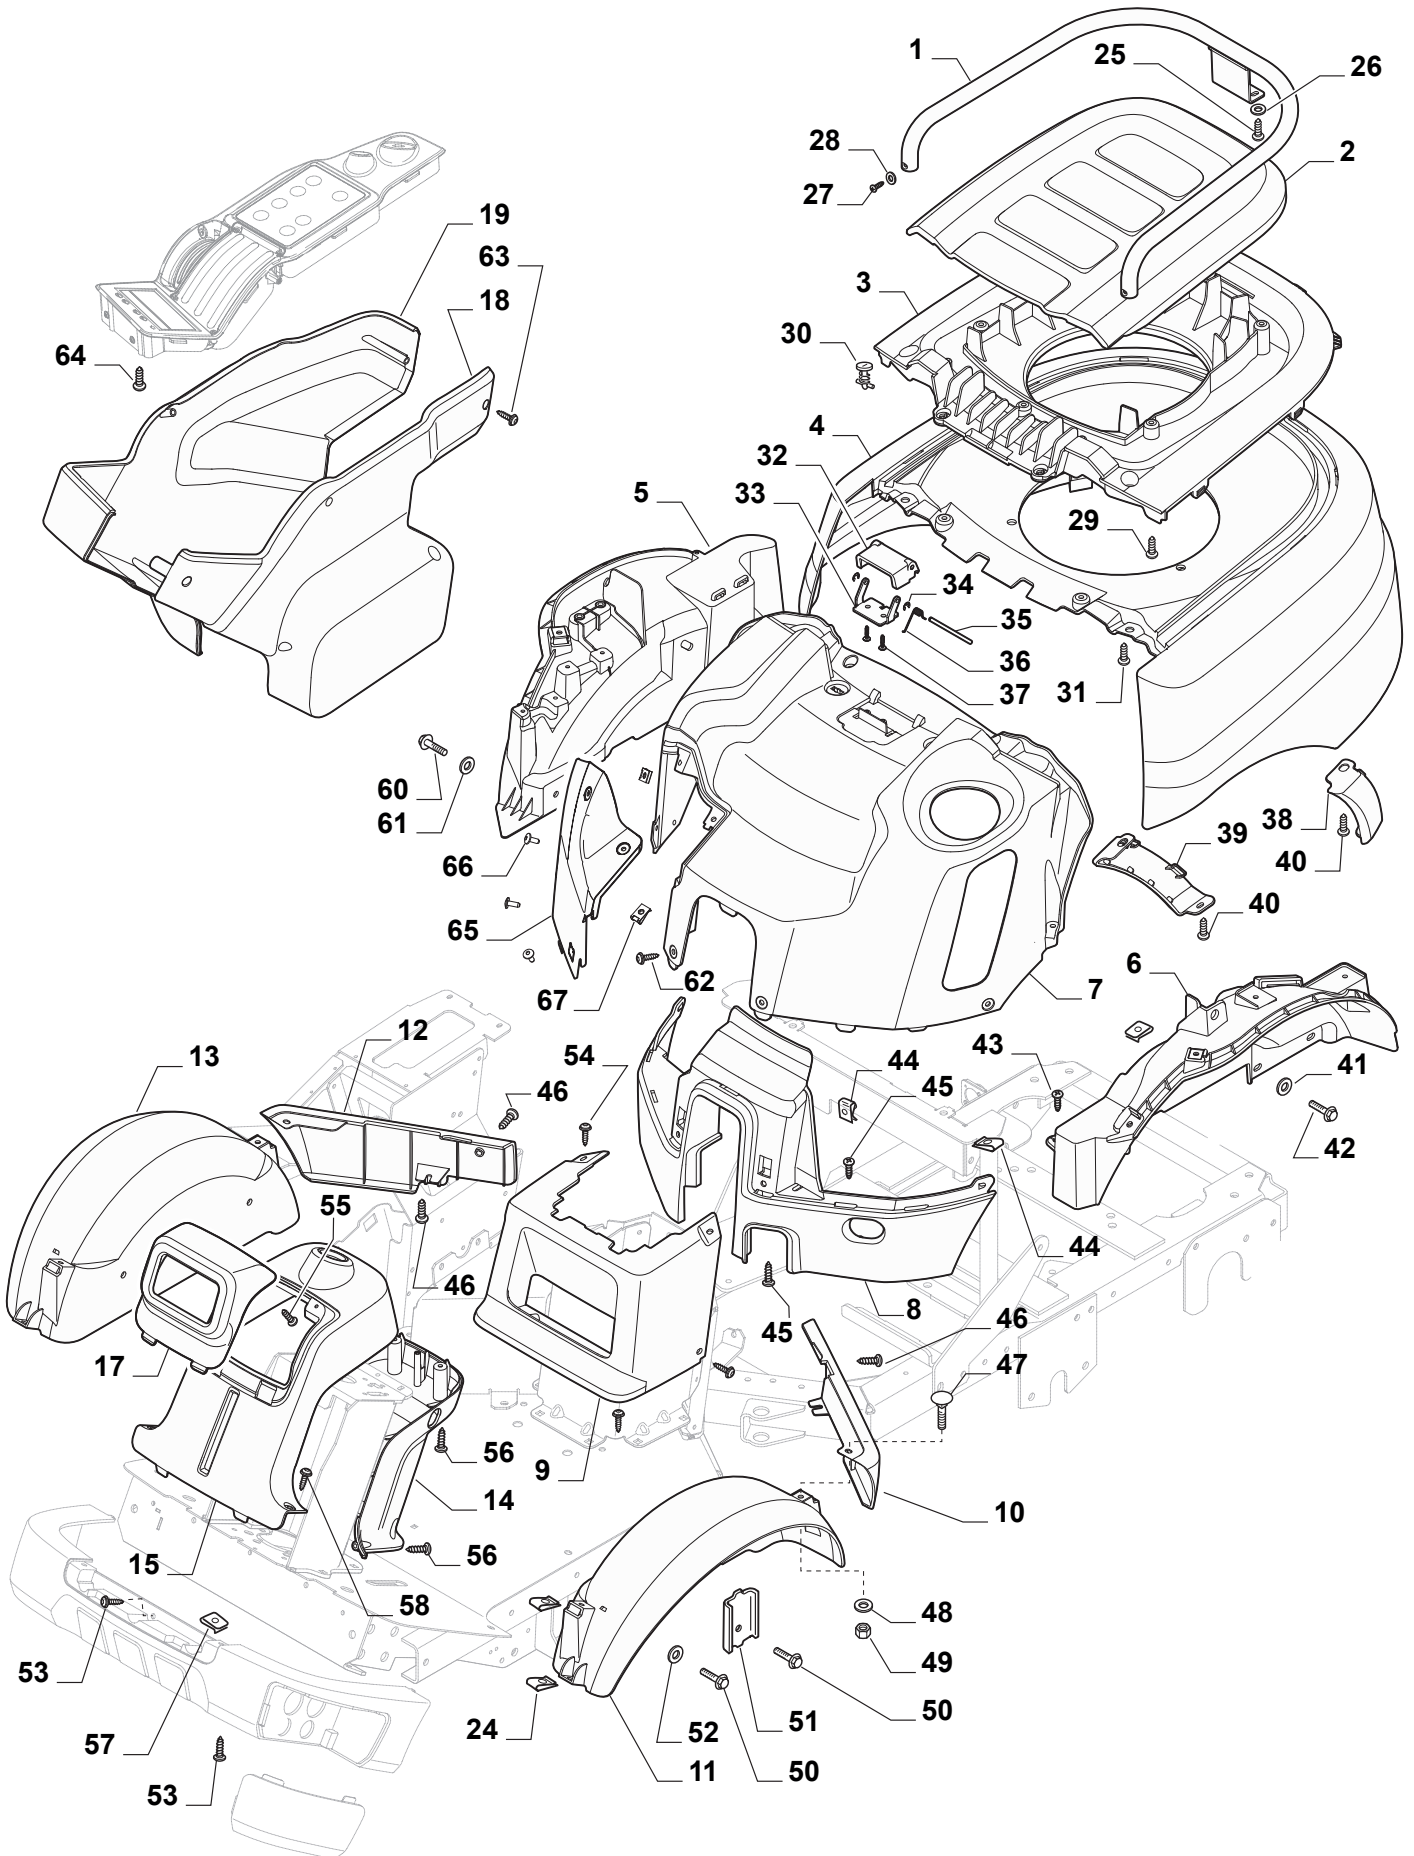

Utgåva Issue 16 - 2016		Kaross		Body	
Pos. Fig.	Antal Q.ty	Art nr Part No	Benämning	Description	Anmärkning Notes
1	1	387594001/0	Handtag	Handle	
2	1	337110302/0	Lucka (Grå)	Engine Cover (Grey)	
3	1	337110301/0	Lucka (Grå)	Engine Cover (Grey)	
4	1	337076801/0	Motorhuv Gul	Engine Cover, Yellow	
5	1	337110304/0	Höger Front. Skärm svart	Black Wheels Cover, Right	
6	1	337110305/0	VänsterFront. Skärm svart	Black Wheels Cover, Left	
7	1	337110328/0	Frontlucka Motorhuv	Engine Front Cover	
8	1	337502500/0	Spoiler Grå	Spoiler-Grey	
9	1	337207100/0	Kåpa	Cover	
10	1	337110311/0	Kantlist-Vä (Grå)	Moulding-Left (Grey)	
11	1	337491251/0	Framskärm-Vä	Mud Guard, Front-Lh	
12	1	337110312/0	Kantlist-Hö (Grå)	Moulding Right-Grey	
13	1	337491250/0	Framskärm-Hö	Mud Guard, Front-Rh	
14	1	337110307/0	Kåpa, grå bakre	Rear Cover, Grey	
15	1	337110306/0	Frontkåpa	Front panel	
17	1	337110308/0	Lamphållare	Lamp Holder	
18	1	337110310/0	Kåpa	Cover	
19	1	337110309/0	Kåpa	Cover	
24	5	9893-0616-16	Skruv	Screw	
25	2	112728699/0	Skruv	Screw	
26	2	112521460/0	Bricka	Washer	
27	2	9893-0616-16	Skruv	Screw	
28	2	112521460/0	Bricka	Washer	
29	5	112735402/0	Skruv	Screw	
30	2	125580020/2	Stift	Stake	
31	2	112728699/0	Skruv	Screw	
32	1	337394200/0	Handtag	Handle	
33	1	337785021/0	Stöd	Support	
34	2	112000915/0	Låsring	Benzing Ring	
35	1	137510300/0	Stift	Pin	
36	1	137430100/0	Fjäder	Spring	
37	2	112728698/0	Skruv	Screw	
38	1	337109532/0	Kåpa	Cover	
39	1	337109531/0	Kåpa	Cover	
40	2	9893-0616-16	Skruv	Screw	
41	4	112523060/0	Bricka	Washer	
42	4	9945-0816-16	Skruv	Screw	
43	1	9893-0616-16	Skruv	Screw	
44	6	1134-4176-01	Clips	Clips	
45	3	9893-0616-16	Skruv	Screw	
46	3	9893-0616-16	Skruv	Screw	
47	2	112815200/0	Skruv	Screw	
48	2	9699-0060-02	Bricka	Washer	
49	2	112154510/0	Mutter	Nut	
50	6	9945-0816-16	Skruv	Screw	
51	2	1137-0088-01	Stödplat	Support Plate	
52	4	112523060/0	Bricka	Washer	
53	5	9893-0616-16	Skruv	Screw	
54	4	1134-4176-01	Clips	Clips