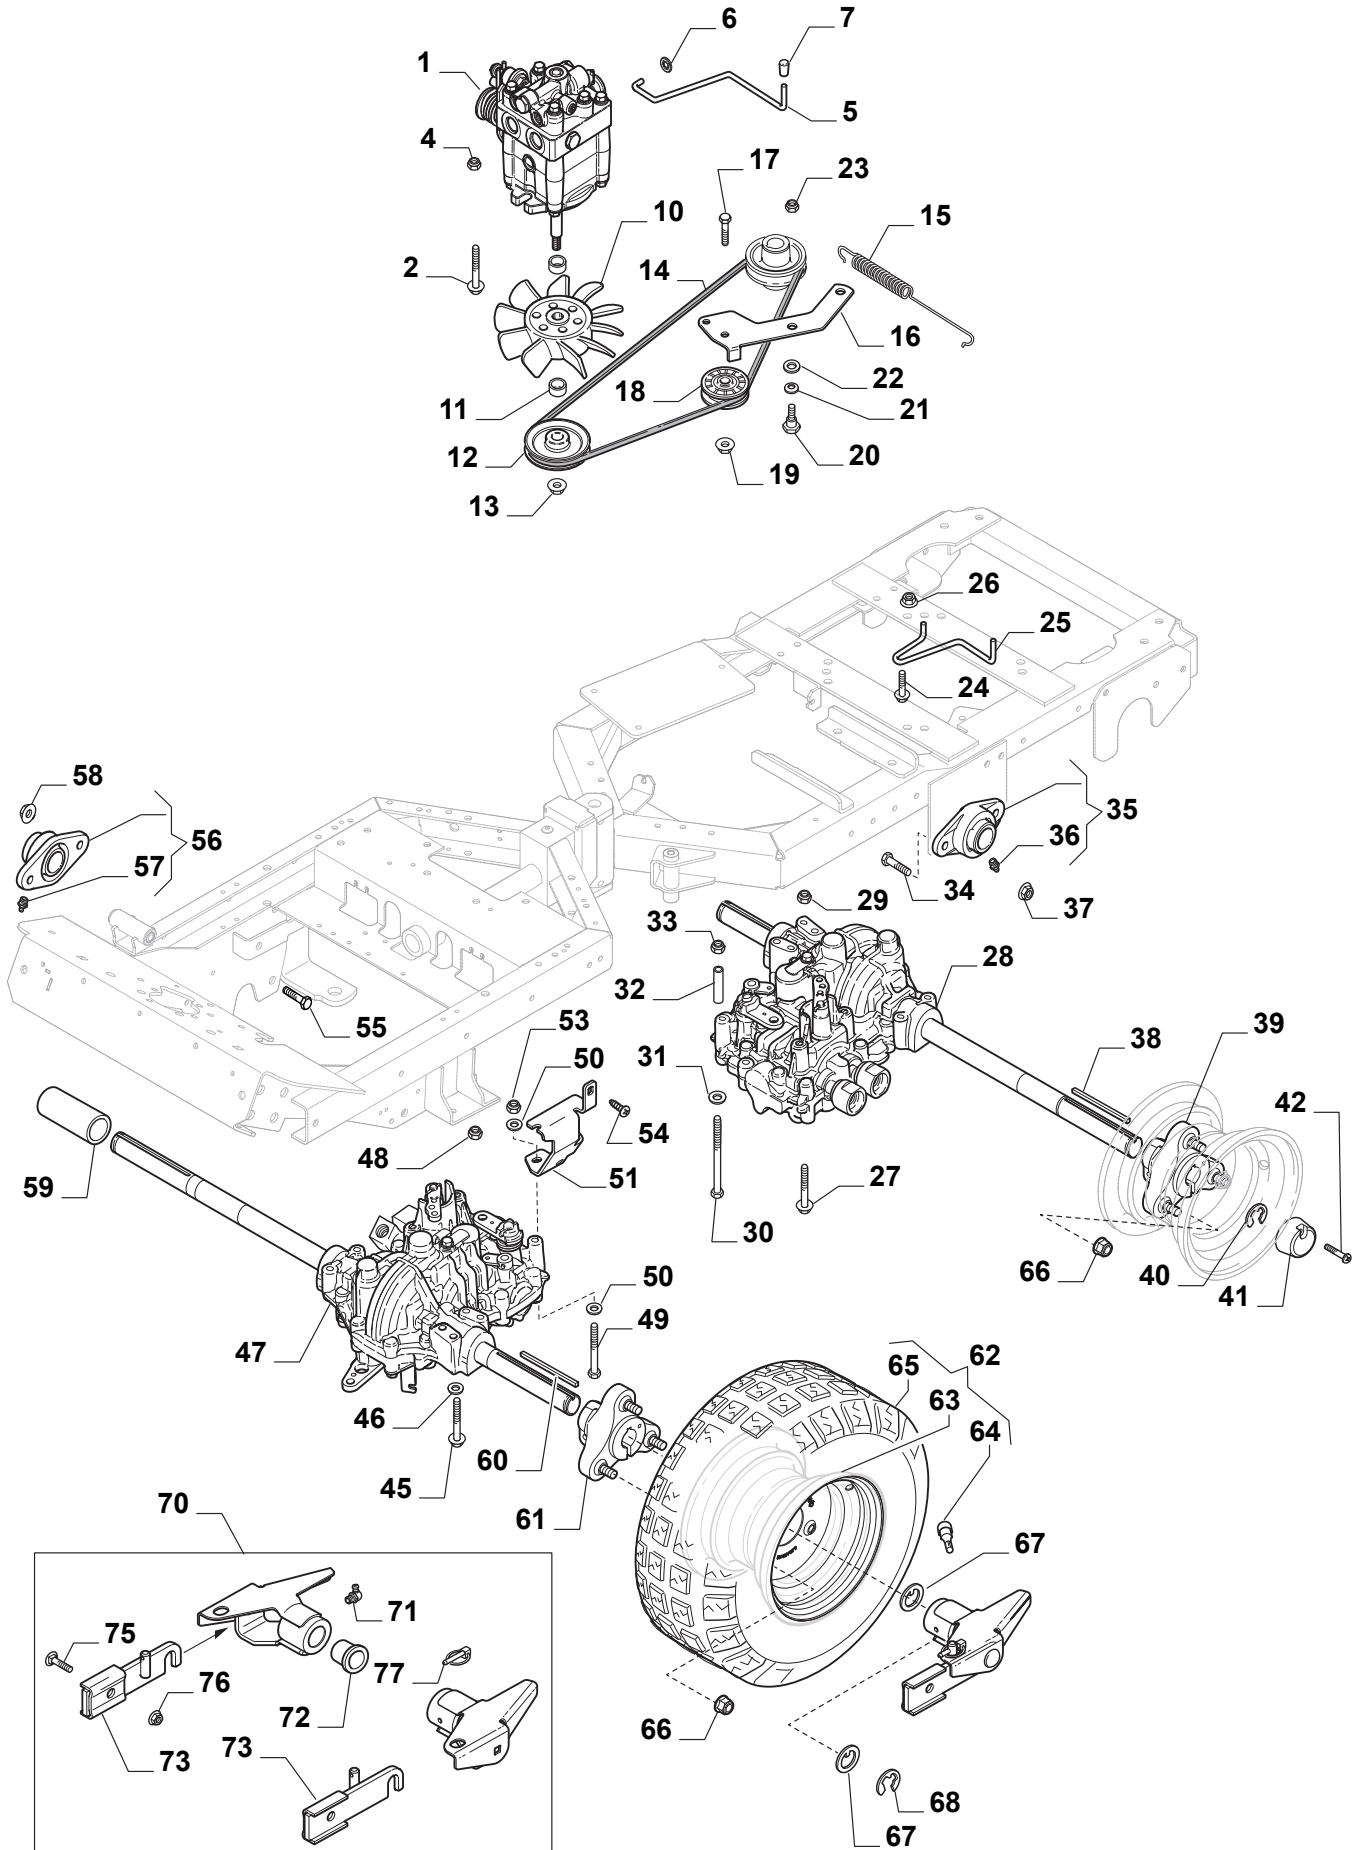

Utgåva Issue 16 - 2016		Transmission (Mekaniska Delar)		Transmission (Mechanical Parts)	
Pos. Fig.	Antal Q.ty	Art nr Part No	Benämning	Description	Anmärkning Notes
1	1	118475000/0	Hydraulpump	Hydraulic Pump	Kanzaki KPL-13ALP
2	2	9997-1040-16	Skruv	Screw	
4	2	9731-1031-22	Mutter	Nut	
5	1	1134-5763-01	Dragstang	Pull Rod	
6	2	112604896/0	Starlock P6493 6	Crown Fastener	
7	1	1134-4014-01	Plastknopp	Knob	
10	1	1134-4190-01	Fläkt	Fan	
11	2	1134-5862-01	Distans	Spacer	
12	1	1134-5821-01	Remskiva	Belt Pulley	
13	1	9731-1031-22	Mutter	Nut	
14	1	1134-9058-01	Kilrem	V-Belt	Contain belt 9585-0091-01
15	1	1134-5713-02	Fjäder	Spring	
16	1	1134-5739-01	Spännarm Kpl 5-01	Tension Arm Assy	
17	1	112794300/0	Skruv	Screw	
18	1	1134-3459-01	Spännrulle	Tension Roller	
19	1	9739-1031-22	Mutter	Nut	
20	1	1134-0240-00	Skruv	Screw	
21	1	9665-0002-00	Bricka	Washer	
22	1	1134-4242-01	Distansbricka	Washer	
23	1	112155000/0	Mutter	Nut	
24	1	9959-0820-16	Skruv	Screw	
25	1	1134-5764-01	Remstyrning	Belt Guide	
26	1	112154220/0	Mutter	Nut	
27	2	9960-0860-12	Skruv	Screw	
28	1	1134-5701-01	Motoraxel-Bakre (Ktm10G)	Rear Motor Unit (Ktm10G)	Kanzaki KTM 10G
29	2	112155000/0	Mutter	Nut	
30	1	9997-0812-02	Skruv	Screw	
31	1	112521350/0	Bricka	Washer	
32	1	1134-1565-15	Distans	Spacer	
33	1	112155000/0	Mutter	Nut	
34	2	9997-1040-16	Skruv	Screw	
35	1	1134-5703-01	Flänslagerenhet	Flange Bearing Unit	
36	2	112379511/0	Smörjnippel	Grease Dispenser	
37	2	9731-1031-22	Mutter	Nut	
38	2	1134-3383-02	Kil	Key	
39	2	1134-4844-03	Hjulnav Kpl	Wheel Hub Assy	
40	2	9653-0002-04	Sparyttare	Lock Ring	
41	2	1134-4796-01	Navkapsel	Hub Cap	
42	2	9947-0540-19	Skruv	Screw	
45	2	112691900/0	Skruv	Screw	
46	2	112521350/0	Bricka	Washer	
47	1	1134-5702-01	Motoraxel-Främre (Ktm10F)	Front Motor Unit (Ktm10F)	Kanzaki KTM 10F
48	2	112155000/0	Mutter	Nut	
49	1	112692050/0	Skruv	Screw	
50	2	112521350/0	Bricka	Washer	
51	1	387785205/0	Motorfäste	Engine Support	
53	1	112155000/0	Mutter	Nut	
54	2	9945-0816-16	Skruv	Screw