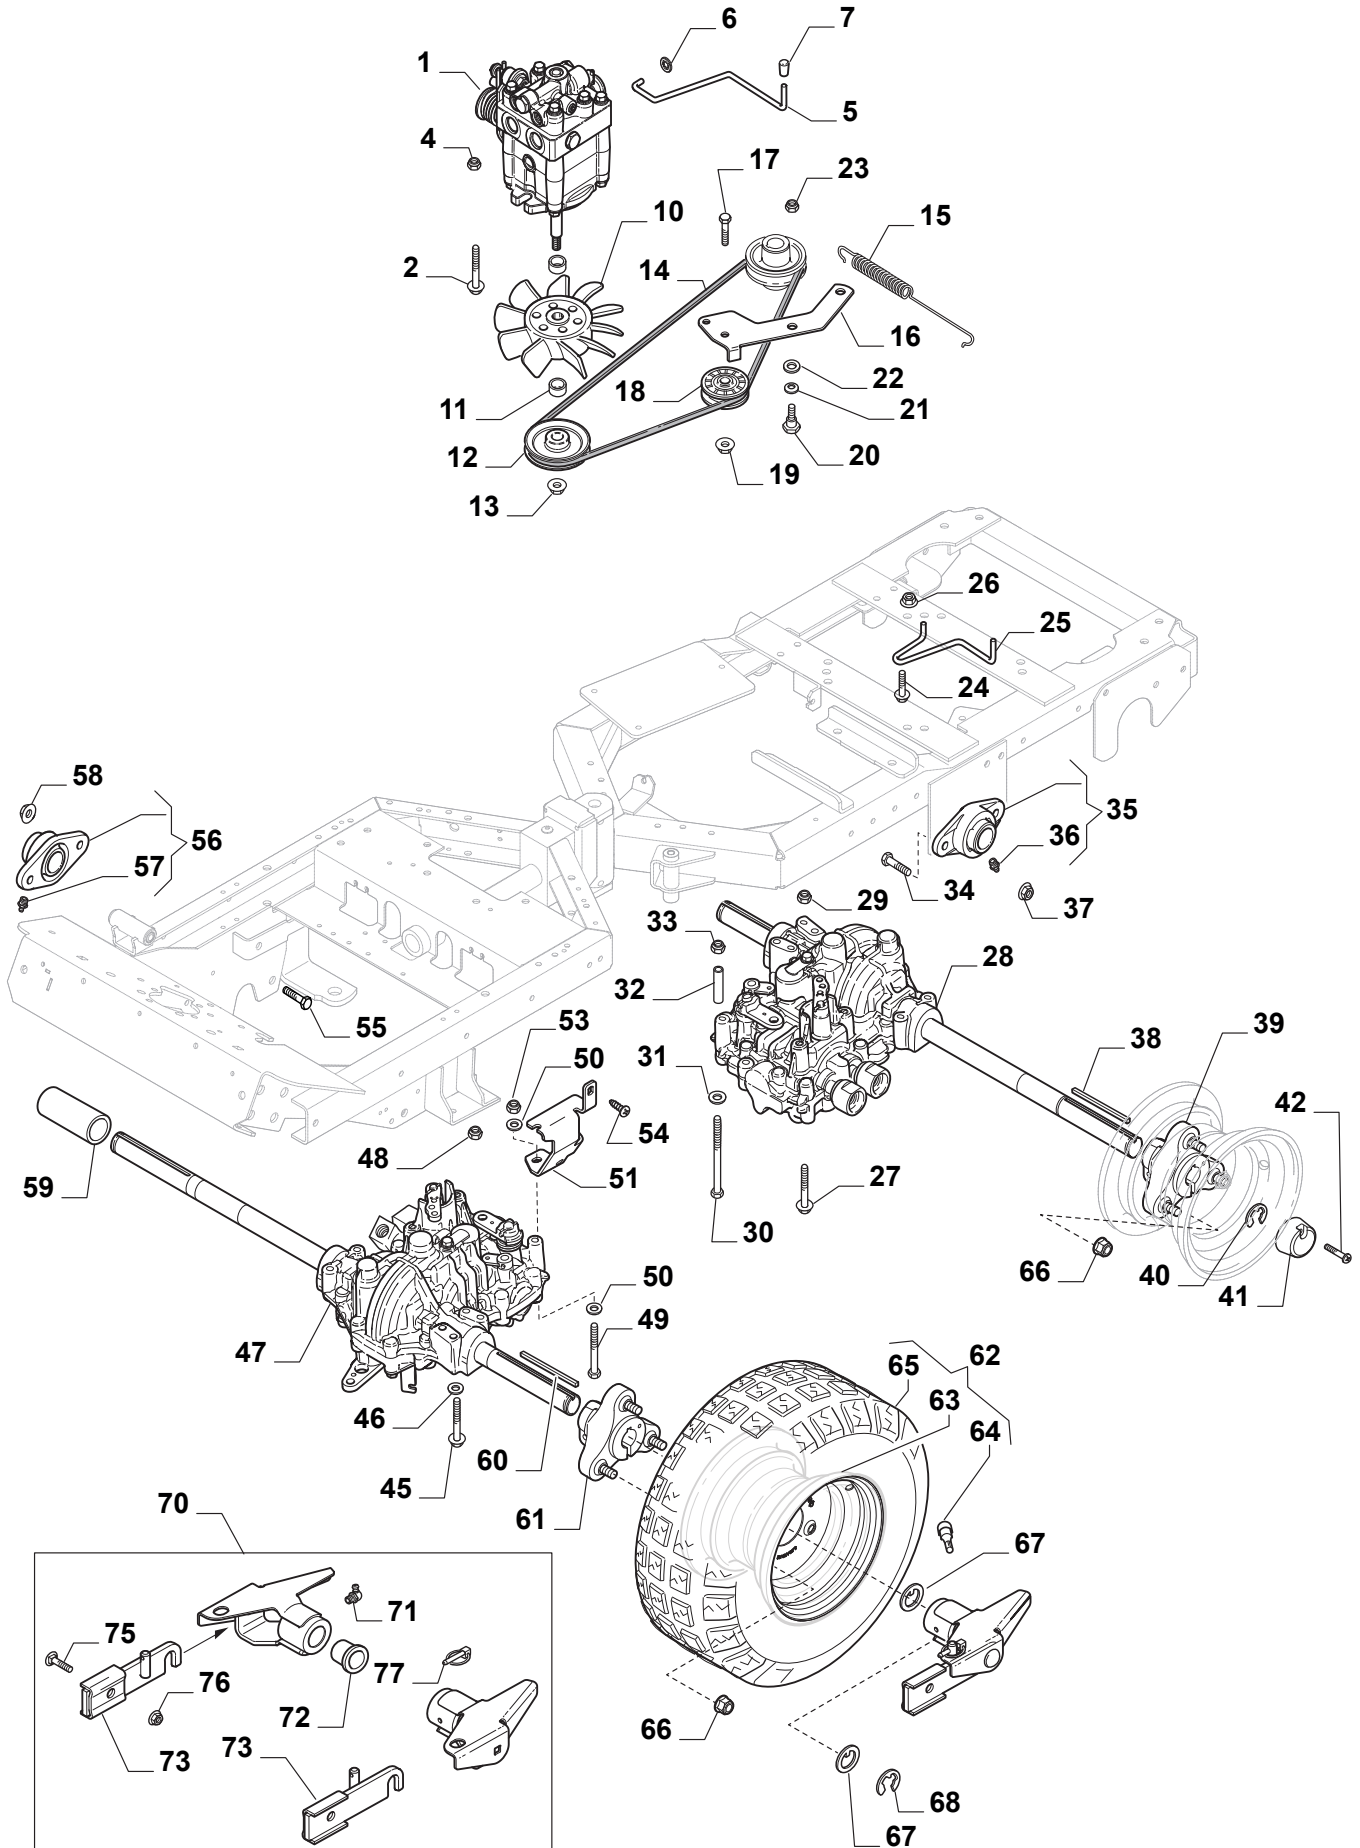

Utgåva Issue 16 - 2016		Transmission (Mekaniska Delar)		Transmission (Mechanical Parts)	
Pos. Fig.	Antal Q.ty	Art nr Part No	Benämning	Description	Anmärkning Notes
1	1	118475000/0	Hydraulpump	Hydraulic Pump	Kanzaki KPL-13ALP
2	2	9997-1040-16	Skruv	Screw	
4	2	9731-1031-22	Mutter	Nut	
5	1	1134-5763-01	Dragstang	Pull Rod	
6	2	112604896/0	Starlock P6493 6	Crown Fastener	
7	1	1134-4014-01	Plastknopp	Knob	
10	1	1134-4190-01	Fläkt	Fan	
11	2	1134-5862-01	Distans	Spacer	
12	1	1134-5821-01	Remskiva	Belt Pulley	
13	1	9731-1031-22	Mutter	Nut	
14	1	1134-9058-01	Kilrem	V-Belt	Contain belt 9585-0091-01
15	1	1134-5713-02	Fjäder	Spring	
16	1	1134-5739-01	Spännarm Kpl 5-01	Tension Arm Assy	
17	1	112794300/0	Skruv	Screw	
18	1	1134-3459-01	Spännrulle	Tension Roller	
19	1	9739-1031-22	Mutter	Nut	
20	1	1134-0240-00	Skruv	Screw	
21	1	9665-0002-00	Bricka	Washer	
22	1	1134-4242-01	Distansbricka	Washer	
23	1	112155000/0	Mutter	Nut	
24	1	9959-0820-16	Skruv	Screw	
25	1	1134-5764-01	Remstyrning	Belt Guide	
26	1	112154220/0	Mutter	Nut	
27	2	9960-0860-12	Skruv	Screw	
28	1	1134-5701-01	Motoraxel-Bakre (Ktm10G)	Rear Motor Unit (Ktm10G)	Kanzaki KTM 10G
29	2	112155000/0	Mutter	Nut	
30	1	9997-0812-02	Skruv	Screw	
31	1	112521350/0	Bricka	Washer	
32	1	1134-1565-15	Distans	Spacer	
33	1	112155000/0	Mutter	Nut	
34	2	9997-1040-16	Skruv	Screw	
35	1	1134-5703-01	Flänslagerenhet	Flange Bearing Unit	
36	2	112379511/0	Smörjnippel	Grease Dispenser	
37	2	9731-1031-22	Mutter	Nut	
38	2	1134-3383-02	Kil	Key	
39	2	1134-4844-03	Hjulnav Kpl	Wheel Hub Assy	
40	2	9653-0002-04	Sparyttare	Lock Ring	
41	2	1134-4796-01	Navkapsel	Hub Cap	
42	2	9947-0540-19	Skruv	Screw	
45	2	112691900/0	Skruv	Screw	
46	2	112521350/0	Bricka	Washer	
47	1	1134-5702-01	Motoraxel-Främre (Ktm10F)	Front Motor Unit (Ktm10F)	Kanzaki KTM 10F
48	2	112155000/0	Mutter	Nut	
49	1	112692050/0	Skruv	Screw	
50	2	112521350/0	Bricka	Washer	
51	1	387785205/0	Motorfäste	Engine Support	
53	1	112155000/0	Mutter	Nut	
54	2	9945-0816-16	Skruv	Screw