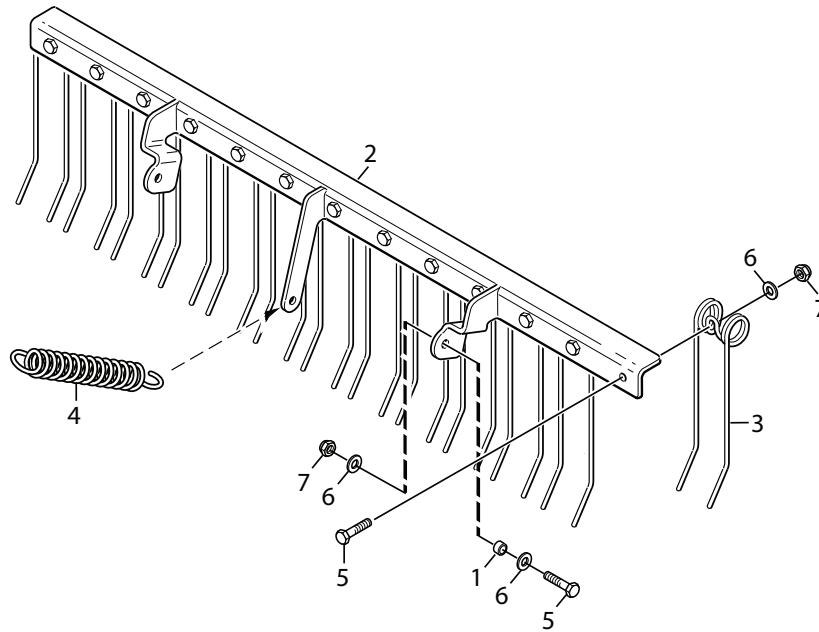

Reservdelskatalog Parts Catalogue

RAKE TOOL 100 CM Park

13-3913-11 - Season 2015

- Use GLOBAL GARDEN PRODUCT Genuine Spare Parts specified in the parts list for repair and/or replacement.
 - The contents described in the parts list may change due to improvement.
 - The drawings of the spare parts are only indicative and might not represent the part in question exactly.
 - The indications "right" - "left" - "front" - "rear" refer to the position of the operator when using the machine.
- When placing orders of parts for repair and/or replacement, make sure that the illustrated parts list is the one applying to the machine's year of manufacture, as shown on the identification plate attached to the machine.

www.stiga.com

13-3913-11

13-3914-11

Utgåva Issue 17 - 2015		Räfsa Rake tool			
Pos. Fig.	Antal Q.ty	Art nr Part No	Benämning	Description	Anmärkning Notes
1	2	1319-0646-01	Bussning	Bushing	13-3913-11
2	1	1319-0650-01	Svärd	Bar	13-3913-11 / 100 cm
3	13	1319-0648-01	FjäderSprint (För 13-3913-11)	Rake Spring	13-3913-11
4	1	1319-0645-01	Dragfjäder	Tow Spring	13-3913-11
5	15	9997-1025-16	Skruv	Screw	13-3913-11
6	17	9699-0035-02	Bricka	Washer	13-3913-11
7	15	9747-1031-02	Mutter	Nut	13-3913-11