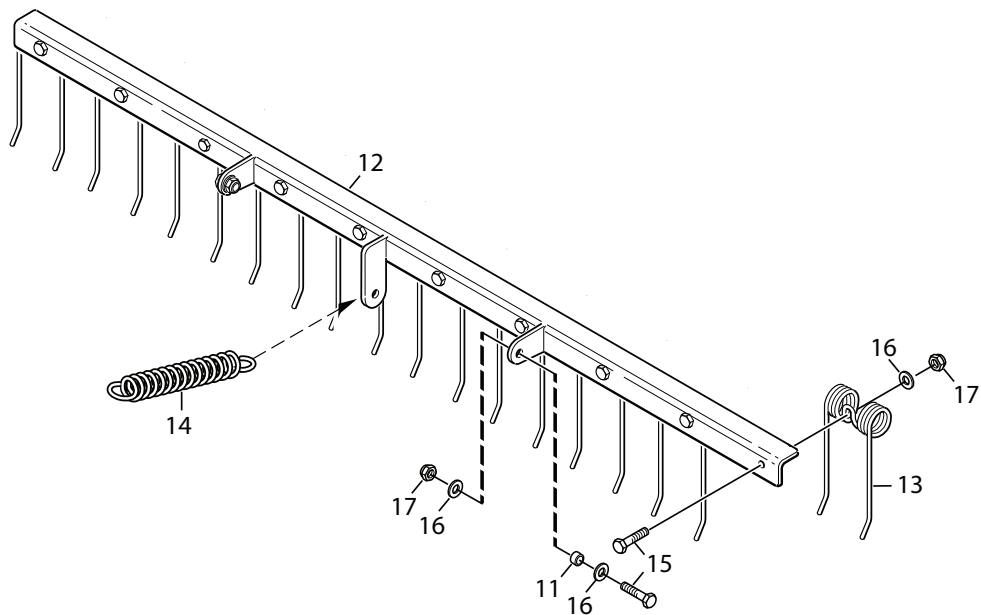

Reservdelskatalog Parts Catalogue

RAKE TOOL 100 CM Park

13-3913-11 - Season 2015

- Use GLOBAL GARDEN PRODUCT Genuine Spare Parts specified in the parts list for repair and/or replacement.
 - The contents described in the parts list may change due to improvement.
 - The drawings of the spare parts are only indicative and might not represent the part in question exactly.
 - The indications "right" - "left" - "front" - "rear" refer to the position of the operator when using the machine.
- When placing orders of parts for repair and/or replacement, make sure that the illustrated parts list is the one applying to the machine's year of manufacture, as shown on the identification plate attached to the machine.

www.stiga.com

13-3913-11

13-3914-11

Utgåva Issue 17 - 2015		Räfsa Rake tool			
Pos. Fig.	Antal Q.ty	Art nr Part No	Benämning	Description	Anmärkning Notes
1	2	1319-0646-01	Bussning	Bushing	13-3913-11
2	1	1319-0650-01	Svärd	Bar	13-3913-11 / 100 cm
3	13	1319-0648-01	FjäderSprint (För 13-3913-11)	Rake Spring	13-3913-11
4	1	1319-0645-01	Dragfjäder	Tow Spring	13-3913-11
5	15	9997-1025-16	Skruv	Screw	13-3913-11
6	17	9699-0035-02	Bricka	Washer	13-3913-11
7	15	9747-1031-02	Mutter	Nut	13-3913-11