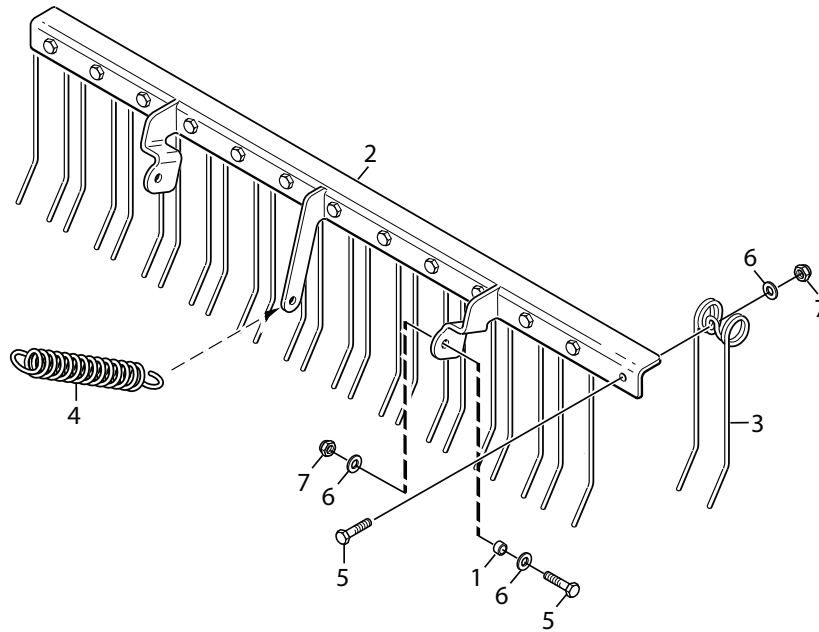

# ***RAKE TOOL 130 CM Park***

***13-3914-11 - Season 2015***

- Use GLOBAL GARDEN PRODUCT Genuine Spare Parts specified in the parts list for repair and/or replacement.
  - The contents described in the parts list may change due to improvement.
  - The drawings of the spare parts are only indicative and might not represent the part in question exactly.
  - The indications "right" - "left" - "front" - "rear" refer to the position of the operator when using the machine.
- When placing orders of parts for repair and/or replacement, make sure that the illustrated parts list is the one applying to the machine's year of manufacture, as shown on the identification plate attached to the machine.

*[www.stiga.com](http://www.stiga.com)*

13-3913-11

13-3914-11

Utgåva Issue 17 - 2015		Räfsa Rake tool			
Pos. Fig.	Antal Q.ty	Art nr Part No	Benämning	Description	Anmärkning Notes
11	2	1319-0646-01	Bussning	Bushing	13-3914-11
12	1	1319-0649-01	Svärd	Bar	13-3914-11 / 130 cm
13	10	1319-0647-01	FjäderSprint (För 13-3914-11)	Rake Spring	13-3914-11
14	1	1319-0645-01	Dragfjäder	Tow Spring	13-3914-11
15	12	9997-1025-16	Skruv	Screw	13-3914-11
16	14	9699-0035-02	Bricka	Washer	13-3914-11
17	12	9747-1031-02	Mutter	Nut	13-3914-11