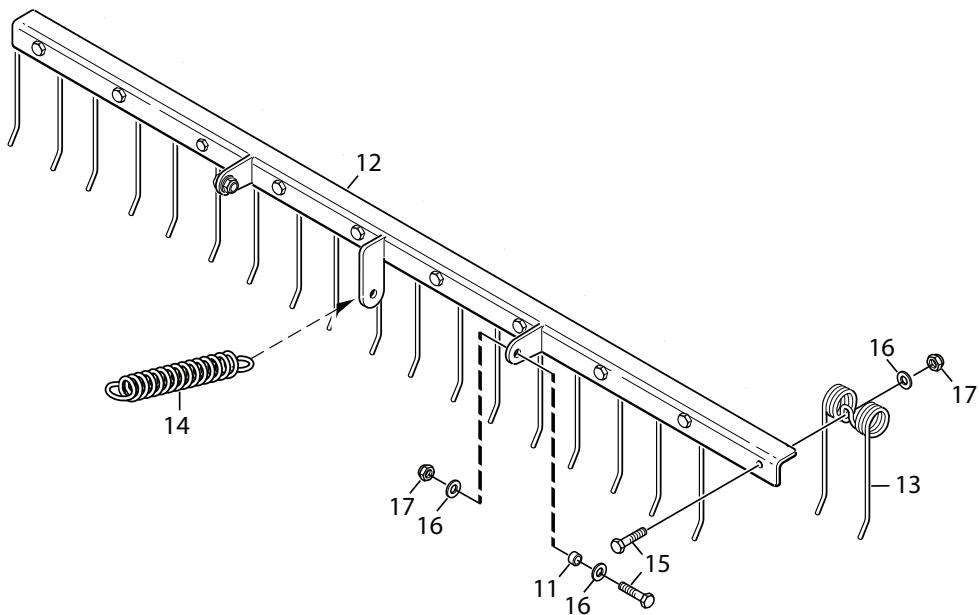

# ***RAKE TOOL 130 CM Park***

***13-3914-11 - Season 2015***

- Use GLOBAL GARDEN PRODUCT Genuine Spare Parts specified in the parts list for repair and/or replacement.
  - The contents described in the parts list may change due to improvement.
  - The drawings of the spare parts are only indicative and might not represent the part in question exactly.
  - The indications "right" - "left" - "front" - "rear" refer to the position of the operator when using the machine.
- When placing orders of parts for repair and/or replacement, make sure that the illustrated parts list is the one applying to the machine's year of manufacture, as shown on the identification plate attached to the machine.

*[www.stiga.com](http://www.stiga.com)*

13-3913-11

13-3914-11

Utgåva Issue 17 - 2015		Räfsa Rake tool			
Pos. Fig.	Antal Q.ty	Art nr Part No	Benämning	Description	Anmärkning Notes
11	2	1319-0646-01	Bussning	Bushing	13-3914-11
12	1	1319-0649-01	Svärd	Bar	13-3914-11 / 130 cm
13	10	1319-0647-01	FjäderSprint (För 13-3914-11)	Rake Spring	13-3914-11
14	1	1319-0645-01	Dragfjäder	Tow Spring	13-3914-11
15	12	9997-1025-16	Skruv	Screw	13-3914-11
16	14	9699-0035-02	Bricka	Washer	13-3914-11
17	12	9747-1031-02	Mutter	Nut	13-3914-11