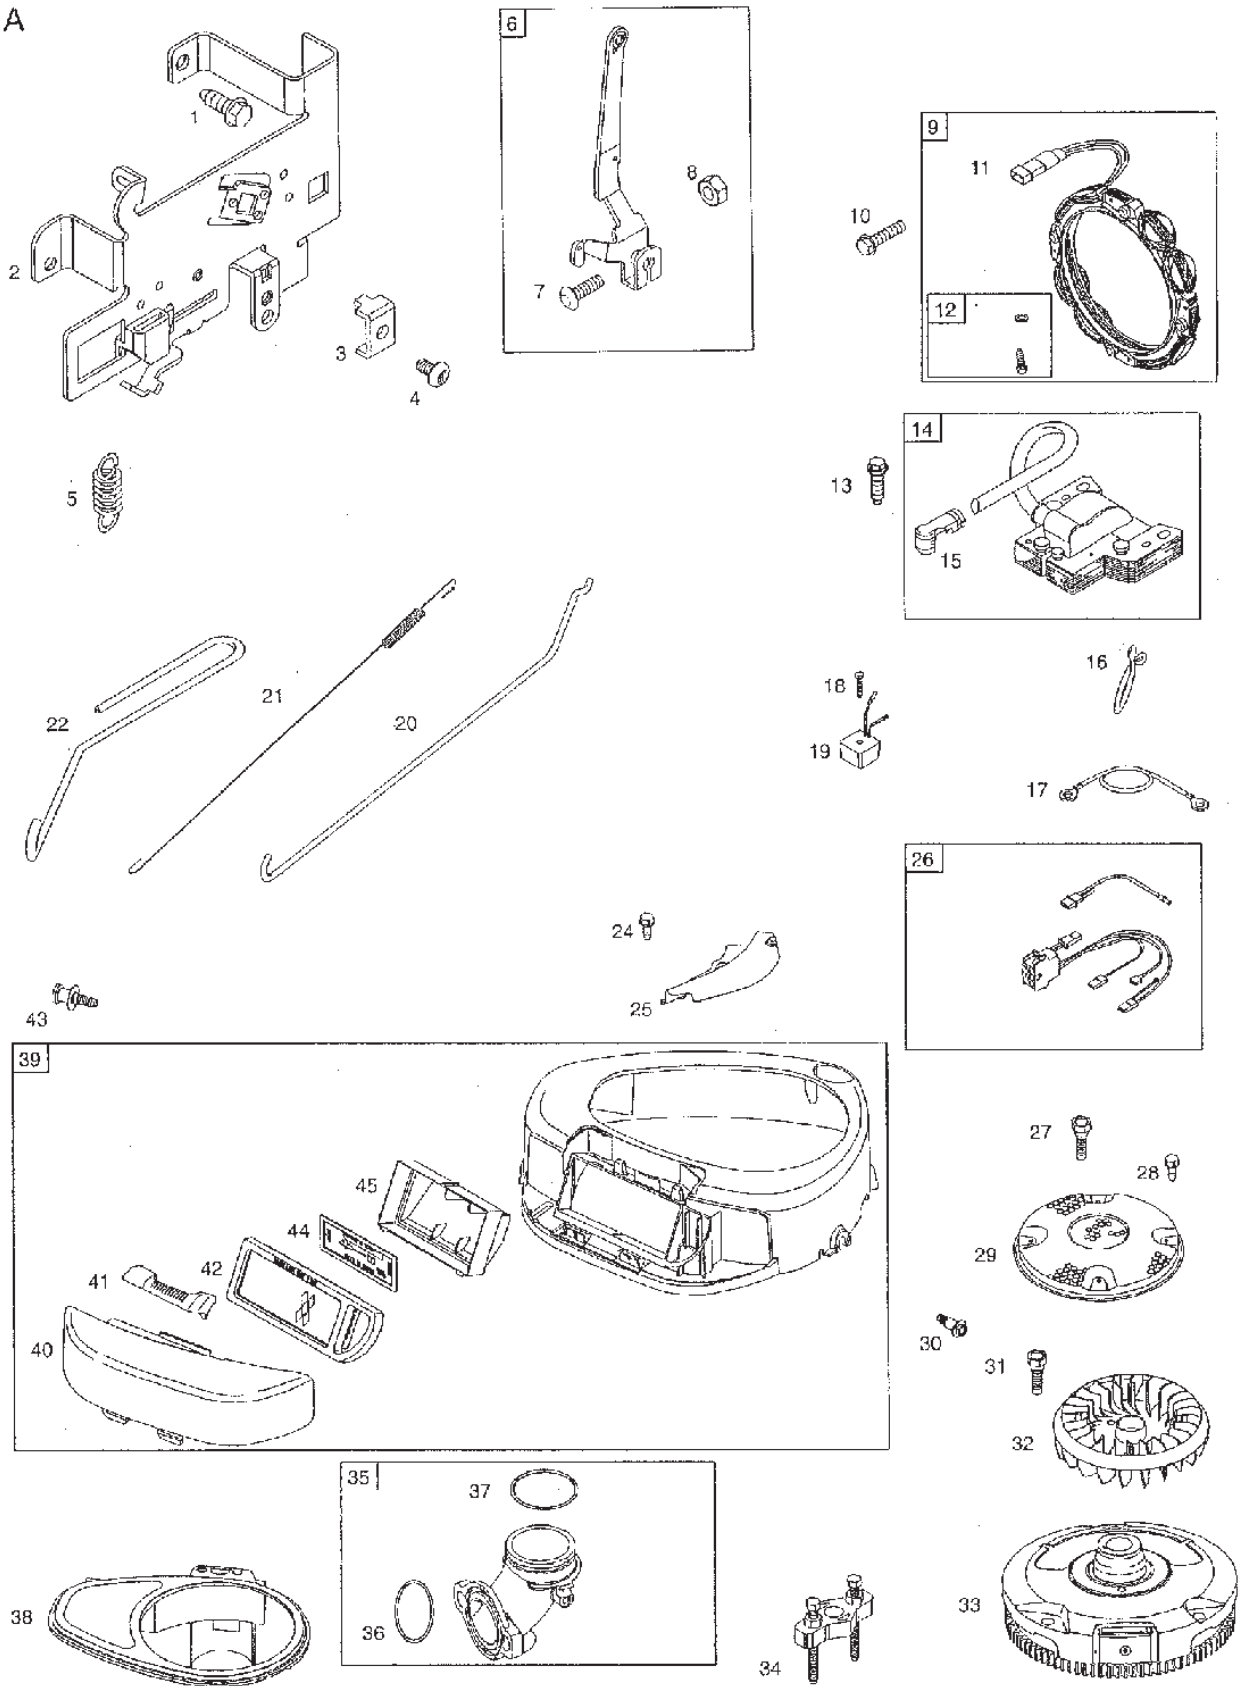

A

Utgåva Issue 20 - 2015		Regulator (A) Fläkthus (A)		Governor (A) Blower Housing (A)	
Pos. Fig.	Antal Q.ty	Art nr Part No	Benämning	Description	Anmärkning Notes
1	2	691693	Skruv	Screw	
2	1	694042	Fäste	Control Bracket	
3	1	691024	Clamp	Clamp	
4	1	690804	Skruv	Screw	
5	1	690480	Regulatorfjäder	Governor Spring	
5	1	691795	Regulatorfjäder	Governor Spring	21A907-0113
6	1	691374	Governor lever	Governor lever	
7	1	691119	Bult	Bolt	
8	1	691251	Mutter	Nut	
9	1	696457	Generator	Alternator	
10	4	691183	Skruv	Screw	
11	1	393537	Anslutning	Connector	
12	1	698516	Bricka	Washer	
13	2	691061	Skruv	Screw	
14	1	492341	Armature magneto	Armature magneto	
15	1	493880	Terminal	Terminal	
16	1	694123	Wire clip	Wire clip	
17	1	697089	Stop wire	Stop wire	
18	1	697088	Skruv	Screw	
19	1	691188	Regulator	Regulator	
20	1	691841	Governor link	Governor link	
21	1	691842	Fjäder	Spring	
22	1	691840	Choke link	Choke link	
24	2	691003	Skruv	Screw	
25	1	697352	Guard	Guard	
26	1	698329	Kabelhärva	Wiring harness	
27	1	698139	Skruv	Screw	
28	4	697897	Skruv	Screw	
29	1	697133	Roterande skydd	Rotating screen	
30	2	697102	Skruv	Screw	
31	2	690372	Skruv	Screw	
32	1	699044	Fan	Fan	
33	1	698282	Flywheel	Flywheel	
34	1	19203	Avdragare	Puller	
35	1	697122	Insugningsrör	Intake elbow	
36	1	691917	O-ring	O-ring	
37	1	697123	O-ring	O-ring	
38	1	698368	Trim plate	Trim plate	
39	1	697870	Blower housing	Blower housing	
40	1	697420	Cover	Cover	
41	1	697419	Spärr	Latch	
42	1	698413	Lufffilter	Air Cleaner Filter	
43	1	697103	Skruv	Screw	
44	1	697292	Förfilter	Pre-cleaner filter	
45	1	697155	Retainer	Retainer