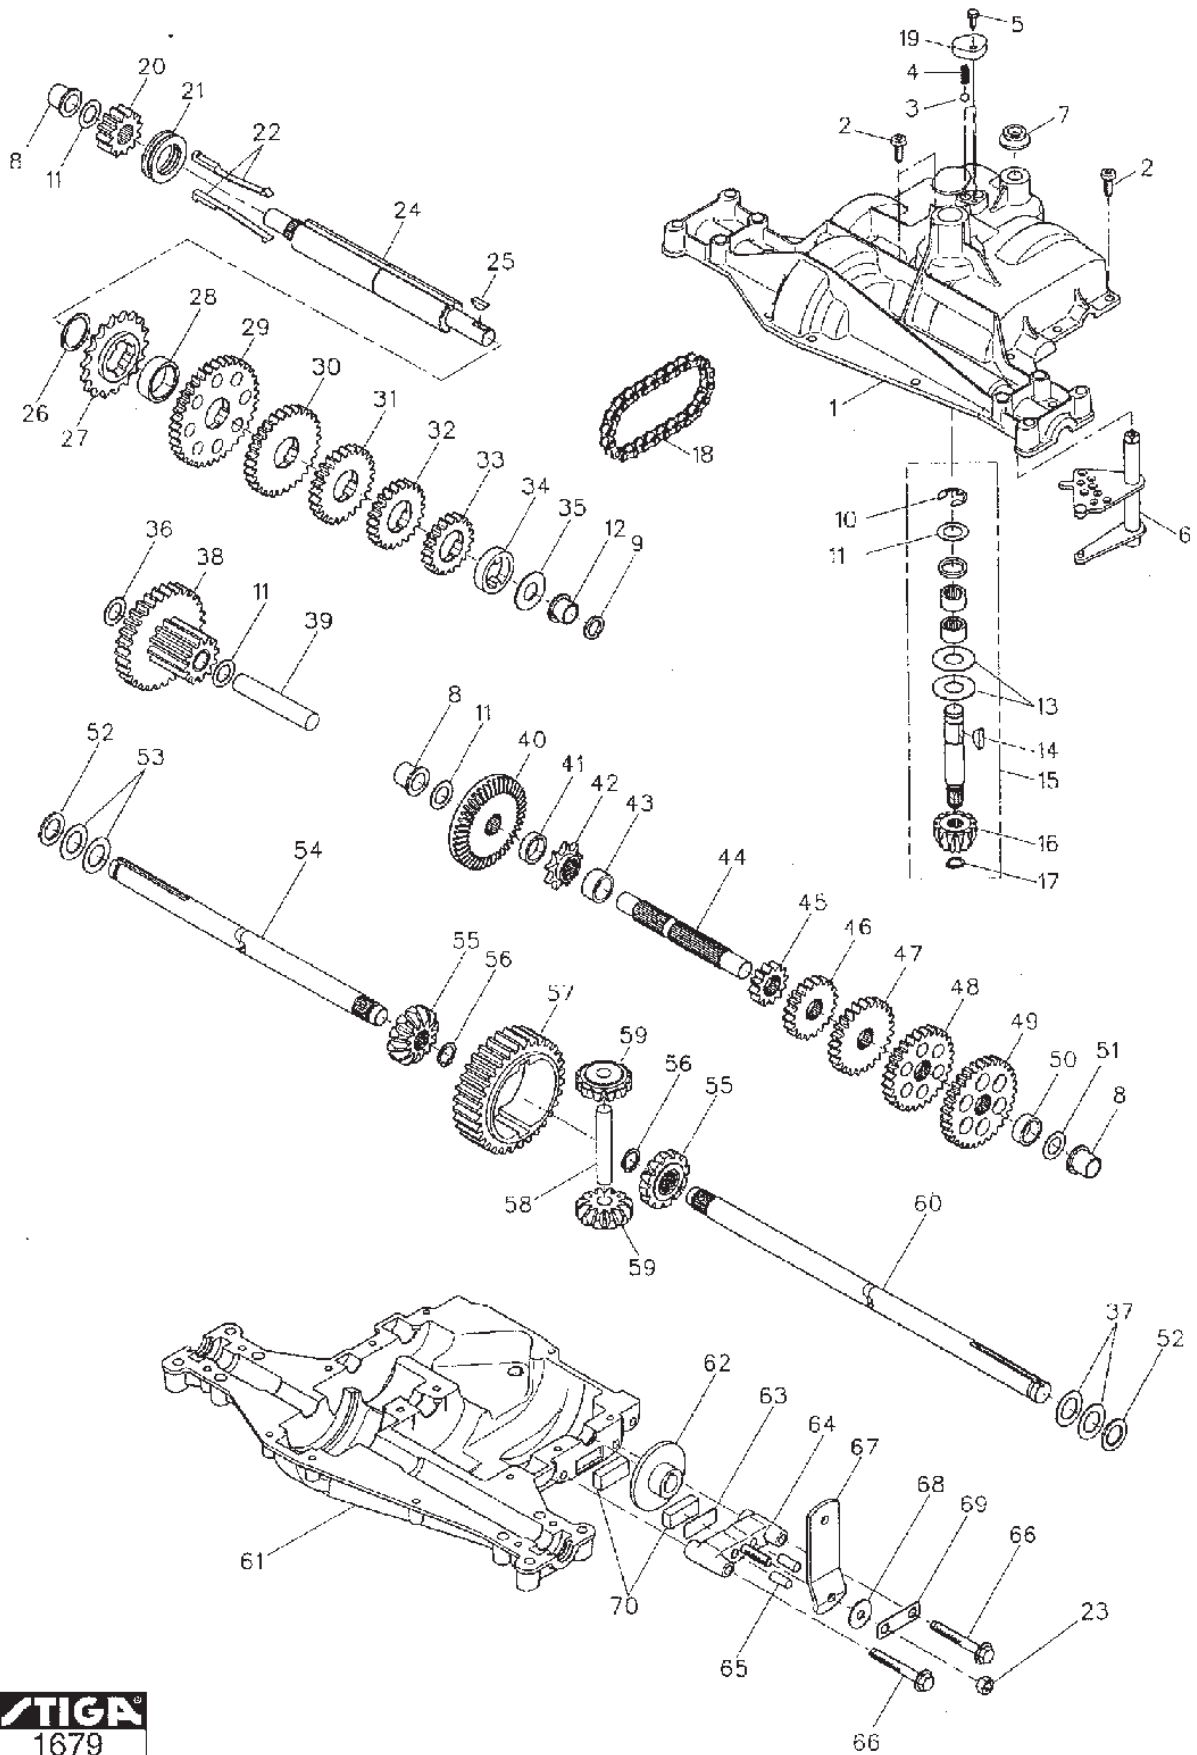

Utgåva Issue 20 - 2015		Transaxel		Transmission	
Pos. Fig.	Antal Q.ty	Art nr Part No	Benämning	Description	Anmärkning Notes
0	1	1134-5281-01	Transaxel (Dana 4360-197)	Transaxle (Dana 4360-197)	/4360-197/
1	1	F000-7033-00	Hus-Övre	Housing-Upper	/4360-197/
2	16	F000-1919-00	Skruv	Screw	
3	2	F000-5947-00	Kula	Detent Ball	
4	2	F000-5948-00	Fjäder	Spring, Detent	
5	1	F084-0052-00	Skruv	Screw	/4360-197/
6	1	F000-6517-00	Växelförare	Assy, Kit, Shifter	/4360-197/
7	1	F000-7010-00	Hylsa	V-Ring	/4360-197/
8	3	F000-5510-00	Flänslager	Bearing, Flange	
9	1	F000-5508-00	Tätningring	Seal, Oil	/4360-197/
10	1	F000-1106-00	Lasring	Ring, Retaining	/4360-197/
11	4	F000-4689-00	Sats-Shims	Assy, Kit, Shim, .625 Shaft	
12	1	F000-5511-00	Flänslager	Bearing, Flange	/4360-197/
13	2	F000-3876-00	Bricka	Washer	
14	1	F000-1746-00	Woodruffkil	Woodruff Key	/4360-197/
15	1	F000-6205-00	Ingaende Axel Kpl	Input Shaft Assy	/4360-197/
16	1	F000-5620-00	Drev	Pinion, Bevel, 12T	12T/4360-197/
17	1	F000-3624-00	Lasring	Ring, Retaining	/4360-197/
18	1	F000-3625-00	Kedja	Chain, 24 Pitches	24 link/4360-197/
19	1	F000-5950-00	Lock	Cover, Detent	/4360-197/
20	1	F000-5627-00	Drev 12T	Gear, Spur, 12T	12T/4360-197/
21	1	F000-5303-00	Hylsa	Collar, Clutch	/4360-197/
22	1	F000-4758-00	Sats-Kilar	Assy, Kit, Clutch Keys	/4360-197/
23	1	F000-3847-00	Mutter	Nut	/4360-197/
24	1	F000-5737-00	Mellanaxel	Shaft, Intermediate	/4360-197/
25	1	F000-1375-00	Woodruffkil	Woodruff Key	/4360-197/
26	1	F000-3627-00	Lasring	Ring, Retaining	/4360-197/
27	1	F000-3830-00	Kedjehjul 18T	Sprocket, 18T	18T/4360-197/
28	1	F000-3841-00	Distans	Spacer	/4360-197/
29	1	F000-5365-00	Drev 37T	Gear, Spur, 37T	37T/4360-197/
30	1	F000-3867-00	Drev 30T	Gear, Spur 30T	30T/4360-197/
31	1	F000-3783-00	Drev 25T	Gear, Spur 25T	25T/4360-197/
32	1	F000-3869-00	Drev 22T	Gear, Spur 22T	22T/4360-197/
33	1	F000-5202-00	Drev 19T	Gear, Spur, 19T	19T/4360-197/
34	1	F000-5027-00	Distans	Spacer	/4360-197/
35	1	F000-3628-00	Bricka	Washer	/4360-197/
36	1	F000-1425-00	Bricka	Washer	/4360-197/
37	1	F000-4691-00	Sats-Shims	Assy, Kit, Shim, .750 Shaft	/4360-197/
38	1	F000-6358-00	Drev 12T+30T	Assy, Gear, Comb., 12T & 30T	12T+30T/4360-197/
39	1	F000-3967-00	Axel	Shaft, Idler	/4360-197/
40	1	F000-7003-00	Drev 36T	Gear, Bevel, 36T	36T/4360-197/
41	1	F000-3630-00	Distans	Spacer	/4360-197/
42	1	F000-3645-00	Kedjehjul 9T	Sprocket, 9T	9T/4360-197/
43	1	F000-5016-00	Distans	Spacer	/4360-197/
44	1	F000-5015-00	Drivaxel	Drive Shaft	/4360-197/
45	1	F000-5364-00	Drev 12T	Gear, Spur, 12T	12T/4360-197/
46	1	F000-3866-00	Drev 20T	Gear, Spur 20T	20T/4360-197/
47	1	F000-3719-00	Drev 25T	Gear, Spur, 25T	25T/4360-197/
48	1	F000-3868-00	Drev 28T	Gear, Spur 28T	28T/4360-197/