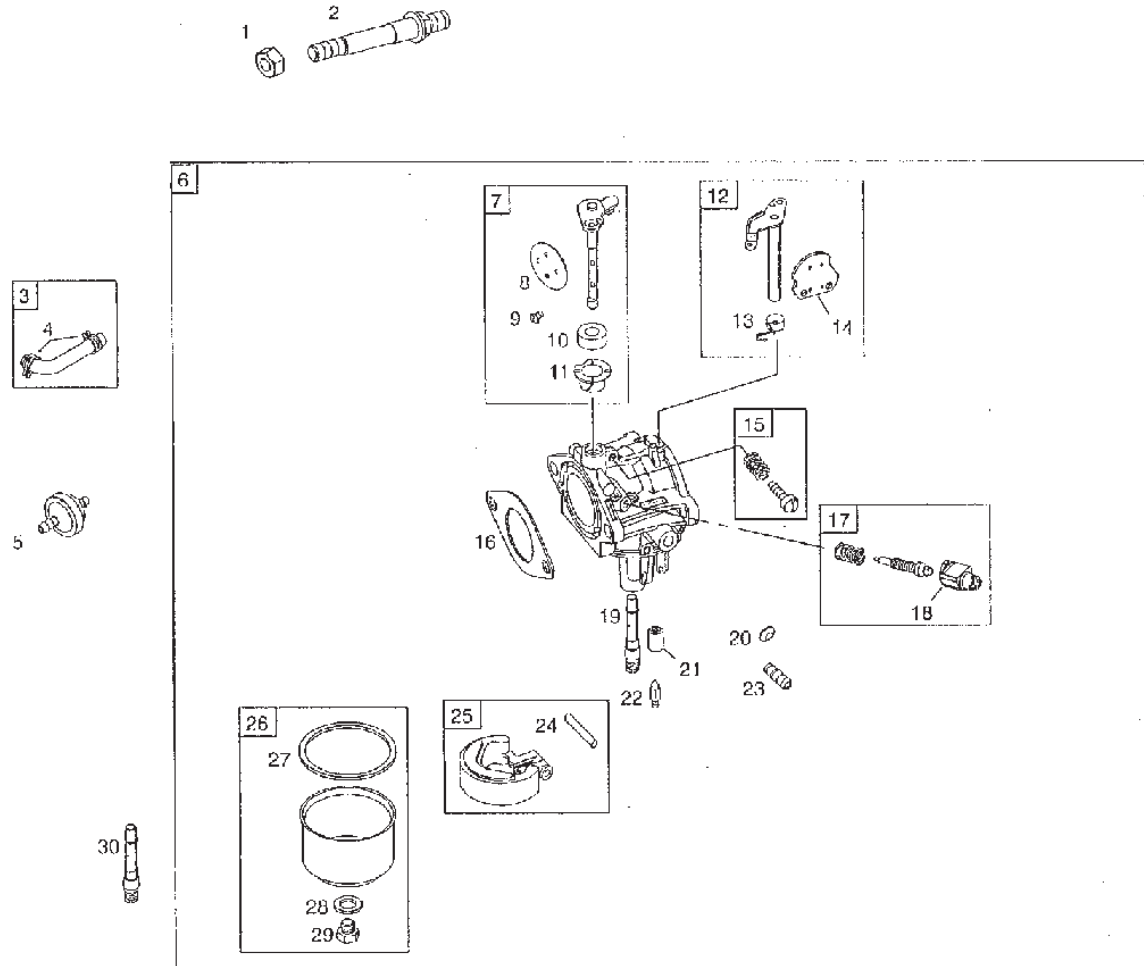

A

31 CARBURETOR OVERHAUL KIT			
16	22	27	10
11	21	19	32
9	20	26	33
24