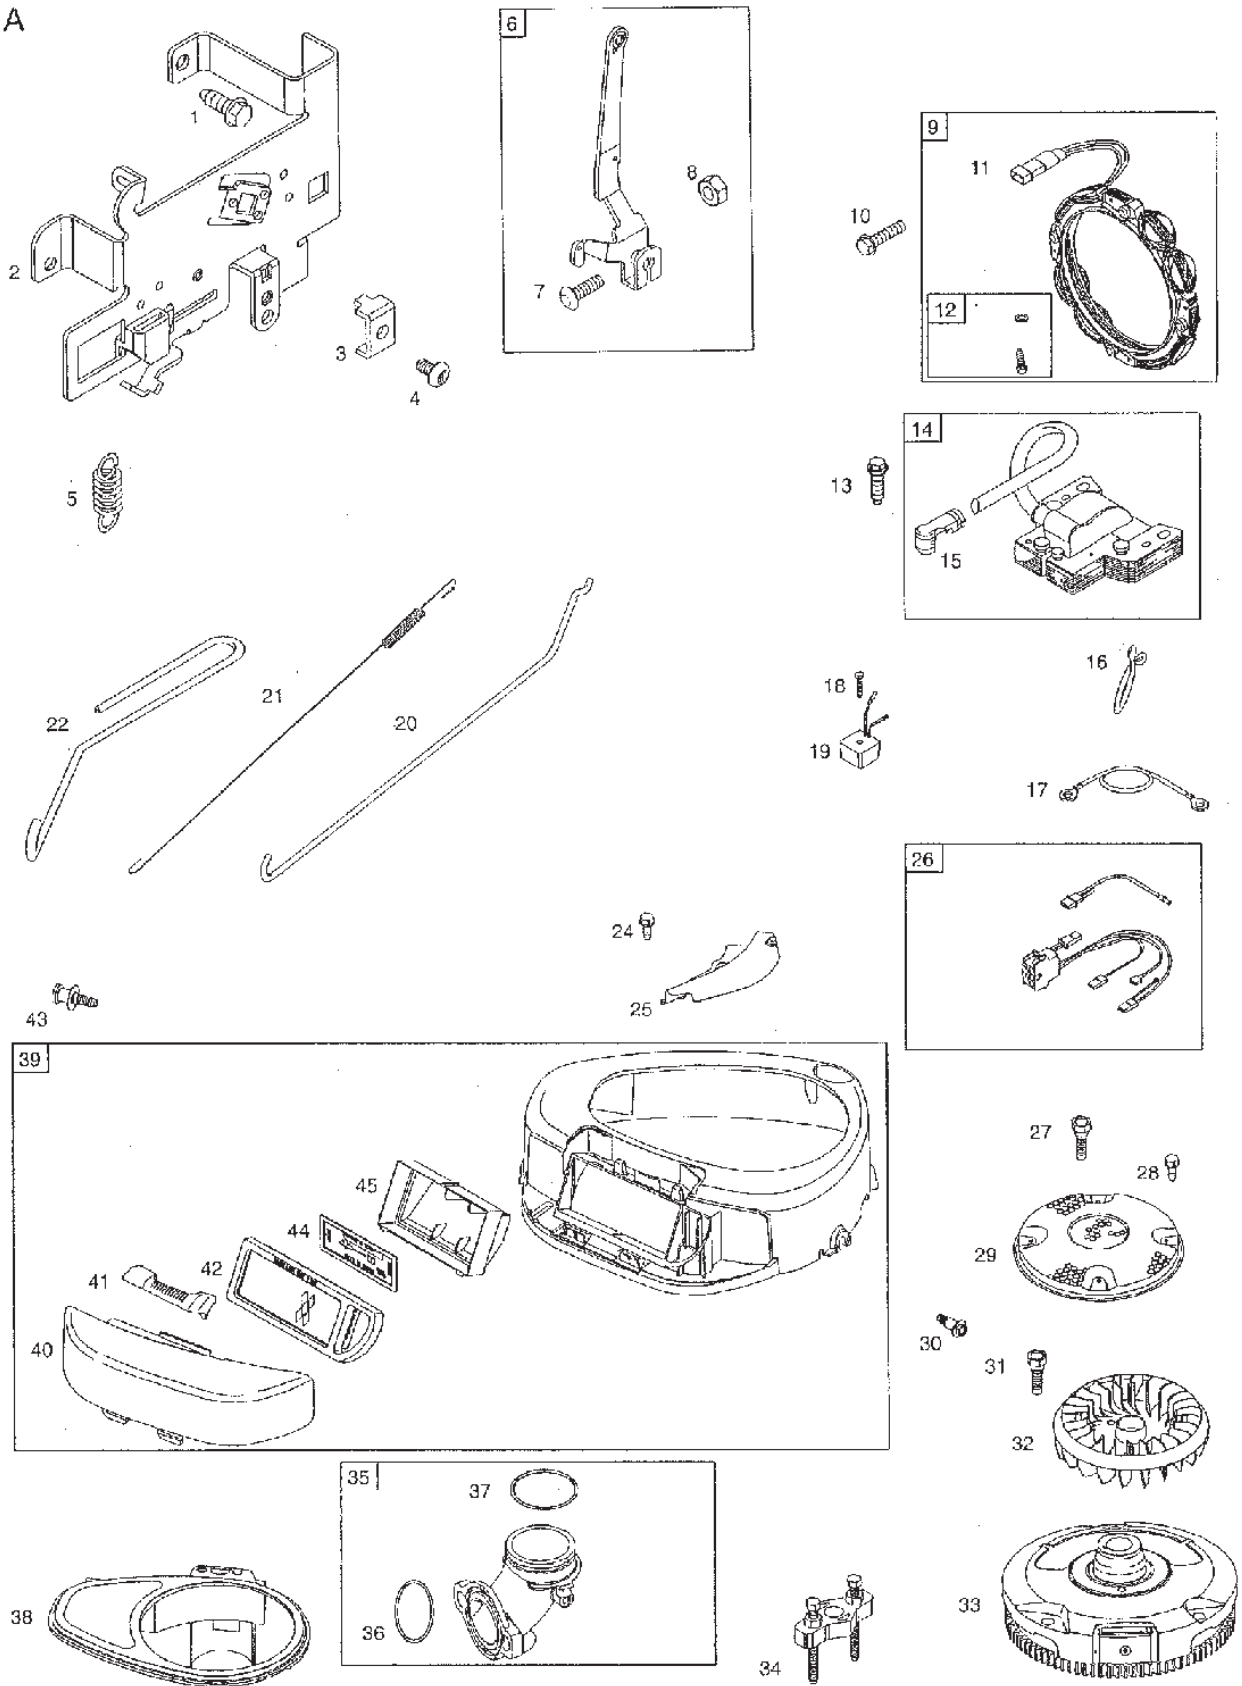

A

Utgåva Issue 20 - 2015		Regulator (A) Fläkthus (A)		Governor (A) Blower Housing (A)	
Pos. Fig.	Antal Q.ty	Art nr Part No	Benämning	Description	Anmärkning Notes
1	2	691693	Skruv	Screw	
2	1	694042	Fäste	Control Bracket	
3	1	691024	Clamp	Clamp	
4	1	690804	Skruv	Screw	
5	1	690480	Regulatorfjäder	Governor Spring	
5	1	691795	Regulatorfjäder	Governor Spring	21A907-0113
6	1	691374	Governor lever	Governor lever	
7	1	691119	Bult	Bolt	
8	1	691251	Mutter	Nut	
9	1	696457	Generator	Alternator	
10	4	691183	Skruv	Screw	
11	1	393537	Anslutning	Connector	
12	1	698516	Bricka	Washer	
13	2	691061	Skruv	Screw	
14	1	492341	Armature magneto	Armature magneto	
15	1	493880	Terminal	Terminal	
16	1	694123	Wire clip	Wire clip	
17	1	697089	Stop wire	Stop wire	
18	1	697088	Skruv	Screw	
19	1	691188	Regulator	Regulator	
20	1	691841	Governor link	Governor link	
21	1	691842	Fjäder	Spring	
22	1	691840	Choke link	Choke link	
24	2	691003	Skruv	Screw	
25	1	697352	Guard	Guard	
26	1	698329	Kabelhärva	Wiring harness	
27	1	698139	Skruv	Screw	
28	4	697897	Skruv	Screw	
29	1	697133	Roterande skydd	Rotating screen	
30	2	697102	Skruv	Screw	
31	2	690372	Skruv	Screw	
32	1	699044	Fan	Fan	
33	1	698282	Flywheel	Flywheel	
34	1	19203	Avdragare	Puller	
35	1	697122	Insugningsrör	Intake elbow	
36	1	691917	O-ring	O-ring	
37	1	697123	O-ring	O-ring	
38	1	698368	Trim plate	Trim plate	
39	1	697870	Blower housing	Blower housing	
40	1	697420	Cover	Cover	
41	1	697419	Spärr	Latch	
42	1	698413	Luftfilter	Air Cleaner Filter	
43	1	697103	Skruv	Screw	
44	1	697292	Förfilter	Pre-cleaner filter	
45	1	697155	Retainer	Retainer