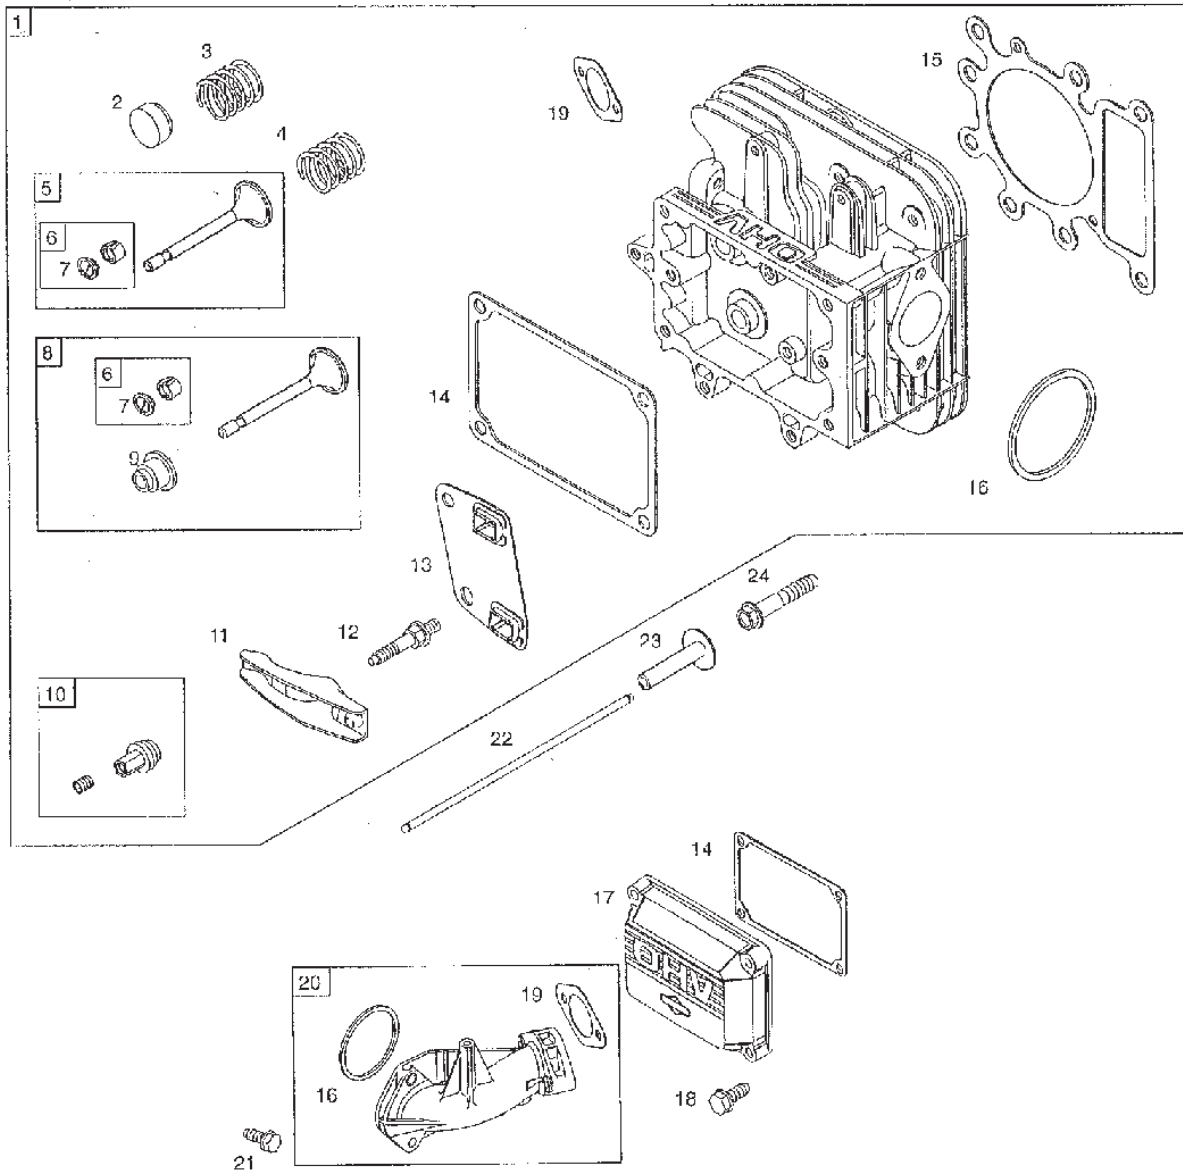

A

Utgåva Issue 20 - 2015		Topplöck (A)		Cylinder Head (A)	
Pos. Fig.	Antal Q.ty	Art nr Part No	Benämning	Description	Anmärkning Notes
1	1	697396	Topplöck	Cylinder Head	21A907-0113
2	1	691843	Valve cap	Valve cap	21A907-0113
3	1	691279	Valve spring	Valve spring	21A907-0113
4	1	691279	Valve spring	Valve spring	21A907-0113
5	1	495856	Valve-exhaust	Valve-exhaust	21A907-0113
6	2	499586	Valve keeper	Valve keeper	21A907-0113
7	2	690964	Valve retainer	Valve retainer	21A907-0113
8	1	495857	Valve-intake	Valve-intake	21A907-0113
9	1	690968	Valve seal	Valve seal	21A907-0113
10	2	691986	Vipparmsjustering	Rocker arm adjuster	21A907-0113
11	2	691751	Vipparm	Rocker arm	21A907-0113
12	2	691095	Stud	Stud	21A907-0113
13	1	690822	Stötstangsstyrning	Push rod guide	21A907-0113
14	1	272475	Packning	Gasket	21A907-0113
15	1	273280	Topplöckspackning	Cylinder head gasket	21A907-0113
16	1	692138	O-ring	O-ring	21A907-0113
17	1	692492	Ventilkapa	Rocker cover	21A907-0113
18	4	691108	Skruv	Screw	21A907-0113
19	1	692137	Packning	Gasket	21A907-0113
20	1	697361	Insugningsrör	Intake Manifold	21A907-0113
21	2	691148	Skruv	Screw	21A907-0113
22	1	697394	Stötstang (insug)	Push rod (intake)	21A907-0146
22	1	697395	Stötstang (utblas)	Push rod (exhaust)	21A907-0113
23	2	690564	Valve tappet	Valve tappet	21A907-0113
24	8	690360	Skruv	Screw	21A907-0113