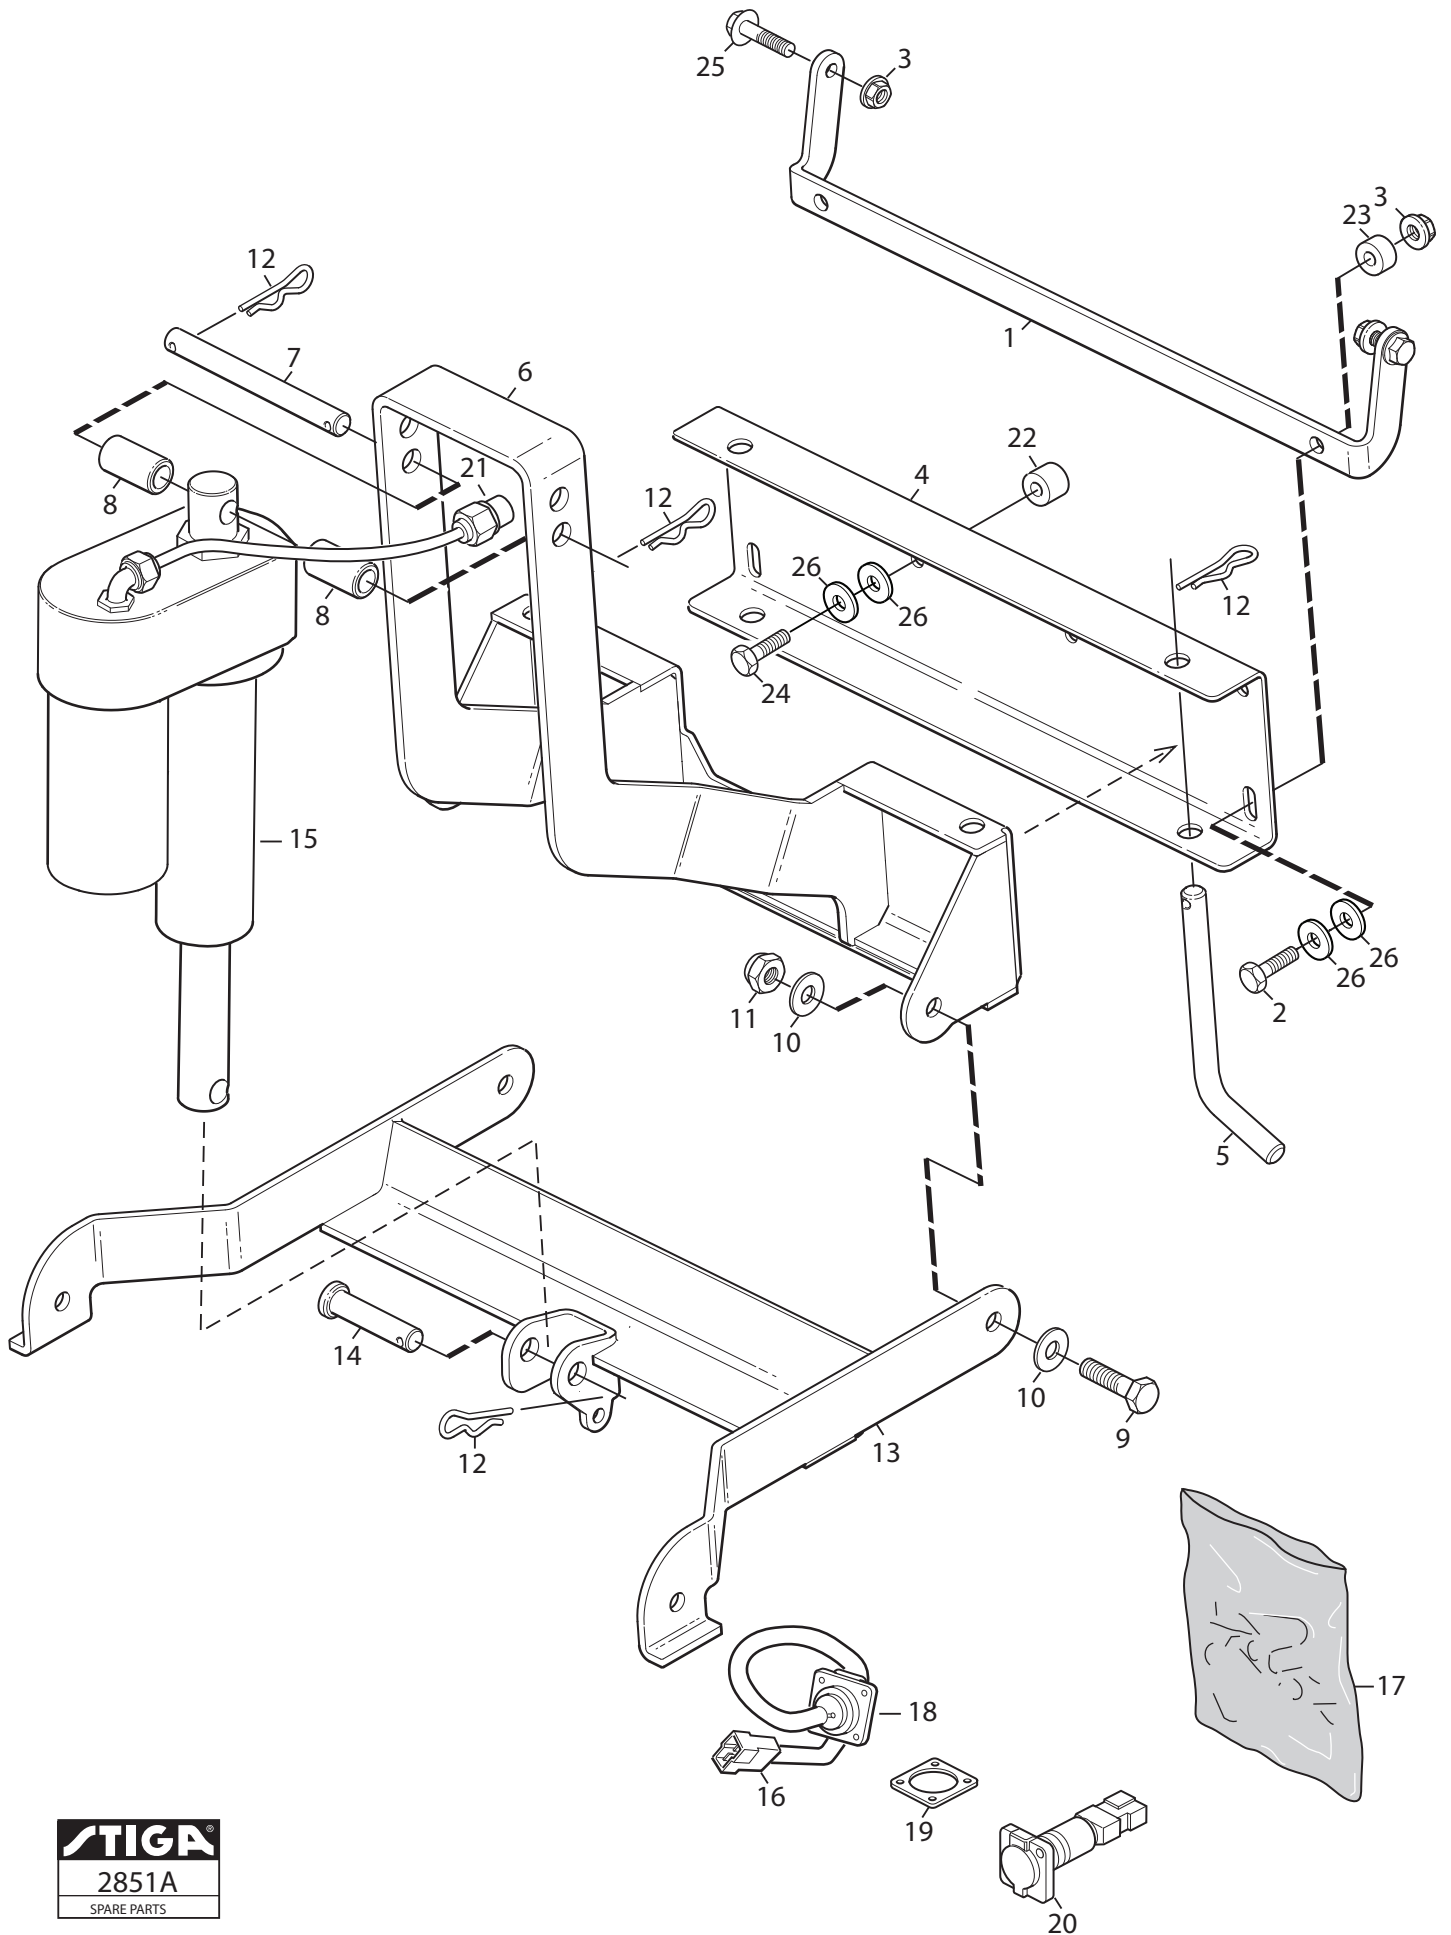

**Reservdelskatalog
Parts Catalogue**

REAR TOOL LIFT, ELECTRIC

13-3919-11 - Season 2015

- Use GLOBAL GARDEN PRODUCT Genuine Spare Parts specified in the parts list for repair and/or replacement.
 - The contents described in the parts list may change due to improvement.
 - The drawings of the spare parts are only indicative and might not represent the part in question exactly.
 - The indications "right" - "left" - "front" - "rear" refer to the position of the operator when using the machine.
- When placing orders of parts for repair and/or replacement, make sure that the illustrated parts list is the one applying to the machine's year of manufacture, as shown on the identification plate attached to the machine.

www.stiga.com

Utgåva Issue 2012-11		Bildnr Picture No 2851		BAKRE REDKSAPSLYFT ART.NR 13-3919-11 until batch number 091152014		REAR TOOL LIFT ART. NO 13-3919-11		Sida Page 2	
Pos. Fig.	Antal/Quantity				Art nr Part No	Benämning	Description	Sats Kit	Anmärkning Notes
	3919								
1	1				1319-0670-01	Stag	Bracket		Not illustrated
2	4				9945-0816-16	Skruv.....	Screw.....		
3	4				9739-0831-22	Mutter	Nut.....		
4	1				1319-0671-01	Fäste.....	Bracket		
5	1				1319-0676-01	Sprint	Pin		
6	1				1319-0669-01	Fäste.....	Attachment.....		
7	1				1319-0673-01	Axel	Shaft		
8	2				1319-0674-01	Hylsa.....	Bushing		
9	2				9997-1235-16	Skruv.....	Screw.....		
10	2				9699-0037-02	Bricka	Washer.....		
11	2				9747-1232-02	Mutter	Washer.....		
12	3				9598-0001-02	Hårnålssprint.....	Cotter pin		
13	1				1319-0668-01	Fäste.....	Attachment.....		
14	1				1319-0675-01	Axel	Shaft		
15	1				1319-0678-01	Ställdon.....	Actuator.....		
16	1				1319-0677-01	Förlängningskabel	Extension cable.....		
17	1				1319-0672-01	Skuvpåse.....	Bag of screw		