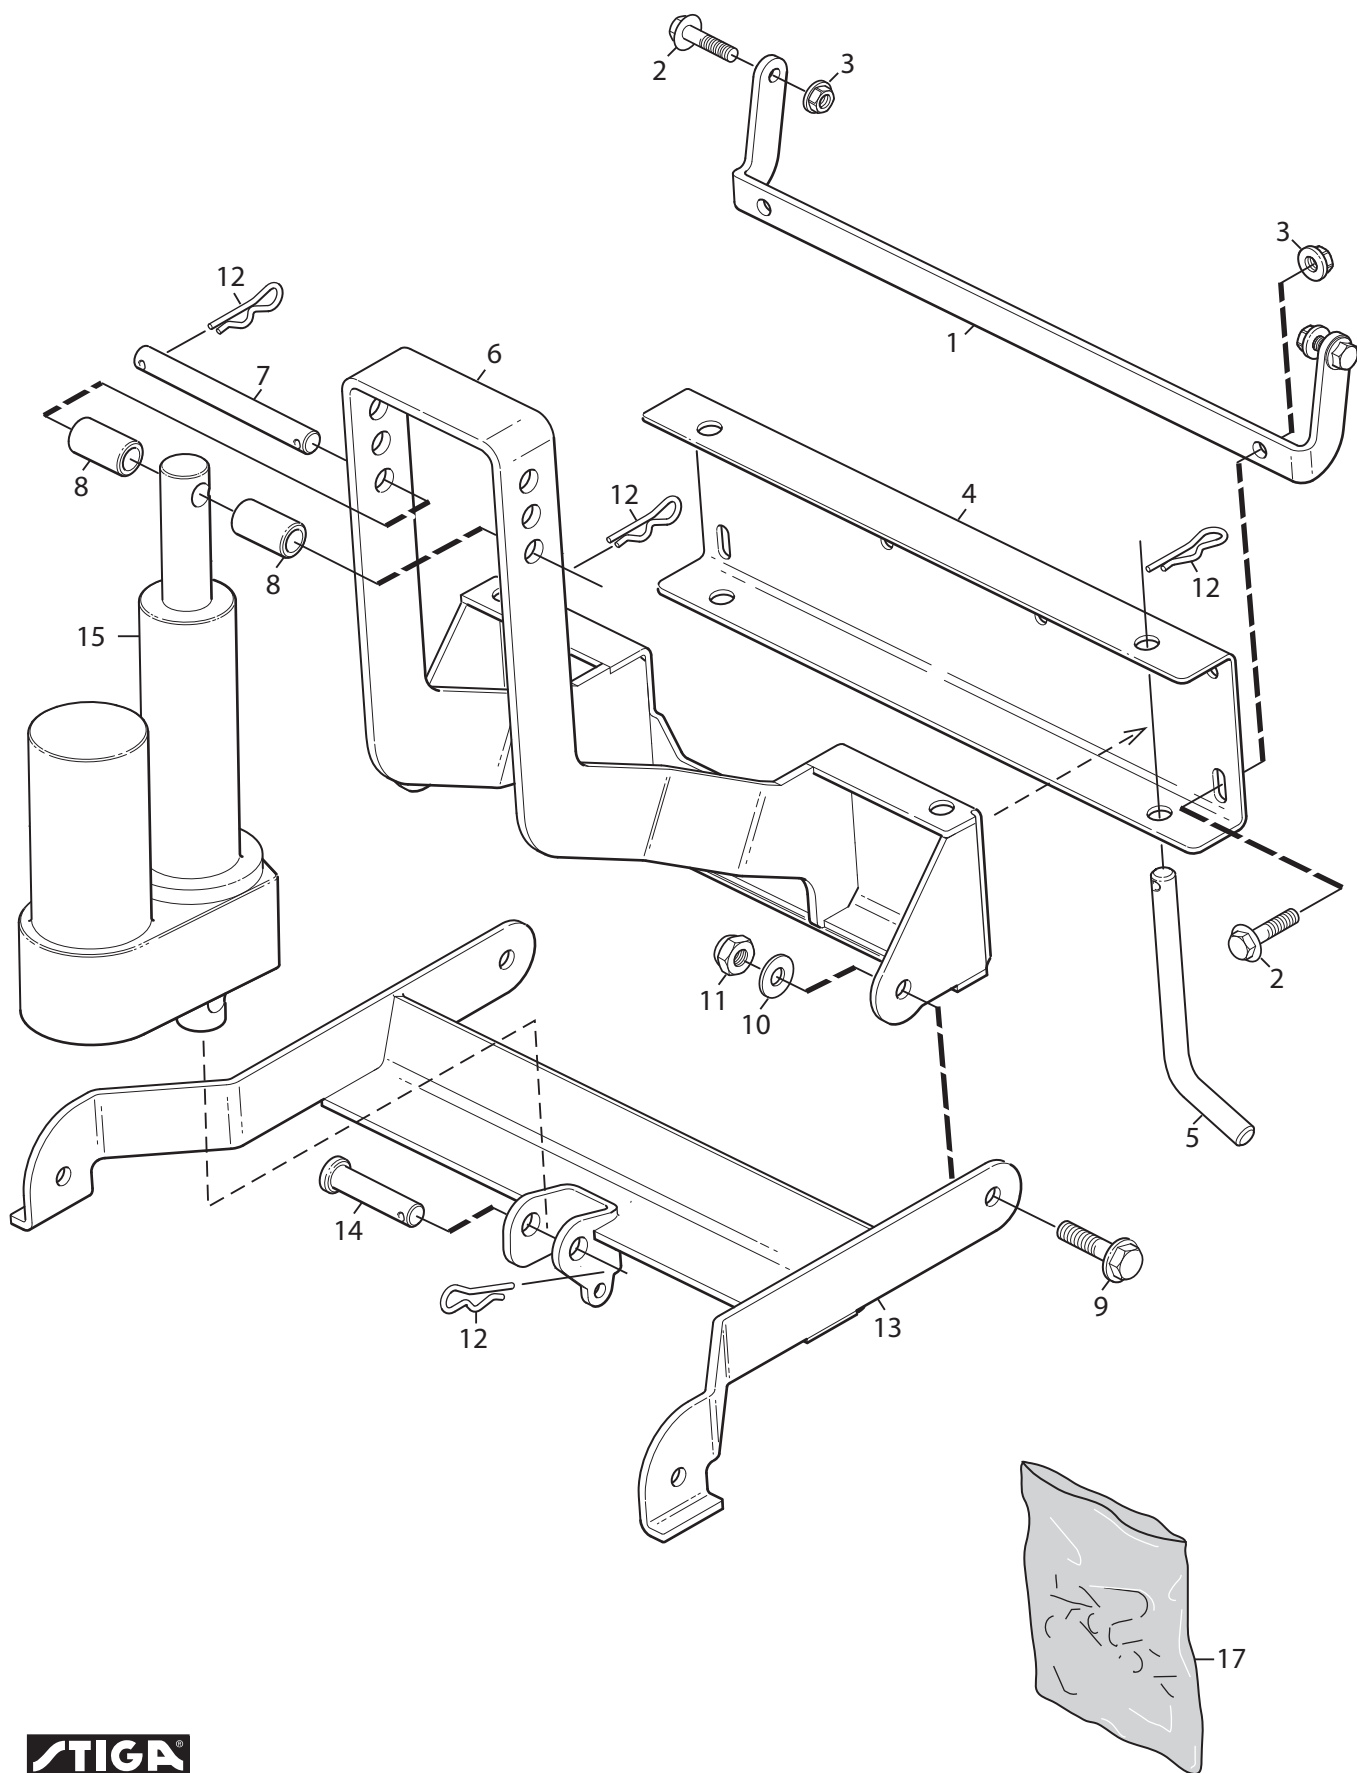

**Reservdelskatalog
Parts Catalogue**

REAR TOOL LIFT, ELECTRIC

13-3919-11 - Season 2015

- Use GLOBAL GARDEN PRODUCT Genuine Spare Parts specified in the parts list for repair and/or replacement.
 - The contents described in the parts list may change due to improvement.
 - The drawings of the spare parts are only indicative and might not represent the part in question exactly.
 - The indications "right" - "left" - "front" - "rear" refer to the position of the operator when using the machine.
- When placing orders of parts for repair and/or replacement, make sure that the illustrated parts list is the one applying to the machine's year of manufacture, as shown on the identification plate attached to the machine.

www.stiga.com

Utgåva Issue 2012-11		Bildnr Picture No 2851		BAKRE REDKSAPSLYFT ART.NR 13-3919-11 until batch number 091152014		REAR TOOL LIFT ART. NO 13-3919-11		Sida Page 2	
Pos. Fig.	Antal/Quantity				Art nr Part No	Benämning	Description	Sats Kit	Anmärkning Notes
	3919								
1	1				1319-0670-01	Stag	Bracket		Not illustrated
2	4				9945-0816-16	Skruv.....	Screw.....		
3	4				9739-0831-22	Mutter	Nut.....		
4	1				1319-0671-01	Fäste.....	Bracket		
5	1				1319-0676-01	Sprint	Pin		
6	1				1319-0669-01	Fäste.....	Attachment.....		
7	1				1319-0673-01	Axel	Shaft		
8	2				1319-0674-01	Hylsa.....	Bushing		
9	2				9997-1235-16	Skruv.....	Screw.....		
10	2				9699-0037-02	Bricka	Washer.....		
11	2				9747-1232-02	Mutter	Washer.....		
12	3				9598-0001-02	Hårnålssprint.....	Cotter pin		
13	1				1319-0668-01	Fäste.....	Attachment.....		
14	1				1319-0675-01	Axel	Shaft		
15	1				1319-0678-01	Ställdon.....	Actuator.....		
16	1				1319-0677-01	Förlängningskabel	Extension cable.....		
17	1				1319-0672-01	Skuvpåse.....	Bag of screw		