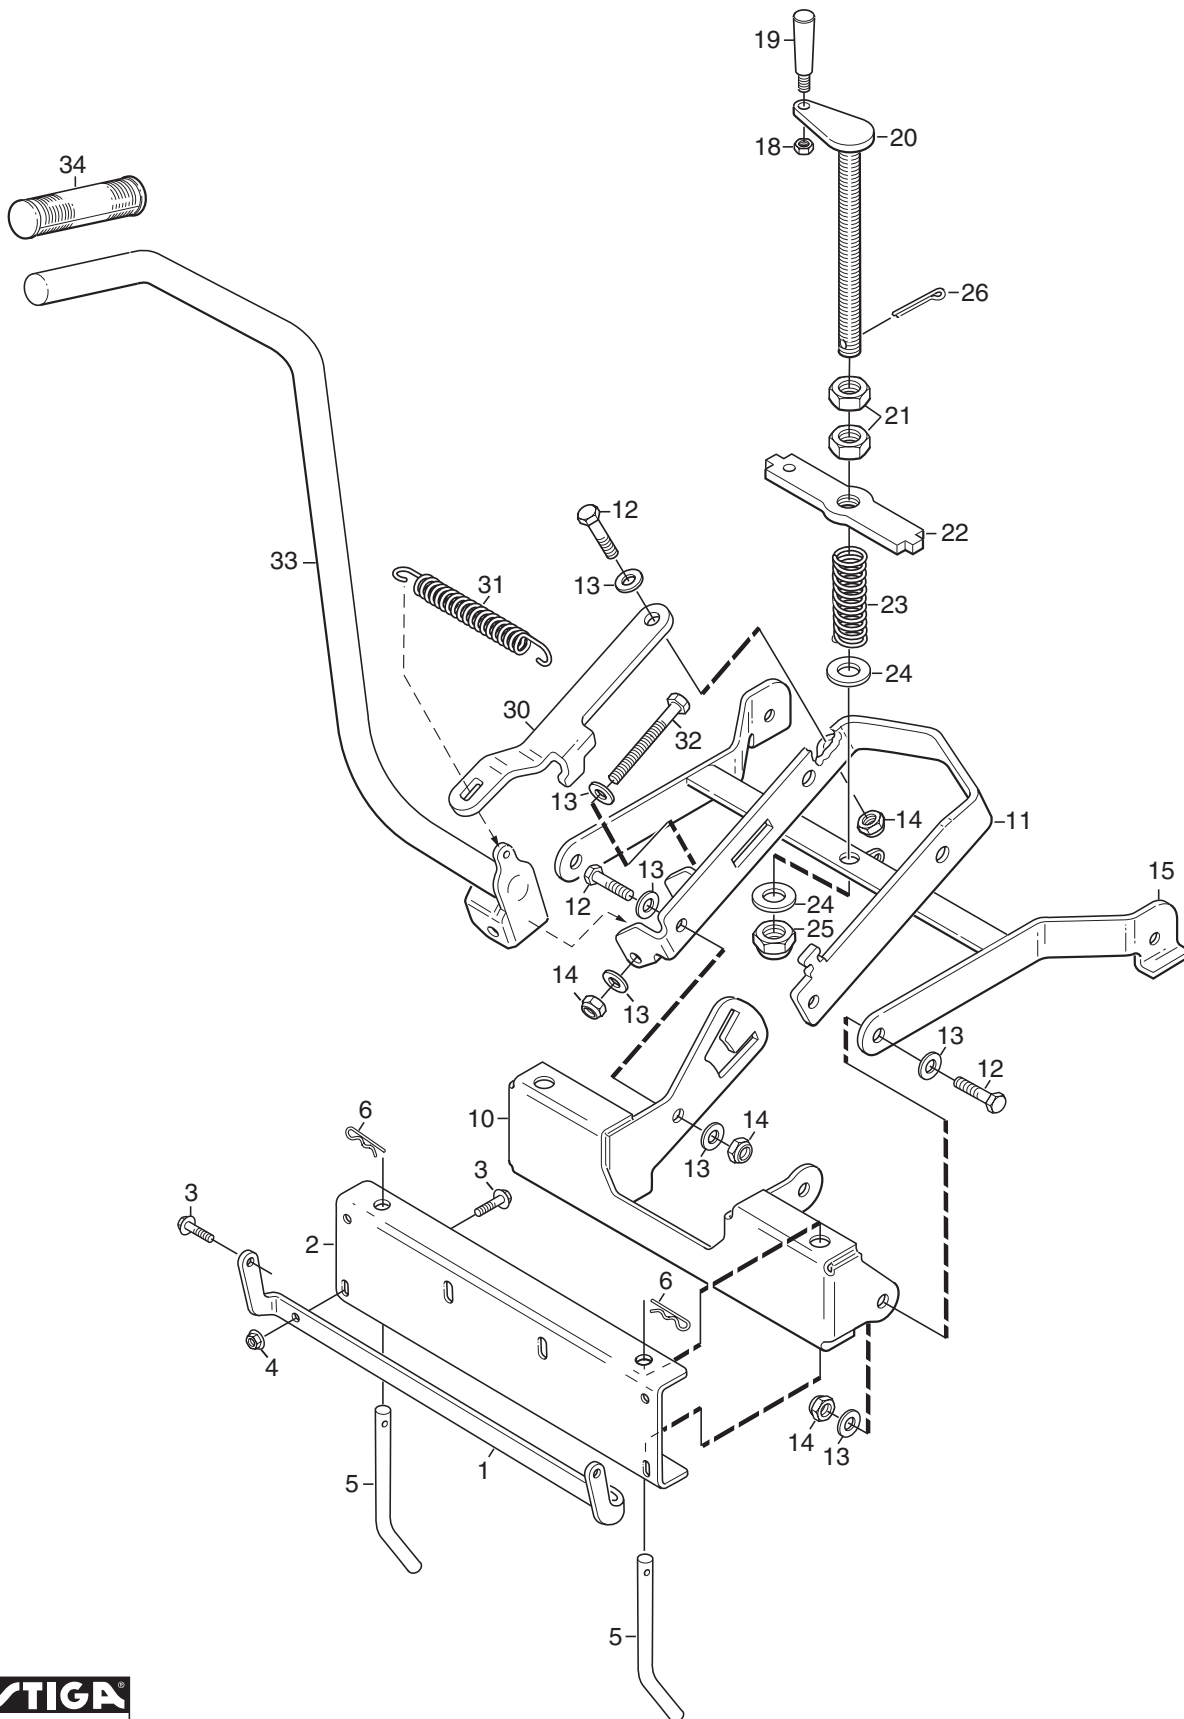

# **REAR TOOL LIFT Park - Manual**

**13-3909-11 - Season 2015**

- Use GLOBAL GARDEN PRODUCT Genuine Spare Parts specified in the parts list for repair and/or replacement.
  - The contents described in the parts list may change due to improvement.
  - The drawings of the spare parts are only indicative and might not represent the part in question exactly.
  - The indications "right" - "left" - "front" - "rear" refer to the position of the operator when using the machine.
- When placing orders of parts for repair and/or replacement, make sure that the illustrated parts list is the one applying to the machine's year of manufacture, as shown on the identification plate attached to the machine.

[www.stiga.com](http://www.stiga.com)

Utgåva Issue 17 - 2015		Bakre redskapslyft		Rear tool lift	
Pos. Fig.	Antal Q.ty	Art nr Part No	Benämning	Description	Anmärkning Notes
1	1	1319-0638-01	Stag	Stay	
2	1	1319-0639-01	U-Balk	U-Bar	
3	6	9959-0820-16	Skruv	Screw	
4	4	9739-0831-22	Mutter	Nut	
5	2	1319-0640-01	Stift	Pin	
6	2	9598-0001-02	Låsnål	Cotter Pin	
10	1	1319-0636-01	Balk	Attachment Bar	
11	1	1319-0635-01	U-Plat	U-Plate	
12	5	9997-1235-16	Skruv	Screw	
13	12	9699-0037-02	Bricka	Washer	
14	6	9747-1231-02	Mutter	Nut	
15	1	1319-0631-01	Fäste/Lyftarm	Lift Lever	
18	1	9799-0831-02	Mutter	Nut	
19	1	1319-0644-01	Vevhandtag	Crank Handle	
20	1	1319-0643-01	Inställningsvev	Adjusting Crank	
21	2	9787-1631-32	Mutter	Nut	
22	1	1319-0632-01	Plat	Plate	
23	1	1319-0629-01	Fjäder	Spring	
24	2	9699-0104-02	Bricka	Washer	
25	1	1319-0642-01	Mutter	Nut	
26	1	9599-0080-02	SaxSprint Sp 4*28	Cotter Pin	
30	1	1319-0634-01	Arm	Lever	
31	1	1319-0630-01	Dragfjäder	Tow Spring	
32	1	9997-1280-12	Skruv	Screw	
33	1	1319-0637-01	Handtagsrör	Handle Tube	
34	1	1319-0641-01	Axelhandtag	Handle Grip	
99	1	1319-0628-01	Skruvsats	Outfit, Screws	Inkl. pos 3-6