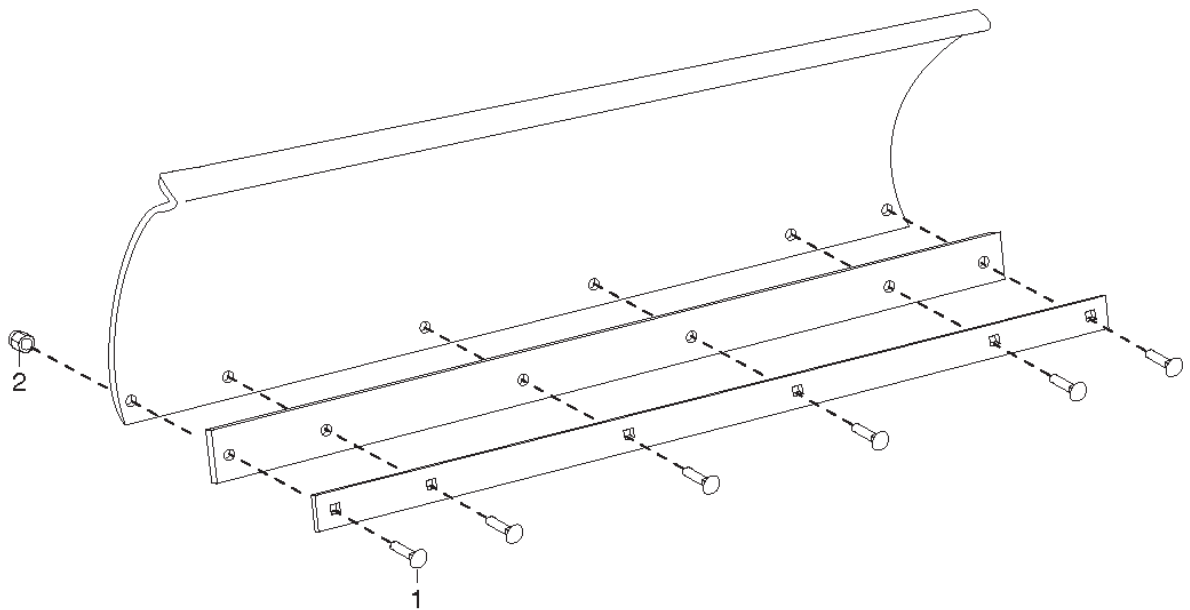

Utgåva Issue 17 - 2015		Gummiskrapskär Rubber scraper blade			
Pos. Fig.	Antal Q.ty	Art nr Part No	Benämning	Description	Anmärkning Notes
1	6	9899-3632-12	Skruv	Screw	
2	6	9743-3621-32	Mutter	Nut