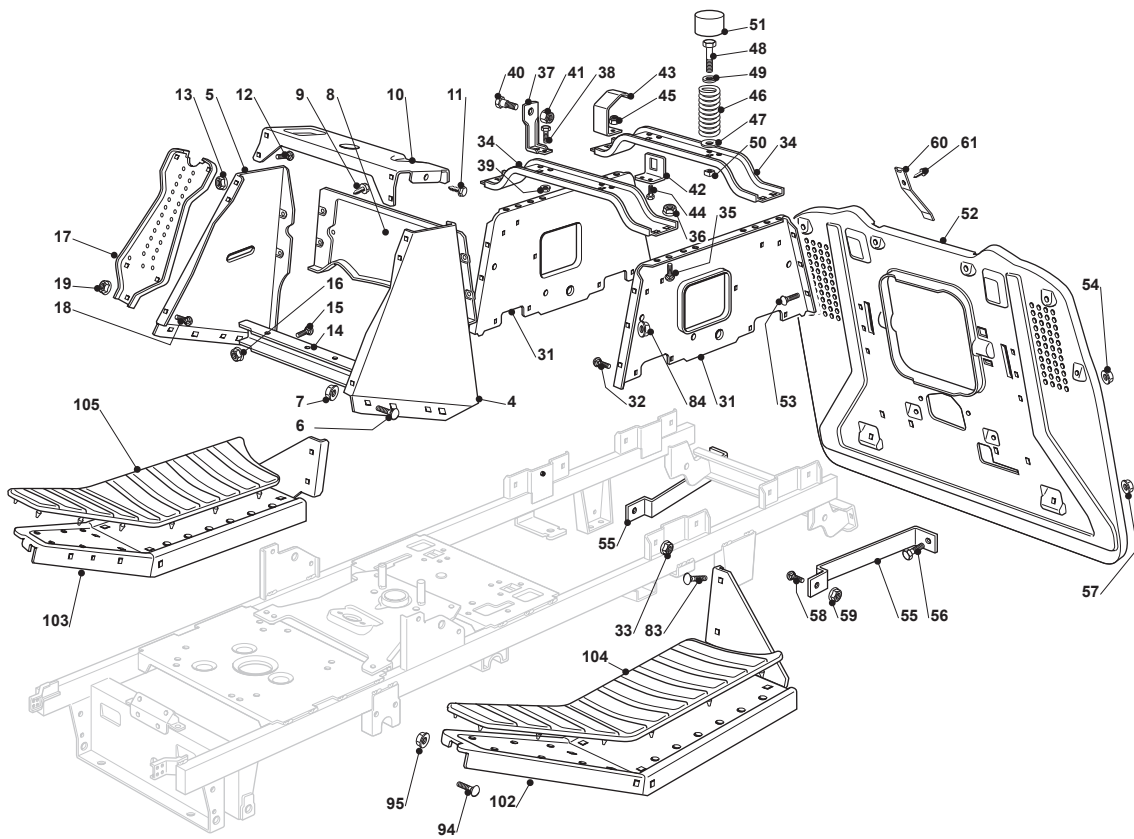

Utgåva Issue 13 - 2015		Kaross Chassis - High Version			
Pos. Fig.	Antal Q.ty	Art nr Part No	Benämning	Description	Anmärkning Notes
4	1	325785243/1	Panelfäste, vänster	Left Dashboard Support	
5	1	325785245/0	Panelstöd-hö	Right Dashboard Support	
6	4	112818690/0	Skruv	Screw	
7	4	112293201/0	Mutter	Nut	
8	1	382785151/1	Instrumentpanelhallare. bakre	Rear Dashboard Support	
9	4	112735110/0	Skruv	Screw	
10	1	325785255/0	Fäste	Central Dashboard Support	
11	2	112735110/0	Skruv	Screw	
12	4	112815200/0	Skruv	Screw	
13	4	112292102/0	Mutter	Nut	
14	1	325785241/0	Fäste	Support	
15	2	112815200/0	Skruv	Screw	
16	2	112292102/0	Mutter	Nut	
17	2	382785153/1	Panelfäste	Front Dashboard Support	
18	2	112815200/0	Skruv	Screw	
19	2	112292102/0	Mutter	Nut	
31	2	325785249/1	Sitsfäste	Seat Support	
32	8	112815200/0	Skruv	Screw	
33	8	112292102/0	Mutter	Nut	
34	2	325785257/1	Sitsfäste	Seat Support	
35	8	112818690/0	Skruv	Screw	
36	8	112293201/0	Mutter	Nut	
37	2	325755039/0	Vinkelfäste	Bracket	
38	4	112792611/0	Skruv	Screw	
39	4	112293201/0	Mutter	Nut	
40	2	122524970/2	Stift	Fulcrum Pin	
41	2	112155010/0	Mutter	Nut	
42	1	325755043/0	Vinkelfäste	Bracket	
43	1	325430253/0	Fjäder	Spring	
44	2	112789000/0	Skruv	Screw	
45	2	112154330/0	Mutter	Nut	
46	2	125430257/1	Fjäder	Spring	
47	2	112523070/0	Bricka	Washer	
48	2	112760515/0	Skruv	Screw	
49	2	122671653/0	Bricka	Washer	
50	2	112360425/0	Mutter	Nut	
51	2	325122000/2	Fjäder	Spring	
52	1	382547041/1	Plat	Plate	
53	6	112792611/0	Skruv	Screw	
54	6	112293201/0	Mutter	Nut	
55	2	325650147/0	Förstärkning	Plate Stiffening	
56	2	112792611/0	Skruv	Screw	
57	2	112293201/0	Mutter	Nut	
58	2	112818690/0	Skruv	Screw	
59	2	112293201/0	Mutter	Nut	
60	1	125430276/0	Fjäder	Spring	
61	1	112735110/0	Skruv	Screw	
83	4	112792611/0	Skruv	Screw	
84	4	112293201/0	Mutter	Nut