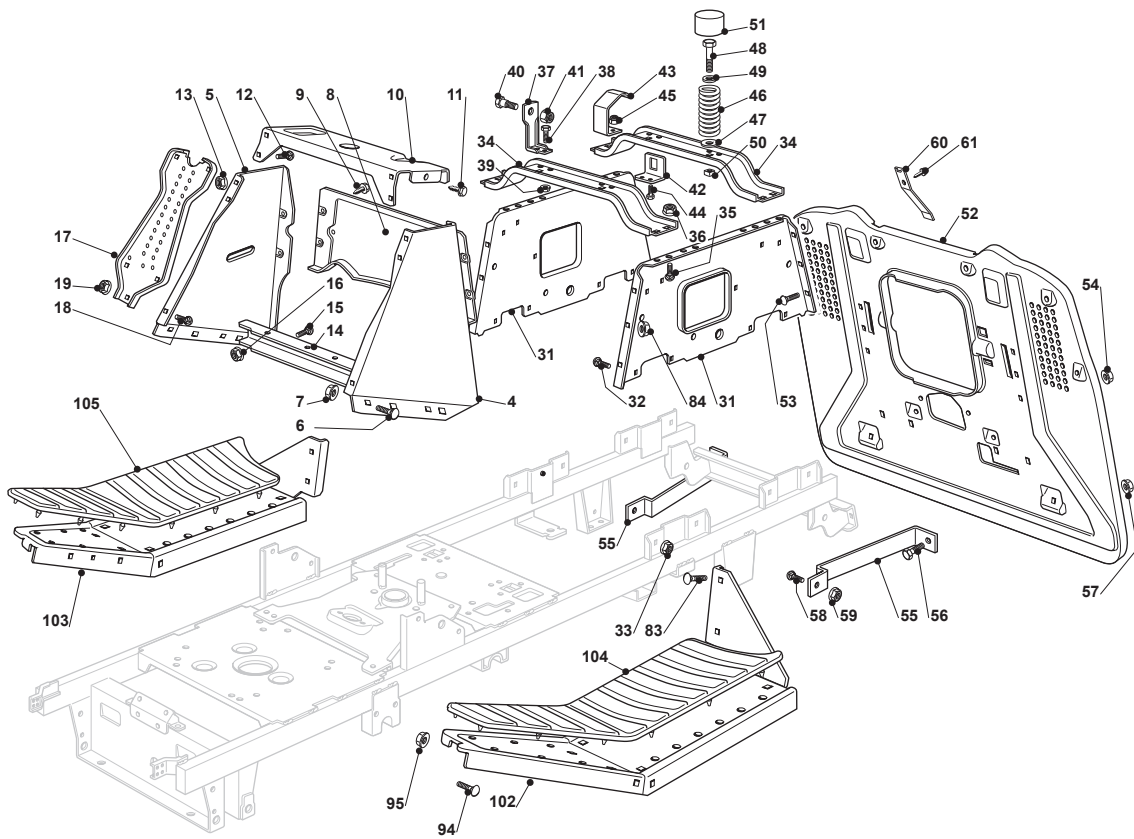

Utgåva Issue 13 - 2015		Kaross Chassis - High Version			
Pos. Fig.	Antal Q.ty	Art nr Part No	Benämning	Description	Anmärkning Notes
94	4	112815200/0	Skruv	Screw	
95	4	112292102/0	Mutter	Nut	
102	1	382510083/0	Fotstegsskydd-Hö	Left Footboard Support	
103	1	382510081/0	Fotstegsskydd-Hö	Right Footboard Support	
104	1	325110327/0	Fotstegsskydd-vä	Left Footboard Cover	
105	1	325110326/0	Fotstegsskydd-hö	Right Footboard Cover