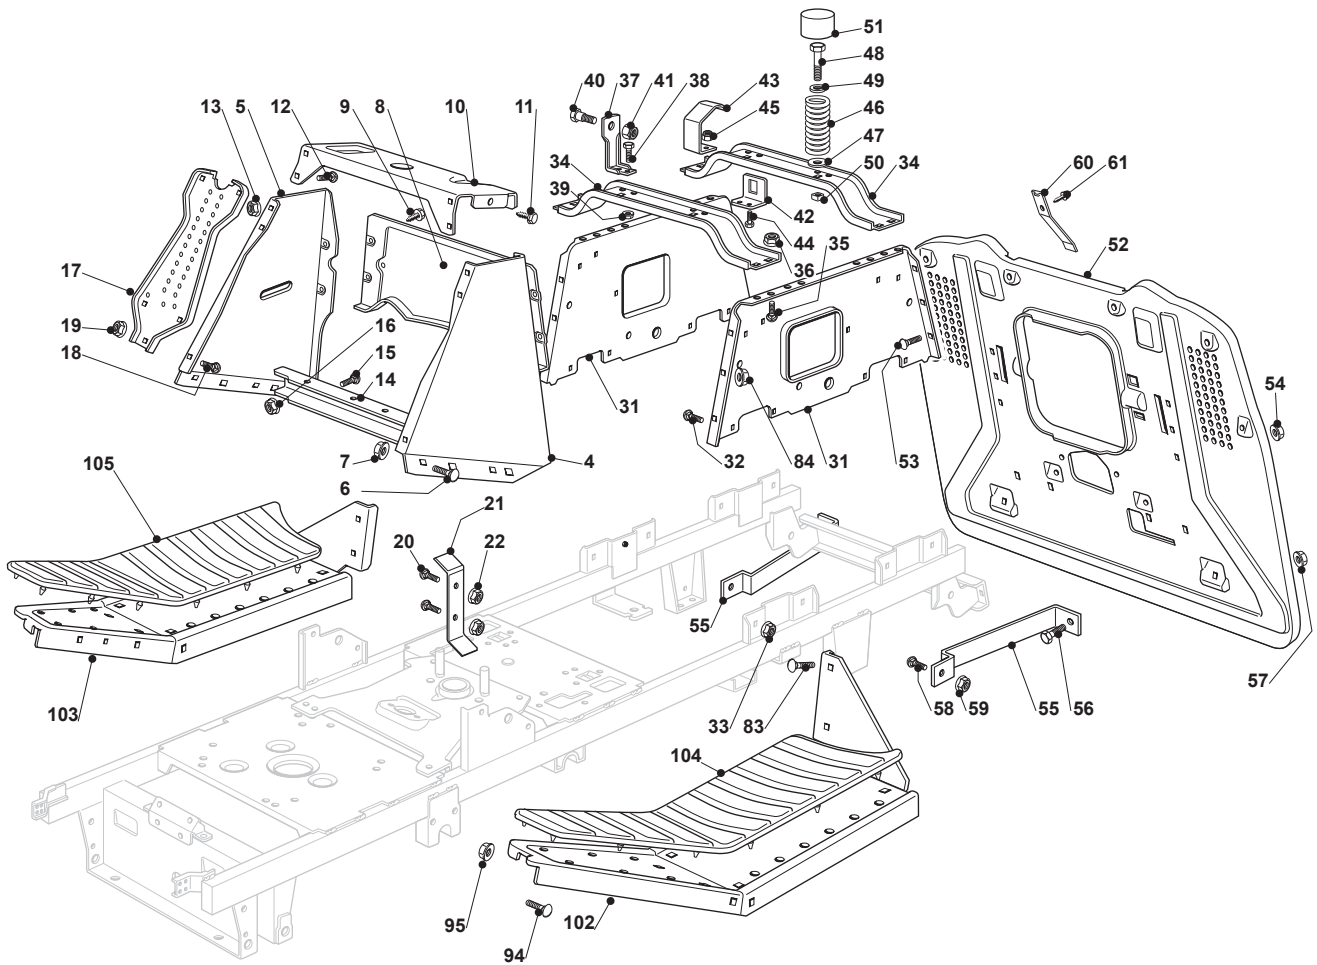

Utgåva Issue 7 - 2015		Kaross	Chassis		
Pos. Fig.	Antal Quantity	Art nr Part No	Benämning	Description	Anmärkning Notes
4	1	325785243/1	Panelfäste, vänster	Left Dashboard Support	
5	1	325785245/0	Panelstöd-hö	Right Dashboard Support	
6	4	112818690/0	Skruv	Screw	
7	4	112293201/0	Mutter	Nut	
8	1	382785151/2	Instrumentpanelhallare. bakre	Rear Dashboard Support	
9	4	112735110/0	Skruv	Screw	
10	1	325785255/0	Fäste	Central Dashboard Support	
11	2	112735110/0	Skruv	Screw	
12	4	112815200/0	Skruv	Screw	
13	4	112292102/0	Mutter	Nut	
14	1	325785241/0	Fäste	Support	
15	2	112815200/0	Skruv	Screw	
16	2	112292102/0	Mutter	Nut	
17	2	382785153/1	Panelfäste	Front Dashboard Support	
18	2	112815200/0	Skruv	Screw	
19	2	112292102/0	Mutter	Nut	
20	2	112793102/0	Skruv	Screw	
21	1	325785499/0	Support	Support	
22	2	112293201/0	Mutter	Nut	
31	2	325785249/1	Sitsfäste	Seat Support	
32	8	112815200/0	Skruv	Screw	
33	8	112292102/0	Mutter	Nut	
34	2	325785257/1	Sitsfäste	Seat Support	
35	8	112818690/0	Skruv	Screw	
36	8	112293201/0	Mutter	Nut	
37	2	325755039/0	Vinkelfäste	Bracket	
38	4	112792611/0	Skruv	Screw	
39	4	112293201/0	Mutter	Nut	
40	2	122524970/2	Stift	Fulcrum Pin	
41	3	112155010/0	Mutter	Nut	
42	1	325755043/0	Vinkelfäste	Bracket	
43	1	325430253/0	Fjäder	Spring	
44	2	112789000/0	Skruv	Screw	
45	2	112154330/0	Mutter	Nut	
46	2	125430257/1	Fjäder	Spring	
47	2	112523070/0	Bricka	Washer	
48	2	112760515/0	Skruv	Screw	
49	2	122671653/0	Bricka	Washer	
50	2	112360425/0	Mutter	Nut	
51	2	325122000/2	Fjäder	Spring	
52	1	382547041/1	Plat	Plate	
53	6	112792611/0	Skruv	Screw	
54	6	112293201/0	Mutter	Nut	
55	2	325650147/0	Förstärkning	Plate Stiffening	
56	2	112792611/0	Skruv	Screw	
57	2	112293201/0	Mutter	Nut	
58	2	112792611/0	Skruv	Screw	
59	2	112293201/0	Mutter	Nut	
60	1	125430276/0	Fjäder	Spring