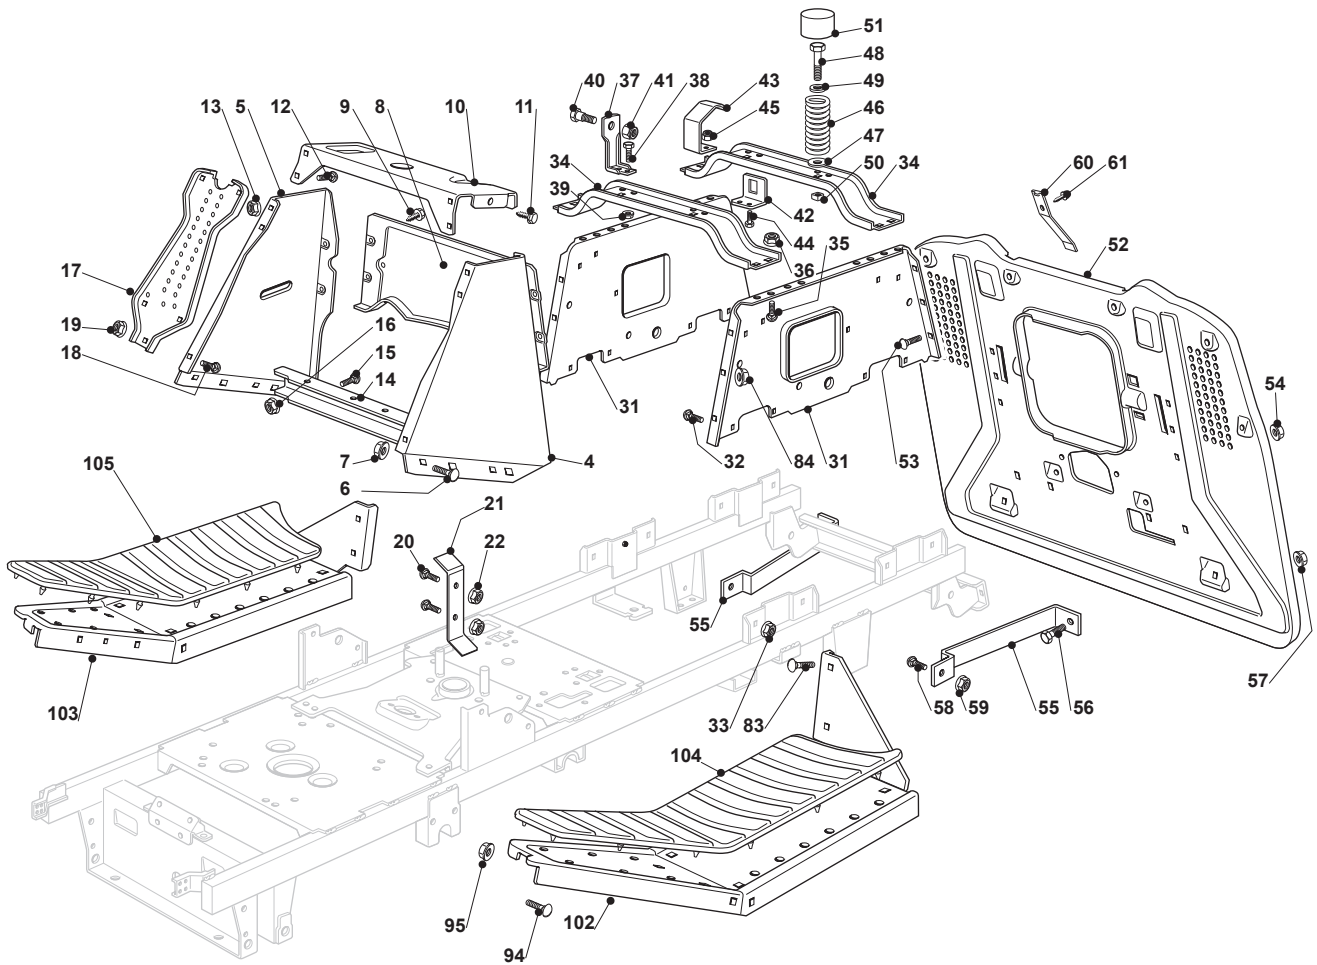

Utgåva Issue 7 - 2015		Kaross Chassis			
Pos. Fig.	Antal Quantity	Art nr Part No	Benämning	Description	Anmärkning Notes
61	1	112735110/0	Skruv	Screw	
83	4	112792611/0	Skruv	Screw	
84	4	112293201/0	Mutter	Nut	
94	4	112815200/0	Skruv	Screw	
95	4	112292102/0	Mutter	Nut	
102	1	382510083/0	Fotstegsskydd-Hö	Left Footboard Support	
103	1	382510081/0	Fotstegsskydd-Hö	Right Footboard Support	
104	1	325110327/0	Fotstegsskydd-vä	Left Footboard Cover	
105	1	325110326/0	Fotstegsskydd-hö	Right Footboard Cover