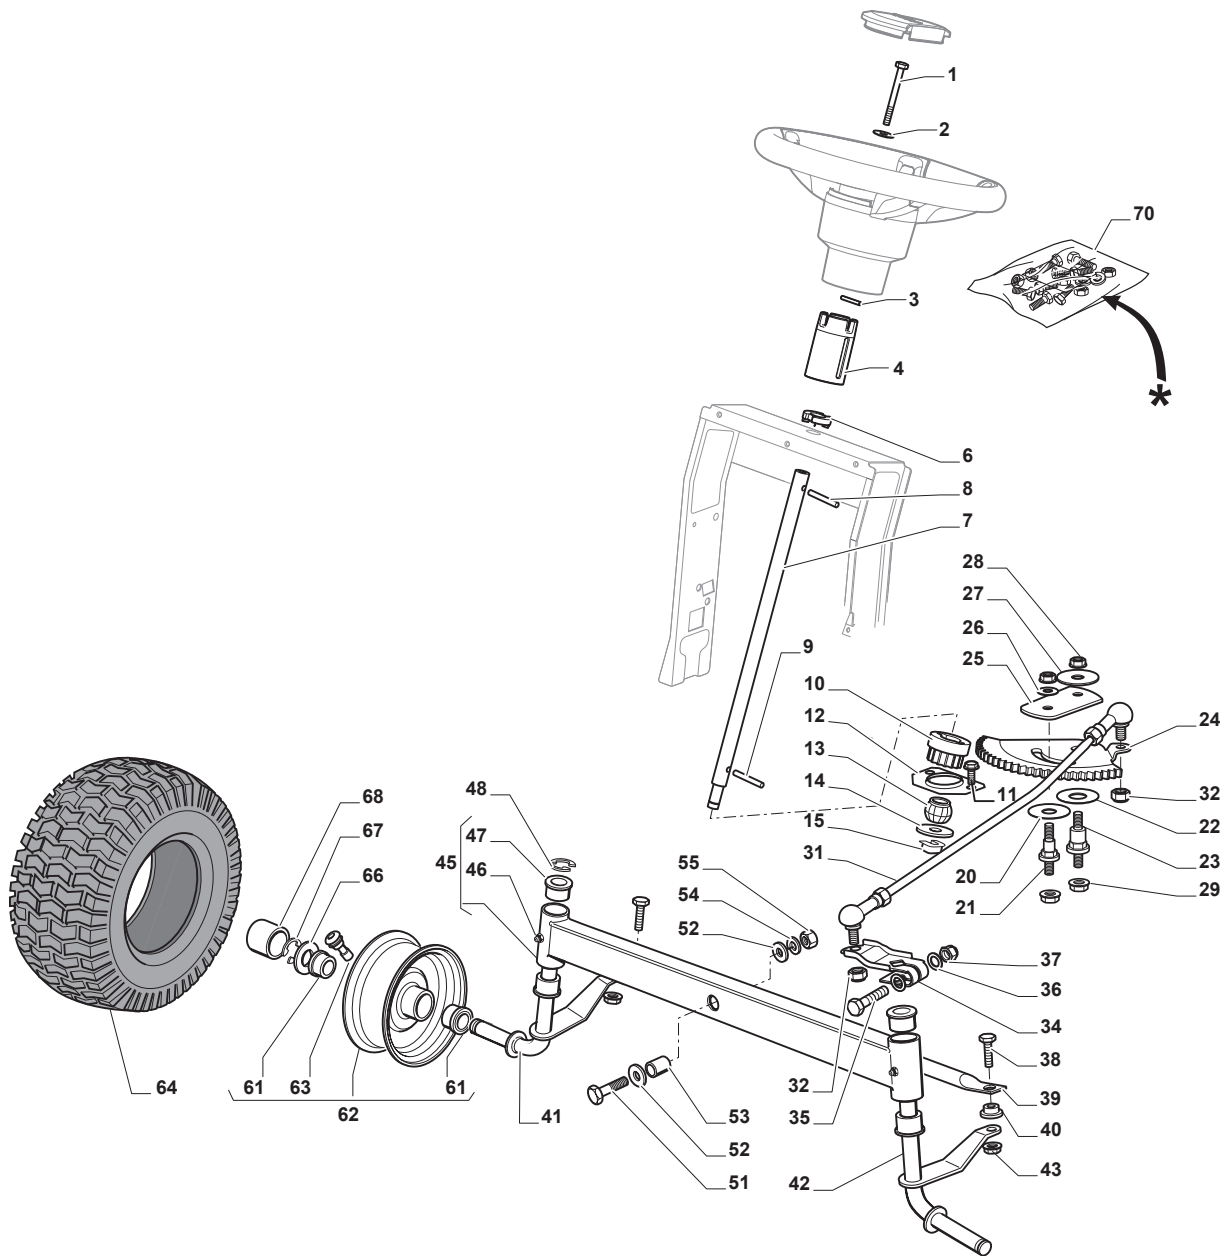

Utgåva Issue 20 - 2015		Steering			
		Steering for STIGA Models			
Pos. Fig.	Antal Q.ty	Art nr Part No	Benämning	Description	Anmärkning Notes
1	1	112692050/0	Skruv	Screw	
2	1	112540260/0	Lasbricka 8.4X15X0.8	Grower	
3	1	112523070/0	Bricka	Washer	
4	1	382785266/0	Fäste	Support	
6	1	325038008/0	Bussning	Bushing	
7	1	125520007/0	Rattstang	Steering Column	
8	1	112620300/0	Fjäder	Spring	
9	1	112622650/0	Stift	Dowel pin	
10	1	125570003/0	Drev	Pinion	
11	2	127943051/0	Skruv	Screw	
12	1	325785213/1	Fäste	Support	
13	1	325743000/0	Länk	Joint	
14	1	112521370/0	Bricka	Washer	
15	1	112436030/0	Plat	Plate	
20	1	322672151/0	Bricka	Antifriction Washer	
21	1	125510104/0	Stift	Pin	
22	1	125670023/0	Bricka	Washer	
23	1	125510109/0	Stift	Pin	
24	1	325735519/0	Segment	Steering Sector	
25	1	325547233/0	Plat	Plate	
26	1	112369500/0	Bricka	Elastic Washer	
27	1	122160400/0	Fjäderbricka	Elastic Disc	
28	2	112155010/0	Mutter	Nut	
29	2	112155010/0	Mutter	Nut	
31	1	382000566/2	Rattstang	Steering Rod	
32	2	112156602/0	Mutter	Nut	
34	1	325318243/0	Spak	Lever	
35	1	112692390/0	Skruv	Screw	
36	2	112521360/0	Bricka	Washer	
37	1	112156602/0	Mutter	Nut	
38	2	125510103/0	Stift	Pin	
39	1	325840029/0	Parallellstag	Tie Rod	
40	2	325038007/0	Bussning	Bushing	
41	1	382230369/0	Spindel Höger	Right Stub Axle	13 inch
42	1	382230371/0	Spindel Vänster	Left Stub Axle	13 inch
43	2	112155000/0	Mutter	Nut	
45	1	382034030/0	Framaxel	Equalizer With Bush And Lubricator	
46	2	112379511/0	Smörjnippel	Grease Dispenser	
47	4	125034002/1	Bussning	Bushing	
48	1	112001010/0	Lasring	Benzing Ring	
51	1	112692695/0	Skruv	Screw	
52	2	112523100/0	Bricka	Washer	
53	1	125160016/0	Distans	Spacer	
54	1	112587100/0	Fj.Bricka 13X21X2.5	Grower	
55	1	112295300/0	Mutter	Nut	
61	4	125122200/2	Kullager	Bearing	
62	2	182000598/0	Fälg kpl	Rimm	
63	2	125950000/0	Ventil	Valve	
64	2	125590014/0	Däck	Tyre	13 inch