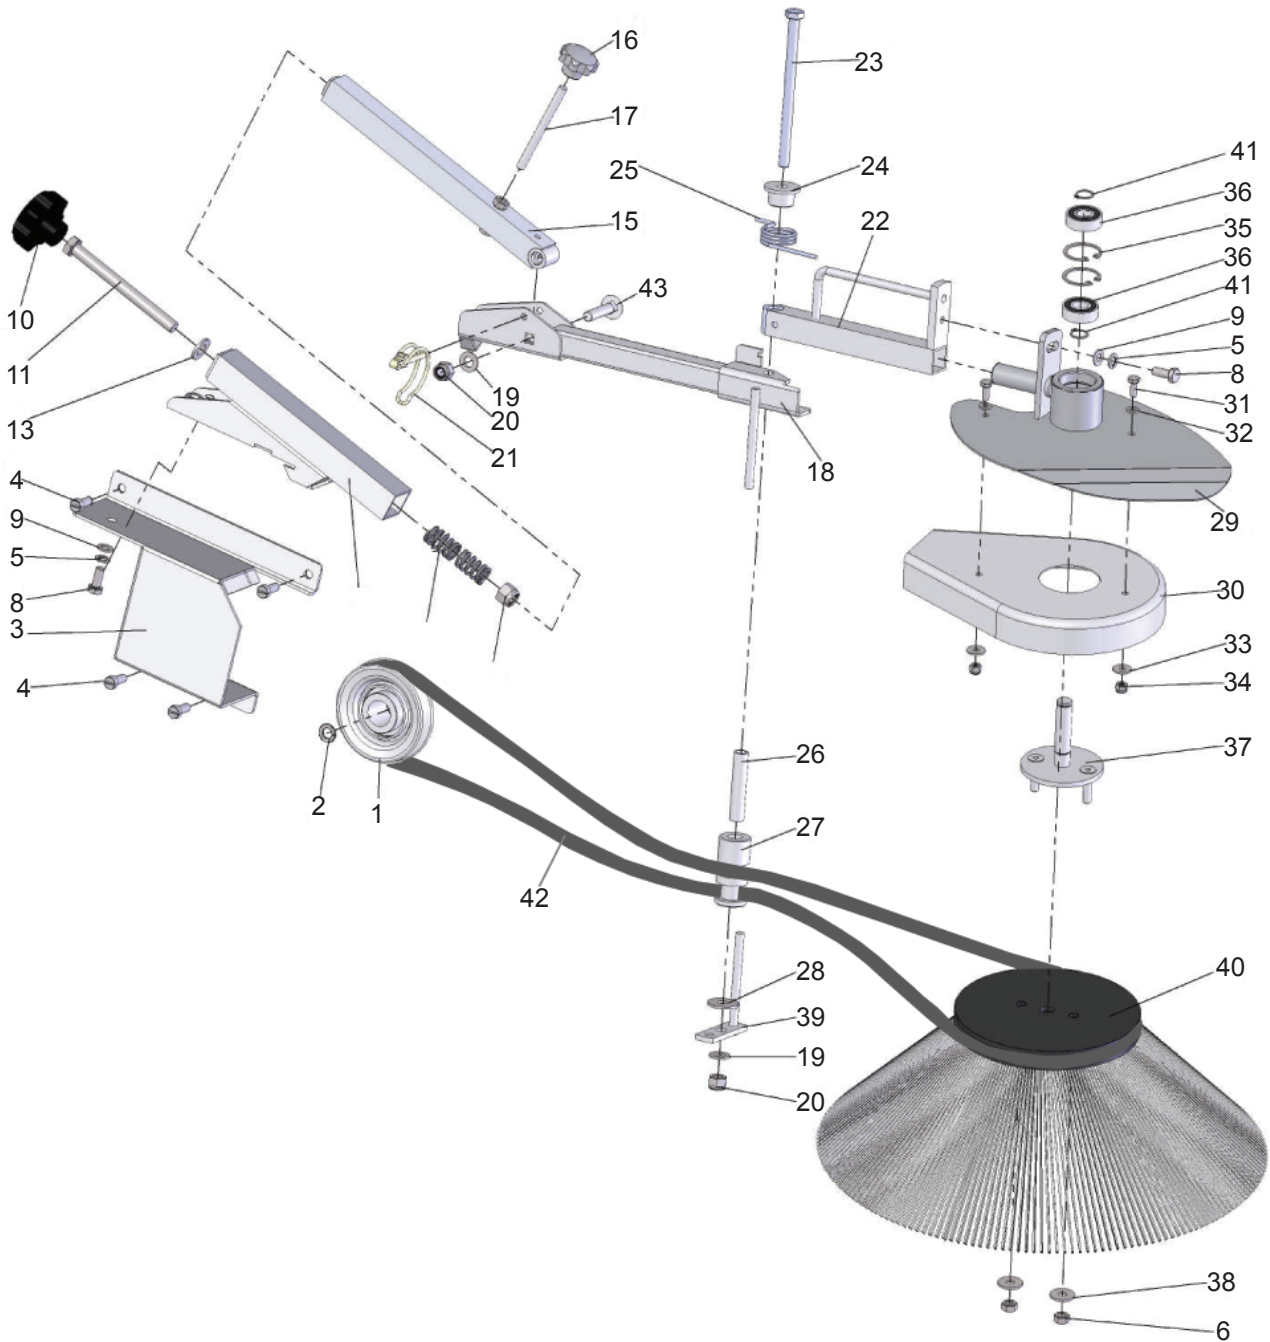

535353

53

Utgåva Issue 17 - 2015		Sidoborste	Side brush		
Pos. Fig.	Antal Q.ty	Art nr Part No	Benämning	Description	Anmärkning Notes
1	1	1319-3511-01	Remskiva	Belt Pulley	
2	1	9683-0040-02	Bricka	Washer	
3	1	1319-3512-01	Hallare-Sidoborste	Side Brush Attachment	
4	4	9997-0820-16	Skruv	Screw	
5	2	9683-0030-02	Bricka	Washer	
6	3	9799-0831-02	Mutter	Nut	
7	1	1319-3513-01	Stödrör	Support Tube	
8	2	9997-0820-16	Skruv	Screw	
9	2	9699-0028-02	Bricka	Washer	
10	1	1319-3568-01	Justerratt	Knob	
11	1	1319-3540-01	Skruv	Screw	
12	2	1319-3550-01	Fjäder	Spring	
13	1	9699-0037-02	Bricka	Washer	
14	1	9747-1231-02	Mutter	Nut	
15	1	1319-3514-01	Innerarm-Sidoborste	Inner Arm-Side Brush	
16	1	1319-3566-01	Justerratt	Knob	
17	1	1319-3515-01	Gängstang	Threaded Rod	
18	1	1319-3516-01	Mellanarm-Sidoborste	Middle Arm-Side Brush	
19	2	9699-0035-02	Bricka	Washer	
20	2	9747-1031-02	Mutter | Lasmutter	Nut	
21	1	1137-0077-01	Lassprint	Locking Pin	
22	1	1319-3517-01	Ytterarm-Sidoborste	Outer Arm-Side Brush	
23	1	1319-3542-01	Skruv	Screw	
24	1	1319-3518-01	Bussning	Bushing	
25	1	1319-3539-01	Fjäder	Spring	
26	1	1319-3527-01	Distansrör	Spacer Tube	
27	1	1319-3519-01	Länkrulle	Guide Roller-Belt	
28	1	9699-0109-02	Bricka	Washer	
29	1	1319-3520-01	Skydd	Guard	
30	1	1319-3521-01	Skydd	Guard	
31	2	9997-0616-16	Skruv	Screw	
32	2	9699-0025-02	Bricka	Washer	
33	2	9699-0085-02	Bricka	Washer	
34	2	9747-0631-02	Mutter | Lasmutter	Nut	
35	2	9651-0035-04	Sparring Sgh 35	Circlip	
36	2	119216033/1	Kullager	Bearing	
37	1	1319-3509-01	Borsttallrik	Brush Holder Plate	
38	2	9699-0056-02	Bricka	Washer	
39	1	1319-3522-01	Remstyrning	Belt Guide	
40	1	1319-3510-01	Sidoborste	Side Brush	
41	2	9650-0015-04	Lasring	CLock ring	
42	1	1319-3559-01	Kilrem	V-Belt	
43	1	9898-1045-12	Skruv	Screw