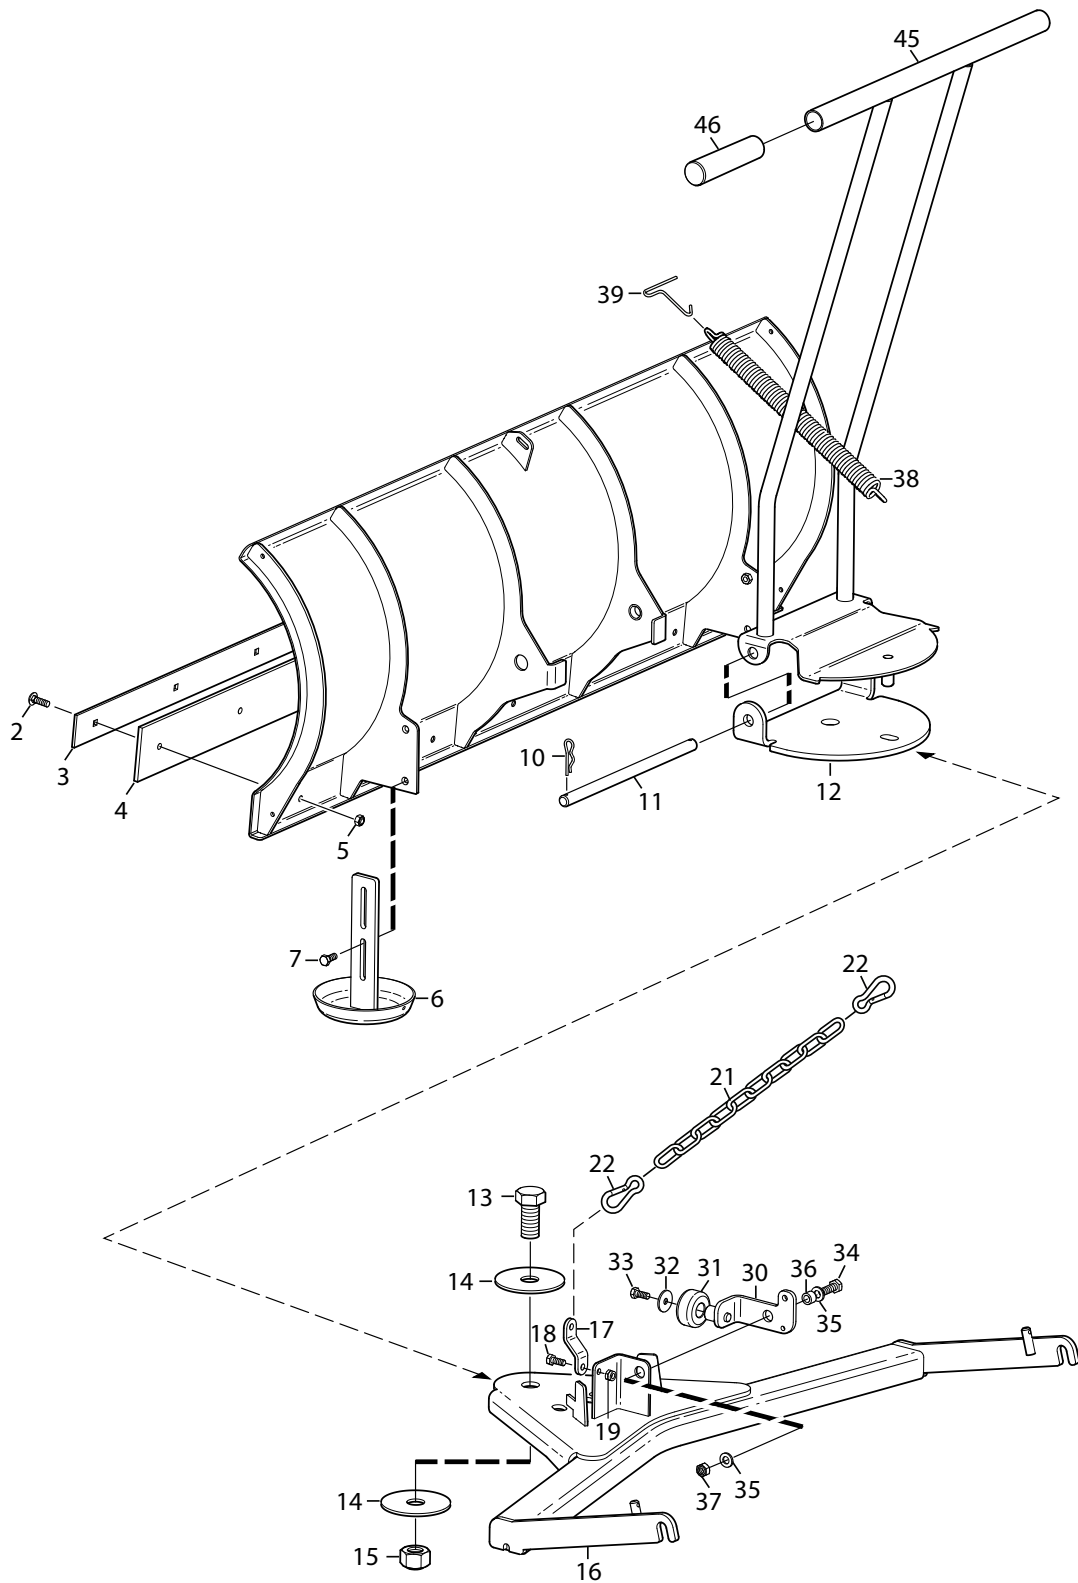

Reservdelskatalog Parts Catalogue

SNOW BLADE

13-3917-61 - Season 2015

- Use GLOBAL GARDEN PRODUCT Genuine Spare Parts specified in the parts list for repair and/or replacement.
 - The contents described in the parts list may change due to improvement.
 - The drawings of the spare parts are only indicative and might not represent the part in question exactly.
 - The indications "right" - "left" - "front" - "rear" refer to the position of the operator when using the machine.
- When placing orders of parts for repair and/or replacement, make sure that the illustrated parts list is the one applying to the machine's year of manufacture, as shown on the identification plate attached to the machine.

www.stiga.com

Utgåva Issue 17 - 2015		Snöblad Snow blade			
Pos. Fig.	Antal Q.ty	Art nr Part No	Benämning	Description	Anmärkning Notes
2	7	9897-0825-16	Skruv	Screw	
3	1	1319-0652-01	Klämlikt	Strip Plate	
4	1	1319-0651-01	Stalskrapskär	Steel Scraper Bar	
5	7	9747-0831-02	Mutter	Nut	
6	2	1319-0663-01	Glidsko	Glide Shoe	
7	4	9959-0820-16	Skruv	Screw	
10	2	9598-0001-02	Låsnål	Cotter Pin	
11	1	1319-0658-01	Drivaxel	Shaft	
12	1	1319-0661-01	Mellanlägg	Mounting Plate	
13	1	1319-0665-01	Skruv	Screw	M24x50
14	2	1319-0660-01	Bricka	Washer	
15	1	1319-0666-01	Mutter	Nut	M24
16	1	1319-0657-01	Tradbygel	Mounting Frame	
17	1	1319-0653-01	Fäste För Kedja	Bracket F Lift Chain	
18	1	9959-0820-16	Skruv	Screw	
19	1	9747-0831-02	Mutter	Nut	
21	1	1319-0662-01	Kedja M Karbinhakar	Chain W Snap Hooks	Pos 22 incl.
22	2	1134-5528-01	Karbinhake	Snap Hook	
30	1	1319-0654-01	Arm	Lever	
31	1	1319-0655-01	Hjul	Wheel	
32	1	9699-0122-02	Bricka	Washer	
33	1	9959-0820-16	Skruv	Screw	
34	1	9997-1030-16	Skruv	Screw	
35	2	9699-0035-02	Bricka	Washer	
36	1	1319-0656-01	Hylsa	Collar	
37	1	9747-1031-02	Mutter	Nut	
38	1	1319-0667-01	Fjäder	Spring	
39	1	1319-0664-01	Krok	Hook	
45	1	1319-0659-01	Kontrollspak	Control Lever	
46	2	1319-0641-01	Axelhandtag	Handle Grip	