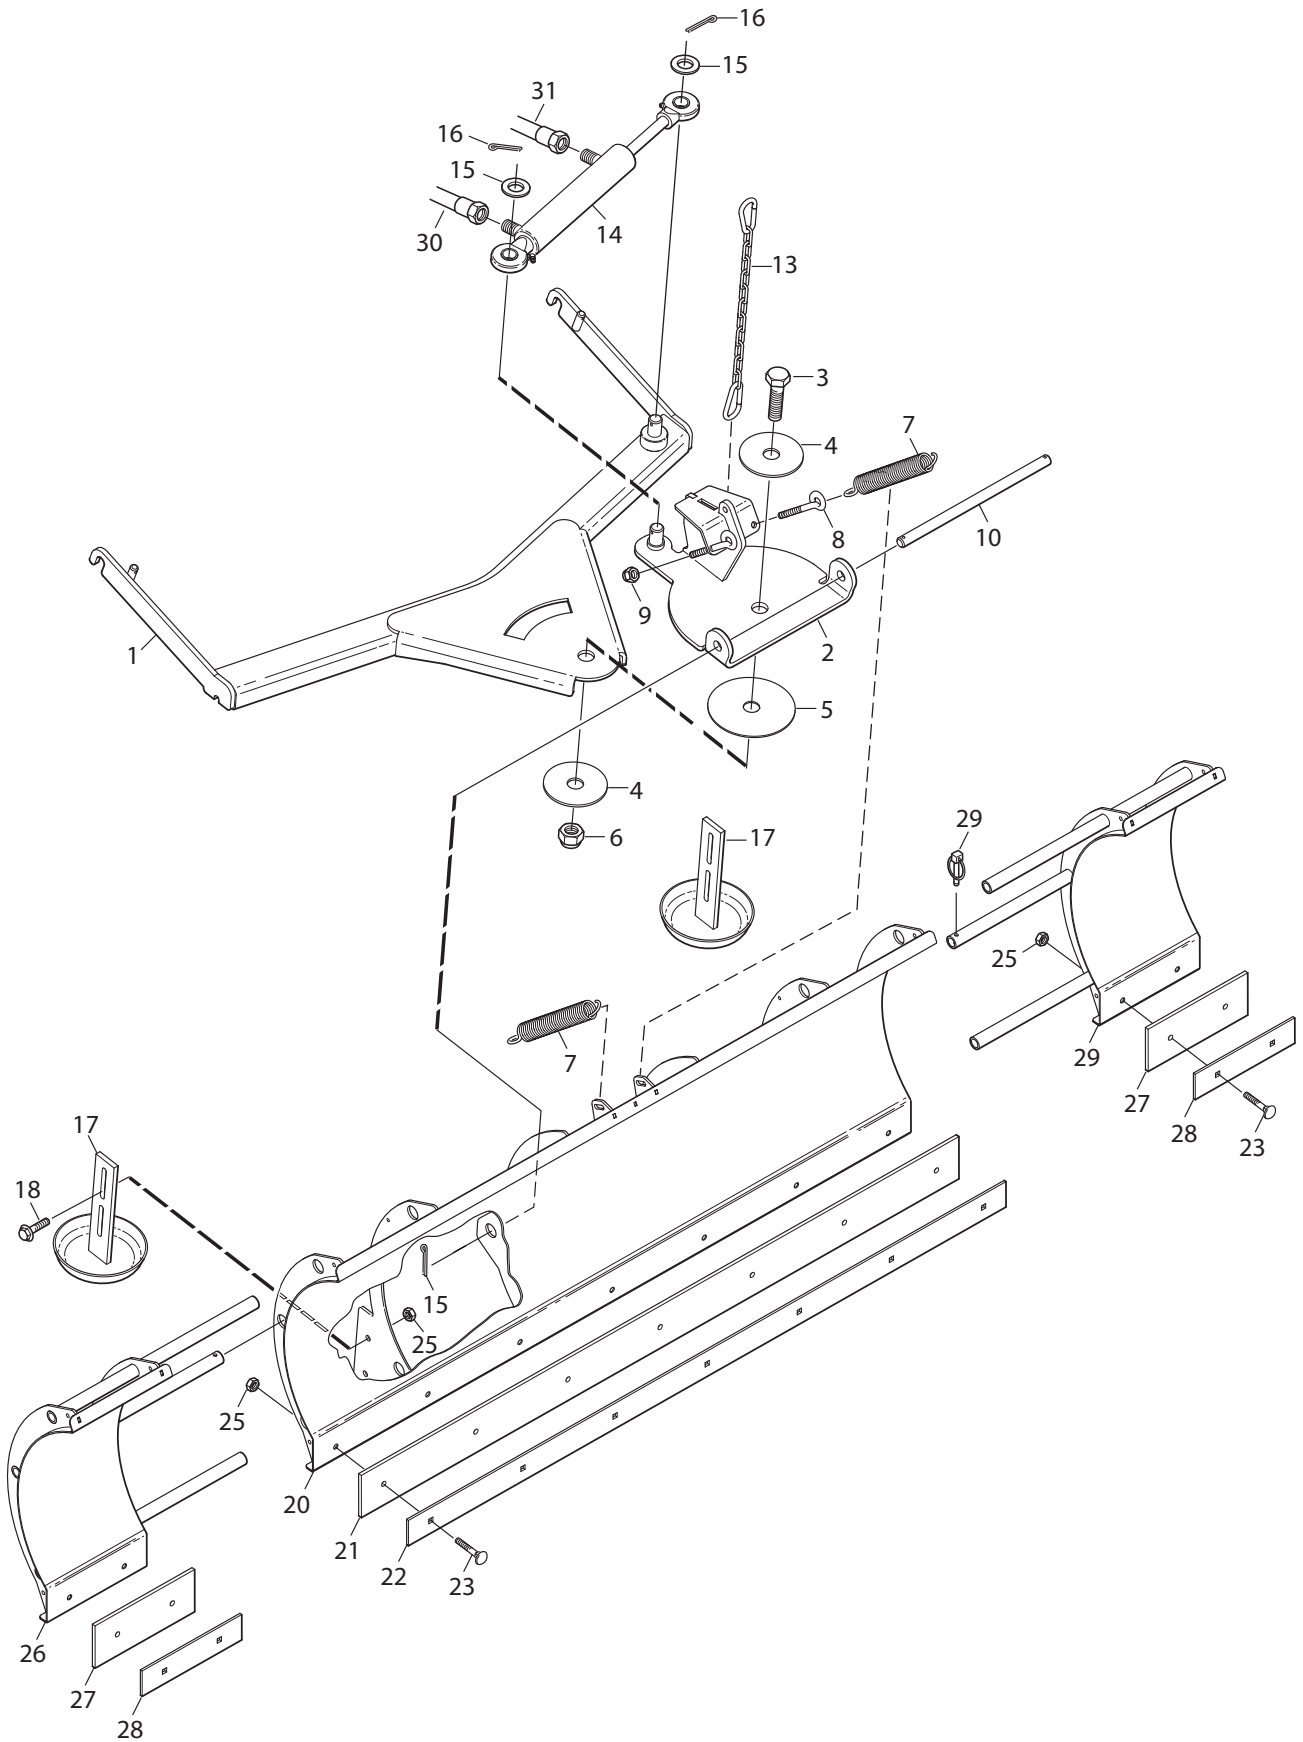

# **SNOW BLADE Park Hydraulic**

**13-3932-11 - Season 2015**

- Use GLOBAL GARDEN PRODUCT Genuine Spare Parts specified in the parts list for repair and/or replacement.
  - The contents described in the parts list may change due to improvement.
  - The drawings of the spare parts are only indicative and might not represent the part in question exactly.
  - The indications "right" - "left" - "front" - "rear" refer to the position of the operator when using the machine.
- When placing orders of parts for repair and/or replacement, make sure that the illustrated parts list is the one applying to the machine's year of manufacture, as shown on the identification plate attached to the machine.

[www.stiga.com](http://www.stiga.com)

Utgåva Issue 17 - 2015		Blade			
Pos. Fig.	Antal Q.ty	Art nr Part No	Benämning	Description	Anmärkning Notes
1	1	1319-0692-01	Attachment	Attachment	
2	1	1319-0693-01	Fäste	Bracket	
3	1	1319-0699-01	Skruv	Screw	
4	2	1319-0660-01	Bricka	Washer	
5	1	1319-0695-01	Shims	Shims	
6	1	1319-0666-01	Mutter	Nut	
7	2	1319-0667-01	Fjäder	Spring	
8	2	1319-0787-01	Eye Bolt	Eye Bolt	
9	2	9747-0831-02	Mutter	Nut	
10	1	1319-0658-01	Drivaxel	Shaft	
14	1	1319-0696-01	Cylinder	Cylinder	
15	2	9699-0119-02	Bricka	Washer	
16	4	9598-0001-02	Låsnål	Cotter Pin	
17	2	1319-0663-01	Glidsko	Glide Shoe	
18	4	9959-0820-16	Skruv	Screw	
20	1	1319-0691-01	Snöblad	Snow blade	
21	1	1319-0652-01	Klämlist	Strip plate	
22	1	1319-0651-01	Stålskär	Scraper blade	
23	11	9897-0830-16	Skruv	Screw	
25	11	9739-0831-22	Mutter	Nut	
26	1	1319-0694-01	Snöbladsförlängning-HÖ	Snowblade extension-RH	
27	2	1319-0786-01	Klämlistförlängning	Strip plate extension	
28	2	1319-0785-01	Stålskärförlängning	Scraper blade extension	
29	1	1319-0694-02	Snöbladsförlängning-VÄ	Snowblade extension-LH	
30	1	1319-0697-01	Hydraulslang 1/4" hane	Hydraulic hose 1/4" male	
31	1	1319-0658-01	Hydraulslang 1/4" hone	Hydraulic hose 1/4"female	