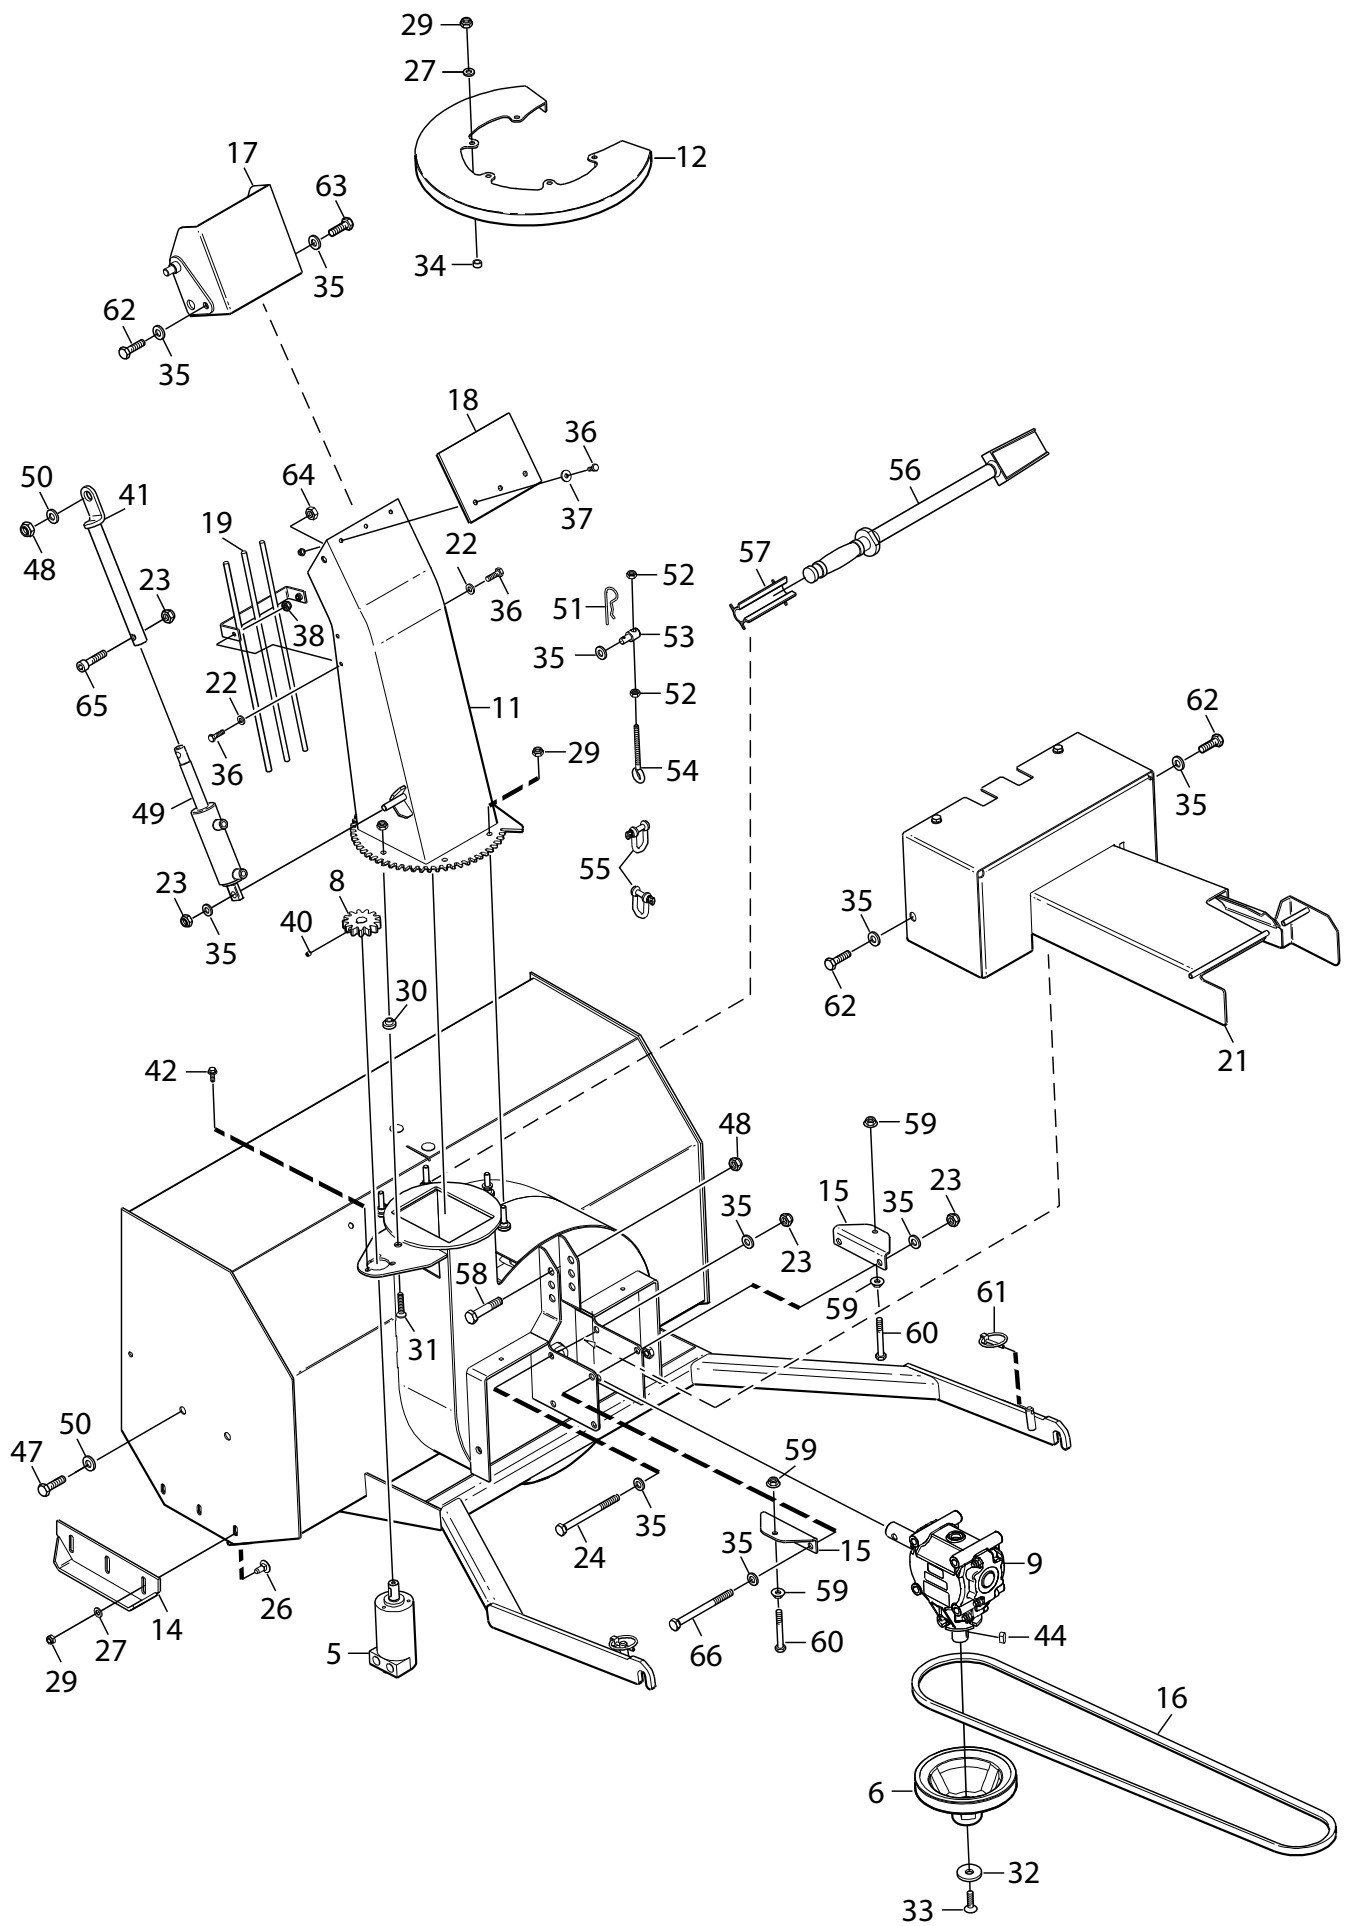

Utgåva Issue		Bildnr Picture No		SNÖSLUNGA ART.NR 13-3930-11		SNOW THROWER ART. NO 13-3930-11		Sida Page	
2015-11		2916						4	
Pos. Fig.	Antal/Quantity				Art nr Part No	Benämning	Description	Sats Kit	Anmärkning Notes
	3930								
5	1			1319-2129-01	Hydraulmotor	Hydraulic motor			
6	1			1319-1924-01	Remskiva	Pulley			
8	1			1319-2125-01	Kugghjul	Gear wheel			
9	1			1319-1953-01	Växellåda	Gear box			
11	1			1319-2344-01	Utkast	Discharge chute			
12	1			1319-2345-01	Skydd	Guard			
14	2			1319-1503-01	Släp skor	Skid shoes			
15	2			1319-2347-01	Remstyrning	Belt guide			
16	1			1134-9147-01	Rem	Belt			
17	1			1319-2348-01	Utkastskärm	Chute			
18	1			1319-1524-01	Gummiskydd	Robber			
19	1			1319-1893-01	Utkastskydd	Discharge protection			
21	1			1319-2349-01	Remskydd	Belt protection			
22	2			9699-0025-02	Bricka	Washer			
23	6			9747-1031-02	Mutter	Nut			
24	2			9997-1012-02	Skruv	Screw			
27	17			9699-0028-02	Bricka	Washer			
29	21			9747-0831-02	Mutter	Nut			
30	6			1319-1966-01	Distans	Collar			
31	6			9997-0840-16	Skruv	Screw			
32	1			1319-1879-01	Bricka	Washer			
33	1			1319-1883-01	Skruv	Screw			
34	5			1319-2350-01	Distans	Collar			
35	14			9699-0035-02	Bricka	Washer			
36	5			9997-0612-16	Skruv	Screw			
37	3			9699-0085-02	Bricka	Washer			
38	5			9747-0631-02	Mutter	Nut			
41	1			1319-2351-01	Rör	Tube			
42	3			9698-0616-16	Skruv	Screw			
44	1			1319-1884-01	Kil	Key			
49	1			1137-0071-01	Hydraulcylinder	Hydraulic cylinder			
50	9			9699-0037-02	Bricka	Washer			
51	1			9598-0003-02	Låsnål	Spring pin			
52	2			9799-0831-02	Mutter	Nut			
53	1			1134-0576-02	Länksprint	Pin			
54	1			9405-0031-00	Skruvögla	Eye bolt			
55	1			1134-2629-01	Schackel	Shackle			
56	1			1319-2085-01	Rengöringsverktyg	Cleaning tool			
57	1			1319-2086-01	Fäste	Bracket of cleaning tool			
58	1			9997-1260-12	Skruv	Screw			
59	4			12293201/0	Mutter	Nut			
60	2			9997-0870-16	Skruv	Screw			
61	3			1319-2319-01	Låsring	Pin set			
62	3			9997-1030-16	Skruv	Screw			
63	1			9997-1025-16	Skruv	Screw			
64	2			9747-1031-02	Mutter	Nut			
65	1			1319-2352-01	Skruv	Screw			
66	2			1319-1882-01	Skruv	Screw