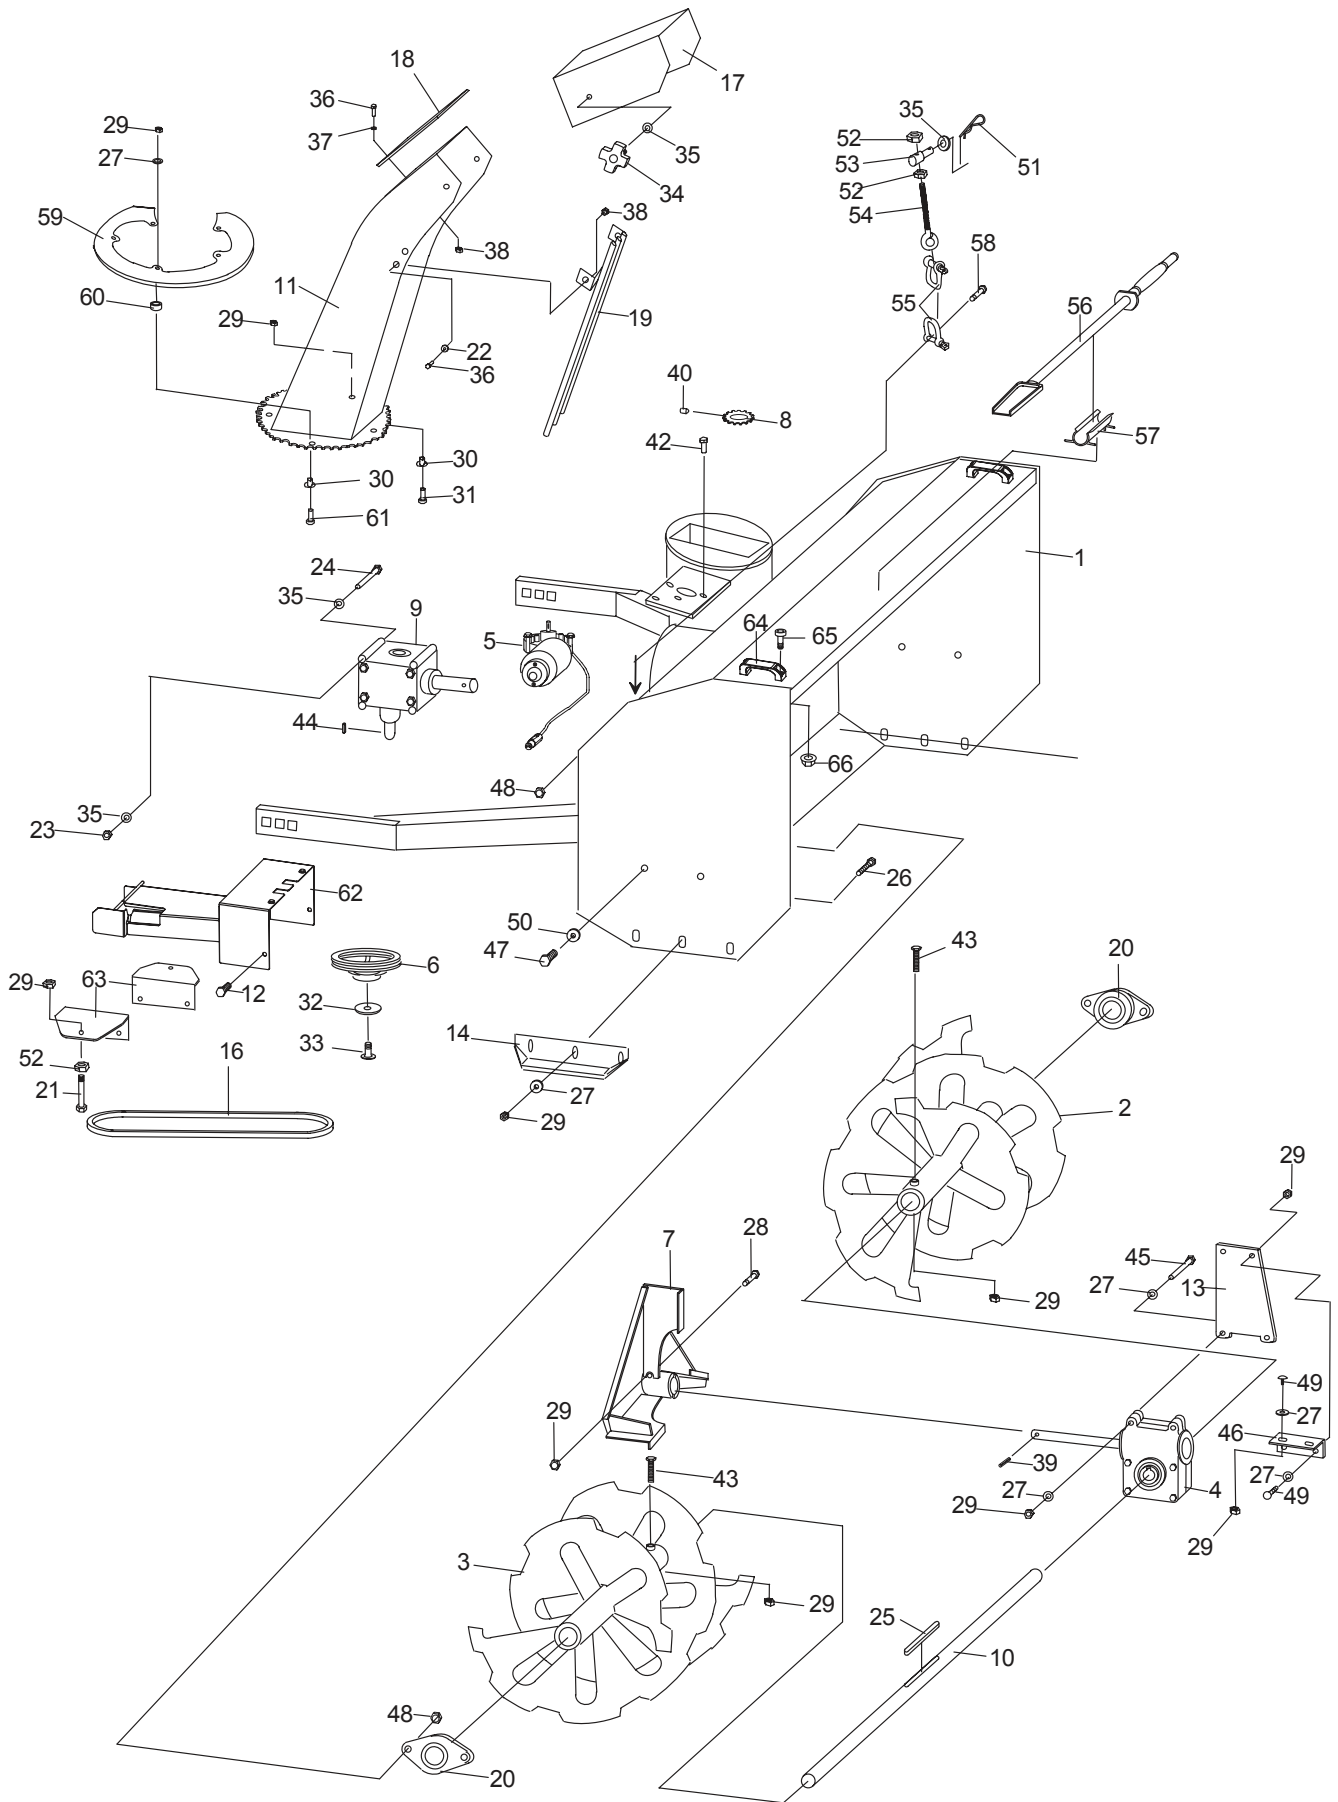

Utgåva Issue 45 - 2015		Snöslunga		Snow thrower	
Pos. Fig.	Antal Q.ty	Art nr Part No	Benämning	Description	Anmärkning Notes
1	1	1319-2142-02	Inmatningshus	Auger Housing	
2	1	1319-1964-01	Skruv	Screw	
3	1	1319-1965-01	Skruv	Screw	
4	1	1319-1968-01	Snäckväxel (5:1)	Spiral Gearbox 5:1	
5	1	1319-1969-01	Elmotor	Electric Motor	
6	1	1319-1924-01	Remskiva	Pulley	
7	1	1319-1956-01	Fläkt	Fan	
8	1	1319-1962-01	Kuggghjul	Gear Wheel	
9	1	1319-1953-01	Vinkelväxel (3,25:1)	Gearbox 3,25:1	
10	1	1319-1958-01	Skruv	Screw	
11	1	1319-1959-01	Utkaströr	Discharge Pipe	
12	2	9997-1030-16	Skruv	Screw	
13	1	1319-1961-01	Monteringsplatta	Mounting Plate	
14	2	1319-1503-01	Släpsko	Skid Plate	
15	1	1134-6182-01	Hankontakt	Male Terminal	
16	1	1134-9112-01	Drivrem	Drive Belt	
17	1	1319-1502-01	Utkastskärm	Chute	
18	1	1319-1524-01	Gummiskydd	Rubber	
19	1	1319-1893-01	Utkastskydd	Discharge Guard	
20	2	1319-1970-01	Flänslager	Flange Bearing	
21	2	9997-0870-16	Skruv	Screw	
25	1	1319-1967-01	Kil	Key	
27	11	9699-0028-02	Bricka	Washer	
29	4	9747-0831-02	Mutter	Nut	
30	6	1319-1966-01	Hylsa	Collar	
34	2	1319-1900-01	Justerratt	Knob	
39	1	1319-1881-01	Fjäderpinne	Spring Pin	
40	1	1319-1853-01	Skruv	Screw	
43	2	1319-1963-01	Skruv	Screw	
44	1	1319-1903-01	Kill | Kil	Key	
46	1	1319-1955-01	Stödplat	Support	
51	4	9598-0003-02	Spring Pin	Spring Pin	
52	6	112293200/0	Mutter	Nut	
53	1	1134-0576-02	Stift	Pin	
54	1	9405-0031-00	Skruvögla M8 X 80 Fz	Eye-Bolt	
55	2	1134-2629-01	Schackel	Lift Link	
56	1	1319-2085-01	Rensdon	Cleaning Stick	
57	1	1319-2086-01	Fäste	Bracket For Cleaning Stick	
59	1	118890004/0	Skydd	Guard	
60	5	1319-2350-01	Distans	Collar	
62	1	118890005/0	Remskydd	Belt Guard	
63	2	1319-2347-01	Fäste	Bracket	
64	2	1319-2017-01	Handtag	Grip	
66	4	112293201/0	Mutter	Nut