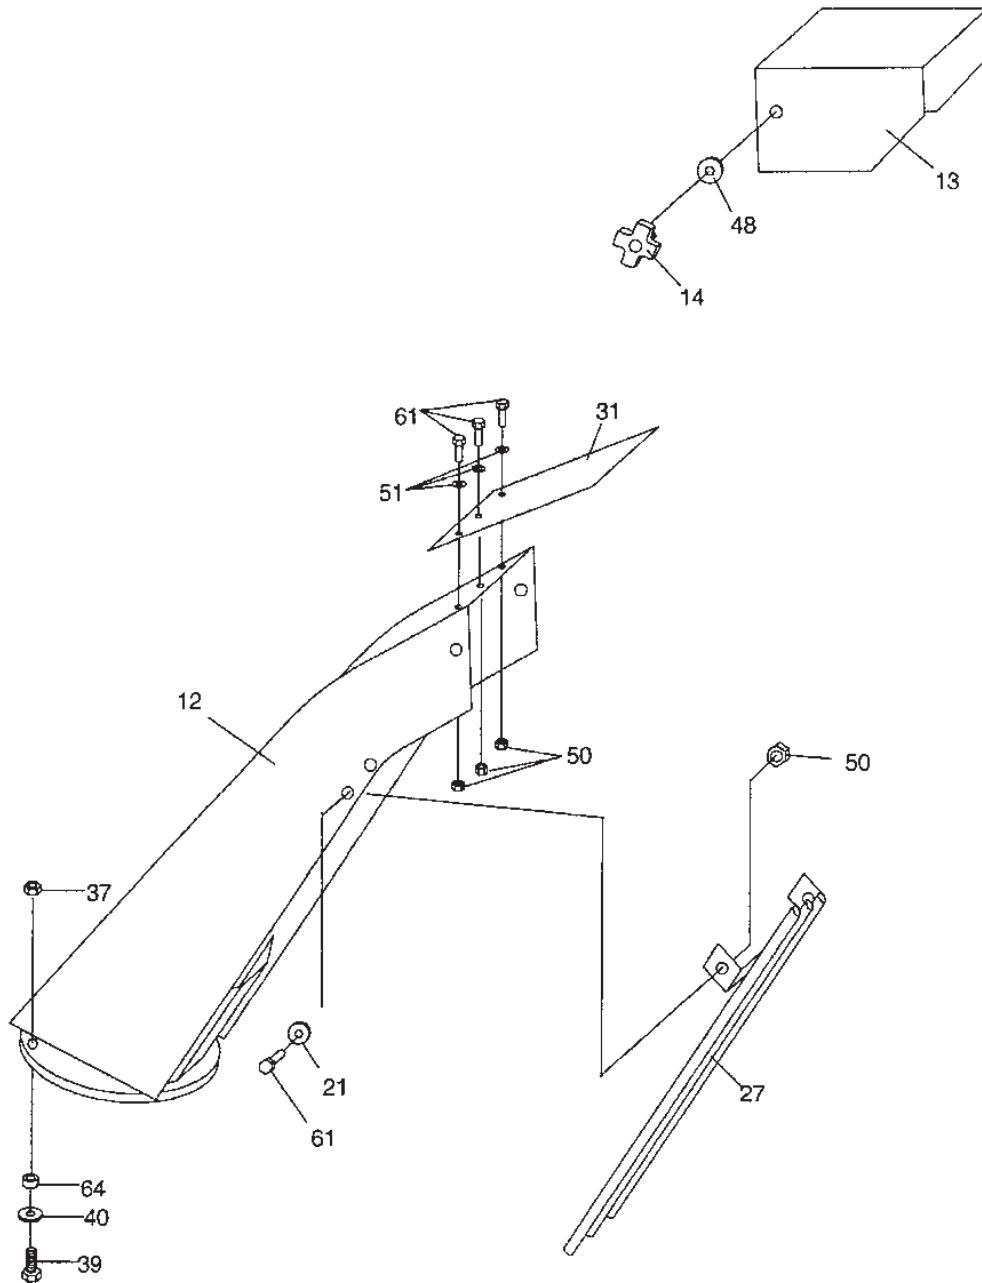

Utgåva Issue 45 - 2015		Utkast Discharge chute			
Pos. Fig.	Antal Q.ty	Art nr Part No	Benämning	Description	Anmärkning Notes
12	1	1319-1895-01	Utkaströr	Discharge Pipe	
13	1	1319-1502-01	Utkastskärm	Chute	
14	2	1319-1900-01	Justerratt	Knob	
21	2	9699-0025-02	Bricka	Washer	
27	1	1319-1893-01	Utkastskydd	Discharge Guard	
31	1	1319-1524-01	Gummiskydd	Rubber	
37	5	9747-0831-02	Mutter	Nut	
39	5	9997-0825-16	Skruv	Screw	
40	5	9699-0062-02	Bricka	Washer	
48	1	9699-0035-02	Bricka	Washer	
50	5	9747-0631-02	Mutter	Nut	
51	3	9699-0085-02	Bricka	Washer	
61	5	9997-0612-16	Skruv	Screw	
64	5	1319-1504-01	Distans	Collar