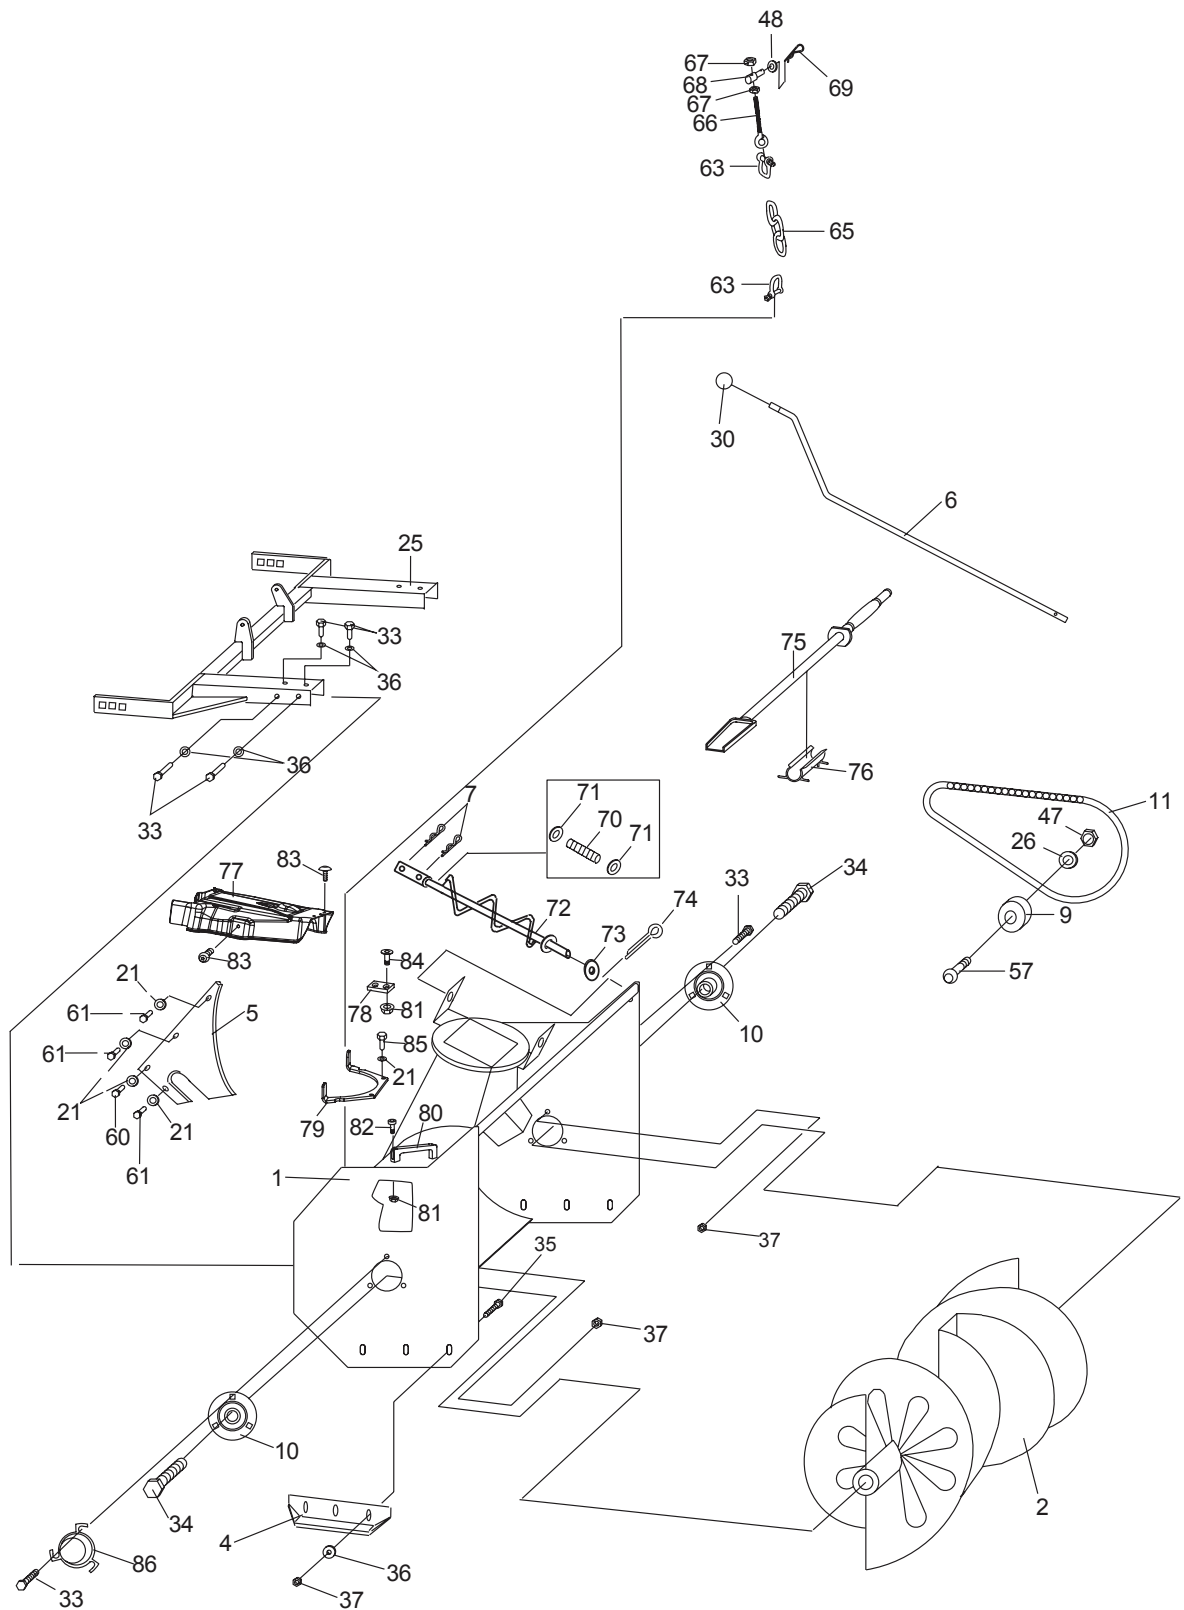

Utgåva Issue 45 - 2015		Snöslunga		Snow thrower	
Pos. Fig.	Antal Q.ty	Art nr Part No	Benämning	Description	Anmärkning Notes
1	1	1319-1888-02	Inmatningshus	Auger Housing	
2	1	1319-1906-01	Snöskruv	Auger	
4	2	1319-1503-01	Släpsko	Skid Plate	
5	1	1319-1894-01	Skydd	Guard	
6	1	1319-1889-01	Inställningsvev	Control Rod	
7	2	9598-0002-02	Spännstift	Elastic Pin	
9	1	1319-1896-01	Kedjespännare	Chain Tightener	
10	2	1319-1539-01	Lager	Bearing	
11	1	1319-1890-01	Drivkedja	Drive Chain	
21	4	112521330/0	Bricka	Washer	
25	1	1319-1892-01	Ram	Frame	
26	1	1319-1899-01	Bricka	Washer	
30	1	1319-1698-01	Handtag	Grip	
33	10	9997-0816-16	Skruv	Screw	
34	2	1319-1774-01	Skruv	Screw	
35	6	9898-0816-16	Skruv	Screw	
36	20	9699-0028-02	Bricka	Washer	
37	10	9747-0831-02	Mutter	Nut	
47	1	9747-1031-02	Mutter	Nut	
48	1	9699-0035-02	Bricka	Washer	
57	1	1319-1898-01	Skruv	Screw	
60	1	9959-0612-16	Skruv	Screw	
61	3	9997-0612-16	Skruv	Screw	
63	2	1134-2629-01	Schackel	Lift Link	
65	1	1319-1897-01	Lyftkedja	Lift Chain	
66	1	9405-0031-00	Skruvögla M8 X 80 Fz	Eye-Bolt	
67	2	9799-0831-02	Mutter	Nut	
68	1	1134-0576-00	Kill	Key	
69	1	9598-0003-02	Spring Pin	Spring Pin	
70	1	1319-1908-01	Fjäder	Spring	
71	2	9699-0104-02	Bricka	Washer	
72	1	1319-1971-01	Skruv	Screw	
73	1	9699-0037-02	Bricka	Washer	
74	1	9599-0083-02	SaxSprint 4X25 Fz	Split Pin	
75	1	1319-2085-01	Rensdon	Cleaning Stick	
76	1	1319-2086-01	Fäste	Bracket For Cleaning Stick	
77	1	337060014/0	Skydd	Guard	
78	2	118890006/0	Limiter Plate	Limiter Plate	
79	1	118890007/0	Stöd Kpl.	Support	
80	1	1319-2017-01	Grip I Handtag	Grip I Hand Grip	
81	12	112293201/0	Mutter	Nut	
82	4	112760515/0	Skruv	Screw	
83	2	9893-0616-16	Skruv	Screw	
84	4	112793301/0	Skruv	Screw	
85	2	118890008/0	Skruv	Screw	
86	1	118890009/0	Skydd	Guard