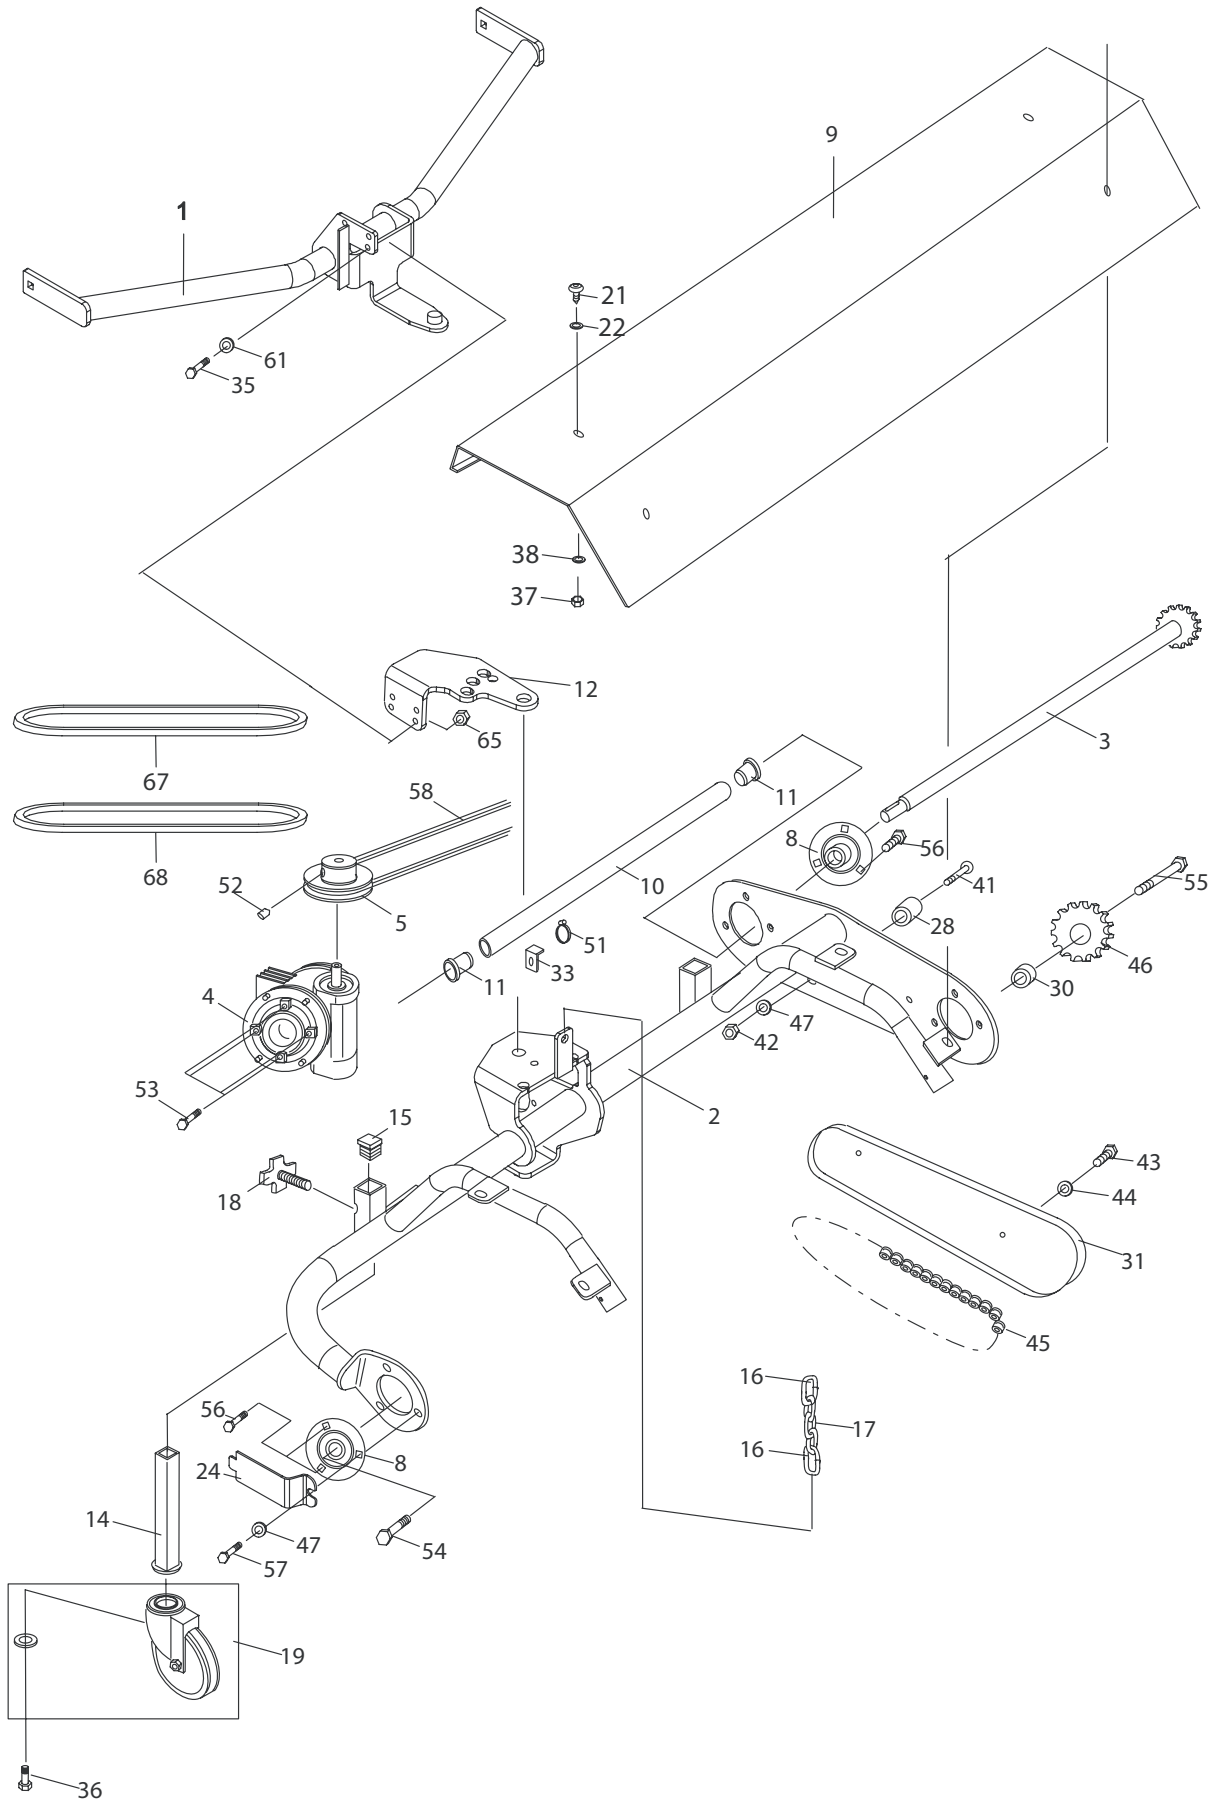

Utgåva Issue 17 - 2015		Soppagretgat		Sweeper	
Pos. Fig.	Antal Q.ty	Art nr Part No	Benämning	Description	Anmärkning Notes
1	1	1319-2294-01	Tradbygel	Mounting Frame	
2	1	1319-2267-01	Ram	Mounting Frame	
3	1	1319-2272-01	Drivaxel	Drive Shaft	
4	1	1319-2263-01	Snäckväxel (7:1)	Worm Gear (7:1)	
5	1	1319-2261-01	Remskiva	Pulley	
8	2	1319-1539-01	Lager	Bearing	
9	1	1319-2268-01	Skyddsplat	Guard, Brush Roller	
10	1	1319-2271-01	Drivaxelskydd	Guard, Drive Shaft	
11	2	1319-2253-01	Lager	Bearing	
12	1	1319-2295-01	Fäste	Bracket	
14	2	1319-2280-01	Rör, Pivothjul	Tube, Pivot Wheel	
14	2	1319-2280-01	Rör, Pivothjul	Tube, Pivot Wheel	
15	2	1319-2254-01	Dammskydd	Dust Cap	
16	2	1134-5528-01	Karbinhake	Snap Hook	
17	1	1319-2275-01	Lyftkedja	Lift Chain	3 links
18	2	1319-1900-01	Justerratt	Knob	
19	2	1319-2256-01	Stödhjul	Support Wheel	
21	6	1319-2258-01	Skruv	Screw	
22	6	1319-2259-01	Bricka	Washer	
24	1	1319-2270-01	Skydd	Cover	
28	1	1319-2045-01	Kedjespännare	Chain Tightener	
30	1	1319-2273-01	Distans	Collar	
31	1	1319-2277-01	Kedjeskydd	Chain Cover	
33	1	1319-2265-01	Vinkelstöd	Support	
35	4	9997-1025-16	Skruv	Screw	
36	2	9997-1020-16	Skruv	Screw	
37	6	9739-0631-22	Mutter	Nut	
38	7	9699-0085-02	Bricka	Washer	
41	1	1319-2140-01	Skruv	Screw	
42	5	9747-0831-02	Mutter	Nut	
43	2	9997-0812-16	Skruv	Screw	
44	2	9699-0028-02	Bricka	Washer	
45	1	1319-2274-01	Drivkedja	Drive Chain	
46	1	1319-2252-01	Kedjehjul	Chain Wheel	
47	2	9699-0062-02	Bricka	Washer	
51	1	1319-2262-01	Lasring	Clamp	
52	1	9915-0808-15	Skruv	Screw	
53	7	9997-0616-16	Skruv	Screw	
54	1	1319-1774-01	Skruv	Screw	
55	2	1319-2281-01	Skruv	Screw	
56	6	9997-0816-16	Skruv	Screw	
57	11	9997-0820-16	Skruv	Screw	
58	1	1134-9009-01	Kilrem	V-Belt	Villa
61	1	9699-0028-02	Bricka	Washer	
65	4	112293201/0	Mutter	Nut	
67	1	9585-0210-01	Kilrem	V-Belt	Park 4WD
68	1	9585-0211-01	Kilrem	V-Belt	Park 2WD