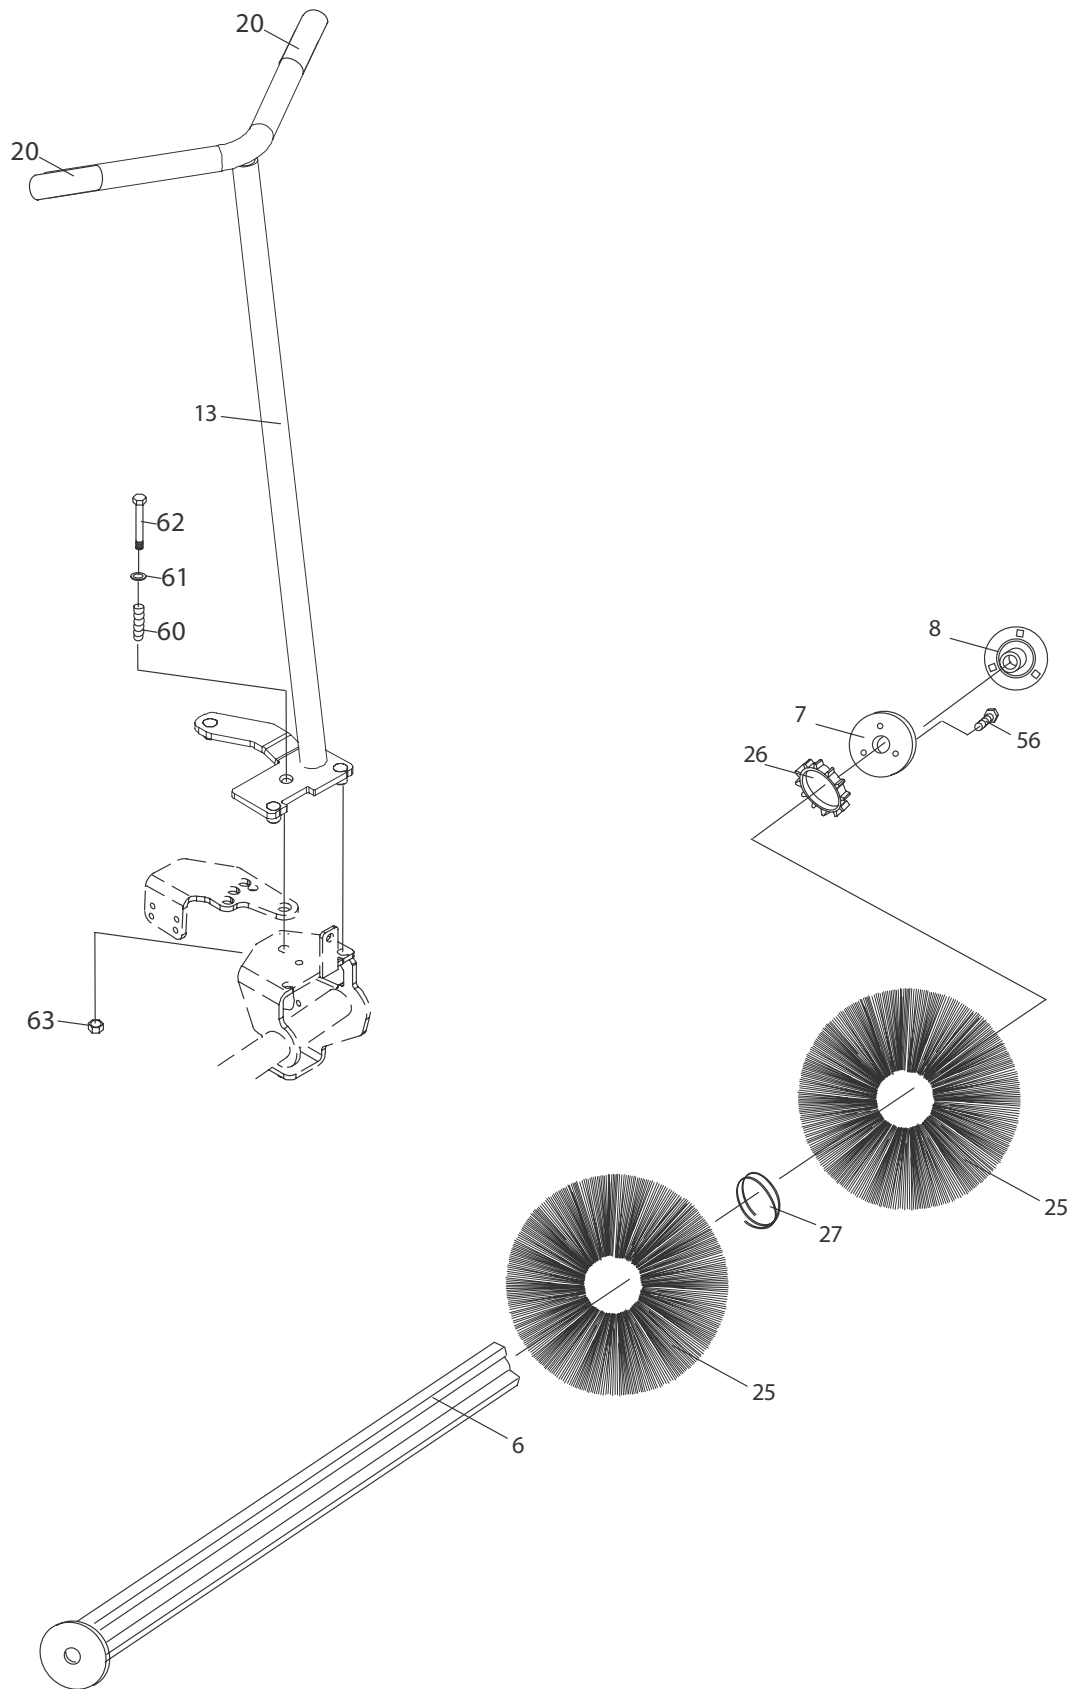

Reservdelskatalog Parts Catalogue

SWEEPER Villa+Park

13-3918-61 - Season 2015

- Use GLOBAL GARDEN PRODUCT Genuine Spare Parts specified in the parts list for repair and/or replacement.
 - The contents described in the parts list may change due to improvement.
 - The drawings of the spare parts are only indicative and might not represent the part in question exactly.
 - The indications "right" - "left" - "front" - "rear" refer to the position of the operator when using the machine.
- When placing orders of parts for repair and/or replacement, make sure that the illustrated parts list is the one applying to the machine's year of manufacture, as shown on the identification plate attached to the machine.

Utgåva Issue 17 - 2015		Soppaggregat Sweeper			
Pos. Fig.	Antal Q.ty	Art nr Part No	Benämning	Description	Anmärkning Notes
7	1	1319-2278-01	Fläns	Flange	
61	1	9699-0035-02	Bricka	Washer	
13	1	1319-2276-01	Inställningsspak	Tube	
26	1	1319-2257-01	Plastring	Plastic Collar	
6	2	1319-2279-01	Borstaxel (850 Mm)	Roller Shaft (850 Mm)	
60	23	1319-2264-01	Fjäder	Spring	
8	21	1319-1539-01	Lager	Bearing	
56	1	9997-0816-16	Skruv	Screw	
62	3	9997-1060-12	Skruv	Screw	
63	1	9747-1031-02	Mutter	Nut	
27	1	1319-2255-01	Fjäder	Spring	
20	1	1319-1822-01	Handtag	Grip	
25	1	1319-2260-01	Borstring (3"X300)	Brush Ring	