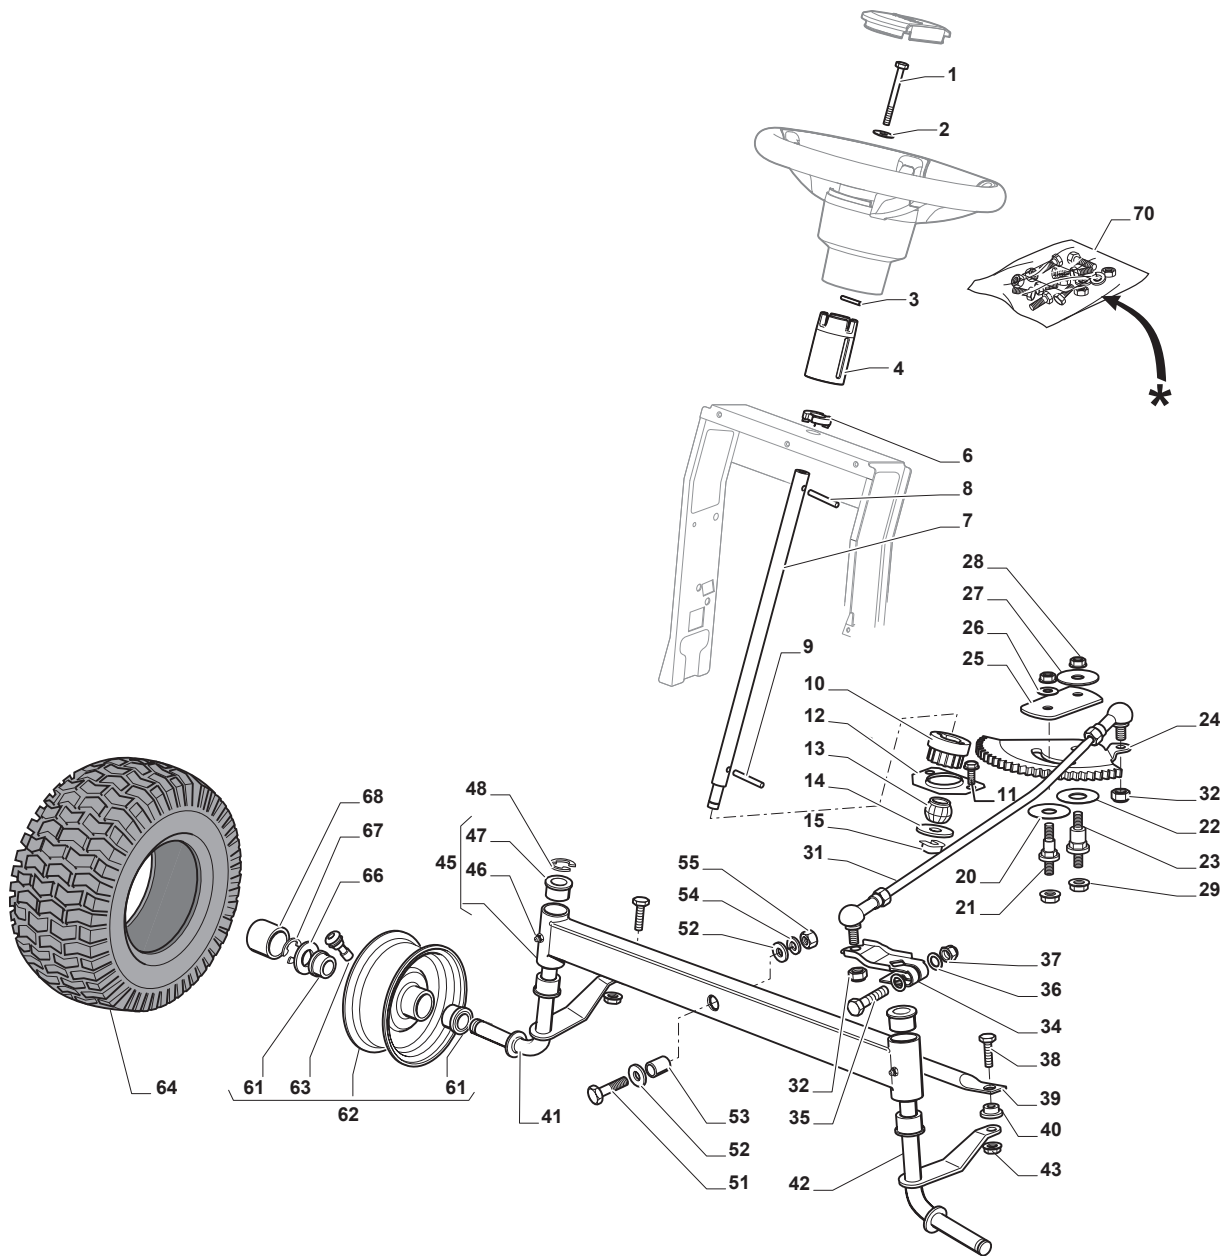

Utgåva Issue 20 - 2015		Steering			
		Steering for STIGA Models			
Pos. Fig.	Antal Q.ty	Art nr Part No	Benämning	Description	Anmärkning Notes
1	1	112692050/0	Skruv	Screw	
2	1	112540260/0	Lasbricka 8.4X15X0.8	Grower	
3	1	112523070/0	Bricka	Washer	
4	1	382785266/0	Fäste	Support	
6	1	325038008/0	Bussning	Bushing	
7	1	125520007/0	Rattstang	Steering Column	
8	1	112620300/0	Fjäder	Spring	
9	1	112622650/0	Stift	Dowel pin	
10	1	125570003/0	Drev	Pinion	
11	2	127943051/0	Skruv	Screw	
12	1	325785213/1	Fäste	Support	
13	1	325743000/0	Länk	Joint	
14	1	112521370/0	Bricka	Washer	
15	1	112436030/0	Plat	Plate	
20	1	322672151/0	Bricka	Antifriction Washer	
21	1	125510104/0	Stift	Pin	
22	1	125670023/0	Bricka	Washer	
23	1	125510109/0	Stift	Pin	
24	1	325735519/0	Segment	Steering Sector	
25	1	325547233/0	Plat	Plate	
26	1	112369500/0	Bricka	Elastic Washer	
27	1	122160400/0	Fjäderbricka	Elastic Disc	
28	2	112155010/0	Mutter	Nut	
29	2	112155010/0	Mutter	Nut	
31	1	382000566/2	Rattstang	Steering Rod	
32	2	112156602/0	Mutter	Nut	
34	1	325318243/0	Spak	Lever	
35	1	112692390/0	Skruv	Screw	
36	2	112521360/0	Bricka	Washer	
37	1	112156602/0	Mutter	Nut	
38	2	125510103/0	Stift	Pin	
39	1	325840029/0	Parallellstag	Tie Rod	
40	2	325038007/0	Bussning	Bushing	
41	1	382230373/0	Spindel Höger	Right Stub Axle	15 inch
42	1	382230375/0	Spindel-vä	Left Stub Axle	15 inch
43	2	112155000/0	Mutter	Nut	
45	1	382034030/0	Framaxel	Equalizer With Bush And Lubricator	
46	2	112379511/0	Smörjnippel	Grease Dispenser	
47	4	125034002/1	Bussning	Bushing	
48	1	112001010/0	Lasring	Benzing Ring	
51	1	112692695/0	Skruv	Screw	
52	2	112523100/0	Bricka	Washer	
53	1	125160016/0	Distans	Spacer	
54	1	112587100/0	Fj.Bricka 13X21X2.5	Grower	
55	1	112295300/0	Mutter	Nut	
61	4	125122200/2	Kullager	Bearing	
62	2	182000598/0	Fälg kpl	Rimm	
63	2	125950000/0	Ventil	Valve	
64	2	125590020/0	Däck	Tyre	15 inch - Stiga Version