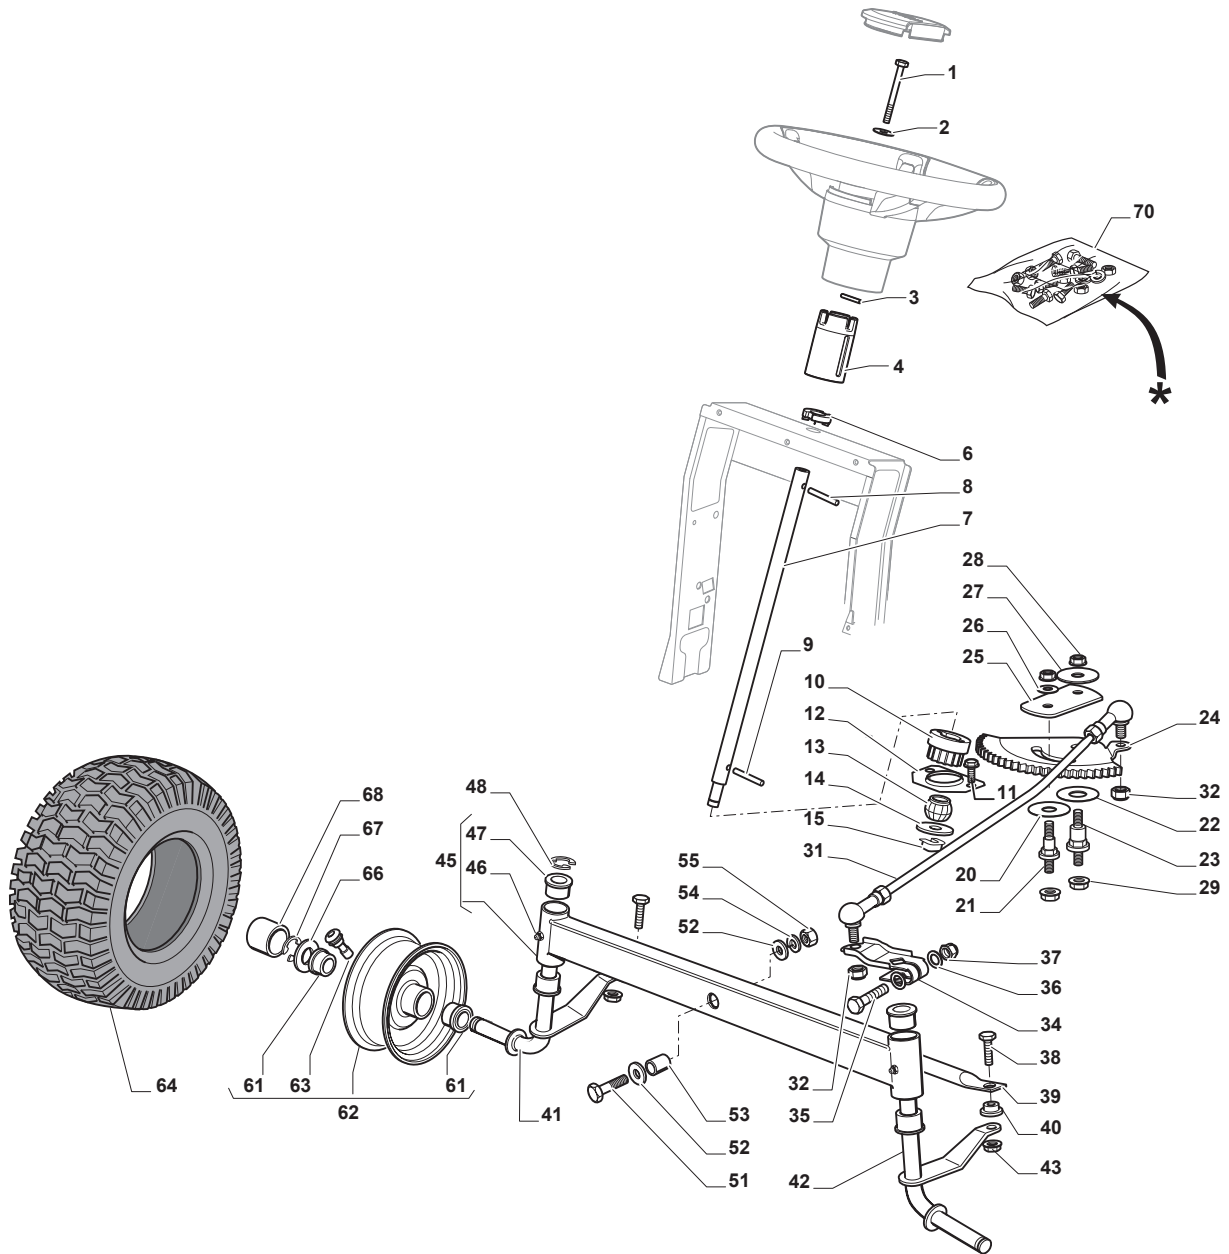

Utgåva Issue 3 - 2016		Steering			
Pos. Fig.	Antal Q.ty	Art nr Part No	Benämning	Description	Anmärkning Notes
1	1	112692050/0	Skruv	Screw	
2	1	112540260/0	Lasbricka 8.4X15X0.8	Grower	
3	1	112523070/0	Bricka	Washer	
4	1	382785266/0	Fäste	Support	
6	1	325038008/0	Bussning	Bushing	
7	1	125520007/0	Rattstang	Steering Column	
8	1	112620300/0	Fjäder	Spring	
9	1	112622650/0	Stift	Dowel pin	
10	1	125570003/0	Drev	Pinion	
11	2	127943051/0	Skruv	Screw	
12	1	325785213/1	Fäste	Support	
13	1	325743000/0	Länk	Joint	
14	1	112521370/0	Bricka	Washer	
15	1	112436030/0	Plat	Plate	
20	1	322672151/0	Bricka	Antifriction Washer	
21	1	125510104/0	Stift	Pin	
22	1	125670023/0	Bricka	Washer	
23	1	125510109/0	Stift	Pin	
24	1	325735519/0	Segment	Steering Sector	
25	1	325547233/0	Plat	Plate	
26	1	112369500/0	Bricka	Elastic Washer	
27	1	122160400/0	Fjäderbricka	Elastic Disc	
28	2	112155010/0	Mutter	Nut	
29	2	112155010/0	Mutter	Nut	
31	1	382000566/2	Rattstang	Steering Rod	
32	2	112156602/0	Mutter	Nut	
34	1	325318243/0	Spak	Lever	
35	1	112692390/0	Skruv	Screw	
36	2	112521360/0	Bricka	Washer	
37	1	112156602/0	Mutter	Nut	
38	2	125510103/0	Stift	Pin	
39	1	325840029/0	Parallellstag	Tie Rod	
40	2	325038007/0	Bussning	Bushing	
41	1	382230373/0	Spindel Höger	Right Stub Axle	
42	1	382230375/0	Spindel-vä	Left Stub Axle	
43	2	112155000/0	Mutter	Nut	
45	1	382034030/0	Framaxel	Equalizer With Bush And Lubricator	
46	2	112379511/0	Smörjnippl	Grease Dispenser	
47	4	125034002/1	Bussning	Bushing	
48	1	112001010/0	Lasring	Benzing Ring	
51	1	112692695/0	Skruv	Screw	
52	2	112523100/0	Bricka	Washer	
53	1	125160016/0	Distans	Spacer	
54	1	112587100/0	Fj.Bricka 13X21X2.5	Grower	
55	1	112295300/0	Mutter	Nut	
61	4	125122200/2	Kullager	Bearing	
62	2	182000598/0	Fälg kpl	Rimm	
63	2	125950000/0	Ventil	Valve	
64	2	125590020/0	Däck	Tyre