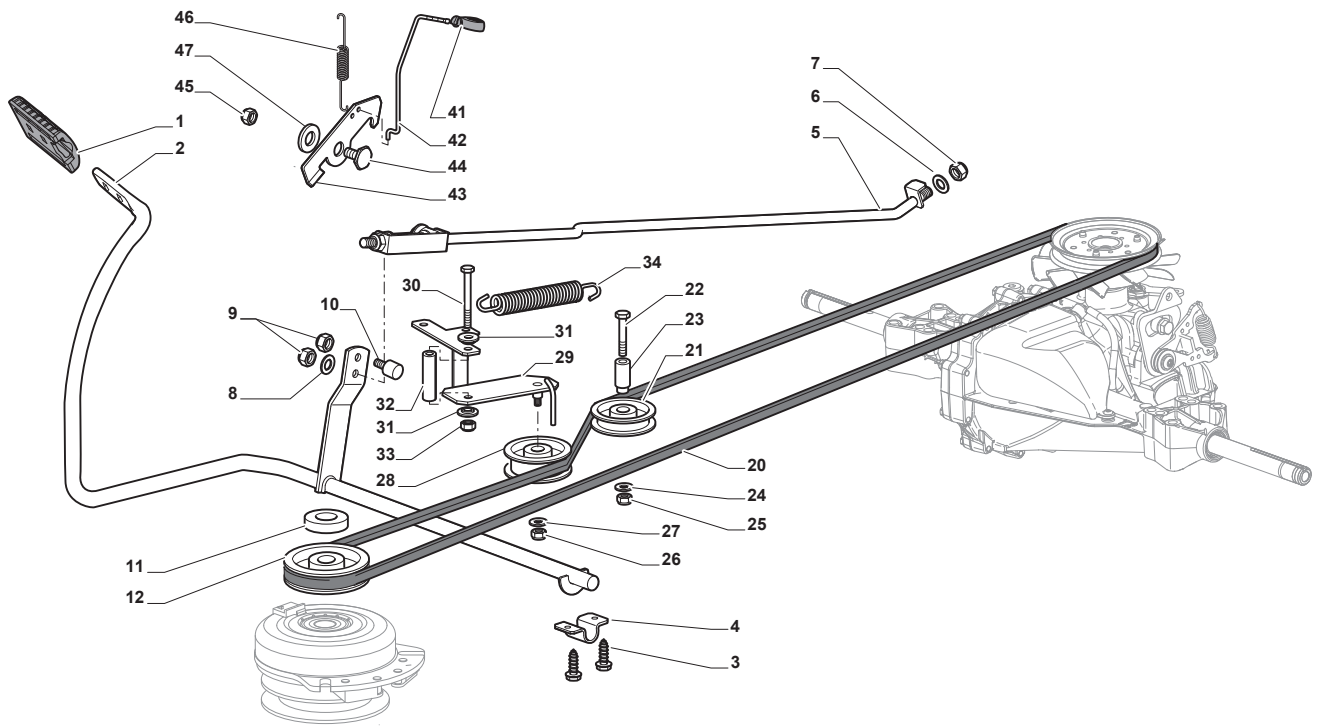

Utgåva Issue 3 - 2016		Broms och växelreglage		Brake And Gearbox Controls	
Pos. Fig.	Antal Q.ty	Art nr Part No	Benämning	Description	Anmärkning Notes
1	1	325110409/0	Fäste	Clamp Cover	
2	1	382000641/0	Pedalaxel	Pedal	
3	4	112735599/0	Skruv	Screw	
4	2	325547231/0	Plåt	Plate	
5	1	382000576/0	Stang	Rod	
6	1	112521360/0	Bricka	Washer	
7	1	112156602/0	Mutter	Nut	
8	1	325670011/0	Bricka	Antifriction Washer	
9	2	112155000/0	Mutter	Nut	
10	1	125510116/0	Stift	Pin	
11	1	125160021/0	Distans	Spacer	
12	1	125601577/0	Remskiva	Pulley	
20	1	135062003/0	Drivrem	Belt	
21	1	325601599/0	Remskiva	Pulley	
22	1	112691400/0	Skruv	Screw	
23	1	125160083/0	Distans	Spacer	
24	1	112523060/0	Bricka	Washer	
25	1	112155000/0	Mutter	Nut	
26	1	112155000/0	Mutter	Nut	
27	1	112523060/0	Bricka	Washer	
28	1	125601554/0	Remskiva	Pulley	
29	1	382318245/0	Spak	Lever	
30	1	112691600/0	Skruv	Screw	
31	2	125038002/1	Bussning	Bushing	
32	1	125160027/0	Distans	Spacer	
33	1	112155000/0	Mutter	Nut	
34	1	125430262/0	Fjäder	Spring	
41	1	125394509/1	Knopp	Knob	
42	1	125033113/0	Stang	Rod	
43	1	325253011/1	Krok	Hook	
44	1	122524970/3	Stift	Pin	
45	1	112155000/0	Mutter	Nut	
46	1	125430213/0	Fjäder	Spring	
47	1	112523060/0	Bricka	Washer