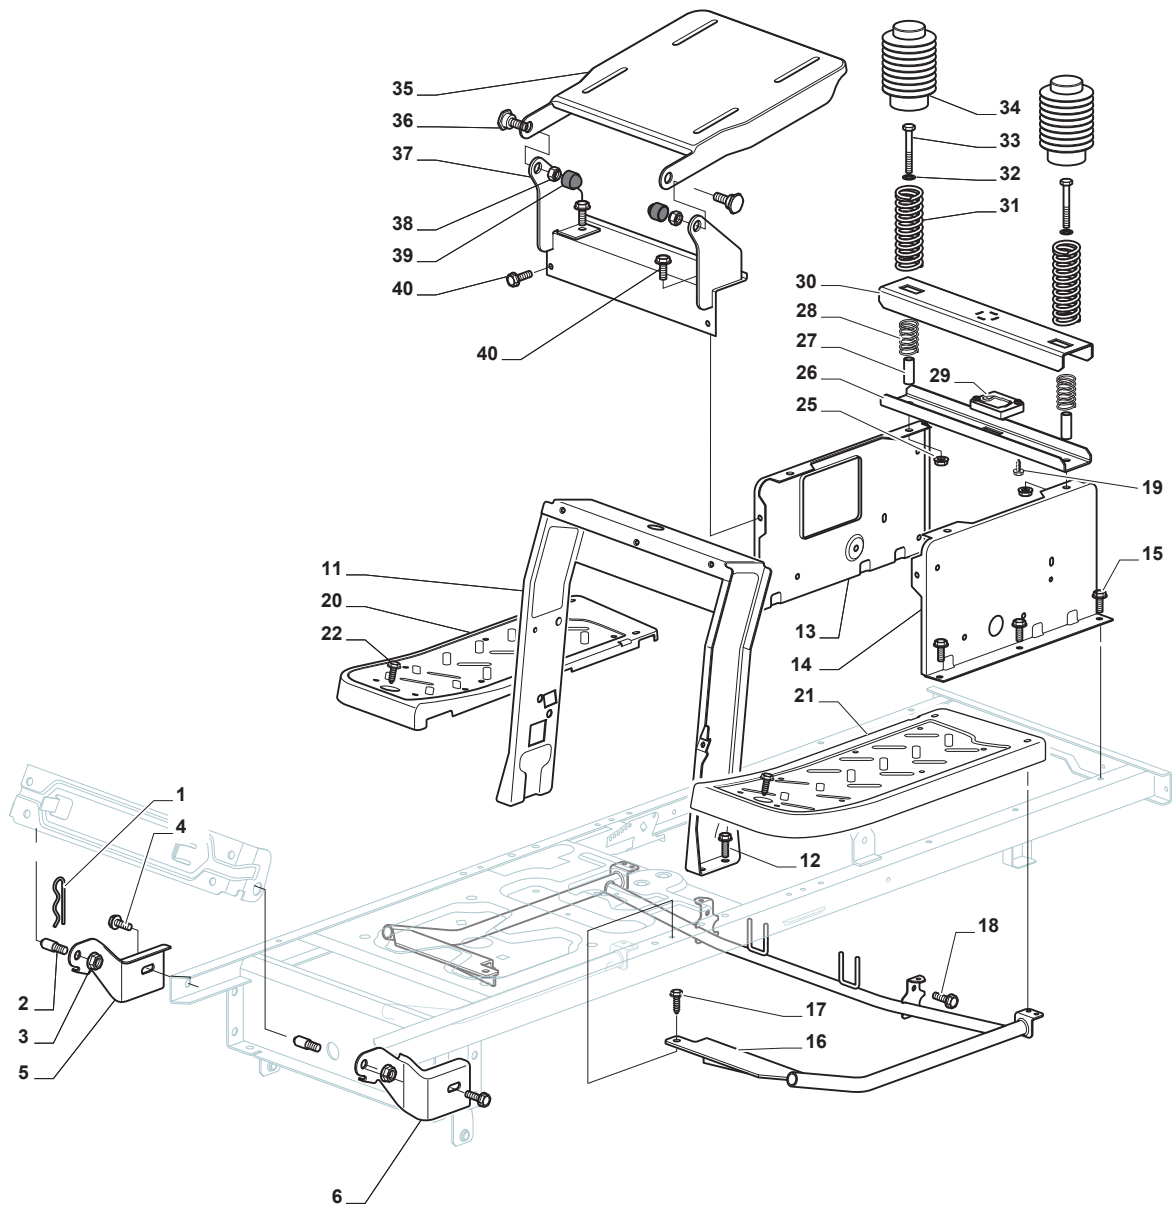

Utgåva Issue 20 - 2015		Kaross Chassis			
Pos. Fig.	Antal Q.ty	Art nr Part No	Benämning	Description	Anmärkning Notes
36	2	122524970/3	Stift	Pin	
1	1	124487998/0	Fjäder Clip	Cotter Pin	
2	2	125510079/1	Stift	Pin	
3	2	112155000/0	Mutter	Nut	
4	2	112735599/0	Skruv	Screw	
5	1	325547225/0	Plat	Right Plate	
6	1	325547227/0	Plat	Left Plate	
11	1	382785169/1	Rättrörsfäste	Steering Column Support	
12	4	125943009/0	Skruv	Screw	
13	1	325785331/1	Fäste	Right Seat Support	
14	1	325785333/1	Vänster Sitsfäste	Left Seat Support	
15	6	125943009/0	Skruv	Screw	
16	1	382785179/0	Fotsteg	Footboard Support	
17	2	125943009/0	Skruv	Screw	
18	2	125943009/0	Skruv	Screw	
19	2	112728686/0	Skruv	Screw	
20	1	325500041/1	Fotstöd Sd 98 + Moa	Right Footboard	
21	1	325500043/1	Fotstöd Sd 98 + Moa	Left Footboard	
22	2	112735599/0	Skruv	Screw	
25	2	112293201/0	Mutter	Nut	
26	1	325820109/0	Förstärkning	Seat Support	
26	1	325820109/1	Bakre Sitsfäste	Seat Support	
27	2	125160048/0	Distans	Spacer	
28	2	125430263/0	Fjäder	Spring	
29	1	325785379/1	Fäste	Support	
30	1	325820111/1	Brytare Comand Cross	Switch Comand Cross	
31	2	125430264/0	Fjäder	Spring	
32	2	112521350/0	Bricka	Washer	
33	2	112691400/0	Skruv	Screw	
34	2	325122002/0	Huv	Hood	
35	1	382547061/0	Plat	Plate	
37	1	382820151/0	Sitsfäste	Seat Support	
38	2	112155010/0	Mutter	Nut	
39	2	118203854/0	Skruv	Screw	
40	4	125943009/0	Skruv	Screw