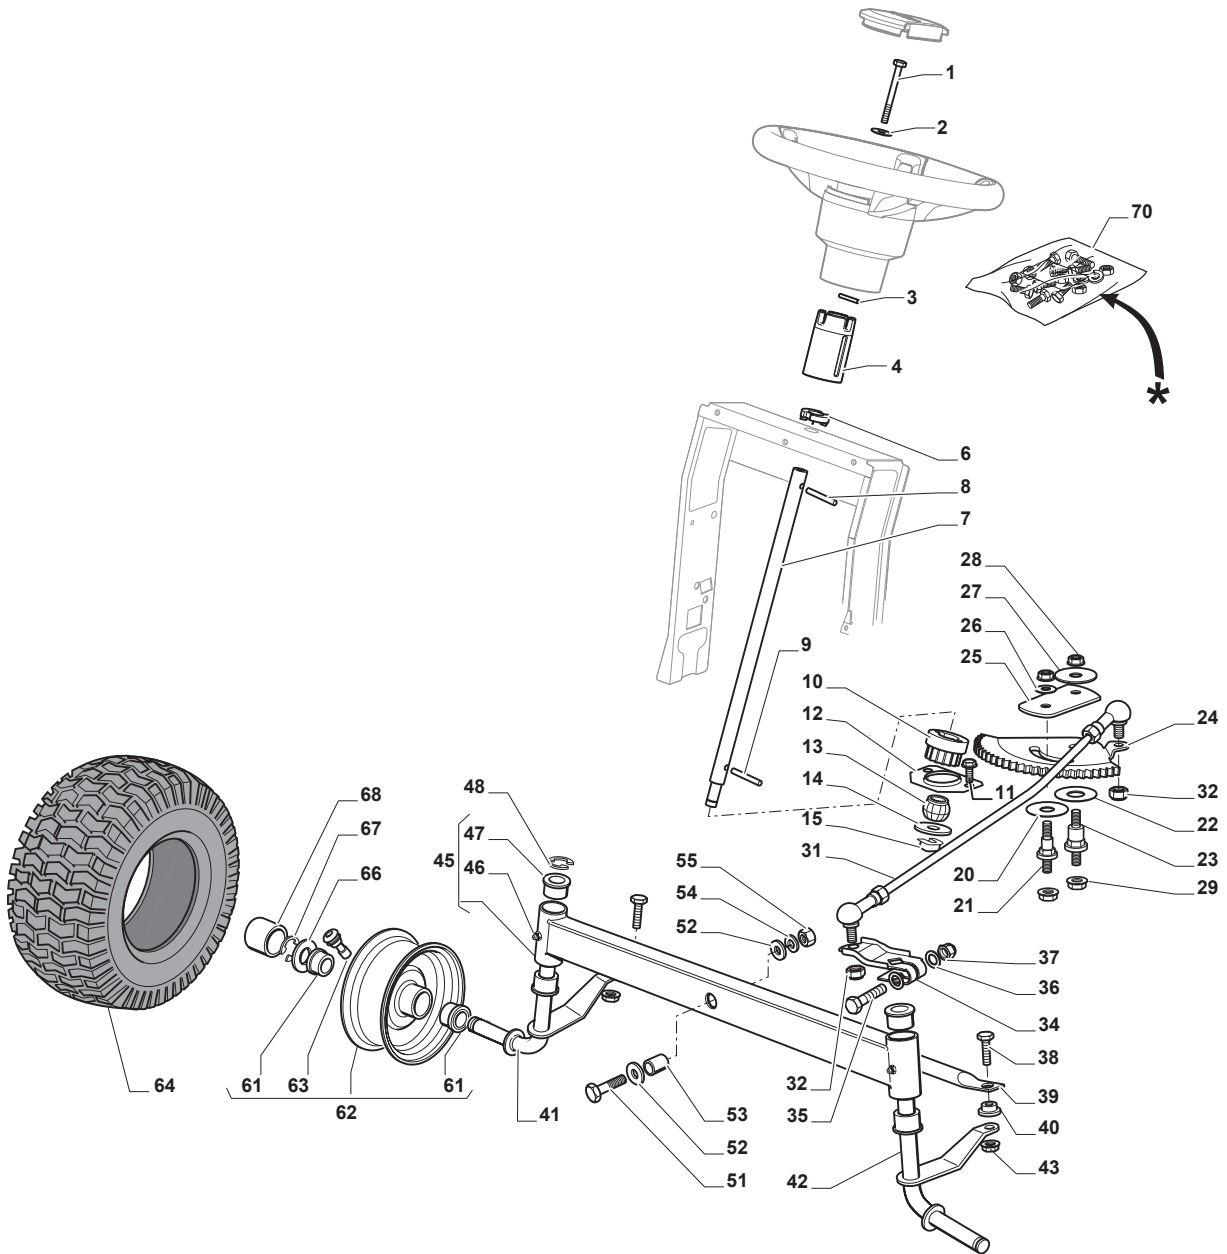

Utgåva Issue 20 - 2015		Steering			
		Steering for STIGA Models			
Pos. Fig.	Antal Q.ty	Art nr Part No	Benämning	Description	Anmärkning Notes
1	1	112692050/0	Skruv	Screw	
2	1	112540260/0	Lasbricka 8.4X15X0.8	Grower	
3	1	112523070/0	Bricka	Washer	
4	1	382785266/0	Fäste	Support	
6	1	325038008/0	Bussning	Bushing	
7	1	125520007/0	Rattstang	Steering Column	
8	1	112620300/0	Fjäder	Spring	
9	1	112622650/0	Stift	Dowel pin	
10	1	125570003/0	Drev	Pinion	
11	2	127943051/0	Skruv	Screw	
12	1	325785213/1	Fäste	Support	
13	1	325743000/0	Länk	Joint	
14	1	112521370/0	Bricka	Washer	
15	1	112436030/0	Plat	Plate	
20	1	322672151/0	Bricka	Antifriction Washer	
21	1	125510104/0	Stift	Pin	
22	1	125670023/0	Bricka	Washer	
23	1	125510109/0	Stift	Pin	
24	1	325735519/0	Segment	Steering Sector	
25	1	325547233/0	Plat	Plate	
26	1	112369500/0	Bricka	Elastic Washer	
27	1	122160400/0	Fjäderbricka	Elastic Disc	
28	2	112155010/0	Mutter	Nut	
29	2	112155010/0	Mutter	Nut	
31	1	382000566/2	Rattstang	Steering Rod	
32	2	112156602/0	Mutter	Nut	
34	1	325318243/0	Spak	Lever	
35	1	112692390/0	Skruv	Screw	
36	2	112521360/0	Bricka	Washer	
37	1	112156602/0	Mutter	Nut	
38	2	125510103/0	Stift	Pin	
39	1	325840029/0	Parallellstag	Tie Rod	
40	2	325038007/0	Bussning	Bushing	
41	1	382230373/0	Spindel Höger	Right Stub Axle	15 inch
42	1	382230375/0	Spindel-vä	Left Stub Axle	15 inch
43	2	112155000/0	Mutter	Nut	
45	1	382034030/0	Framaxel	Equalizer With Bush And Lubricator	
46	2	112379511/0	Smörjnippel	Grease Dispenser	
47	4	125034002/1	Bussning	Bushing	
48	1	112001010/0	Lasring	Benzing Ring	
51	1	112692695/0	Skruv	Screw	
52	2	112523100/0	Bricka	Washer	
53	1	125160016/0	Distans	Spacer	
54	1	112587100/0	Fj.Bricka 13X21X2.5	Grower	
55	1	112295300/0	Mutter	Nut	
61	4	125122200/2	Kullager	Bearing	
62	2	182000598/0	Fälg kpl	Rimm	
63	2	125950000/0	Ventil	Valve	
64	2	125590020/0	Däck	Tyre	15 inch - Stiga Version