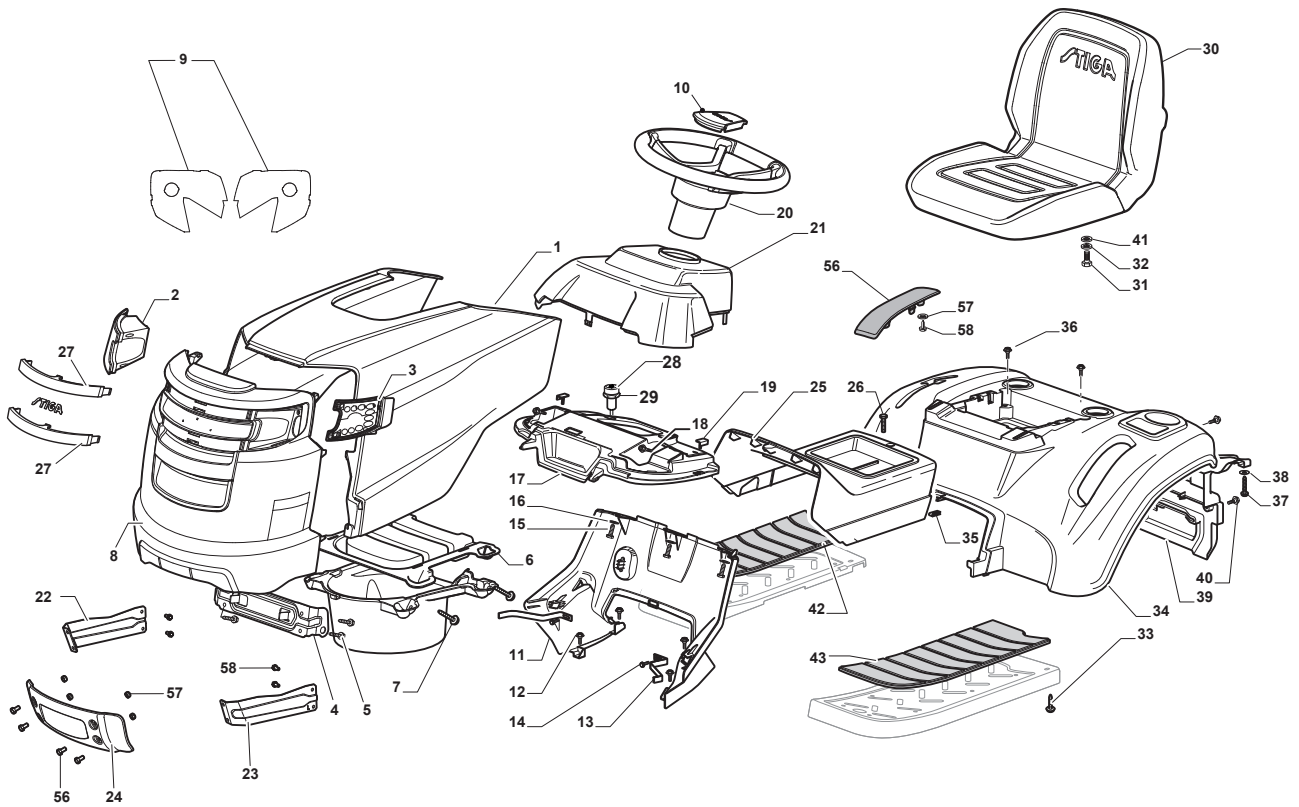

Utgåva Issue 20 - 2015		Kaross	Body		
Pos. Fig.	Antal Q.ty	Art nr Part No	Benämning	Description	Anmärkning Notes
1	1	325076912/0	Motorhuv Gul	Engine Hood Yellow	
2	1	382185502/1	Right Lamp Light	Right Led Light	
3	1	382185503/1	Left Lamp Light	Left Led Light	
4	1	325785365/0	Huvfäste Sds-Sdx	Engine Hood Support	
5	4	112735403/0	Skruv	Screw	
6	1	325108044/1	Luftledare	Conveyor	
7	4	112728692/0	Skruv	Screw	
8	1	325076954/0	Frontal Hood	Frontal Hood	
9	2	114363452/0	Dekal	Label	
10	1	325580508/0	Styrkonsolkapa, Svart	Steering Plate Cover	
11	1	325785298/0	Panelfäste	Dashboard Support	
12	4	125943010/0	Skruv	Screw	
13	2	325270325/0	Ledplat	Guide	
14	2	112735599/0	Skruv	Screw	
15	3	112735406/0	Skruv	Screw	
16	3	112523040/0	Bricka	Washer	
17	1	325120259/0	Panel	Dashboard	
18	2	125943010/0	Skruv	Screw	
19	2	325260003/0	Plugg	Grommet	
20	1	325961221/1	Ratt	Steering wheel	
21	1	325120203/0	Kapa	Cover	
22	1	382785255/0	Right Support	Right Support	
23	1	382785257/0	Left Support	Left Support	
24	1	382263501/0	Stötfångare	Bumper	
25	1	325110463/0	Grey Central Cover	Grey Central Cover	
26	1	125943010/0	Skruv	Screw	
27	2	325076955/0	Frontal Moulding	Frontal Moulding	
28	1	325605003/0	Knapp	Button	
29	1	325256250/0	Skruv	Screwed Ring	
30	1	125722477/0	Seat	Seat	
31	4	112792611/0	Skruv	Screw	
32	4	112540260/0	Lasbricka 8.4X15X0.8	Grower	
33	4	112735406/0	Skruv	Screw	
34	1	325110399/0	Hjulkapa-gul	Yellow Wheels Cover	
35	1	112437506/0	Plat	Plate	
36	2	125943010/0	Skruv	Screw	
37	2	112735406/0	Skruv	Screw	
38	2	112523040/0	Bricka	Washer	
39	1	325547208/2	Plåt	Plate	
40	2	125943010/0	Skruv	Screw	
41	4	112523060/0	Bricka	Washer	
42	1	325110384/0	Fotstegsskydd-hö	Right Footboard Cover	
43	1	325110385/0	Fotstegsskydd-vä	Left Footboard Cover	
55	1	325207191/0	Plat	Plate	
56	4	112792611/0	Skruv	Screw	
57	4	112155000/0	Mutter	Nut	
58	4	112735599/0	Skruv	Screw