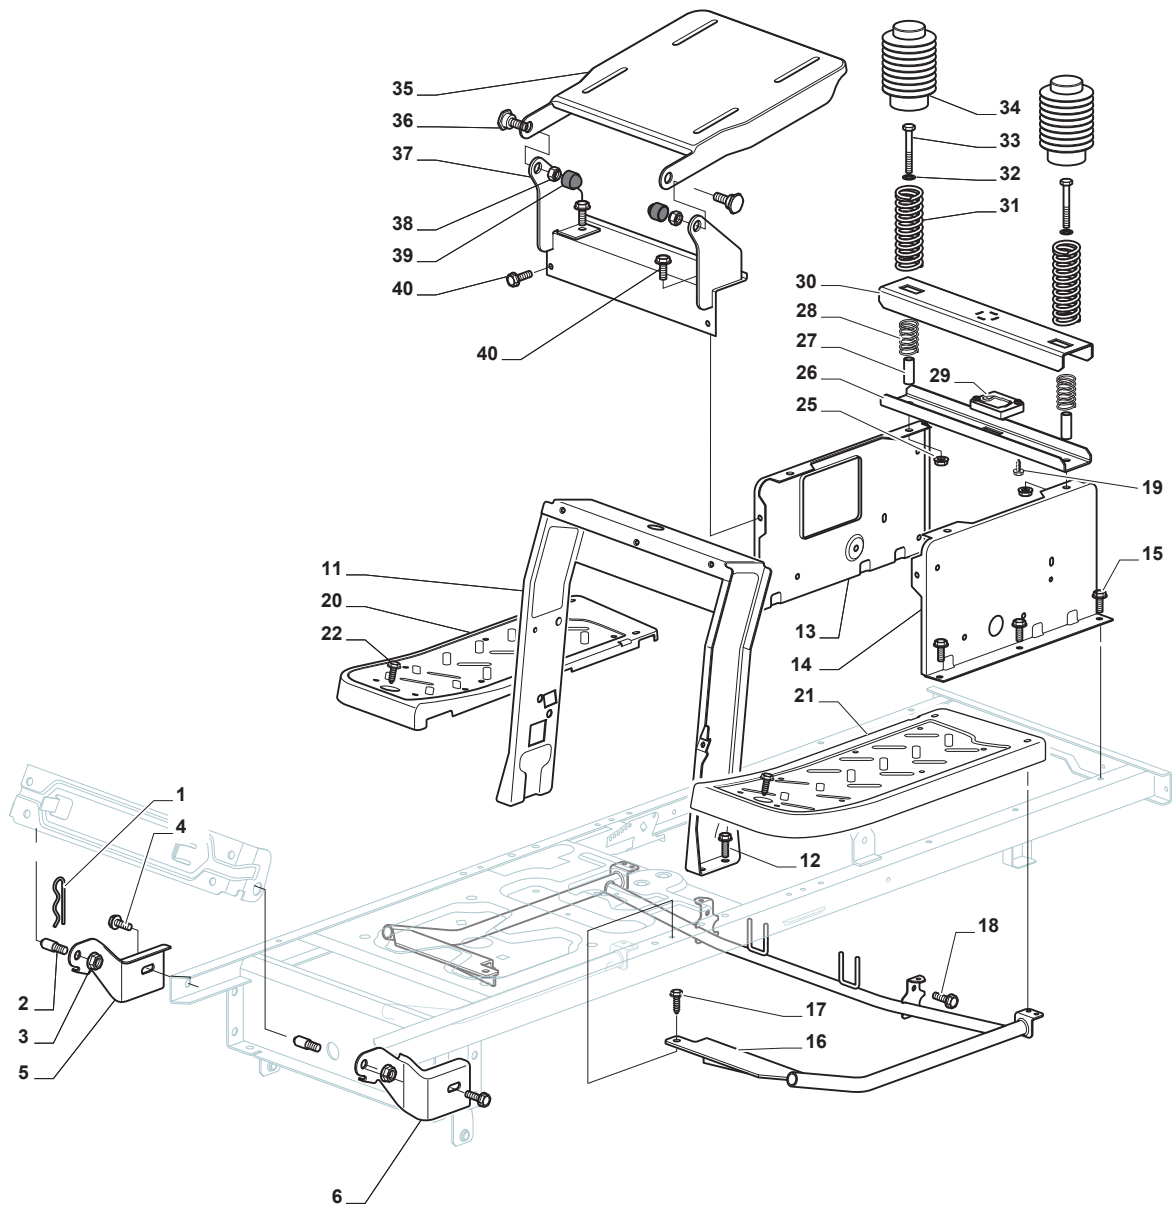

Utgåva Issue 20 - 2015		Kaross		Chassis	
Pos. Fig.	Antal Q.ty	Art nr Part No	Benämning	Description	Anmärkning Notes
36	2	122524970/3	Stift	Pin	
1	1	124487998/0	Fjäder Clip	Cotter Pin	
2	2	125510079/1	Stift	Pin	
3	2	112155000/0	Mutter	Nut	
4	2	112735599/0	Skruv	Screw	
5	1	325547225/0	Plat	Right Plate	
6	1	325547227/0	Plat	Left Plate	
11	1	382785169/1	Rättrörsfäste	Steering Column Support	
12	4	125943009/0	Skruv	Screw	
13	1	325785331/1	Fäste	Right Seat Support	
14	1	325785333/1	Vänster Sitsfäste	Left Seat Support	
15	6	125943009/0	Skruv	Screw	
16	1	382785179/0	Fotsteg	Footboard Support	
17	2	125943009/0	Skruv	Screw	
18	2	125943009/0	Skruv	Screw	
19	2	112728686/0	Skruv	Screw	
20	1	325500041/1	Fotstöd Sd 98 + Moa	Right Footboard	
21	1	325500043/1	Fotstöd Sd 98 + Moa	Left Footboard	
22	2	112735599/0	Skruv	Screw	
25	2	112293201/0	Mutter	Nut	
26	1	325820109/0	Förstärkning	Seat Support	
26	1	325820109/1	Bakre Sitsfäste	Seat Support	
27	2	125160048/0	Distans	Spacer	
28	2	125430263/0	Fjäder	Spring	
29	1	325785379/1	Fäste	Support	
30	1	325820111/1	Brytare Comand Cross	Switch Comand Cross	
31	2	125430264/0	Fjäder	Spring	
32	2	112521350/0	Bricka	Washer	
33	2	112691400/0	Skruv	Screw	
34	2	325122002/0	Huv	Hood	
35	1	382547061/0	Plat	Plate	
37	1	382820151/0	Sitsfäste	Seat Support	
38	2	112155010/0	Mutter	Nut	
39	2	118203854/0	Skruv	Screw	
40	4	125943009/0	Skruv	Screw