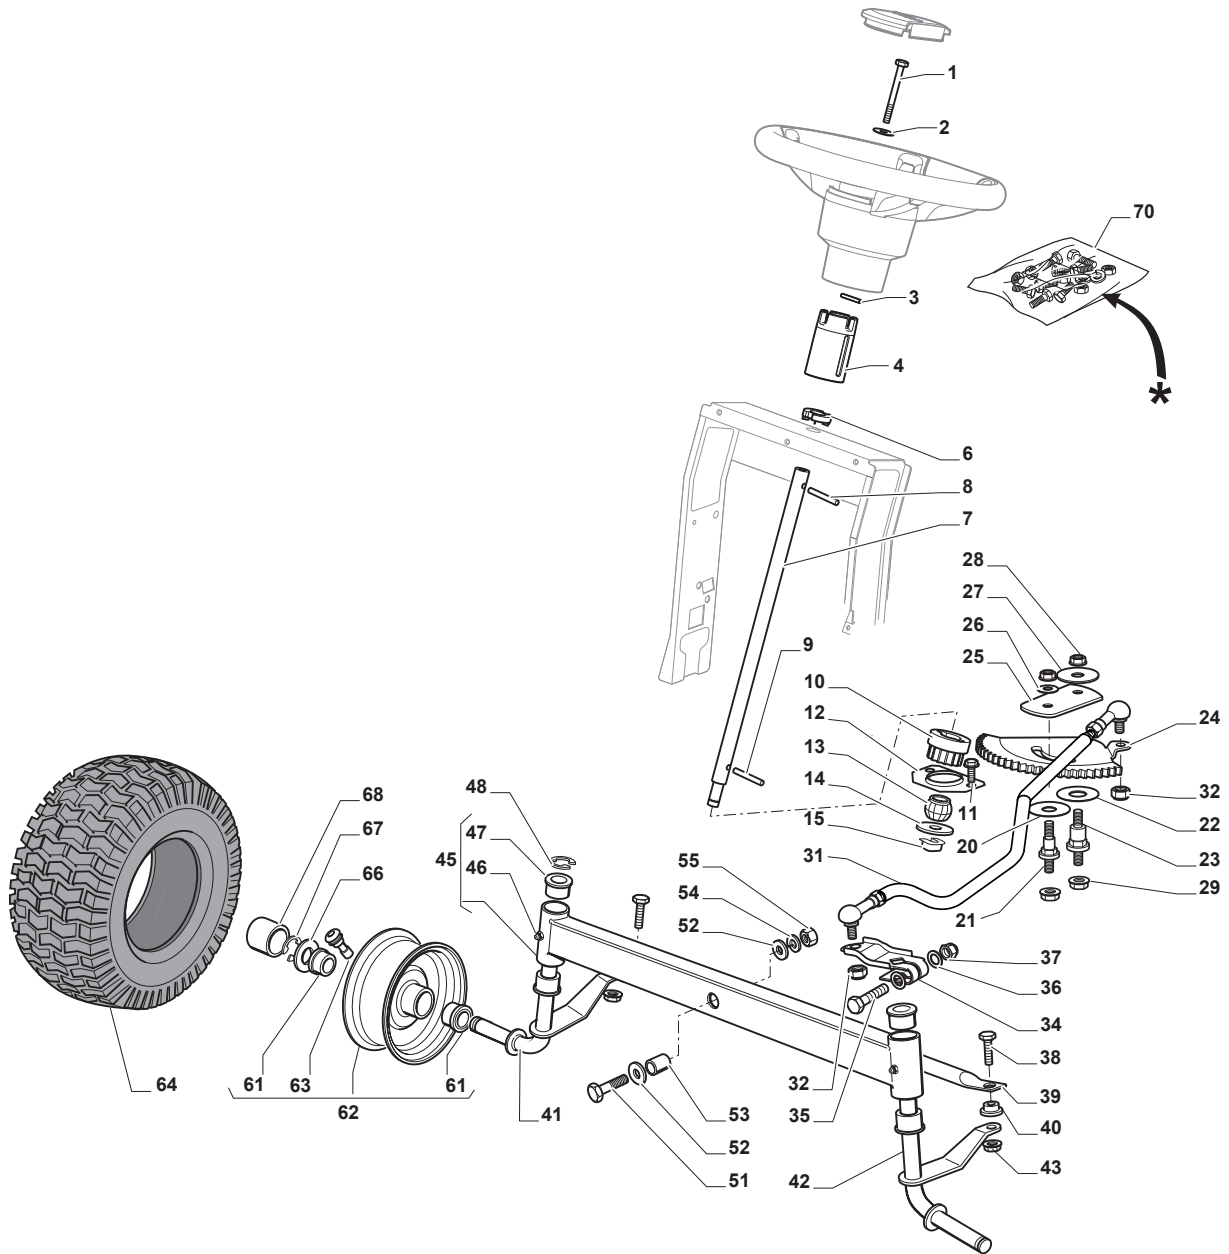

Utgåva Issue 20 - 2015		Steering for B&S Engine with Oil Filter		Steering for B&S Engine with Oil Filter for STIGA Models	
Pos. Fig.	Antal Q.ty	Art nr Part No	Benämning	Description	Anmärkning Notes
66	2	125670005/1	Bricka	Washer	
67	2	112001010/0	Lasring	Benzing Ring	
68	2	322110239/0	Navkapsel	Hub Cover	Stiga Style Cover
70	1	382180124/0	Skruv	Screw