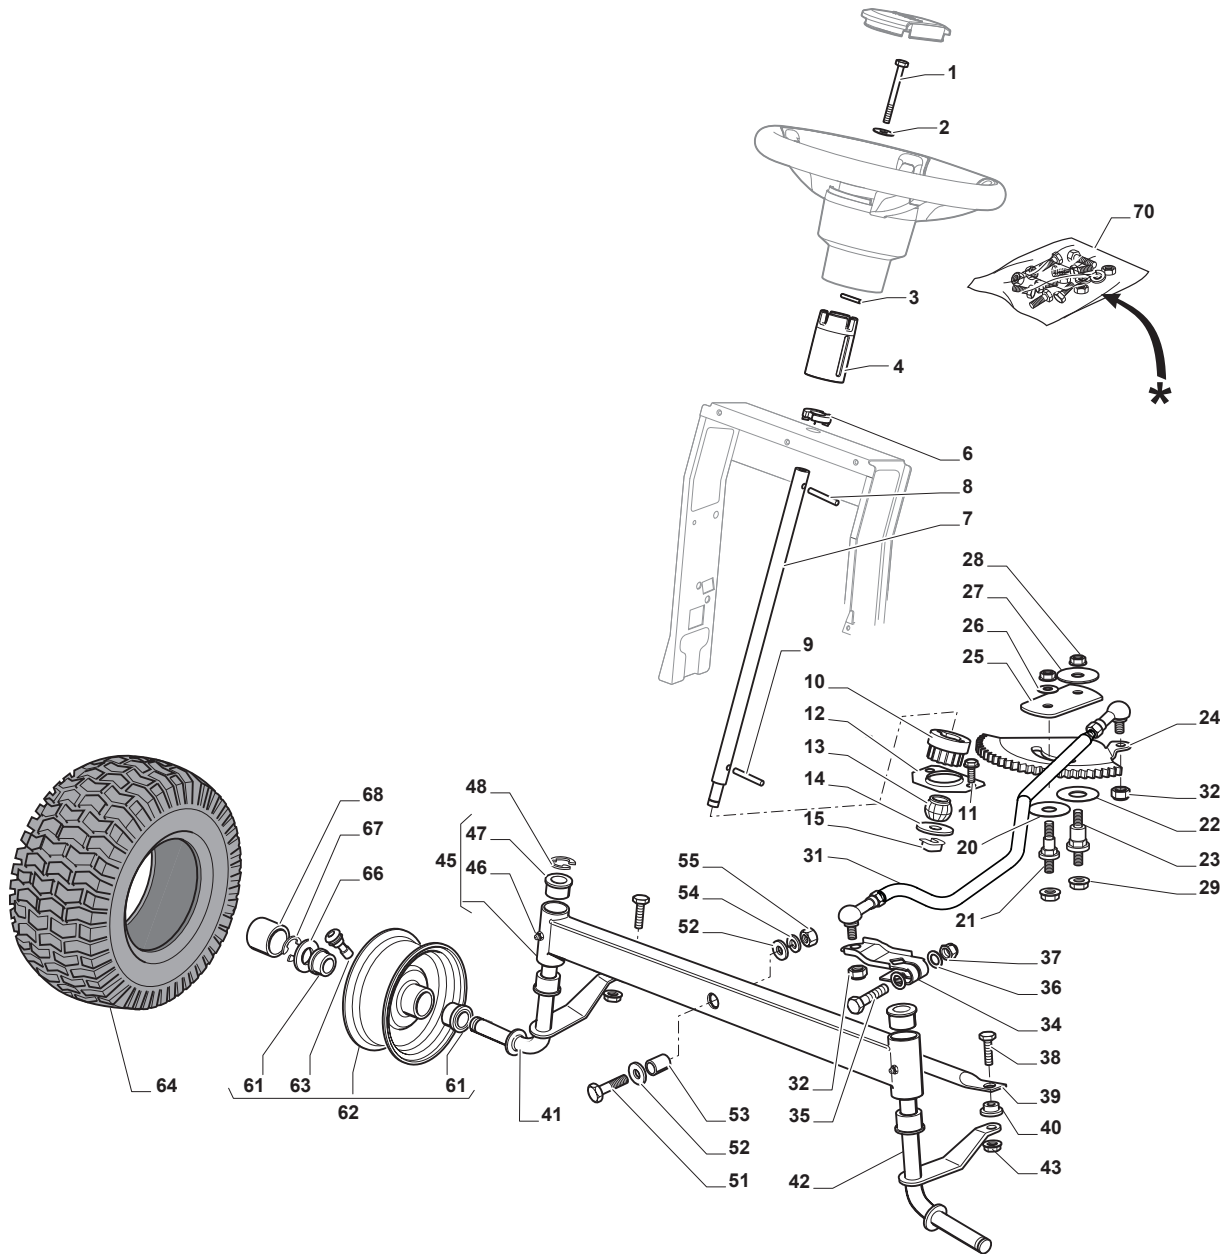

Utgåva Issue 20 - 2015		Steering for B&S Engine with Oil Filter		Steering for B&S Engine with Oil Filter for STIGA Models	
Pos. Fig.	Antal Q.ty	Art nr Part No	Benämning	Description	Anmärkning Notes
1	1	112692050/0	Skruv	Screw	
2	1	112540260/0	Lasbricka 8.4X15X0.8	Grower	
3	1	112523070/0	Bricka	Washer	
4	1	382785266/0	Fäste	Support	
6	1	325038008/0	Bussning	Bushing	
7	1	125520007/0	Rattstang	Steering Column	
8	1	112620300/0	Fjäder	Spring	
9	1	112622650/0	Stift	Dowel pin	
10	1	125570003/0	Drev	Pinion	
11	2	127943051/0	Skruv	Screw	
12	1	325785213/1	Fäste	Support	
13	1	325743000/0	Länk	Joint	
14	1	112521370/0	Bricka	Washer	
15	1	112436030/0	Plat	Plate	
20	1	322672151/0	Bricka	Antifriction Washer	
21	1	125510104/0	Stift	Pin	
22	1	125670023/0	Bricka	Washer	
23	1	125510109/0	Stift	Pin	
24	1	325735519/0	Segment	Steering Sector	
25	1	325547233/0	Plat	Plate	
26	1	112369500/0	Bricka	Elastic Washer	
27	1	122160400/0	Fjäderbricka	Elastic Disc	
28	2	112155010/0	Mutter	Nut	
29	2	112155010/0	Mutter	Nut	
31	1	382000665/1	Rattstang	Steering Rod	
32	2	112156602/0	Mutter	Nut	
34	1	325318243/0	Spak	Lever	
35	1	112692390/0	Skruv	Screw	
36	2	112521360/0	Bricka	Washer	
37	1	112156602/0	Mutter	Nut	
38	2	125510103/0	Stift	Pin	
39	1	325840029/0	Parallellstag	Tie Rod	
40	2	325038007/0	Bussning	Bushing	
41	1	382230373/0	Spindel Höger	Right Stub Axle	15 inch
42	1	382230375/0	Spindel-vä	Left Stub Axle	15 inch
43	2	112155000/0	Mutter	Nut	
45	1	382034030/0	Framaxel	Equalizer With Bush And Lubricator	
46	2	112379511/0	Smörjnippel	Grease Dispenser	
47	4	125034002/1	Bussning	Bushing	
48	1	112001010/0	Lasring	Benzing Ring	
51	1	112692695/0	Skruv	Screw	
52	2	112523100/0	Bricka	Washer	
53	1	125160016/0	Distans	Spacer	
54	1	112587100/0	Fj.Bricka 13X21X2.5	Grower	
55	1	112295300/0	Mutter	Nut	
61	4	125122200/2	Kullager	Bearing	
62	2	182000598/0	Fälg kpl	Rimm	
63	2	125950000/0	Ventil	Valve	
64	2	127590066/0	Däck	Tyre	15 inch